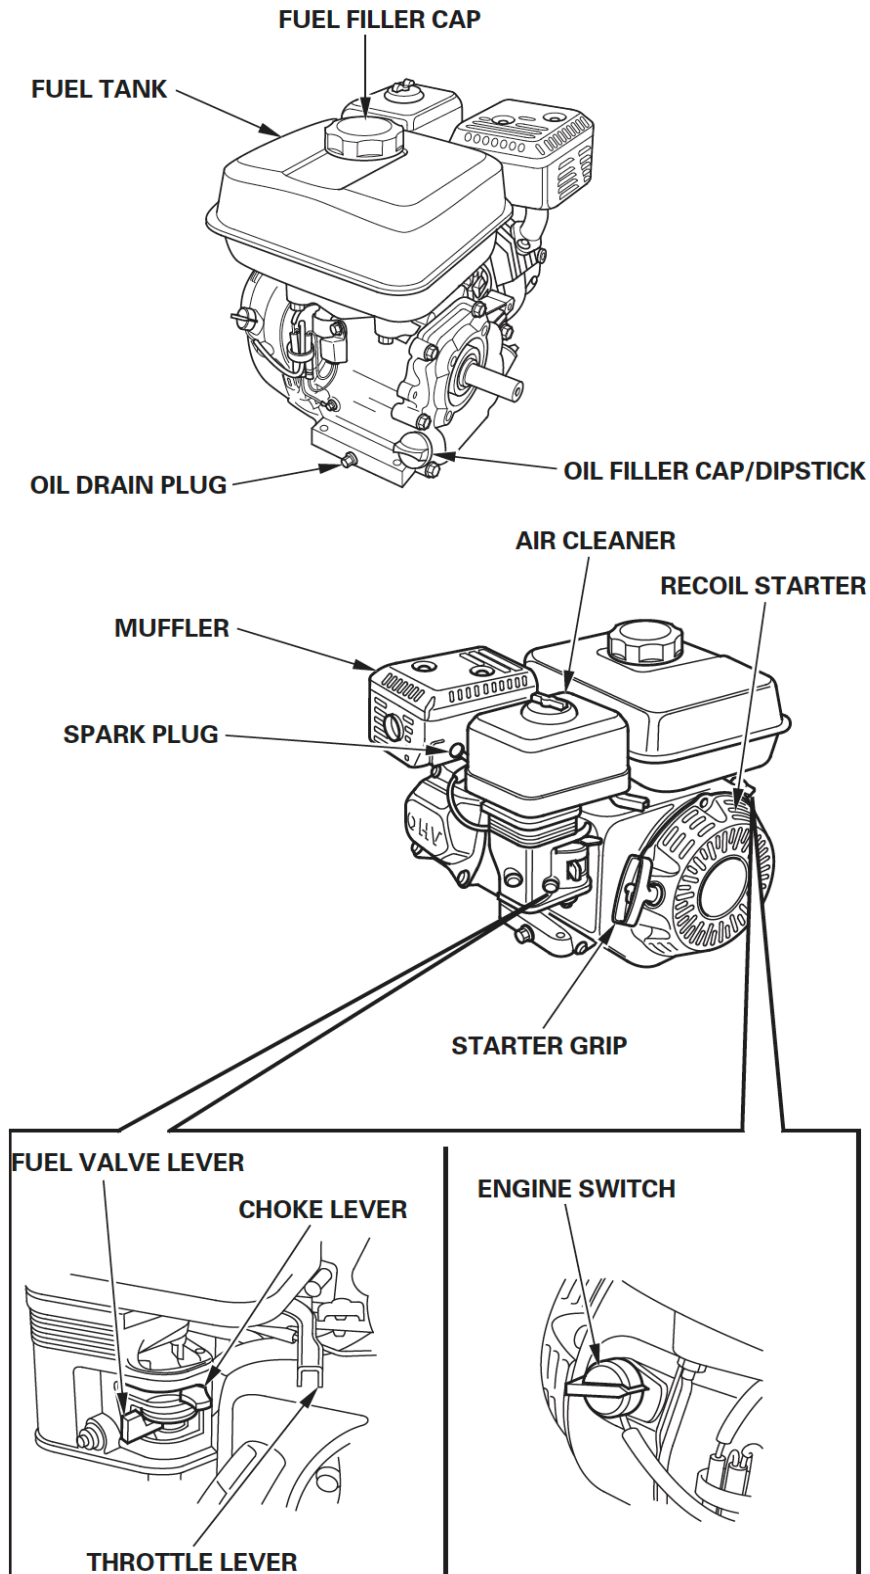

PRESSURE WASHER BREAKDOWN

B2565HA