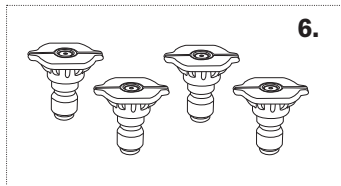

PRESSURE WASHER BREAKDOWN

B2565HA

REF #	DESCRIPTION	PART #
1	Frame	85.600.124
2	Engine - Honda GX200	85.510.067
3	Pump - AR RCVU3G25D	85.129.036B
4	Wheel	85.660.004BF
5	Soap Hose	85.400.005
6	Nozzle Set	85.210.035
7	Gun & Wand	85.205.051
8	Hose 25' x 1/4"	85.225.125