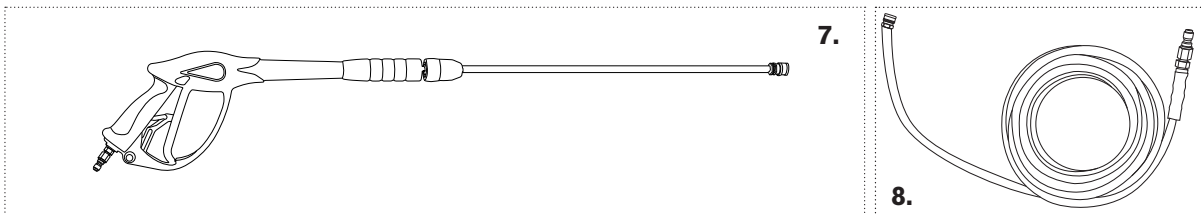

PRESSURE WASHER BREAKDOWN

B2565HA

REF #	DESCRIPTION	PART #
1	Frame	85.600.124
2	Engine - Honda GX200	85.510.067
3	Pump - AR RCVU3G25D	85.129.036B
4	Wheel	85.660.004BF
5	Soap Hose	85.400.005
6	Nozzle Set	85.210.035
7	Gun & Wand	85.205.051
8	Hose 25' x 1/4"	85.225.125