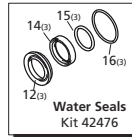

PRESSURE WASHER BREAKDOWN

B2565HA

PRESSURE WASHER BREAKDOWN

B2565HA

Repair Kits

Pos	Code	Description	Qty.	Pos	Code	Description	Qty.	Pos	Code	Description	Qty.
1	3200110	Plug	(216 in/lbs) 6	37	2760280	O-Ring	1	77	770090	O-Ring	1
2	1200690	O-Ring	6	38	3200030	Rear cover	1	78	3200540	Ring	1
3	2769050	Complete valve	(92 in/lbs) 6	39	820510	O-Ring	1	79	394280	O-Ring	1
4	800410	Screw	8	40	880581	Plug	(177 in/lbs) 1	80	1200690	O-Ring	1
5	1381550	Washer	8	41	3200220	Screw	(71 in/lbs) 4	81	3200530	Piston guide	1
6	3200930	Head	1	44	1321190	Bearing	1	82	1980300	Nut	2
7	180101	O-Ring	1	45	3200350	Crankshaft	1	83	3201340	Spring	1
8	820361	Plug	(354 in/lbs) 1	47	480671	Oil seal	1	84	3200600	Washer	1
9	740290	O-Ring	1	48	1579	Flange (F7)	1	85	3200480	Knob	1
10	1980740	Plug	(221 in/lbs) 1	49	1200430	Screw	(92 in/lbs) 4	86	3000170	Nut	1
11	1780140	Ring	3	50	2761380	Valve	1	87	3200520	Bushing	1
12	1342761	Gasket	3	52	2840270	Fitting	1	88	3200500	Plug	1
13	3200160	Piston guide	3	53	1266330	Filter	1	89	3209204	Head assembly	1
14	3200690	Gasket	3	54	2841230	Fitting	(221 in/lbs) 1		AR64516	Oil	2
15	3200700	Ring	3	55	2840890	O-Ring	1			Oil Capacity - 9.81 oz	
16	770590	O-Ring	3	56	2760230	Injector	(354 in/lbs) 1				
17	3200150	Piston guide	3	57	394280	O-Ring	1				
18	3200010	Pump body	1	58	2760270	O-Ring	1				
19	1780490	Bearing	1	59	1470210	O-Ring	1				
20	1260790	Snap ring	2	60	2760120	Insert	1				
21	1780550	Snap ring	1	61	2760200	Spring	1				
22	395081	O-Ring	1	62	2760130	Shutter	1				
23	3200090	Disc	1	63	1460430	O-Ring	1				
24	3200080	Oil indicator	1	64	1560520	Spring	1				
25	3200070	Cover	1	65	1250280	Ball	1				
26	1200430	Screw	(92 in/lbs) 8	66	480480	O-Ring	1				
27	880130	Oil cap	1	67	1982520	Hose tail	(35 in/lbs) 1				
28	1260110	Nut	(106 in/lbs) 3	68	3200560	Guide	1				
29	1260100	Washer	3	69	3200590	Ball	1				
30	1260120	Piston guide	3	70	770140	O-Ring	1				
31	1260091	Spacer	3	71	3200550	Seat	1				
32	1260460	Seal	3	72	660191	O-Ring	1				
33	480480	O-Ring	3	73	1080401	Ring	1				
34	3200060	Piston guide	3	74	480560	O-Ring	1				
35	3200040	Conrod	3	75	3200510	Piston	1				
36	1780050	Conrod pin	3	76	3200620	Pin	1				