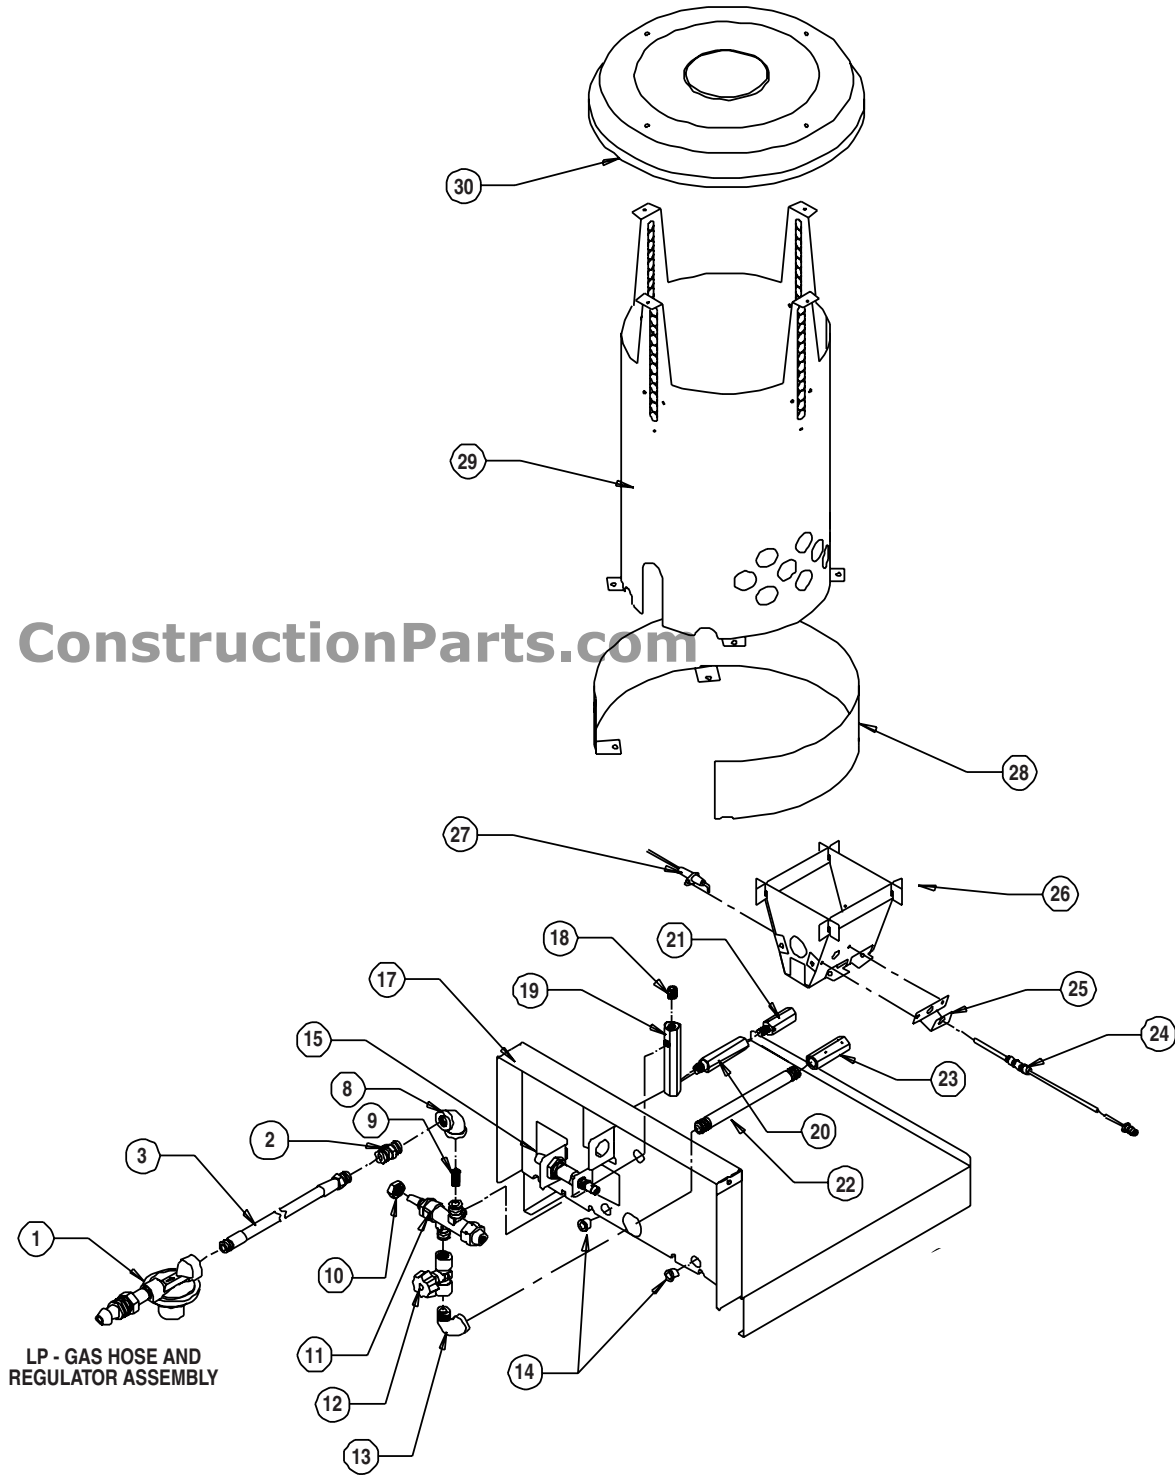

# Parts Identification

Workman 100 Plus  
Model CV100A

888-634-4289

## PARTS SCHEMATIC

ConstructionParts.com

888-634-4289

**PARTS LIST**

Item	Description	Part Number
1	Regulator (Propane Gas)	21722
	Regulator (Natural Gas)	20218
2	Adapter, Hose, 1/4 NPT x 9/16-18 (Propane Gas)	01098
	Adapter, Hose, 1/2 NPT x 1/2 NPS (Natural Gas)	02894*
3	Hose, 1/4 in. x 10 ft. (Propane Gas)	20496
	Hose, 1/2 in. x 10 ft. (Natural Gas)	20243*
4	Valve, Manual Shut Off (Natural Gas)	05548
5	Nipple, 1/2 in. x 1 1/2 in. (Natural Gas)	02420
6	Bushing, 1/2 in. x 1/4 in. (Natural Gas)	01519
7	Nipple, 1/4 in. x 2 in. (Natural Gas)	03071
8	EII	01300
9	Screen, Inlet	20391
10	Nut, Jam	20185
11	Valve, Pilot Safety	07966
12	Valve, Main Burner	20229
	Valve, Main Burner (CV250 Natural Gas)	09698
13	EII, Street, 1/4 NPT	01425
14	Bushing	04817
15	Igniter, Piezo	20280
17	Base - CV100	20202
	Base - CV250	20203
18	Plug, 1/8 NPT	09271
19	Connector, Pilot Line, Gas Control Outlet	20454
20	Connector, Pilot Line for Pilot Head, Inlet	20455
21	Orifice, Pilot (Propane Gas)	20212
	Orifice, Pilot (Natural Gas)	20213
22	Manifold, 1/4 NPT x 6 in.	20228
23	Orifice, Burner - CV100 (Propane Gas)	20187
	Orifice, Burner - CV100 (Natural Gas)	20186
	Orifice, Burner - CV250 (Propane Gas)	20189
	Orifice, Burner - CV250 (Natural Gas)	20188
24	Thermocouple, 18 in.	03555
25	Bracket, Thermocouple	20194
26	Burner - CV100	20206
	Burner - CV250	20231
27	Electrode with Wire (Piezo)	20184
28	Ring, Heat Shield - CV100	20305
	Ring, Heat Shield - CV250	20255
29	Barrel - CV100	20210
	Barrel - CV250	20230
30	Top - CV100	20078
	Top - CV250	20064

Miscellaneous Components (Not Illustrated)	
Description	Part Number
Screw, #8 x 3/8	07288

\* Optional Accessories for Natural Gas Units

NOTE: The complete barrel assembly may be ordered. Order part #20211 for CV100 and #20235 for CV250. The barrel assembly consists of items 29 and 30.