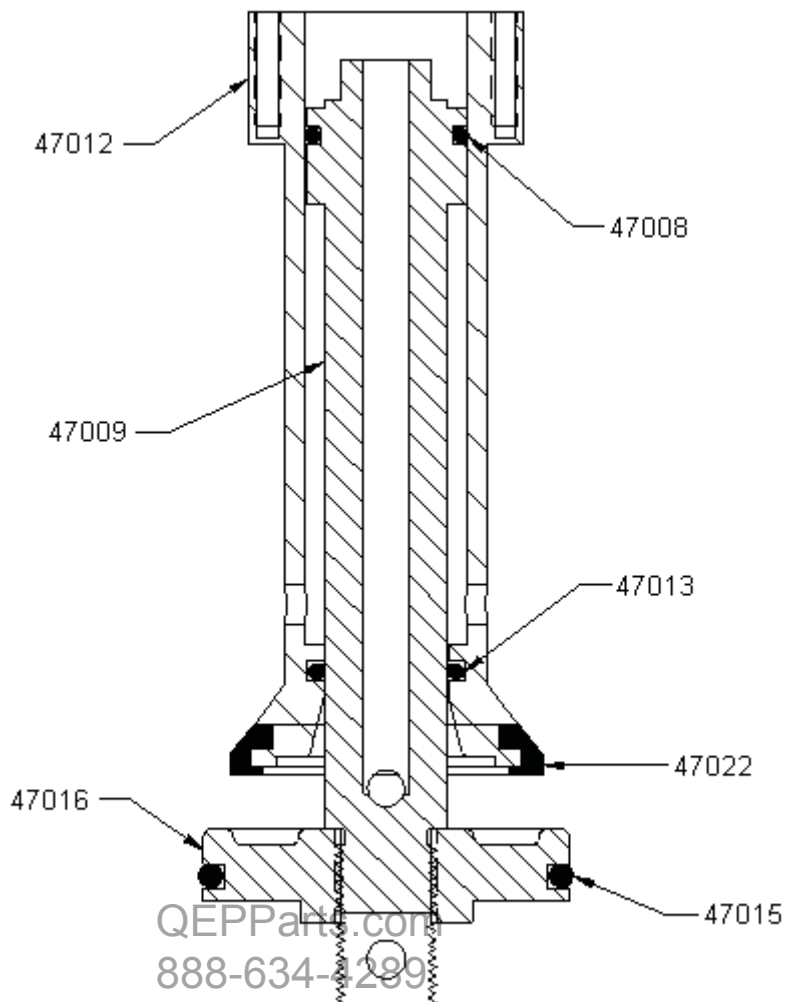

33	47074	SCREW – HANDLE CAP
34	47236	SCREW – MAGAZINE STAND-OFF
35	47241	SCREW – PUSHER STOP
36	47044	CONSTANT FORCE SPRING
37	47037	MAGAZINE SPACER / STAND-OFF
38	47235	STAPLE GUIDE UNIT
39	47042	SCREW – CONSTANT FORCE SPRING
40	47240	PUSHER FINGER
41	47232	SCREWS – NOSE / MAGAZINE
42	–	NOT ASSIGNED
43	–	NOT ASSIGNED
44	–	NOT ASSIGNED
45, 45A	47028	SCREW – FOOT / MAGAZINE
46	47029	FOOT
47	47032	SPRING PIN – FOOT / DRIVER GUIDE PLATE
48	47244	DRIVER GUIDE PLATE – 472
49	47242	NOSE – 472
50	47234	MAGAZINE – 472
51	47239	SCREWS – MAGAZINE / STAPLE GUIDE
52	47027	SHOE
53	47025	SHOE BASE PAD
54	47024	SCREW – SHOE BASE
55, 55A	47026	SCREWS – SHOE / FOOT / BODY
56*	47047	LOCK NUT – SHOE BASE
57*	47075	HAMMER ASSY – GRAPHITE

*NOT SHOWN IN ILLUSTRATION

QEPParts.com
888-634-4289
An iBuy Stores Company

DETAILS OF 47062 PISTON ROD ASSEMBLY

QEPParts.com

888-634-1299

An iBuy Stores Company