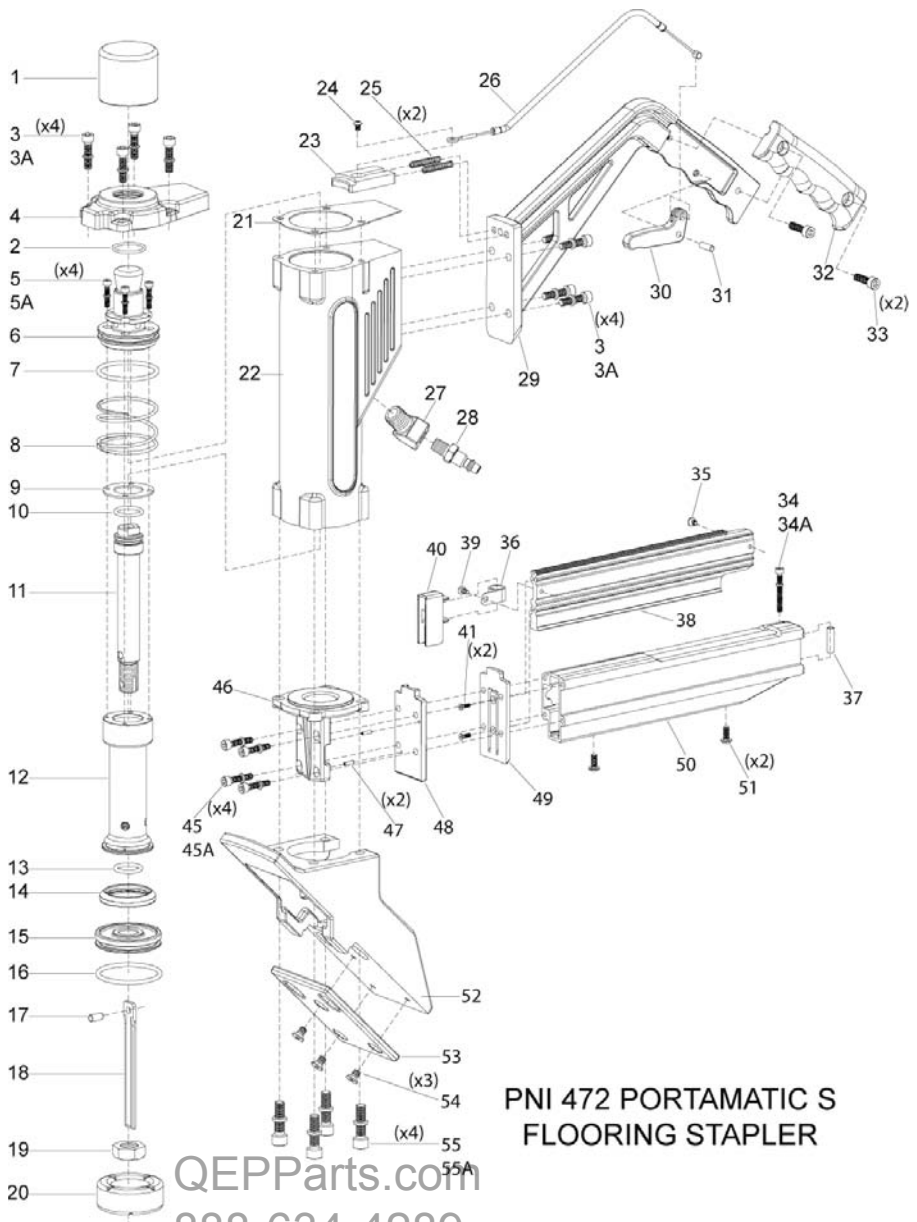

EXPLODED VIEW – 472 HAMMERHEAD S STAPLER

PNI 472 PORTAMATIC S
FLOORING STAPLER

QEPParts.com
888-634-4289

An iBuy Stores Company

472 – PART LISTING

472	Part No.	Description
1	47001	RAM CAP
2	47002	O-RING – CAP
3, 3A	47003	SCREW – SOCKET HEAD CAP
4	47004	CAP
5, 5A	47005	SCREWS – PLUNGER
6	47006	PLUNGER
7	47007	O-RING - PLUNGER OD
8	47063	RETURN SPRING
9	47011	GASKET
10	47008	O-RING – PISTON ROD OD
11	47009	PISTON ROD
12	47012	POPPET
13	47013	O-RING – POPPET ID
14	47022	SEAL – POPPET OD
15	47016	PISTON
16	47015	O-RING – PISTON OD
17	47010	BALL PIN
18	47243	DRIVER BLADE – 472
19	47017	LOCK NUT – PISTON/DRIVER BLADE
20	47023	PISTON CUSHION
21	47021	PLATE
22	47019	BODY
23	47035	SAFETY PLATE
24	47046	SCREW – SAFETY PLATE
25	47049	SPRING – SAFETY
26	47051	CABLE – SAFETY
27	47058	ELBOW
28	47052	QUICK CONNECT - MALE
29	47045	HANDLE
30	47053	SAFETY TRIGGER
31	47054	PIN – SAFETY TRIGGER
32	47073	CAP – HANDLE

33	47074	SCREW – HANDLE CAP
34	47236	SCREW – MAGAZINE STAND-OFF
35	47241	SCREW – PUSHER STOP
36	47044	CONSTANT FORCE SPRING
37	47037	MAGAZINE SPACER / STAND-OFF
38	47235	STAPLE GUIDE UNIT
39	47042	SCREW – CONSTANT FORCE SPRING
40	47240	PUSHER FINGER
41	47232	SCREWS – NOSE / MAGAZINE
42	–	NOT ASSIGNED
43	–	NOT ASSIGNED
44	–	NOT ASSIGNED
45, 45A	47028	SCREW – FOOT / MAGAZINE
46	47029	FOOT
47	47032	SPRING PIN – FOOT / DRIVER GUIDE PLATE
48	47244	DRIVER GUIDE PLATE – 472
49	47242	NOSE – 472
50	47234	MAGAZINE – 472
51	47239	SCREWS – MAGAZINE / STAPLE GUIDE
52	47027	SHOE
53	47025	SHOE BASE PAD
54	47024	SCREW – SHOE BASE
55, 55A	47026	SCREWS – SHOE / FOOT / BODY
56*	47047	LOCK NUT – SHOE BASE
57*	47075	HAMMER ASSY – GRAPHITE