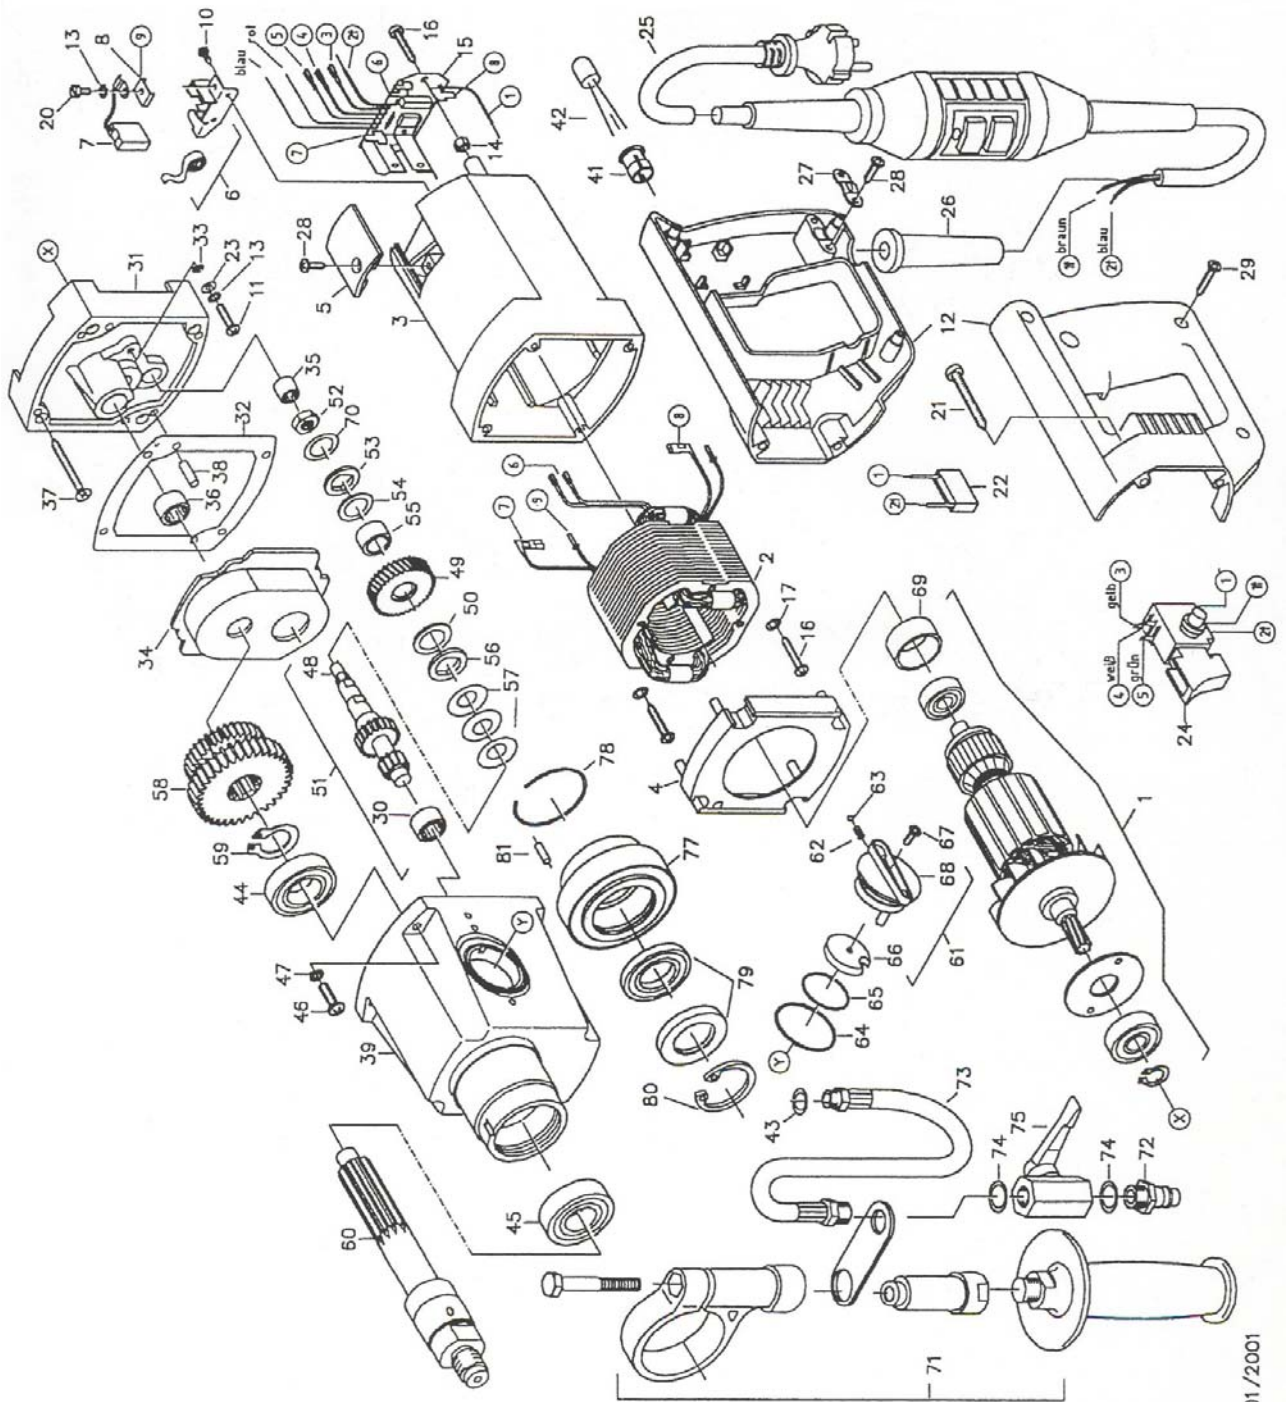

HHD2ENT

01/2001

NortonParts.com
888-634-4289
An iBuy Stores Company

Service Parts List HHD2ENT

Pos.	UPC	Part Number	Description
1	70184600231	73314100	Rotor Complete
2	70184600232	73320150	Stator Complete
3	70184683528	228279	Motor Housing Complete
4	70184600233	73320140	Air Guiding Ring
5	70184680064	228180	Brush Holder Cover
6	70184600234	80201199	Brush Holder
7	70184680063	228179	Brush
8	70184600235	73320210	Contact Washer
10	70184600236	80201252	Self Tapping Screw
11	70184682855	228269	Screw
12	70184600237	73421261	Pair of Handle Haves
13	70184600238	80200752	Washer
14	70184600239	80201295	Plastic Nut
15	70184600240	73428280	Circuit Board
16	70184600241	80201273	Self Tapping Screw
17	70184600242	80201362	Locking Disk
20	70184600243	80201154	Screw
21	70184600244	80201267	Screw
22	70184681943	228254	Condenser
23	70184600245	80201371	Disk
24	70184679985	228174	Switch
25	70184600246	73119262	Connecting Cable
26	70184681000	228228	Cable Grommet
27	70184600247	71540330	Wire Locking Flange
28	70184600248	80201270	Screw
29	70184600251	80201272	Screw
30	70184600252	80420116	Needle Sleeve
31	70184600253	73320610	End Shield
32	70184681948	228255	Gearbox Seal
33	70184600254	83000019	Ring
34	70184600255	73320625	Grease Chamber
35	70184681823	228250	Needle Sleeve
36	70184682467	228262	Needle Bearing
37	70184682854	228268	Screw
38	70184682870	228270	Notched Pin
39	70184600256	73427400	Gearbox Housing
41	70184600257	80601153	Holder
42	70184600258	80601154	LED
43	70184600259	83000106	Seal Ring
44	70184681726	228243	Ball Bearing
45	70184680766	228217	Bearing
46	70184680719	228212	Screw
47	70184600260	80201302	Spring Ring
48	70184600261	73421490	Intermediate Shaft

An iBuy Stores Company