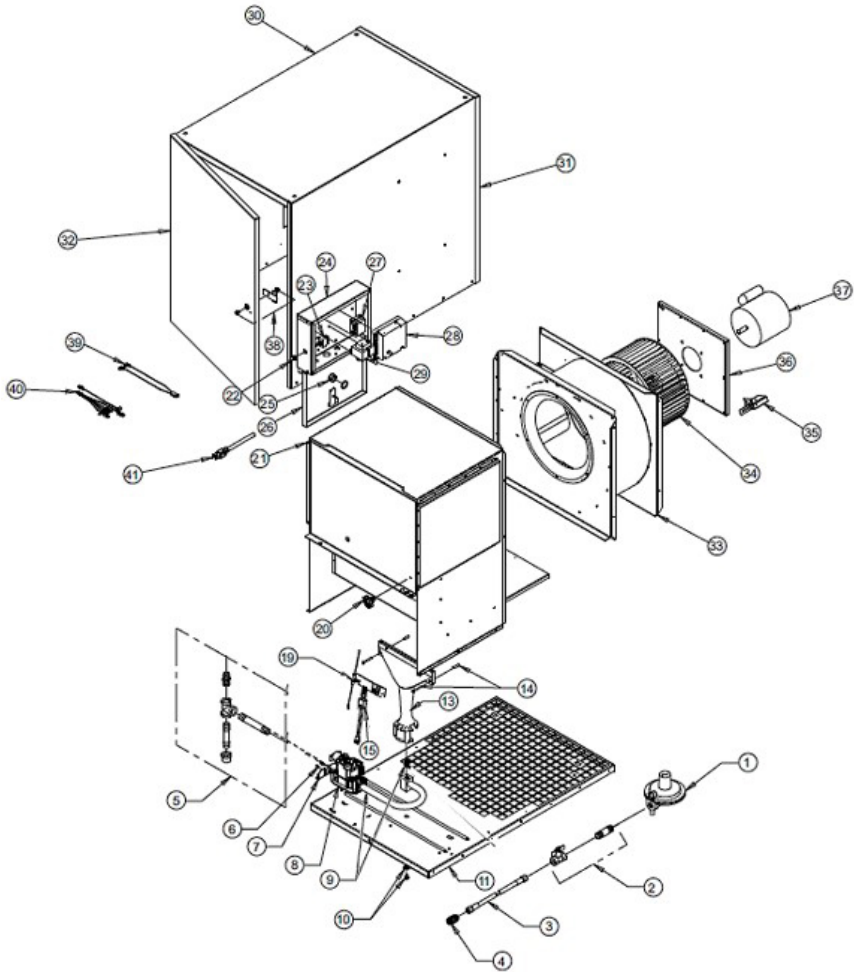

Therma Grow 220 Models

Service Parts Identification Schematic

Item	Description	Standard	Plus
1	Regulator	LP Gas	550-06553
		Natural Gas	500-24414
2	Valve, Manual Shut Off with Nipple		500-03399
3	Hose, 1/2 x 10 ft., Rigid x Swivel		550-20714
4	Adapter, Hose, 1/2 NPT x 1/2 NPS		500-25873
5	Kit, Sediment Trap		500-00815
6	Screw (2)		572502
7	Bracket with Screws		570141

Item	Description		Standard	Plus
8	Valve, Gas Control	LP Gas	570666	570525
		Natural Gas	570667	570526
9	Manifold, U-shape w/ Orifice	LP Gas	573545	
		Natural Gas	573546	
10	Washer and Bolt		500-25866	
11	Base		572493	
14	Spacers and Screws		570211	
15	Igniter, Hot Surface		573659	
19	Flame Sensor		520139	
20	High Limit Switch	LP Gas	572501	
		Natural Gas	505566	
21	Heat Chamber	LP Gas	572499	
		Natural Gas	572500	
22	Boot, Selector Switch		571939	
23	Selector Switch w/Boot		571906	
24	Control Box w/Cover		572485	572487
25	Window w/O-Ring		570002	
26	Cover, Control Box		572483	572484
27	Relay, Motor		570221	
28	Ignition Control		509298	
29	Transformer		500-26412	
30	Case Assembly w/ Labels	LP Gas, 115 Volt	572475	572479
		LP Gas, 230 Volt	572477	572476
		Natural Gas, 115 Volt	572480	572482
		Natural Gas, 230 Volt	572481	572478
31	Door, Motor End		572488	572489
32	Door, Burner End		572498	572490
33	Fan Housing w/ Motor Mount and Air Proving Switch		572491	
34	Fan Wheel		570440	
35	Air Proving Switch		500-09925	
36	Mount, Motor		570251	
37	Motor	115 Volt	500-25757	
		230 Volt	508635	
38	Latch Kit		570228	
39	Wire Harness, Igniter, Red		572503	
40	Wire Harness, White, Neutral	230 Volt	572497	
41	Power Cord	115 Volt	572486	