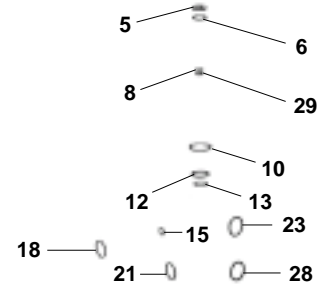

Legacy Model APR.S 3000 Unloader Valve #5-3151

KIT 42 UNLOADER VALVE SEAT KIT

15-059889973

3 Pcs

KIT 22 UNLOADER SEALS KIT

15-059886973

14 Pcs.

| POS NO. | PART NO. | DESCRIPTION | QTY |
|---------|--------------|--------------------------------|-----|
| 1 | 15-050129322 | Knob | 1 |
| 2 | 15-050067492 | Stainless Steel Oteva 70 D.3.2 | 1 |
| 3 | 15-090073552 | Locking Nut | 1 |
| 4 | 15-090058532 | Washer | 1 |
| 5 | 15-803912002 | Backup Ring 2031 Dia. 10.8 | 1 |
| 6 | 15-803055502 | Viton O-Ring Dia. 1.78 x 7.76 | 1 |
| 7 | 15-050232512 | Piston | 1 |
| 8 | 15-803040902 | O-Ring Dia. 1.78 x 2.9 Viton | 1 |
| 9 | 15-050062532 | Nipples, Plated | 1 |
| 10 | 15-803181202 | O-Ring 121 Dia. 2.62 x 15.88 | 1 |
| 11 | 15-050110512 | Poppet | 1 |
| 12 | 15-803175002 | O-Ring Dia. 2.62 x 10.78 | 1 |
| 13 | 15-803056002 | O-Ring Dia. 1.78 x 8.73 | 1 |
| 14 | 15-050068512 | Seat PG | 1 |
| 15 | 15-803049502 | Viton O-Ring Dia. 1.78 x 5.28 | 1 |

| POS NO. | PART NO. | DESCRIPTION | QTY |
|---------|--------------|---------------------------------|-----|
| 16 | 15-090050532 | Check Poppet | 1 |
| 17 | 15-940054512 | Valve Spring | 1 |
| 18 | 15-803010002 | O-Ring Dia. 1.5 x 15 | 1 |
| 19 | 15-090056532 | Nipple Outlet | 1 |
| 20 | 15-050076532 | Nipple Inlet | 1 |
| 21 | 15-803010002 | O-Ring | 1 |
| 22 | 15-050077532 | Hollow Bolt 2 Holes G 3/8 | 2 |
| 23 | 15-803181202 | O-Ring 121 Dia. 2.62 x 15.88 | 2 |
| 24 | 15-050139282 | Valve Body Inlet 1/2 | 1 |
| 26 | 15-861820002 | Allen Screw M3x6 | 1 |
| 27 | 15-050264482 | Hollow Bolt 4 Holes G1/2 Galv. | 1 |
| 28 | 15-803198002 | O-Ring Dia. 2.62 x 20.63 | 1 |
| 29 | 15-803901002 | Anti-Extrusion Ring Dia. 6.5 CO | 2 |