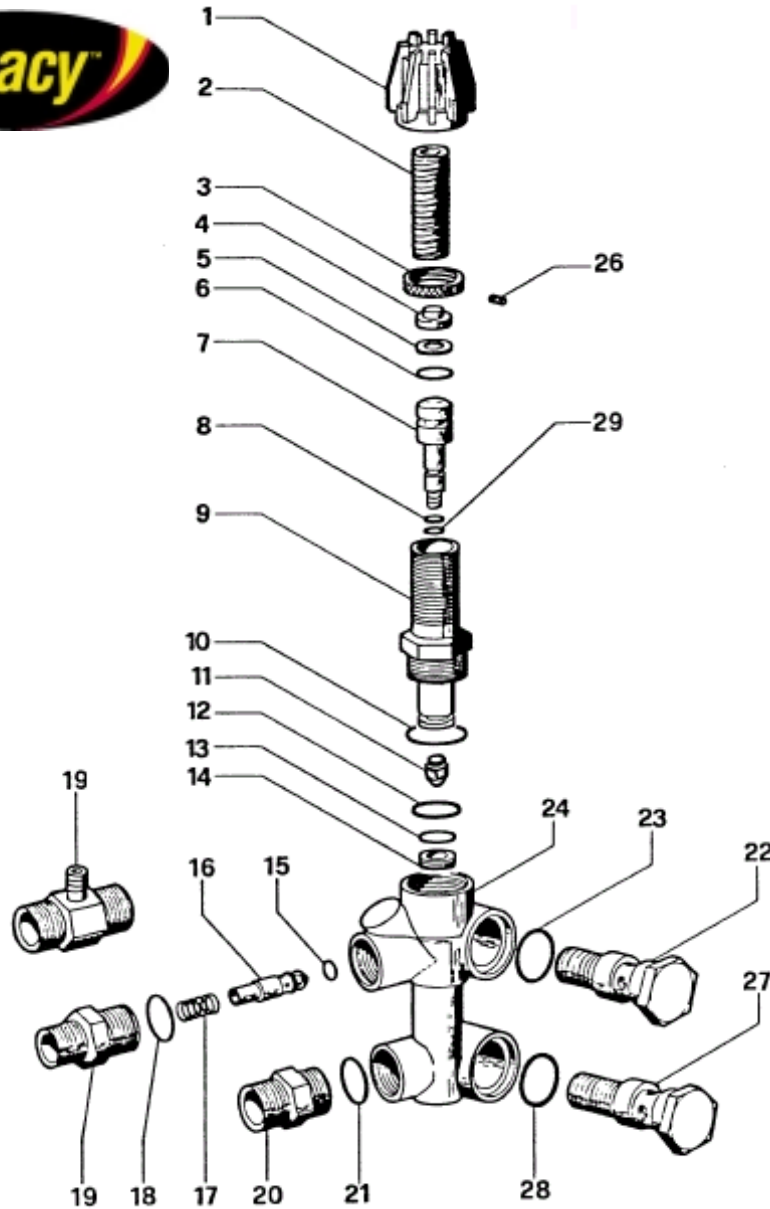

Legacy Model APR.S 3000 Unloader Valve #5-3151

KIT 42 UNLOADER VALVE SEAT KIT

15-059889973

3 Pcs

KIT 22 UNLOADER SEALS KIT

15-059886973

14 Pcs.

| POS NO. | PART NO. | DESCRIPTION | QTY |
|---------|--------------|--------------------------------|-----|
| 1 | 15-050129322 | Knob | 1 |
| 2 | 15-050067492 | Stainless Steel Oteva 70 D.3.2 | 1 |
| 3 | 15-090073552 | Locking Nut | 1 |
| 4 | 15-090058532 | Washer | 1 |
| 5 | 15-803912002 | Backup Ring 2031 Dia. 10.8 | 1 |
| 6 | 15-803055502 | Viton O-Ring Dia. 1.78 x 7.76 | 1 |
| 7 | 15-050232512 | Piston | 1 |
| 8 | 15-803040902 | O-Ring Dia. 1.78 x 2.9 Viton | 1 |
| 9 | 15-050062532 | Nipples, Plated | 1 |
| 10 | 15-803181202 | O-Ring 121 Dia. 2.62 x 15.88 | 1 |
| 11 | 15-050110512 | Poppet | 1 |
| 12 | 15-803175002 | O-Ring Dia. 2.62 x 10.78 | 1 |
| 13 | 15-803056002 | O-Ring Dia. 1.78 x 8.73 | 1 |
| 14 | 15-050068512 | Seat PG | 1 |
| 15 | 15-803049502 | Viton O-Ring Dia. 1.78 x 5.28 | 1 |

| POS NO. | PART NO. | DESCRIPTION | QTY |
|---------|--------------|---------------------------------|-----|
| 16 | 15-090050532 | Check Poppet | 1 |
| 17 | 15-940054512 | Valve Spring | 1 |
| 18 | 15-803010002 | O-Ring Dia. 1.5 x 15 | 1 |
| 19 | 15-090056532 | Nipple Outlet | 1 |
| 20 | 15-050076532 | Nipple Inlet | 1 |
| 21 | 15-803010002 | O-Ring | 1 |
| 22 | 15-050077532 | Hollow Bolt 2 Holes G 3/8 | 2 |
| 23 | 15-803181202 | O-Ring 121 Dia. 2.62 x 15.88 | 2 |
| 24 | 15-050139282 | Valve Body Inlet 1/2 | 1 |
| 26 | 15-861820002 | Allen Screw M3x6 | 1 |
| 27 | 15-050264482 | Hollow Bolt 4 Holes G1/2 Galv. | 1 |
| 28 | 15-803198002 | O-Ring Dia. 2.62 x 20.63 | 1 |
| 29 | 15-803901002 | Anti-Extrusion Ring Dia. 6.5 CO | 2 |