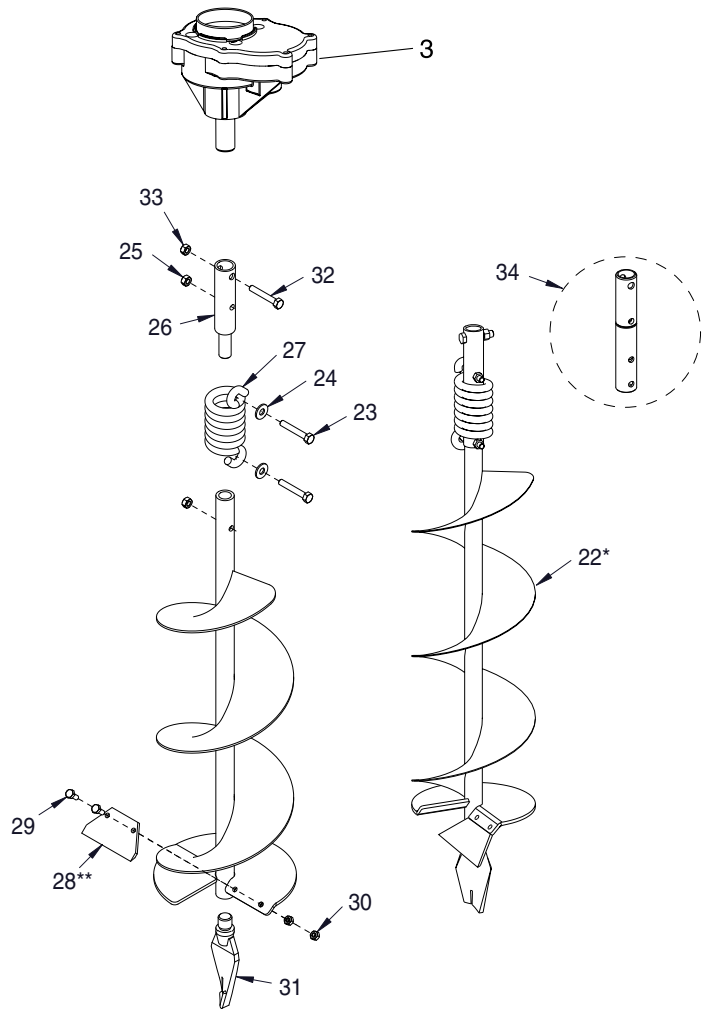

E43 POWERHEAD & AUGER PARTS

* Includes blade, fishtail point, shock spring, shock top, & hardware.
** Includes mounting hardware.

E43 POWERHEAD PARTS LIST

KEY NO.	PART NO.	DESCRIPTION	QTY.
1	E43CC2	GAS ENGINE, 43CC	1
2	1027F	HANDLEBAR, FOAMED	1
3	3004119	TRANSMISSION COMPLETE	1
4	4809	TRIGGER ASSEMBLY	1
5	4814	BOLT 10-24 X 1-1/4 PHILLIPS TRUSS HD	1
6	4811	THROTTLE CABLE	1
7	8930B	BOLT 1/4-20 X 3/4 HH GR5 BLK	4
8	3004111	GEAR CASE TOP	1
9	3004100	CLUTCH DRUM	1
10	8922	BALL BEARING R12 DOUBLE LIP	3
11	9814	GEAR 7T PINION THREADED, 5/8" THREAD	1
12	8924	SNAP RING	2
13	8915	DOWEL PIN STEEL 1/4" X 1/2"	1
14	8912	GEAR 44T 3/4" HOLE	1
15	8919	GASKET	1
16	8923	BALL BEARING R10	2
17	9214	GEAR 10T/48T ONE-PIECE CLUSTER	1
18	8939	GEAR CASE BOTTOM	1
19	8913	SHAFT OUTPUT 7/8"	1
20	8929	BOLT 1/4-20 X 1-1/2 SHCS	2
21	8931F	BOLT 1/4-20 X 2 SHCS F-T	4
ALTERNATE ASSEMBLY			
9	3004104	CLUTCH DRUM	1
11	9814MM	GEAR 7T PINION THREADED, 8MM THREAD	1
35	300409	SPACER	1

AUGER PARTS & ACCESSORIES LIST

KEY NO.	PART NO.	DESCRIPTION	QTY.
22*	EA2F	EARTH AUGER 2", COMPLETE	1
	EA3F	EARTH AUGER 3", COMPLETE	1
	EA4F	EARTH AUGER 4", COMPLETE	1
	EA6F	EARTH AUGER 6", COMPLETE	1
	EA8F	EARTH AUGER 8", COMPLETE	1
	EA10F	EARTH AUGER 10", COMPLETE	1
23	1423	BOLT 5/16-18 X 2 HHCS GR5	2
24	WF516	WASHER, FLAT 5/16" STANDARD	2
25	60G56	NUT 5/16-18 BI-WAY LOCK	2
26	53684	SHOCK TOP 1-PC	1
27	8980	SHOCK SPRING	1
28**	EB4	EARTH BLADE, 4"	1
	EB6	EARTH BLADE, 6"	1
	EB8	EARTH BLADE, 8"	1
	EB10	EARTH BLADE, 10"	1
-	EB4HD	HEAVY DUTY EARTH BLADE, 4"	1
	EB6HD	HEAVY DUTY EARTH BLADE, 6"	1
	EB8HD	HEAVY DUTY EARTH BLADE, 8"	1
	EB10HD	HEAVY DUTY EARTH BLADE, 10"	1
29	EBOLT	BOLT 1/4-28 X 5/8 HH GR5	2
30	ENUT	NUT 1/4-28 BI-WAY LOCK	2
31	8958HD	FISHTAIL POINT SHARPENED	1
	8970	POINT, EARTH 2" & 3" AUGERS	1
32	1433	BOLT 3/8-16 X 1-1/2 HH	1
33	2104	NUT 3/8-16 HEX LOCK BI-WAY	1
34	SM	SHOCK MECHANISM (USED ON 6" OR LARGER EARTH AUGERS BEFORE 11/05)	1
-	EXT6	DEPTH EXTENSION 6"	1
	EXT6	DEPTH EXTENSION 12"	1
	EXT6	DEPTH EXTENSION 18"	1

* INCLUDES BLADE, FISHTAIL POINT, SHOCK SPRING, SHOCK TOP, & HARDWARE

** INCLUDES MOUNTING HARDWARE