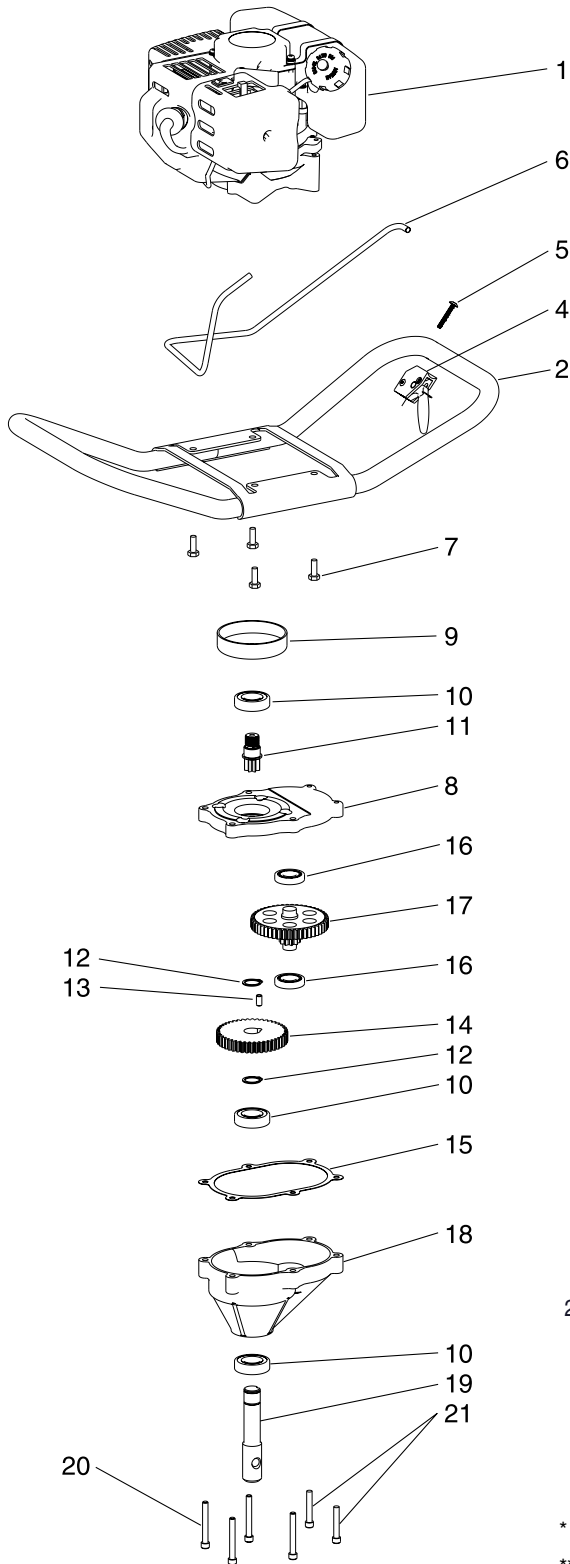

E43 POWERHEAD & AUGER PARTS

* Includes blade, fishtail point, shock spring, shock top, & hardware.
** Includes mounting hardware.

E43 POWERHEAD PARTS LIST

KEY NO.	PART NO.	DESCRIPTION	QTY.
1	E43CC2	GAS ENGINE, 43CC	1
2	1027F	HANDLEBAR, FOAMED	1
3	3004119	TRANSMISSION COMPLETE	1
4	4809	TRIGGER ASSEMBLY	1
5	4814	BOLT 10-24 X 1-1/4 PHILLIPS TRUSS HD	1
6	4811	THROTTLE CABLE	1
7	8930B	BOLT 1/4-20 X 3/4 HH GR5 BLK	4
8	3004111	GEAR CASE TOP	1
9	3004100	CLUTCH DRUM	1
10	8922	BALL BEARING R12 DOUBLE LIP	3
11	9814	GEAR 7T PINION THREADED, 5/8" THREAD	1
12	8924	SNAP RING	2
13	8915	DOWEL PIN STEEL 1/4" X 1/2"	1
14	8912	GEAR 44T 3/4" HOLE	1
15	8919	GASKET	1
16	8923	BALL BEARING R10	2
17	9214	GEAR 10T/48T ONE-PIECE CLUSTER	1
18	8939	GEAR CASE BOTTOM	1
19	8913	SHAFT OUTPUT 7/8"	1
20	8929	BOLT 1/4-20 X 1-1/2 SHCS	2
21	8931F	BOLT 1/4-20 X 2 SHCS F-T	4
ALTERNATE ASSEMBLY			
9	3004104	CLUTCH DRUM	1
11	9814MM	GEAR 7T PINION THREADED, 8MM THREAD	1
35	300409	SPACER	1

AUGER PARTS & ACCESSORIES LIST

KEY NO.	PART NO.	DESCRIPTION	QTY.
22*	EA2F	EARTH AUGER 2", COMPLETE	1
	EA3F	EARTH AUGER 3", COMPLETE	1
	EA4F	EARTH AUGER 4", COMPLETE	1
	EA6F	EARTH AUGER 6", COMPLETE	1
	EA8F	EARTH AUGER 8", COMPLETE	1
	EA10F	EARTH AUGER 10", COMPLETE	1
23	1423	BOLT 5/16-18 X 2 HHCS GR5	2
24	WF516	WASHER, FLAT 5/16" STANDARD	2
25	60G56	NUT 5/16-18 BI-WAY LOCK	2
26	53684	SHOCK TOP 1-PC	1
27	8980	SHOCK SPRING	1
28**	EB4	EARTH BLADE, 4"	1
	EB6	EARTH BLADE, 6"	1
	EB8	EARTH BLADE, 8"	1
	EB10	EARTH BLADE, 10"	1
-	EB4HD	HEAVY DUTY EARTH BLADE, 4"	1
	EB6HD	HEAVY DUTY EARTH BLADE, 6"	1
	EB8HD	HEAVY DUTY EARTH BLADE, 8"	1
	EB10HD	HEAVY DUTY EARTH BLADE, 10"	1
29	EBOLT	BOLT 1/4-28 X 5/8 HH GR5	2
30	ENUT	NUT 1/4-28 BI-WAY LOCK	2
31	8958HD	FISHTAIL POINT SHARPENED	1
	8970	POINT, EARTH 2" & 3" AUGERS	1
32	1433	BOLT 3/8-16 X 1-1/2 HH	1
33	2104	NUT 3/8-16 HEX LOCK BI-WAY	1
34	SM	SHOCK MECHANISM (USED ON 6" OR LARGER EARTH AUGERS BEFORE 11/05)	1
-	EXT6	DEPTH EXTENSION 6"	1
	EXT6	DEPTH EXTENSION 12"	1
	EXT6	DEPTH EXTENSION 18"	1

* INCLUDES BLADE, FISHTAIL POINT, SHOCK SPRING, SHOCK TOP, & HARDWARE

** INCLUDES MOUNTING HARDWARE