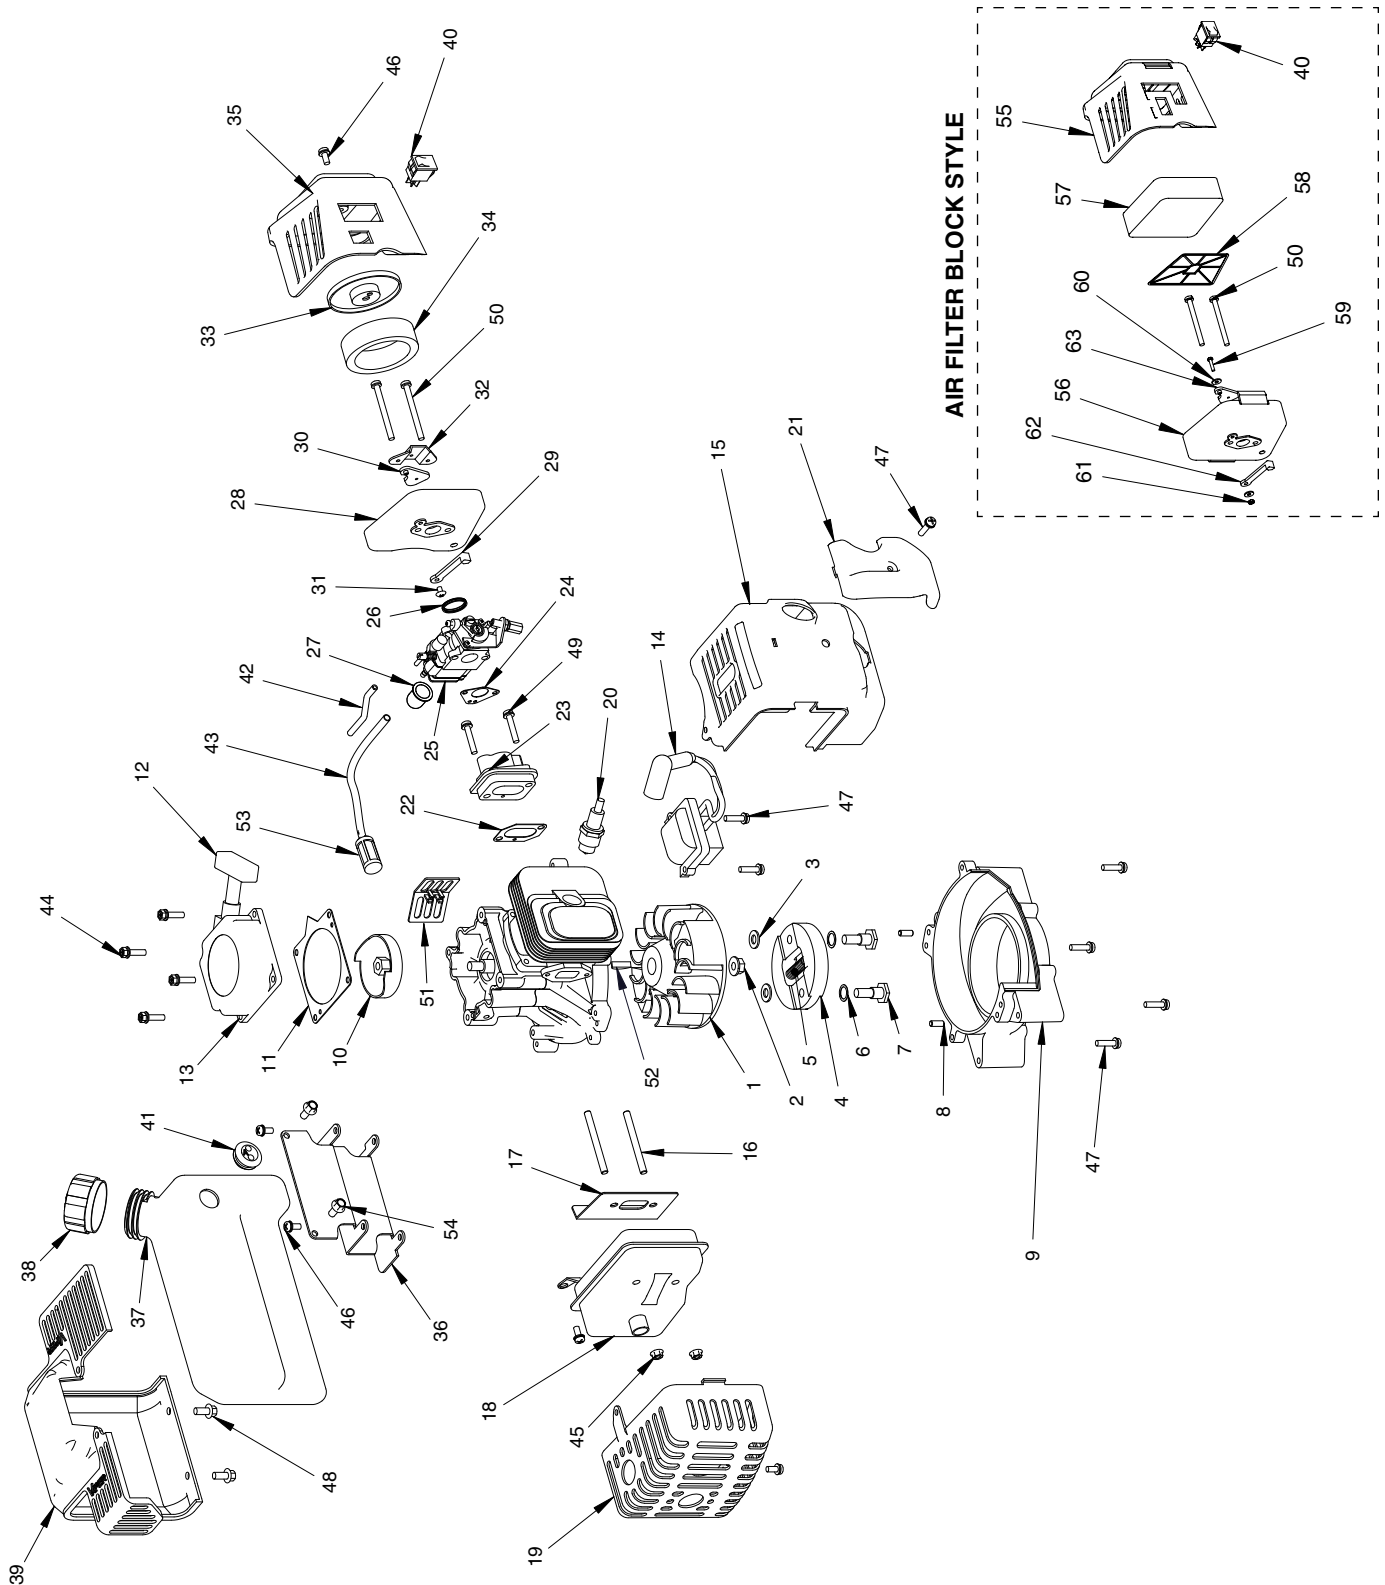

E43 ENGINE PARTS

E43 ENGINE PARTS LIST

KEY NO.	PART NO.	DESCRIPTION	QTY.
1	300484	FLYWHEEL, MAGNETO	1
2	300337	NUT, FLANGE M8	1
3	300462	WASHER, ROTOR	2
4	300413	CLUTCH ROTOR ASSEMBLY	1
5	300412	SPRING, CLUTCH	1
6	300449	WASHER, SPRING	2
7	300450	BOLT, SHOULDER	2
8	300467	PIN, LOCATING	2
9	3004110	MOUNT RING & SHROUD	1
10	300491	RECOIL CLUTCH	1
11	300429	PLATE, RECOIL	1
12	3004121	HANDLE, RECOIL (STANDARD)	1
13	300430	RECOIL ASSEMBLY WITH STANDARD HANDLE	1
14	300472	IGNITION COIL	1
15	300482	SHROUD, ENGINE	1
16	300493	BOLT, STUD M6 X 62MM	2
17	300475	GASKET, MUFFLER	1
18	4813	MUFFLER	1
19	4812	COVER, MUFFLER	1
20	BM6A	SPARK PLUG	1
21	300483	COVER, ENGINE SHROUD	1
22	300476	GASKET, INTAKE	1
23	300478	WINDPIPE, INTAKE 43CC/51CC	1
24	300479	GASKET, CARBURETOR	1
25	300486	CARBURETOR	1
26	300481	O-RING, CARBURETOR	1
27	3004109	PRIMER BULB	1
28	300329	BASE, INTAKE	1
29	300340	CHOKE LEVER, SIDE MOUNT	1
30	300328	CHOKE COVER	1
31	3004132	SCREW, THROTTLE LEVER	1
32	300455	PLATE, INTAKE COVER ADAPTER	1
33	300457	COVER, AIR FILTER	1
34	300435	AIR FILTER	1
35	300330	COVER, INTAKE	1
36	56105	BRACKET, GAS TANK	1

KEY NO.	PART NO.	DESCRIPTION	QTY.
38	300401	GAS CAP, MANUAL VENTING	1
39	300332	SHROUD, GAS TANK	1
40	1021	SWITCH, ROCKER	1
41	300494	GROMMET, 2-HOLE GAS TANK	1
42	300497	HOSE, PRIMER LINE	1
43	300498	HOSE, FUEL LINE	1
44	300335	BOLT W/WASHER PHILLIPS HH	4
45	300492	NUT, FLANGE M6	2
46	300471	BOLT W/WASHER M5 X 12MM	5
47	300439	BOLT W/WASHER PH M5 X 18MM	7
48	300336	BOLT HH M6 X 10MM	2
49	300438	BOLT W/WASHER M5 X 25MM	2
50	300456	BOLT M5 X 50MM	2
51	300326	GUARD, SCREW	1
52	300338	KEY, FLYWHEEL	1
53	3004103	FILTER, FUEL	1
54	300351	BOLT HH M6 X 8MM	2
55	3004158	COVER, AIR FILTER	1
56	3004150*	BASE, AIR FILTER	1
57	3004156	FOAM, AIR FILTER	1
58	3004157	PLATE, REINFORCEMENT	1
59	3004153*	BOLT, CHOKE LEVER	1
60	3004155*	WASHER, CHOKE LEVER	2
61	3004154*	NUT, NYLOC, CHOKE LEVER	1
62	3004151*	CHOKE LEVER	1
63	3004152*	CHOKE PADDLE	1
*	3004150	AIR FILTER BASE (sold as assembly unit only)	1
-	300470	FUEL LINE HOSE & FILTER	1
-	3004114	KIT, CARBURETOR	1