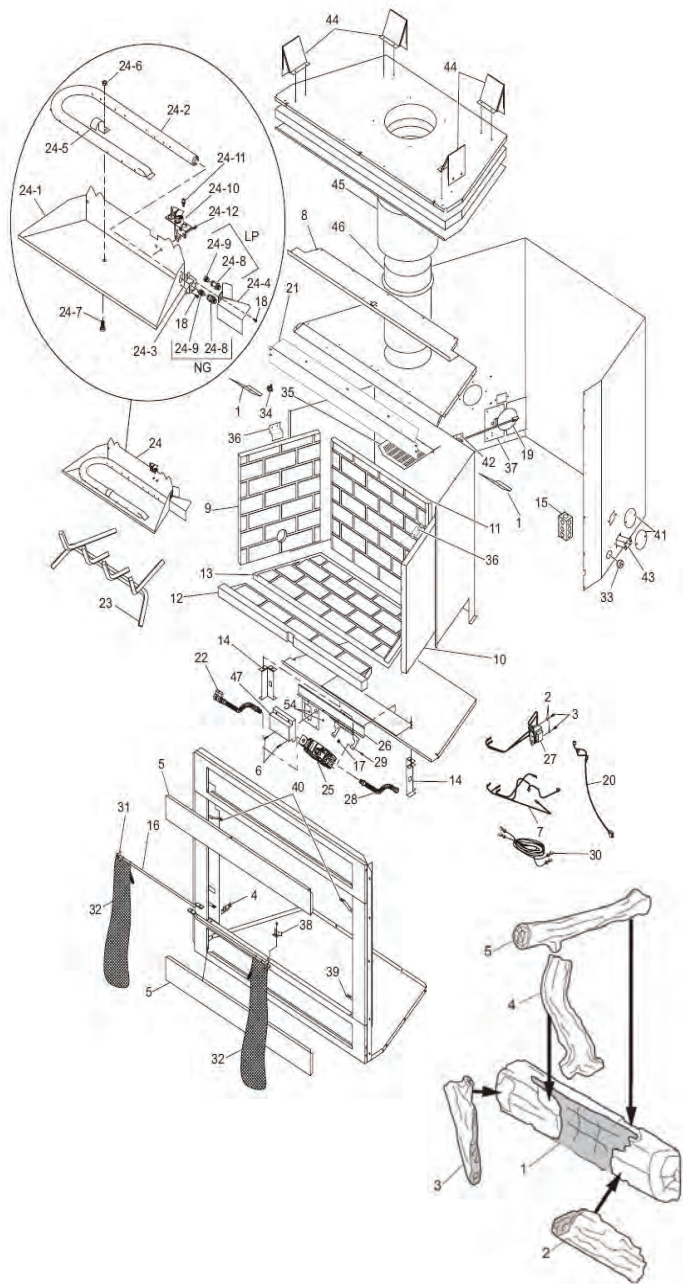

FMI Pueblo 32" B-Vent Dual Burner Elec. Ign. Fireplace

MODELS: P325E, P325EB

Part Number	Description
1	108769-03 Extension Deflector
2	11201 Nut, #8-32 Hex Zinc.
3	11109 Screw, #8-32 x 1/2" PPH Zinc.
4	108425-01 Air Rod Retainer
5	108423-01 Panel Closure
6	11186 Screw, #8-32 x 1" PPH Zinc.
7	109098-01 Wire Assembly Electric Harness
8	108411-01 Air Separator
9	108434-01 Left Refractory, (B Models)
10	108432-01 Right Refractory, (B Models)
11	108430-01 Rear Refractory, (B Models)
12	108428-01 Bottom Front Refractory,
13	108426-01 Bottom Rear Refractory,
14	106683-01 Firebox Support Leg
15	24353 Box Assembly
16	108701-01 Screen Rod
17	108864-01 Strain Relief 1/2" Bushing
18	11165 Screw, #10 x 5/8 Mod. Tr. Blk. Ox
19	106703-02 Damper Door Assembly
20	108863-01 24" Supply Connect Plug
21	108412-01 Smoke Deflector
22	14253 Flex Line with Shutoff Valve
23	109040-01 Grate Assembly
24	108712-06 Burner Assembly
24-1	107742-03 Burner Pan
24-2	109037-01 Burner Tube
24-3	107748-01 Burner Bracket
24-4	107985-01 Pilot Shield
24-5	901681-01 Burner Clamp
24-6	11209 Nut, #10-24
24-7	11147 Screw, #10-24 x 1/2
24-8	901066-01 Brass Air Mixer (NG)
	901066-02 Brass Air Mixer (LP)
24-9	901064-11 Orifice (NG)
	901065-09 Orifice (LP)
24-10	108866-01 Pilot (NG)
24-11	108867-02 Pilot Orifice (NG)
24-12	11102 Screw, #8-32 x 3/8
25	14569 Electronic Gas Valve (NG)
	14570 Electronic Gas Valve (LP)
26	107741-02 Valve Bracket
27	14129 Transformer
28	108368-01 3/8" Flex Line
29	11107 Screw, #10-32 x 1/4 PPH
30	108005-05 Wire Harness
31	11418 Push-On Nut
32	108440-01 Screen
33	14123 Strain Relief
34	14574 Limit Switch
35	22912 Draft Diverter
36	22084 Brick Liner Retainer
37	20042 Air Kit Cover
38	20088 Door Stop
39	20089 Pivot Clip
40	20090 Spring Clip
41	21171 Gas Knockout Cover
42	108652-01 Gas Conduit Assembly, Left
43	108654-01 Gas Conduit Assembly, Right