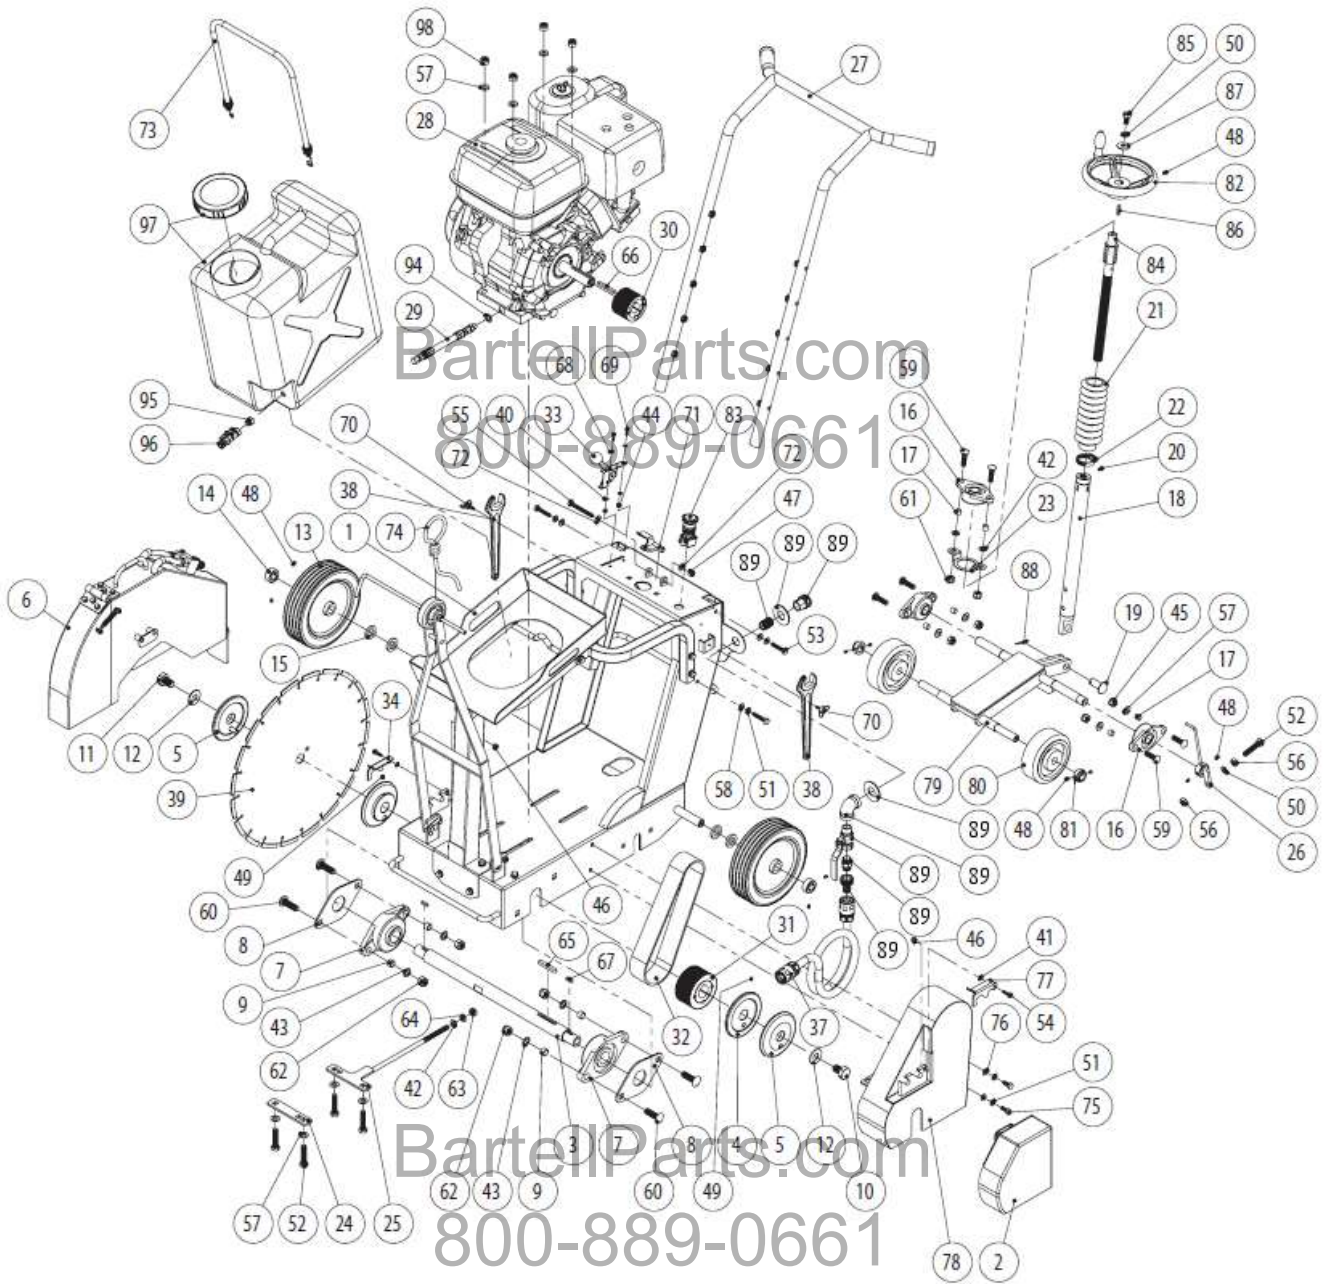

**MAIN ASSEMBLY**

**PARTS LIST**

Item #	Part #	Description	Remarks
1	SS230080	FRAME ASSEMBLY	
2	SS230081	SHAFT GUARD	
3	SS230082	BLADE SHAFT	
4	SS230083	INNER FLANGE	
5	SS230084	OUTER FLANGE WITH PIN	
6	SS230085	18" BLADE GUARD	
7	SS230052	FLANGE BEARING #UCFL207-20	
8	SS230086	BEARING SPACER	
9	SS230087	BUSHING OD16MM X ID12.7MM X 10MM	
10	SS230088	HHCS 5/8-11 X 1	
11	SS230089	HHCS 5/8-11 X 1 LEFT HAND THREAD	
12	SS4234	5/8 WASHER	
13	SS230029	8" X 2"W WHEEL ID19.05MM	
14	SS230090	ID19.05 COLLAR WITH SET SCREW	
15	SS230091	SPACER OD32MM X ID19MM X 5MM	
16	SS6043479	FLANGE BEARING #UCFL204	
17	SS230092	BUSHING OD12MM X ID9.5MM X 10MM	
18	SS230093	ADJUSTMENT SHAFT	
19	SS230094	CLEVIS PIN M16 X 39MM LONG	
20	SS42179	GREASE FITTING (1/4-28)	
21	SS230037	BELLOW	
22	SS6043482	HOSE CLAMP 1-3/4" X 13/16	
23	SS230095	BELLOW MOUNT WASHER	
24	SS230096	BELT ADJUSTMENT BRACKET	
25	SS230097	MOTOR TENSIONING PLATE	
26	SS230098	DEPTH INDICATOR	
27	SS230099	HANDLE BAR	
28	SS23010	HONDA GX390UT2QXC9	
29	SS230101	GX390 OIL HOSE ASSEMBLY	
30	SS230102	1" BORE MICRO-V PULLEY OD65MM	
31	SS230103	1-1/4" BORE MICRO-V PULLEY OD90MM	
32	SS230009	MICRO-V BELT 280PJ 20 RIB	
33	SS4260	THROTTLE CONTROL	
34	SS230104	LEFT GUARD QUICK-RELEASE LOCK	
35	SS42164	WASHER OD51MM X ID 23MM X 2.8MM	
36	NOT USED	NOT USED	
37	SS230105	GARDEN HOSE QUICK DISCONNECT FEMALE	
38	SS230025	27MM OPEN-END WRENCH	
39	BLADE	DIAMOND BLADE (SOLD SEPERATLY)	
40	SS25054	M5 NARROW WASHER	

86	SS4282	SQUARE KEY 5MM X 5MM X 25MM	
87	SS0338	M10 WIDE WASHER	
88	SS230121	COTTER PIN 0.125" X 1.5"	
89		CITY WATER CONNECTION ASSEMBLY	
90	NOT USED	NOT USED	
91	NOT USED	NOT USED	
92	NOT USED	NOT USED	
93	NOT USED	NOT USED	
94	SS230124	WASHER OD19.8MM X ID12.4MM X 2MM	
95	SS230126	MALE 1/4 PT X OD9.2MM BULKHEAD	
96	SS230127	MALE 1/2" GARDENA X FEMALE 1/4" PT BALL VALVE	
97	SS230128	30L (8GAL) WATER TANK	
98	SS3704228	NUT NYLON M10-1.5	