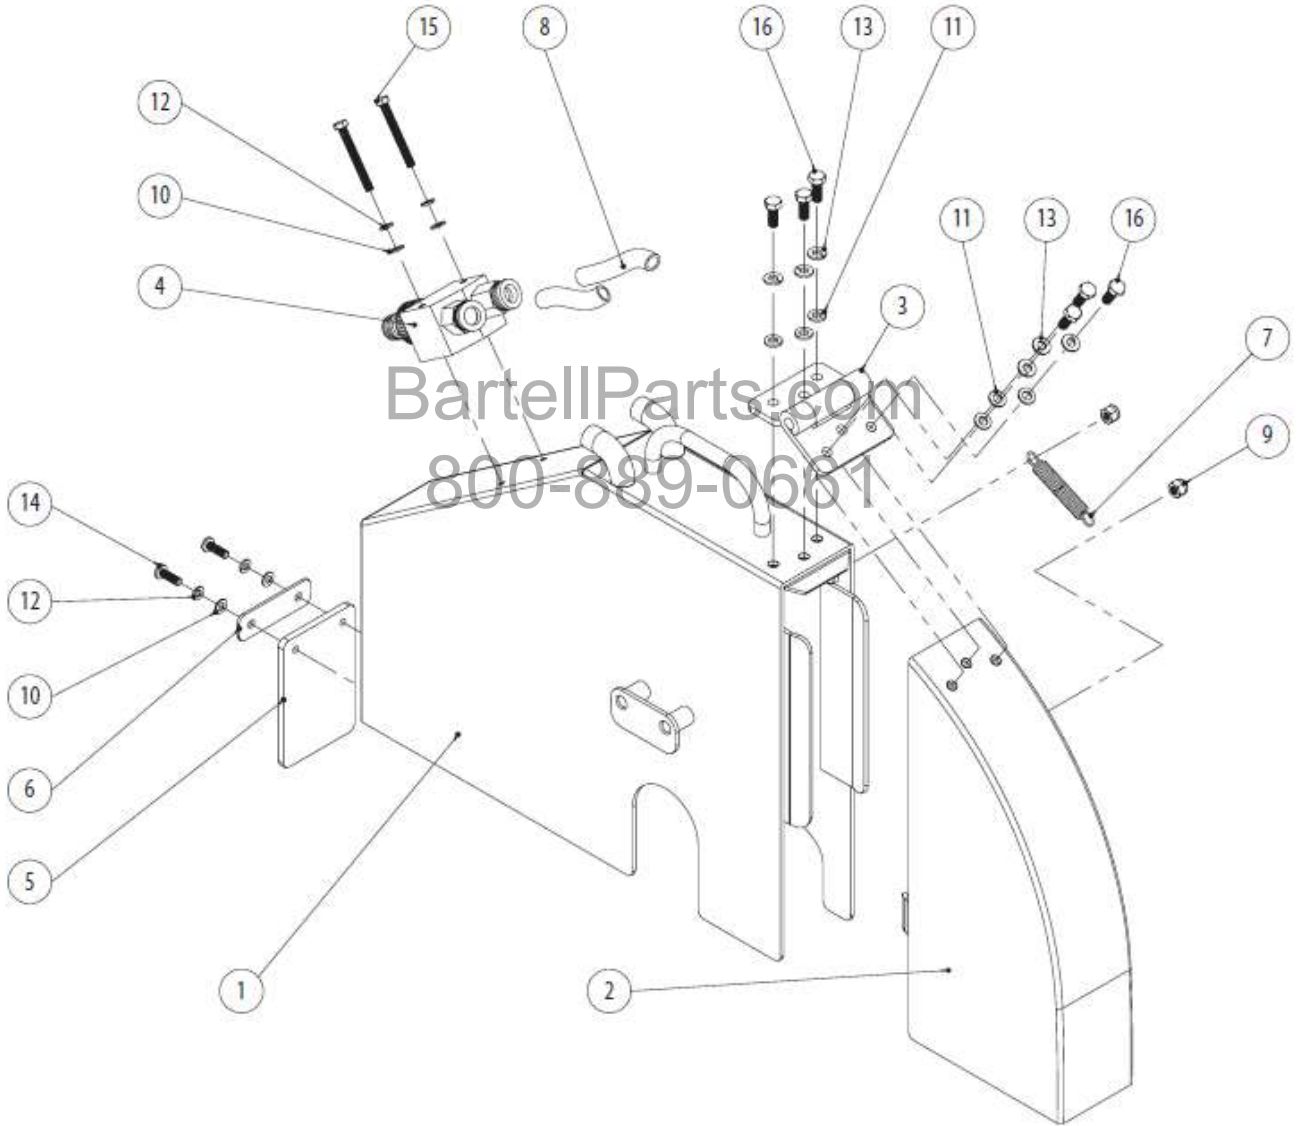

86	SS4282	SQUARE KEY 5MM X 5MM X 25MM	
87	SS0338	M10 WIDE WASHER	
88	SS230121	COTTER PIN 0.125" X 1.5"	
89		CITY WATER CONNECTION ASSEMBLY	
90	NOT USED	NOT USED	
91	NOT USED	NOT USED	
92	NOT USED	NOT USED	
93	NOT USED	NOT USED	
94	SS230124	WASHER OD19.8MM X ID12.4MM X 2MM	
95	SS230126	MALE 1/4 PT X OD9.2MM BULKHEAD	
96	SS230127	MALE 1/2" GARDENA X FEMALE 1/4" PT BALL VALVE	
97	SS230128	30L (8GAL) WATER TANK	
98	SS3704228	NUT NYLON M10-1.5	

BartellParts.com  
800-889-0661

BartellParts.com  
800-889-0661

**FRAME ASSEMBLY.**

BartellParts.com  
800-889-0661

**PARTS LIST**

Item #	Part #	Description	Remarks
1	SS230130	FRAME WELDMENT	
2	SS230131	WATER TANK BRACKET	
3	SS230132	BRACKET LEFT ARM SUPPORT	
4	SS230133	BRACKET RIGHT ARM SUPPORT	
5	SS230134	ACCESS PANEL	
6	SS230135	LEFT POINTER QUICK RELEASE	
7	SS230136	RIGHT POINTER QUICK RELEASE	
8	SS150018	HHCS M6-1 X 20MM	
9	SS230112	HHCS M5-0.8 X 16MM	
10	SS081254007	HHCS M8-1.25 X 40MM	
11	SS100109	HHCS M8-1.25 X 20MM	
12	SS0384	M6 NARROW WASHER	
13	SS25054	M5 NARROW WASHER	
14	SS0120	M8 NARROW WASHER	
15	SS1375	NUT NYLON M6-1	
16	SS25053	WASHER SPRING LOCK M5	
17	SS0121	WASHER SPRING LOCK M8	
18	SS230137	POINTER WELDMENT	
19	SS230061	WHEEL OD75MM	
20	SS230138	POINTER	
21	SS0155	NUT NYLON M8-1.25	

BartellParts.com  
800-889-0661

**BLADE GUARD ASSEMBLY**

BartellParts.com  
800-889-0661

**PARTS LIST**

Item #	Part #	Description	Remarks
1	SS230139	18IN PRIMARY BLADE GUARD BODY	
2	SS230140	18IN FORWARDED BLADE GUARD COVER	
3	SS230141	HINGE	
4	SS230142	WATER HOSE MANIFOLD	
5	SS230049	SPLASH FLAP	
6	SS230143	SPLASH FLAP PLATE	
7	SS230144	SPRING	
8	SS230145	TUBE OD12MM ID8MM	CUT TO LENGTH AS NEEDED
9	SS1375	NUT NYLON M6-1	
10	SS25054	M5 NARROW WASHER	
11	SS0384	M6 NARROW WASHER	
12	SS25053	WASHER SPRING LOCK M5	
13	SS11090	WASHER SPRING LOCK M6	
14	SS25058	MACHINE SCREWE M8-0.8 X 15MM	
15	SS5703	HHCS M5-0.8 X 45MM	
16	SS11089	HHCS M6-1 X 15MM	