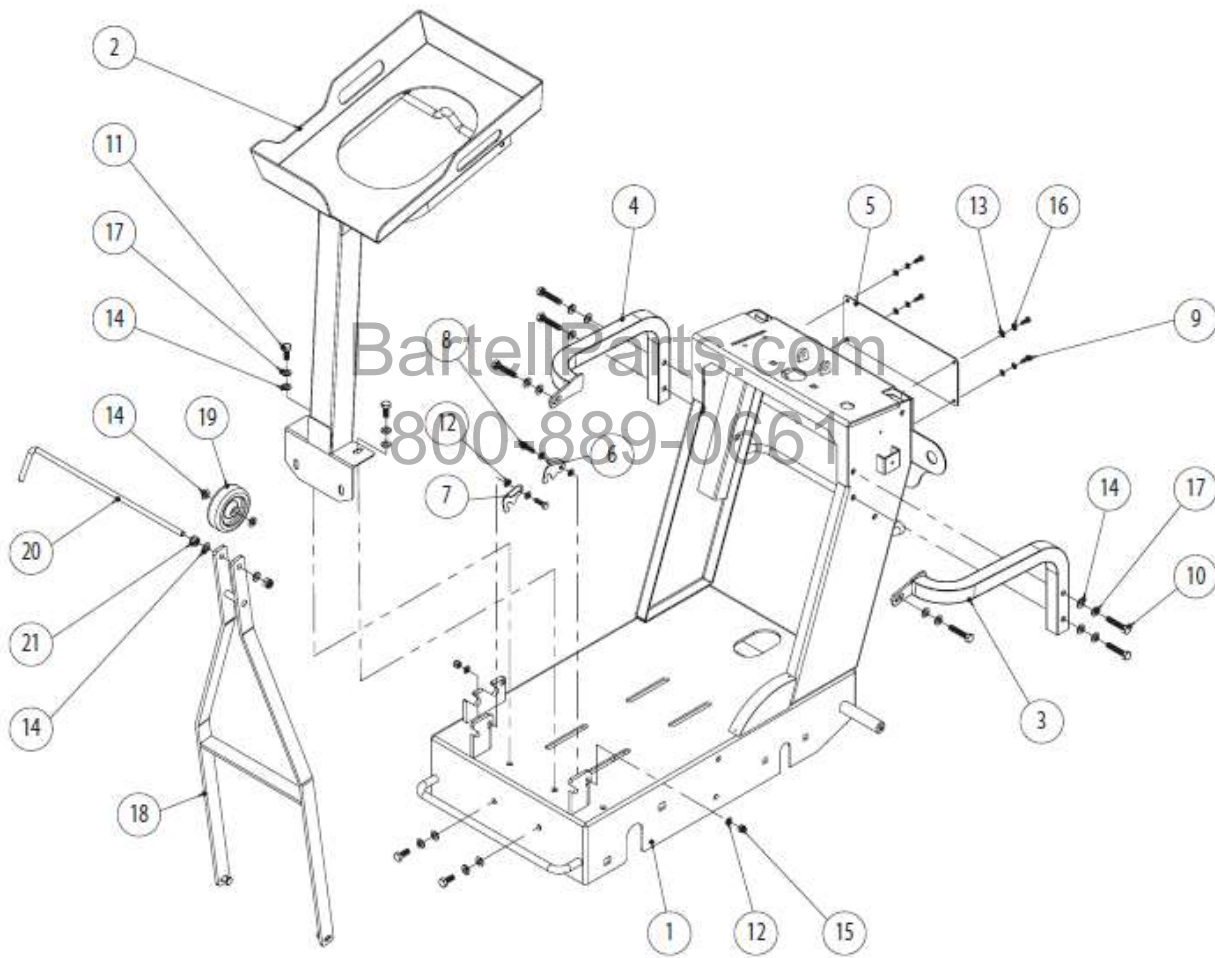

FRAME ASSEMBLY.

BartellParts.com
800-889-0661

PARTS LIST

Item #	Part #	Description	Remarks
1	SS230130	FRAME WELDMENT	
2	SS230131	WATER TANK BRACKET	
3	SS230132	BRACKET LEFT ARM SUPPORT	
4	SS230133	BRACKET RIGHT ARM SUPPORT	
5	SS230134	ACCESS PANEL	
6	SS230135	LEFT POINTER QUICK RELEASE	
7	SS230136	RIGHT POINTER QUICK RELEASE	
8	SS150018	HHCS M6-1 X 20MM	
9	SS230112	HHCS M5-0.8 X 16MM	
10	SS081254007	HHCS M8-1.25 X 40MM	
11	SS100109	HHCS M8-1.25 X 20MM	
12	SS0384	M6 NARROW WASHER	
13	SS25054	M5 NARROW WASHER	
14	SS0120	M8 NARROW WASHER	
15	SS1375	NUT NYLON M6-1	
16	SS25053	WASHER SPRING LOCK M5	
17	SS0121	WASHER SPRING LOCK M8	
18	SS230137	POINTER WELDMENT	
19	SS230061	WHEEL OD75MM	
20	SS230138	POINTER	
21	SS0155	NUT NYLON M8-1.25	

BartellParts.com
800-889-0661