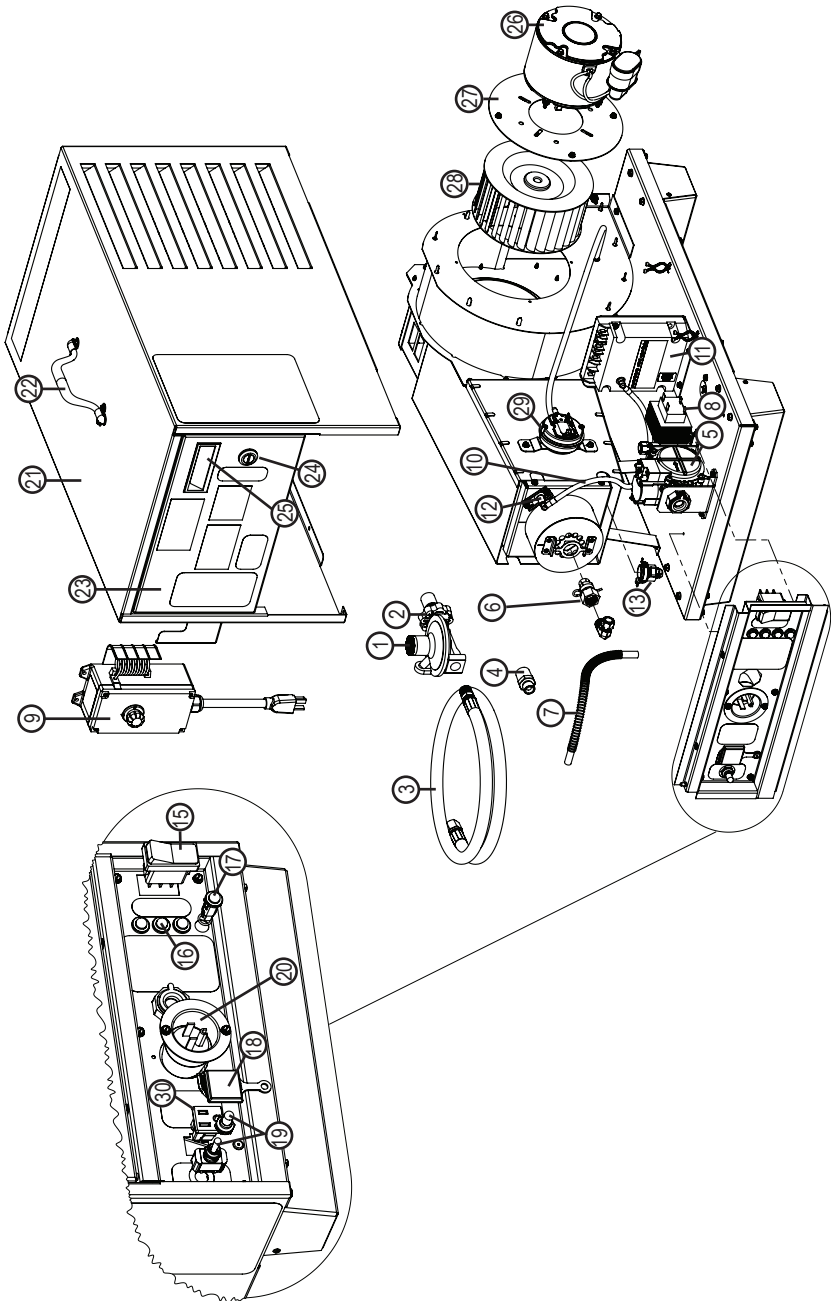

Service Parts Identification Schematic Premier 40 - Serial number L000464975 or newer

Service Parts Identification Schematic

Premier 40

Item	Description	Part Number
1	Regulator, Propane Gas w/ POL & Hand wheel	500-26377
2	Handwheel W/Spring	500-26395
3	Hose 3/8"x15' 3/8"NPT x 5/8-18 Swivel W/adapter	550-22277
4	Hose Adapter 5/8-18 x 1/2"NPT	573804
5	*Gas Valve, set to 8 IN. W.C.	574154
	*Gas Valve, set to 10 IN. W.C.	574240
6	*Burner, Orifice, 8 IN. W.C.	574235
	*Burner, Orifice, 10 IN. W.C.	574156
7	Fuel Line, 11.75", Stainless Steel W/Nuts and Sleeves	574155
8	Transformer	509615
9	Thermostat, w/ 1.4 ft. cord	500-132976
	Thermostat, w/ 25 ft. cord	500-30125
10	Igniter Wire	572847
11	Control, Ignition	573946
12	Igniter	574157
13	Switch, High Limit	573099
14	Harness, Wire (Not pictured)	574158
15	Selector Switch, On/Off/Vent	574122
16	Status Light, Green 24 Volt	574159
17	Status Light, Green 120 Volt	573770
18	Thermostat Outlet Cover	574138
19	Thermostat Selector Switch W/Boot	570456
20	Power Plug, Recessed	574125
21	Case Assembly	574160
22	Top Handle W/Screws	572522
23	Door Assembly	574161
24	Door Latch	574162
25	Door Handle, Recessed	574124
26	Motor	520290
27	Motor Mount	574163
28	Fan Wheel	570230
29	Air Pressure Switch w/ Bracket	574239
30	Receptacle Snap In	573570

* See heater dataplate for manifold pressure