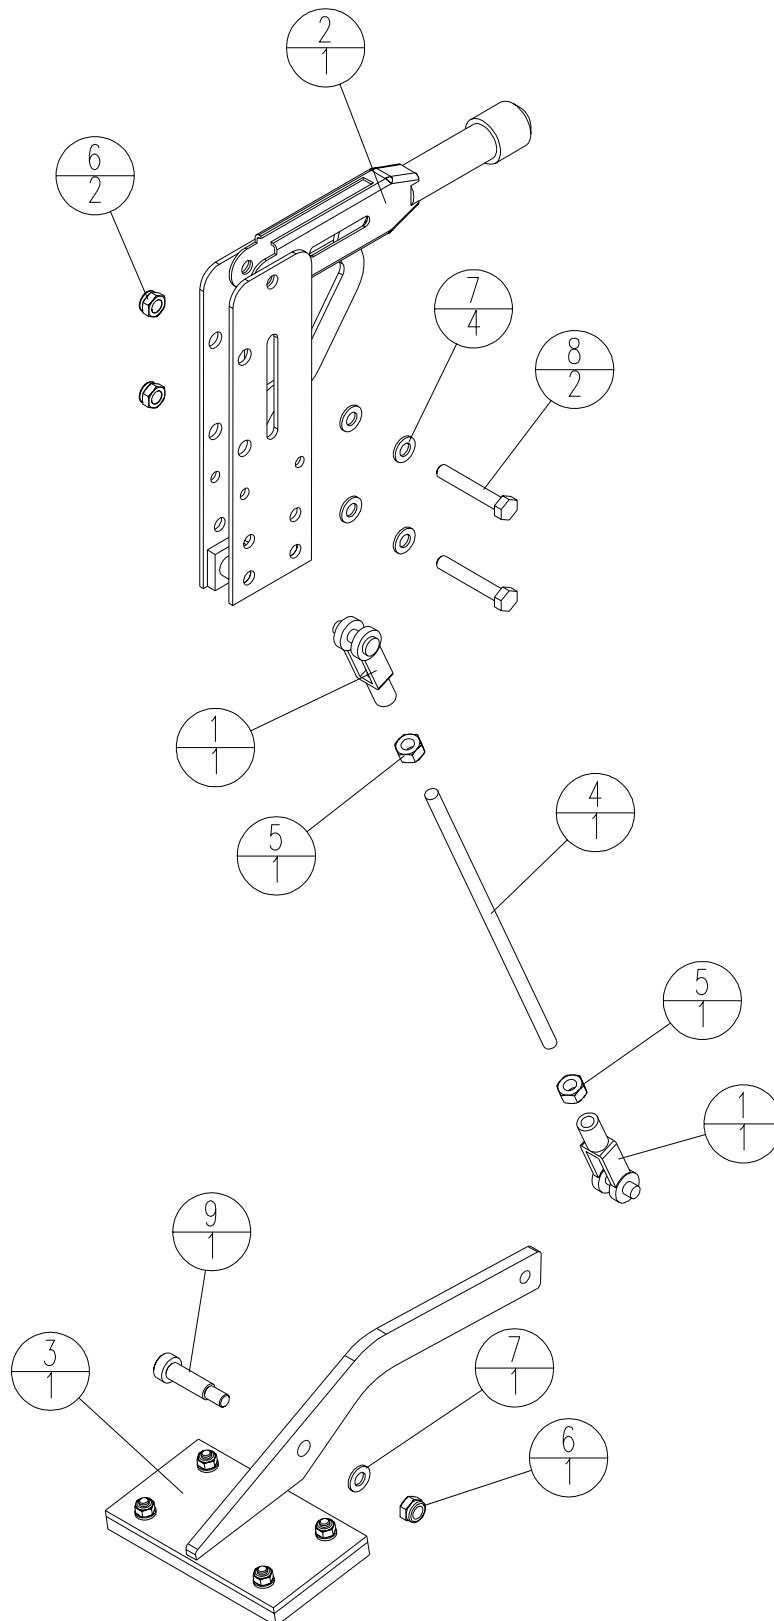

PARTS LIST

Brake WP3100R, WP3100D

PARTS LIST

Brake WP3100R, WP3100D

ITEM	PART NO.	DESCRIPTION	QTY
1	35925	CLEVIS 5/16-24 X 5/16 PIN	2
2	38095	BRAKE PARKING	1
3	43621-2	SUBASM BRAKE PLATE	1
4	43625	THDRD 5/16-24 X 9.50 PLAIN	1
5	80247	NUTFX 5/16-24 ZN	2
6	80817	NUTNY M8-1.25 ZN	3
7	80857	WSHR FLAT M8 X 16 ZN	5
8	80883	HHCS M8-1.25 X 50 8.8 ZN	2
9*	80885	SHSHB 10MM x 30 x M8 12.9 BLK	1

* LOCTITE 262