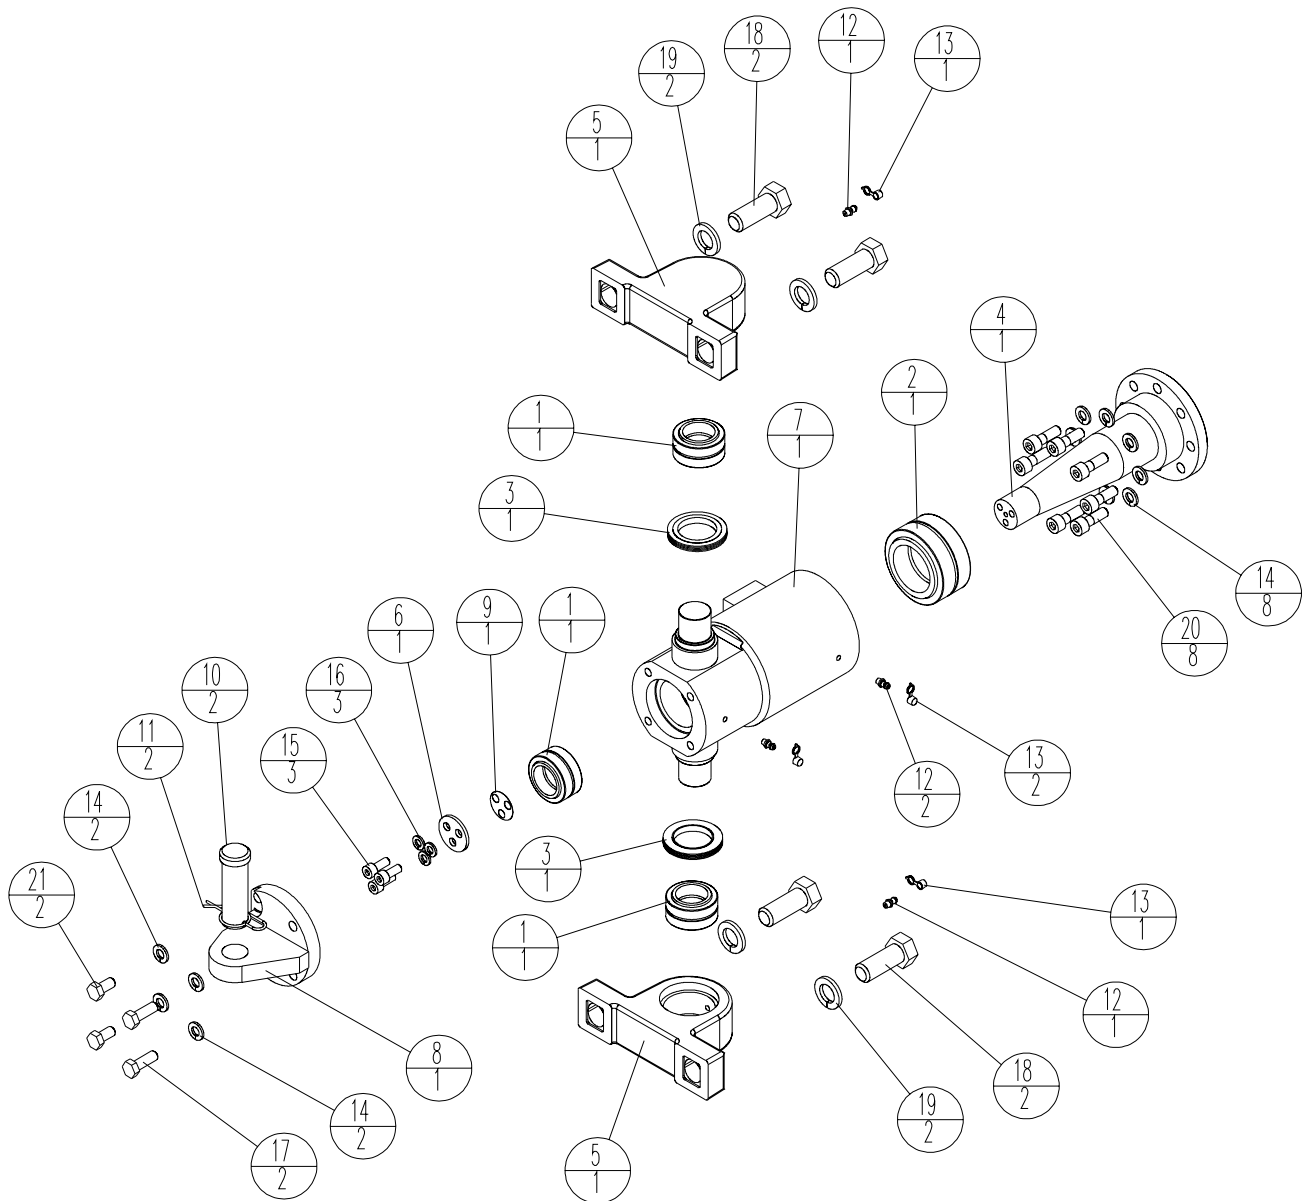

PARTS LIST

Pivot WP3100R, WP3100D

PARTS LIST

Pivot WP3100R, WP3100D

ITEM	PART NO.	DESCRIPTION	QTY
1	32277	BEARING SPHERICAL 1.25 ID	3
2	32278	BEARING SPHERICAL 2.00 ID	1
3	32281	SEAL LIP TRIPLE 1.500	2
4	43517 -2	PIN PIVOT	1
5	43518 -2	PILLOWBLOCK	2
6	43521	RETAINER PIN	1
7	43523 -2	WELD PIVOT	1
8	43524 -2	WELD TAB HINGE	1
9 #	43658	SHIM PIVOT	1
10	44203	PIN CLEVIS 1"	2
11	44204	RUE RING 1"	2
12	46042	FITTING GREASE 1/4-28 ZN	4
13	47001	CAP GREASE FITTING	4
14	80804	WSHRL M10 SPLIT ZN	12
15 *	80810	SHCS M8-1.25 X 20 8.8 ZN	3
16	80812	WSHRL M8 SPLIT ZN	3
17 *	80815	HHCS M10-1.5 X 30 8.8 ZN	2
18 *	80870	HHCS M20-2.5 X 50 8.8 ZN	4
19	80871	WSHRL M20 SPLIT ZN	4
20 *	80872	SHCS M10-1.5 X 30 8.8 ZN	8
21 *	80886	HHCS M10-1.5 X 20 8.8 ZN	2

* LOCTITE 262
# AS REQUIRED