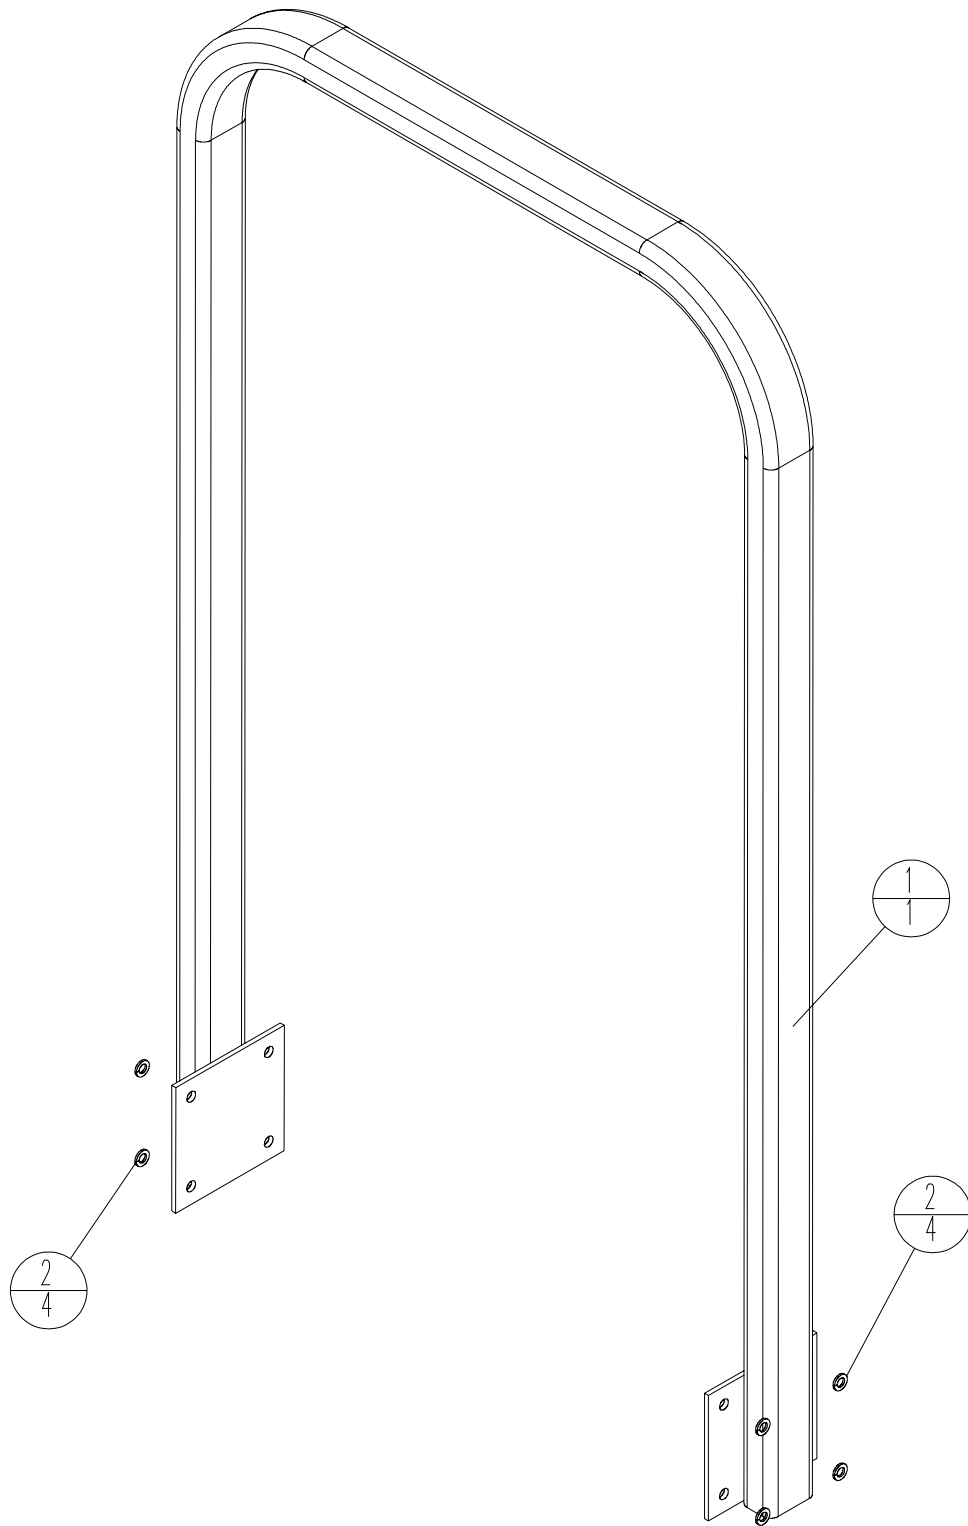

PARTS LIST

ROPS WP3100R, WP3100D

PARTS LIST

ROPS WP3100R, WP3100D

ITEM	PART NO.	DESCRIPTION	QTY
1	44617	WELD ROPS	1
2	80805	WSHRL M12 SPLIT ZN	8
3	80873	HHCS M12-1.75 X 30 10.9 ZN	8

* LOCTITE 262