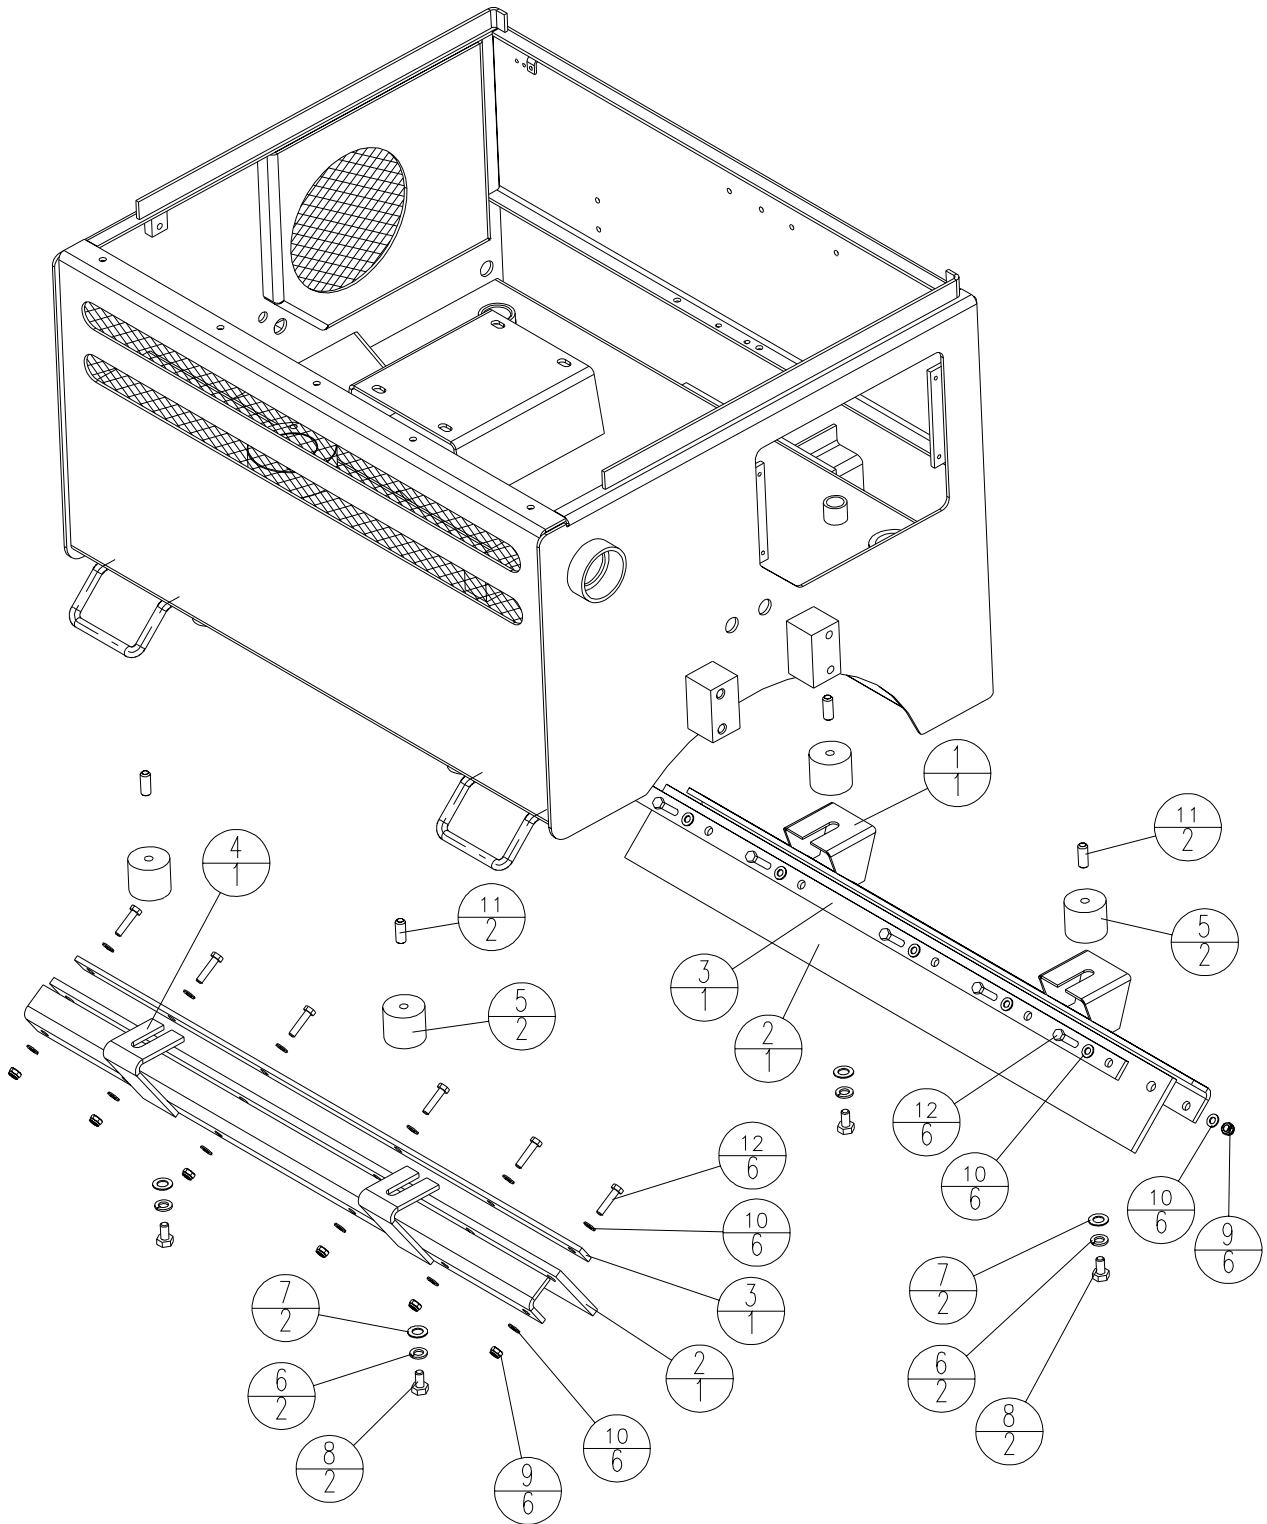

PARTS LIST

Front Scrapers WP3100R, WP3100D

PARTS LIST

Front Scrapers WP3100R, WP3100D

ITEM	PART NO.	DESCRIPTION	QTY
1	43587-2	WELD SCRAPER INNER	1
2	43591	SCRAPER 3/8X4X35.50	2
3	43596-2	BACKER SCRAPER	2
4	43597-2	WELD SCRAPER OUTER	1
5	47382	SHOCKMOUNT	4
6	80805	WSHRL M12 SPLIT ZN	4
7	80807	WSHR FLAT M12 X 24 ZN	4
8*	80808	HHCS M12-1.75 x 20 8.8 ZN	4
9	80817	NUTNY M8-1.25 ZN	12
10	80857	WSHR FLAT M8 X 16 ZN	24
11*	80874	SHSS M12-1.75 X 30 45H ZN	4
12	80892	HHCS M8-1.25 X 35 8.8 ZN	12

* LOCTITE 262