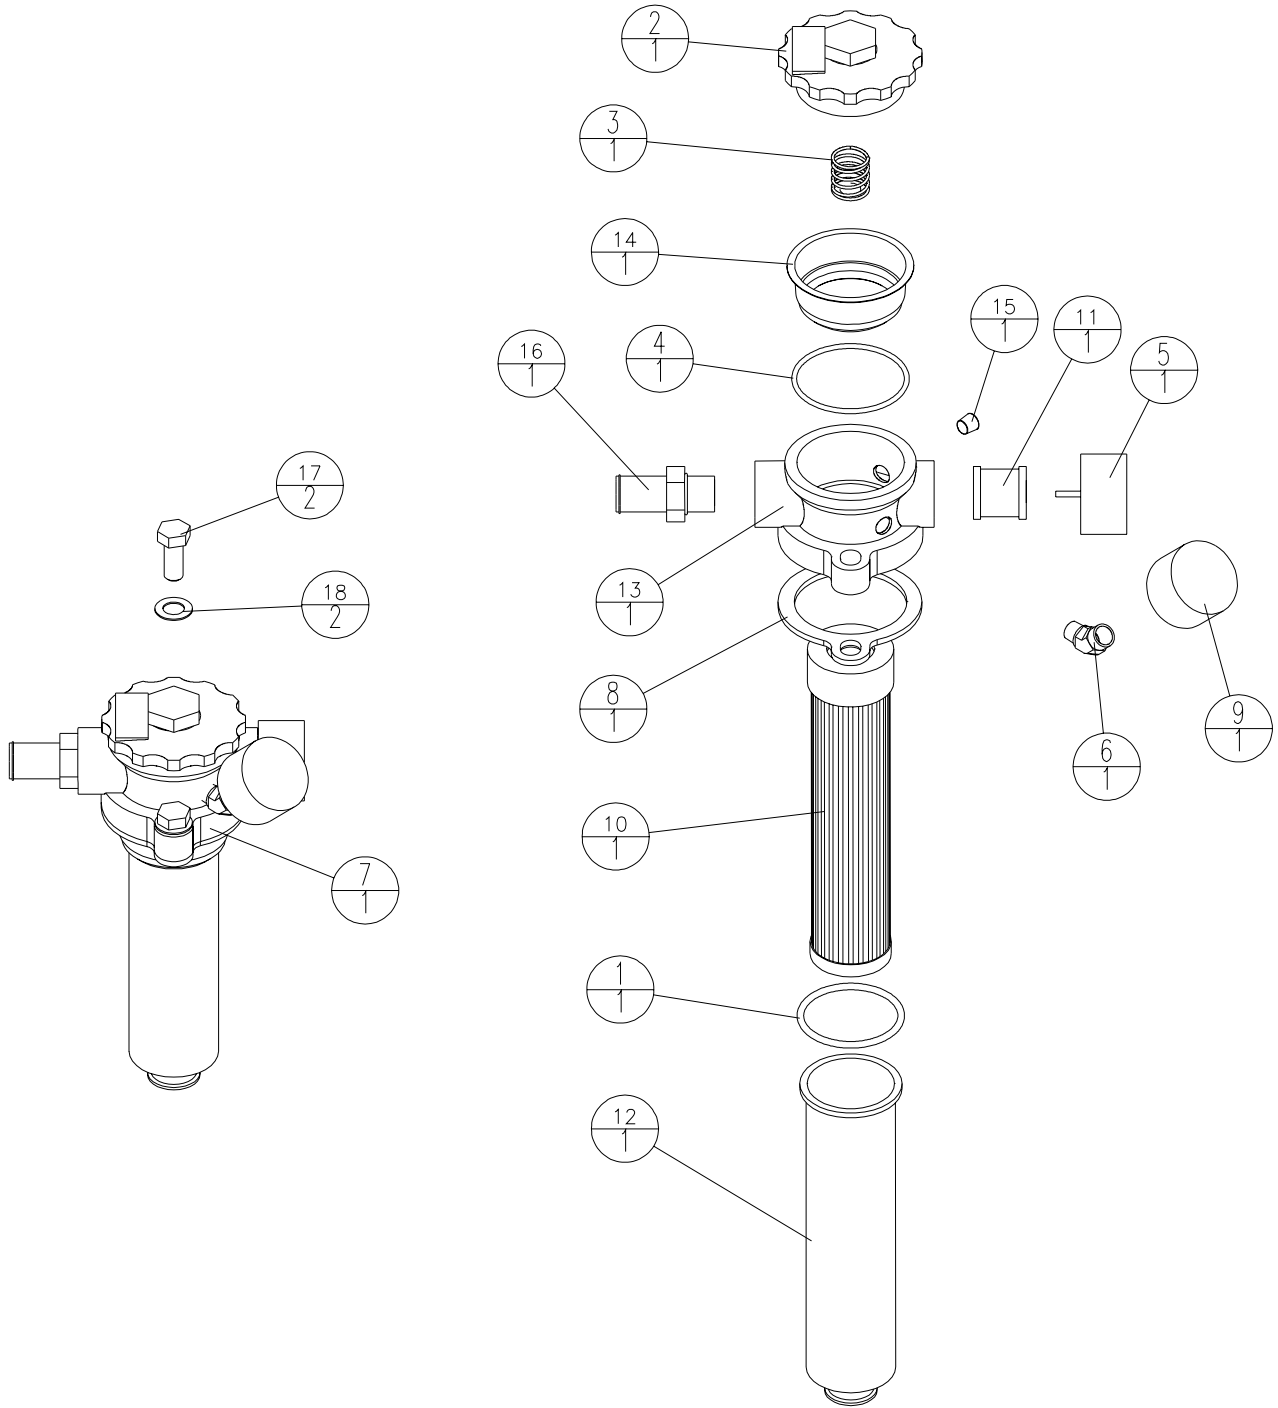

PARTS LIST

Front Frame WP3100R

ITEM	PART NO.	DESCRIPTION	QTY
1	32299	O-RING 5/8 ID X 3/32 DIA	1
2	32300	GAGE SIGHT OIL	1
3	35448	CLAMP 5/8 RUBBER LOOP	3
4	43608	PANEL WELD FRONT LH	1
5	43668	WELD SIDE COVER	2
6	46107	PLUG 1/2NPT SQ HD BLK	1
7	46774	PLUG 3/4 NPT MAGNETIC SQ HD	2
8	47373	LATCH DRAW LOCKABLE	2
9	47381	HAIRPIN 3/8-3/4 .093 ZN	1
10	50119	BRACKET CABLE	1
11	50867-2	WELD FRAME FRONT	1
12	80406	HHCS M8-1.25 X 20 8.8 ZN	1
13	80758	HHCS M6-1 X 20 8.8 ZN	2
14	80805	WSHRL M12 SPLIT ZN	4
15	80807	WSHR FLAT M12 X 24 ZN	4
16	80811	HHCS M6-1 X 25 8.8 ZN	4
17	80817	NUTNY M8-1.25 ZN	1
18 *	80836	HHCS M6-1 X 16 8.8 ZN	1
19 *	80847	BHSCS M6-1 X 20 10.9 BLK	4
20	80851	NUTNY M6-1 ZN	6
21	80856	WSHR FLAT M6 X 12 ZN	12
22	80857	WSHR FLAT M8 X 16 ZN	2
23	80860	WSHRL M6 SPLIT ZN	3
24 *	80873	HHCS M12-1.75 X 30 10.9 ZN	4
25	80877	HHCS M4-.7 X 16 8.8 ZN	4
26	80878	NUTNY M4-0.7 ZN	4
27	80880	WSHR FLAT M4 X 9 ZN	4
28 *	80881	HHCS M6-1 X 50 8.8 ZN	2
29	81181	WSHR FLAT M6 X 18 ZN	1

* LOCTITE 262

PARTS LIST

In-Tank Filter WP3100R