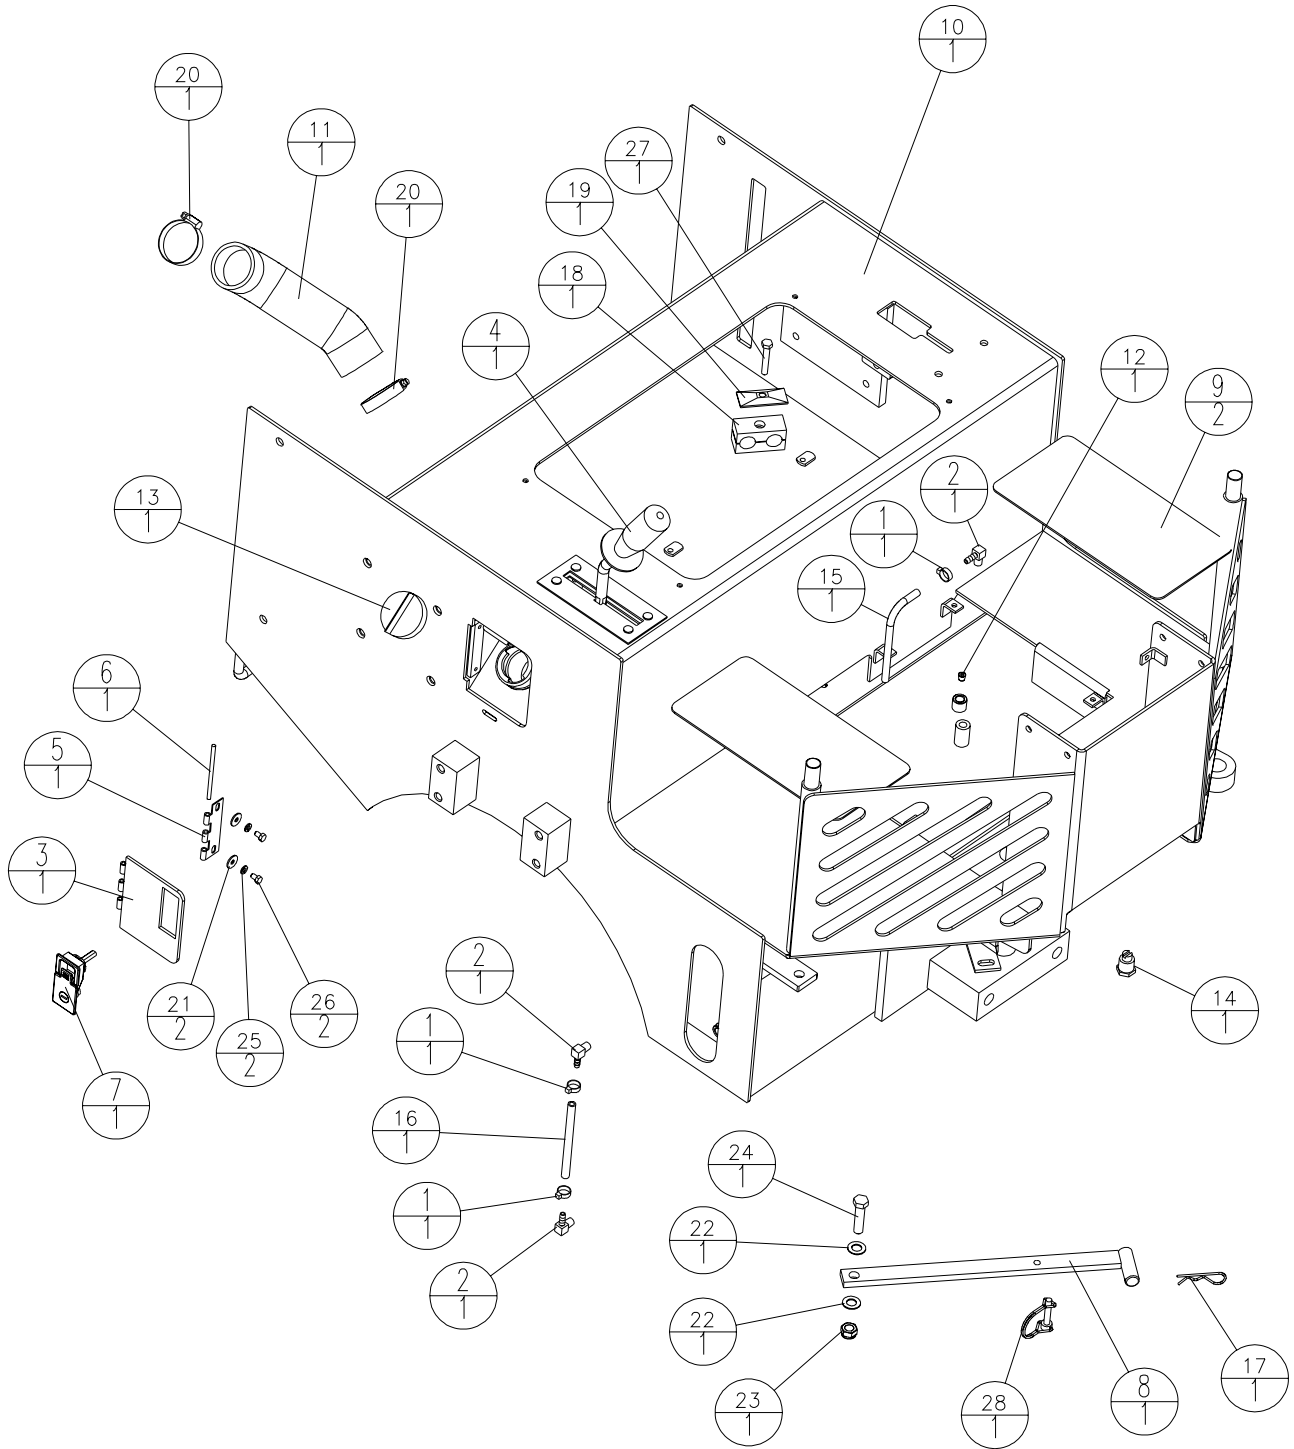

PARTS LIST

Rear Frame WP3100R

PARTS LIST

Rear Frame WP3100R

ITEM	PART NO.	DESCRIPTION	QTY
1	34089	CLAMP HOSE 5/8	3
2	34486	ELBOW 90 1/8NPT X 1/4H	3
3	39718-2	DOOR FUEL WELD	1
4	39738	CONTROL FWD/RVS	1
5	39747-2	HINGE FUEL DOOR 3in LG	1
6	39748	PIN FUEL DOOR	1
7	41023	LATCH FUEL DOOR	1
8	43580-2	WELD LINK TRANSPORT	1
9	43674	SKID TREAD 6 X 12	2
10	44618-2	WELD FRAME REAR WP3100R	1
11	44995	HOSE FILL FUEL	1
12	46011	PLUG 1/8 NPT HEX SOC BLK	1
13	46059	CAP, FUEL FILLER NECK	1
14	46108	PLUG MAGN. 1/2 HXHD	1
15	46186	HOSE 1/4 LOW PRESSURE	1
16	46897	TUBE TEFLON.25in X 5.125in LG	1
17	47381	HAIRPIN 3/8-3/4 .093 ZN	1
18	47455	CLAMP SPLIT DUAL HOSE 21.3 21.3	1
19	47456	COVER PLATE DUAL HOSE	1
20	47511	CLAMP HOSE #36 SST	2
21	80347	WSHR WROT 1/4 ZN	2
22	80807	WSHR FLAT M12 X 24 ZN	2
23	80830	NUTNY M12-1.75 ZN	1
24	80844	HHCS M12-1.75 X 50 8.8 ZN	1
25	80860	WSHRL M6 SPLIT ZN	2
26*	80865	HHCS M6-1 X 10 8.8 ZN	2
27*	80883	HHCS M8-1.25 X 50 8.8 ZN	1
28	80962	PIN SNAP SAFTEY 5/16 ODX 1 3/8 GRIP LGTH	1

* LOCTITE 262