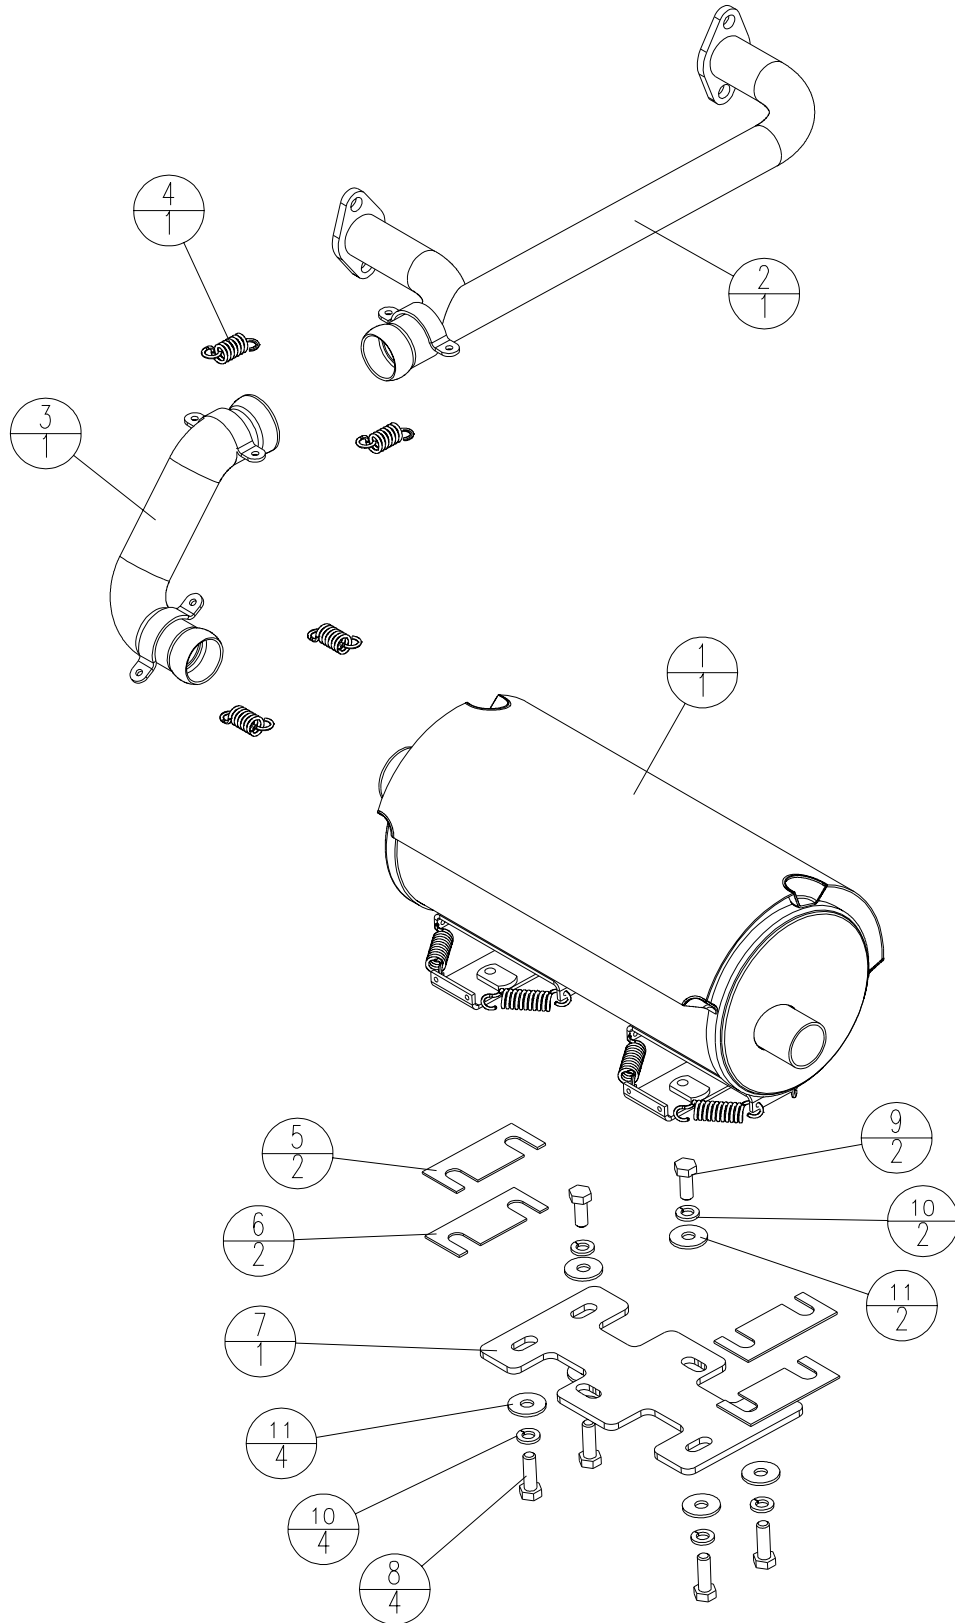

PARTS LIST

Exhaust Honda

PARTS LIST

Exhaust Honda

ITEM	PART NO.	DESCRIPTION	QTY
1	31345	MUFFLER GX610	1
2	31346	MANIFOLD GX610	1
3	31347	ELBOW MUFFLER GX610	1
4	31348	SET SPRING MUFFLER	1
5	45896-2	SHIM MUFFLER 16GA	2
6	45897-2	SHIM MUFFLER 11GA	2
7	45898-2	PLATE MOUNT MUFFLER	1
8*	80087	HHCS M8-1.25 X 25 8.8 ZN	4
9*	80406	HHCS M8-1.25 X 20 8.8 ZN	2
10	80812	WSHRL M8 SPLIT ZN	6
11	80813	WSHR FLAT M8 X 24 ZN	6

* LOCTITE 262