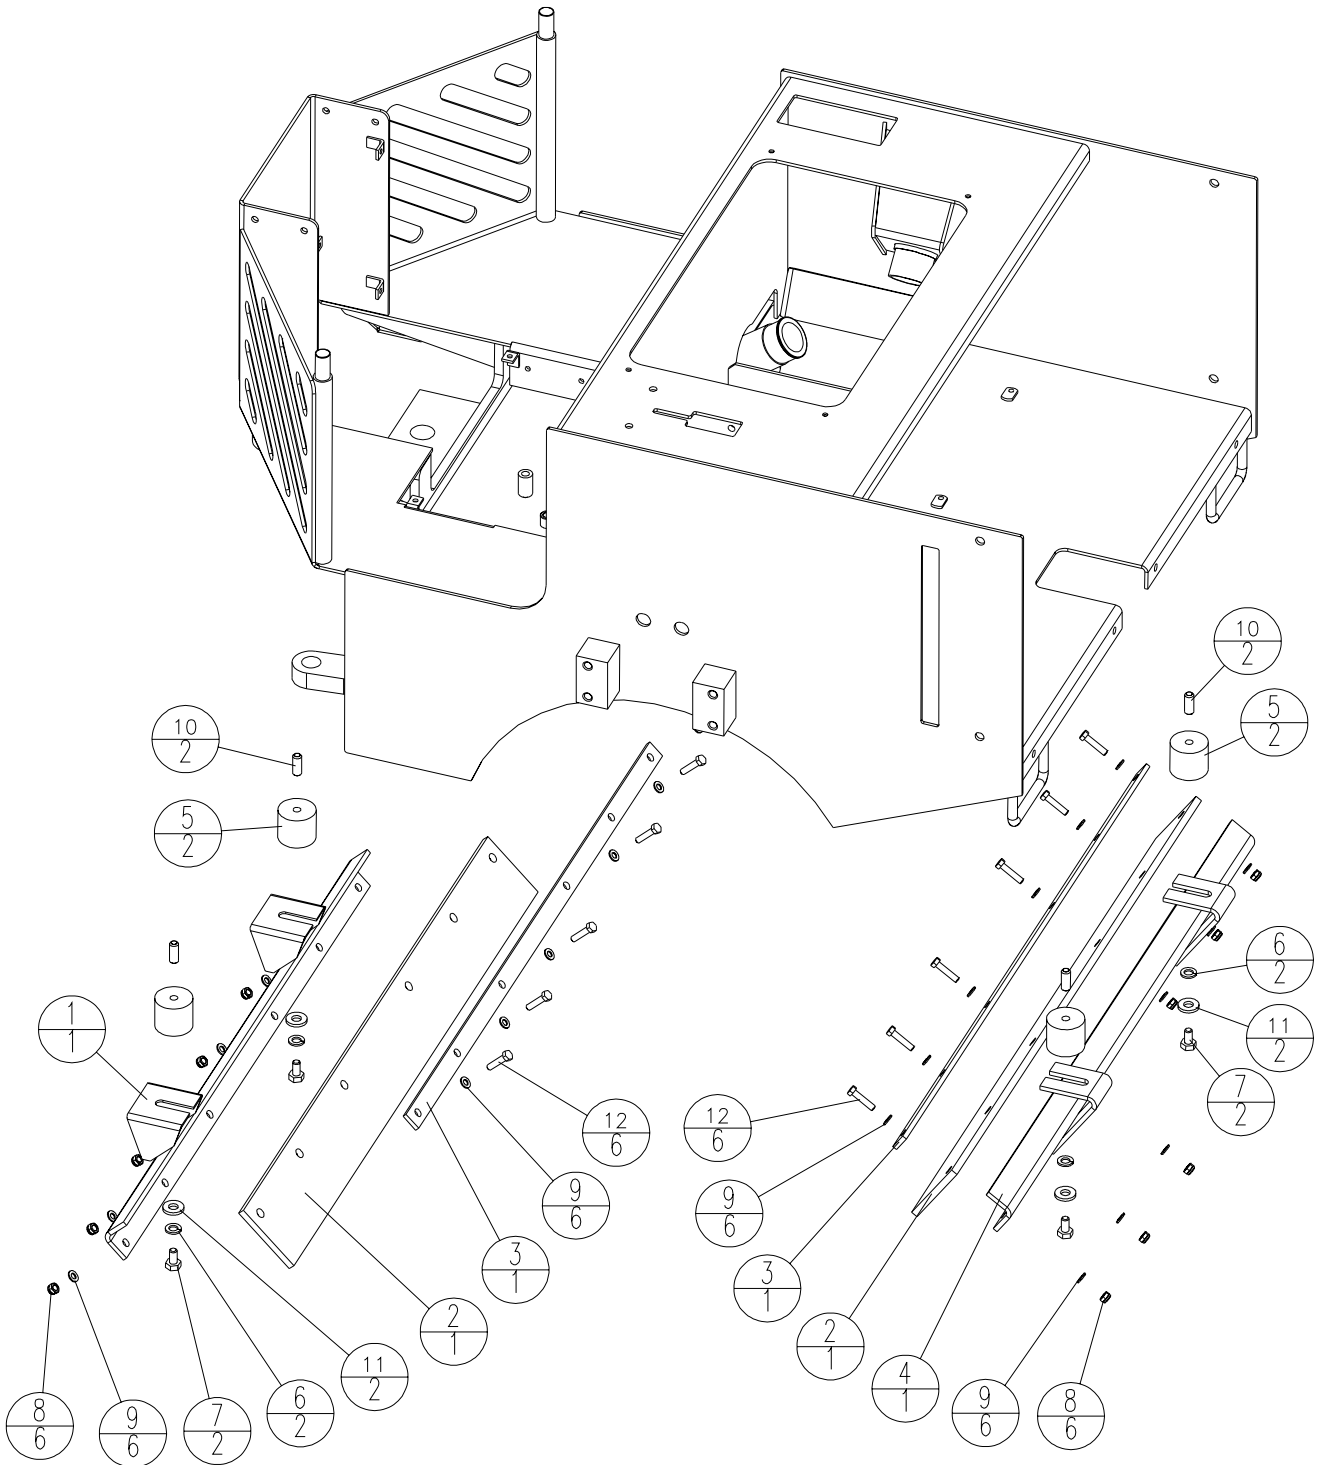

PARTS LIST

Rear Scrapers WP3100R, WP3100D

PARTS LIST

Rear Scrapers WP3100R, WP3100D

ITEM	PART NO.	DESCRIPTION	QTY
1	43587-2	WELD SCRAPER INNER	1
2	43591	SCRAPER 3/8X4X35.50	2
3	43596-2	BACKER SCRAPER	2
4	43597-2	WELD SCRAPER OUTER	1
5	47382	SHOCKMOUNT	4
6	80805	WSHRL M12 SPLIT ZN	4
7*	80808	HHCS M12-1.75 x 20 8.8 ZN	4
8	80817	NUTNY M8-1.25 ZN	12
9	80857	WSHR FLAT M8 X 16 ZN	24
10*	80874	SHSS M12-1.75 X 30 45H ZN	4
11	80891	WSHR FLAT M12 X 28 ZN	4
12	80892	HHCS M8-1.25 X 35 8.8 ZN	12

* LOCTITE 262