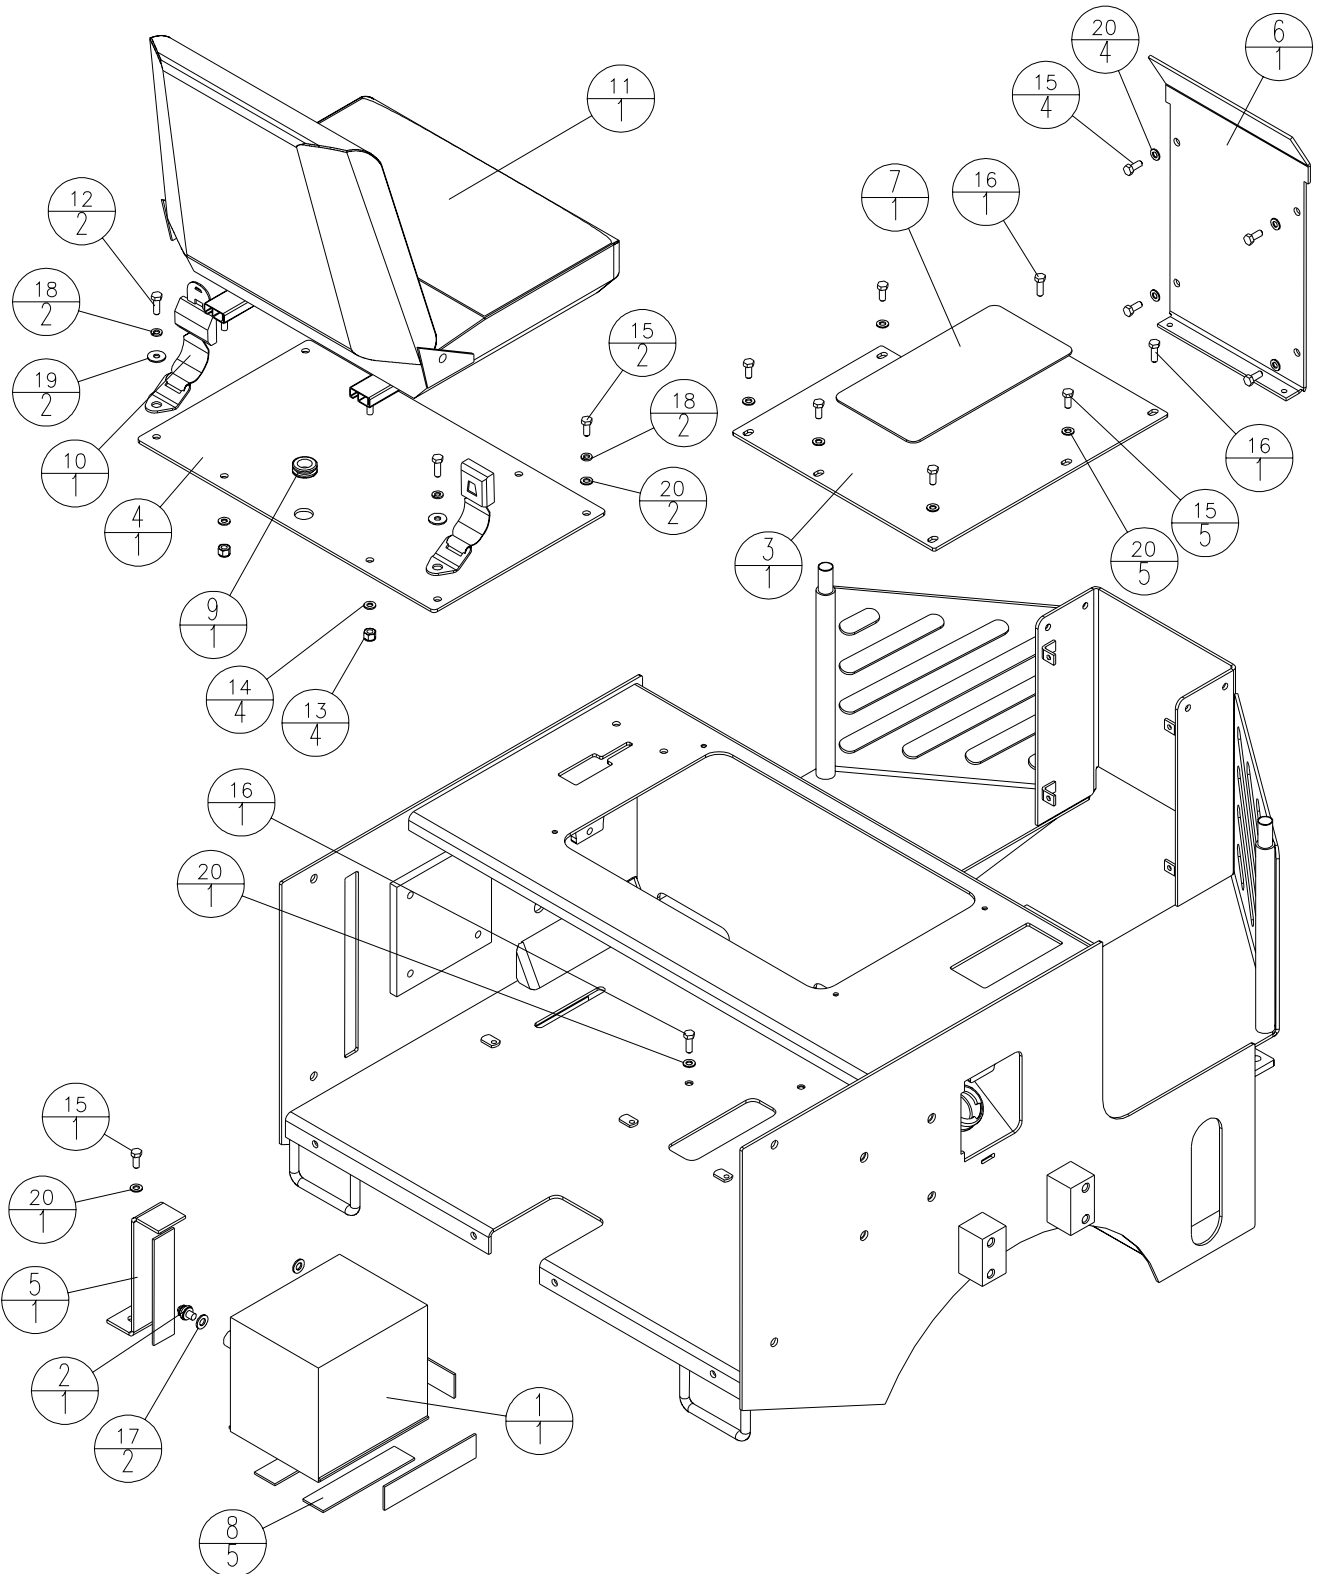

PARTS LIST

Battery/Seat/Covers WP3100R, WP3100D

PARTS LIST

Battery/Seat/Covers WP3100R, WP3100D

ITEM	PART NO.	DESCRIPTION	QTY
1	38543	BATTERY 12V 540 CCA	1
2	39355	SET BOLT BATTERY AVR/DDR	1
3	39716-2	PANEL FLOOR	1
4	43530-2	COVER SEAT	1
5	43638-2	STRAP BATTERY	1
6	43648-2	COVER STEERING LOWER	1
7	43674	SKID TREAD 6 X 12	1
8	47244	RBR 60 DURO 1.5 X 6.75	5
9	47257	GROMMET .69 ID X 1.00 GD	1
10	47439	SEATBELT LAP ROPS	1
11	48424	SEAT ASSY W/WM1019 SWITCH	1
12*	80087	HHCS M8-1.25 X 25 8.8 ZN	2
13	80114	NUTNY 5/16-18 ZN	4
14	80348	WSHR WROT 5/16 ZN	4
15*	80406	HHCS M8-1.25 X 20 8.8 ZN	12
16	80802	HWHST M8-1.25 x 25 TY-D ZN	3
17	80806	WSHR FLAT M10 X 20 ZN	2
18	80812	WSHRL M8 SPLIT ZN	4
19	80813	WSHR FLAT M8 X 24 ZN	2
20	80857	WSHR FLAT M8 X 16 ZN	13

* LOCTITE 262