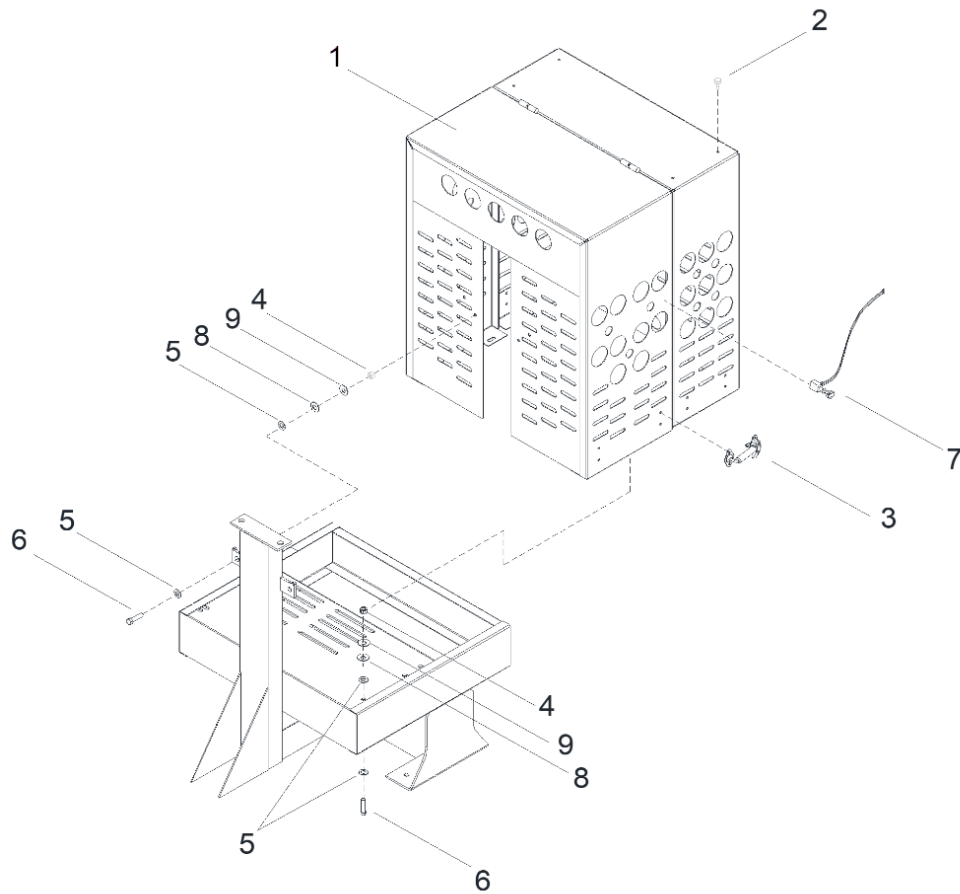

HOOD ASSEY BREAK DOWN						
ITEM	SKU #	PART #	DESCRIPTION	C6C	C9C	C12C
1	0110CO01GA	702047	HOOD, HINGED ASSY SINCE THE SERIES CM7-CM12 - C131 - BLACK	1	1	1
2	0000RF01GA	201544	RUBBER SCREW 1/4" FOR SHROUD - T158 - C159 - 201544	2	2	2
3	0000RF02GA	201543	SHROUD HOOK ASSEMBLY - T160 - C161 - 701004 - 201543	2	2	2
4	TCCS038GAL	227830	HEX LOCK NUT 3/8" - 227830 - T114 - C142	4	4	4
5	RNPX038GAL	701032	PLAIN WASHER 3/8" - T112 - C139 - 174986 - 701032 - C140	8	8	8
6	TOCD038112	226230	HEX BOLT 3/8" X 1-1/2" - T176 - C141 - 226230	4	4	4
7	1000KI04GA	701007	ENGINE KILL SWITCH ASSEY RED (WITH HARNESS) 701007 - T193	1	1	1
7	0200KI01GA	290100	ENGINE N.O KILL SWITCH RED (NO HARNESS) - 816769AS - 112500 - T195-1	1	1	1
8	RNPX012GAL	174470	PLAIN WASHER 1/2"	4	4	4
9	RNPH012ESP	701030	NEOPRENE WASHER 2" X 1/2" X 1/16" - 0000R03FGA - 701030 - C168 - C180	4	4	4