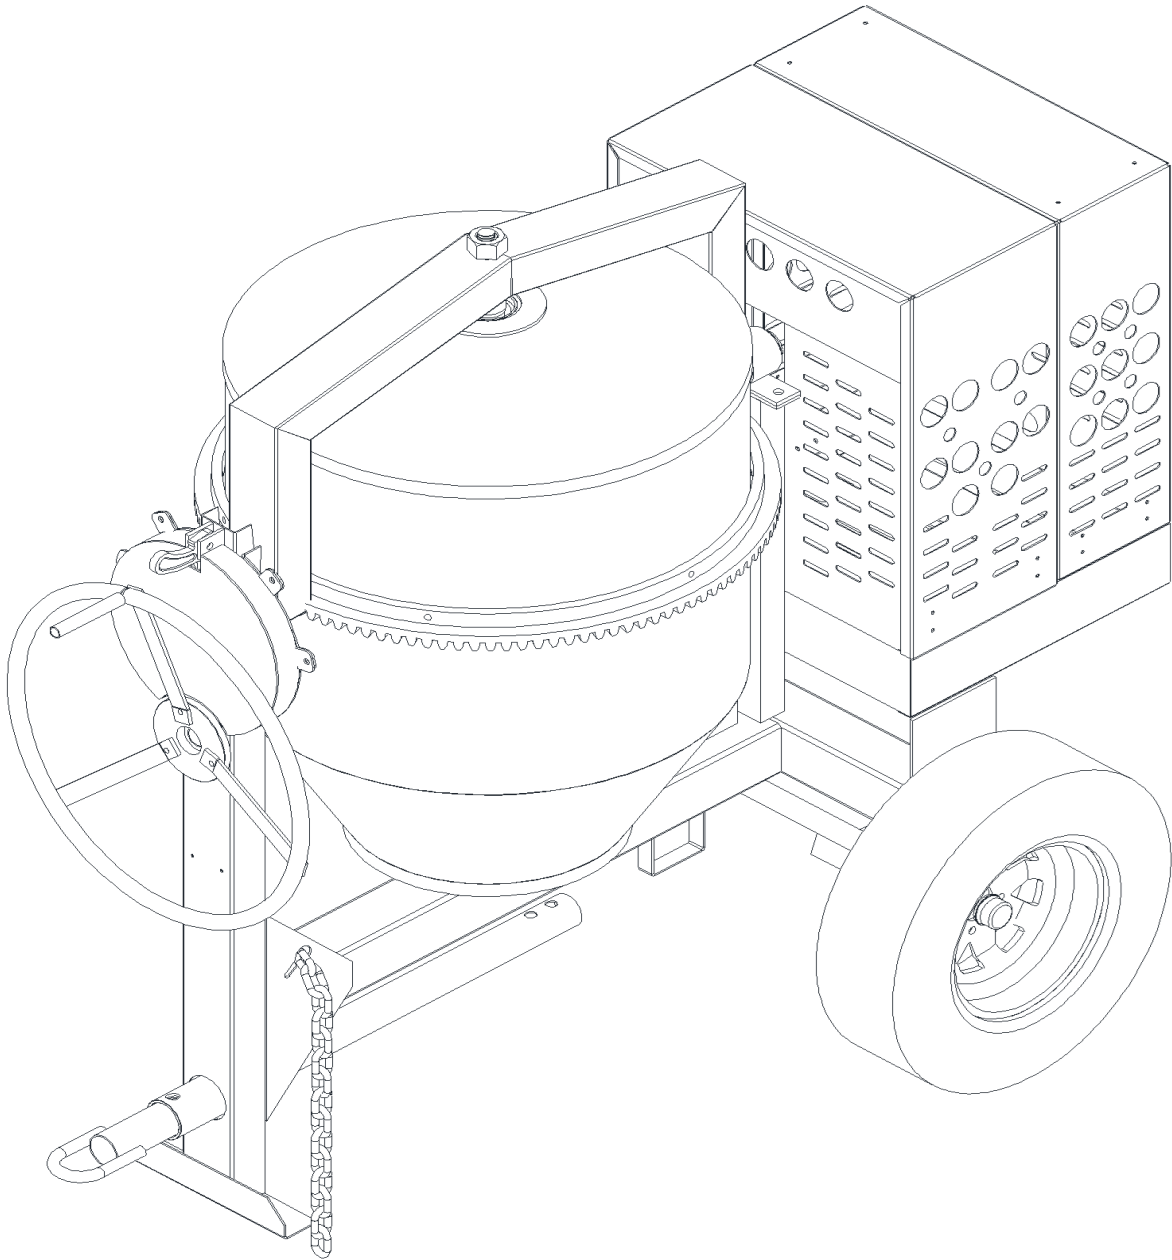

C6C – C9C – C12C (T-FRAME) PARTS BREAKDOWN

FRAME ASSEY BREAK DOWN						
ITEM	SKU #	PART #	DESCRIPTION	C6C	C9C	C12C
1	0113SC01FR	702200	STEERING WHEEL BRAKE CM (T-FRAME) - C103T - 702200	1	1	1
2	TOCD012212	226690	HEX BOLT HD 1/2" X 2-1/2" - T104 - C146 - 226690	5	5	5
3	TCCN012GAL	702201	HEX LOCK NUT 1/2" - T190 - C178 - 702201	2	2	2
4	0100FG01FR	702202	STEERING WHEEL LOCK PIN BREAK CM - C104 - 702202	1	1	1
5	TOCD038112	226230	HEX BOLT 3/8" X 1-1/2" - T176 - C141 - 226230	3	3	3
6	RNRX038GAL	176230	LOCK WASHER 3/8" T113 - C144 -176230	4	4	4
7	0113FG01VO	702203	CONTROL HANDLE BLOCK 5-15/16" E.D. X 1-1/4" W/6205 BRG FOR ALL CM C536 - 702203 (NEW STYLE)	1	1	1
8	0103SC01VO	702204	STEERING WHEEL HANDLE W/ GRIP ALL CM - C110	1	1	1
9	TCCS038GAL	227830	HEX LOCK NUT 3/8" - 227830 - T114 - C142	3	3	3
10	RNPX038GAL	174986	PLAIN WASHER 3/8" (T112 - C139 - 174986)	12	12	12
11	TCCS012GAL	227854	HEX LOCK NUT 1/2" - T106 - 227854 - C304 - C173	12	12	12
12	0130SC02RD	702058	STANDARD CM AXLE, ASSY INCLUDES HUBS - 702058 - C134 - C195	1	0	0
12	0113RF01TA	702205	TORSION AXLE (UPGRADE) FOR CM-T 702205	1	1	1
13	0200KI03RD	702071	WHEEL HUB W/ 1" BRG L44643 & DUST CAP - 702071 - T129 - C135 (NEW STYLE)	2	2	2
14	0000CO02RD	431063	WHEEL & TIRE ASSY 4.8 X 12" - T137-12 - C137- 431063	2		
14	0000CO01RD	431081	WHEEL & TIRE ASSY 165-80 R13" - T137 - 431081 - C136	2	2	2
15	0113CO01PT	702206	DRUM YOKE PILLOW BLOCK - C537 (FOR T-FRAME)	1	1	1
16	0170CO01GF	702207	CONTROL HANDLE SAFETY GEAR GUARD FRONT CMT - C538	1	1	1