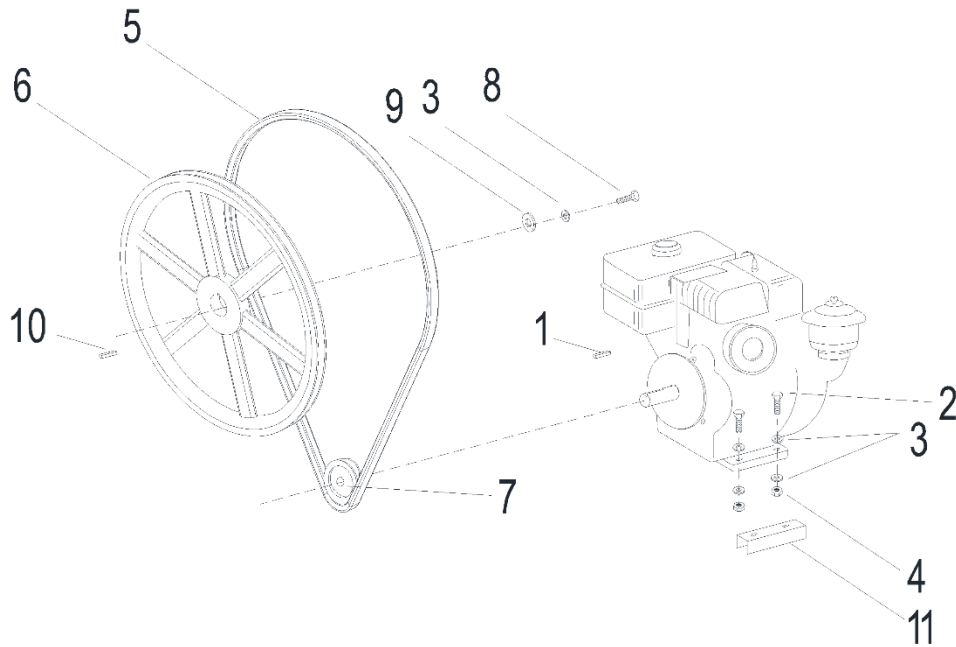

TRANSM ASSEY BREAK DOWN						
ITEM	SKU #	PART #	DESCRIPTION	C6C	C9C	C12C
*	202002M	202002M	HONDA ENGINE GX160	1	1	
*	202008M	202008M	HONDA ENGINE GX240	1	1	
*	202012M	202012M	HONDA ENGINE GX390			1
*	BALDOR	N/A	ELECTRIC MOTOR VAIROUS OPTIONS	1	1	1
1	0170CC01MO	701027	KEY 1/4 X 1-1/4 - 701027 - C152 - T483 - 0000CU01TR	1		
1	0200CU03TR	N/A	ENGINE KEY 3/16" FOR 5HP - C514 - T147-1	1	1	1
1	0200CU02TR	N/A	ENGINE KEY 1/4 FOR 8HP & 13HP - T147	1	1	1
2	TOCD056312	119880	BOLT HEXHD, 5/16" X 3-1/2" FOR 5.5 HP GAS ENGINE - C563 - 119880	4		
2	TOCD038200	226250	HEX BOLT HD, GR5 3/8" X 2" - 226250 - T145- C158	4	4	4
2	TOCD038100	226210	HEX BOLT 3/8 X 1 - C138 - 226210 (ELECTRIC MOTORS)	4	4	4
3	RNPX038GAL	701032	PLAIN WASHER 3/8" - T112 - C139 - 174986 - 701032 - C140	9	9	9
4	TCCS056GAL	227821	HEX HEAD LOCK NUT 5/16" FOR 5.5 HP GAS ENGINE	4		
4	TCCS038GAL	227830	HEX LOCK NUT 3/8" - 227830 - T114 - C142	4	4	4
5	0000BNB63	701043	BELT-V B63 FOR CM GAS ENGINE UNITS (T-FRAME) - C129-T	1	1	1
5	0000BNB63	701043	BELT-V B63 FOR CM ELECTRIC UNITS (T-FRAME) - C129-T IF USED BRACKETS T165*	1	1	1
5	0000BNB66	N/A	BELT-V B66 FOR CM ELECTRIC UNITS (T-FRAME) *IF NOT USED BRACKETS T165*	1	1	1
6	POFG190516TK	702044	PULLEY 19" X 1 GROOVE CM - C125 - 702044	1	1	1
7	POFG212034	702049	PULLEY 2-1/2" X CAL 3/4" (AK2534) FOR 5.5 HP GAS ENGINE - 702049 - 411871 - C126	1		
7	POFG212100	702050	PULLEY 2-1/2" X CAL. 1" -702050 - 459960 - C127 (8 HP -13 HP ENGINE)	1	1	1
7	POFG212058	702051	PULLEY 2-1/2" X 5/8" (AK2558) - 702051 C185 (.5 HP - 1.5 HP MOTOR)	1		
7	POFG212078	702052	PULLEY 2-1/2" X CAL 7/8" 1 GROOVE (AK2578) - 702052 (2 HP MOTOR)	1	1	1
7	POFG212118	702053	PULLEY 2-1/2" X CAL 1 1/8" - 702053 (3 HP - 5HP MOTOR)		1	1
8	TOFD038100	701044	HEX BOLT HD, GR5 3/8 X 1 NF - T116	1	1	1
9	RNPX038GAL	701032	PLAIN WASHER 3/8" - T112 - C139 - 174986 - 701032 - C140	9	9	9
10	0170LA01TR	701032	SPRING WASHER 3/8" - C140 - C701032	1	1	1
11	0201PL01MO	702223	RAISING HEIGHT BRACKET FOR 5.5HP ENGINE & ELECTRIC MOTOR - T165	OP		
12	0170CC01MO	701027	KEY 1/4 X 1-1/4 - 701027 - C152 - T483 - 0000CU01TR	1	1	1