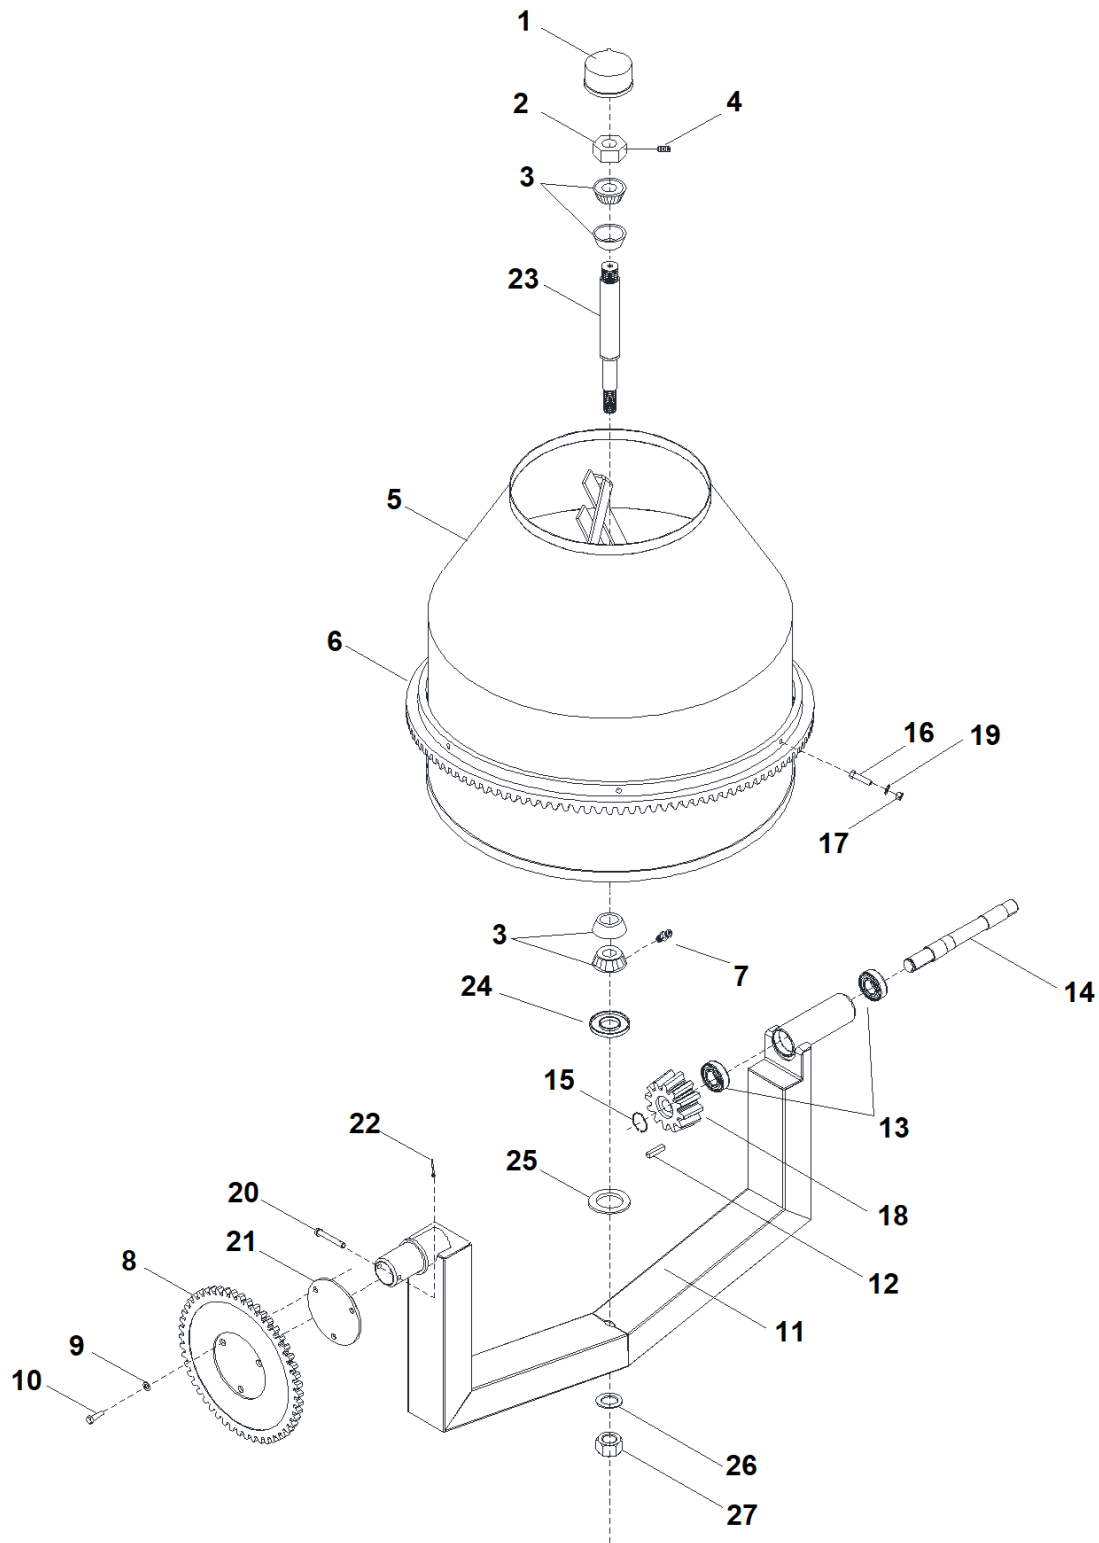

C6C – C9C – C12C (T-FRAME) PARTS BREAKDOWN

FRAME ASSEY BREAK DOWN						
ITEM	SKU #	PART #	DESCRIPTION	C6C	C9C	C12C
1	0113SC01FR	702200	STEERING WHEEL BRAKE CM (T-FRAME) - C103T - 702200	1	1	1
2	TOCD012212	226690	HEX BOLT HD 1/2" X 2-1/2" - T104 - C146 - 226690	5	5	5
3	TCCN012GAL	702201	HEX LOCK NUT 1/2" - T190 - C178 - 702201	2	2	2
4	0100FG01FR	702202	STEERING WHEEL LOCK PIN BREAK CM - C104 - 702202	1	1	1
5	TOCD038112	226230	HEX BOLT 3/8" X 1-1/2" - T176 - C141 - 226230	3	3	3
6	RNRX038GAL	176230	LOCK WASHER 3/8" T113 - C144 -176230	4	4	4
7	0113FG01VO	702203	CONTROL HANDLE BLOCK 5-15/16" E.D. X 1-1/4" W/6205 BRG FOR ALL CM C536 - 702203 (NEW STYLE)	1	1	1
8	0103SC01VO	702204	STEERING WHEEL HANDLE W/ GRIP ALL CM - C110	1	1	1
9	TCCS038GAL	227830	HEX LOCK NUT 3/8" - 227830 - T114 - C142	3	3	3
10	RNPX038GAL	174986	PLAIN WASHER 3/8" (T112 - C139 - 174986)	12	12	12
11	TCCS012GAL	227854	HEX LOCK NUT 1/2" - T106 - 227854 - C304 - C173	12	12	12
12	0130SC02RD	702058	STANDARD CM AXLE, ASSY INCLUDES HUBS - 702058 - C134 - C195	1	0	0
12	0113RF01TA	702205	TORSION AXLE (UPGRADE) FOR CM-T 702205	1	1	1
13	0200KI03RD	702071	WHEEL HUB W/ 1" BRG L44643 & DUST CAP - 702071 - T129 - C135 (NEW STYLE)	2	2	2
14	0000CO02RD	431063	WHEEL & TIRE ASSY 4.8 X 12" - T137-12 - C137- 431063	2		
14	0000CO01RD	431081	WHEEL & TIRE ASSY 165-80 R13" - T137 - 431081 - C136	2	2	2
15	0113CO01PT	702206	DRUM YOKE PILLOW BLOCK - C537 (FOR T-FRAME)	1	1	1
16	0170CO01GF	702207	CONTROL HANDLE SAFETY GEAR GUARD FRONT CMT - C538	1	1	1

DRUM ASSEY BREAK DOWN

ITEM	SKU #	PART #	DESCRIPTION	C6C	C9C	C12C
1	0100FG01TQ	702033	CM INSIDE DRUM CM CAP - C118 - 702033	1	1	1
2	TCCN138MAQ	701036	HEX NUT, 1-3/8" - C117 - 701048	2	2	2
3	0000BA2788	701014	BALL BEARING, TRB CO&SL 4T-LM67048L (W/ CUP BA2788/20) - C150 - 701014 (NEW STYLE) 2010	2	2	1
3	0000BA104949	701015	BALL BEARING, LM104949 FOR CM - C171 - 701015 (BEFORE 2012 CM12V & NEW CM12T)			1
4	OPCR038012	702072	ALLEN SCREW 3/8 X 1/2 - 702072 - C116	2	2	2