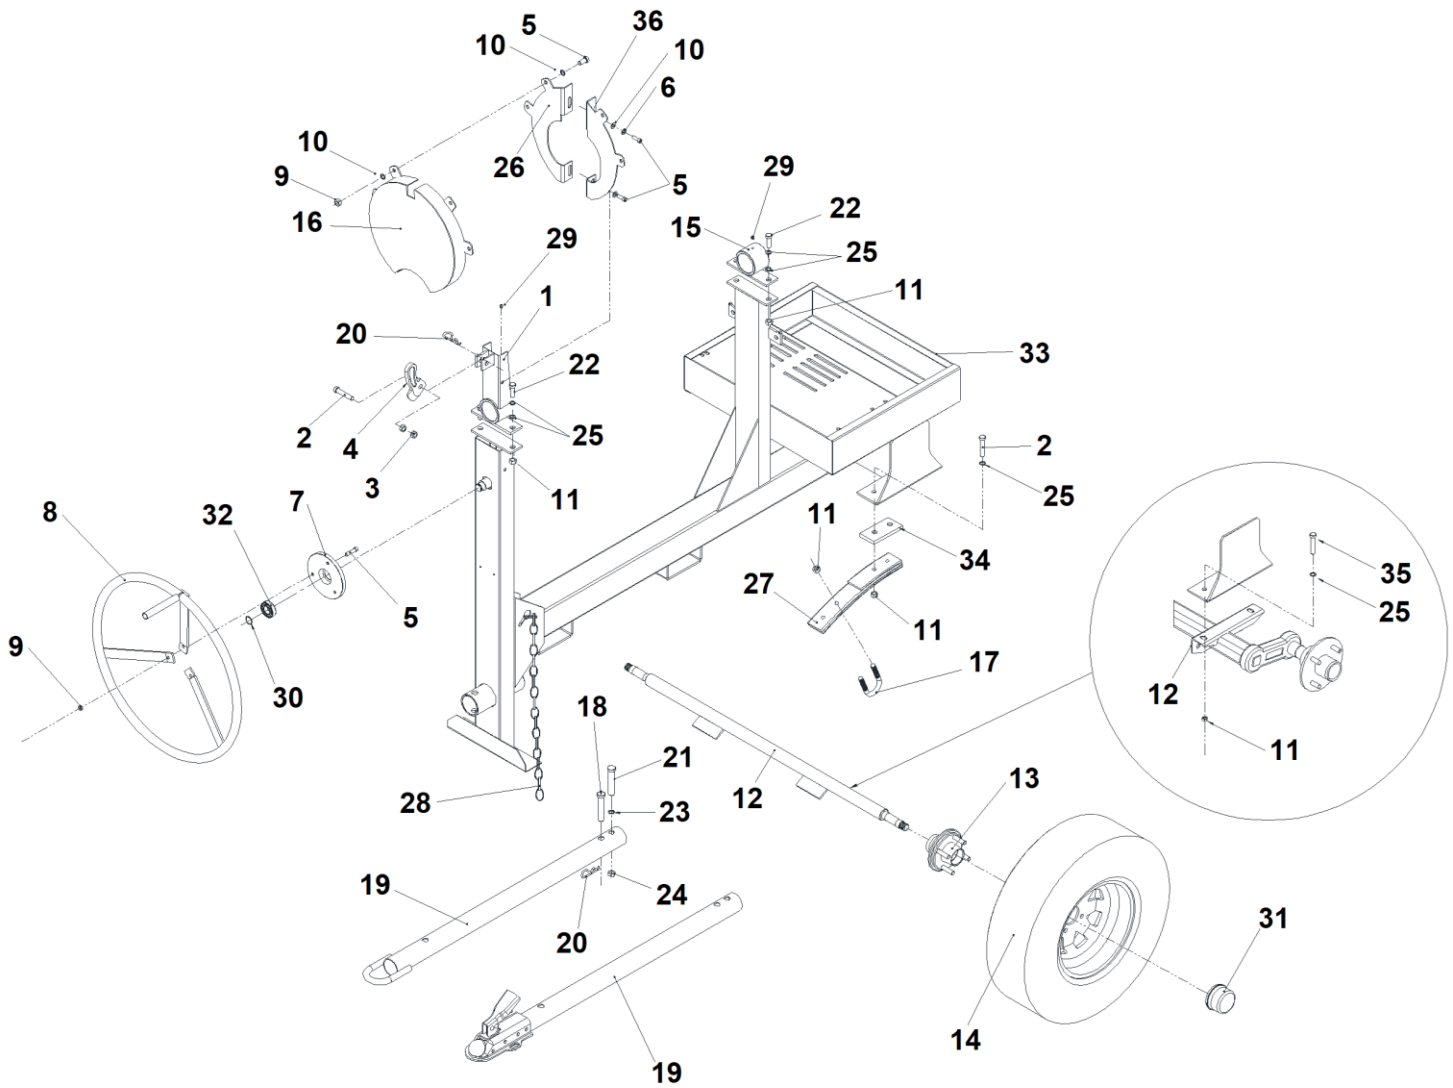

C6C – C9C – C12C (T-FRAME) PARTS BREAKDOWN

FRAME ASSEY BREAK DOWN						
ITEM	SKU #	PART #	DESCRIPTION	C6C	C9C	C12C
1	0113SC01FR	702200	STEERING WHEEL BRAKE CM (T-FRAME) - C103T - 702200	1	1	1
2	TOCD012212	226690	HEX BOLT HD 1/2" X 2-1/2" - T104 - C146 - 226690	5	5	5
3	TCCN012GAL	702201	HEX LOCK NUT 1/2" - T190 - C178 - 702201	2	2	2
4	0100FG01FR	702202	STEERING WHEEL LOCK PIN BREAK CM - C104 - 702202	1	1	1
5	TOCD038112	226230	HEX BOLT 3/8" X 1-1/2" - T176 - C141 - 226230	3	3	3
6	RNRX038GAL	176230	LOCK WASHER 3/8" T113 - C144 -176230	4	4	4
7	0113FG01VO	702203	CONTROL HANDLE BLOCK 5-15/16" E.D. X 1-1/4" W/6205 BRG FOR ALL CM C536 - 702203 (NEW STYLE)	1	1	1
8	0103SC01VO	702204	STEERING WHEEL HANDLE W/ GRIP ALL CM - C110	1	1	1
9	TCCS038GAL	227830	HEX LOCK NUT 3/8" - 227830 - T114 - C142	3	3	3
10	RNPX038GAL	174986	PLAIN WASHER 3/8" (T112 - C139 - 174986)	12	12	12
11	TCCS012GAL	227854	HEX LOCK NUT 1/2" - T106 - 227854 - C304 - C173	12	12	12
12	0130SC02RD	702058	STANDARD CM AXLE, ASSY INCLUDES HUBS - 702058 - C134 - C195	1	0	0
12	0113RF01TA	702205	TORSION AXLE (UPGRADE) FOR CM-T 702205	1	1	1
13	0200KI03RD	702071	WHEEL HUB W/ 1" BRG L44643 & DUST CAP - 702071 - T129 - C135 (NEW STYLE)	2	2	2
14	0000CO02RD	431063	WHEEL & TIRE ASSY 4.8 X 12" - T137-12 - C137- 431063	2		
14	0000CO01RD	431081	WHEEL & TIRE ASSY 165-80 R13" - T137 - 431081 - C136	2	2	2
15	0113CO01PT	702206	DRUM YOKE PILLOW BLOCK - C537 (FOR T-FRAME)	1	1	1
16	0170CO01GF	702207	CONTROL HANDLE SAFETY GEAR GUARD FRONT CMT - C538	1	1	1

DRUM ASSEY BREAK DOWN

ITEM	SKU #	PART #	DESCRIPTION	C6C	C9C	C12C
1	0100FG01TQ	702033	CM INSIDE DRUM CM CAP - C118 - 702033	1	1	1
2	TCCN138MAQ	701036	HEX NUT, 1-3/8" - C117 - 701048	2	2	2
3	0000BA2788	701014	BALL BEARING, TRB CO&SL 4T-LM67048L (W/ CUP BA2788/20) - C150 - 701014 (NEW STYLE) 2010	2	2	1
3	0000BA104949	701015	BALL BEARING, LM104949 FOR CM - C171 - 701015 (BEFORE 2012 CM12V & NEW CM12T)			1
4	OPCR038012	702072	ALLEN SCREW 3/8 X 1/2 - 702072 - C116	2	2	2