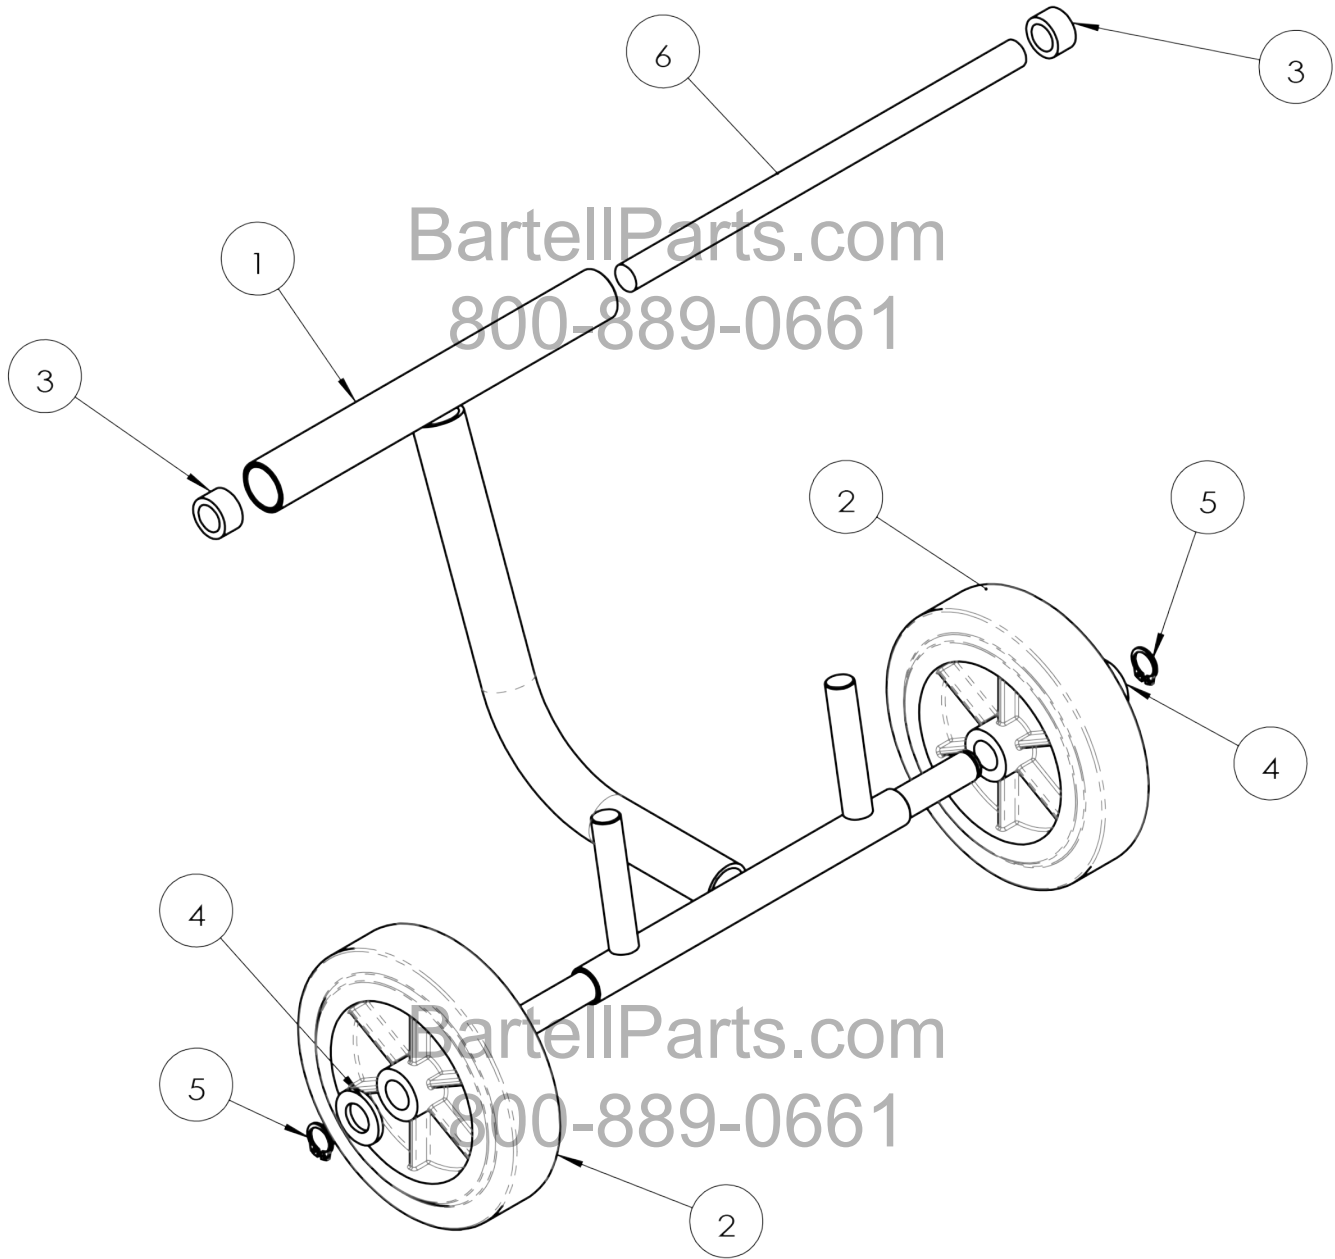

PARTS LIST 2 – FORWARD PLATE COMPACTORS

WHEELS: BCF1080

WHEELS: BCF1080 – PARTS LIST 2

Item #	Part #	Description	QTY	Remarks
1	CPC-E60-W-001	WHEELS FRAME	1	
2	CPC-E60-W-002	WHEELS	2	
3	CPC-E60-W-003	COLLAR	2	
4	CPC-E60-W-004	WASHER M12	2	
5	CPC-E60-W-005	CIRCLIP M12	2	
6	CPC-E60-W-006	SHAFT	1	
1	CPC-E60-W-001	WHEELS FRAME	1	
2	CPC-E60-W-002	WHEELS	2	
3	CPC-E60-W-003	COLLAR	2	
4	CPC-E60-W-004	WASHER M12	2	
5	CPC-E60-W-005	CIRCLIP M12	2	
6	CPC-E60-W-006	SHAFT	1	
1	CPC-E60-W-001	WHEELS FRAME	1	
2	CPC-E60-W-002	WHEELS	2	

BartellParts.com
800-889-0661