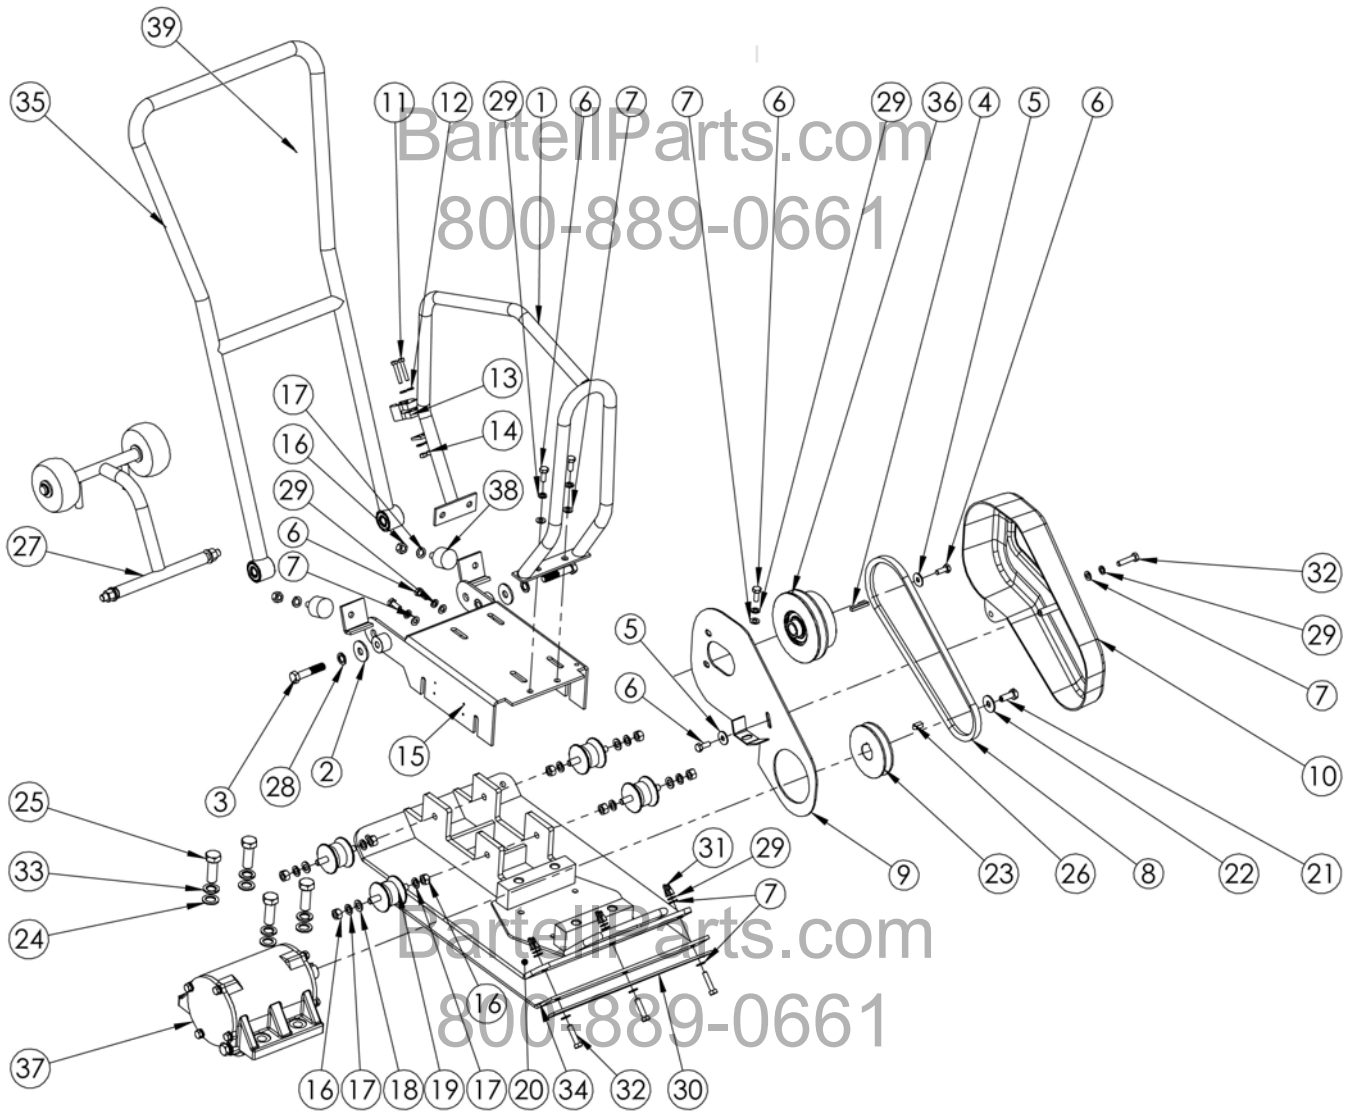

PARTS LIST 1 – FORWARD PLATE COMPACTORS

FULL ASSEMBLY: BCF1080

FULL ASSEMBLY: BCF1080 – PARTS LIST 1

Item #	Part #	Description	QTY	Remarks
1	101237-01001	ENGINE FRAME	1	
2	101237-01020	PLAIN WASHER M13	2	
3	101237-01021	HEX HEAD BOLT M12x60x30	2	
4	101237-01023	PARALLEL KEY	1	
5	101237-01030	PLAIN WASHER M8.4	2	
6	101237-01031	HEX HEAD BOLT M8x20	7	
7	101237-10133	PLAIN WASHER M8.4	12	
8	101237-01034	V-BELT	1	
9	101237-01035	BELT COVER	1	
10	101237-01036	COMPACT COVER ASSEMBLY	1	
11	101237-01046	HEX HEAD BOLT M6x35	2	
12	101237-01047	PLAIN WASHER M6.4	4	
13	101237-01048	CASTER HOLDERS	1	
14	101237-01050	HEX NUT M6	2	
15	101237-01070	ENGINE SUPPORT ASSEMBLY	1	
16	101237-01073	HEX NUT M10	10	
17	101237-01074	SPRING WASTER M10.2	10	
18	101237-01075	PLAIN WASHER M10.5	4	
19	101237-01076	VIBRATOR ISOLATOR BFR-BF2074	4	
20	101237-01083	COMPACTOR PLATE ASSEMBLY	1	
21	101237-01092	HEX HEAD BOLT M10x25	1	
22	101237-01093	PLAIN WASHER M10.5	1	
23	101237-01094	PULLEY	1	
24	101237-01102	PLAIN WASHER M17	4	
25	101237-01103	HEX HEAD BOLT M16x45	4	
26	101237-01104	PARALLEL KEY	1	
27	101237-01111	WHEEL ASSEMBLY	2	
28	101237-01112	SPRING WASHER M12.2	2	
29	101237-01113	SPRING WASHER M8.1	9	
30	101237-01114	MOUNTING STRIP	1	
31	101237-01115	WING NUT M8	3	
32	101237-01116	HEX HEAD BOLT M8	4	
33	101237-01117	SPRING WASHER M16.2	4	
34	101248-01024	COMPACTOR RUBBER	1	
35	101539-01005	HANDLE ASSEMBLY	1	
36	101539-01008	CLUTCH 130/20	1	
37	101539-01021	VIBRATOR ASSEMBLY	1	
38	101539-01030	VIBRATOR ISOLATOR BB-35/35-B	2	
39	651059	THROTTLE LEVER WITH CABLE ASSY	1	
	651172	BLACK TWIST KNOB (NOT SHOWN)	2	