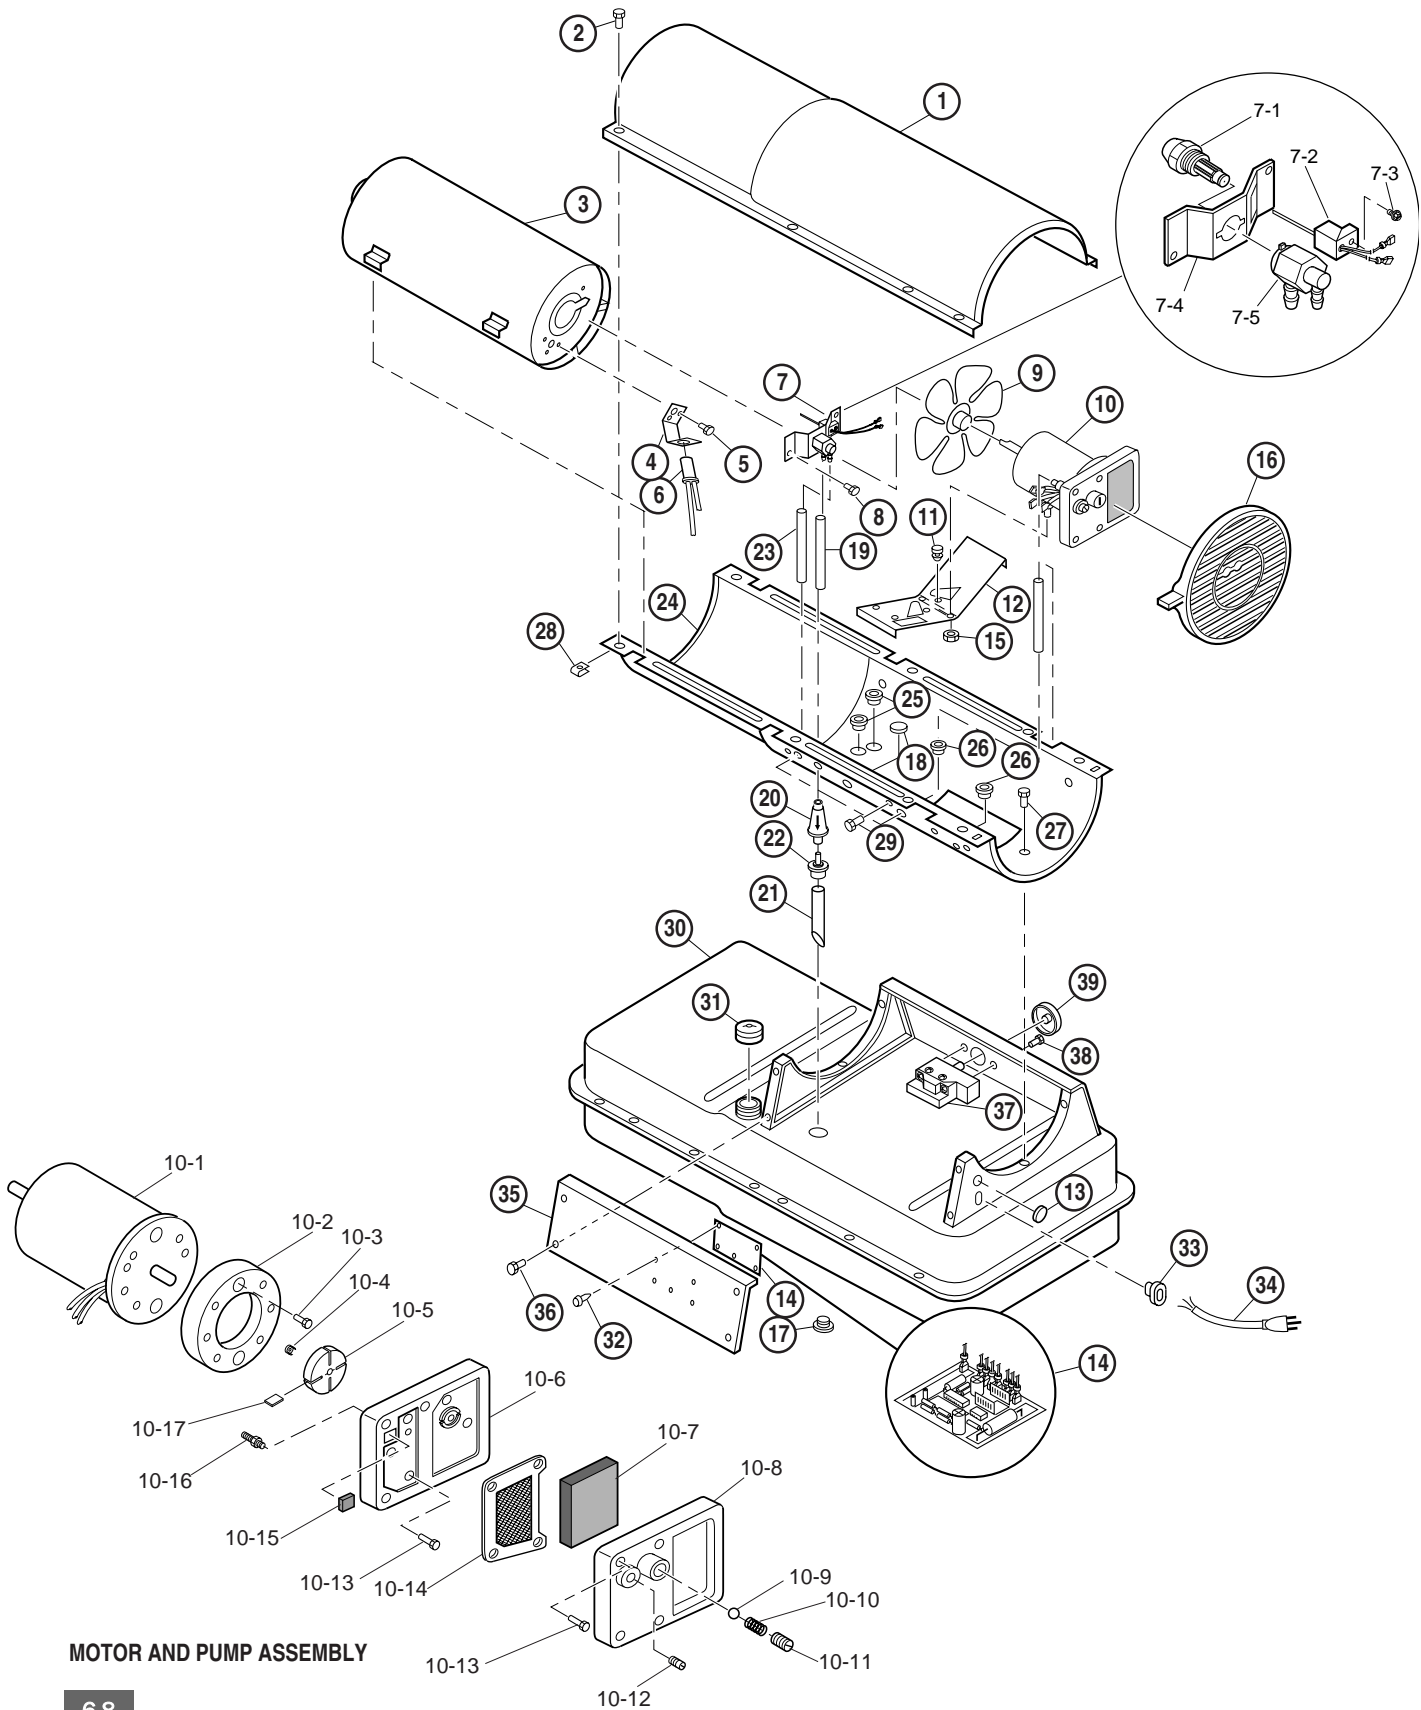

## MODEL K155

## PARTS IDENTIFICATION

<u>Item</u>	<u>Description</u>	<u>Model K155</u>
1	Upper Shell	130-20770
2	Screw, #10-16 x 1/2"	130-20805
3	Combustion Chamber	130-21932
4	Photocell Bracket	130-20825
5	Screw, #6-32 x 3/8"	130-20808
6	Photocell Assembly	130-21925
7	Burner Head Assembly	N/A
7-1	Nozzle Assembly	130-21926
7-2	Ignitor Kit	130-21933
7-3	Assembly Screw/Washer	130-21928
7-4	Nozzle Adapter Bracket	130-21917
7-5	Nozzle Adapter	130-21918
8	Screw, #10-16 x 1/2"	130-20805
9	Fan	130-21934
10	Motor and Pump Assembly	N/A
10-1	Motor	120-21935
10-2	Pump Body	130-20857
10-3	Screw, #10-32 x 5/8"	130-20814
10-4	Rotor Insert	130-20858*
10-5	Pump Rotor	130-20859*
10-6	Pump End Cover	130-20877
10-7	Intake Filter	130-20879*
10-8	Filter End Cover	130-20882
10-9	Steel Ball, 1/4" Dia.	130-20915*
10-10	Relief Spring	130-20916*
10-11	Adjusting Screw	130-20917*
10-12	Plug	130-20918*
10-13	Screw, #10-32 x 1"	130-20813
10-14	Output Filter	130-20920*
10-15	Lint Filter	130-20880*
10-16	Barb Fitting	130-20832*
10-17	Blade	130-20860*
11	Rubber Bumper	130-20924
12	Motor Mounting Bracket	130-20863
13	Button Plug	130-21936
14	Ignition Control Assembly	120-21919
15	Hex Lock Nut, 1/4-20	130-20818
16	Fan Guard	130-20930
17	Drain Plug (Includes "O" Rings)	130-20945
18	Button Plug	130-20957
19	Fuel Line	120-21939
20	Fuel Filter	130-20953
21	Fuel Line Tube	130-20954
22	Rubber Bushing	130-20933
23	Airline	130-20955
24	Lower Shell	130-20771
25	Bushing	130-20934
26	Bushing	130-20935
27	Screw, #10-16 x 1/2"	130-20805
28	Clip Nut	130-20936
29	Screw, #8-32 x 3/8"	130-20810
30	Fuel Tank	130-20778
31	Fuel Cap (includes Gasket)	130-20944
32	P.C. Board Support	130-21920
33	Strain Relief Bushing	130-20947