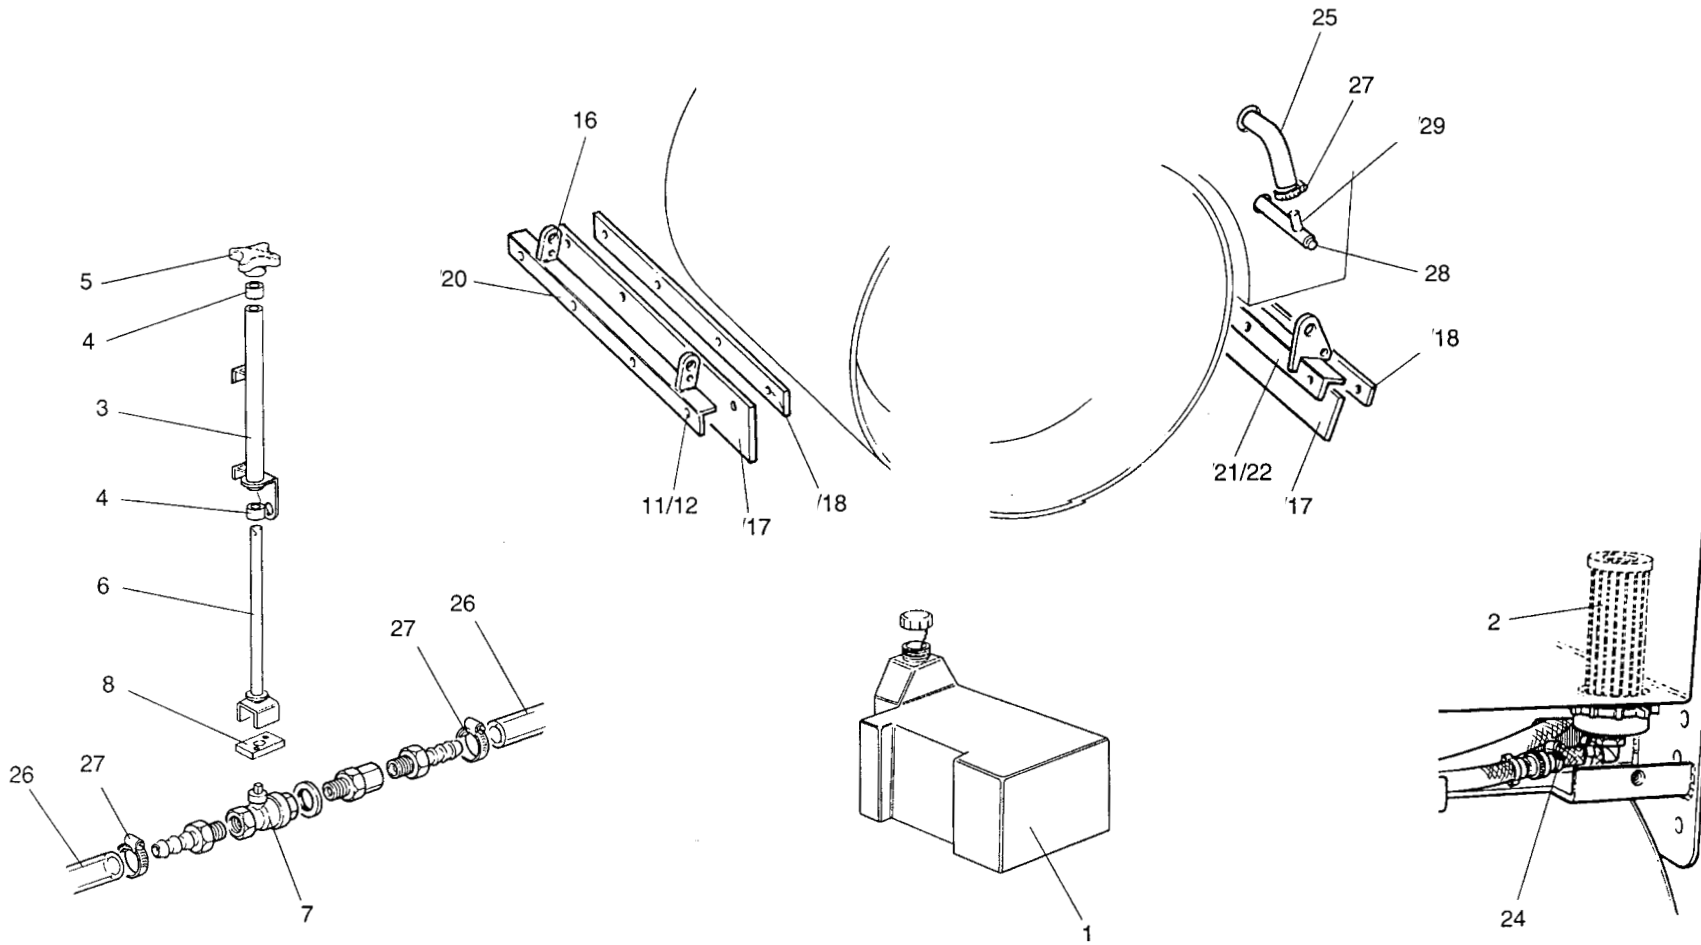

Side Plate and Drum Parts List

Item	Part No.	Description	Qty.	Item	Part No.	Description	Qty.	TORQUE (NM) (LB.FT.)
1	62540	Hydraulic Motor	2	28	70190	Cap	4	
2	62541	Seal Kit	2	29	70579	Circlip	4	
3	70645	Capscrew	8	30	62555	Vibrator Shaft	2	
4	70754	Washer	8	31	62556	Feather Key	2	
5	62542	Vibrator Side Plate	2	32	62557	Drum	2	
6	62521	Bolt	16	33	70188	Cap	2	
7	62543	Capscrew	16	34	70189	Housing	2	
8	70752	Washer	16	35	62558	Drive Plate	2	
9	62544	A.V. Mount	16	36	70217	Setscrew	20	
10	70684	Nut	16	37	70752	Washer	20	
11	70752	Washer	16	38	62559	Hydraulic Motor	2	
12	70638	Setscrew	16	39	62560	Seal Kit	2	
13	62545	Washer	32	40	70217	Setscrew	16	
14	62546	Mounting	2	41	70752	Washer	16	
15	62547	Coupling	2	42	62561	Trans. Side Plate	2	
16	62548	Bearing Cup	2	43	70555	Setscrew	16	
17	70749	Screw	8	44	62562	Side Plate Spacer	4	
18	62549	Nilos Ring	2	45	62533	Hose Clamp	2	
19	62550	Bearing	4	46	70749	Setscrew	4	
20	62551	Spacer	2					
21	62552	Retainer	2					
22	70179	Circlip	2					
23	62553	Seal	2					
24	62554	Housing	2					
25	70113	Bolt	24					
26	70428	Tab Washer	24					
27	70177	Bearing	4					

REMARK:

Water Sprinkler System Parts List