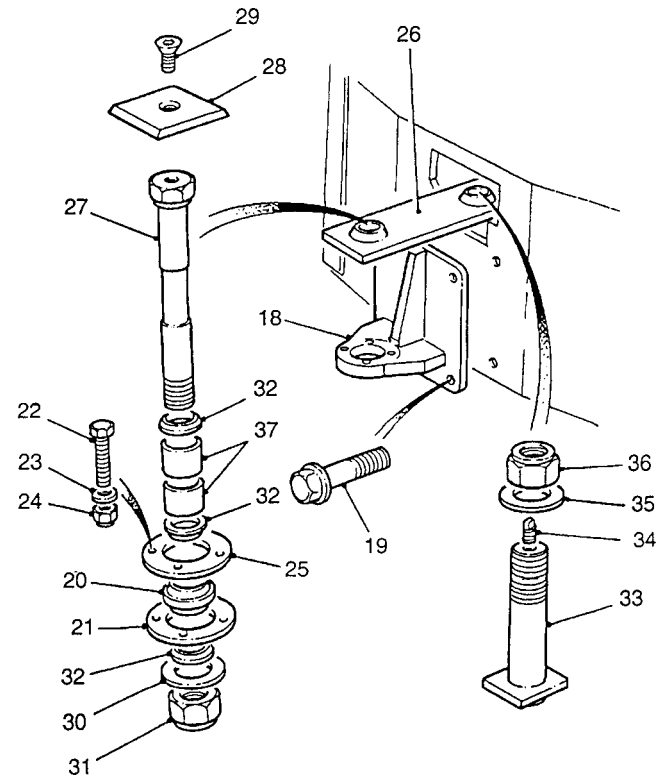

Front and Rear Frame with Center Pivot Assembly (cont'd)