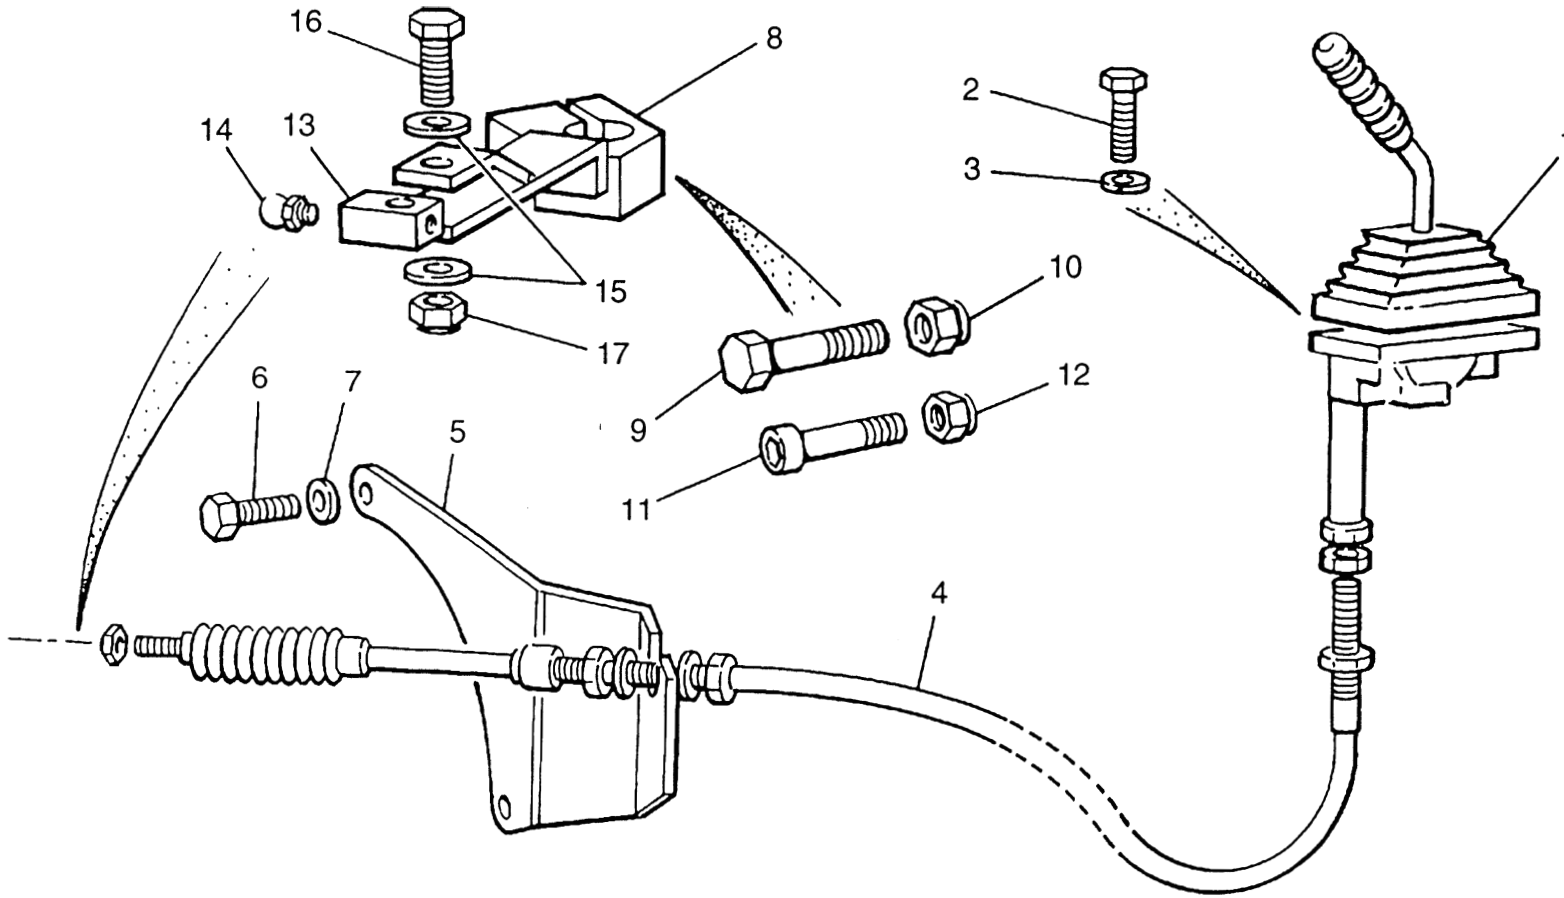

Drive Control Lever and Cable

Drive Control Lever and Cable Parts List

Item	Part No.	Description	Qty.	Item	Part No.	Description	Qty.	TORQUE (NM) (LB.FT.)
1	62671	Drive Control Lever	1					
2	70801	Setscrew	4					
3	70631	Spring Washer	4					
4	62672	Control Lever Cable	1					
5	62673	Cable Bracket-Engine	1					
6	70687	Bolt	2					
7	70746	Spring Washer	2					
8	62674	Pump Control Lever	1					
9	70816	Bolt	1					
10	70538	Nut	1					
11	62675	Bolt	1					
12	62676	Nut	1					
13	62677	Cable End	1					
14	62678	Grease Nipple	1					
15	70604	Washer	2					
16	62679	Bolt	1					
17	70117	Nut	1					

REMARK: