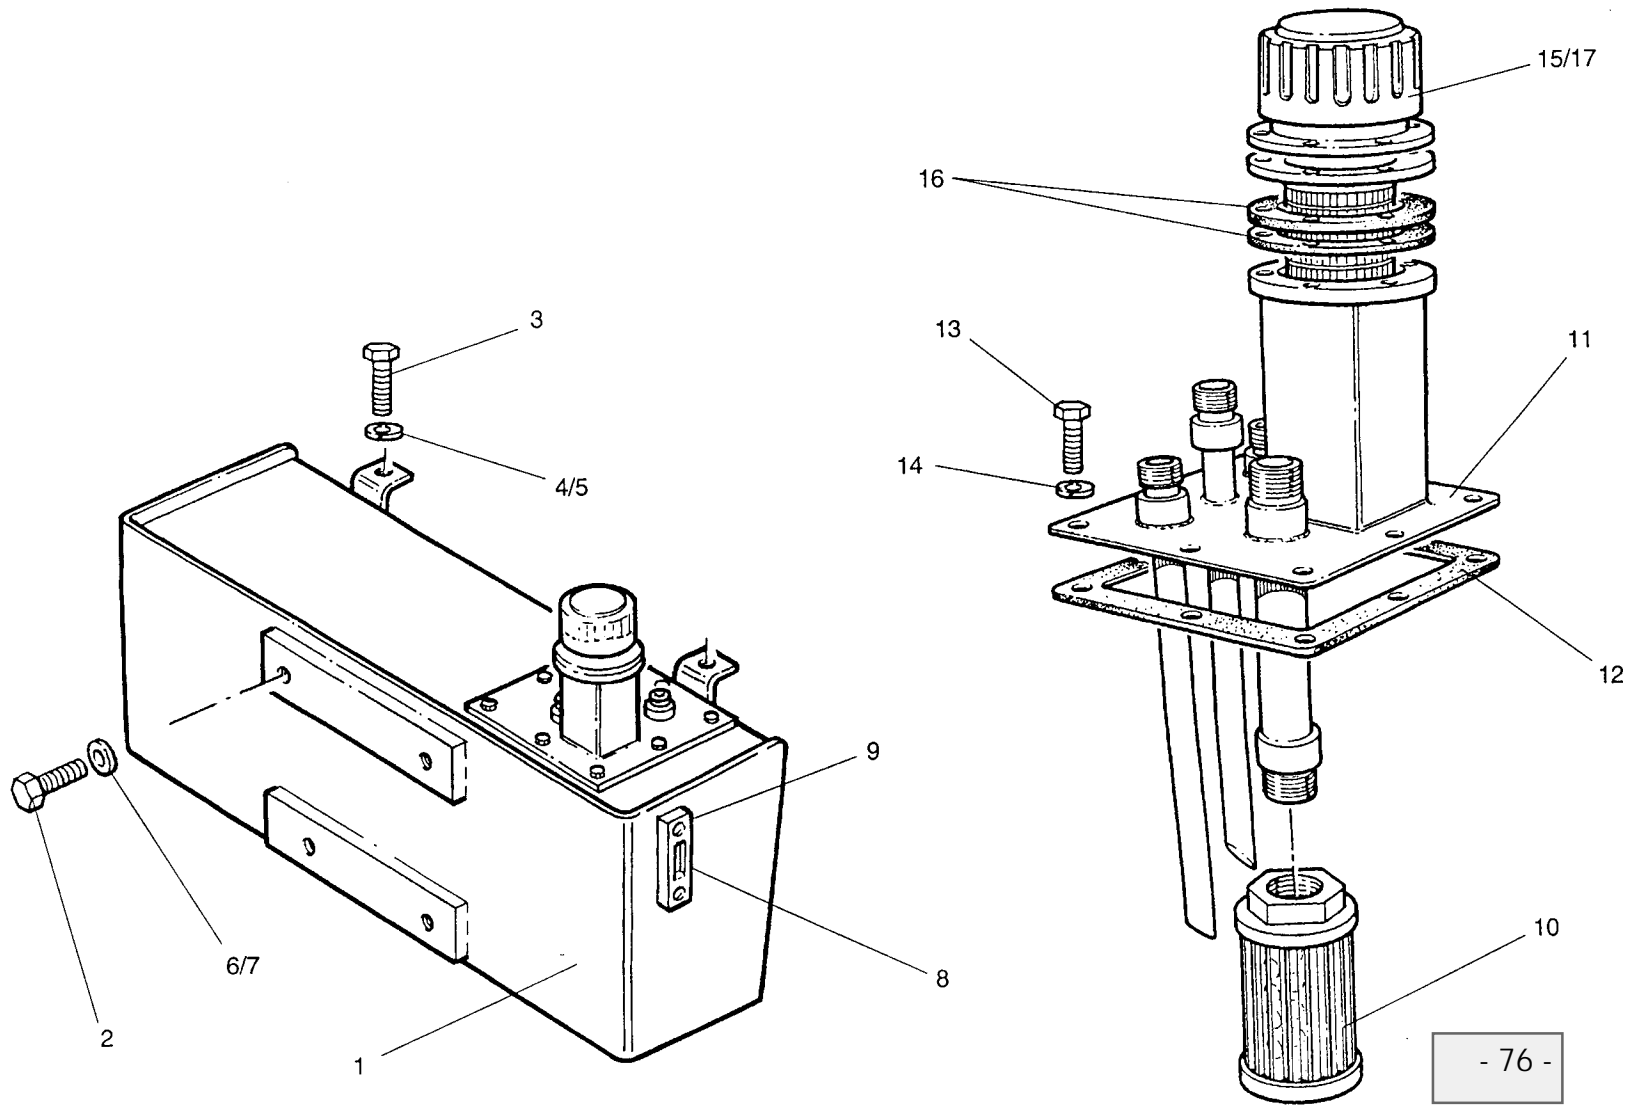

Hydraulic Tank

Hydraulic Tank Parts List

Item	Part No.	Description	Qty.	Item	Part No.	Description	Qty.	TORQUE (NM) (LB.FT.)
1	62611	Hydraulic Tank	1					
2	70217	Setscrew	4					
3	70748	Setscrew	2					
4	70604	Washer	2					
5	70128	Spring Washer	2					
6	70690	Washer	4					
7	70130	Spring Washer	4					
8	70233	Gauge	1					
9	70251	Grommet	2					
10	70474	Suction Strainer	1					
11	62612	Lid	1					
12	62613	Oil Tank Gasket	1					
13	70759	Setscrew	8					
14	70784	Washer	8					
15	70139	Cap	1					
16	70140	Gasket	2					
17	62614	Screw	6					

REMARK: