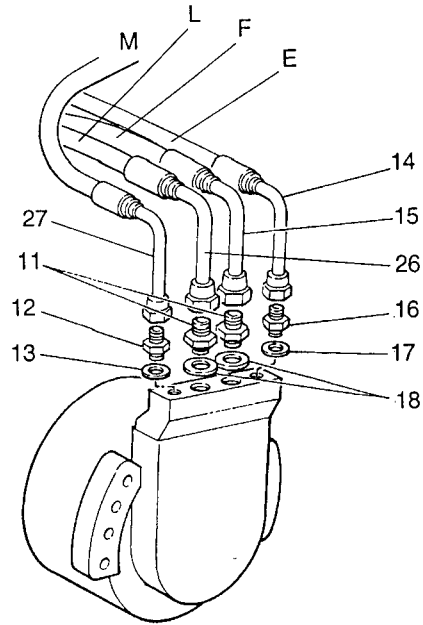

Hydraulics - Drive and Vibration Circuits

Rear