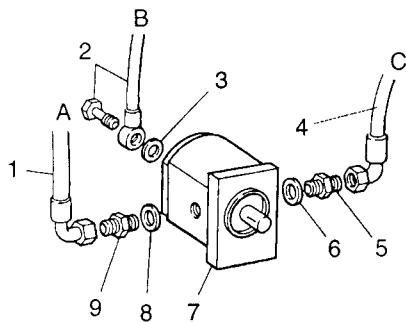

Hydraulics - Drive and Vibration Circuits

Front