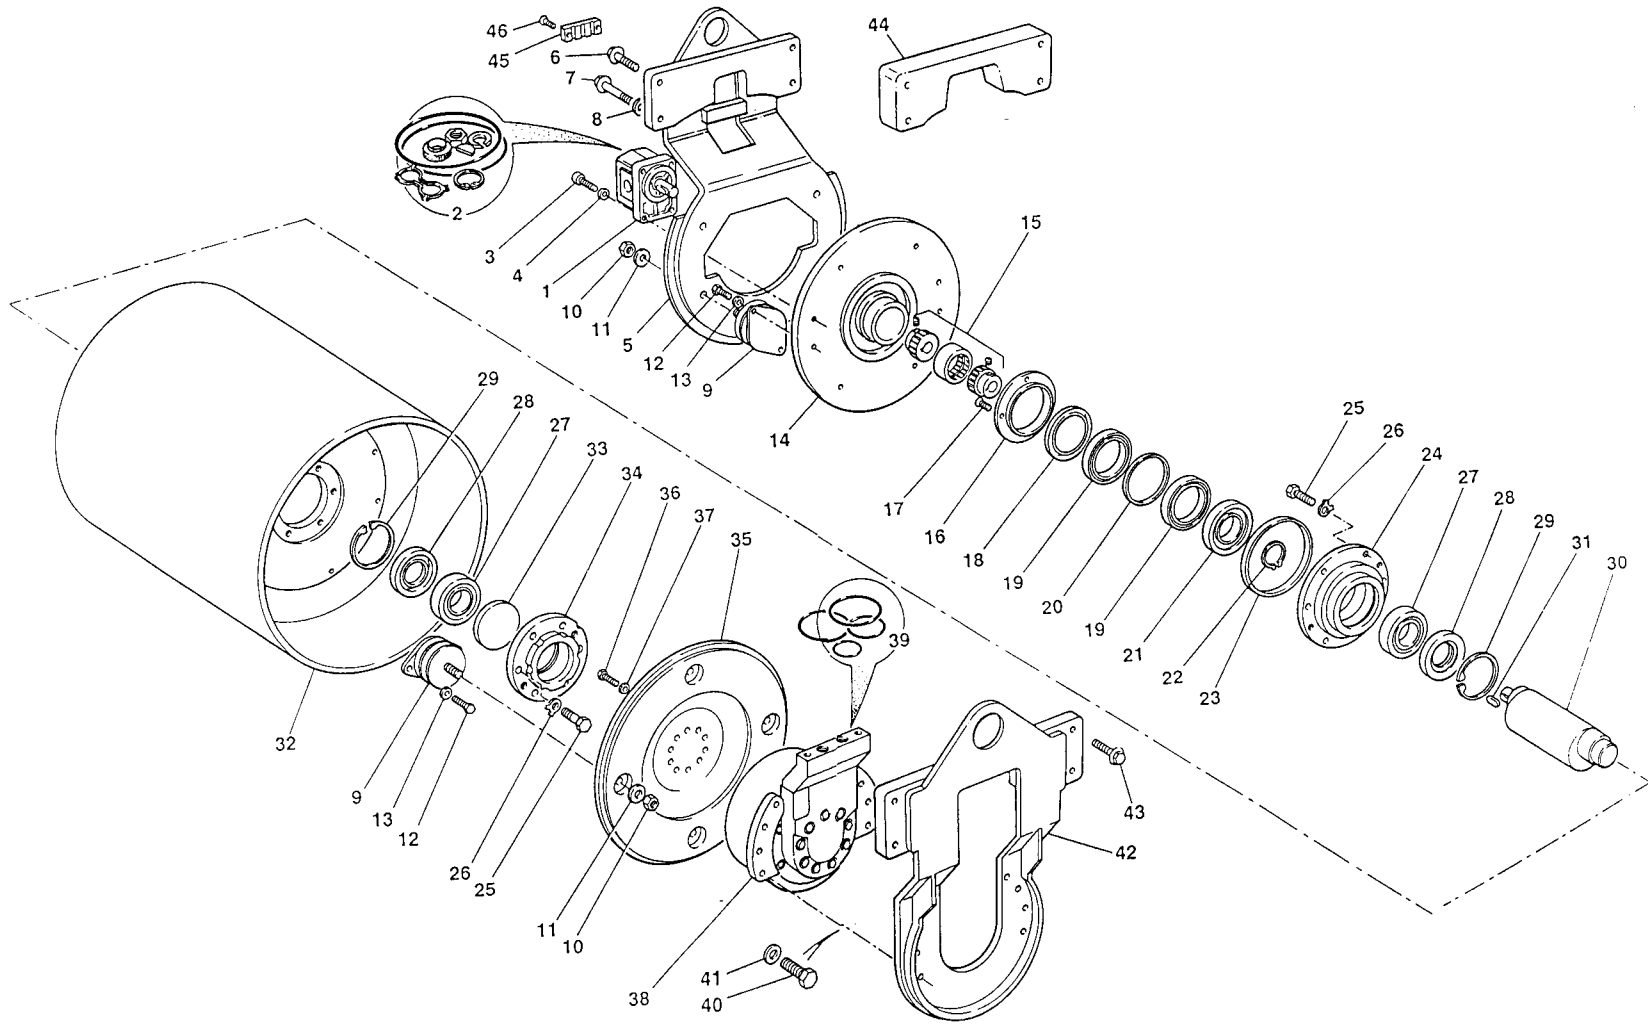

Side Plate and Drum

Side Plate and Drum Parts List

Item	Part No.	Description	Qty.	Item	Part No.	Description	Qty.	TORQUE (NM) (LB.FT.)
1	62540	Hydraulic Motor	2	28	70190	Cap	4	
2	62541	Seal Kit	2	29	70579	Circlip	4	
3	70645	Capscrew	8	30	62555	Vibrator Shaft	2	
4	70754	Washer	8	31	62556	Feather Key	2	
5	62542	Vibrator Side Plate	2	32	62557	Drum	2	
6	62521	Bolt	16	33	70188	Cap	2	
7	62543	Capscrew	16	34	70189	Housing	2	
8	70752	Washer	16	35	62558	Drive Plate	2	
9	62544	A.V. Mount	16	36	70217	Setscrew	20	
10	70684	Nut	16	37	70752	Washer	20	
11	70752	Washer	16	38	62559	Hydraulic Motor	2	
12	70638	Setscrew	16	39	62560	Seal Kit	2	
13	62545	Washer	32	40	70217	Setscrew	16	
14	62546	Mounting	2	41	70752	Washer	16	
15	62547	Coupling	2	42	62561	Trans. Side Plate	2	
16	62548	Bearing Cup	2	43	70555	Setscrew	16	
17	70749	Screw	8	44	62562	Side Plate Spacer	4	
18	62549	Nilos Ring	2	45	62533	Hose Clamp	2	
19	62550	Bearing	4	46	70749	Setscrew	4	
20	62551	Spacer	2					
21	62552	Retainer	2					
22	70179	Circlip	2					
23	62553	Seal	2					
24	62554	Housing	2					
25	70113	Bolt	24					
26	70428	Tab Washer	24					
27	70177	Bearing	4					

REMARK: