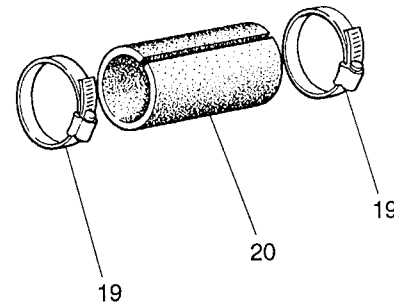

Hydraulics - Drive and Vibration Circuits