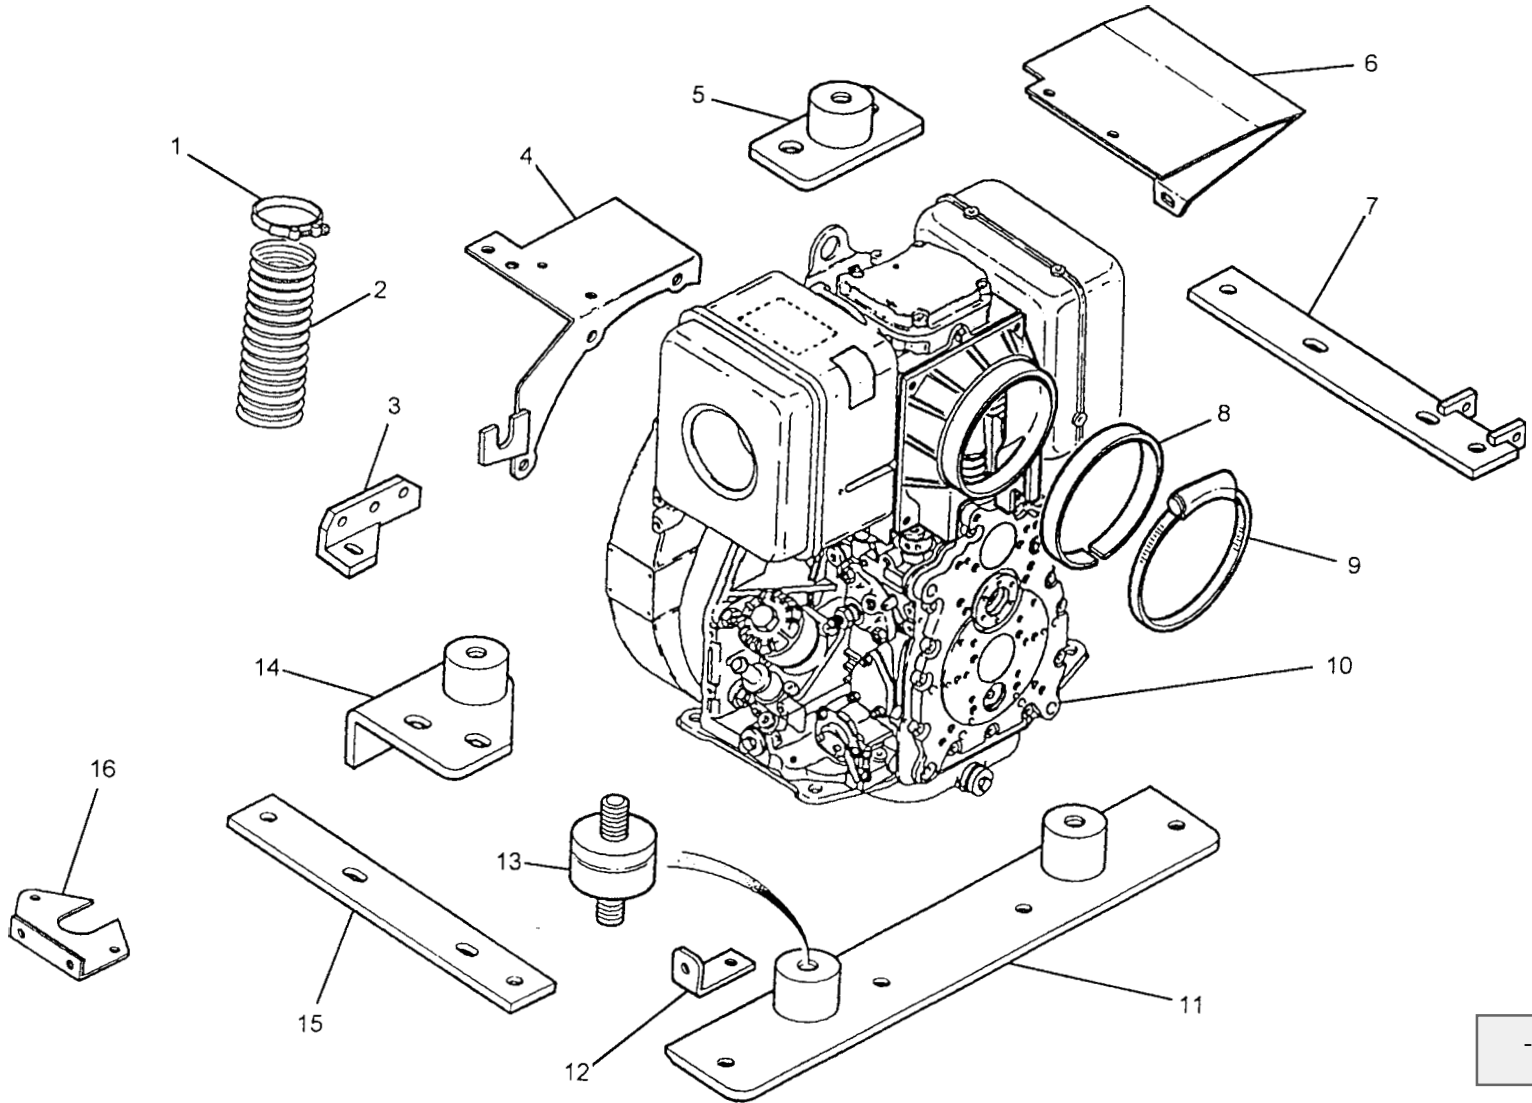

Engine - Hatz

Engine - Hatz Parts List

Item	Part No.	Description	Qty.	Item	Part No.	Description	Qty.	TORQUE (NM) (LB.FT.)
1	62587	Clip	2	15	62605	Engine Mount	1	
2	62588	Hose	1	16	62606	Bracket	1	
3	62589	Bracket	1	17	62510	Screw	2	
	62590	Bracket	1	18	70301	Washer	4	
	70641	Nut	8	19	70784	Washer	2	
	70604	Washer	4	20	70620	Nut	2	
	62545	Washer	8	21	70801	Setscrew	2	
4	62591	Bracket	1	22	70301	Washer	2	
5	62592	Engine Mount	1	23	70620	Nut	2	
	62593	Capscrew	9	24	62607	Plug	1	
	70604	Washer	9	25	70705	Bolt	2	
	62545	Washer	9	26	70122	Washer	2	
6	62594	Plate	1	27	70538	Nut	2	
7	62595	Engine Mount	1	28	62608	Seal	1	
8	62596	Edge Protection	0.44M	29	62609	Clip	2	
9	62597	Clip	1	30	62610	Clip	2	
10	62598	Engine	1	31	70125	Setscrew	2	
	62599	Spacer	4	32	70122	Washer	4	
	70683	Bolt	4	33	70538	Nut	2	
	62600	Washer	8					
	70752	Washer	4					
	70684	Nut	4					
11	62601	Engine Mount	1					
12	62602	Bracket	1					
13	62603	A.V. Mount	4					
14	62604	Engine Mount	1					

REMARK: