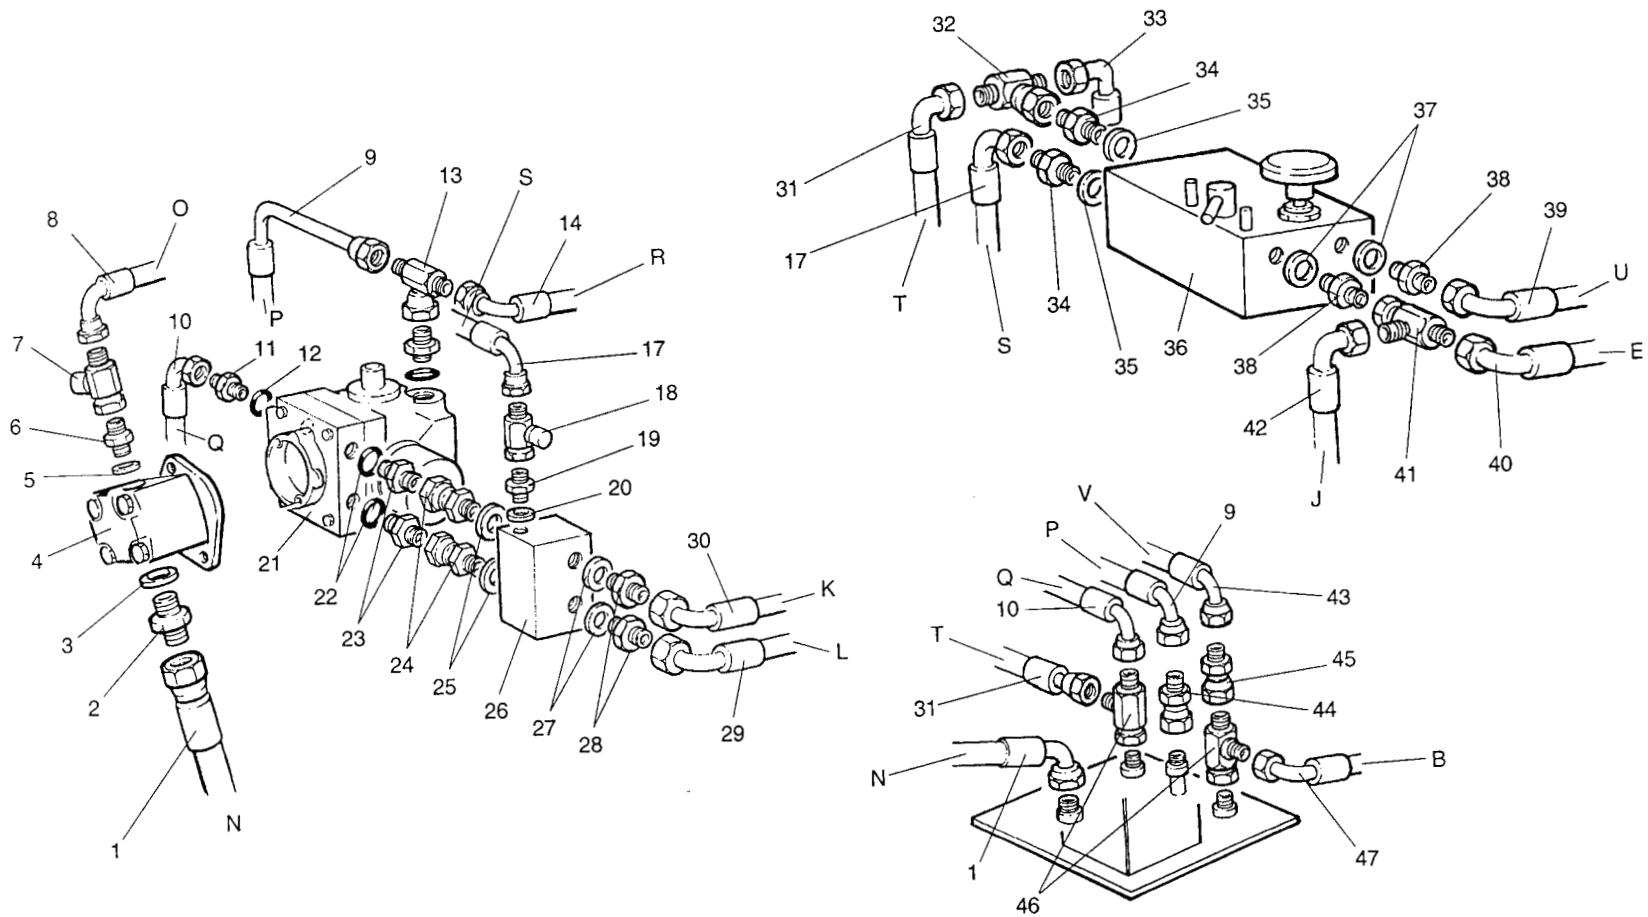

Hydraulics - Transmission and Vibration Pumps, Tow/Brake Valve, Tank Lid

Hydraulics - Transmission and Vibration Pumps, Tow/Brake Valve, Tank Lid

Item	Part No.	Description	Qty.	Item	Part No.	Description	Qty.	TORQUE (NM) (LB.FT.)
1	62619	Hose	1	25	70577	Seal	2	
2	62620	Union	1	26	62633	Transmission Valve	1	
3	70585	Seal	1	27	70577	Seal	2	
4	62621	Hydraulic Pump-Vibration	1	28	70590	Union	2	
5	70577	Seal	1	29	63218	Hose	1	
6	70590	Union	1	30	63219	Hose	1	
7	62622	Test Point	1	31	62634	Hose	1	
8	62623	Hose	1	32	62635	Tee Union	1	
9	62624	Hose	1	33	63220	Hose	1	
10	62625	Hose	1	34	62616	Union	2	
11	70234	Union	1	35	62615	Seal	2	
12	70762	O Ring	1	36	62636	Tow/Brake Valve	1	
13	62626	Tee Union	1		62637	Bolt	2	
14	62627	Hose	1		70538	Nut	2	
15	70768	Union	1		70122	Washer	2	
16	62628	O Ring	1	37	62615	Seal	2	
17	62629	Hose	1	38	62616	Union	2	
18	62630	Test Point	1	39	62638	Hose	1	
19	62616	Union	1	40	63213	Hose	1	
20	62615	Seal	1	41	62639	Tee Union	1	
21	62631	Transmission Pump	1	42	63221	Hose	1	
	70387	Setscrew	2	43	62640	Hose	1	
	70784	Washer	2	44	62632	Union	1	
22	70762	O Ring	2	45	62641	Union	1	
23	70234	Union	2	46	62642	Tee Union	2	
24	62632	Union	2	47	63210	Hose	1	

REMARK: