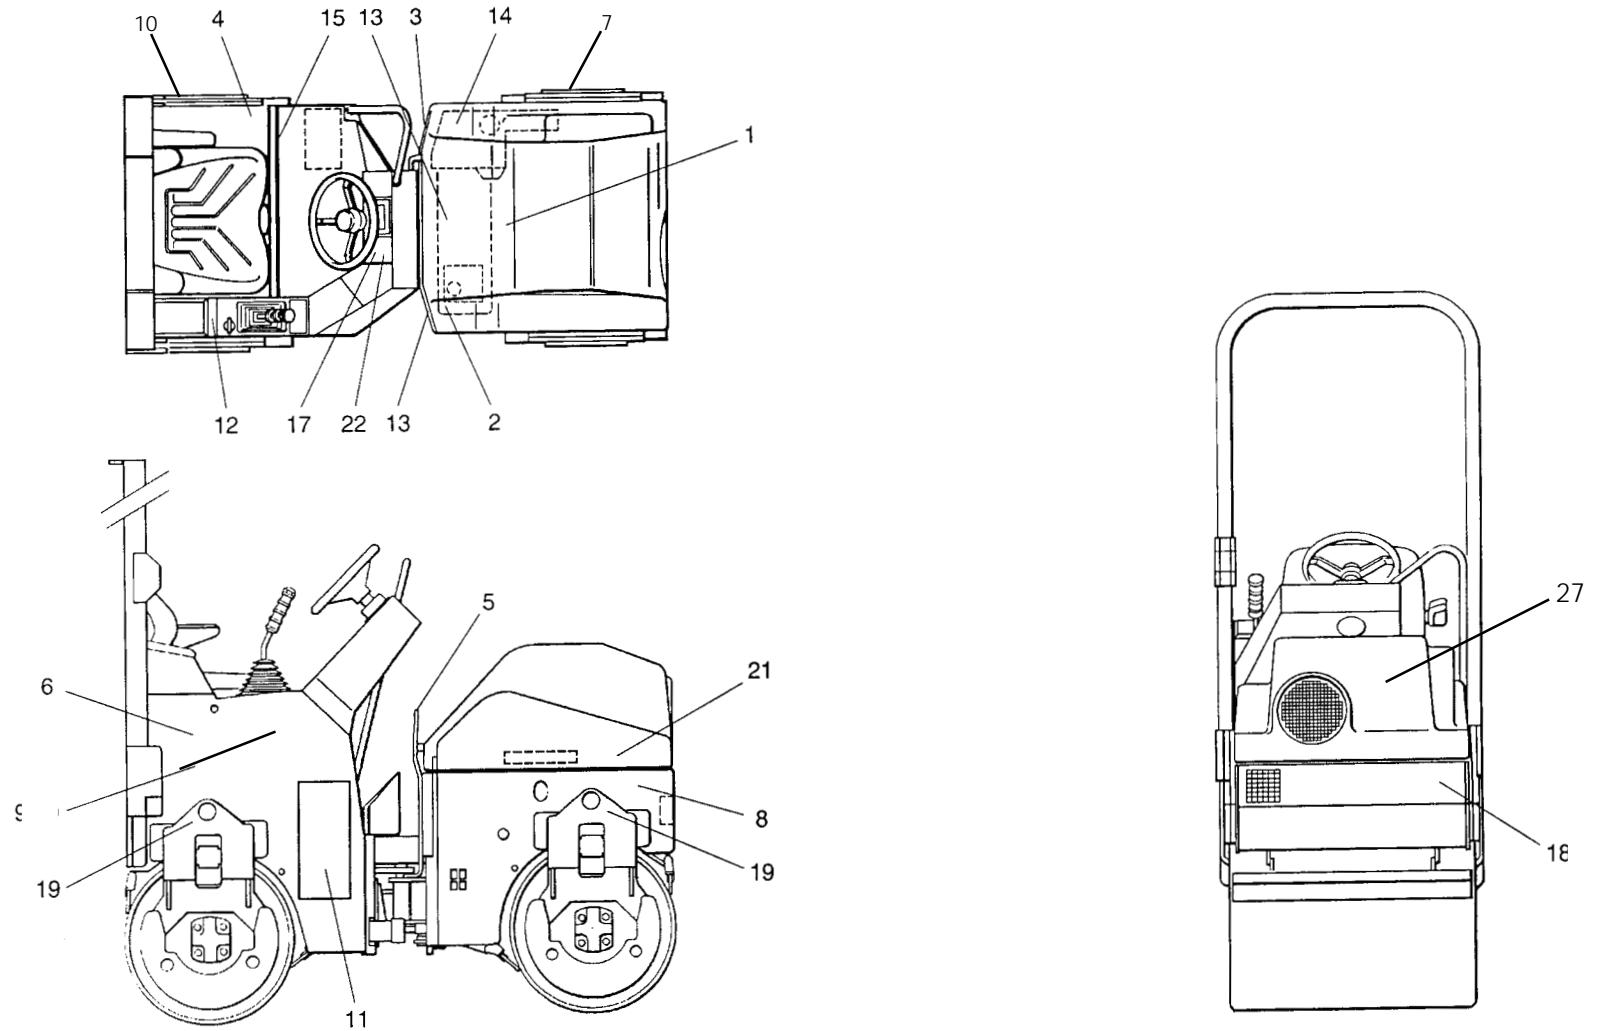

Decal Identification

Decal Identification

Item	Part No.	Description	Qty.	Item	Part No.	Description	Qty.	TORQUE (NM) (LB.FT.)
1	62772	Towing Instructions	1					
2	70830	Hydraulic Oil	1					
3	62773	Safe Operation	1					
4	62774	Passengers Prohibited	1					
5	70546	Lift Point	1					
6	55354	Pac 3600 Rt Rear	1					
7	55356	Stripe-Front Left	1					
8	55356	Stripe-Front Right	1					
9	55353	Stripe-Rear Left 7-1/2"	1					
10	55355	Pac 3600 Lt Rear	1					
11	62779	Weight Category	2					
12	70547	Water On	1					
13	62780	Anti-Crush	2					
14	70541	Diesel Oil	1					
15	62781	Oil Capacity	1					
16	62782	Drum Vibration Lever	1					
17	62783	Control Lever Decal	1					
18	55352	Front Logo	1					
19	62784	Tie Down Point	4					
20	62785	Serial Number Plate	1					
22	62786	Sit Down Transfer	1					
25	62787	Dash Panel-Standard	1					
26	62788	Dash Panel-Lights	1					
27	55311	Wolf TM	1					

REMARK: