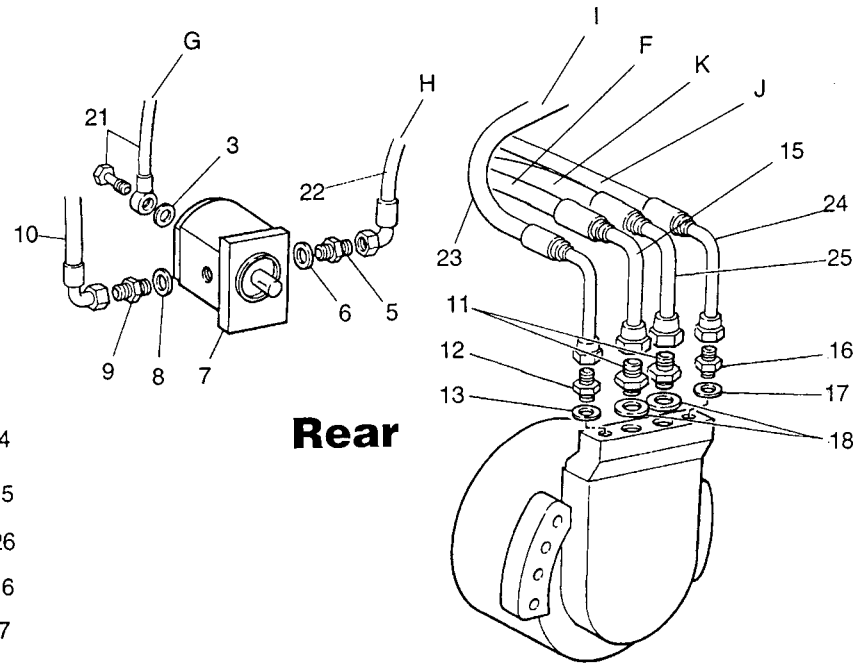

Hydraulics - Drive and Vibration Circuits

Rear