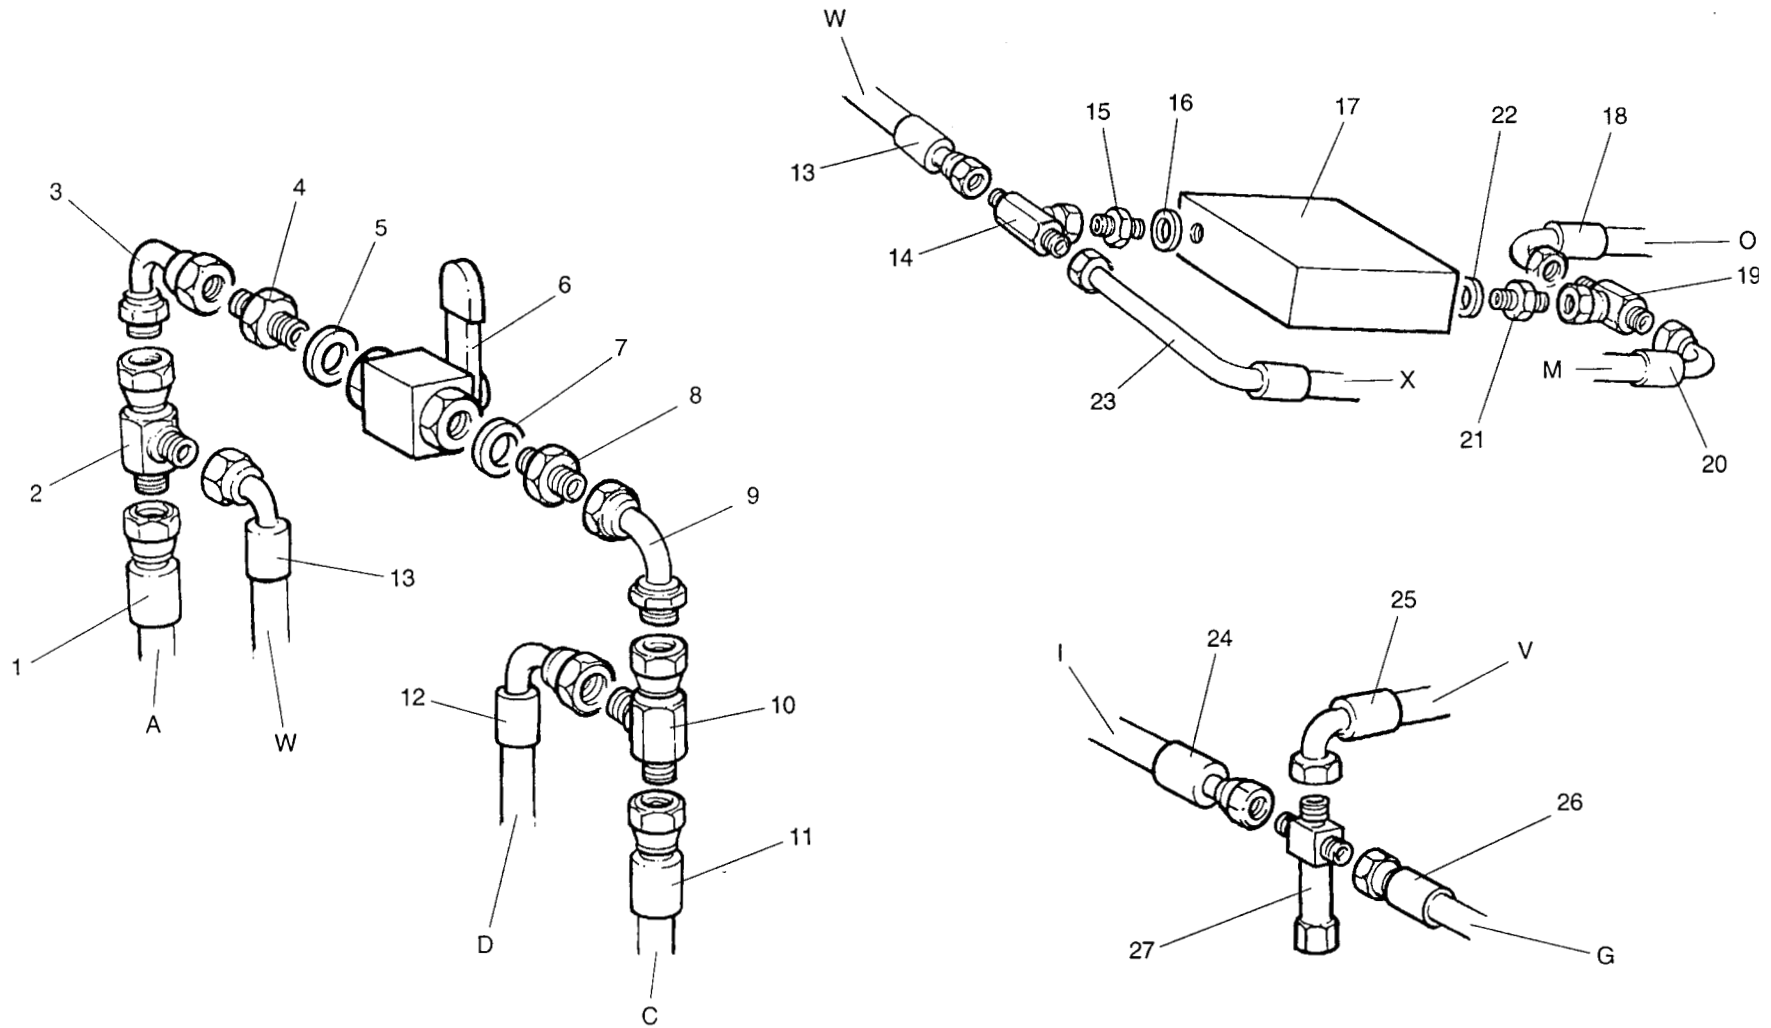

Vibration Valve and Bypass

Vibration Valve and Bypass

Item	Part No.	Description	Qty.	Item	Part No.	Description	Qty.	TORQUE (NM) (LB.FT.)
1	63209	Hose	1	21	70590	Union	1	
2	62643	Tee Union	1	22	70577	Seal	1	
3	62644	Elbow	1	23	62648	Hose	1	
4	70590	Union	1	24	63217	Hose	1	
5	70577	Seal	1	25	62640	Hose	1	
6	62645	Ball Valve-Vibration	1	26	63215	Hose	1	
	62646	Bracket	1	27	62649	Tee Union	1	
	70125	Setscrew	2					
	70122	Washer	4					
	70538	Nut	2					
7	70577	Seal	1					
8	70590	Union	1					
9	62644	Elbow	1					
10	62643	Tee Union	1					
11	63211	Hose	1					
12	63212	Hose	1					
13	62647	Hose	1					
14	62626	Tee Union	1					
15	70590	Union	1					
16	70577	Seal	1					
17	62789	Vibration Valve	1					
	70159	Setscrew	2					
	62545	Washer	2					
18	62623	Hose	1					
19	62626	Tee Union	1					
20	63216	Hose	1					

REMARK: