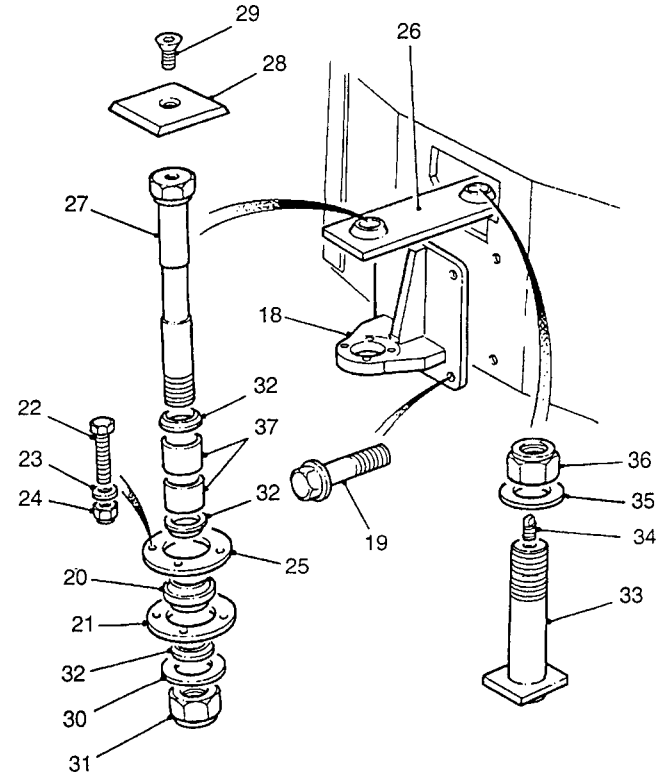

Front and Rear Frame with Center Pivot Assembly