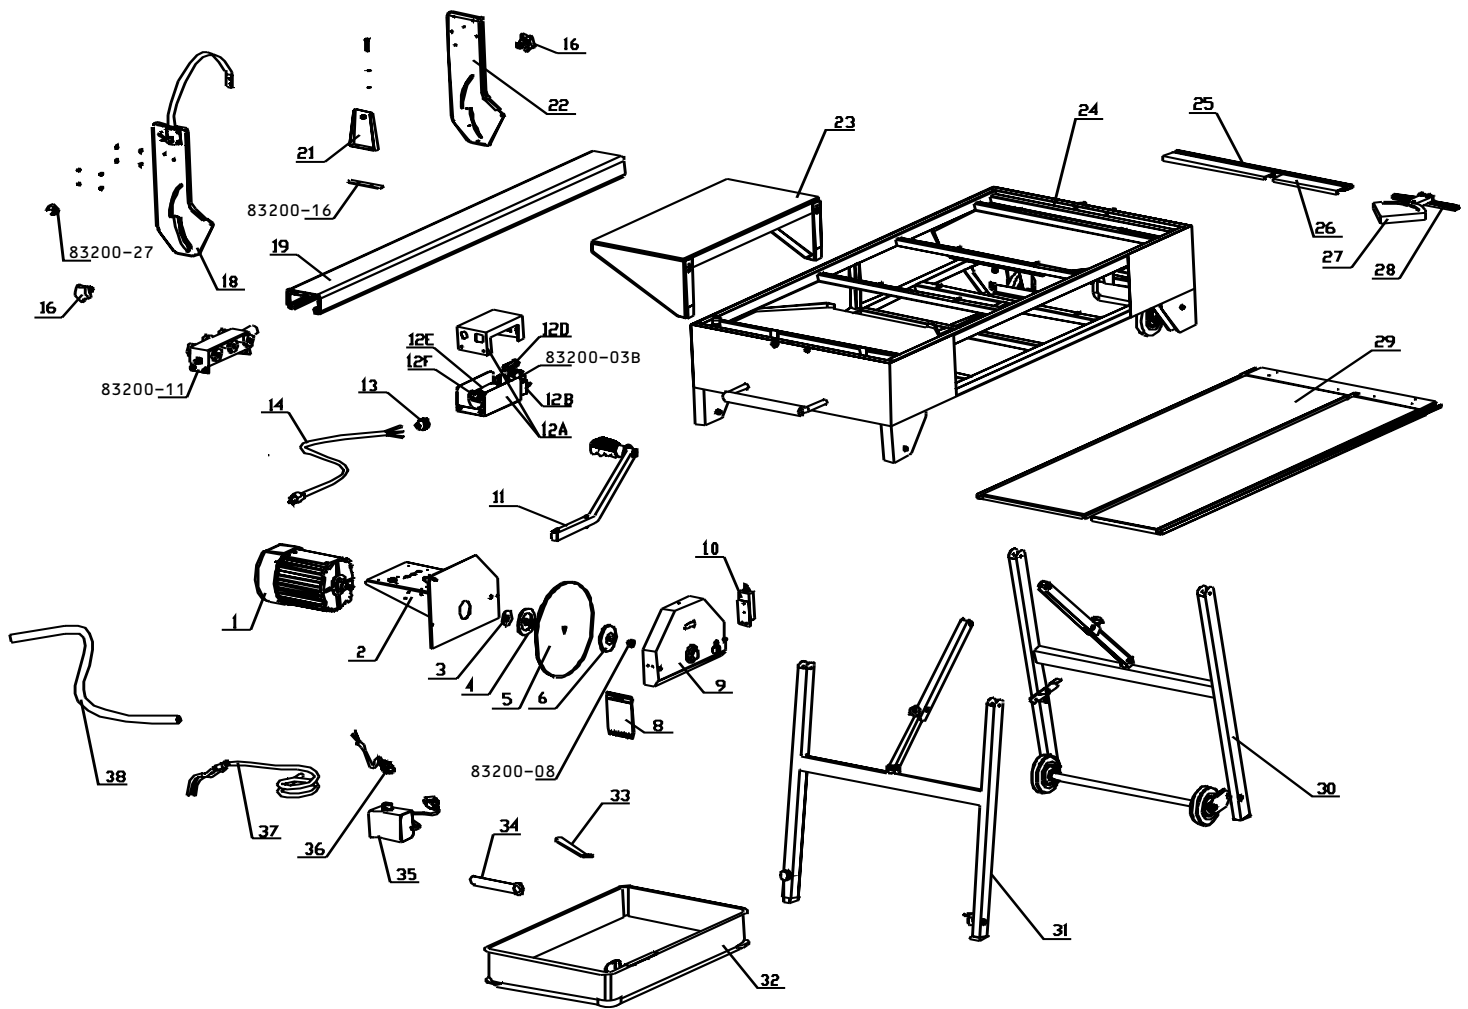

EXPLODED PARTS

QEPParts.com
888-634-4289
An iBuy Stores Company

PARTS LIST

DESCRIPTION	PART NO.
Motor	83240-1
Motor Fixture	83240-2
Water proof for the motor	83240-3
Inside Flange	83240-4
Diamond Blade	83240-5
Outside Flange	83240-6
Nut	83240-7
Water Spray Guard	83240-8
Safety Guard	83240-9
Laser System	83240-10
Handle	83240-11
Connecting House	83240-12A
Circuit Breaker	83240-12B
Switch	83240-12C
Indicator Light	83240-12D
Capacitor	83240-12E
Power Socket	83240-12F
Cable Lock	83240-13
Power Cable	83240-14
Motor Trolley Guide	83240-15
Knob I	83240-16
Plastic Tube Holder	83240-17
Rail Stand (Left)	83240-18
Slide Rail	83240-19
Pad	83240-20
Rail Stand Fixture	83240-21
Rail Stand (Right)	83240-22
Extention Table	83240-23
Main Frame	83240-24
Front Spacer	83240-25
Back Spacer	83240-26
Angle Cutting Guide	83240-27
Measuring Guide	83240-28
Table	83240-29
Stand I	83240-30
Stand II	83240-31
Water Tray	83240-32
Motor Shaft Wrench	83240-33
Hexagonal Blade Wrench	83240-34
Water Pump	83240-35
Cable for the pump	83240-36
Cooling Water Pipe	83240-37
Protection Plastic Tube	83240-38