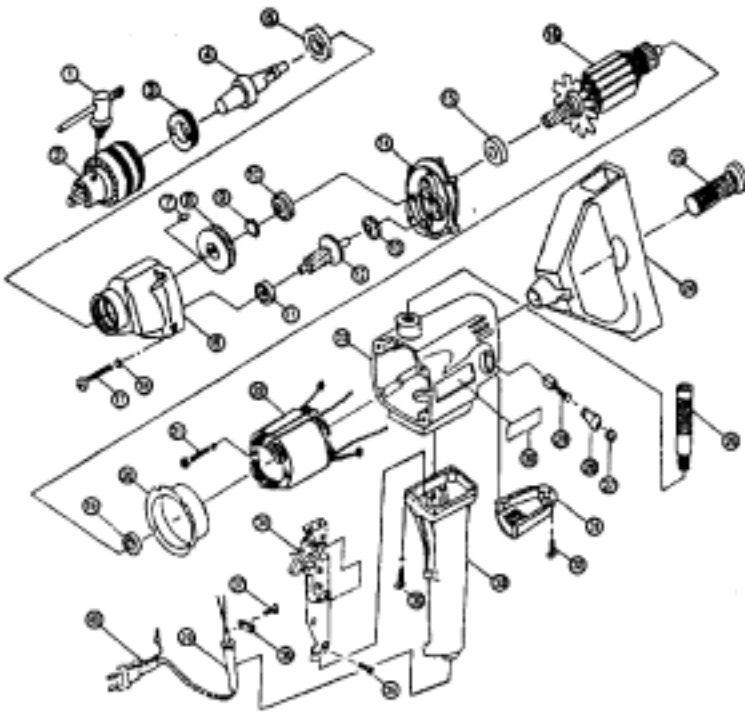

PARTS LIST AND DIAGRAM

REPLACEMENT PARTS LIST

Part	Qty	Description	Part	Qty	Description
21650-1	1	Box Wrench	21650-21	2	Screw M5 x 45
21650-2	1	Chuck	21650-22	1	Stator
21650-3	1	Bearing Cover	21650-23	1	Housing
21650-4	1	Spindle	21650-24	1	Rear Handle
21650-5	1	Bearing 80203	21650-25	1	Screw M10 x 30
21650-6	1	Gear Cover	21650-26	1	Side Handle
21650-7	1	Woodry Key	21650-27	2	Brush Cap
21650-8	1	Gear	21650-28	2	Brush Holder
21650-9	1	Spring Washer 14	21650-29	2	Carbon Brush
21650-10	1	Bearing 80018	21650-30	1	Name Plate
21650-11	1	Bearing 80026	21650-31	1	Tail Housing
21650-12	1	Inner Gear	21650-32	1	Screw M5 x 14
21650-13	1	Bearing 80018	21650-33	1	Handle
21650-14	1	Inner Cover	21650-34	1	Switch
21650-15	1	Bearing 80200	21650-35	1	Screw M4 x 6
21650-16	1	Armature	21650-36	4	Screw M5 x 20
21650-17	4	Screw M5 x 40	21650-37	2	Screw M4 x 12
21650-18	10	Spring Washer 5	21650-38	1	Cord Clip
21650-19	1	Bearing 80028	21650-39	1	Cord Armor
21650-20	1	Fan Guide	21650-40	1	Cord