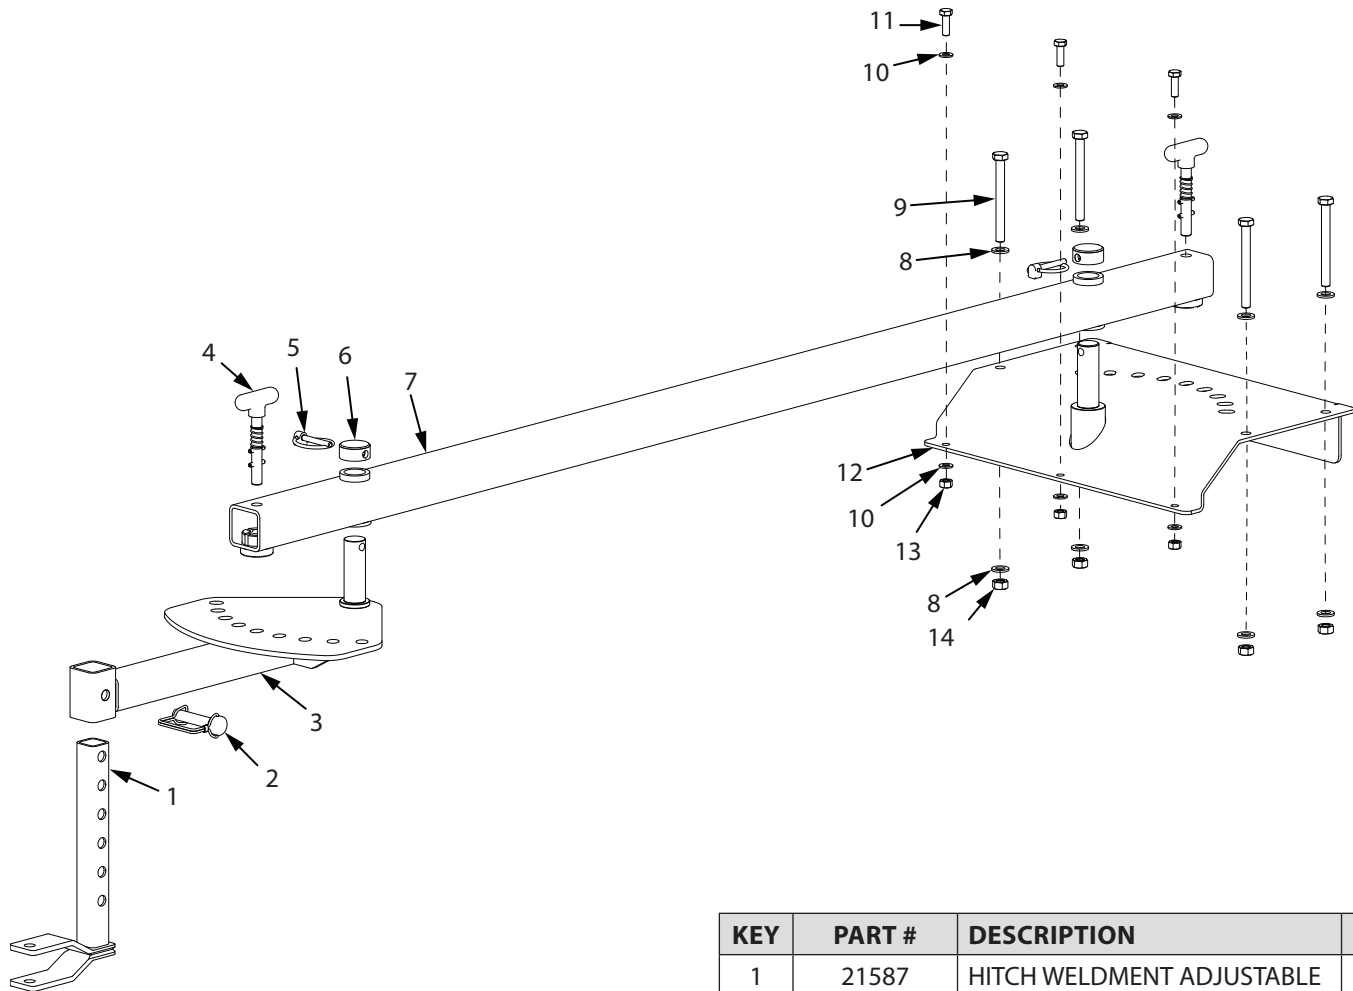

Operator's Manual
Rough Cut Mower

SN

Includes model:
RC4420

P/N: 21601
ECN: 10767
REV1: 03/04/2015
© 2015 Ardisam, Inc.
All Rights Reserved

ILLUSTRATED PARTS BREAKDOWN - Rough Cut Mower

KEY	PART #	DESCRIPTION	QTY.
1	SEE PAGE 18	TOW BAR MOUNT GROUP	1
2	SEE PAGE 19	BLADE MOUNT GROUP	1
3	SEE PAGE 20	WHEEL MOUNTS GROUP	2
4	SEE PAGE 21	BRUSH GUARDS GROUP	2
5	SEE PAGE 22	ENGINE MOUNT GROUP	1
6	21574	BATTERY LEAD ACID 165CCA	1
7	SEE PAGE 23	BATTERY BOX GROUP	1
8	21198	ENGINE 340CC VIPER VERTICAL	1
9	SEE PAGES 24 - 25	MOWER DECK GROUP	1

ILLUSTRATED PARTS BREAKDOWN - Tow Bar Mount Group

KEY	PART #	DESCRIPTION	QTY.
1	21587	HITCH WELDMENT ADJUSTABLE	1
2	18850	PIN M12 STEEL D-STYLE	1
3	21086	DEGREE PLATE WELDMENT	1
4	21813	TONGUE LATCH PIN	2
5	18847	LOCK PIN RING	2
6	21647	CAP SHAFT MOUNT	2
7	21575	TOW BAR WELDMENT	1
8	2431	WASHER M10 X 20 X 2 FLAT	8
9	21642	BOLT M10 X 1.5 X 100 HEX	4
10	400024	WASHER M8 X 16 X 1.6 FLAT	6
11	13826	BOLT M8 X 1.25 X 25 HEX	3
12	21592	DECK MOUNT TOW BAR	1
13	13508	NUT M8 NYLOC	3
14	W1265V0903	NUT M10 NYLOC	4

*Order Wheel Hubs and Deck Height Adjusters according to their description. If you require assistance, please call Acreage™ at 1-800-345-6007.

ILLUSTRATED PARTS BREAKDOWN - Brush Guards Group

KEY	PART #	DESCRIPTION	QTY.
1	21613	BOLT M12 X 1.75 X 30 HEX	5
2	21632	WASHER M12 X 24 X 2.5 FLAT	10
3	21354	CHAIN ASSEMBLY	40
4	21361*	BRUSH GUARD TOW BAR SIDE	1
5	21332*	BRUSH GUARD ENGINE SIDE	1
6	18274	NUT M12 NYLOC	5
7	21304	COTTER PIN	4
8	400024	WASHER M8 X 16 X 1.6 FLAT	4
9	21374	ROD CHAIN MOUNT	2