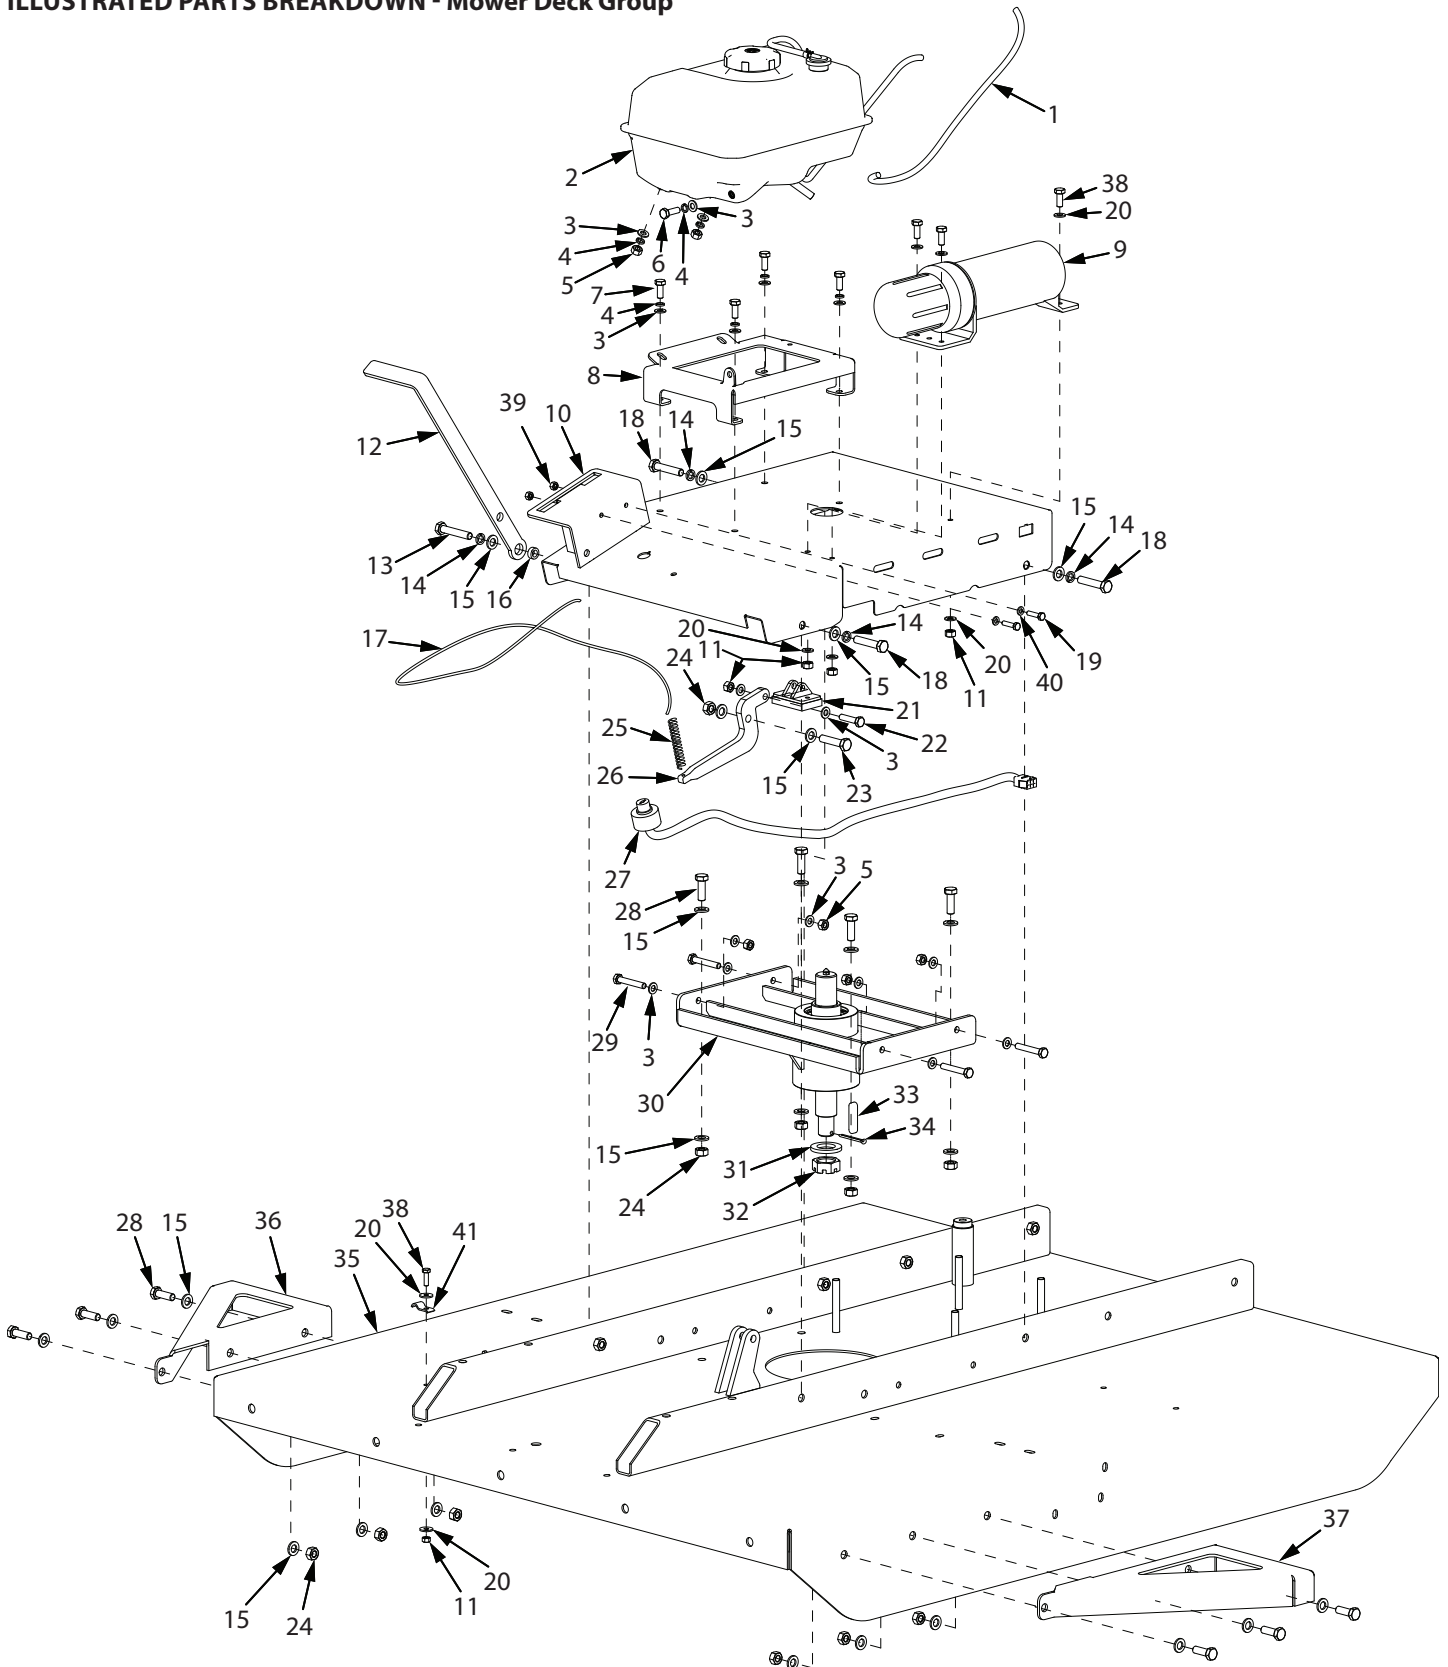

ILLUSTRATED PARTS BREAKDOWN - Mower Deck Group

KEY	PART #	DESCRIPTION	QTY.
1	21867	FUEL HOSE	1
2	21654	GAS TANK 2 GALLON	1
3	400024	WASHER M8 X 16 X 1.6 FLAT	17
4	21640	WASHER M8 SPRING LOCK	7
5	13508	NUT M8 X 1.25 HEX	10
6	13826	BOLT M8 X 1.25 X 25 HEX HEAD	1
7	18106	BOLT M8 X 1.25 X 20 HEX HEAD	4
8	21653	BRACKET GAS TANK	1
9	21655	MANUAL CANISTER	1
10	21593	BELT COVER WELDMENT	1
11	4650	NUT M6 X 1.0 NYLOC	4
12	21596	LEVER ROUGH CUT MOWER	1
13	21600	BOLT M10 X 1.5 X 55 HEX HEAD	1
14	21656	WASHER M10 SPRING LOCK	4
15	2431	WASHER M10 X 20 X 2 FLAT	26
16	21599	BUSHING LEVER M10	1
17	21869	BRAKE CABLE	1
18	20145	BOLT M10 X 1.5 X 50 HEX HEAD	3
19	22177	BOLT M5 X 0.8 X 20 PHILIPS	2
20	20141	WASHER M6 X 12 X 1.6 FLAT	8

KEY	PART #	DESCRIPTION	QTY.
21	21704	DRIVE BRAKE ASSEMBLY	1
22	20816	BOLT M8 X 1.25 X 35 HEX HEAD	1
23	21872	BOLT M10 X 1.5 X 45 HEX HEAD	1
24	W1265V0903	NUT M10 NYLOC	11
25	21870	SPRING BREAK CABLE	1
26	21708	MOUNT PIVOT BREAK ASSEMBLY	1
27	21865	SWITCH KEY AND CABLE	1
28	21247	BOLT M10 X 1.5 X 30 HEX HEAD	10
29	21718	BOLT M8 X 1.25 X 50 HEX HEAD	4
30	21690	DRIVE SHAFT ASSEMBLY	1
31	21717	WASHER M24 X 44 X 4.6 FLAT	1
32	21716	NUT M24 CASTLE	1
33	21692	KEY DRIVE SHAFT	1
34	21715	COTTER PIN	1
35	*	DECK ROUGH CUT MOWER	1
36	21371	WHEEL GUARD RIGHT	1
37	21367	WHEEL GUARD LEFT	1
38	92776	BOLT M6 X 1.0 X 20 HEX HEAD	4
39	11393	NUT M5 X 0.8 NYLOC	2
40	16105	WASHER M5 X 1.0 X 10	2
41	22182	CABLE CLAMP 10 MM DIAMETER	1

* Deck cannot be replaced, please contact Acreage at 1-800-345-6007 for details.