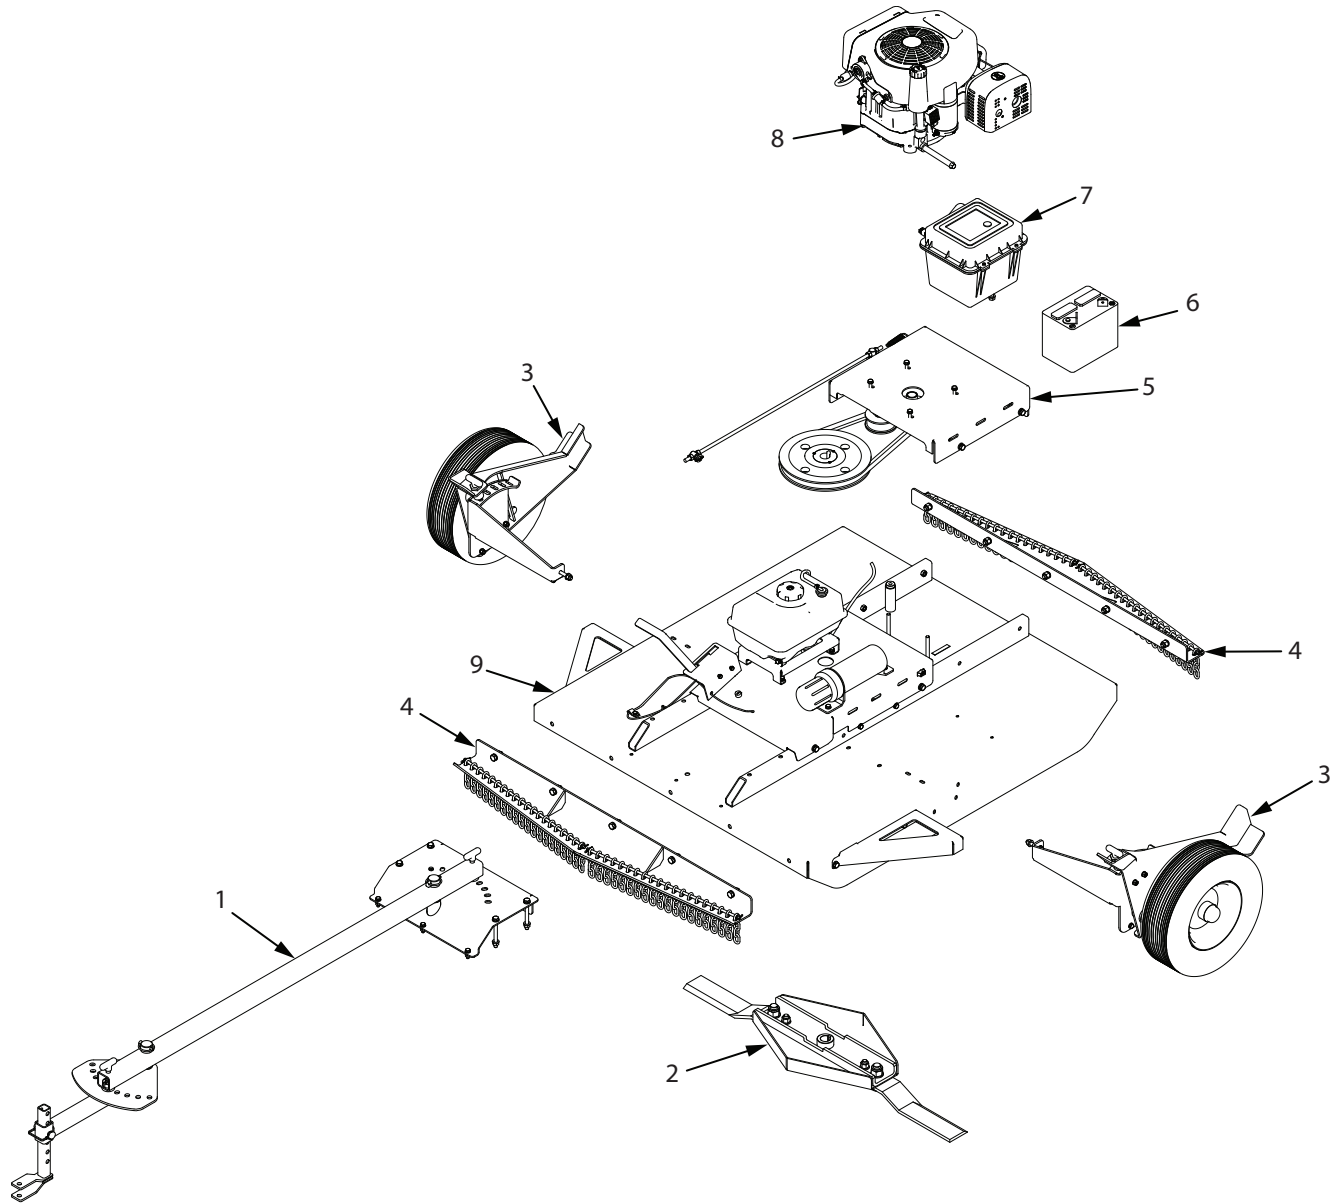

Operator's Manual
Rough Cut Mower

SN

Includes model:
RC4420

P/N: 21601
ECN: 10767
REV1: 03/04/2015
© 2015 Ardisam, Inc.
All Rights Reserved

ILLUSTRATED PARTS BREAKDOWN - Rough Cut Mower

KEY	PART #	DESCRIPTION	QTY.
1	SEE PAGE 18	TOW BAR MOUNT GROUP	1
2	SEE PAGE 19	BLADE MOUNT GROUP	1
3	SEE PAGE 20	WHEEL MOUNTS GROUP	2
4	SEE PAGE 21	BRUSH GUARDS GROUP	2
5	SEE PAGE 22	ENGINE MOUNT GROUP	1
6	21574	BATTERY LEAD ACID 165CCA	1
7	SEE PAGE 23	BATTERY BOX GROUP	1
8	21198	ENGINE 340CC VIPER VERTICAL	1
9	SEE PAGES 24 - 25	MOWER DECK GROUP	1

ILLUSTRATED PARTS BREAKDOWN - Tow Bar Mount Group

KEY	PART #	DESCRIPTION	QTY.
1	21587	HITCH WELDMENT ADJUSTABLE	1
2	18850	PIN M12 STEEL D-STYLE	1
3	21086	DEGREE PLATE WELDMENT	1
4	21813	TONGUE LATCH PIN	2
5	18847	LOCK PIN RING	2
6	21647	CAP SHAFT MOUNT	2
7	21575	TOW BAR WELDMENT	1
8	2431	WASHER M10 X 20 X 2 FLAT	8
9	21642	BOLT M10 X 1.5 X 100 HEX	4
10	400024	WASHER M8 X 16 X 1.6 FLAT	6
11	13826	BOLT M8 X 1.25 X 25 HEX	3
12	21592	DECK MOUNT TOW BAR	1
13	13508	NUT M8 NYLOC	3
14	W1265V0903	NUT M10 NYLOC	4

ILLUSTRATED PARTS BREAKDOWN - Blade Mount Group

KEY	PART #	DESCRIPTION	QTY.
1	21668	BOLT M14 X 60 HEX	2
2	21669	BOLT M22 X 70 HEX	2
3	21665	BOTTOM BRACE BLADE MOUNT	1
4	21667	BUSHING BLADE MOUNT	2
5	21666	BLADE ROUGH CUT MOWER	2
6	21664	BLADE MOUNT WELDMENT	1
7	21674	WASHER M22 X 39 X 3 FLAT	2
8	21671	NUT M22 X 1.5 NYLOC	2
9	21670	NUT M14 X 1.5 NYLOC	2
10	21673	WASHER M14 X 28 X 2.8 FLAT	2
11	21873	BLADE MOUNT ASSEMBLY	1

*Order Wheel Hubs and Deck Height Adjusters according to their description. If you require assistance, please call Acreage™ at 1-800-345-6007.

ILLUSTRATED PARTS BREAKDOWN - Brush Guards Group

KEY	PART #	DESCRIPTION	QTY.
1	21613	BOLT M12 X 1.75 X 30 HEX	5
2	21632	WASHER M12 X 24 X 2.5 FLAT	10
3	21354	CHAIN ASSEMBLY	40
4	21361*	BRUSH GUARD TOW BAR SIDE	1
5	21332*	BRUSH GUARD ENGINE SIDE	1
6	18274	NUT M12 NYLOC	5
7	21304	COTTER PIN	4
8	400024	WASHER M8 X 16 X 1.6 FLAT	4
9	21374	ROD CHAIN MOUNT	2