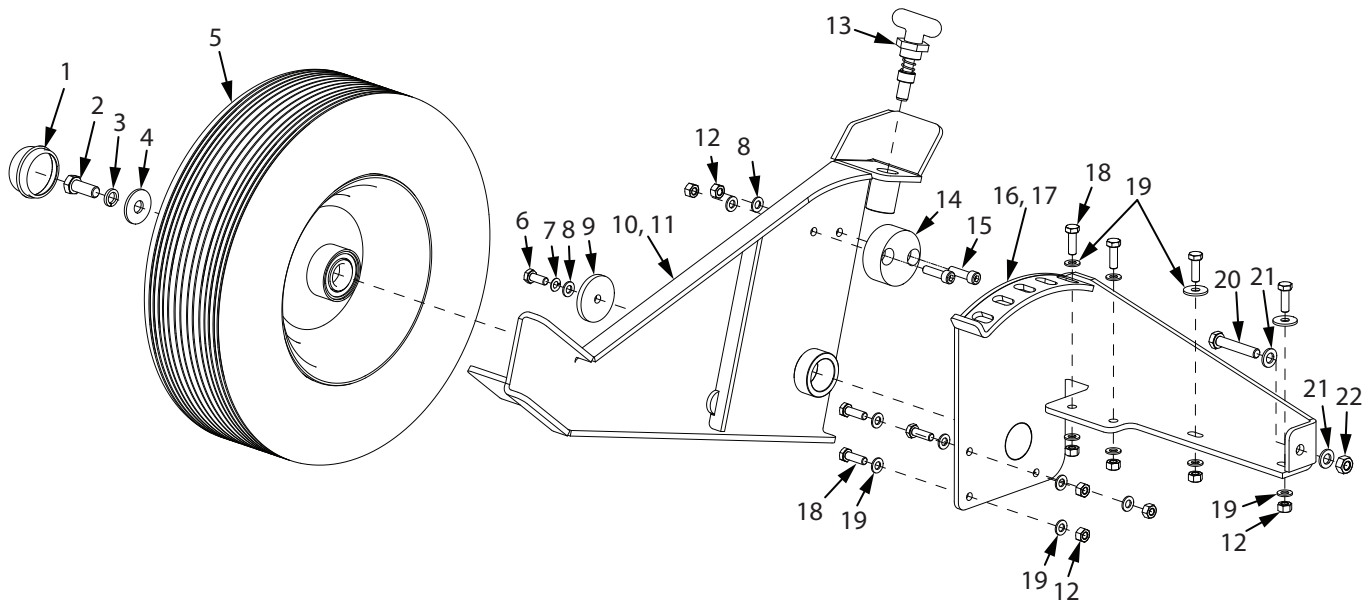

ILLUSTRATED PARTS BREAKDOWN - Tow Bar Mount Group

KEY	PART #	DESCRIPTION	QTY.
1	21587	HITCH WELDMENT ADJUSTABLE	1
2	18850	PIN M12 STEEL D-STYLE	1
3	21086	DEGREE PLATE WELDMENT	1
4	21813	TONGUE LATCH PIN	2
5	18847	LOCK PIN RING	2
6	21647	CAP SHAFT MOUNT	2
7	21575	TOW BAR WELDMENT	1
8	2431	WASHER M10 X 20 X 2 FLAT	8
9	21642	BOLT M10 X 1.5 X 100 HEX	4
10	400024	WASHER M8 X 16 X 1.6 FLAT	6
11	13826	BOLT M8 X 1.25 X 25 HEX	3
12	21592	DECK MOUNT TOW BAR	1
13	13508	NUT M8 NYLOC	3
14	W1265V0903	NUT M10 NYLOC	4

ILLUSTRATED PARTS BREAKDOWN - Wheel Mounts Group

KEY	PART #	DESCRIPTION	QTY.
1	21611	WHEEL CAP	1
2	21613	BOLT M12 X 1.75 X 30 HEX	1
3	21615	WASHER M12 SPRING LOCK	1
4	21614	WASHER M12 X 37 X 3 FLAT	1
5	21610	WHEEL AND TIRE ASSEMBLY	1
6	18106	BOLT M8 X 1.25 X 20 HEX	1
7	21640	WASHER M8 SPRING LOCK	1
8	400024	WASHER M8 X 16 X 1.6 FLAT	3
9	21641	BUSHING RETAINER	1
10	21623*	WHEEL HUB BATTERY BOX SIDE	1
11	21602*	WHEEL HUB GAS TANK SIDE	1
12	13508	NUT M8 NYLOC	9
13	21811	WHEEL LATCH PIN ASSEMBLY	1
14	21616	WHEEL HUB SPACER	1
15	21618	BOLT M8 X 1.25 X 30 SOCKET	2
16	21635*	DECK HEIGHT ADJUSTER BATTERY BOX SIDE	1
17	21634*	DECK HEIGHT ADJUSTER GAS TANK SIDE	1
18	13826	BOLT M8 X 1.25 X 25 HEX	7
19	3245	WASHER M8 X 24 X 2.2 FLAT	14
20	21600	BOLT M10 X 1.5 X 55 HEX	1
21	2431	WASHER M10 X 20 X 2 FLAT	2
22	W1265V0903	NUT M10 NYLOC	1

*Order Wheel Hubs and Deck Height Adjusters according to their description. If you require assistance, please call Acreage™ at 1-800-345-6007.

ILLUSTRATED PARTS BREAKDOWN - Brush Guards Group

KEY	PART #	DESCRIPTION	QTY.
1	21613	BOLT M12 X 1.75 X 30 HEX	5
2	21632	WASHER M12 X 24 X 2.5 FLAT	10
3	21354	CHAIN ASSEMBLY	40
4	21361*	BRUSH GUARD TOW BAR SIDE	1
5	21332*	BRUSH GUARD ENGINE SIDE	1
6	18274	NUT M12 NYLOC	5
7	21304	COTTER PIN	4
8	400024	WASHER M8 X 16 X 1.6 FLAT	4
9	21374	ROD CHAIN MOUNT	2