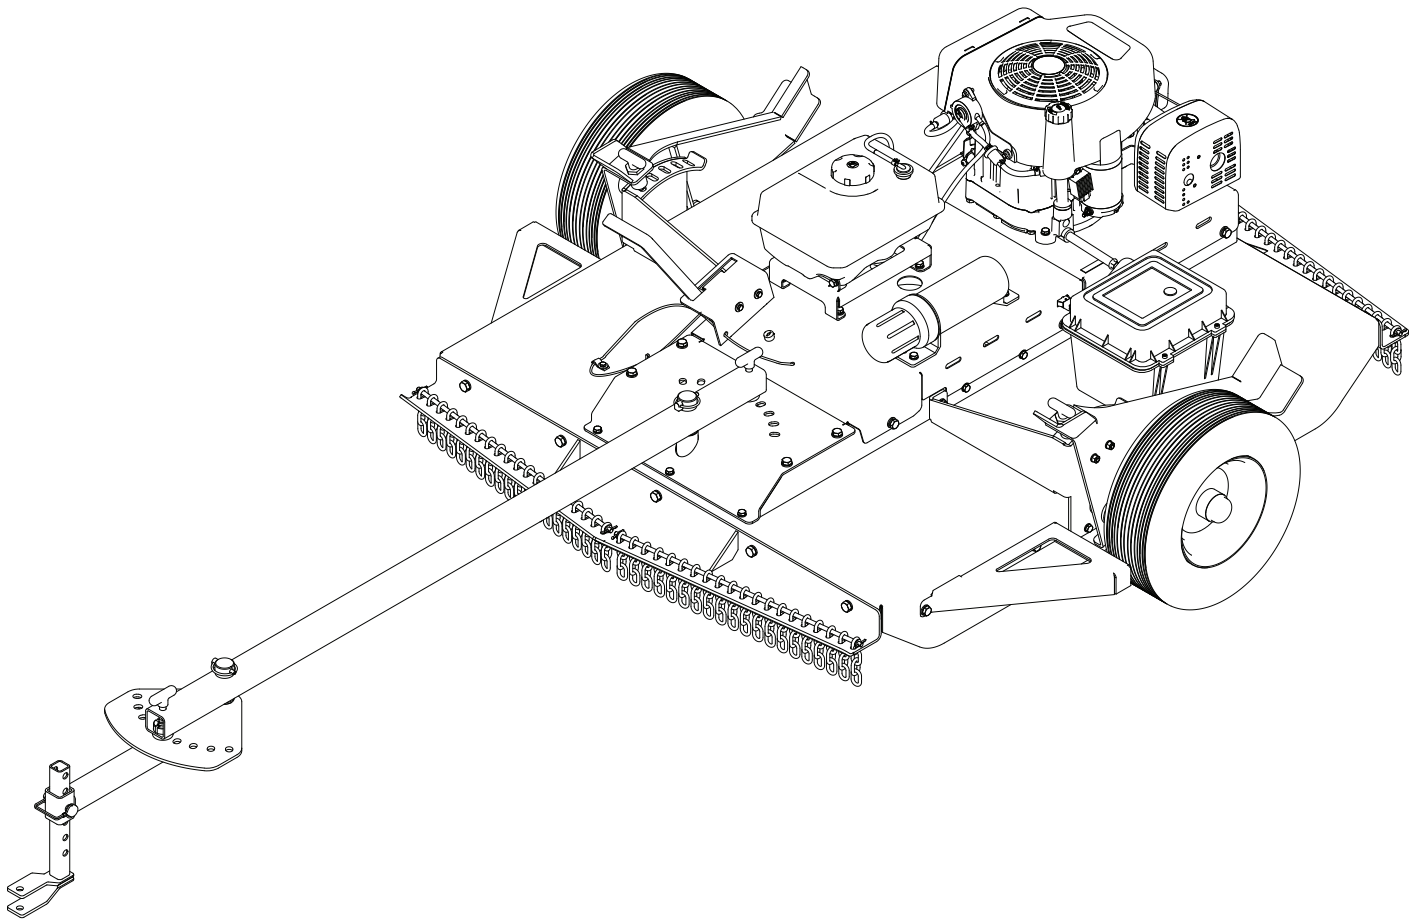

Operator's Manual
Rough Cut Mower

SN

Includes model:
RC4420

P/N: 21601
ECN: 10767
REV1: 03/04/2015
© 2015 Ardisam, Inc.
All Rights Reserved

ILLUSTRATED PARTS BREAKDOWN - Rough Cut Mower

KEY	PART #	DESCRIPTION	QTY.
1	SEE PAGE 18	TOW BAR MOUNT GROUP	1
2	SEE PAGE 19	BLADE MOUNT GROUP	1
3	SEE PAGE 20	WHEEL MOUNTS GROUP	2
4	SEE PAGE 21	BRUSH GUARDS GROUP	2
5	SEE PAGE 22	ENGINE MOUNT GROUP	1
6	21574	BATTERY LEAD ACID 165CCA	1
7	SEE PAGE 23	BATTERY BOX GROUP	1
8	21198	ENGINE 340CC VIPER VERTICAL	1
9	SEE PAGES 24 - 25	MOWER DECK GROUP	1

ILLUSTRATED PARTS BREAKDOWN - Tow Bar Mount Group

KEY	PART #	DESCRIPTION	QTY.
1	21587	HITCH WELDMENT ADJUSTABLE	1
2	18850	PIN M12 STEEL D-STYLE	1
3	21086	DEGREE PLATE WELDMENT	1
4	21813	TONGUE LATCH PIN	2
5	18847	LOCK PIN RING	2
6	21647	CAP SHAFT MOUNT	2
7	21575	TOW BAR WELDMENT	1
8	2431	WASHER M10 X 20 X 2 FLAT	8
9	21642	BOLT M10 X 1.5 X 100 HEX	4
10	400024	WASHER M8 X 16 X 1.6 FLAT	6
11	13826	BOLT M8 X 1.25 X 25 HEX	3
12	21592	DECK MOUNT TOW BAR	1
13	13508	NUT M8 NYLOC	3
14	W1265V0903	NUT M10 NYLOC	4

ILLUSTRATED PARTS BREAKDOWN - Blade Mount Group

KEY	PART #	DESCRIPTION	QTY.
1	21668	BOLT M14 X 60 HEX	2
2	21669	BOLT M22 X 70 HEX	2
3	21665	BOTTOM BRACE BLADE MOUNT	1
4	21667	BUSHING BLADE MOUNT	2
5	21666	BLADE ROUGH CUT MOWER	2
6	21664	BLADE MOUNT WELDMENT	1
7	21674	WASHER M22 X 39 X 3 FLAT	2
8	21671	NUT M22 X 1.5 NYLOC	2
9	21670	NUT M14 X 1.5 NYLOC	2
10	21673	WASHER M14 X 28 X 2.8 FLAT	2
11	21873	BLADE MOUNT ASSEMBLY	1

*Order Wheel Hubs and Deck Height Adjusters according to their description. If you require assistance, please call Acreage™ at 1-800-345-6007.

ILLUSTRATED PARTS BREAKDOWN - Brush Guards Group

KEY	PART #	DESCRIPTION	QTY.
1	21613	BOLT M12 X 1.75 X 30 HEX	5
2	21632	WASHER M12 X 24 X 2.5 FLAT	10
3	21354	CHAIN ASSEMBLY	40
4	21361*	BRUSH GUARD TOW BAR SIDE	1
5	21332*	BRUSH GUARD ENGINE SIDE	1
6	18274	NUT M12 NYLOC	5
7	21304	COTTER PIN	4
8	400024	WASHER M8 X 16 X 1.6 FLAT	4
9	21374	ROD CHAIN MOUNT	2