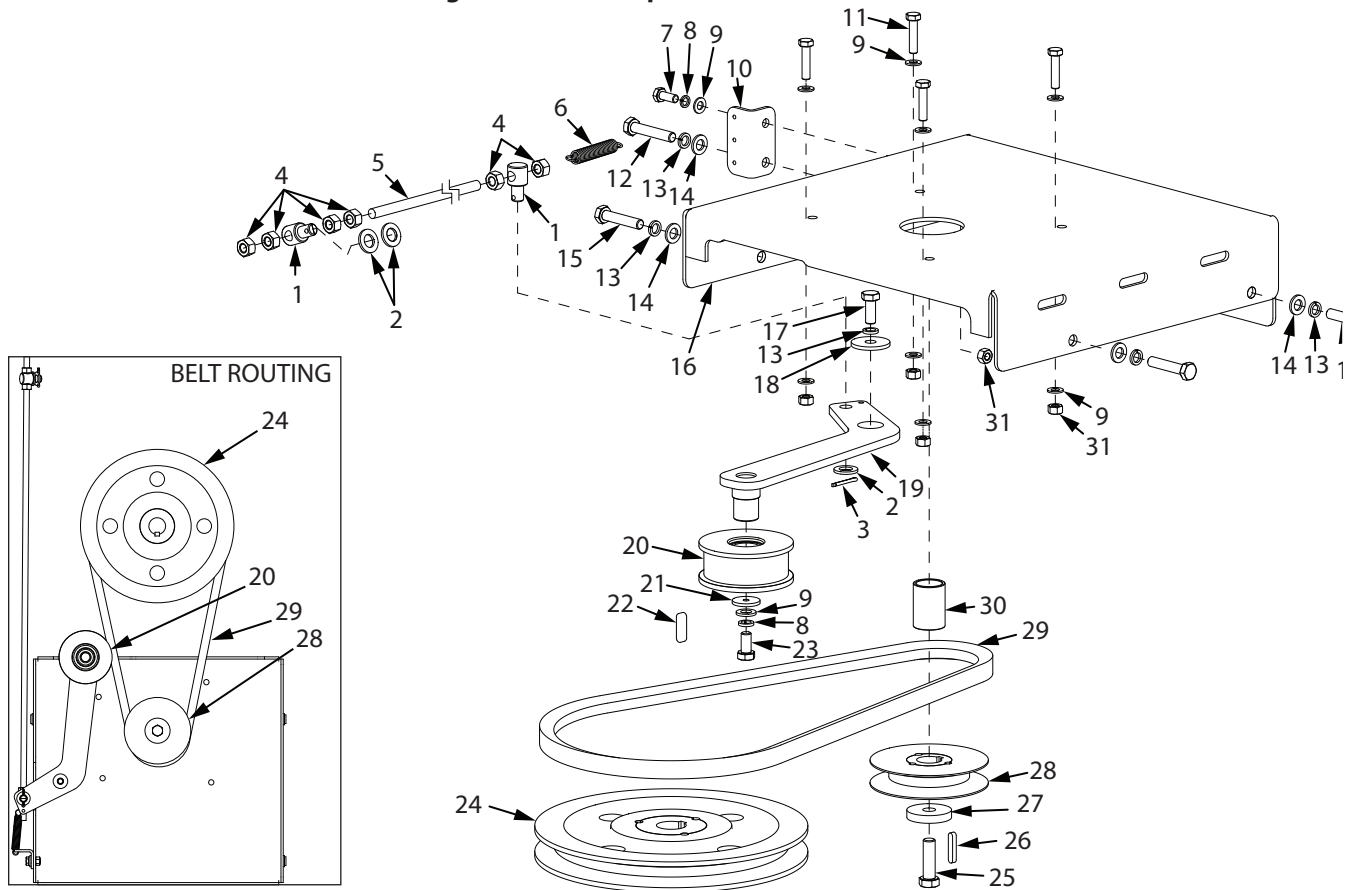

*Order Wheel Hubs and Deck Height Adjusters according to their description. If you require assistance, please call Acreage™ at 1-800-345-6007.

ILLUSTRATED PARTS BREAKDOWN - Brush Guards Group

KEY	PART #	DESCRIPTION	QTY.
1	21613	BOLT M12 X 1.75 X 30 HEX	5
2	21632	WASHER M12 X 24 X 2.5 FLAT	10
3	21354	CHAIN ASSEMBLY	40
4	21361*	BRUSH GUARD TOW BAR SIDE	1
5	21332*	BRUSH GUARD ENGINE SIDE	1
6	18274	NUT M12 NYLOC	5
7	21304	COTTER PIN	4
8	400024	WASHER M8 X 16 X 1.6 FLAT	4
9	21374	ROD CHAIN MOUNT	2

*Order Brush Guards according to their description. If you require assistance, please call Acreage™ at 1-800-345-6007.

ILLUSTRATED PARTS BREAKDOWN - Engine Mount Group

KEY	PART #	DESCRIPTION	QTY.
1	21598	MOUNT ENGAGE ROD	2
2	21632	WASHER M12 X 24 X 2.5 FLAT	3
3	21304	COTTER PIN	1
4	3235	NUT M10 X 1.5 HEX	6
5	21597	ENGAGE ROD	1
6	21660	SPRING 20.5 X 3 MM 19 COILS	1
7	18106	BOLT M8 X 1.25 X 20 HEX	1
8	21640	WASHER M8 SPRING LOCK	2
9	400024	WASHER M8 X 16 X 1.6 FLAT	10
10	21659	SPRING MOUNT	1
11	20816	BOLT M8 X 1.25 X 35 HEX	4
12	21600	BOLT M10 X 1.5 X 55 HEX	1
13	21656	WASHER M10 SPRING LOCK	5
14	2431	WASHER M10 X 20 X 2 FLAT	4
15	20145	BOLT M10 X 1.5 X 50 HEX	3
16	21657	PANEL ENGINE MOUNT	1
17	19124	BOLT M10 X 1.5 X 25 HEX	1

KEY	PART #	DESCRIPTION	QTY.
18	10811	WASHER M10 X 37 X 1.5 FLAT	1
19	21699	IDLER PULLEY PIVOT ARM	1
20	22117	IDLER PULLEY WITH BEARINGS	1
21	21595	RETAINER BELT ENGAGE IDLER	1
22	21691	KEY DRIVE SHAFT	1
23	18106	BOLT M8 X 1.25 X 20 HEX	1
24	22116	DRIVE PULLEY ASSEMBLY WITH SET SCREWS	1
25	21722	BOLT M12 X 1.0 X 40 HEX	1
26	21694	KEY CRANK SHAFT	1
27	21721	RETAINER CRANK SHAFT	1
28	22077	ENGINE PULLEY ASSEMBLY WITH SET SCREWS	1
29	21701	BELT	1
30	22044	SPACER 32 X 26.3 X 45 MM	1
31	13508	NUT M8 HEX	5