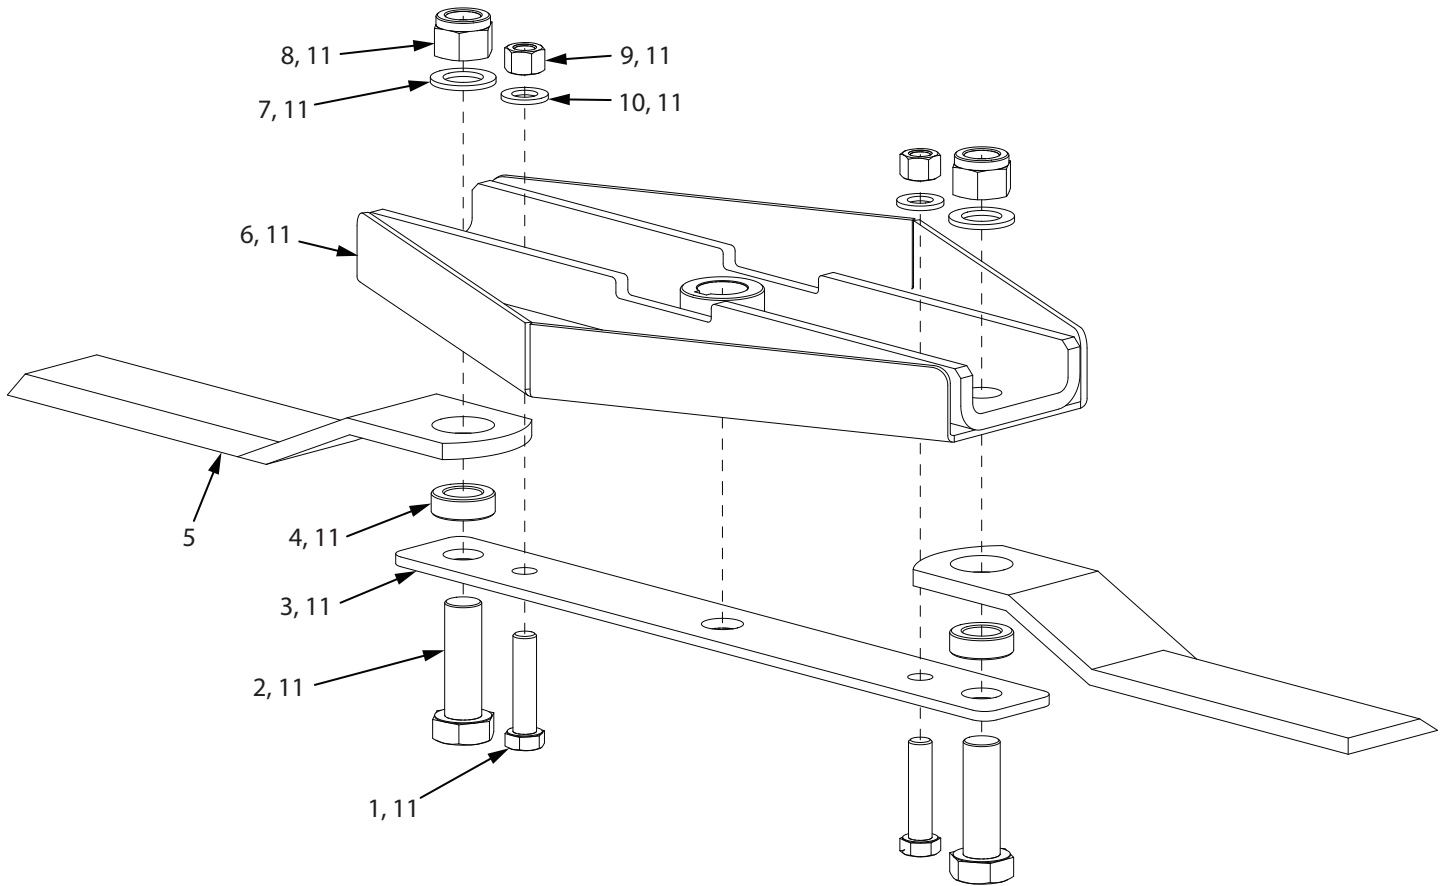

ILLUSTRATED PARTS BREAKDOWN - Blade Mount Group

KEY	PART #	DESCRIPTION	QTY.
1	21668	BOLT M14 X 60 HEX	2
2	21669	BOLT M22 X 70 HEX	2
3	21665	BOTTOM BRACE BLADE MOUNT	1
4	21667	BUSHING BLADE MOUNT	2
5	21666	BLADE ROUGH CUT MOWER	2
6	21664	BLADE MOUNT WELDMENT	1
7	21674	WASHER M22 X 39 X 3 FLAT	2
8	21671	NUT M22 X 1.5 NYLOC	2
9	21670	NUT M14 X 1.5 NYLOC	2
10	21673	WASHER M14 X 28 X 2.8 FLAT	2
11	21873	BLADE MOUNT ASSEMBLY	1