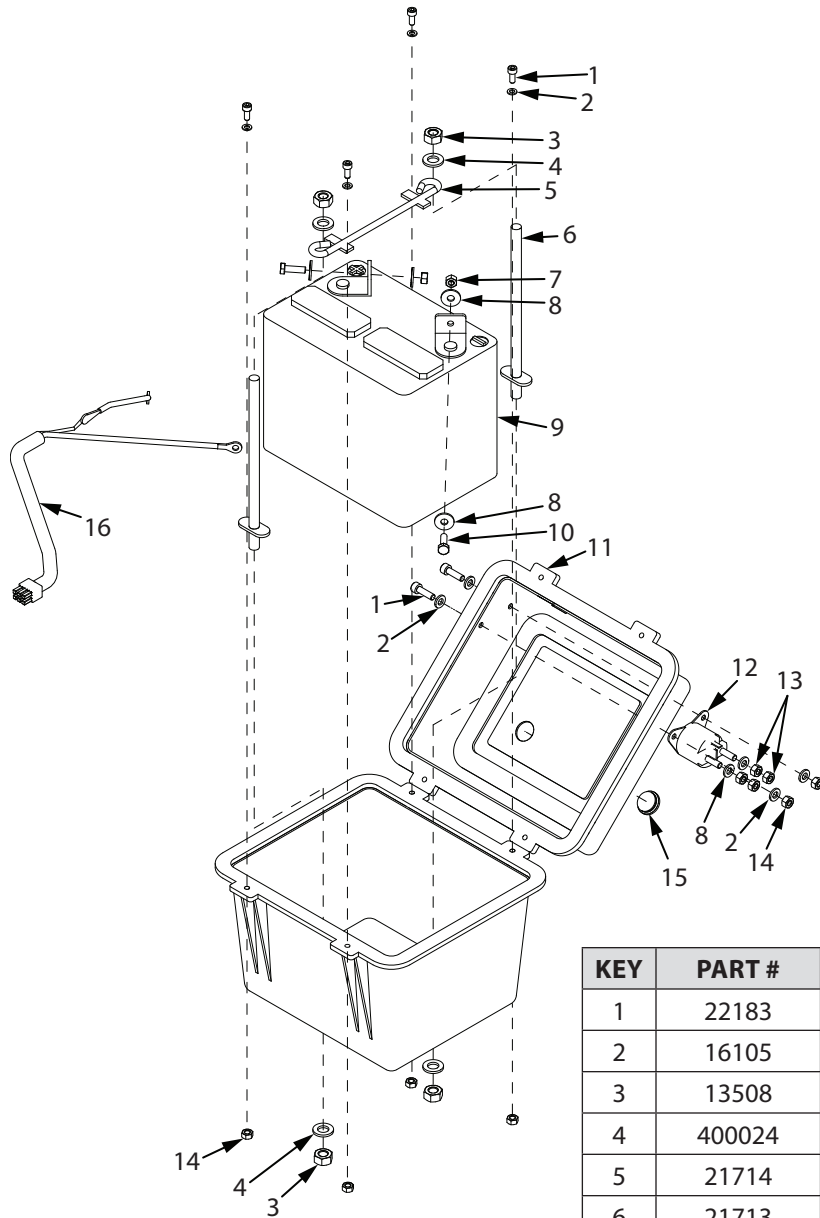

ILLUSTRATED PARTS BREAKDOWN - Battery Box Group

KEY	PART #	DESCRIPTION	QTY.
1	22183	BOLT M5 X 0.8 X 20 HEX HEAD	6
2	16105	WASHER M5 X 10 X 1.0 FLAT	8
3	13508	NUT M8 NYLOC	4
4	400024	WASHER M8 X 16 X 1.6 FLAT	4
5	21714	BRACKET BATTERY TIE DOWN	1
6	21713	POST BATTERY TIE DOWN	2
7	11499	NUT M6 NYLOC	2
8	20141	WASHER M6 X 12 X 1.6 FLAT	6
9	21574	BATTERY LEAD ACID 165 CCA	1
10	92776	BOLT M6 X 1.0 X 20 HEX HEAD	2
11	21709	BATTERY BOX ASSEMBLY	1
12	22080	SOLENOID WIRE MOUNT	1
13	11497	NUT M6 X 1.0 HEX	4
14	11393	NUT M5 NYLOC	2
15	22079	PLUG 20 X 6 MM BATTERY BOX	1
16	21868	WIRE HARNESS MOWER BATTERY BOX	1