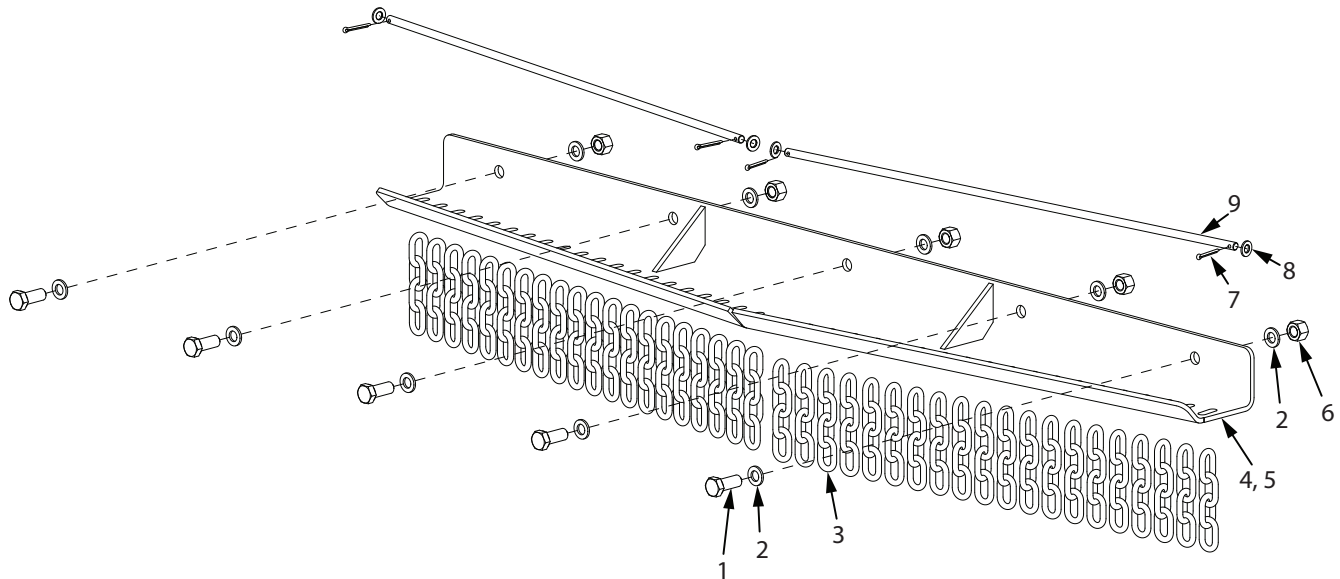

ILLUSTRATED PARTS BREAKDOWN - Tow Bar Mount Group

KEY	PART #	DESCRIPTION	QTY.
1	21587	HITCH WELDMENT ADJUSTABLE	1
2	18850	PIN M12 STEEL D-STYLE	1
3	21086	DEGREE PLATE WELDMENT	1
4	21813	TONGUE LATCH PIN	2
5	18847	LOCK PIN RING	2
6	21647	CAP SHAFT MOUNT	2
7	21575	TOW BAR WELDMENT	1
8	2431	WASHER M10 X 20 X 2 FLAT	8
9	21642	BOLT M10 X 1.5 X 100 HEX	4
10	400024	WASHER M8 X 16 X 1.6 FLAT	6
11	13826	BOLT M8 X 1.25 X 25 HEX	3
12	21592	DECK MOUNT TOW BAR	1
13	13508	NUT M8 NYLOC	3
14	W1265V0903	NUT M10 NYLOC	4

ILLUSTRATED PARTS BREAKDOWN - Blade Mount Group

KEY	PART #	DESCRIPTION	QTY.
1	21668	BOLT M14 X 60 HEX	2
2	21669	BOLT M22 X 70 HEX	2
3	21665	BOTTOM BRACE BLADE MOUNT	1
4	21667	BUSHING BLADE MOUNT	2
5	21666	BLADE ROUGH CUT MOWER	2
6	21664	BLADE MOUNT WELDMENT	1
7	21674	WASHER M22 X 39 X 3 FLAT	2
8	21671	NUT M22 X 1.5 NYLOC	2
9	21670	NUT M14 X 1.5 NYLOC	2
10	21673	WASHER M14 X 28 X 2.8 FLAT	2
11	21873	BLADE MOUNT ASSEMBLY	1

*Order Wheel Hubs and Deck Height Adjusters according to their description. If you require assistance, please call Acreage™ at 1-800-345-6007.

ILLUSTRATED PARTS BREAKDOWN - Brush Guards Group

KEY	PART #	DESCRIPTION	QTY.
1	21613	BOLT M12 X 1.75 X 30 HEX	5
2	21632	WASHER M12 X 24 X 2.5 FLAT	10
3	21354	CHAIN ASSEMBLY	40
4	21361*	BRUSH GUARD TOW BAR SIDE	1
5	21332*	BRUSH GUARD ENGINE SIDE	1
6	18274	NUT M12 NYLOC	5
7	21304	COTTER PIN	4
8	400024	WASHER M8 X 16 X 1.6 FLAT	4
9	21374	ROD CHAIN MOUNT	2