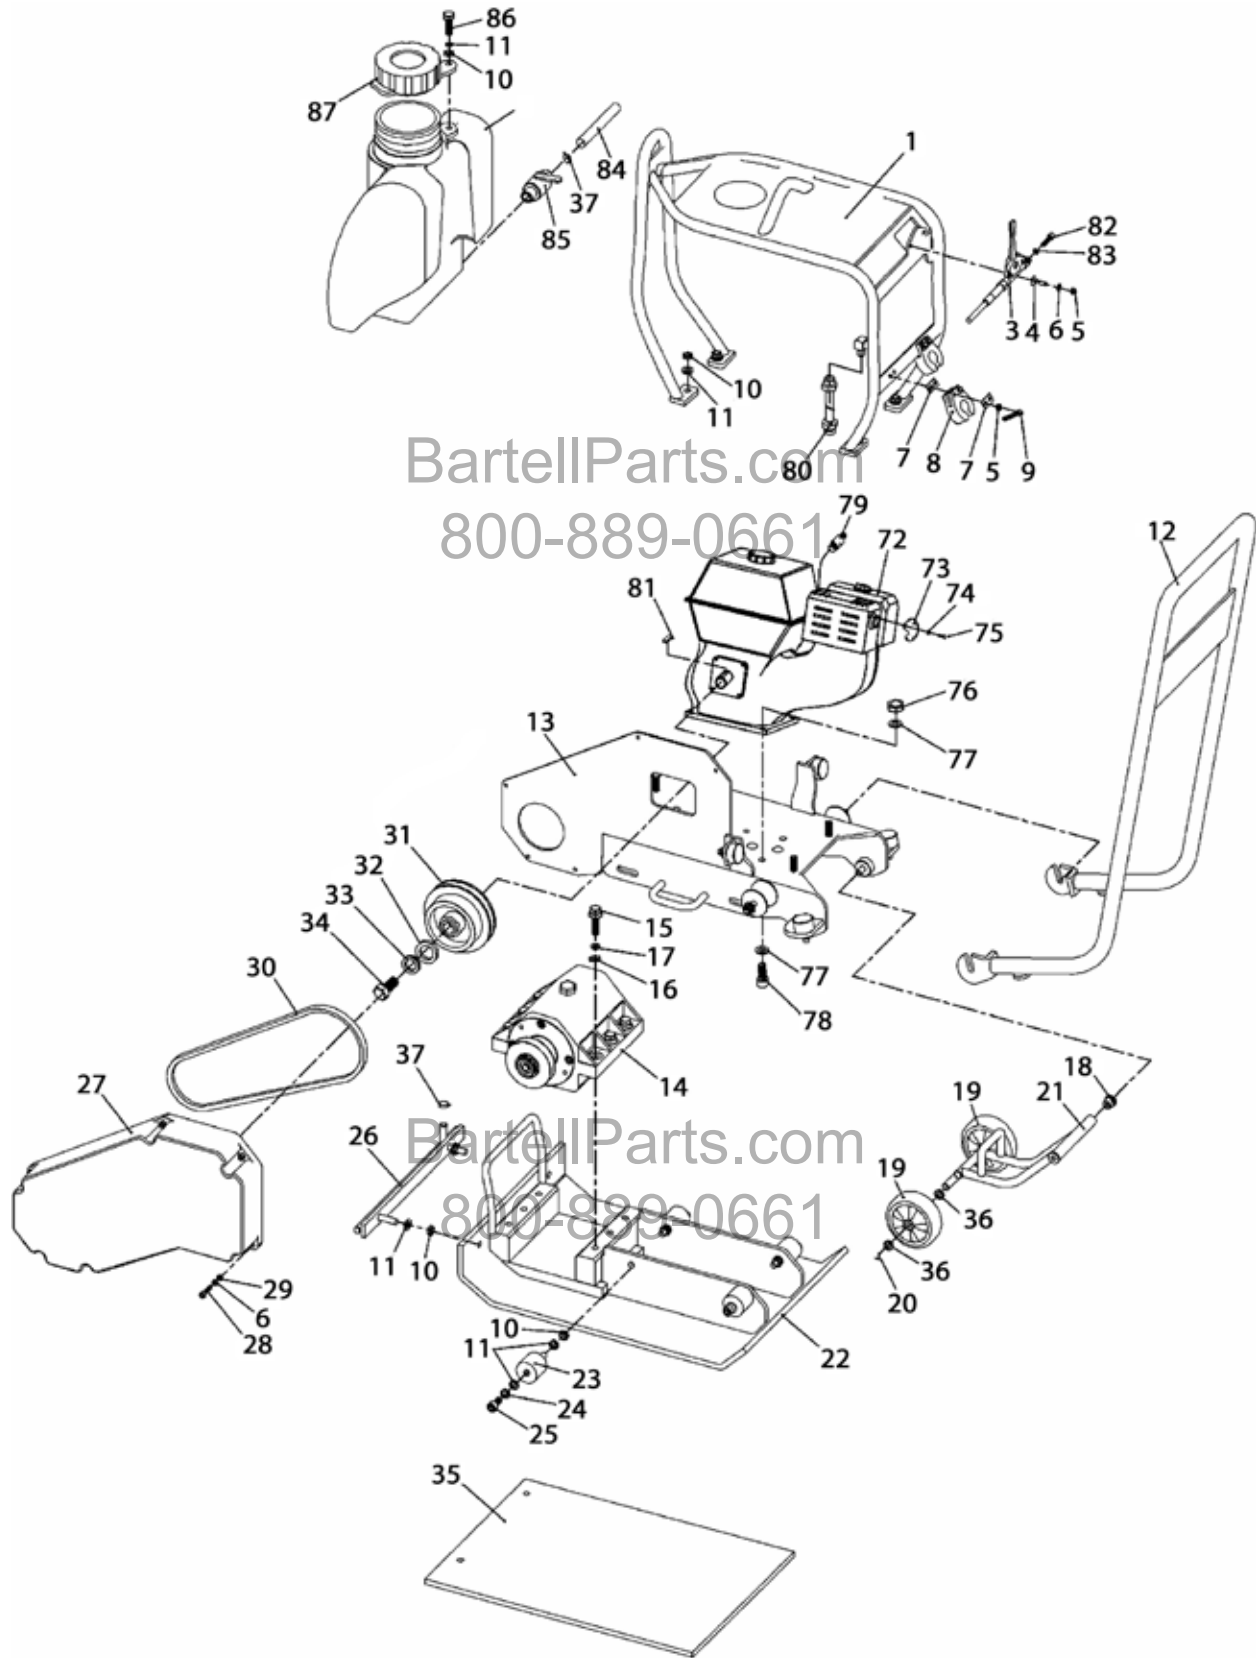

PARTS LIST

ITEM	B1822	Description	QTY	ITEM	B1822	Description	QTY
1	30350	Protective Frame	1	44	11621	Spring Washer - 10	2
2	30351	Water Tank	1	45	30378	Spacer	2
3	30352	Throttle Control Assembly	1	46	30379	Nylon Spacer	2
4	51058	Bolt M6 x 20	2	47	30380	Steel Sleeve	2
5	10069	Nut M6	6	48	30390	Nylon Sleeve	2
6	14447	Washer - 6	9	49	30391	Shock Mount	2
7	30353	Fixed Plate	4	50	10735	Spring Washer - 12	2
8	30354	Clip	2	51	31167	Bolt M8 x 25	4
9	11635	Bolt M6 x 30	4	52	11614	Spring Washer - 8	8
10	11802	Nut M10	11	53	30392	Exciter End Cover (R)	1
11	31177	Washer - 10	15	54	30393	O-ring	1
12	30355	Handle Assembly	1	55	30394	Bearing	2
13	30356	Engine Mounting Plate Assy,	1	56		Screw-socket Head	1
14	30357	Vibration Exciter	1	57	30395	Oil Seal	1
15	10996	Bolt M12 x 45	6	58	30396	Exciter Housing	1
16	10993	Washer - 12	6	59		Screw-socket Head	1
17	10735	Spring Washer - 12	6	60	30397	Oil Seal	1
18	30358	Rubber Sleeve	2	61	30398	Exciter Shaft	1
19	30359	Wheel	2	62	30399	Inner Bearing	1
20		Cotter Pin	2	63	30251	O-ring	1
21	30360	Transporter Arm	1	64	30252	Steel Ring	1
22	30361	Base Plate Assembly	1	65	30381	O-ring	1
23	30362	Shock Mount	4	66	30253	Exciter End Cover (L)	1
24	11621	Spring Washer - 10	4	67	10999	Bolt M8 x 20	4
25	31176	Bolt M10 x 20	4	68	30254	Oil Seal	1
26	30363	Mounting Strip, Rubber Mat	1	69	30255	Pulley	1
	30364	Sprinkler System	1	70	30256	Retaining Ring	1
27	30365	Belt Cover	1	71		Bolt	1
28		Bolt M6 x 25	7	72	21333	Engine	1
29	11620	Spring Washer - 6	7	73		Exhaust Cap	1
30	30366	Belt	1	74	10181	Spring Washer - 4	2
31	30367	Clutch Assembly	1	75		Bolt M4 x 8	2
32		Flat Washer	1	76	52216	Nut 8	4
33	11614	Spring Washer - 8	1	77	30818	Flat Washer 8	4
34		Bolt	1	78		Bolt M8 x 45	4
35	30330	Rubber Mat	1	79	30370	Clip	1
36	30368	Nylon Spacer	4	80	30371	Oil Drain Hose	1
37	30369	Clip	1	81	10206	Key	1
38	30375	Engine Mounting Plate	1	82		Bolt M6 x 40	1
39	30376	Bolt	2	83	10069	Nut M6	1
40	30377	Shock Mount	4	84	30372	Water Hose	1
41	31177	Washer - 10	5	85	30373	Cock, Water Tank	1
42	11802	Nut M10	5	86	14989	Bolt M10 x 30	1
43	13350	Bolt M10 x 60	2	87	30374	Cap, Water Tank	1