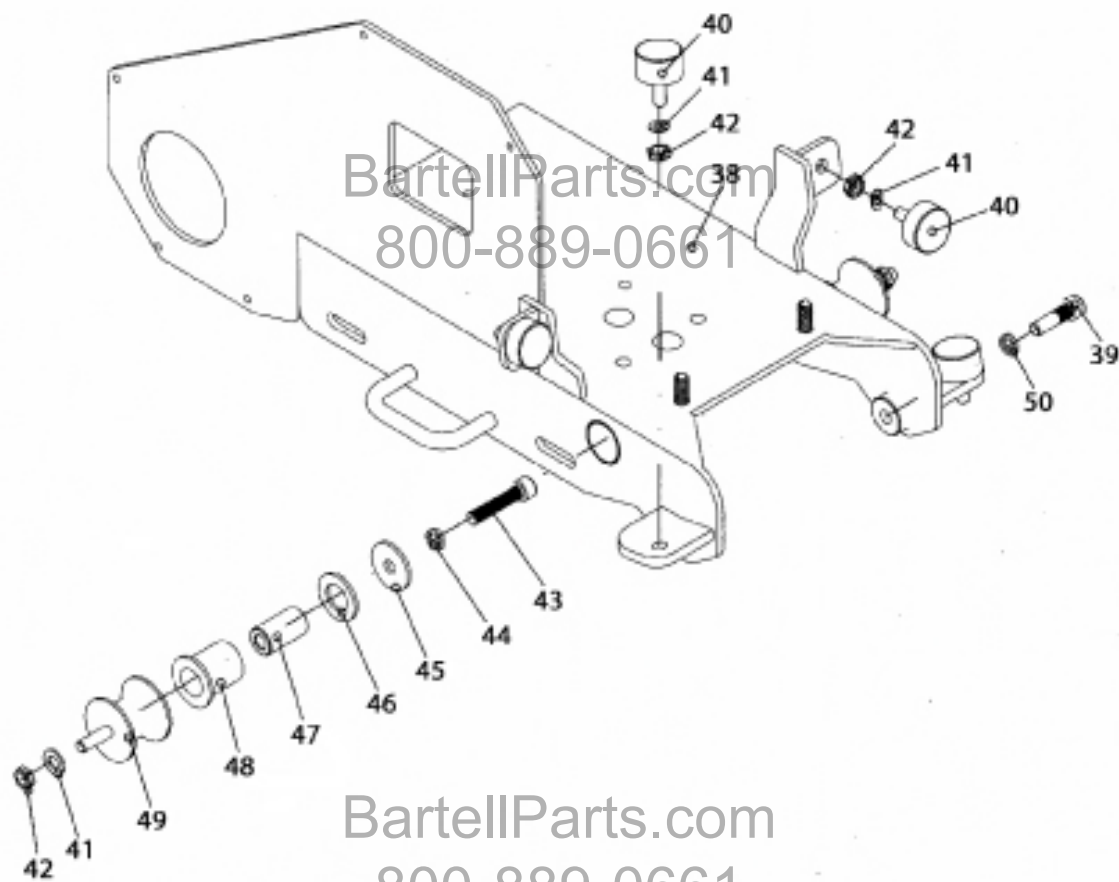

BartellParts.com
800-889-0661

BartellParts.com
800-889-0661