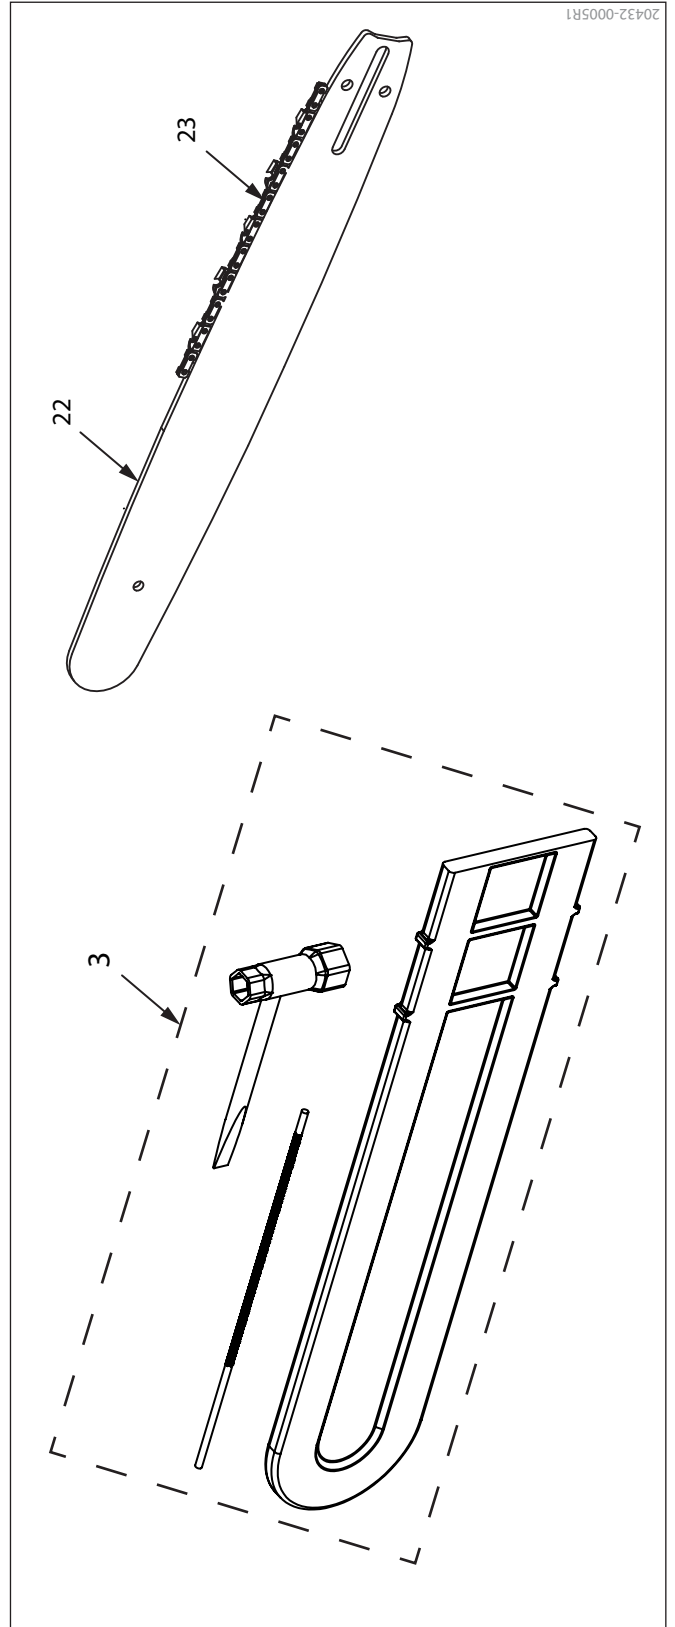

ILLUSTRATED PARTS BREAKDOWN