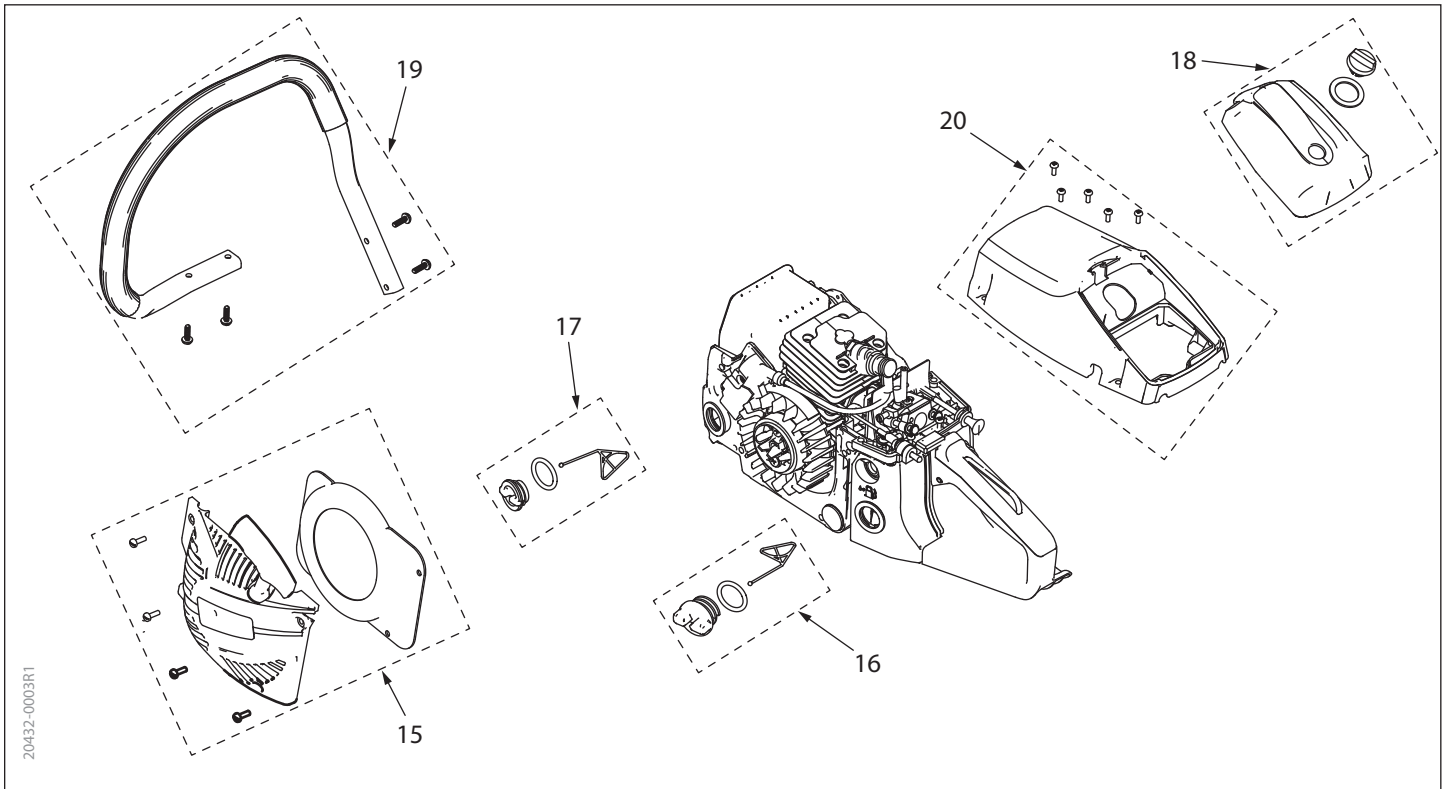

ILLUSTRATED PARTS BREAKDOWN