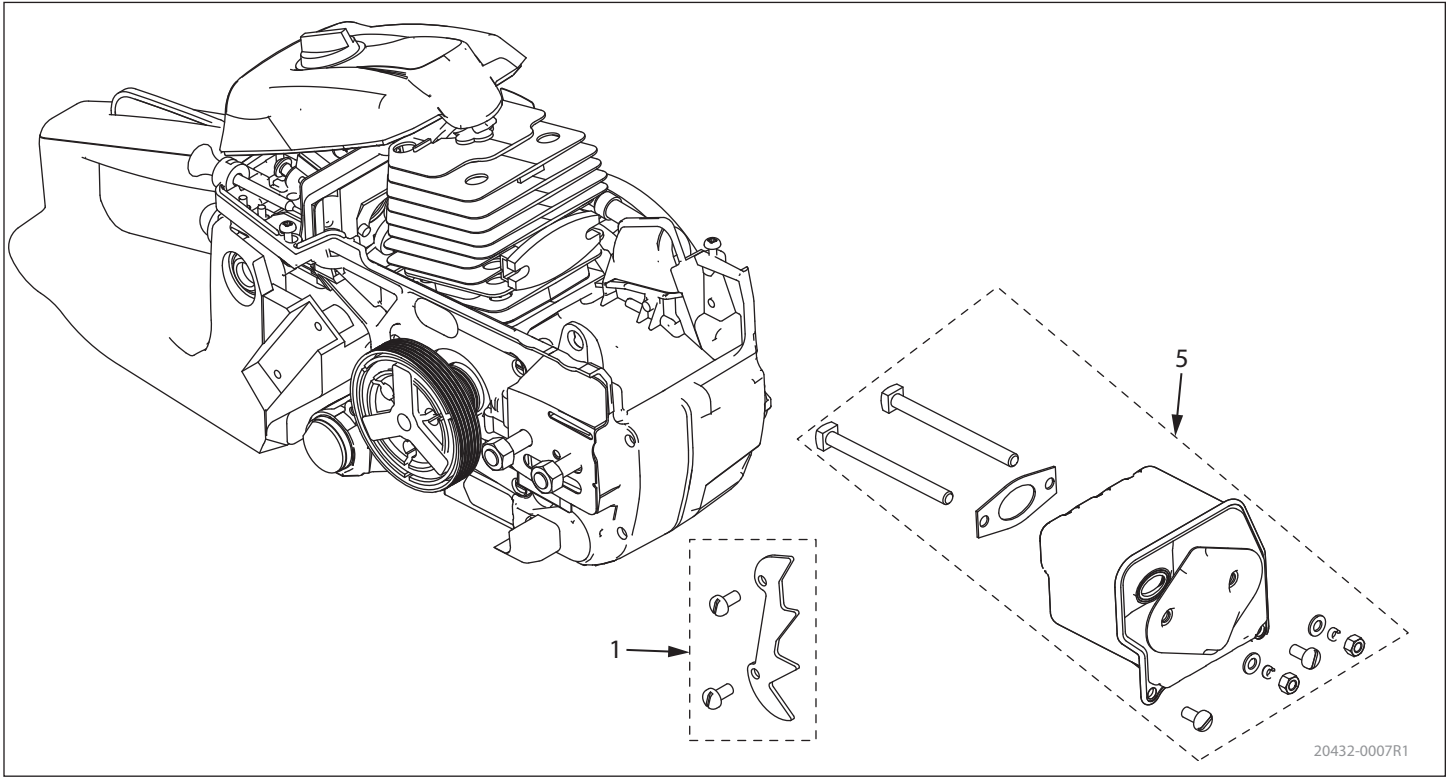

Earthquake[®]
POWERED CHORE EQUIPMENT

Operator's Manual
Original Operating
Instructions

Chainsaw
CS4518B

 **WARNING**

**BEFORE USING OUR PRODUCTS,
READ THIS MANUAL CAREFULLY TO
UNDERSTAND THE PROPER USE OF
YOUR UNIT.**

ILLUSTRATED PARTS BREAKDOWN

ILLUSTRATED PARTS BREAKDOWN

KEY #	PART #	DESCRIPTION	QTY.
1	14203	KIT BUCKING SPIKE	1
2	13507	ASSEMBLY CLUTCH COVER	1
3	14204	KIT CS4518 ACCESSORY PACK	1
4	838101	BAR NUT	2
5	14206	KIT MUFFLER COMPLETE	1
6	14231	KIT VIBRATION DAMPENING COMPLETE	1
7	14232	KIT FLYWHEEL REPLACEMENT	1
8	14233	KIT COMPLETE ELECTRICAL (INCLUDES 31)	1
9	13541	KIT TRIGGER ASSEMBLY (ALSO PART OF 24)	1
10	845117	AIR FILTER	1
11	13539	KIT CARBURETOR REPLACEMENT	1
12	13538	KIT PUMP ADJUSTABLE OIL	1
13	18254	KIT, CLUTCH DRUM SPUR SPROCKET CS45	1
14	13536	ASSEMBLY CLUTCH W/WASHER	1
15	13535	KIT RECOIL CHAINSAW	1
16	13534	ASSEMBLY FUEL CAP	1
17	13556	ASSEMBLY OIL CAP	1
18	13533	KIT AIR CLEANER COVER	1
19	13531	KIT FORWARD HANDLE	1
20	13532	ASSEMBLY CYLINDER SHROUD	1
21	35906	SPARK PLUG L8RFT, NGK BPMR7A, CHAMPION RCJ7Y	1
22	845122*	GUIDE BAR 18IN CHAINSAW	1
23	845125*	SAW CHAIN S62 18IN CHAINSAW	1
24	14257	KIT REPLACEMENT HANDLE AND TANK (INCLUDES 9)	1
25	16698	KIT FUEL LINES REPLACEMENT	1
26	14262	BAR STUDS	2
27	14263	KIT GUIDE BAR BASE	1
28	20431	OILER GEAR 12.3 ID 24.8 MM COG TEETH OD	1
29	14265	KIT OILER COVER PLATE	1
30	FILTER	FILTER GAS TANK	1
31	14367	KIT ON OFF SWITCH ASSEMBLY (SWITCH ONLY)	1
32	13522	PRIMER BULB	1
33	13475	CHOKE THROTTLE	1
34	15981	KIT OIL LINES REPLACEMENT	1
35	16735	KIT REPLACEMENT CHAIN CATCHER CS4518	1