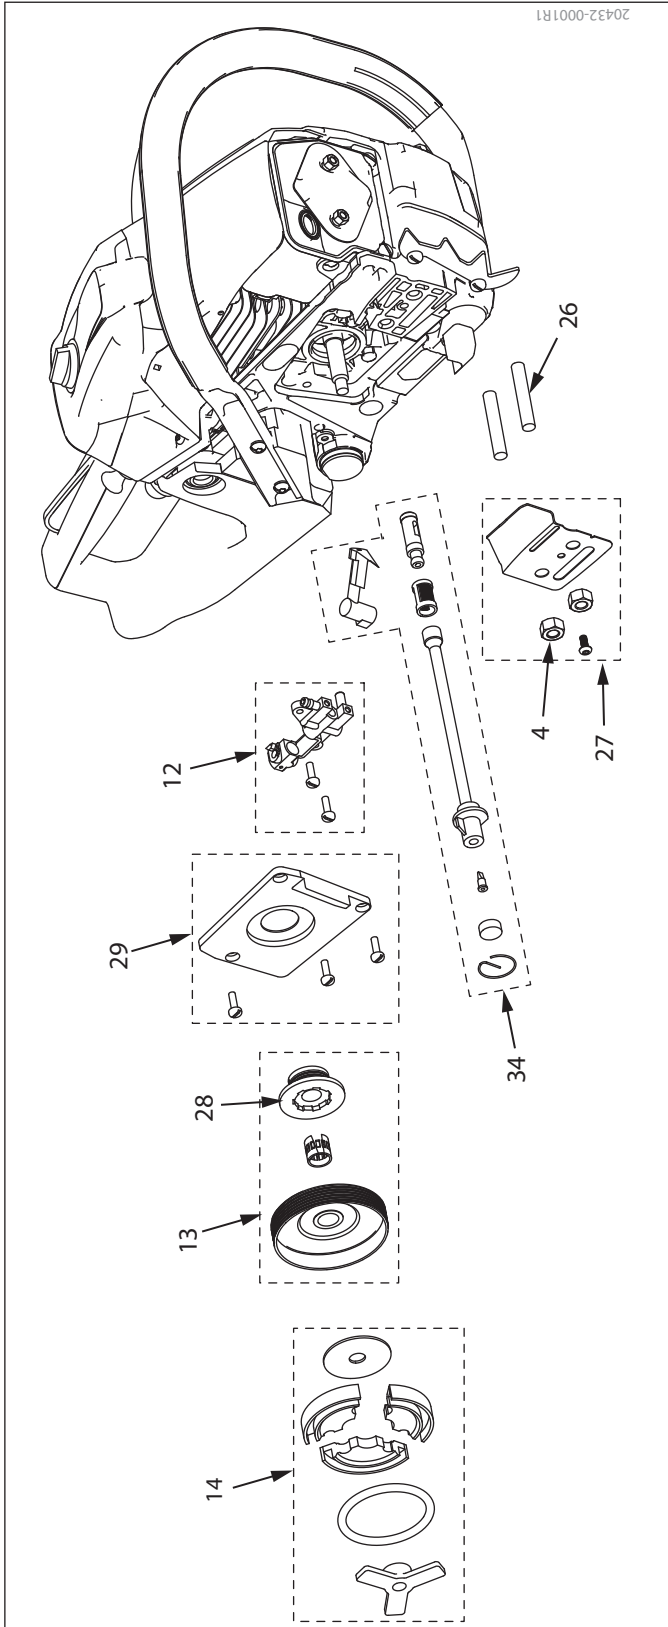

ILLUSTRATED PARTS BREAKDOWN