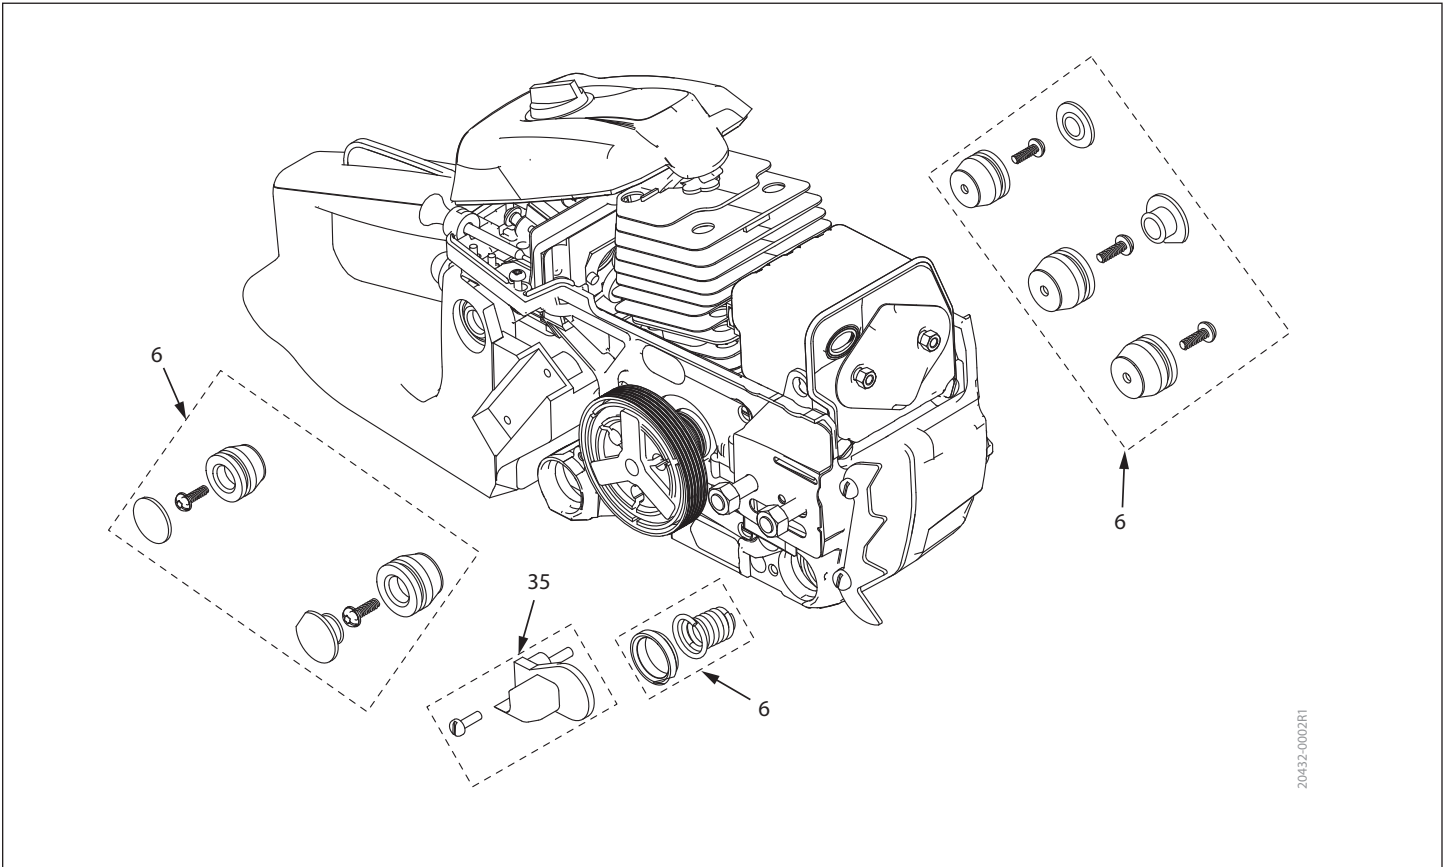

Earthquake[®]
POWERED CHORE EQUIPMENT

Operator's Manual
Original Operating
Instructions

Chainsaw
CS4518B

 **WARNING**

**BEFORE USING OUR PRODUCTS,
READ THIS MANUAL CAREFULLY TO
UNDERSTAND THE PROPER USE OF
YOUR UNIT.**

ILLUSTRATED PARTS BREAKDOWN

ILLUSTRATED PARTS BREAKDOWN

KEY #	PART #	DESCRIPTION	QTY.
1	14203	KIT BUCKING SPIKE	1
2	13507	ASSEMBLY CLUTCH COVER	1
3	14204	KIT CS4518 ACCESSORY PACK	1
4	838101	BAR NUT	2
5	14206	KIT MUFFLER COMPLETE	1
6	14231	KIT VIBRATION DAMPENING COMPLETE	1
7	14232	KIT FLYWHEEL REPLACEMENT	1
8	14233	KIT COMPLETE ELECTRICAL (INCLUDES 31)	1
9	13541	KIT TRIGGER ASSEMBLY (ALSO PART OF 24)	1
10	845117	AIR FILTER	1
11	13539	KIT CARBURETOR REPLACEMENT	1
12	13538	KIT PUMP ADJUSTABLE OIL	1
13	18254	KIT, CLUTCH DRUM SPUR SPROCKET CS45	1
14	13536	ASSEMBLY CLUTCH W/WASHER	1
15	13535	KIT RECOIL CHAINSAW	1
16	13534	ASSEMBLY FUEL CAP	1
17	13556	ASSEMBLY OIL CAP	1
18	13533	KIT AIR CLEANER COVER	1
19	13531	KIT FORWARD HANDLE	1
20	13532	ASSEMBLY CYLINDER SHROUD	1
21	35906	SPARK PLUG L8RFT, NGK BPMR7A, CHAMPION RCJ7Y	1
22	845122*	GUIDE BAR 18IN CHAINSAW	1
23	845125*	SAW CHAIN S62 18IN CHAINSAW	1
24	14257	KIT REPLACEMENT HANDLE AND TANK (INCLUDES 9)	1
25	16698	KIT FUEL LINES REPLACEMENT	1
26	14262	BAR STUDS	2
27	14263	KIT GUIDE BAR BASE	1
28	20431	OILER GEAR 12.3 ID 24.8 MM COG TEETH OD	1
29	14265	KIT OILER COVER PLATE	1
30	FILTER	FILTER GAS TANK	1
31	14367	KIT ON OFF SWITCH ASSEMBLY (SWITCH ONLY)	1
32	13522	PRIMER BULB	1
33	13475	CHOKE THROTTLE	1
34	15981	KIT OIL LINES REPLACEMENT	1
35	16735	KIT REPLACEMENT CHAIN CATCHER CS4518	1