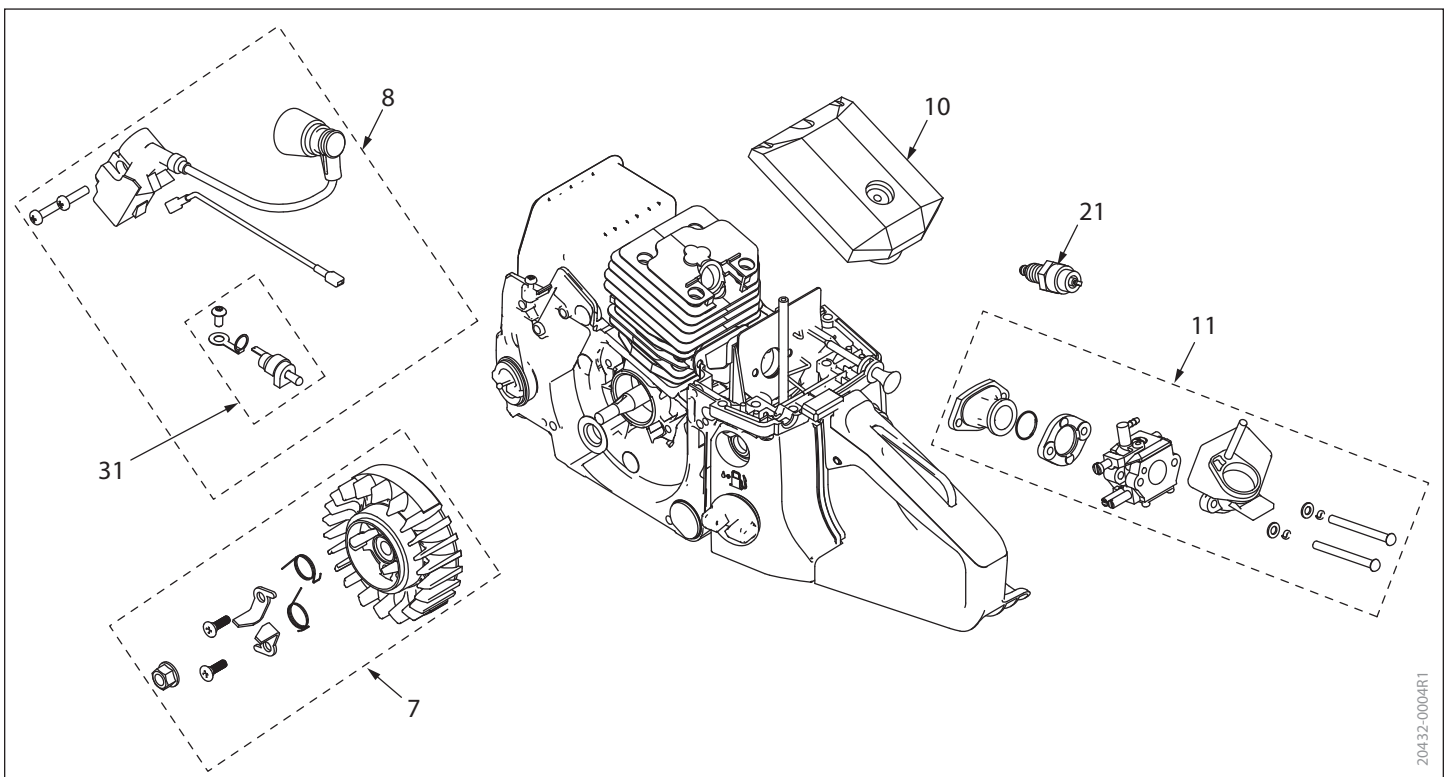

ILLUSTRATED PARTS BREAKDOWN