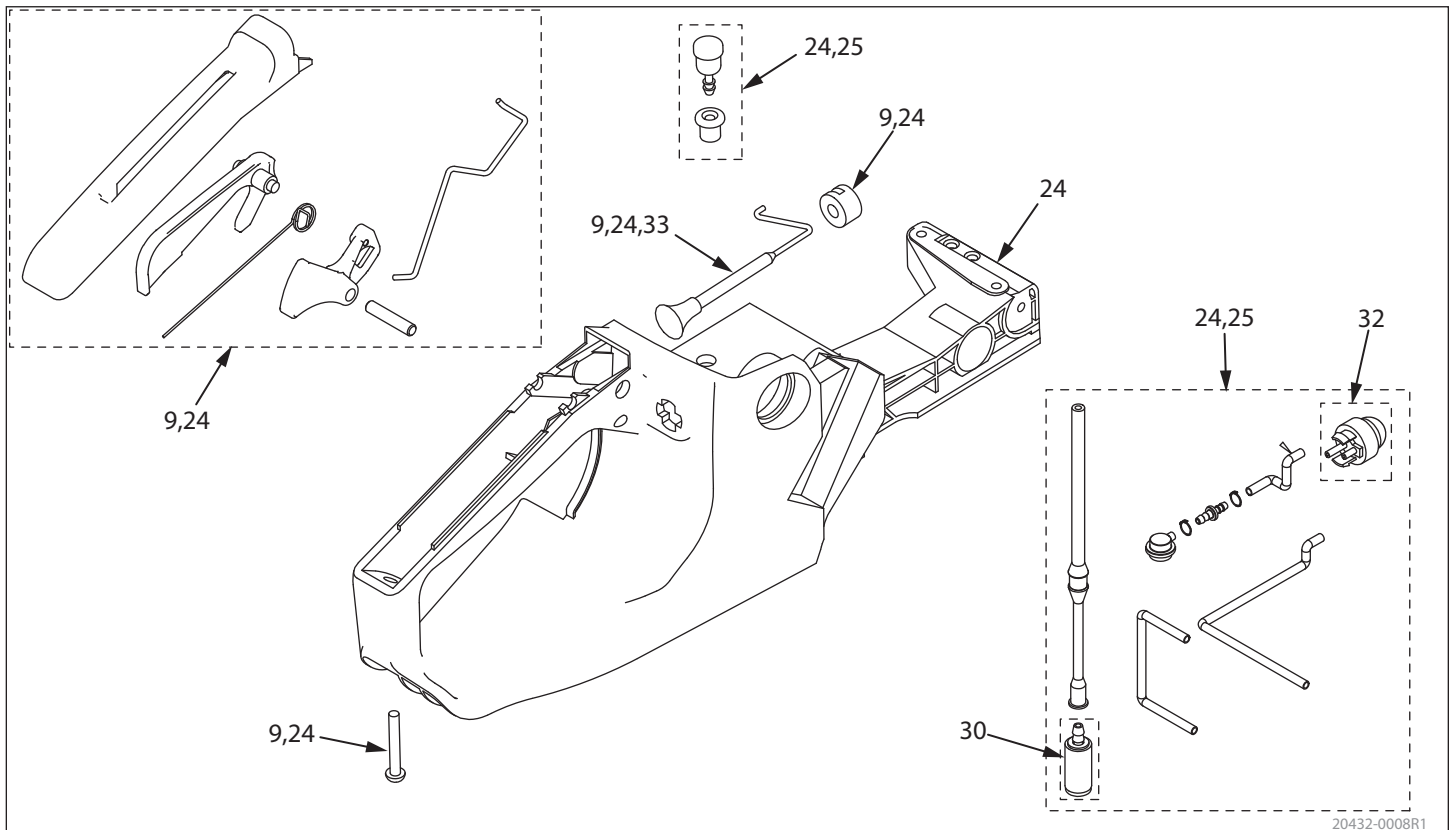

ILLUSTRATED PARTS BREAKDOWN

ILLUSTRATED PARTS BREAKDOWN

KEY #	PART #	DESCRIPTION	QTY.
1	14203	KIT BUCKING SPIKE	1
2	13507	ASSEMBLY CLUTCH COVER	1
3	14204	KIT CS4518 ACCESSORY PACK	1
4	838101	BAR NUT	2
5	14206	KIT MUFFLER COMPLETE	1
6	14231	KIT VIBRATION DAMPENING COMPLETE	1
7	14232	KIT FLYWHEEL REPLACEMENT	1
8	14233	KIT COMPLETE ELECTRICAL (INCLUDES 31)	1
9	13541	KIT TRIGGER ASSEMBLY (ALSO PART OF 24)	1
10	845117	AIR FILTER	1
11	13539	KIT CARBURETOR REPLACEMENT	1
12	13538	KIT PUMP ADJUSTABLE OIL	1
13	18254	KIT, CLUTCH DRUM SPUR SPROCKET CS45	1
14	13536	ASSEMBLY CLUTCH W/WASHER	1
15	13535	KIT RECOIL CHAINSAW	1
16	13534	ASSEMBLY FUEL CAP	1
17	13556	ASSEMBLY OIL CAP	1
18	13533	KIT AIR CLEANER COVER	1
19	13531	KIT FORWARD HANDLE	1
20	13532	ASSEMBLY CYLINDER SHROUD	1
21	35906	SPARK PLUG L8RFT, NGK BPMR7A, CHAMPION RCJ7Y	1
22	845122*	GUIDE BAR 18IN CHAINSAW	1
23	845125*	SAW CHAIN S62 18IN CHAINSAW	1
24	14257	KIT REPLACEMENT HANDLE AND TANK (INCLUDES 9)	1
25	16698	KIT FUEL LINES REPLACEMENT	1
26	14262	BAR STUDS	2
27	14263	KIT GUIDE BAR BASE	1
28	20431	OILER GEAR 12.3 ID 24.8 MM COG TEETH OD	1
29	14265	KIT OILER COVER PLATE	1
30	FILTER	FILTER GAS TANK	1
31	14367	KIT ON OFF SWITCH ASSEMBLY (SWITCH ONLY)	1
32	13522	PRIMER BULB	1
33	13475	CHOKE THROTTLE	1
34	15981	KIT OIL LINES REPLACEMENT	1
35	16735	KIT REPLACEMENT CHAIN CATCHER CS4518	1

* Oregon® bars and chains are sold at many retail stores. For your reference the corresponding part # for the bar is 180SDEZ 095 and the part # for the chain is 91P062X.