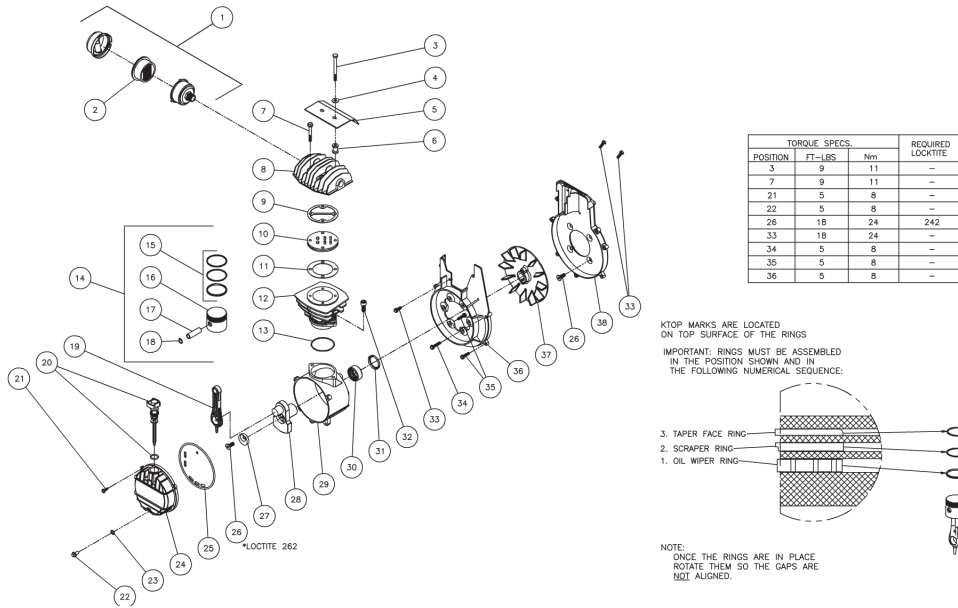

AC1-HR45-05M / AC1-HR45-05M (sn:20043259-99999999)

TANK ASSEMBLY

Id	Item #	Description	Quantity	Rev	Comments
1	33-0399	THROTTLE CONTROL	1		
2	1-0135	ENGINE	1		
3	N/A	DECAL- SILVER STICKER	1		
4	N/A	DECAL - TANK DRAIN (SEE 71-2004)	2		
5	30-0157	LOCKNUT	4		
6	28-0003	WASHER	8		
7	27-0069	BOLT	4		
8	22-0228	SAFETY VALVE	1		
9	N/A	DECAL - 1.5" X 10.5" STRIPE (SEE 71-2004)	0.5		
10	N/A	DECAL - MI-T-M (SEE 71-2004)	1		
11	12-0147A01	TANK ASSEMBLY	1		

AC1-HR45-05M / AC1-HR45-05M (sn:20043259-99999999)

PUMP

Id	Item #	Description	Quantity	Rev	Comments
1	19-0217	AIR FILTER ASSEMBLY	1		
2	19-0218	REPLACEMENT FILTER	1		
3	27-9546	SCREW	2		
4	28-0002	WASHER	2		
5	46-1042	COOLING SHIELD	1		
6	33-0395	SPACER	2		
7	27-8907	SCREW	2		
8	46-1032	ALUMINUM HEAD	1		
9	26-0255	HEAD GASKET	1		
10	46-1033	VALVE PLATE	1		
11	N/A	CYLINDER GASKET	1		
12	46-1044	CYLINDER	1		
13	25-0524	O-RING	1		
14	N/A Sep.	PISTON ASSEMBLY KIT (INC. 15-18) (SEE 70-0339)	1		
15	N/A Sep.	RING SET (SEE 70-0347)	1		
16	46-1035	PISTON	1		

Id	Item #	Description	Quantity	Rev	Comments
17	46-1037	WRIST PIN	1		
18	46-1036	SNAP RING	2		
19	46-1038	CONNECTING ROD	1		
20	46-1039	DIPSTICK W/O-RING	1		
21	27-9542	SCREW	3		
22	27-9541	SCREW	1		
23	N/A Sep.	O-RING (SEE 70-0340)	1		
24	46-1040	CRANKCASE COVER	1		
25	26-0258	GASKET COVER	1		
26	27-0418	BOLT	5		
27	46-1047	WASHER	1		
28	46-1054	CRANKSHAFT	1		
29	46-1055	CRANKCASE	1		
30	48-0076	BEARING	1		
31	26-0261	CRANKSHAFT SEAL	1		
32	27-8432	SCREW	2		
33	27-8390	SCREW	3		
34	27-8807	SCREW	2		
35	27-8873	SCREW	11		
36	46-1048	BACK PUMP COVER	1		
37	46-1056	COOLING FAN	1		
38	46-1049	FRONT PUMP COVER	1		
KIT	70-0340	GASKET KIT (INC. 9, 11, 13, 23, 25)	1		
KIT	70-0347	RING SET KIT (INC. 15)	1		
KIT	70-0339	PISTON ASSEMBLY KIT (INC. 15-18)	1		