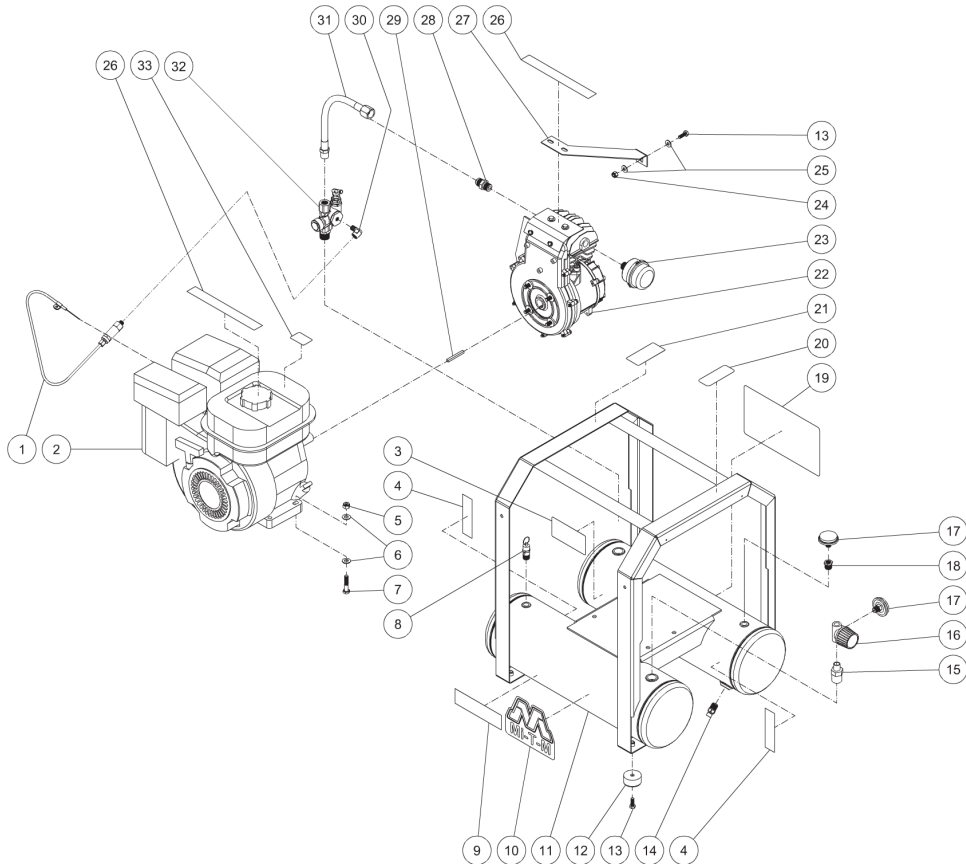

AC1-HR45-05M / AC1-HR45-05M (sn:20043259-99999999)

TANK ASSEMBLY

Id	Item #	Description	Quantity	Rev	Comments
1	33-0399	THROTTLE CONTROL	1		
2	1-0135	ENGINE	1		
3	N/A	DECAL- SILVER STICKER	1		
4	N/A	DECAL - TANK DRAIN (SEE 71-2004)	2		
5	30-0157	LOCKNUT	4		
6	28-0003	WASHER	8		
7	27-0069	BOLT	4		
8	22-0228	SAFETY VALVE	1		
9	N/A	DECAL - 1.5" X 10.5" STRIPE (SEE 71-2004)	0.5		
10	N/A	DECAL - MI-T-M (SEE 71-2004)	1		
11	12-0147A01	TANK ASSEMBLY	1		

Id	Item #	Description	Quantity	Rev	Comments
12	14-0069	ISOLATOR	4		
13	27-0015	BOLT	5		
14	23-0312	PETCOCK	2		
15	24-0265	NIPPLE	1		
16	22-0326	REGULATOR	1		
17	22-0257	PRESSURE GAUGE	2		
18	23-0111	REDUCER	1		
19	N/A	DECAL - CAUTION/WARNING/DANGER (SEE 71-2004)	1		
20	N/A	DECAL - RISK OF BURNS (SEE 71-2004)	1		
21	N/A	DECAL - MUFFLER HOT (SEE 71-2004)	1		
22	3-0223	PUMP	1		
23	19-0217	AIR FILTER	1		
24	30-0155	LOCKNUT	1		
25	28-0002	WASHER	2		
26	N/A	DECAL - CHECK OIL	2		
27	20-0821A01	PUMP SUPPORT BRACKET	1		
28	24-0002	NIPPLE	1		
29	43-0073	KEY	1		
30	23-0118	ELBOW	1		
31	15-0237	HOSE	1		
32	22-0346	PILOT VALVE	1		
33	N/A	DECAL - ENGINE FUEL (SEE 71-2004)	1		
	71-2004	AIR COMPRESSOR DECAL SET	1		

AC1-HR45-05M / AC1-HR45-05M (sn:20043259-99999999)

PUMP

Id	Item #	Description	Quantity	Rev	Comments
1	19-0217	AIR FILTER ASSEMBLY	1		
2	19-0218	REPLACEMENT FILTER	1		
3	27-9546	SCREW	2		
4	28-0002	WASHER	2		
5	46-1042	COOLING SHIELD	1		
6	33-0395	SPACER	2		
7	27-8907	SCREW	2		
8	46-1032	ALUMINUM HEAD	1		
9	26-0255	HEAD GASKET	1		
10	46-1033	VALVE PLATE	1		
11	N/A	CYLINDER GASKET	1		
12	46-1044	CYLINDER	1		
13	25-0524	O-RING	1		
14	N/A Sep.	PISTON ASSEMBLY KIT (INC. 15-18) (SEE 70-0339)	1		
15	N/A Sep.	RING SET (SEE 70-0347)	1		
16	46-1035	PISTON	1		