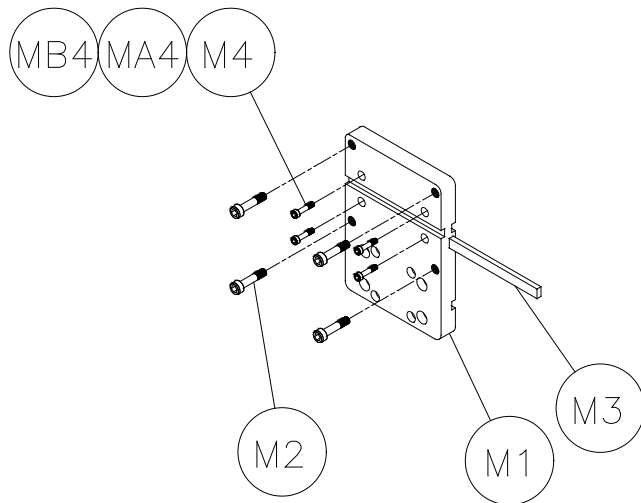

ASSEMBLY "E & EA"

ASSEMBLY "EB & EC"

MANTA EXPLODED VIEW (cont...)

ASSEMBLY "F"

ASSEMBLY "GB"

MANTA PARTS LIST**PARTS LIST:**

Item	Description	Qty	MK p/n
A	Assembly, M1 Base, Vacuum	1	n/a
A1	Base, M1 Vacuum	1	155753
A2	Screw, 1/2-13 x 3 1/2 Hex Hd. Cap, Full Thread	4	158284
A3	Gasket, Neoprene	1	154543
A4	Fitting, 1/4 MNPT x 3/8 Barb	1	154659
A5	Wheel 6"	2	157434
A6	Screw, 1/2 x 1 3/4 Socket Head Shoulder	2	158390
A7	Washer, 1/2 SAE Flat	2	150924
A8	Foot, Base Support	2	158389
A9	Screw, 3/8-16 x 2 1/4 Hex Head Cap	2	153529
A10	Washer, 3/8 SAE Flat	2	150923
A11	Nut, 3/8-16 Hex Nylok	2	152505
A12	Stud, 1/2-13 x 4 Clamping	1	155124
A13	Washer, Plate 1/4 x 2 x 2	1	154613
A14	Nut, 1/2-13 Flange	1	155125
AA	Assembly, M1 Base, Anchor	1	n/a
AA1	Base, M1 Anchor	1	155755
AA2	Screw, 1/2-13 x 3 1/2 Hex Hd. Cap, Full Thread	4	158284
AA3	Wheel, Dia. 1 5/8 x 7/8	2	158396
AA4	Sleeve Bearing	2	158458
AA5	Screw, 1/4-20 x 2.0, Socket Head Cap	2	158394
AA6	Foot, Base Support	2	158389
AA7	Screw, 3/8-16 x 2 1/4 Hex Head Cap	2	153529
AA8	Washer, 3/8 Flat	2	150923
AA9	Nut, 3/8-16 Hex Nylok	2	152505
AA10	Label, Manta Serial Tag (not shown)	1	157730
AA11	Label, Caution, Safety (not shown)	1	155576
AA12	Label, MK, Adhesive (not shown)	1	157914
D	Assembly, Carriage 2 1/2"	1	n/a
D1	Body, Carriage	1	155757
D2	Shaft, Gear, Short	1	158348
D3	Bearing	2	137711
D4	Plate, Adjustment	3	157317
D5	Slide, Carriage	8	157318
D6	Screw, 6-32 x 1/2 Flat Head Phillips Machine	8	154448
D7	Screw, 6-32 x 3/8 Flat Head Phillips Machine	8	157521
D8	Nut, 6-32 Nylok Hex	8	157519
D9	Knob, Davies 1/4-20 x 3/4	1	151681
D10	Washer, 1/4 SAE Flat	1	151915
D11	Back, Carriage	1	157438
D12	Screw, 1/4-20 X 1 Socket Head Cap	4	151049
D13	Screw, 1/4-20 x 5/16 Socket Head Set	6	154226
D14	Handle, Carriage	1	157440
D15	Screw, 1/4-20 X 3/4 Pan Head Phillips	2	157523
D16	Label, MK USA	2	154334
D17	Screw, 1/4-20 X 1 1/4 Socket Head Cap	4	159336
E	Assembly, Control Box, Fixed, Dual Switch 120V	1	158428
E1	Box, Control, Fixed	1	158274
E2	Cover, Control Box, Fixed, Dual Switch	1	158276
E3	Screw, 1/4-20 x 3/4 Socket Head Cap	2	152587
E4	Washer, 1/4 Split Lock	2	152591
E5	Screw, 10-24 x 5/8 Self Tapping (Phillips)	6	153681
E6	Ammeter 120V	1	154489