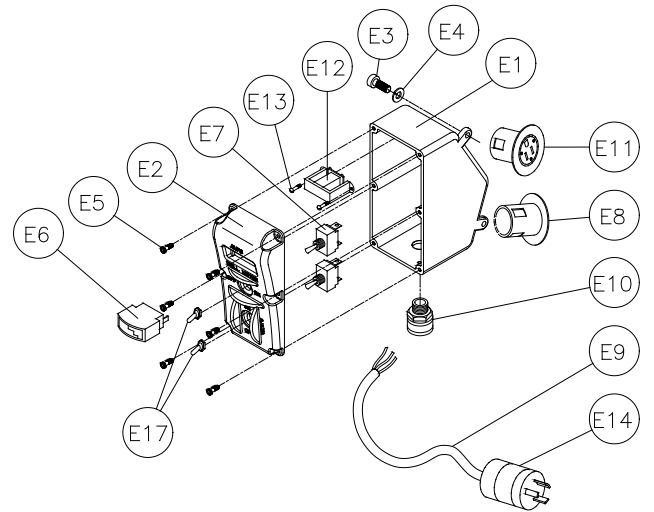

ASSEMBLY "E & EA"

ASSEMBLY "EB & EC"

MANTA EXPLODED VIEW (cont...)

ASSEMBLY "F"

ASSEMBLY "GB"

MANTA PARTS LIST**PARTS LIST:**

Item	Description	Qty	MK p/n
A	Assembly, M1 Base, Vacuum	1	n/a
A1	Base, M1 Vacuum	1	155753
A2	Screw, 1/2-13 x 3 1/2 Hex Hd. Cap, Full Thread	4	158284
A3	Gasket, Neoprene	1	154543
A4	Fitting, 1/4 MNPT x 3/8 Barb	1	154659
A5	Wheel 6"	2	157434
A6	Screw, 1/2 x 1 3/4 Socket Head Shoulder	2	158390
A7	Washer, 1/2 SAE Flat	2	150924
A8	Foot, Base Support	2	158389
A9	Screw, 3/8-16 x 2 1/4 Hex Head Cap	2	153529
A10	Washer, 3/8 SAE Flat	2	150923
A11	Nut, 3/8-16 Hex Nylok	2	152505
A12	Stud, 1/2-13 x 4 Clamping	1	155124
A13	Washer, Plate 1/4 x 2 x 2	1	154613
A14	Nut, 1/2-13 Flange	1	155125
AA	Assembly, M1 Base, Anchor	1	n/a
AA1	Base, M1 Anchor	1	155755
AA2	Screw, 1/2-13 x 3 1/2 Hex Hd. Cap, Full Thread	4	158284
AA3	Wheel, Dia. 1 5/8 x 7/8	2	158396
AA4	Sleeve Bearing	2	158458
AA5	Screw, 1/4-20 x 2.0, Socket Head Cap	2	158394
AA6	Foot, Base Support	2	158389
AA7	Screw, 3/8-16 x 2 1/4 Hex Head Cap	2	153529
AA8	Washer, 3/8 Flat	2	150923
AA9	Nut, 3/8-16 Hex Nylok	2	152505
AA10	Label, Manta Serial Tag (not shown)	1	157730
AA11	Label, Caution, Safety (not shown)	1	155576
AA12	Label, MK, Adhesive (not shown)	1	157914
D	Assembly, Carriage 2 1/2"	1	n/a
D1	Body, Carriage	1	155757
D2	Shaft, Gear, Short	1	158348
D3	Bearing	2	137711
D4	Plate, Adjustment	3	157317
D5	Slide, Carriage	8	157318
D6	Screw, 6-32 x 1/2 Flat Head Phillips Machine	8	154448
D7	Screw, 6-32 x 3/8 Flat Head Phillips Machine	8	157521
D8	Nut, 6-32 Nylok Hex	8	157519
D9	Knob, Davies 1/4-20 x 3/4	1	151681
D10	Washer, 1/4 SAE Flat	1	151915
D11	Back, Carriage	1	157438
D12	Screw, 1/4-20 X 1 Socket Head Cap	4	151049
D13	Screw, 1/4-20 x 5/16 Socket Head Set	6	154226
D14	Handle, Carriage	1	157440
D15	Screw, 1/4-20 X 3/4 Pan Head Phillips	2	157523
D16	Label, MK USA	2	154334
D17	Screw, 1/4-20 X 1 1/4 Socket Head Cap	4	159336
E	Assembly, Control Box, Fixed, Dual Switch 120V	1	158428
E1	Box, Control, Fixed	1	158274
E2	Cover, Control Box, Fixed, Dual Switch	1	158276
E3	Screw, 1/4-20 x 3/4 Socket Head Cap	2	152587
E4	Washer, 1/4 Split Lock	2	152591
E5	Screw, 10-24 x 5/8 Self Tapping (Phillips)	6	153681
E6	Ammeter 120V	1	154489