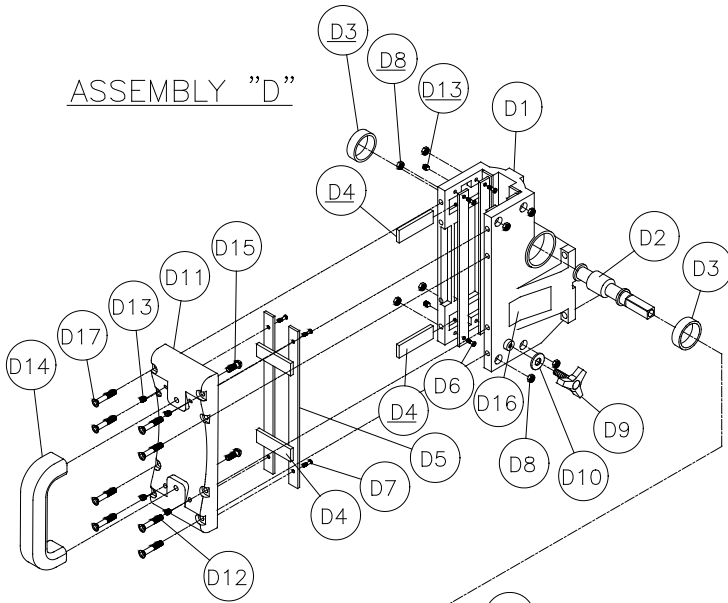

MANTA EXPLODED VIEW (cont...)

ASSEMBLY "D"