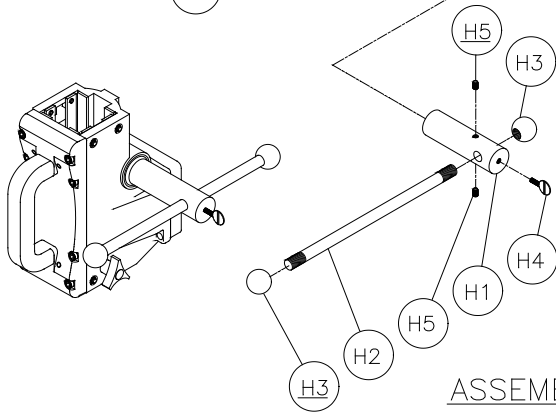

ASSEMBLY "E & EA"

ASSEMBLY "EB & EC"

MANTA EXPLODED VIEW (cont...)

ASSEMBLY "F"

ASSEMBLY "GB"

MANTA PARTS LIST**PARTS LIST:**

Item	Description	Qty	MK p/n
A	Assembly, M1 Base, Vacuum	1	n/a
A1	Base, M1 Vacuum	1	155753
A2	Screw, 1/2-13 x 3 1/2 Hex Hd. Cap, Full Thread	4	158284
A3	Gasket, Neoprene	1	154543
A4	Fitting, 1/4 MNPT x 3/8 Barb	1	154659
A5	Wheel 6"	2	157434
A6	Screw, 1/2 x 1 3/4 Socket Head Shoulder	2	158390
A7	Washer, 1/2 SAE Flat	2	150924
A8	Foot, Base Support	2	158389
A9	Screw, 3/8-16 x 2 1/4 Hex Head Cap	2	153529
A10	Washer, 3/8 SAE Flat	2	150923
A11	Nut, 3/8-16 Hex Nylok	2	152505
A12	Stud, 1/2-13 x 4 Clamping	1	155124
A13	Washer, Plate 1/4 x 2 x 2	1	154613
A14	Nut, 1/2-13 Flange	1	155125
AA	Assembly, M1 Base, Anchor	1	n/a
AA1	Base, M1 Anchor	1	155755
AA2	Screw, 1/2-13 x 3 1/2 Hex Hd. Cap, Full Thread	4	158284
AA3	Wheel, Dia. 1 5/8 x 7/8	2	158396
AA4	Sleeve Bearing	2	158458
AA5	Screw, 1/4-20 x 2.0, Socket Head Cap	2	158394
AA6	Foot, Base Support	2	158389
AA7	Screw, 3/8-16 x 2 1/4 Hex Head Cap	2	153529
AA8	Washer, 3/8 Flat	2	150923
AA9	Nut, 3/8-16 Hex Nylok	2	152505
AA10	Label, Manta Serial Tag (not shown)	1	157730
AA11	Label, Caution, Safety (not shown)	1	155576
AA12	Label, MK, Adhesive (not shown)	1	157914
D	Assembly, Carriage 2 1/2"	1	n/a
D1	Body, Carriage	1	155757
D2	Shaft, Gear, Short	1	158348
D3	Bearing	2	137711
D4	Plate, Adjustment	3	157317
D5	Slide, Carriage	8	157318
D6	Screw, 6-32 x 1/2 Flat Head Phillips Machine	8	154448
D7	Screw, 6-32 x 3/8 Flat Head Phillips Machine	8	157521
D8	Nut, 6-32 Nylok Hex	8	157519
D9	Knob, Davies 1/4-20 x 3/4	1	151681
D10	Washer, 1/4 SAE Flat	1	151915
D11	Back, Carriage	1	157438
D12	Screw, 1/4-20 X 1 Socket Head Cap	4	151049
D13	Screw, 1/4-20 x 5/16 Socket Head Set	6	154226
D14	Handle, Carriage	1	157440
D15	Screw, 1/4-20 X 3/4 Pan Head Phillips	2	157523
D16	Label, MK USA	2	154334
D17	Screw, 1/4-20 X 1 1/4 Socket Head Cap	4	159336
E	Assembly, Control Box, Fixed, Dual Switch 120V	1	158428
E1	Box, Control, Fixed	1	158274
E2	Cover, Control Box, Fixed, Dual Switch	1	158276
E3	Screw, 1/4-20 x 3/4 Socket Head Cap	2	152587
E4	Washer, 1/4 Split Lock	2	152591
E5	Screw, 10-24 x 5/8 Self Tapping (Phillips)	6	153681
E6	Ammeter 120V	1	154489