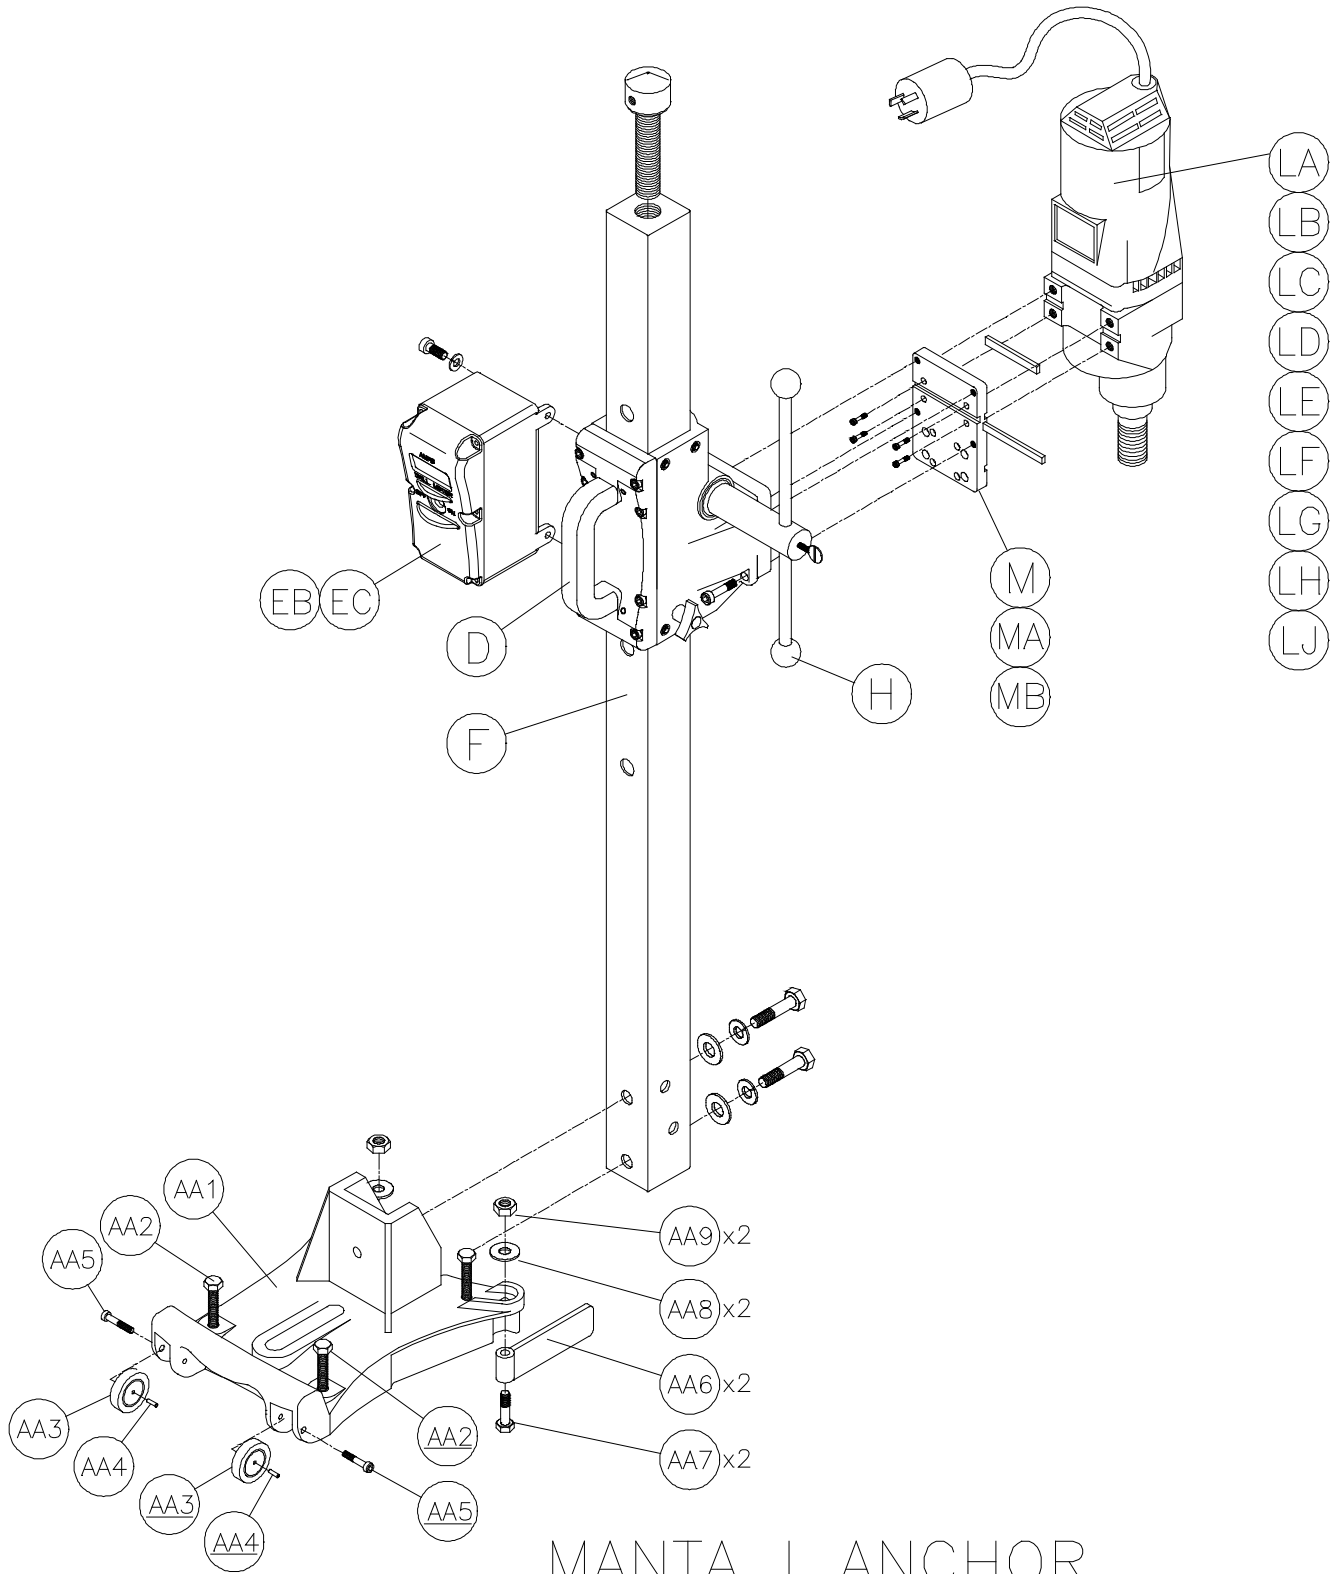

MANTA EXPLODED VIEW (cont...)

MANTA I ANCHOR