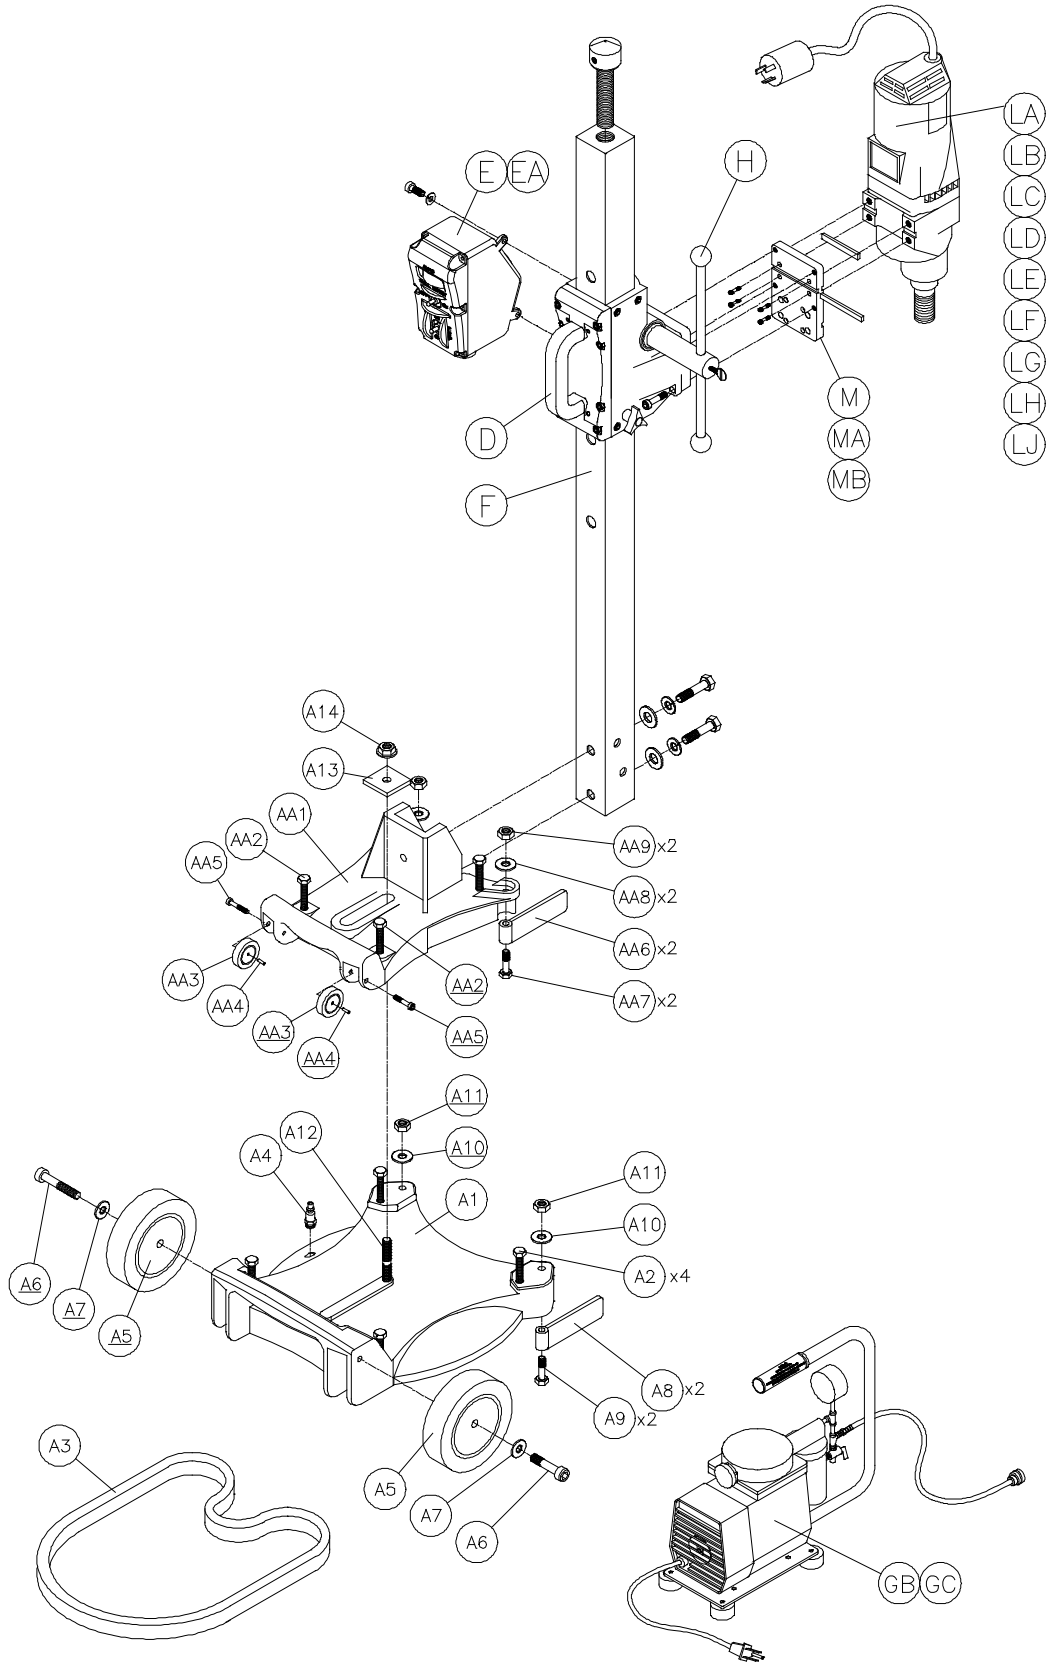

MANTA I COMBO EXPLODED VIEW AND PARTS LIST

MANTA I TWIN COMBO

EXPLODED VIEW