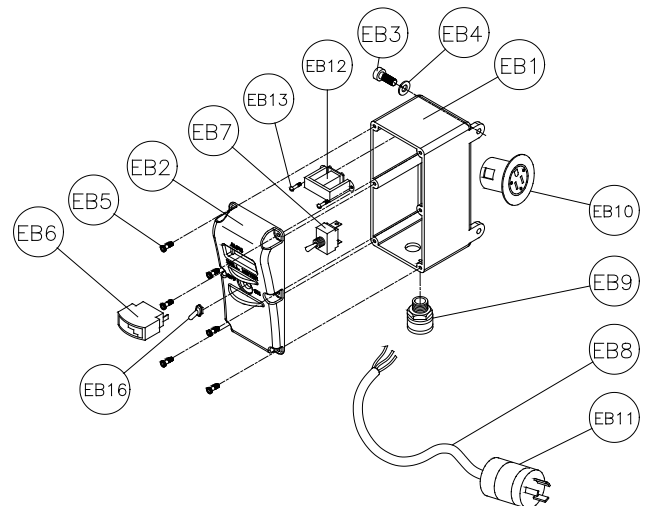

ASSEMBLY "E & EA"

ASSEMBLY "EB & EC"

MANTA EXPLODED VIEW (cont...)

ASSEMBLY "F"

ASSEMBLY "GB"

MANTA PARTS LIST**PARTS LIST:**

Item	Description	Qty	MK p/n
A	Assembly, M1 Base, Vacuum	1	n/a
A1	Base, M1 Vacuum	1	155753
A2	Screw, 1/2-13 x 3 1/2 Hex Hd. Cap, Full Thread	4	158284
A3	Gasket, Neoprene	1	154543
A4	Fitting, 1/4 MNPT x 3/8 Barb	1	154659
A5	Wheel 6"	2	157434
A6	Screw, 1/2 x 1 3/4 Socket Head Shoulder	2	158390
A7	Washer, 1/2 SAE Flat	2	150924
A8	Foot, Base Support	2	158389
A9	Screw, 3/8-16 x 2 1/4 Hex Head Cap	2	153529
A10	Washer, 3/8 SAE Flat	2	150923
A11	Nut, 3/8-16 Hex Nylok	2	152505
A12	Stud, 1/2-13 x 4 Clamping	1	155124
A13	Washer, Plate 1/4 x 2 x 2	1	154613
A14	Nut, 1/2-13 Flange	1	155125
AA	Assembly, M1 Base, Anchor	1	n/a
AA1	Base, M1 Anchor	1	155755
AA2	Screw, 1/2-13 x 3 1/2 Hex Hd. Cap, Full Thread	4	158284
AA3	Wheel, Dia. 1 5/8 x 7/8	2	158396
AA4	Sleeve Bearing	2	158458
AA5	Screw, 1/4-20 x 2.0, Socket Head Cap	2	158394
AA6	Foot, Base Support	2	158389
AA7	Screw, 3/8-16 x 2 1/4 Hex Head Cap	2	153529
AA8	Washer, 3/8 Flat	2	150923
AA9	Nut, 3/8-16 Hex Nylok	2	152505
AA10	Label, Manta Serial Tag (not shown)	1	157730
AA11	Label, Caution, Safety (not shown)	1	155576
AA12	Label, MK, Adhesive (not shown)	1	157914
D	Assembly, Carriage 2 1/2"	1	n/a
D1	Body, Carriage	1	155757
D2	Shaft, Gear, Short	1	158348
D3	Bearing	2	137711
D4	Plate, Adjustment	3	157317
D5	Slide, Carriage	8	157318
D6	Screw, 6-32 x 1/2 Flat Head Phillips Machine	8	154448
D7	Screw, 6-32 x 3/8 Flat Head Phillips Machine	8	157521
D8	Nut, 6-32 Nylok Hex	8	157519
D9	Knob, Davies 1/4-20 x 3/4	1	151681
D10	Washer, 1/4 SAE Flat	1	151915
D11	Back, Carriage	1	157438
D12	Screw, 1/4-20 X 1 Socket Head Cap	4	151049
D13	Screw, 1/4-20 x 5/16 Socket Head Set	6	154226
D14	Handle, Carriage	1	157440
D15	Screw, 1/4-20 X 3/4 Pan Head Phillips	2	157523
D16	Label, MK USA	2	154334
D17	Screw, 1/4-20 X 1 1/4 Socket Head Cap	4	159336
E	Assembly, Control Box, Fixed, Dual Switch 120V	1	158428
E1	Box, Control, Fixed	1	158274
E2	Cover, Control Box, Fixed, Dual Switch	1	158276
E3	Screw, 1/4-20 x 3/4 Socket Head Cap	2	152587
E4	Washer, 1/4 Split Lock	2	152591
E5	Screw, 10-24 x 5/8 Self Tapping (Phillips)	6	153681
E6	Ammeter 120V	1	154489