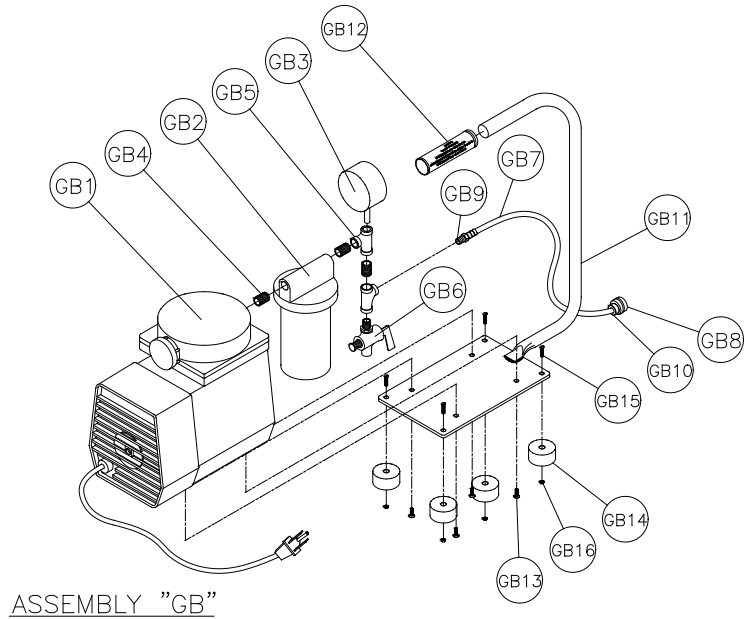

ASSEMBLY "E & EA"

ASSEMBLY "EB & EC"

MANTA EXPLODED VIEW (cont...)

ASSEMBLY "F"

ASSEMBLY "GB"

MANTA PARTS LIST**PARTS LIST:**

Item	Description	Qty	MK p/n
A	Assembly, M1 Base, Vacuum	1	n/a
A1	Base, M1 Vacuum	1	155753
A2	Screw, 1/2-13 x 3 1/2 Hex Hd. Cap, Full Thread	4	158284
A3	Gasket, Neoprene	1	154543
A4	Fitting, 1/4 MNPT x 3/8 Barb	1	154659
A5	Wheel 6"	2	157434
A6	Screw, 1/2 x 1 3/4 Socket Head Shoulder	2	158390
A7	Washer, 1/2 SAE Flat	2	150924
A8	Foot, Base Support	2	158389
A9	Screw, 3/8-16 x 2 1/4 Hex Head Cap	2	153529
A10	Washer, 3/8 SAE Flat	2	150923
A11	Nut, 3/8-16 Hex Nylok	2	152505
A12	Stud, 1/2-13 x 4 Clamping	1	155124
A13	Washer, Plate 1/4 x 2 x 2	1	154613
A14	Nut, 1/2-13 Flange	1	155125
AA	Assembly, M1 Base, Anchor	1	n/a
AA1	Base, M1 Anchor	1	155755
AA2	Screw, 1/2-13 x 3 1/2 Hex Hd. Cap, Full Thread	4	158284
AA3	Wheel, Dia. 1 5/8 x 7/8	2	158396
AA4	Sleeve Bearing	2	158458
AA5	Screw, 1/4-20 x 2.0, Socket Head Cap	2	158394
AA6	Foot, Base Support	2	158389
AA7	Screw, 3/8-16 x 2 1/4 Hex Head Cap	2	153529
AA8	Washer, 3/8 Flat	2	150923
AA9	Nut, 3/8-16 Hex Nylok	2	152505
AA10	Label, Manta Serial Tag (not shown)	1	157730
AA11	Label, Caution, Safety (not shown)	1	155576
AA12	Label, MK, Adhesive (not shown)	1	157914
D	Assembly, Carriage 2 1/2"	1	n/a
D1	Body, Carriage	1	155757
D2	Shaft, Gear, Short	1	158348
D3	Bearing	2	137711
D4	Plate, Adjustment	3	157317
D5	Slide, Carriage	8	157318
D6	Screw, 6-32 x 1/2 Flat Head Phillips Machine	8	154448
D7	Screw, 6-32 x 3/8 Flat Head Phillips Machine	8	157521
D8	Nut, 6-32 Nylok Hex	8	157519
D9	Knob, Davies 1/4-20 x 3/4	1	151681
D10	Washer, 1/4 SAE Flat	1	151915
D11	Back, Carriage	1	157438
D12	Screw, 1/4-20 X 1 Socket Head Cap	4	151049
D13	Screw, 1/4-20 x 5/16 Socket Head Set	6	154226
D14	Handle, Carriage	1	157440
D15	Screw, 1/4-20 X 3/4 Pan Head Phillips	2	157523
D16	Label, MK USA	2	154334
D17	Screw, 1/4-20 X 1 1/4 Socket Head Cap	4	159336
E	Assembly, Control Box, Fixed, Dual Switch 120V	1	158428
E1	Box, Control, Fixed	1	158274
E2	Cover, Control Box, Fixed, Dual Switch	1	158276
E3	Screw, 1/4-20 x 3/4 Socket Head Cap	2	152587
E4	Washer, 1/4 Split Lock	2	152591
E5	Screw, 10-24 x 5/8 Self Tapping (Phillips)	6	153681
E6	Ammeter 120V	1	154489