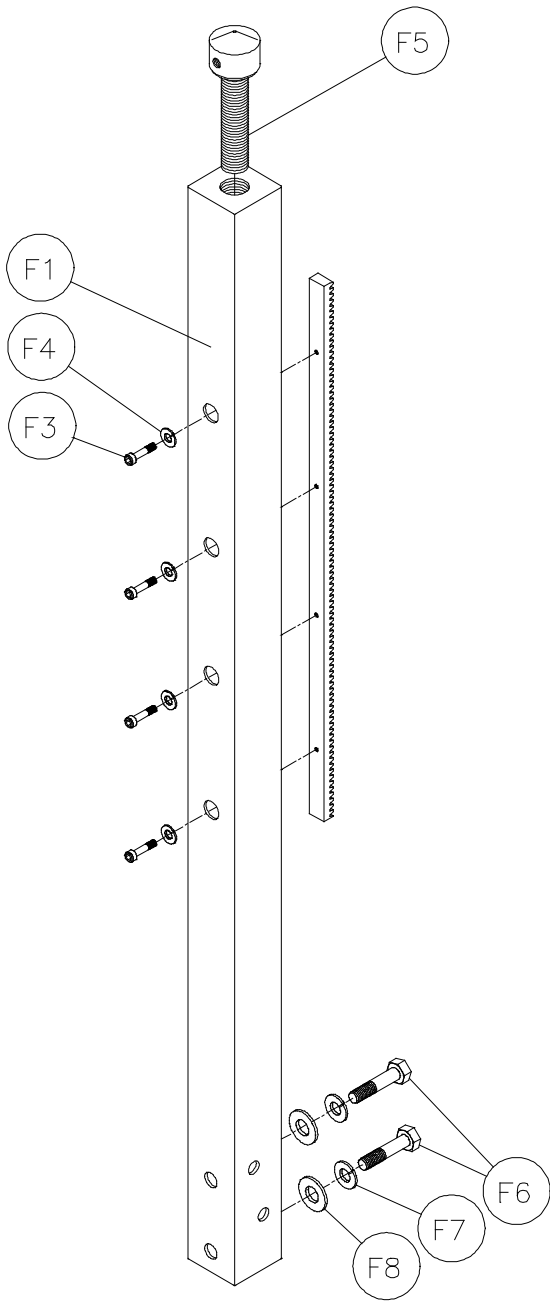

ASSEMBLY "E & EA"

ASSEMBLY "EB & EC"

MANTA EXPLODED VIEW (cont...)

ASSEMBLY "F"

ASSEMBLY "GB"

MANTA PARTS LIST**PARTS LIST:**

Item	Description	Qty	MK p/n
A	Assembly, M1 Base, Vacuum	1	n/a
A1	Base, M1 Vacuum	1	155753
A2	Screw, 1/2-13 x 3 1/2 Hex Hd. Cap, Full Thread	4	158284
A3	Gasket, Neoprene	1	154543
A4	Fitting, 1/4 MNPT x 3/8 Barb	1	154659
A5	Wheel 6"	2	157434
A6	Screw, 1/2 x 1 3/4 Socket Head Shoulder	2	158390
A7	Washer, 1/2 SAE Flat	2	150924
A8	Foot, Base Support	2	158389
A9	Screw, 3/8-16 x 2 1/4 Hex Head Cap	2	153529
A10	Washer, 3/8 SAE Flat	2	150923
A11	Nut, 3/8-16 Hex Nylok	2	152505
A12	Stud, 1/2-13 x 4 Clamping	1	155124
A13	Washer, Plate 1/4 x 2 x 2	1	154613
A14	Nut, 1/2-13 Flange	1	155125
AA	Assembly, M1 Base, Anchor	1	n/a
AA1	Base, M1 Anchor	1	155755
AA2	Screw, 1/2-13 x 3 1/2 Hex Hd. Cap, Full Thread	4	158284
AA3	Wheel, Dia. 1 5/8 x 7/8	2	158396
AA4	Sleeve Bearing	2	158458
AA5	Screw, 1/4-20 x 2.0, Socket Head Cap	2	158394
AA6	Foot, Base Support	2	158389
AA7	Screw, 3/8-16 x 2 1/4 Hex Head Cap	2	153529
AA8	Washer, 3/8 Flat	2	150923
AA9	Nut, 3/8-16 Hex Nylok	2	152505
AA10	Label, Manta Serial Tag (not shown)	1	157730
AA11	Label, Caution, Safety (not shown)	1	155576
AA12	Label, MK, Adhesive (not shown)	1	157914
D	Assembly, Carriage 2 1/2"	1	n/a
D1	Body, Carriage	1	155757
D2	Shaft, Gear, Short	1	158348
D3	Bearing	2	137711
D4	Plate, Adjustment	3	157317
D5	Slide, Carriage	8	157318
D6	Screw, 6-32 x 1/2 Flat Head Phillips Machine	8	154448
D7	Screw, 6-32 x 3/8 Flat Head Phillips Machine	8	157521
D8	Nut, 6-32 Nylok Hex	8	157519
D9	Knob, Davies 1/4-20 x 3/4	1	151681
D10	Washer, 1/4 SAE Flat	1	151915
D11	Back, Carriage	1	157438
D12	Screw, 1/4-20 X 1 Socket Head Cap	4	151049
D13	Screw, 1/4-20 x 5/16 Socket Head Set	6	154226
D14	Handle, Carriage	1	157440
D15	Screw, 1/4-20 X 3/4 Pan Head Phillips	2	157523
D16	Label, MK USA	2	154334
D17	Screw, 1/4-20 X 1 1/4 Socket Head Cap	4	159336
E	Assembly, Control Box, Fixed, Dual Switch 120V	1	158428
E1	Box, Control, Fixed	1	158274
E2	Cover, Control Box, Fixed, Dual Switch	1	158276
E3	Screw, 1/4-20 x 3/4 Socket Head Cap	2	152587
E4	Washer, 1/4 Split Lock	2	152591
E5	Screw, 10-24 x 5/8 Self Tapping (Phillips)	6	153681
E6	Ammeter 120V	1	154489