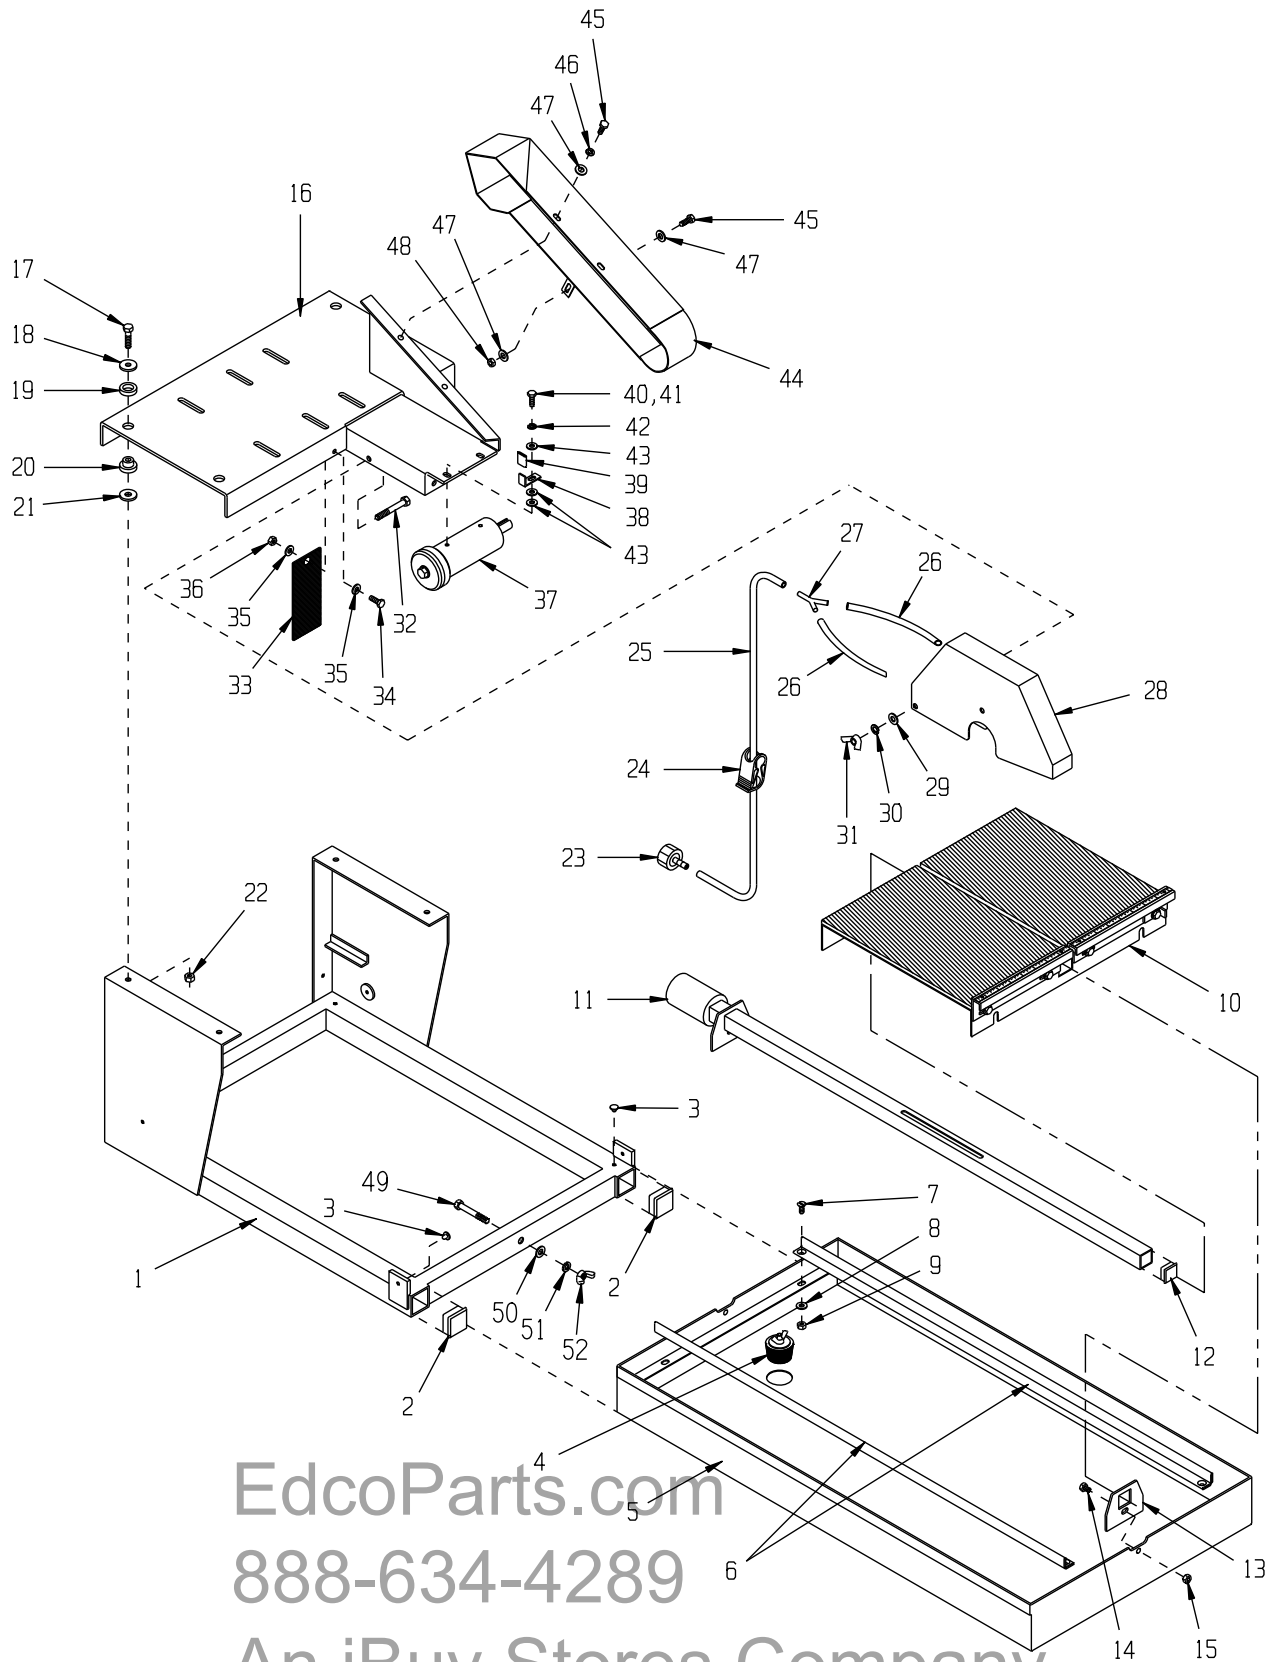

ILLUSTRATION 1: MAIN GROUPING

EdcoParts.com
888-634-4289

An iBuy Stores Company

PARTS LISTING - ILLUSTRATION 1: MAIN GROUPING

ITEM	PART #	DESCRIPTION	QTY.	ITEM	PART #	DESCRIPTION	QTY.
1	42201	MAIN FRAME	1	25	42208	HOSE 1/4"ID X 30"L	1
2	42148	PLUG, SQ. TUBE 1-1/2 X 11 GA.	2	26	42141	HOSE 1/4"ID X 8"L	2
3	42127	RIVET, NYLON PUSH-IN PANEL	4	27	99323	BARBED FITTING, "Y" 1/4"HOSE	1
4	40378	STOPPER ASSEMBLY 1-1/2"	1	28	42113	GUARD, BLADE 10"	1
5	42204	PAN	1	29	10213	WASHER, FLAT 5/16 SAE ZINC	1
6	42102B	TRACK RAIL 33-3/4"L	2	30	10801	WASHER, LOCK 5/16 ZINC	1
7	11540	SCREW, FLAT HD SLT 1/4-20 X 5/8	4	31	10902	NUT, WING 5/16-18	1
8	10602	WASHER, FLAT 1/4 SAE ZINC	4	32	10010	SCREW, CAP 5/16-18 X 2-1/2	1
9	10861	NUT, KEPS LOCK 1/4-20 ZINC	4	33	42161	FLAP, SPLASH 2-1/2 X 5-1/4	1
10	42220	TABLE COMPLETE, ROLLING (SEE ILLUS. 2 FOR BREAKDOWN)	1	34	10018	SCREW, CAP 1/4-20 X 3/4	1
11	42228	VACUUM PORT TUBE	1	35	10602	WASHER, FLAT 1/4 SAE ZINC	2
12	51078	PLUG, SQ. TUBE 1 X 14 GA.	1	36	10150	NUT, HEX NYLON LOCK 1/4-20	1
13	42229	MOUNTING BRKT., VACUUM PORT TUBE	1	37	42114G	ARBOR ASSY. COMPLETE (SEE ILLUS. 3 FOR BREAKDOWN)	1
14	10834	SCREW, CAP 1/4-20 X 1/2 ZINC	2	38	42128	BRACKET, BLADE GUARD RETAINER	1
15	10861	NUT, KEPS LOCK 1/4-20 ZINC	2	39	42144	COVER, VIBRATION	1
16	42218	DECK, ENGINE & ARBOR	1	40	10018	SCREW, CAP 1/4-20 X 3/4	1
17	10342	SCREW, CAP 5/16-18 X 1-1/2	4	41	10834	SCREW, CAP 1/4-20 X 1/2	3
18	42203	WASHER 5/16"ID X 1"OD X 1/8"THK	4	42	10038	WASHER, LOCK 1/4 ZINC	4
19	79035	BUSHING, RUBBER 1-1/16 X 5/8 X 1/4	4	43	10602	WASHER, FLAT 1/4 SAE ZINC	4
20	10225	BUSHING, RUBBER, ENGINE MOUNT	4	44	42217	COVER, BELT	1
21	42224	BUSHING, RUBBER 1"OD X 3/8"ID X 1/8 (USED FOR SHIM AS REQ'D.)	-	45	10018	SCREW, CAP 1/4-20 X 3/4	3
22	10807	NUT, HEX LOCK 5/16-18 ZINC	4	46	10038	WASHER, LOCK 1/4 ZINC	2
23	11570	INSERT, SWVL.FEM. 1/4HOSE X 3/4GHT	1	47	10602	WASHER, FLAT 1/4 SAE ZINC	4
24	42131	CLAMP, TUBE, FLOW CONTROL	1	48	10861	NUT, KEPS LOCK 1/4-20 ZINC	1
				49	10341	SCREW, CAP 5/16-18 X 2-1/4	1
				50	10213	WASHER, FLAT 5/16 SAE ZINC	1
				51	10801	WASHER, LOCK 5/16 ZINC	1
				52	10902	NUT, WING 5/16-18	1

EdcoParts.com

888-634-4289

An iBuy Stores Company