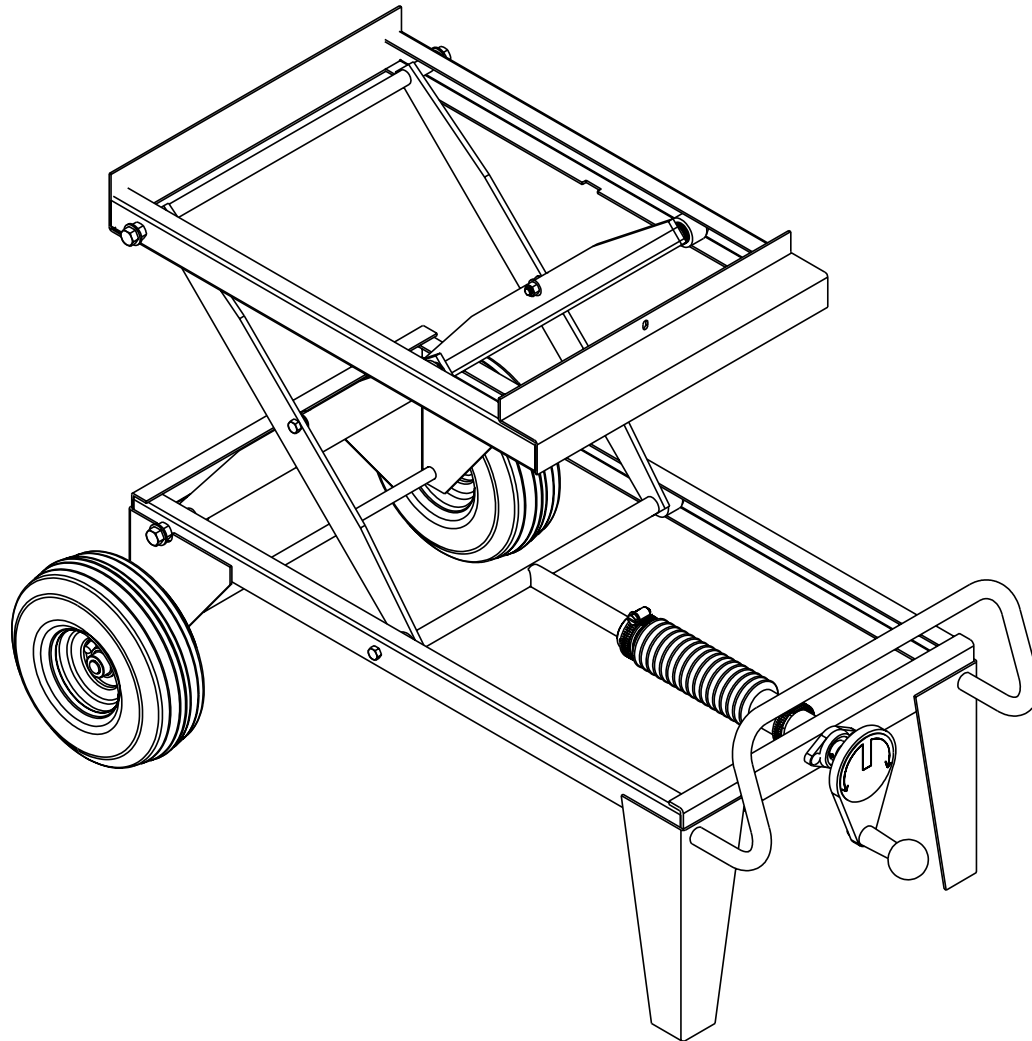

EdcoParts.com
888-634-4289

An iBuy Stores Company

ILLUSTRATION 6: OPTIONAL LOW PROFILE CART

PART # 24650

ITEM #	PART #	DESCRIPTION	QTY.
1	24651	CART ONLY	1
2	24652	HANDLE, CART	1
3	10053	SCREW, CAP 5/16-18 X 3/4	2
4	10213	WASHER, FLAT 5/16 SAE ZINC	4
5	10807	NUT, HEX LOCK 5/16-18 ZINC	2
6	24653	LATCH, CART HANDLE	1
7	42225	SPRING, TORSION	1
8	10031	SCREW, CAP 1/4-20 X 1	1
9	10602	WASHER, FLAT 1/4 SAE ZINC	1
10	10015	NUT, HEX LOCK 1/4-20 ZINC	3
11	10018	SCREW, CAP 1/4-20 X 3/4	1
12	10931	MOUNT, TAPERED RUBBER 5/16-18	4
13	10436	WASHER, LOCK, EXT, TOOTH 5/16"	4
14	10054	NUT, HEX 5/16-18 ZINC	4
15	24654	WHEEL 8 X 1-3/4 X 5/8" BRG.	2
16	11575	RETAINING RING, EXT. 5/8"	4
17	10073	WASHER, FLAT 5/8 SAE ZINC	2

ILLUSTRATION 7: OPTIONAL PROCART

PART # 24750

ADJUSTABLE SCISSOR STYLE CART

REFER TO THE PROCART PARTS LIST MANUAL
FOR THE PARTS BREAKDOWN INFORMATION

EdcoParts.com

888-634-4289

An iBuy Stores Company

ILLUSTRATION 8: OPTIONAL FOLDING STAND