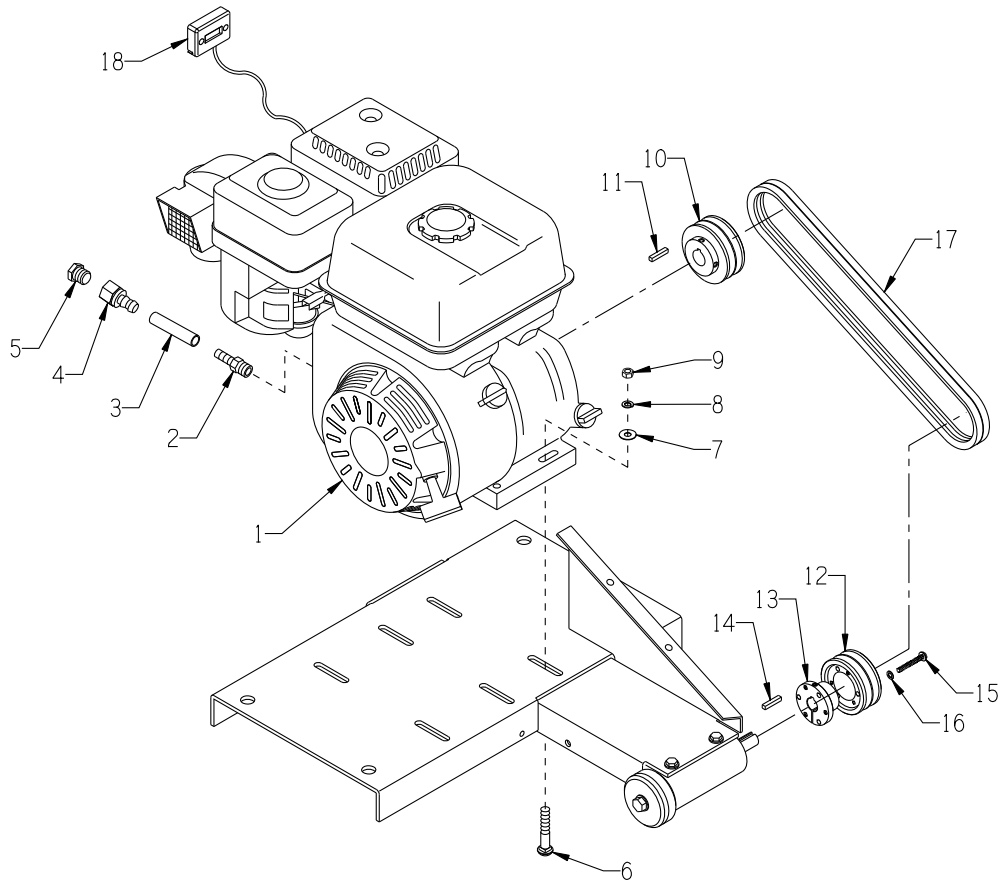

ILLUSTRATION 4: ENGINE GROUPING

ITEM #	PART #	DESCRIPTION	QTY.
1	15044 40387	ENGINE W/ CYCLONE AIR CLEANER HONDA GX120-QXC9 HONDA GX160-QXC9	1
2	11541	BARB, PUSH-ON 3/8 HOSE X10MM X 1.25	1
3	56116	HOSE, PUSH-ON 3/8"ID X 3"L	1
4	11544	BARB, PUSH-ON 3/8 HOSE X 1/4FPT	1
5	10776	PIPE PLUG 1/4 NPT (BRASS)	1
6	10817	BOLT, CARRIAGE 5/16-18 X 1-1/2 F.T.	4
7	10213	WASHER, FLAT 5/16 SAE ZINC	4
8	10801	WASHER, LOCK 5/16 ZINC	4
9	10054	NUT, HEX 5/16-18 ZINC	4
10	40694	SHEAVE 2.75"OD X 2GR.3V X 3/4"BORE	1
11	-----	KEY 3/16"SQ. (INCLUDED W/ ENGINE)	1
12	40695	SHEAVE 2.65"OD X 2GR.3V X JA	1
13	28064	BUSHING, SHEAVE JA X 5/8"BORE	1
14	10060	KEY 3/16 SQ X 1-1/4	1
15	11742	SCREW, MACHINE 10-24 X 1.5 HWHSLMS	3
16	10831	WASHER, LOCK, INT TOOTH #10	3
17	10201	BELT 3VX-335 (3/8" x 33.5")	2
18	15138	HOUR METER, INDUCTIVE (OPTIONAL)	1