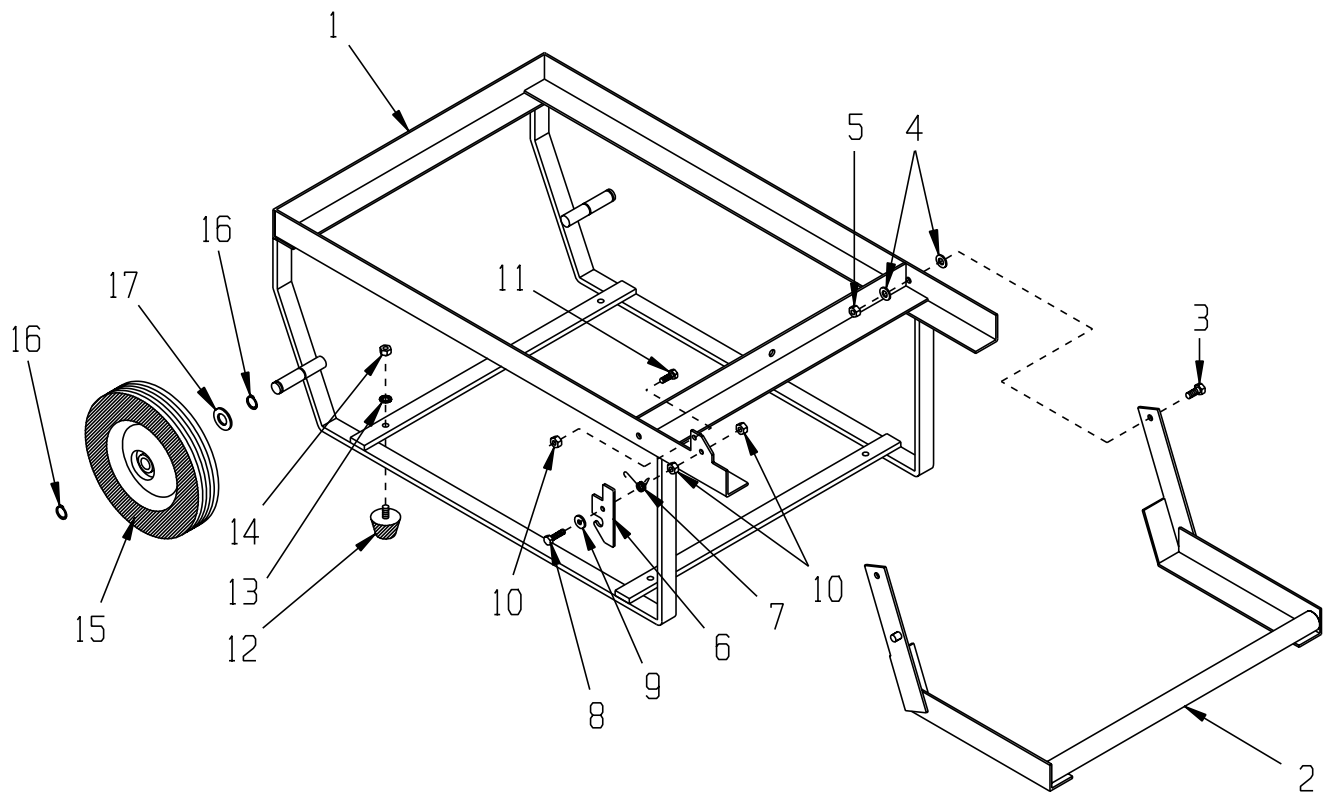

EdcoParts.com
888-634-4289

An iBuy Stores Company

ILLUSTRATION 6: OPTIONAL LOW PROFILE CART

PART # 24650

ITEM #	PART #	DESCRIPTION	QTY.
1	24651	CART ONLY	1
2	24652	HANDLE, CART	1
3	10053	SCREW, CAP 5/16-18 X 3/4	2
4	10213	WASHER, FLAT 5/16 SAE ZINC	4
5	10807	NUT, HEX LOCK 5/16-18 ZINC	2
6	24653	LATCH, CART HANDLE	1
7	42225	SPRING, TORSION	1
8	10031	SCREW, CAP 1/4-20 X 1	1
9	10602	WASHER, FLAT 1/4 SAE ZINC	1
10	10015	NUT, HEX LOCK 1/4-20 ZINC	3
11	10018	SCREW, CAP 1/4-20 X 3/4	1
12	10931	MOUNT, TAPERED RUBBER 5/16-18	4
13	10436	WASHER, LOCK, EXT, TOOTH 5/16"	4
14	10054	NUT, HEX 5/16-18 ZINC	4
15	24654	WHEEL 8 X 1-3/4 X 5/8" BRG.	2
16	11575	RETAINING RING, EXT. 5/8"	4
17	10073	WASHER, FLAT 5/8 SAE ZINC	2