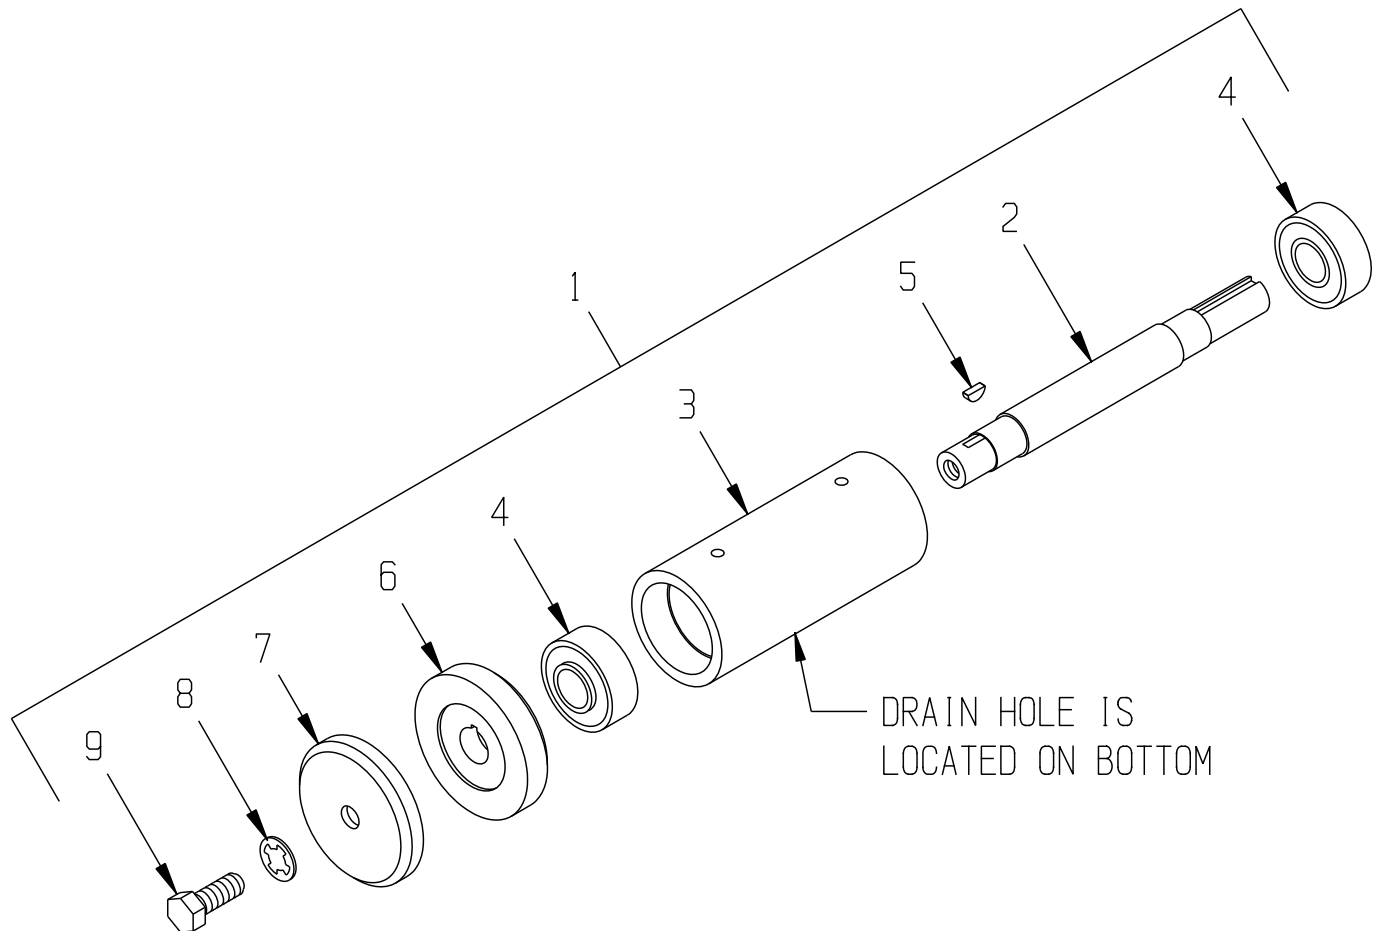

EdcoParts.com

888-634-4289

An iBuy Stores Company

ILLUSTRATION 2: ROLLING TABLE ASSEMBLY

ITEM	PART #	DESCRIPTION	QTY.	ITEM	PART #	DESCRIPTION	QTY.
1	42220	TABLE COMPLETE, ROLLING (INCLUDES ITEMS 2 THRU 20)	1	12	11704	WASHER, FLAT .257 X .624 X .060THK	2
2	42226	TABLE, ROLLING	1	13	10015	NUT, HEX LOCK 1/4-20 ZINC	1
3	42222	RUBBER PAD 12 X 7-1/2 X 3/16	1	14	14082	PULLEY BEARING 1-1/4DIA. X 1/4BORE	4
4	42221	RUBBER PAD 12 X 8 X 3/16	1	15	10031	SCREW, CAP 1/4-20 X 1	4
5	42227	TABLE FRONT PANEL (2 PCS)	1	16	10602	WASHER, FLAT 1/4 SAE ZINC	4
6	10018	SCREW, CAP 1/4-20 X 3/4	3	17	10861	NUT, KEPS LOCK 1/4-20 ZINC	4
7	10602	WASHER, FLAT 1/4 SAE ZINC	7	18	42205	GUIDE ASSY., STRAIGHT CUT (INCLUDES ITEMS 19 & 20)	1
8	10861	NUT, KEPS LOCK 1/4-20 ZINC	3	19	42206	GUIDE ONLY, STRAIGHT CUT	1
9	10031	SCREW, CAP 1/4-20 X 1	1	20	40425	KNOB, 3-PRONG W/ 3/8-16 X 5/8 STUD	1
10	42106	LATCH, ROLLING TABLE	1				
11	10013	NUT, HEX 1/4-20 ZINC	1				

ILLUSTRATION 3: ARBOR ASSEMBLY

ITEM #	PART #	DESCRIPTION	QTY.
1	42114G	ARBOR ASSY. COMPLETE (INCLUDES ITEMS 2 THRU 9)	1
2	42115	ARBOR SHAFT 6-3/4"L	1
3	42116	ARBOR HOUSING	1
4	42119	BEARING, RADIAL BALL 17mm X 40mm X .563in	2
5	40036	KEY, WOODRUFF 1/8 X 3/8 (#403)	1
6	42117	ARBOR BACKING PLATE 2-1/2"	1
7	42118	ARBOR BLADE CAP 2-1/2"	1
8	10453	WASHER, LOCK, INT. TOOTH 3/8"	1
9	10024	SCREW, CAP 3/8-24 X 1	1