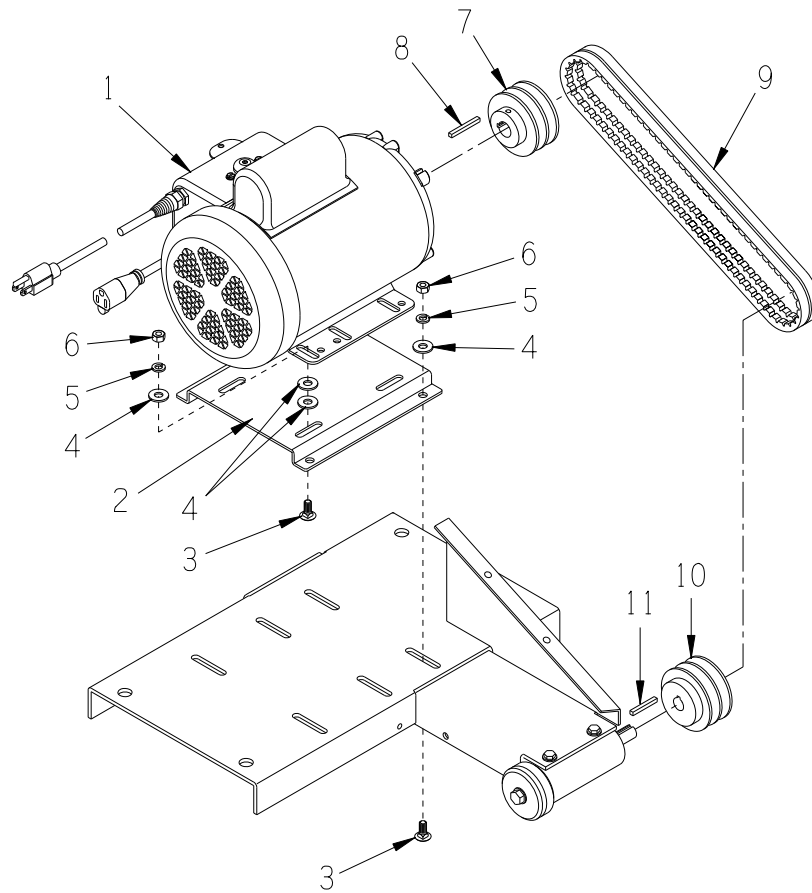

ILLUSTRATION 5: MOTOR GROUPING

E-GMS10-PL-0912

ITEM #	PART #	DESCRIPTION	QTY.
1	16061	MOTOR, BALDOR 1.5HP-1P 60HZ 3450RPM (S/N 35V801R760G1)	1
	16164	REPLACEMENT PARTS: CAPACITOR, RUN, BALDOR #OC3040F09SP 40MFD 370V	1
	16163	RESET BUTTON, BALDOR TPCRT40CA	1
	40051	CAPACITOR, START, BALDOR EC1645A06 645-774MFD 125V	1
	16510	SWITCH, TOGGLE DPST 20A SPAD	1
2	42237	MOUNT BRKT., MOTOR	1
3	10819	BOLT, CARRIAGE 5/16-18 X 1 FULL THD	8
4	10213	WASHER, FLAT 5/16 SAE ZINC	16
5	10801	WASHER, LOCK 5/16 ZINC	8
6	10054	NUT, HEX 5/16-18 ZINC	8
7	40005	SHEAVE 3"OD X 2GR.A X 3/4"BORE	1
8	10060	KEY 3/16 SQ X 1-1/4	1
9	10283	BELT AX-35	2
10	42219	SHEAVE 3"OD X 2GR.A X 5/8"BORE	1
11	10060	KEY 3/16 SQ X 1-1/4	1

EdcoParts.com
888-634-4289

An iBuy Stores Company