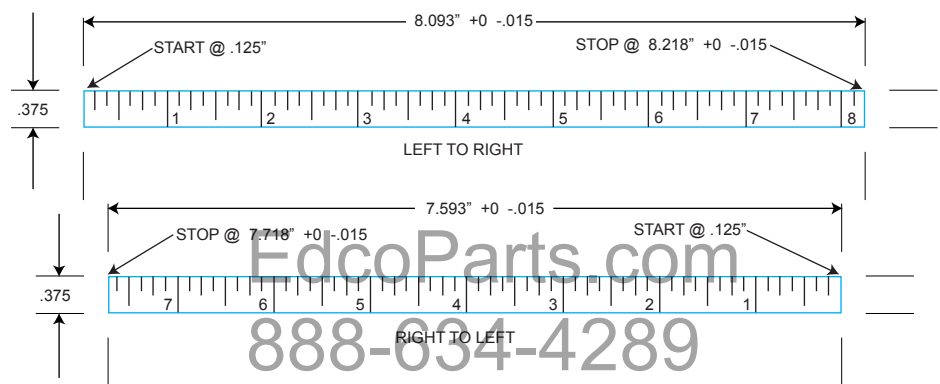

EdcoParts.com
888-634-4289

An iBuy Stores Company