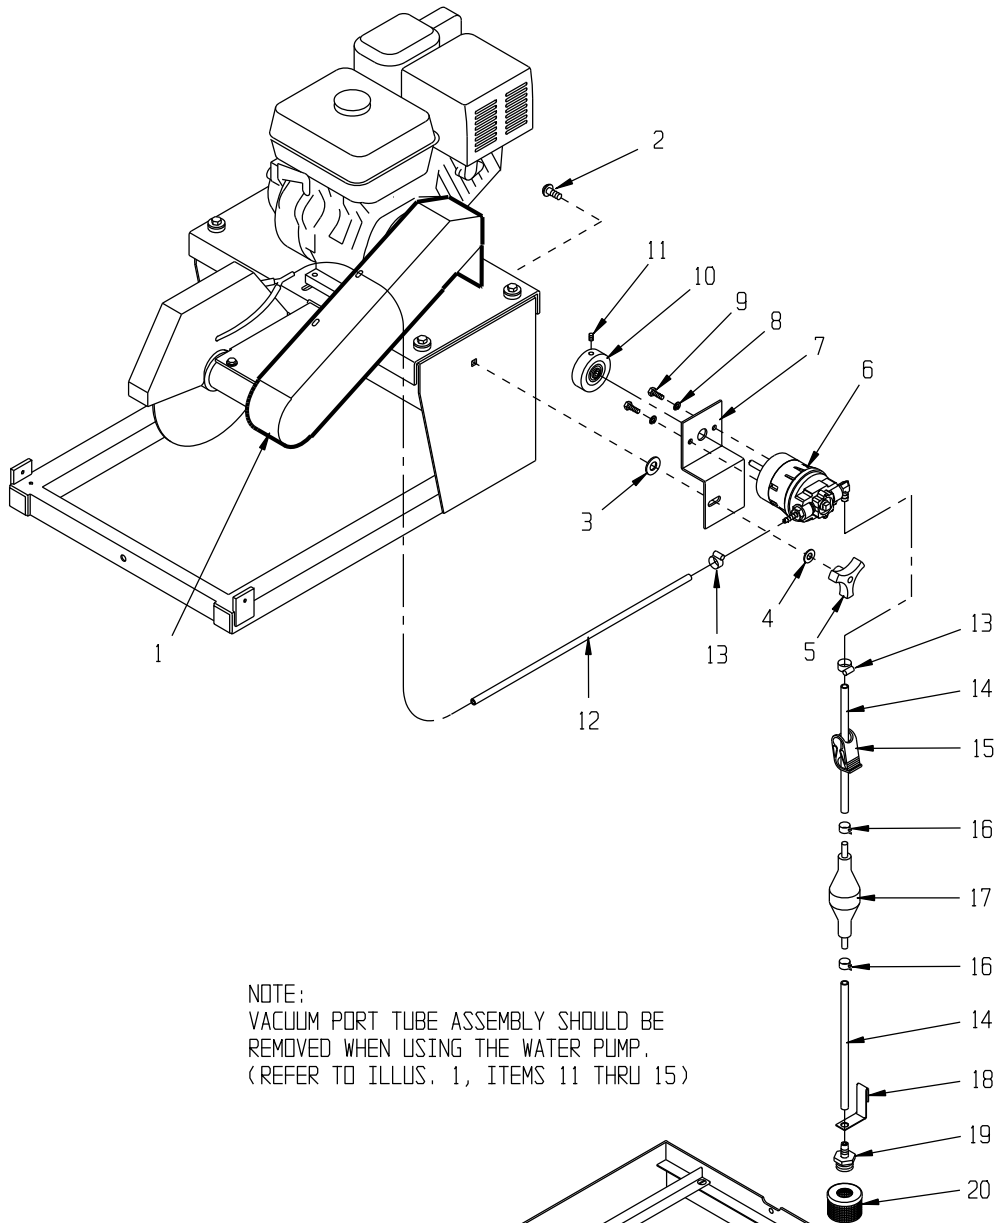

ILLUSTRATION 10: OPTIONAL WATER PUMP KIT

PART # 24625

PARTS LISTING - ILLUSTRATION 10 : OPTIONAL WATER PUMP KIT			
ITEM #	PART #	DESCRIPTION	QTY.
1	42223	COVER, BELT, WATER PUMP OPTION	1
2	10802	BOLT, CARRIAGE 3/8-16 X 1 ZINC	1
3	10312	WASHER, FLAT 1/2 SAE ZINC	1
4	10025	WASHER, FLAT 3/8 SAE ZINC	1
5	80011	KNOB, 3-PRONG W/ 3/8-16 THD.	1
6	40685	PUMP ASSY., WATER, BB14G GMS10 (PARTS BREAKDOWN IS AVAILABLE)	1
7	42211	BRACKET, WATER PUMP	1
8	10038	WASHER, LOCK 1/4 ZINC	2
9	10018	SCREW, CAP 1/4-20 X 3/4	2
10	40624	WHEEL, WATER PUMP 2-1/8"	1
11	10161	SCREW, SET 1/4-28 X 5/16	1
12	42143	HOSE 1/4"ID X 18"L	1
13	10714	CLAMP, HOSE, SAE #4, ADJ. TO 5/8"	2
14	42232	HOSE 5/16"ID X 8"L	2
15	42131	CLAMP, TUBE, FLOW CONTROL 3/4"	1
16	10763	CLAMP, HOSE SPRING-TYPE 7/16" RED	2
17	40049	BULB, PRIMER 5/16"	1
18	40693	CLIP, FILTER HANGER (S.S.)	1
19	40692	BARB, 3/8HOSE X 3/4NPT (NYLON)	1
20	40691	FILTER BASKET 3/4NPT, 16 MESH S.S.	1

EdcoParts.com

888-634-4289

An iBuy Stores Company