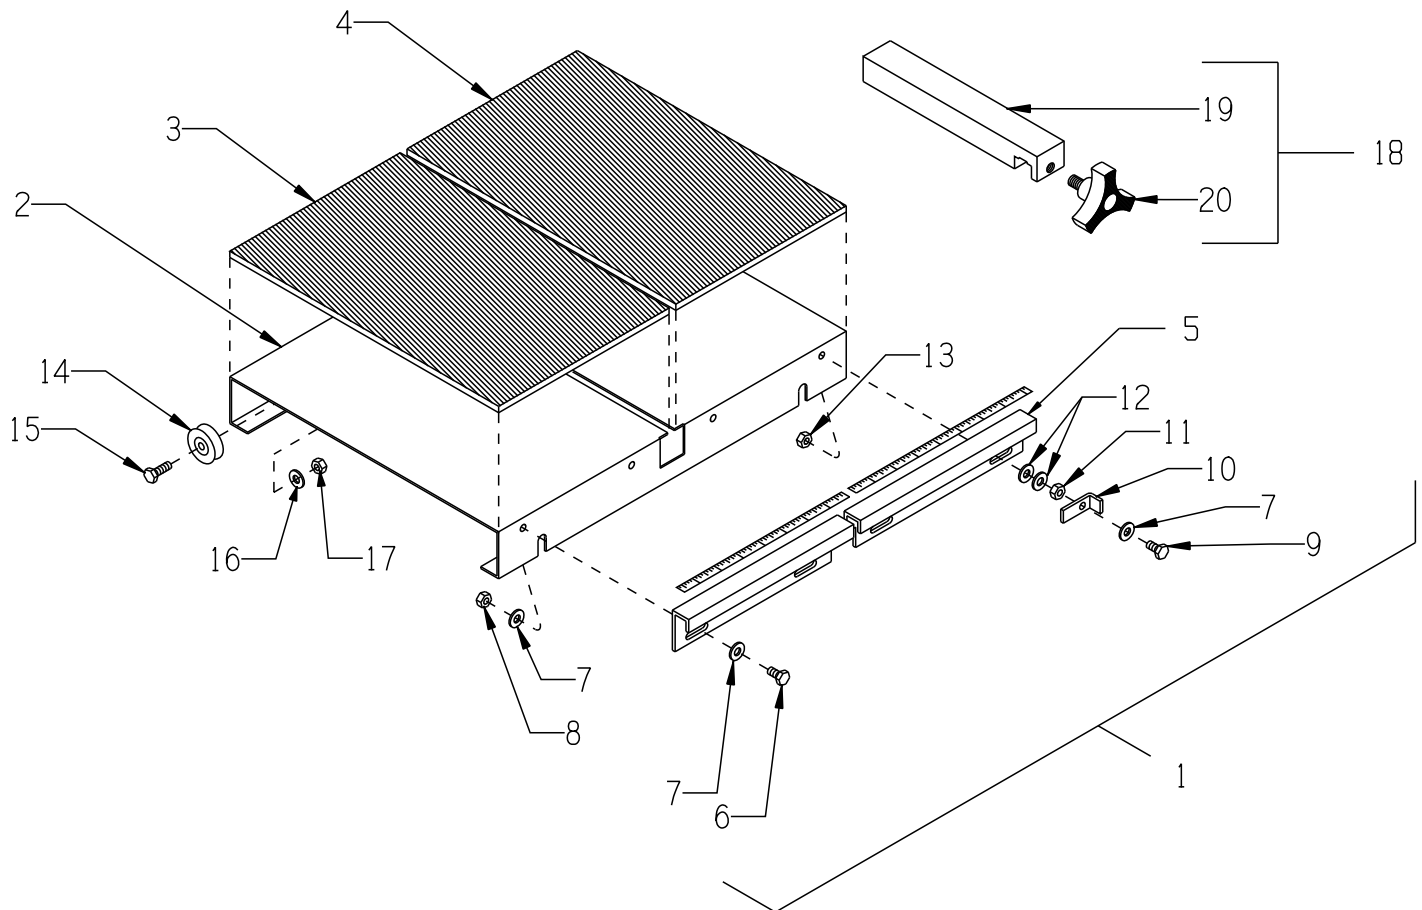

EdcoParts.com

888-634-4289

An iBuy Stores Company

ILLUSTRATION 2: ROLLING TABLE ASSEMBLY

ITEM	PART #	DESCRIPTION	QTY.	ITEM	PART #	DESCRIPTION	QTY.
1	42220	TABLE COMPLETE, ROLLING (INCLUDES ITEMS 2 THRU 20)	1	12	11704	WASHER, FLAT .257 X .624 X .060THK	2
2	42226	TABLE, ROLLING	1	13	10015	NUT, HEX LOCK 1/4-20 ZINC	1
3	42222	RUBBER PAD 12 X 7-1/2 X 3/16	1	14	14082	PULLEY BEARING 1-1/4DIA. X 1/4BORE	4
4	42221	RUBBER PAD 12 X 8 X 3/16	1	15	10031	SCREW, CAP 1/4-20 X 1	4
5	42227	TABLE FRONT PANEL (2 PCS)	1	16	10602	WASHER, FLAT 1/4 SAE ZINC	4
6	10018	SCREW, CAP 1/4-20 X 3/4	3	17	10861	NUT, KEPS LOCK 1/4-20 ZINC	4
7	10602	WASHER, FLAT 1/4 SAE ZINC	7	18	42205	GUIDE ASSY., STRAIGHT CUT (INCLUDES ITEMS 19 & 20)	1
8	10861	NUT, KEPS LOCK 1/4-20 ZINC	3	19	42206	GUIDE ONLY, STRAIGHT CUT	1
9	10031	SCREW, CAP 1/4-20 X 1	1	20	40425	KNOB, 3-PRONG W/ 3/8-16 X 5/8 STUD	1
10	42106	LATCH, ROLLING TABLE	1				
11	10013	NUT, HEX 1/4-20 ZINC	1				