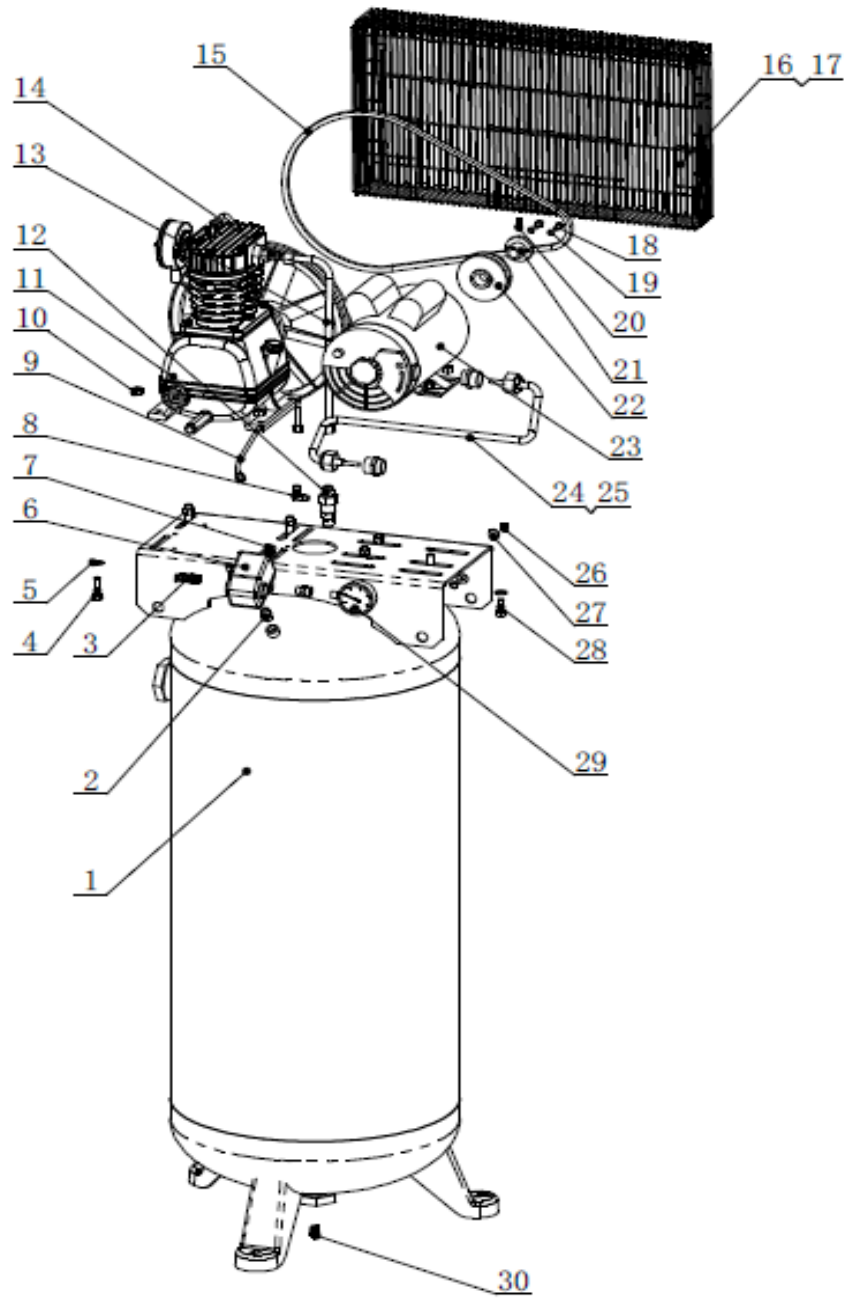

AC5161B BREAKDOWN

MODEL SC31V60LH2
STATIONARY COMPRESSOR

ITEM	PART #	DESCRIPTION	QTY	BE PART #
1	300560-R	60 GALLON RECEIVER	1	
2	48139-1	STRAIGHT FITTING	1	
3	ST25-150	ASME SAFETY VALVE	1	
4	M8X30W	HE BOLT M8*30	4	
5	M8P	STEEL GASKET 8	25	
6	LF10-4H	PRESSURE SWITCH	1	
7	1/4D	PLUG	1	
8	3609-K	BRASS ELBOW	1	
9	6X340LG	UNLOADER TUBE	1	
10	M8SL	LOCKNUT M8	8	
11	LH2	COMPRESSOR PUMP	1	42.005.104
12	CTJ1234	CHECK VALVE	1	
13	2404-08-12-0-H	STRAIGHT FITTING	1	
14	JIC1/2-13-90	FLEX LINE JIC1/2"-13"-90 DEG	1	
15	A50	V BELT	1	42.005.103
16	BG#4EU-LD	BELT GUARD	1	42.005.074
17	9083296	BRACKET	1	
18	1/4-20X1-1/4M	HEX BOLT	2	
19	M6T	LOCK WASHER	2	
20	10#-24N	SOCKET HEAD CAP SCREW	1	
21	LDH5/8	PULLEY BUSHING LDH5/8"	1	42.005.102
22	1A445	PULLEY 1A445	1	
23	0010179	MOTOR 3HP	1	42.005.100
24	12AWG-55	CABLE 12AWG-55	1	
25	M20X1.5CWJ	CABLE WATERPROOF JOINT	2	
26	M8L	NUT M8	3	
27	M8T	LOCK WASHER 8	6	
28	M8X20W	HEX BOLT M8*20	10	
29	PSL20	PRESSURE GAUGE Y50	1	
30	BDC604-04	DRAIN VALVE CF1/4-8	1	