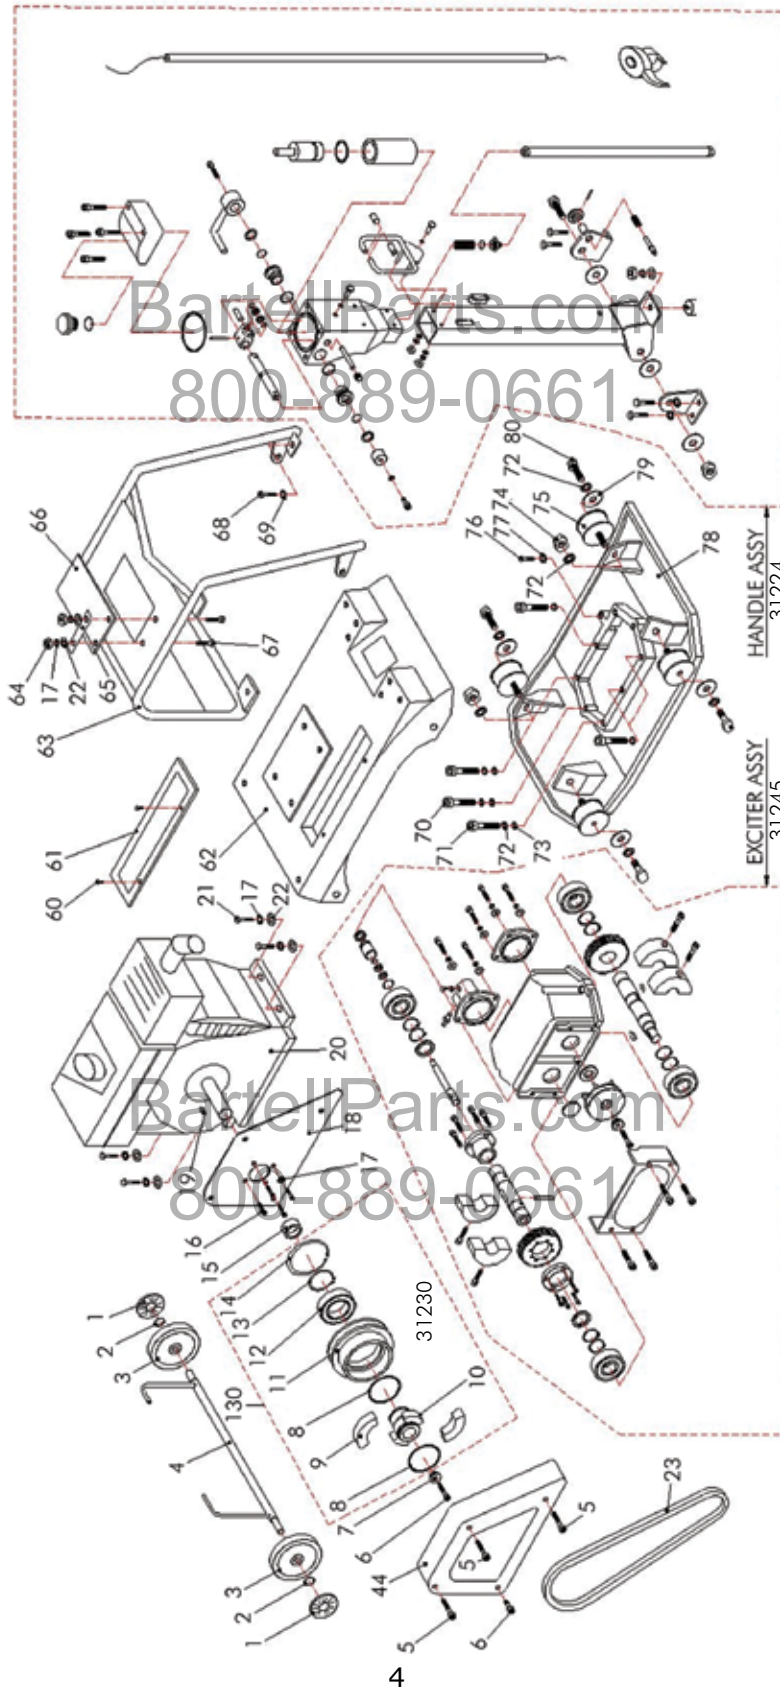

PARTS LIST 1 B1728R

GENERAL ASSEMBLY

PARTS LIST 1

B1728R

GENERAL ASSEMBLY

ITEM NO.	PART NO.	DESCRIPTION	QTY.	REMARK
1	31101	WHEEL COVER	2	
2	31102	RETAINING RING, 16MM	2	
3	31103	WHEEL	2	
4	31104	AXLE	1	
5	31105	SHCS, M8x60	3	
6	31106	SHCS, M8x20	1	
7	31107	CLUTCH WHEEL SLEEVE	1	
8	31108	CLUTCH WHEEL SPRING	2	
9	31109	CENTRIFUGAL BLOCK	3	
10	31110	CENTRIFUGAL WHEEL HUB	1	
11	31111	CENTIFUGAL WHEEL	1	
12	31112	BEARING, 6006	1	
13	31113	RETAINING RING, 30MM	1	
14	31114	RETAINING RING, 55MM	1	
15	31115	SPACER	1	
16	31116	HHCS, M8x20	15	
17	31117	WASHER, LOCK, 8MM	21	
18	31118	ENGINE BELT COVER PLATE	1	
19	31119	KEY, 5x5x35	1	
20		ENGINE	1	
21	31121	HHCS, M8x35	4	
22	31122	WASHER, FLAT, 8MM	16	
23	31123	BELT	1	
44	31144	ENGINE BELT COVER	1	
60	31160	SCREW, M6x12	2	
61	31161	SHIELD COVER	1	
62	31162	COVER PLATE	1	
63	31163	GUARD SUPPORT	1	
64	31164	LOCKNUT, M8	4	
65	31165	PRESSING PLATE	1	
66	31166	COVER PLATE	1	
67	31167	HHCS, M8x25	2	
68	31168	HHCS, M12x25	8	
69	31169	WASHER, LOCK, 12MM	8	
70	31170	SHCS, M12x40	2	
71	31171	SHCS, M12x120	6	
72	31172	WASHER, LOCK, 12MM	16	

PARTS LIST 1

B2027R

GENERAL ASSEMBLY - cont.

ITEM NO.	PART NO.	DESCRIPTION	QTY.	REMARK
73	31173	WASHER, FLAT, 12MM	8	
74	31174	HEX NUT, M12	4	
75	31175	BUFFER	4	
76	31176	HHCS,M10x20	1	
77	31177	WASHER, FLAT,10MM	2	
78	31178	BASE PLATE	1	
79	31179	WASHER, 12MM	4	
80	31180	HHCS,MT2x30	4	
130	31230	CLUTCH ASSY	1	INCL ITEMS 7-14
132	31224	HANDLE ASSEMBLY	1	
133	31245	EXCITER ASSEMBLY	1	