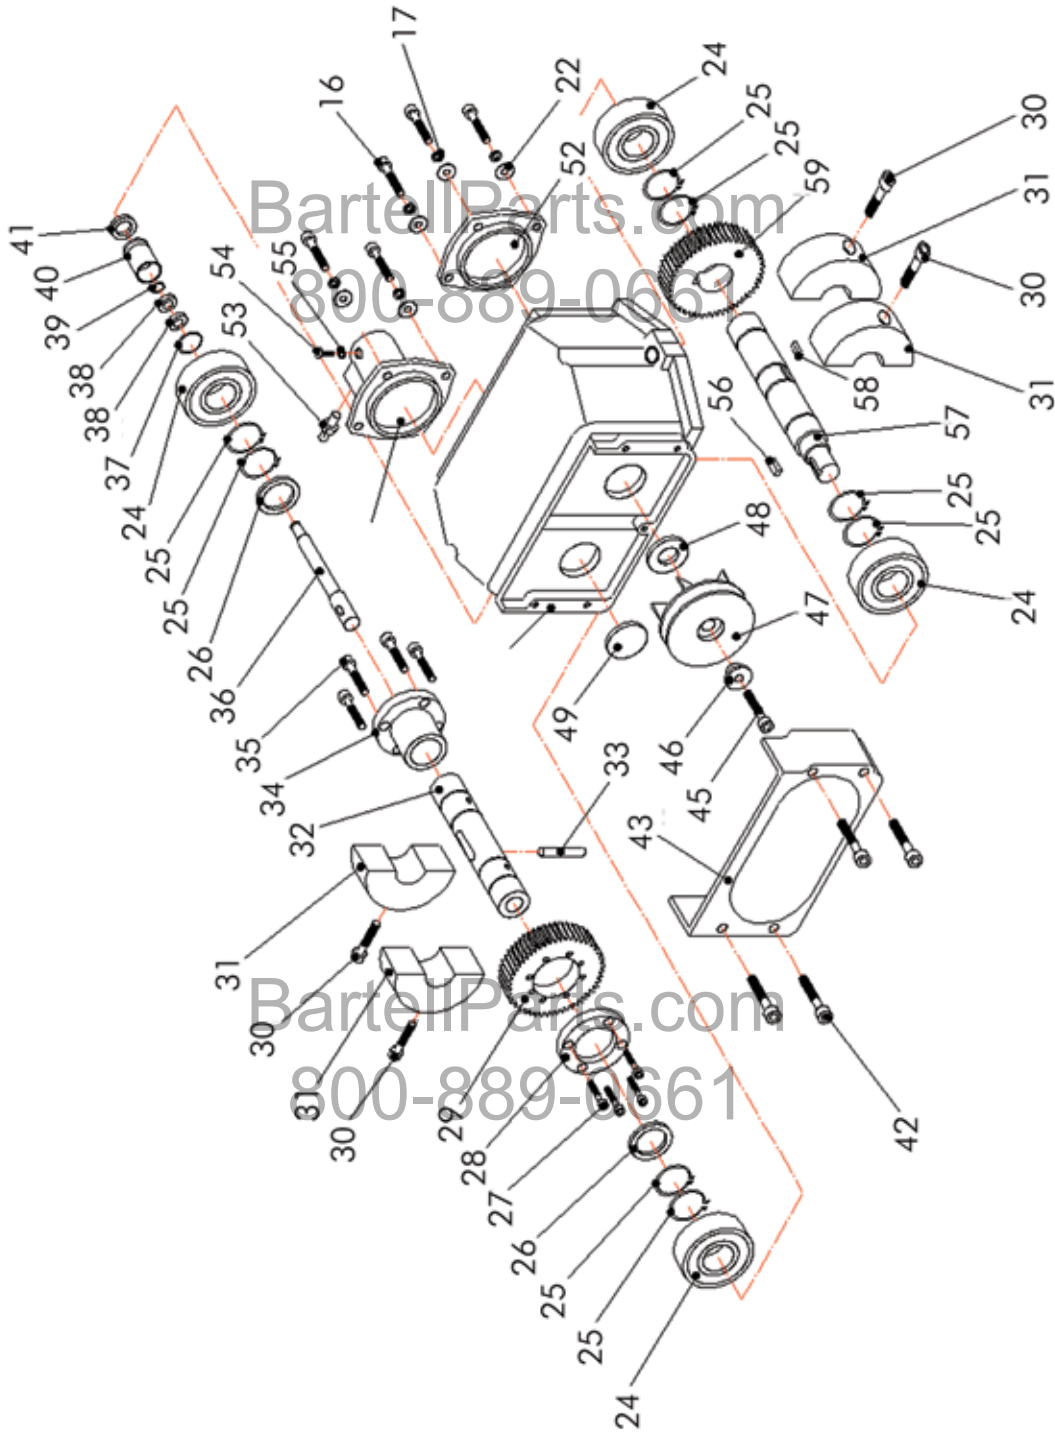

PARTS LIST 3 B1728R

EXCITER ASSEMBLY - 31245

PARTS LIST 3

B1728R

EXCITER ASSEMBLY - 31245

ITEM NO.	PART NO.	DESCRIPTION	QTY.	REMARK
16	31116	HHCS, M8x20	8	
17	31117	WASHER, LOCK, 8MM	8	
22	31122	WASHER, FLAT, 8MM	8	
24	31124	BEARING, NJ307E	4	
25	31125	RETAINING RING, 35MM	8	
26	31126	BEARING 6807	2	
27	31127	SHCS, M6x30	4	
28	31128	BEARING COVER	1	
29	31129	COMMUTATING GEAR	1	
30	31130	SHCS, M10x1.25x30	4	
31	31131	ECCENTRIC WEIGHT	4	
32	31132	COMMUTATING SHAFT	1	
33	31133	PIN	1	
34	31134	COMMUTATING SLEEVE	1	
35	31135	SHCS, M6x16	4	
36	31136	COMMUTATING POST	1	
37	31137	RETAINING RING, 26MM	1	
38	31138	BEARING, 6000	2	
39	31139	RETAINING RING, 10MM	1	
40	31140	COMMUTATING PISTON	1	
41	31141	OIL SEAL, USH-22.4	1	
42	31142	SHCS, M6x45	5	
43	31143	EXCITER BELT COVER	1	
45	31145	HHCS, M8x30	1	
46	31146	SHIELD SLEEVE	1	
47	31147	DRIVEN PULLEY	1	
48	31148	OIL SEAL 45x28x7	1	
49	31149	COVER, SC45x8x10	1	
50	31150	EXCITER HOUSING	1	
51	31151	ACTUATOR HOUSING	1	
52	31152	END COVER	1	
53	31153	CONNECTOR	1	
54	31154	HHCS, M8x12	1	
55	31155	WASHER, SEALING, 8MM	1	
56	31156	KEY 8MM x 25	1	
57	31157	GEAR SHAFT	1	
58	31158	KEY, 10MMx18	1	
59	31159	DRIVE GEAR	1