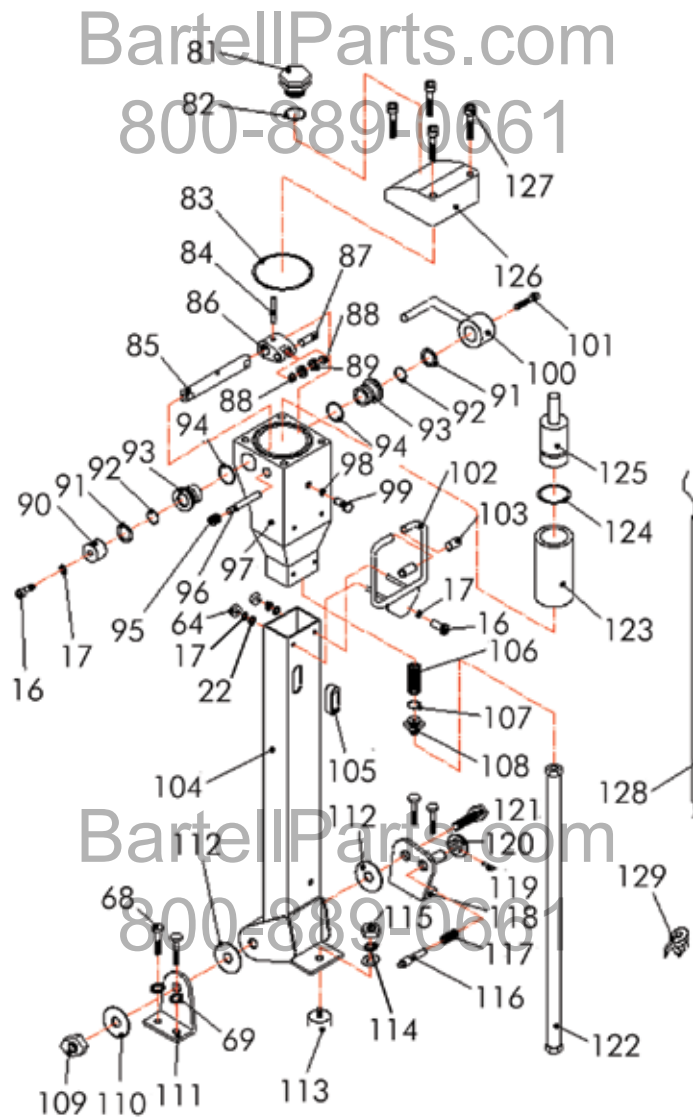

PARTS LIST 2

B1728R

HANDLE ASSEMBLY

PARTS LIST 2

B1728R

HANDLE ASSEMBLY - 31224

ITEM NO.	PART NO.	DESCRIPTION	QTY.	REMARK
16	31116	HHCS,M8x20	1	
17	31117	WASHER, LOCK, 8MM	3	
22	31122	WASHER, FLAT, 8MM	2	
64	31164	LOCK NUT, M8	2	
68	31168	HHCS, M12x25	2	
69	31169	WASHER, LOCK, 12MM	2	
81	31181	DECOMPRESSION VALVE	1	
82	31182	ORING, 2.65x18	1	
83	31183	ORING, 2.65x70	1	
84	31184	PIN, 6MMx26	1	
85	31185	ROCKER SHAFT	1	
86	31186	ROCKER	1	
87	31187	PIN, 8MMx30	1	
88	31188	ORING, 1.8x8	2	
89	31189	BEARING, 619/8	2	
90	31190	REOCKER RESTRICTING SLEEVE	1	
91	31191	WAVE WASHER	2	
92	31192	ORING, 2.65x15	2	
93	31193	SUPPORT SLEEVE	2	
94	31194	ORING, 2.65x19	2	
95	31195	SHCS,M12x1.5x8	1	
96	31196	PIN, 10MMx60	1	
97	31197	HYDRAULIC CONTROL BOX	1	
98	31198	ORING, 1.8x6.9	1	
99	31199	RESTRICTING SCREW	1	
100	31200	FORWARD/REVERSE GRIP	1	
101	31201	SHCS, M8x12	1	
102	31202	HANDLE	1	
103	31203	HANDLE SLEEVE	2	
104	31205	HANDRAIL TUBE	1	
105	31206	RUBBER RING	1	
106	31207	SPRING	1	
107	31208	ORING, 2.65x21.2	1	
108	31209	TUBE CONNECTOR	1	
109	31210	NUT, M16	2	
110	31211	WASHER, FLAT, 16MM	2	
111	31212	HANDRAIL SUPPORT PLATE	1