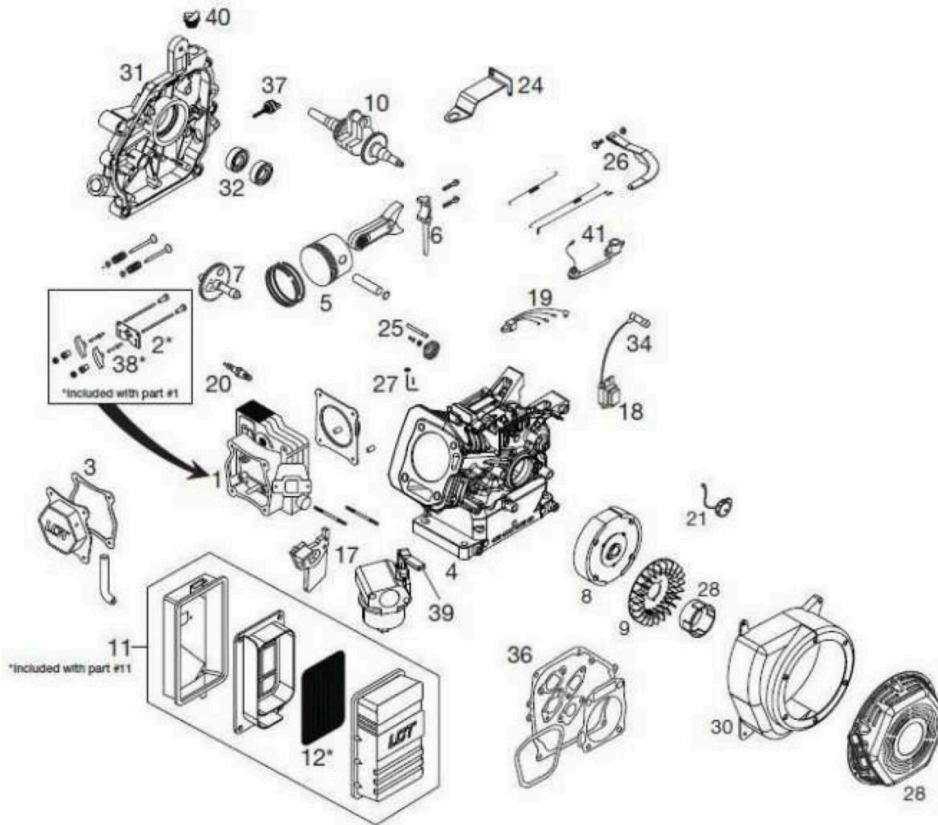

Mi-T-M Corporation / Engines / 1-0171 / 1-0171 / 1-0171 (sn:0-99999999)

Engine Assembly

Id	Item #	Description	Quantity	Rev	Comments
1	N/A	CYLINDER HEAD ASSEMBLY	1		
1	N/A	CYLINDER HEAD, MACHINED	1		
1	N/A	GASKET,CYLINDER HEAD	1		
1	N/A	PUSH ROD GUIDE PLATE	1		
1	N/A	PUSH ROD	2		
1	N/A	INTAKE VALVE	1		
1	N/A	EXHAUST VALVE	1		
1	N/A	VALVE SPRINGS	2		
1	N/A	BOLT (M8X55)	4		
1	N/A	IN.VALVE SPRING RETAINER	1		
1	N/A	EX.VALVE SPRING RETAINER	1		
1	N/A	VALVE LASH CAP	1		

Id	Item #	Description	Quantity	Rev	Comments
1	N/A	TAPPET	2		
1	N/A	PIVOT BOLT, ROCKER	2		
1	N/A	ROCKER ARM NUT	2		
1	N/A	ROCKER ARM	2		
1	N/A	ROCKER ARM PIVOT	2		
1	N/A	VALVE COVER GASKET	1		
2	N/A	PUSH ROD ASSEMBLY	1		
2	N/A	PUSH ROD GUIDE PLATE	1		
2	N/A	PUSH ROD	2		
2	N/A	VALVE COVER GASKET	1		
3	45-0133	VALVE COVER ASSEMBLY	1		
3	N/A	COVER, VALVE	1		
3	N/A	VALVE COVER GASKET	1		
3	N/A	HOSE, BREATHER	1		
4	N/A	CYLINDER ROD ASSEMBLY	1		
4	N/A	CYLINDER, MACHINED	1		
4	N/A	RADIAL BALL BEARING(52.5*25.5*1 5mm)	1		
4	N/A	OIL SEAL (FLYWHEEL) (25.5*41.25*6mm)	1		
4	N/A	DRAIN PLUG BOLT	2		
4	N/A	DRAIN PLUG WASHER	2		
4	N/A	DOWEL PIN 10X16	2		
4	N/A	DOWEL PIN 8X14	2		
4	N/A	GOVERNOR GEAR ASSEMBLY	1		
4	N/A	GOVERNOR ARM PADDLE	1		
4	N/A	LOCK PIN, GOV ARM PADDLE	1		
4	N/A	WASHER, GOVERNOR ARM PADDLE	1		
4	N/A	LOW OIL SENSOR	1		
4	N/A	LOW OIL SENSOR BOLT	2		
4	N/A	LOW OIL SENSOR NUT	1		
5	N/A	PISTON ASSEMBLY	1		
5	N/A	PISTON, MACHINED	1		
5	N/A	PISTON PIN	1		
5	N/A	PISTON PIN CLIP	2		
5	N/A	FIRST RING SET,PISTON	1		
5	N/A	SECOND RING SET,PISTON	1		
5	N/A	THIRD RING SET,PISTON	1		
5	N/A	CONNECTION ROD, MACHINED	1		
5	N/A	CAP, CONNECTING ROD	1		
5	N/A	CONNECTION ROD BOLT	2		