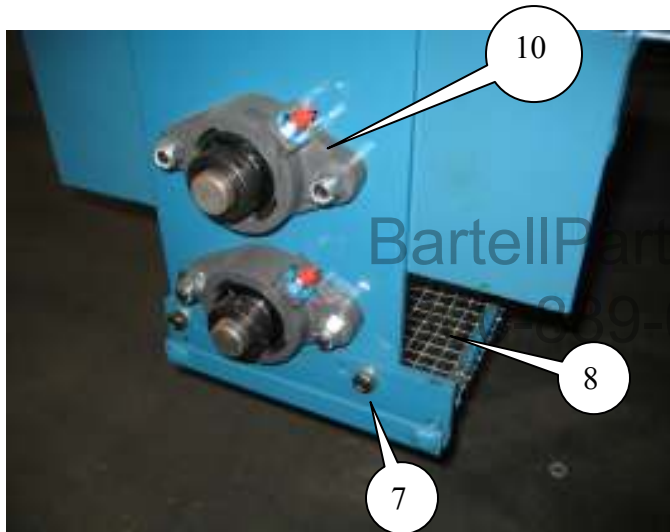

## Shaker Assembly

Item	Part Number	Description
1	760355	Shaker Motor
2	533095	Motor to Motor Hose
3	553505	Cam, Screen Shaker (not shown)
4	543155	Floating Sleeve (not shown)
5	543065	Agitator Shaft
6	543070	Metering Shaft
7	533030	Screen Assembly
8	553255	Screen ½" 7" x 47"
9	553260	Screen ¼" 8" x 48" (not shown)
10	760405	Flange Bearing (eccentric)

# Dispenser Assembly

Item	Part Number	Description
1	760350	RC-40 Roller Chain
2	760415	30 Tooth Sprocket
3	760410	12 Tooth Sprocket
4	760420	15 Tooth Sprocket
5	760400	Flange Bearing
6	760425	Hydraulic Motor
7	543085	Chain Guard
8	760430	Flow Control Valve
9	897625	Check Valve

## Pump/ Main Valve Assembly

Item	Part Number	Description
1	760255	Hydraulic Pump D-11
2	760190	Coupling, Engine Side
3	760110	Coupling, Pump Side
4	760115	Spider
5	897650	3/8" Cut- Off Valve
6	543150	Valve Handle </td
7	553480	Link Bar- Tie Bar
8	20191	Hoist Hook
9	21333	GX 160 Engine
10	760445	5" Solid Wheel
11	837755	Directional Valve
12	543160	Drive Wheels 6"
13	760295	Drive Motors
14	897405	1/2" x 3/4" 90° Hyd. Fitting
15	897065	1/2" x 1/2" 90° Hyd. Fitting

## Wheel Assembly

Item	Part Number	Description
1	12568	16" Pneumatic Wheel
2	543125	Handle (not shown)
3	543130	Tie Rod
4	543105	Leg Frame
5	553395	Axle
6	543110	Fork with Lug
7	543120	Mount Stand, Adjustable
8	12420	Tie Rod End
9	796065	Shaft Collar
10	981010	Turnbuckle
11	981020	Jam Nut
12	981080	Threaded Rod, RH
13	981085	Threaded Rod, LH
14	981090	Roll Pin