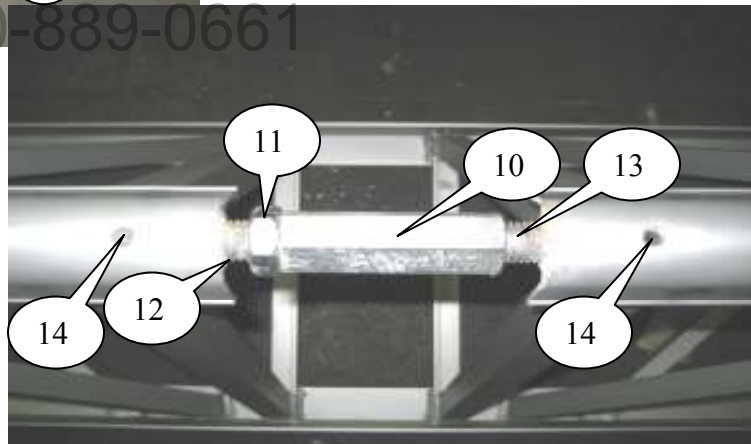

# Dispenser Assembly

Item	Part Number	Description
1	760350	RC-40 Roller Chain
2	760415	30 Tooth Sprocket
3	760410	12 Tooth Sprocket
4	760420	15 Tooth Sprocket
5	760400	Flange Bearing
6	760425	Hydraulic Motor
7	543085	Chain Guard
8	760430	Flow Control Valve
9	897625	Check Valve

## Pump/ Main Valve Assembly

Item	Part Number	Description
1	760255	Hydraulic Pump D-11
2	760190	Coupling, Engine Side
3	760110	Coupling, Pump Side
4	760115	Spider
5	897650	3/8" Cut- Off Valve
6	543150	Valve Handle </td
7	553480	Link Bar- Tie Bar
8	20191	Hoist Hook
9	21333	GX 160 Engine
10	760445	5" Solid Wheel
11	837755	Directional Valve
12	543160	Drive Wheels 6"
13	760295	Drive Motors
14	897405	1/2" x 3/4" 90° Hyd. Fitting
15	897065	1/2" x 1/2" 90° Hyd. Fitting

## Wheel Assembly

Item	Part Number	Description
1	12568	16" Pneumatic Wheel
2	543125	Handle (not shown)
3	543130	Tie Rod
4	543105	Leg Frame
5	553395	Axle
6	543110	Fork with Lug
7	543120	Mount Stand, Adjustable
8	12420	Tie Rod End
9	796065	Shaft Collar
10	981010	Turnbuckle
11	981020	Jam Nut
12	981080	Threaded Rod, RH
13	981085	Threaded Rod, LH
14	981090	Roll Pin

## Hydraulic Fittings and Hoses

Item	Part Number	Description	Item	Part Number	Description
1	533065	Hose, Valve 3/8" x 12"	7	533100	Hose, Pump to Valve, 1/2" x 13"
2	533080	Hose, to Check Valve 3/8" x 30"	8	533120	Hose, Suction 5/8" x 38"
3	533085	Hose, to Check Valve 3/8" x 36"	9	533105	Hose, Valve to Valve, 1/2" x 23"
4	533070	Hose, Valve 3/8" x 11"	10	533090	Hose, Motor to Valve 3/8" x 12 1/2"
5	533110	Hose, Return, 3/8" x 67"	11	533095	Hose, Agitator to Motor 3/8" x 13"
6	533075	Hose, Motor	12	533066	Hose, Directional Valve to LH Motor
			13	533071	Hose, Directional Valve to RH Motor