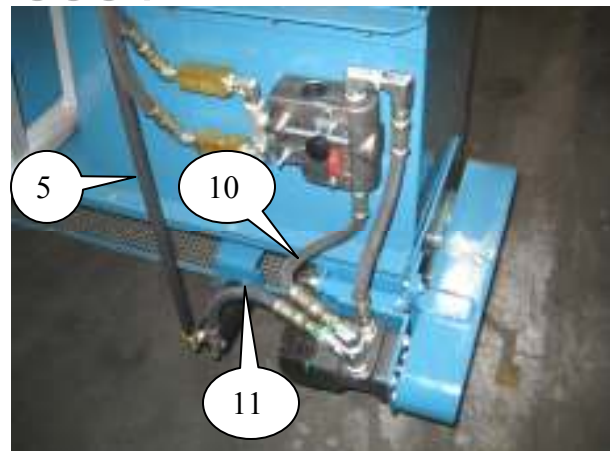

# Dispenser Assembly

Item	Part Number	Description
1	760350	RC-40 Roller Chain
2	760415	30 Tooth Sprocket
3	760410	12 Tooth Sprocket
4	760420	15 Tooth Sprocket
5	760400	Flange Bearing
6	760425	Hydraulic Motor
7	543085	Chain Guard
8	760430	Flow Control Valve
9	897625	Check Valve

## Pump/ Main Valve Assembly

Item	Part Number	Description
1	760255	Hydraulic Pump D-11
2	760190	Coupling, Engine Side
3	760110	Coupling, Pump Side
4	760115	Spider
5	897650	3/8" Cut- Off Valve
6	543150	Valve Handle </td
7	553480	Link Bar- Tie Bar
8	20191	Hoist Hook
9	21333	GX 160 Engine
10	760445	5" Solid Wheel
11	837755	Directional Valve
12	543160	Drive Wheels 6"
13	760295	Drive Motors
14	897405	1/2" x 3/4" 90° Hyd. Fitting
15	897065	1/2" x 1/2" 90° Hyd. Fitting

## Wheel Assembly

Item	Part Number	Description
1	12568	16" Pneumatic Wheel
2	543125	Handle (not shown)
3	543130	Tie Rod
4	543105	Leg Frame
5	553395	Axle
6	543110	Fork with Lug
7	543120	Mount Stand, Adjustable
8	12420	Tie Rod End
9	796065	Shaft Collar
10	981010	Turnbuckle
11	981020	Jam Nut
12	981080	Threaded Rod, RH
13	981085	Threaded Rod, LH
14	981090	Roll Pin

## Hydraulic Fittings and Hoses

Item	Part Number	Description	Item	Part Number	Description
1	533065	Hose, Valve 3/8" x 12"	7	533100	Hose, Pump to Valve, 1/2" x 13"
2	533080	Hose, to Check Valve 3/8" x 30"	8	533120	Hose, Suction 5/8" x 38"
3	533085	Hose, to Check Valve 3/8" x 36"	9	533105	Hose, Valve to Valve, 1/2" x 23"
4	533070	Hose, Valve 3/8" x 11"	10	533090	Hose, Motor to Valve 3/8" x 12 1/2"
5	533110	Hose, Return, 3/8" x 67"	11	533095	Hose, Agitator to Motor 3/8" x 13"
6	533075	Hose, Motor	12	533066	Hose, Directional Valve to LH Motor
			13	533071	Hose, Directional Valve to RH Motor