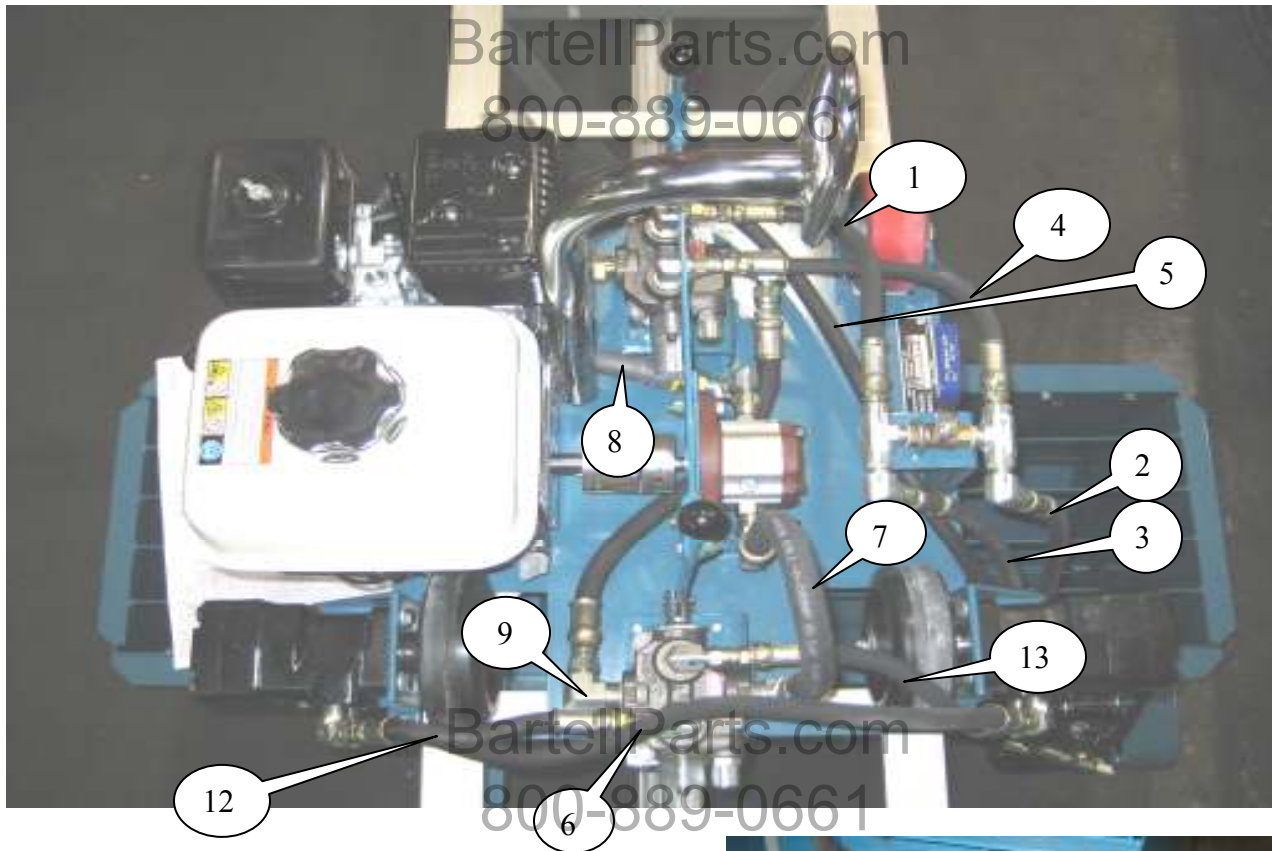

# Dispenser Assembly

Item	Part Number	Description
1	760350	RC-40 Roller Chain
2	760415	30 Tooth Sprocket
3	760410	12 Tooth Sprocket
4	760420	15 Tooth Sprocket
5	760400	Flange Bearing
6	760425	Hydraulic Motor
7	543085	Chain Guard
8	760430	Flow Control Valve
9	897625	Check Valve

## Pump/ Main Valve Assembly

Item	Part Number	Description
1	760255	Hydraulic Pump D-11
2	760190	Coupling, Engine Side
3	760110	Coupling, Pump Side
4	760115	Spider
5	897650	3/8" Cut- Off Valve
6	543150	Valve Handle </td
7	553480	Link Bar- Tie Bar
8	20191	Hoist Hook
9	21333	GX 160 Engine
10	760445	5" Solid Wheel
11	837755	Directional Valve
12	543160	Drive Wheels 6"
13	760295	Drive Motors
14	897405	1/2" x 3/4" 90° Hyd. Fitting
15	897065	1/2" x 1/2" 90° Hyd. Fitting

## Wheel Assembly

Item	Part Number	Description
1	12568	16" Pneumatic Wheel
2	543125	Handle (not shown)
3	543130	Tie Rod
4	543105	Leg Frame
5	553395	Axle
6	543110	Fork with Lug
7	543120	Mount Stand, Adjustable
8	12420	Tie Rod End
9	796065	Shaft Collar
10	981010	Turnbuckle
11	981020	Jam Nut
12	981080	Threaded Rod, RH
13	981085	Threaded Rod, LH
14	981090	Roll Pin

## Hydraulic Fittings and Hoses

Item	Part Number	Description	Item	Part Number	Description
1	533065	Hose, Valve 3/8" x 12"	7	533100	Hose, Pump to Valve, 1/2" x 13"
2	533080	Hose, to Check Valve 3/8" x 30"	8	533120	Hose, Suction 5/8" x 38"
3	533085	Hose, to Check Valve 3/8" x 36"	9	533105	Hose, Valve to Valve, 1/2" x 23"
4	533070	Hose, Valve 3/8" x 11"	10	533090	Hose, Motor to Valve 3/8" x 12 1/2"
5	533110	Hose, Return, 3/8" x 67"	11	533095	Hose, Agitator to Motor 3/8" x 13"
6	533075	Hose, Motor	12	533066	Hose, Directional Valve to LH Motor
			13	533071	Hose, Directional Valve to RH Motor