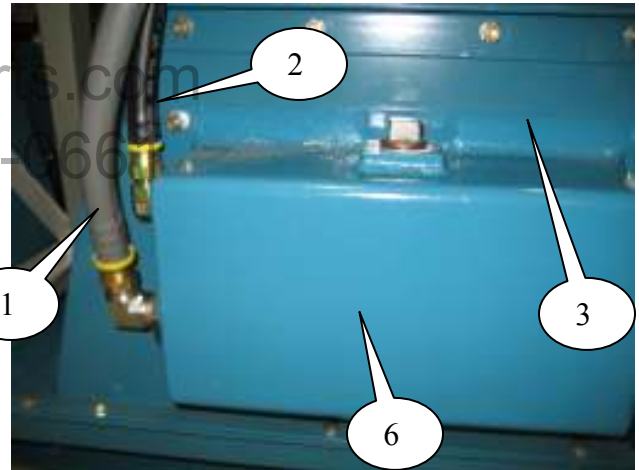

Hopper Assembly

Item	Part Number	Descriptions
1	533120	Suction Hose, 5/8" x 38"
2	533115	Return Hose
3	543040	Hopper, Tank Side
4	543035	Hopper, Valve Side
5	543145	Hopper Grate
6	543050	Hydraulic Tank

BartellParts.com
800-889-0661