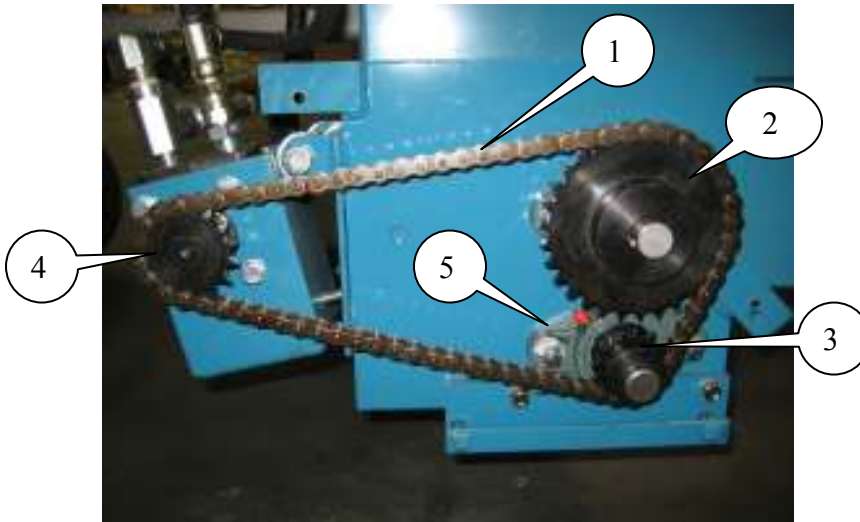

## Shaker Assembly

Item	Part Number	Description
1	760355	Shaker Motor
2	533095	Motor to Motor Hose
3	553505	Cam, Screen Shaker (not shown)
4	543155	Floating Sleeve (not shown)
5	543065	Agitator Shaft
6	543070	Metering Shaft
7	533030	Screen Assembly
8	553255	Screen ½" 7" x 47"
9	553260	Screen ¼" 8" x 48" (not shown)
10	760405	Flange Bearing (eccentric)

# Dispenser Assembly

Item	Part Number	Description
1	760350	RC-40 Roller Chain
2	760415	30 Tooth Sprocket
3	760410	12 Tooth Sprocket
4	760420	15 Tooth Sprocket
5	760400	Flange Bearing
6	760425	Hydraulic Motor
7	543085	Chain Guard
8	760430	Flow Control Valve
9	897625	Check Valve

## Pump/ Main Valve Assembly

Item	Part Number	Description
1	760255	Hydraulic Pump D-11
2	760190	Coupling, Engine Side
3	760110	Coupling, Pump Side
4	760115	Spider
5	897650	3/8" Cut- Off Valve
6	543150	Valve Handle </td
7	553480	Link Bar- Tie Bar
8	20191	Hoist Hook
9	21333	GX 160 Engine
10	760445	5" Solid Wheel
11	837755	Directional Valve
12	543160	Drive Wheels 6"
13	760295	Drive Motors
14	897405	1/2" x 3/4" 90° Hyd. Fitting
15	897065	1/2" x 1/2" 90° Hyd. Fitting

## Wheel Assembly

Item	Part Number	Description
1	12568	16" Pneumatic Wheel
2	543125	Handle (not shown)
3	543130	Tie Rod
4	543105	Leg Frame
5	553395	Axle
6	543110	Fork with Lug
7	543120	Mount Stand, Adjustable
8	12420	Tie Rod End
9	796065	Shaft Collar
10	981010	Turnbuckle
11	981020	Jam Nut
12	981080	Threaded Rod, RH
13	981085	Threaded Rod, LH
14	981090	Roll Pin