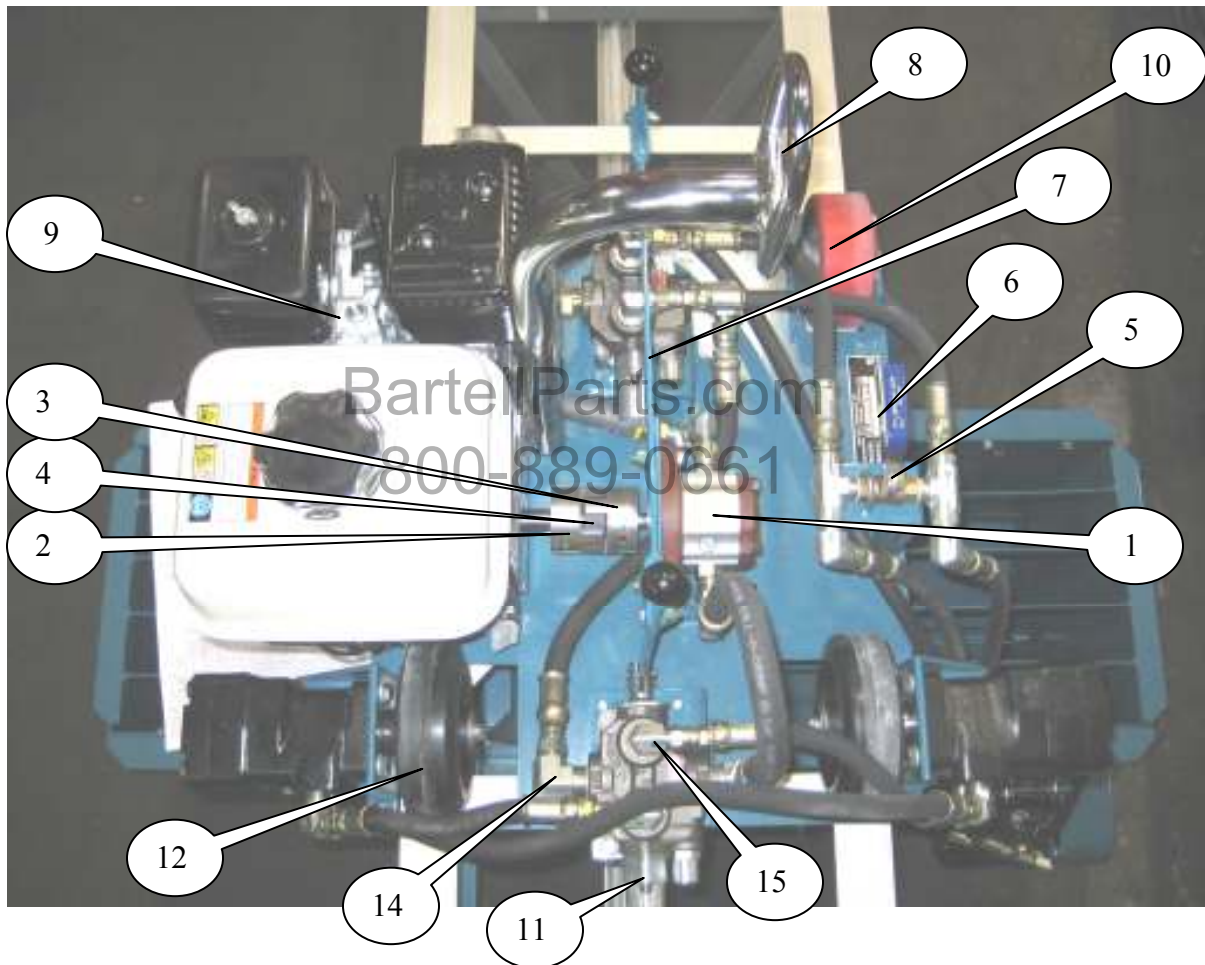

## Shaker Assembly

Item	Part Number	Description
1	760355	Shaker Motor
2	533095	Motor to Motor Hose
3	553505	Cam, Screen Shaker (not shown)
4	543155	Floating Sleeve (not shown)
5	543065	Agitator Shaft
6	543070	Metering Shaft
7	533030	Screen Assembly
8	553255	Screen ½" 7" x 47"
9	553260	Screen ¼" 8" x 48" (not shown)
10	760405	Flange Bearing (eccentric)

# Dispenser Assembly

Item	Part Number	Description
1	760350	RC-40 Roller Chain
2	760415	30 Tooth Sprocket
3	760410	12 Tooth Sprocket
4	760420	15 Tooth Sprocket
5	760400	Flange Bearing
6	760425	Hydraulic Motor
7	543085	Chain Guard
8	760430	Flow Control Valve
9	897625	Check Valve

## Pump/ Main Valve Assembly

Item	Part Number	Description
1	760255	Hydraulic Pump D-11
2	760190	Coupling, Engine Side
3	760110	Coupling, Pump Side
4	760115	Spider
5	897650	3/8" Cut- Off Valve
6	543150	Valve Handle </td
7	553480	Link Bar- Tie Bar
8	20191	Hoist Hook
9	21333	GX 160 Engine
10	760445	5" Solid Wheel
11	837755	Directional Valve
12	543160	Drive Wheels 6"
13	760295	Drive Motors
14	897405	1/2" x 3/4" 90° Hyd. Fitting
15	897065	1/2" x 1/2" 90° Hyd. Fitting

## Wheel Assembly

Item	Part Number	Description
1	12568	16" Pneumatic Wheel
2	543125	Handle (not shown)
3	543130	Tie Rod
4	543105	Leg Frame
5	553395	Axle
6	543110	Fork with Lug
7	543120	Mount Stand, Adjustable
8	12420	Tie Rod End
9	796065	Shaft Collar
10	981010	Turnbuckle
11	981020	Jam Nut
12	981080	Threaded Rod, RH
13	981085	Threaded Rod, LH
14	981090	Roll Pin