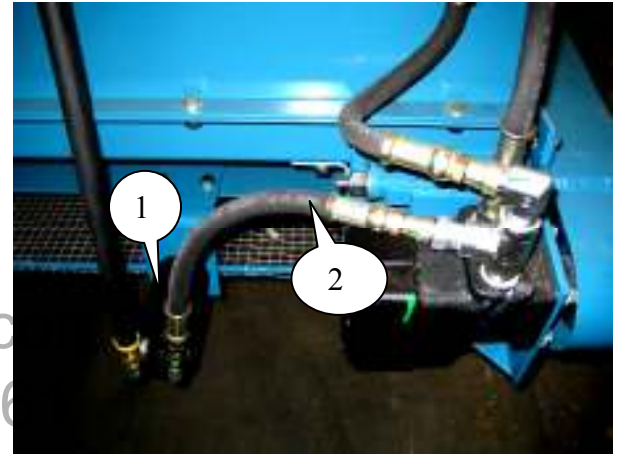

## Shaker Assembly

Item	Part Number	Description
1	760355	Shaker Motor
2	533095	Motor to Motor Hose
3	553505	Cam, Screen Shaker (not shown)
4	543155	Floating Sleeve (not shown)
5	543065	Agitator Shaft
6	543070	Metering Shaft
7	533030	Screen Assembly
8	553255	Screen ½" 7" x 47"
9	553260	Screen ¼" 8" x 48" (not shown)
10	760405	Flange Bearing (eccentric)

# Dispenser Assembly

Item	Part Number	Description
1	760350	RC-40 Roller Chain
2	760415	30 Tooth Sprocket
3	760410	12 Tooth Sprocket
4	760420	15 Tooth Sprocket
5	760400	Flange Bearing
6	760425	Hydraulic Motor
7	543085	Chain Guard
8	760430	Flow Control Valve
9	897625	Check Valve

## Pump/ Main Valve Assembly

Item	Part Number	Description
1	760255	Hydraulic Pump D-11
2	760190	Coupling, Engine Side
3	760110	Coupling, Pump Side
4	760115	Spider
5	897650	3/8" Cut- Off Valve
6	543150	Valve Handle </td
7	553480	Link Bar- Tie Bar
8	20191	Hoist Hook
9	21333	GX 160 Engine
10	760445	5" Solid Wheel
11	837755	Directional Valve
12	543160	Drive Wheels 6"
13	760295	Drive Motors
14	897405	1/2" x 3/4" 90° Hyd. Fitting
15	897065	1/2" x 1/2" 90° Hyd. Fitting