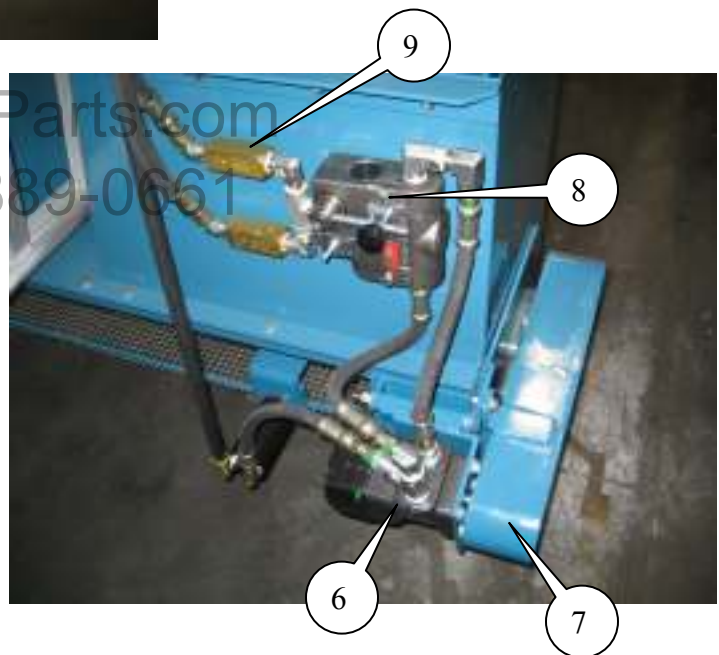

## Shaker Assembly

Item	Part Number	Description
1	760355	Shaker Motor
2	533095	Motor to Motor Hose
3	553505	Cam, Screen Shaker (not shown)
4	543155	Floating Sleeve (not shown)
5	543065	Agitator Shaft
6	543070	Metering Shaft
7	533030	Screen Assembly
8	553255	Screen ½" 7" x 47"
9	553260	Screen ¼" 8" x 48" (not shown)
10	760405	Flange Bearing (eccentric)

# Dispenser Assembly

Item	Part Number	Description
1	760350	RC-40 Roller Chain
2	760415	30 Tooth Sprocket
3	760410	12 Tooth Sprocket
4	760420	15 Tooth Sprocket
5	760400	Flange Bearing
6	760425	Hydraulic Motor
7	543085	Chain Guard
8	760430	Flow Control Valve
9	897625	Check Valve

## Pump/ Main Valve Assembly

Item	Part Number	Description
1	760255	Hydraulic Pump D-11
2	760190	Coupling, Engine Side
3	760110	Coupling, Pump Side
4	760115	Spider
5	897650	3/8" Cut- Off Valve
6	543150	Valve Handle </td
7	553480	Link Bar- Tie Bar
8	20191	Hoist Hook
9	21333	GX 160 Engine
10	760445	5" Solid Wheel
11	837755	Directional Valve
12	543160	Drive Wheels 6"
13	760295	Drive Motors
14	897405	1/2" x 3/4" 90° Hyd. Fitting
15	897065	1/2" x 1/2" 90° Hyd. Fitting

## Wheel Assembly

Item	Part Number	Description
1	12568	16" Pneumatic Wheel
2	543125	Handle (not shown)
3	543130	Tie Rod
4	543105	Leg Frame
5	553395	Axle
6	543110	Fork with Lug
7	543120	Mount Stand, Adjustable
8	12420	Tie Rod End
9	796065	Shaft Collar
10	981010	Turnbuckle
11	981020	Jam Nut
12	981080	Threaded Rod, RH
13	981085	Threaded Rod, LH
14	981090	Roll Pin