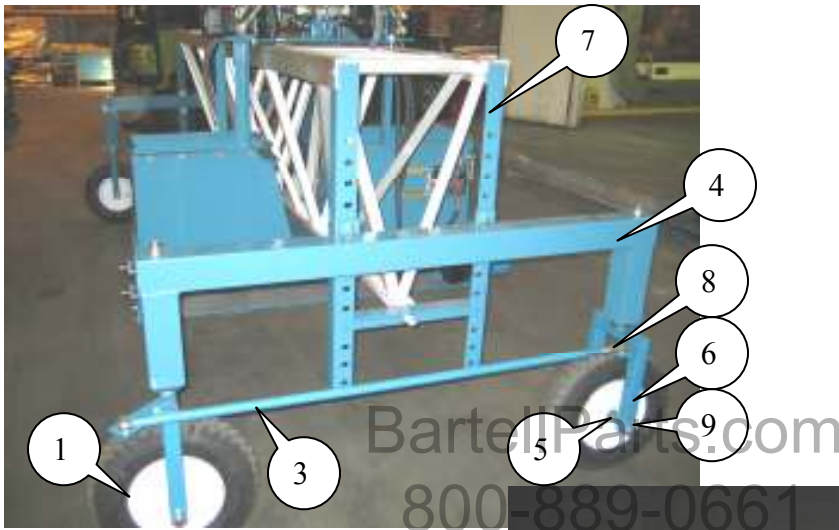

## Shaker Assembly

Item	Part Number	Description
1	760355	Shaker Motor
2	533095	Motor to Motor Hose
3	553505	Cam, Screen Shaker (not shown)
4	543155	Floating Sleeve (not shown)
5	543065	Agitator Shaft
6	543070	Metering Shaft
7	533030	Screen Assembly
8	553255	Screen ½" 7" x 47"
9	553260	Screen ¼" 8" x 48" (not shown)
10	760405	Flange Bearing (eccentric)

# Dispenser Assembly

Item	Part Number	Description
1	760350	RC-40 Roller Chain
2	760415	30 Tooth Sprocket
3	760410	12 Tooth Sprocket
4	760420	15 Tooth Sprocket
5	760400	Flange Bearing
6	760425	Hydraulic Motor
7	543085	Chain Guard
8	760430	Flow Control Valve
9	897625	Check Valve

## Pump/ Main Valve Assembly

Item	Part Number	Description
1	760255	Hydraulic Pump D-11
2	760190	Coupling, Engine Side
3	760110	Coupling, Pump Side
4	760115	Spider
5	897650	3/8" Cut- Off Valve
6	543150	Valve Handle </td
7	553480	Link Bar- Tie Bar
8	20191	Hoist Hook
9	21333	GX 160 Engine
10	760445	5" Solid Wheel
11	837755	Directional Valve
12	543160	Drive Wheels 6"
13	760295	Drive Motors
14	897405	1/2" x 3/4" 90° Hyd. Fitting
15	897065	1/2" x 1/2" 90° Hyd. Fitting

## Wheel Assembly

Item	Part Number	Description
1	12568	16" Pneumatic Wheel
2	543125	Handle (not shown)
3	543130	Tie Rod
4	543105	Leg Frame
5	553395	Axle
6	543110	Fork with Lug
7	543120	Mount Stand, Adjustable
8	12420	Tie Rod End
9	796065	Shaft Collar
10	981010	Turnbuckle
11	981020	Jam Nut
12	981080	Threaded Rod, RH
13	981085	Threaded Rod, LH
14	981090	Roll Pin