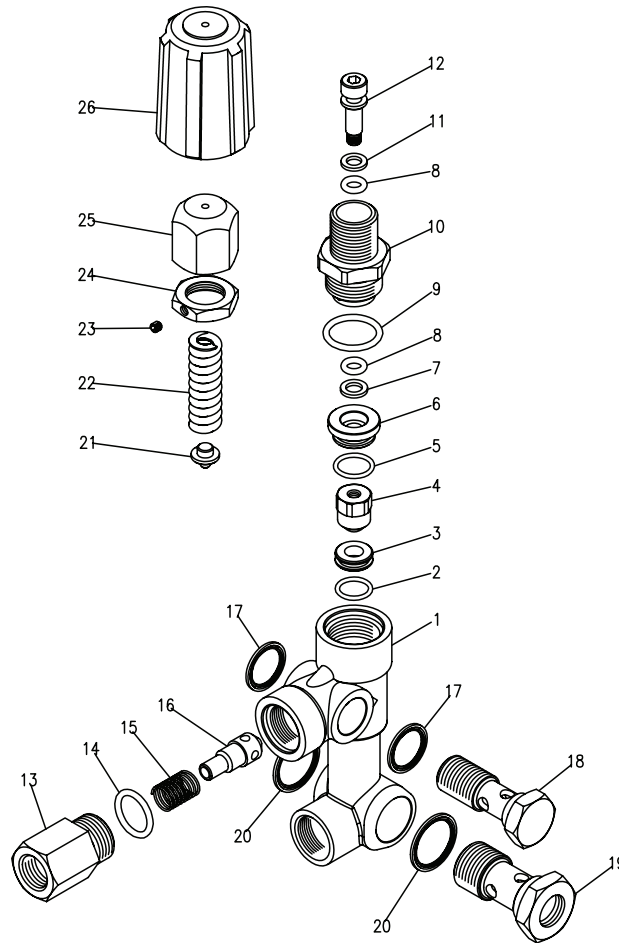

VBA35 UNLOADER EXPLODED VIEW PARTS LIST

#5-3329, VBA35 LG/LD/LE (240378) 6.6 GPM @ 3500 PSI

VBA35 UNLOADER EXPLODED VIEW PARTS LIST

ITEM	PART #	DESCRIPTION	KIT	QTY	ITEM	PART #	DESCRIPTION	KIT	QTY
1	70-020444	Body Valve		1	16	70-110207	Poppet	B	1
	70-020452	Body Valve		1	17	70-140802	Seal Washer 3/8		2
2	70-060141	O-Ring	A, C	1	18	70-180004	Hollow Bolt, 3/8		1
3	70-150316	Seat	C	1	19	70-180008	Hollow Bolt 1/2		1
4	70-450401	Ball, Sub-assy	C	1	20	70-140803	Seal Washer 1/2		2
5	70-060114	O-Ring	A	1	21	70-120212	Plate	C	1
6	70-010111	Guide Bushing		1	22	70-090037	Spring	C	1
7	70-000919	Teflon Ring	A	1	23	70-180304	Set Screw		1
8	70-060170	O-Ring	A	2	24	70-030209	Nut		1
9	70-060162	O-Ring	A	1	25	70-090520	Brass Handle		1
10	70-140734	Connector		1					
11	70-000918	Teflon Ring	A	1	Kit A	70-262813	O-Ring Repair Kit		
12	70-120611	Stem	C	1	Kit B	70-262814	Outlet Kit		
13	70-140702	Connector, Female		1	Kit C	70-262815	Stem Repair Kit		
14	70-060119	O-Ring	A, B	1					
15	70-090004	Spring	B	1