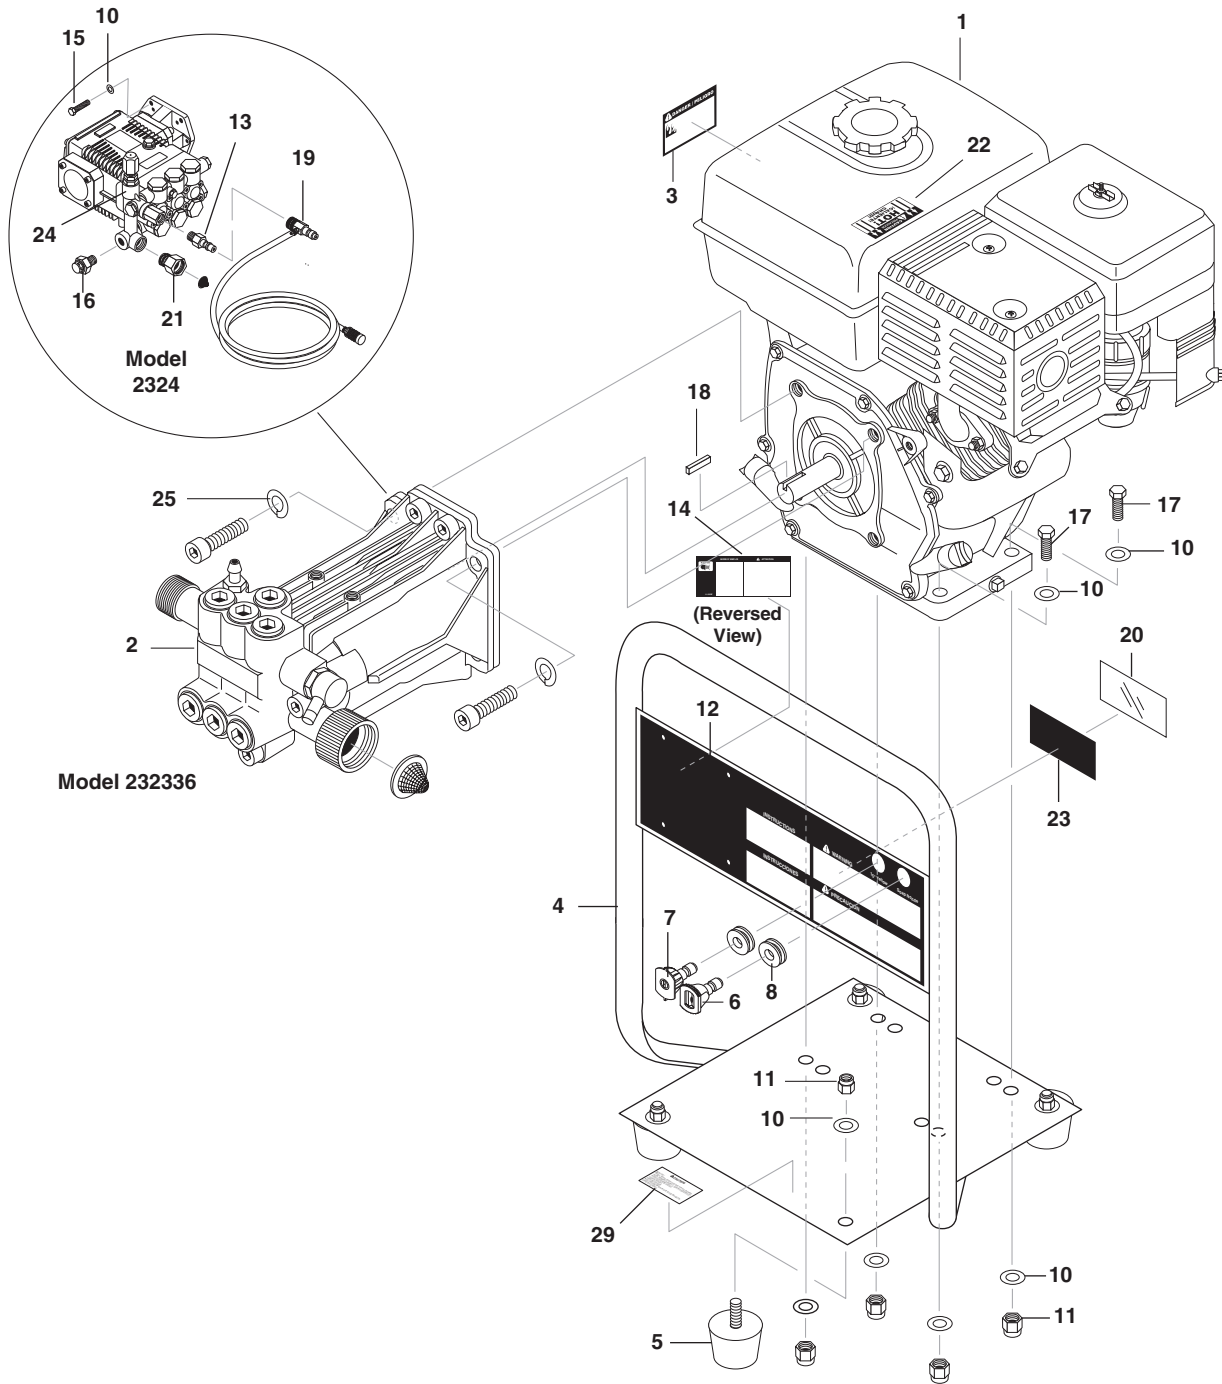

▲ Not Shown

EXPLODED VIEW

EXPLODED VIEW PARTS LIST

ITEM	PART NO.	DESCRIPTION	QTY	ITEM	PART NO.	DESCRIPTION	QTY
1	5-0101	Engine, Honda GC1601QHA, 5 HP (232336)	1	13	2-2007	Nipple, 3/8" x 3/8" NPT ST Male (2324)	1
	5-0104	Engine, Honda, GX160K1QX2, 5.5 HP (2324)	1	14	11-0350F	Label, French Warning	1
2	5-1451	Pump, SG2530G (2324)	1	15	90-10053	Bolt, 5/16"-24 x 3/4", NF, HH (2324)	4
	9.120-032.0	Pump (2323)	1	16	2-300812	Pump Protector, 1/4" Pipe (2324)	1
3	10-02029	Label, Danger Cool Engine	1	17	90-1009	Bolt, 5/16" x 1-1/2", NC HH	4
4	95-07200126	Handle Assy (CD)	1	18	95-07141120	Key, Motor Shaft	1
5	2-01023	Mount, Vibration, 5/16"-18 x 9/16" Stud, 30 Duro	4	19	4-011184	Detergent, Injector Assy 3-5 GPM 0.83 (2324)	1
6	See Page 17 For Nozzle Information			20	10-9999	Label, Clear Lexan, 2-1/4" x 4"	1
7	See Page 17 For Nozzle Information			21	9.800-049.0	Label, Manufacturer's Cleaning Solution	1
8	2-0103	Grommet, Rubber, Nozzle Holder	2	22	10-02025A	Label, "Hot/Caliente", w/Arrows	1
9	10-08028	▲ Tag, Pump Plug Dipstick (2324)	1	23	10-08017	Label, Intended For Outdoor Use	1
	10-080281	▲ Tag, Pump Plug/Vented Cap (232336)	1	24	5-3329	Unloader, VBA35 (2324)	1
10	90-4001	Washer, 5/16" Flat, SAE	16	25	9.802-813.0	Lock Washer	4
11	90-2001	Nut, 5/16", ESNA, NC	8	▲ Not Shown			
12	11-0311	Label, Warning/Inst (CD)	1				