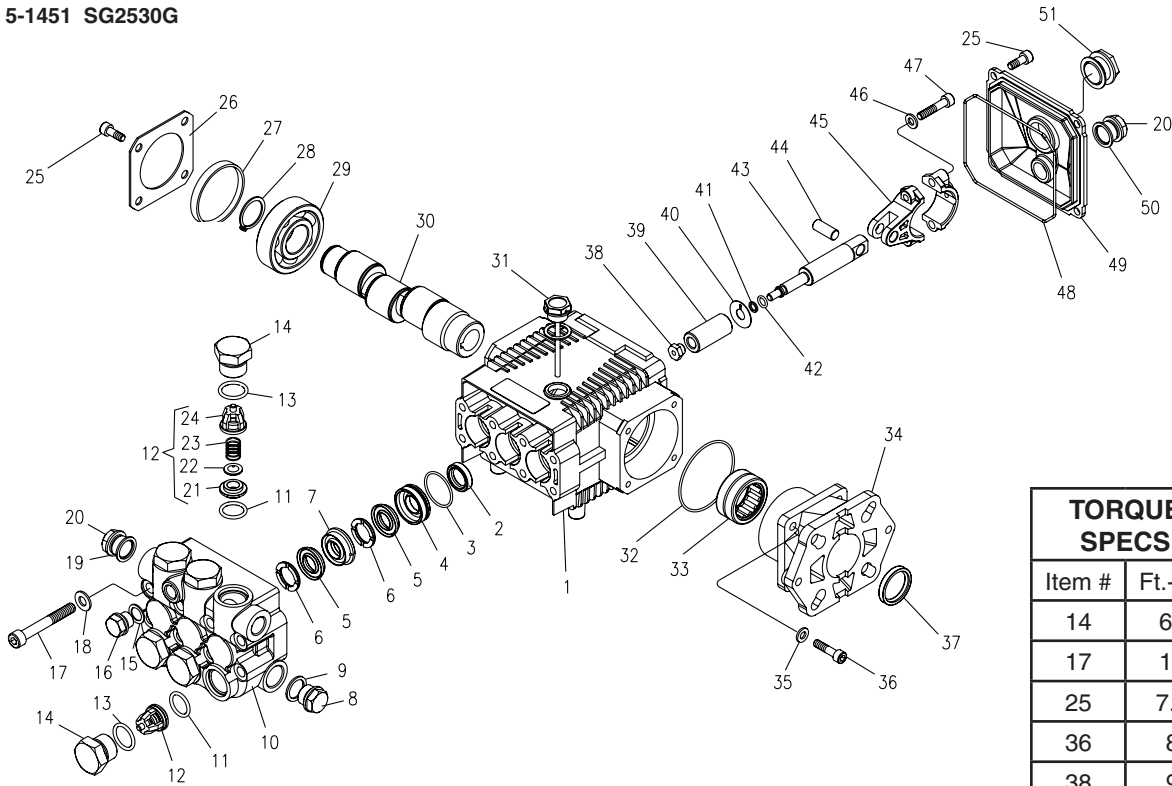

SG SERIES PUMP EXPLODED VIEW

5-1451 SG2530G

TORQUE SPECS	
Item #	Ft.-lbs
14	65
17	18
25	7.6
36	8
38	9
47	13

SG SERIES PUMP PARTS LIST

ITEM	PART NO.	DESCRIPTION	QTY	ITEM	PART NO.	DESCRIPTION	QTY
1	70-020292	Crankcase	1	18	70-140001	Washer	8
2*	See Kit Below	Plunger Oil Seal	3	19	70-060306	Copper Washer 3/8"	1
3*	70-060181	O-Ring Ø1.78 x 28.30	3	20	70-160117	Brass Plug 3/8"	2
4*	70-120120	Pressure Ring, 15mm	3	25	70-180112	Hexagonal Screw	9
5*	See Kit Below	"V" Seal, 15mm	6	26	70-020318	Bearing Cover	1
6*	70-030048	Support Ring 15mm	6	27	70-020502	Seal Bearing	1
7*	70-030049	Intermediate Ring 15mm	3	28	70-150003	Snap Ring	1
8	70-160120	Brass Plug, 1/2"	1	29	70-021300	Ball Bearing	1
9	70-060307	Copper Washer 1/2"	1	30	70-000498	Crankshaft (2530G)	1
10	70-160228	Manifold Housing	1		70-000499	Crankshaft (3030G)	1
11*	70-060155	O-Ring Ø1.78 x 15.54	6	31	70-160012	Oil Dip Stick	1
12*	See Kit Below	Valve Assembly	6	32	70-060183	O-Ring 3.53 x 55.56	1
13*	70-060122	O-Ring Ø2.62 x 18.77	6	33	70-020011	Needle Roller Bearing	1
14	70-160147	Valve Plug	6	34	70-050096	Engine Flange	1
15	70-060308	Washer, Copper	1	35	70-140002	Spring Washer	4
16	70-160121	Brass Plug G1/4	1	36	70-180126	Flange Screw	4
17	70-180118	Manifold Stud Bolt	8