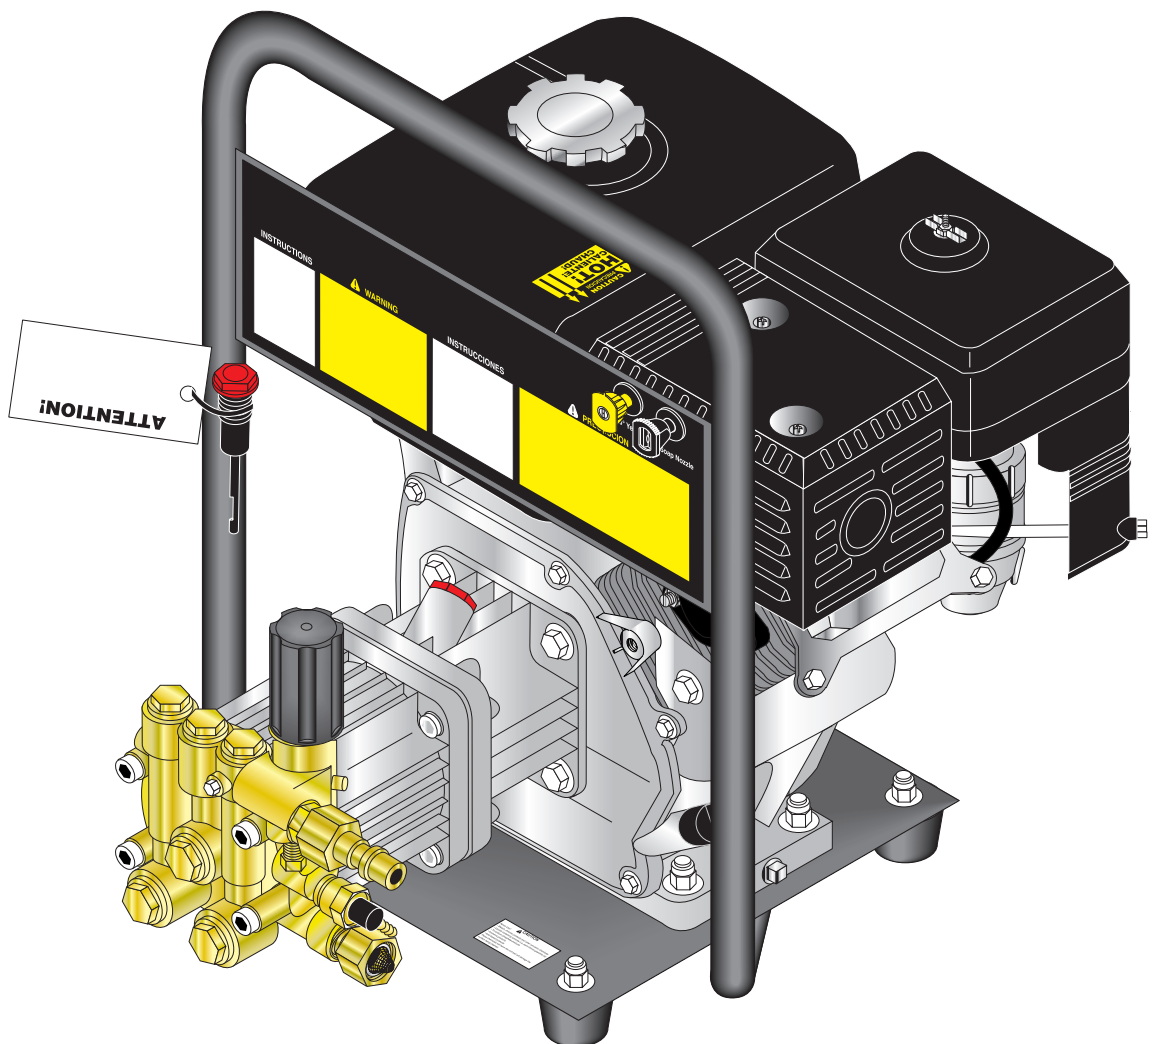

MODEL: CD

OPERATING INSTRUCTION AND PARTS MANUAL

■ CD-2323

■ CD-2324

HOSE & SPRAY GUN ASSEMBLY

HOSE & SPRAY GUN ASSEMBLY PARTS LIST

ITEM	PART NO.	DESCRIPTION	QTY	ITEM	PART NO.	DESCRIPTION	QTY
1	2-2002	Coupler, 3/8" Female (2324)	1	4	4-011106	Wand, Straight	1
	2-0121	▲ Quick Coupler O-Ring	1	5	2-2000	Coupler, 1/4" Female	1
	8.707-182.0	Coupler, Twist Connect, M22-F x 3/8" FNPT (2323)	1		2-0119	Quick Coupler O-Ring	1
2	8.739-148.0	Hose, 3/8" x 50', 1 Wire, Blue, Tuff-Flex (CD)	1	6	4-12803015	Nozzle, 3.0 15° Yellow	1
3	4-011137	Spray Gun, Shut-Off	1	7	4-16540	Nozzle, Brass Soap	1
				8	4-02080000	Hose, 1/4" x 1/2" Clear Vinyl (2324)	6 ft.
				9	2-1904	Strainer, 1/4" Plastic (2324)	1
				10	2-9040	Clamp, Hose (2324)	2
				11	3-12021	Injector, Chem., Non-Adj, 3-5 GPM, .083 (2324)	1