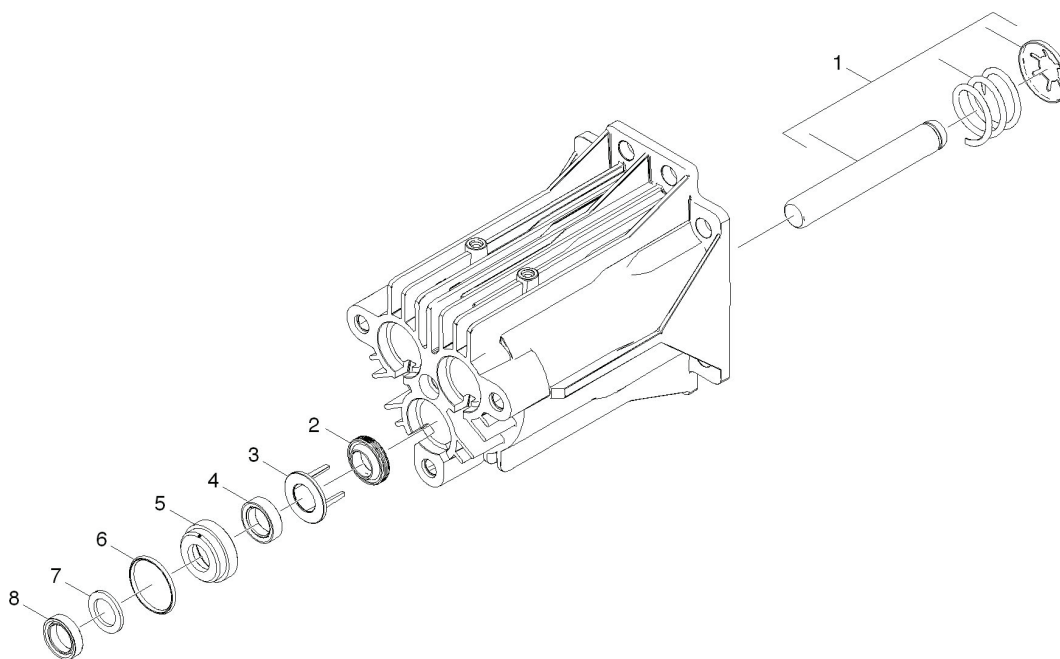

MODEL: CD

OPERATING INSTRUCTION AND PARTS MANUAL

■ CD-2323

■ CD-2324

HOSE & SPRAY GUN ASSEMBLY

HOSE & SPRAY GUN ASSEMBLY PARTS LIST

ITEM	PART NO.	DESCRIPTION	QTY	ITEM	PART NO.	DESCRIPTION	QTY
1	2-2002	Coupler, 3/8" Female (2324)	1	4	4-011106	Wand, Straight	1
	2-0121	▲ Quick Coupler O-Ring	1	5	2-2000	Coupler, 1/4" Female	1
	8.707-182.0	Coupler, Twist Connect, M22-F x 3/8" FNPT (2323)	1		2-0119	Quick Coupler O-Ring	1
2	8.739-148.0	Hose, 3/8" x 50', 1 Wire, Blue, Tuff-Flex (CD)	1	6	4-12803015	Nozzle, 3.0 15° Yellow	1
3	4-011137	Spray Gun, Shut-Off	1	7	4-16540	Nozzle, Brass Soap	1
				8	4-02080000	Hose, 1/4" x 1/2" Clear Vinyl (2324)	6 ft.
				9	2-1904	Strainer, 1/4" Plastic (2324)	1
				10	2-9040	Clamp, Hose (2324)	2
				11	3-12021	Injector, Chem., Non-Adj, 3-5 GPM, .083 (2324)	1

PUMP EXPLODED VIEW AND PARTS LIST

9.120-032.0

ITEM	PART #	DESCRIPTION	QTY
1	9.175-007.0	Unloader Assembly	1
2	9.154-036.0	M18 Pipe Plug	7
3	6.362-480.0	O-Ring Seal, 12.42 x 1.78	9
4	4-580-371.0	Valve Assembly	6
5	9.139-194.0	Spare Parts List, Set 2	1
6	6-362-634.0	O-Ring Seal, 15.6 x 1.78 NBR 70	1
7	9.134-019.0	Adapter, Male	1
8	9.181-005.0	Filter Seal-Hose Connector	1
9	9.155-013.0	Hose Connector, Female	1
10	7.306-075.0	Cylinder Head Screw M 8x 40-8.8-A2E ISO	3
11	5.584-091.0	Valve Pin Check Valve	1

PUMP EXPLODED VIEW PARTS LIST

9.120-032.0 PISTON VIEW

ITEM	PART #	DESCRIPTION	QTY
1	9.139-193.0	Spare Parts List Set 1	3
2	6.365-393.0	Grooved Ring 12 x 20 x 4/6	3
3	9.134-016.0	Spacer, Oil Seal and Seal Housing	3
4	6.363-058.0	Grooved Ring	3
5	9.155-011.0	Housing, Low Pressure Seal	3
6	6.362-833.0	O-Ring Seal, 21.5 x 1.78	3
7	9.177-310.0	Back Ring High Pres Seal	3
8	9.177-301.0	High Pressure Seal	3