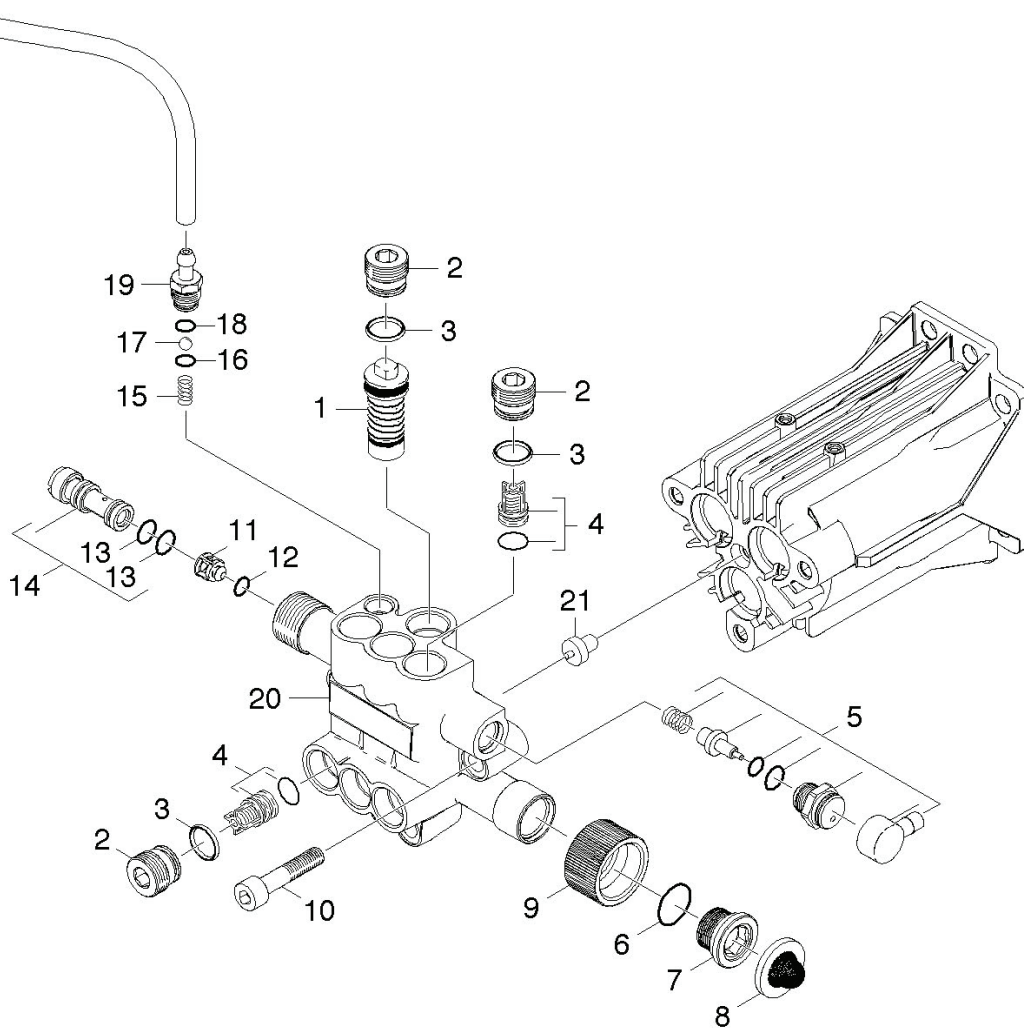

SG SERIES PUMP PARTS LIST

ITEM	PART NO.	DESCRIPTION	QTY
37	70-000105	Crankshaft Seal	1
38*	70-030211	Plunger Nut	3
39*	See Kit Below	Plunger, 15mm	3
40*	70-140027	Copper Spacer	3
41*	70-060130	O-Ring Ø1.78x5.28	3
42*	70-000913	Teflon Ring	3
43	70-000320	Plunger Rod	3
44	70-150204	Connecting Rod Pin	3
45	70-010008	Connecting Rod	3
46	70-140102	Spring Washer	6
47	70-180132	Connecting Rod Screw	6
48	70-060104	O-Ring 2.62 x 107.62	1
49	70-020352	Crankcase Cover	1
50	70-060302	Gasket, G3/8	1
51	70-070005	Sightglass G3/8	1

PUMP EXPLODED VIEW AND PARTS LIST

9.120-032.0

ITEM	PART #	DESCRIPTION	QTY
1	9.175-007.0	Unloader Assembly	1
2	9.154-036.0	M18 Pipe Plug	7
3	6.362-480.0	O-Ring Seal, 12.42 x 1.78	9
4	4-580-371.0	Valve Assembly	6
5	9.139-194.0	Spare Parts List, Set 2	1
6	6-362-634.0	O-Ring Seal, 15.6 x 1.78 NBR 70	1
7	9.134-019.0	Adapter, Male	1
8	9.181-005.0	Filter Seal-Hose Connector	1
9	9.155-013.0	Hose Connector, Female	1
10	7.306-075.0	Cylinder Head Screw M 8x 40-8.8-A2E ISO	3
11	5.584-091.0	Valve Pin Check Valve	1