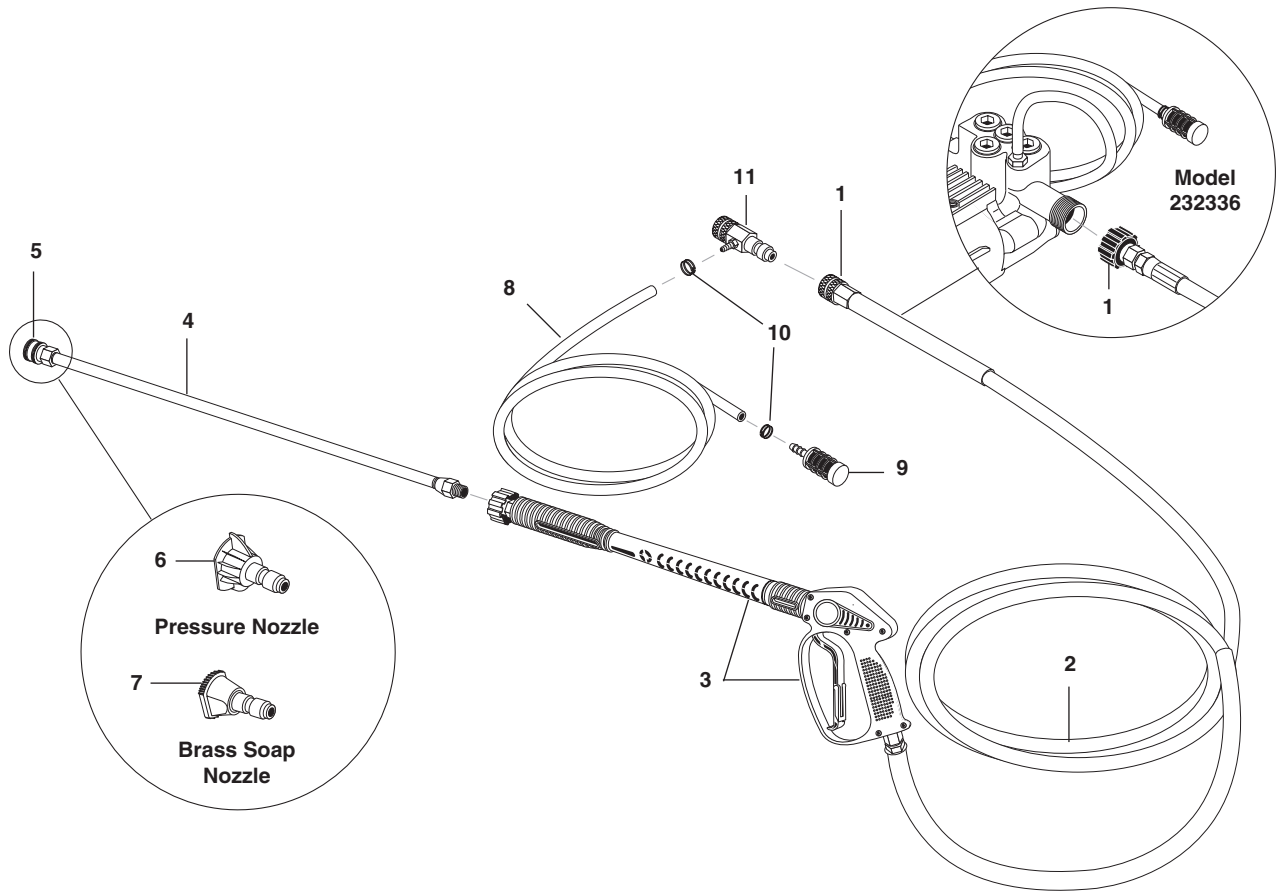

MODEL: CD

OPERATING INSTRUCTION AND PARTS MANUAL

■ CD-2323

■ CD-2324

HOSE & SPRAY GUN ASSEMBLY

HOSE & SPRAY GUN ASSEMBLY PARTS LIST

ITEM	PART NO.	DESCRIPTION	QTY	ITEM	PART NO.	DESCRIPTION	QTY
1	2-2002	Coupler, 3/8" Female (2324)	1	4	4-011106	Wand, Straight	1
	2-0121	▲ Quick Coupler O-Ring	1	5	2-2000	Coupler, 1/4" Female	1
	8.707-182.0	Coupler, Twist Connect, M22-F x 3/8" FNPT (2323)	1		2-0119	Quick Coupler O-Ring	1
2	8.739-148.0	Hose, 3/8" x 50', 1 Wire, Blue, Tuff-Flex (CD)	1	6	4-12803015	Nozzle, 3.0 15° Yellow	1
3	4-011137	Spray Gun, Shut-Off	1	7	4-16540	Nozzle, Brass Soap	1
				8	4-02080000	Hose, 1/4" x 1/2" Clear Vinyl (2324)	6 ft.
				9	2-1904	Strainer, 1/4" Plastic (2324)	1
				10	2-9040	Clamp, Hose (2324)	2
				11	3-12021	Injector, Chem., Non-Adj, 3-5 GPM, .083 (2324)	1