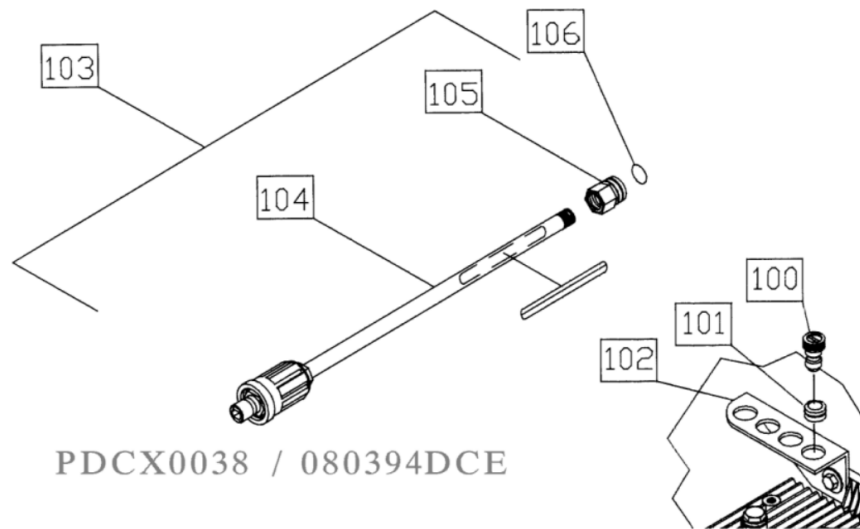

CD-1504-0MVB / CD-1504-0MVB (sn:226471-99999999)

CX-0038

Id	Item #	Description	Quantity	Rev	Comments
100	18-0257	SPRAY NOZZLE-00035	1		
100	18-0258	SPRAY NOZZLE-15035	1		
100	18-0259	SPRAY NOZZLE-25035	1		
100	18-0148	SPRAY NOZZLE-6540	1