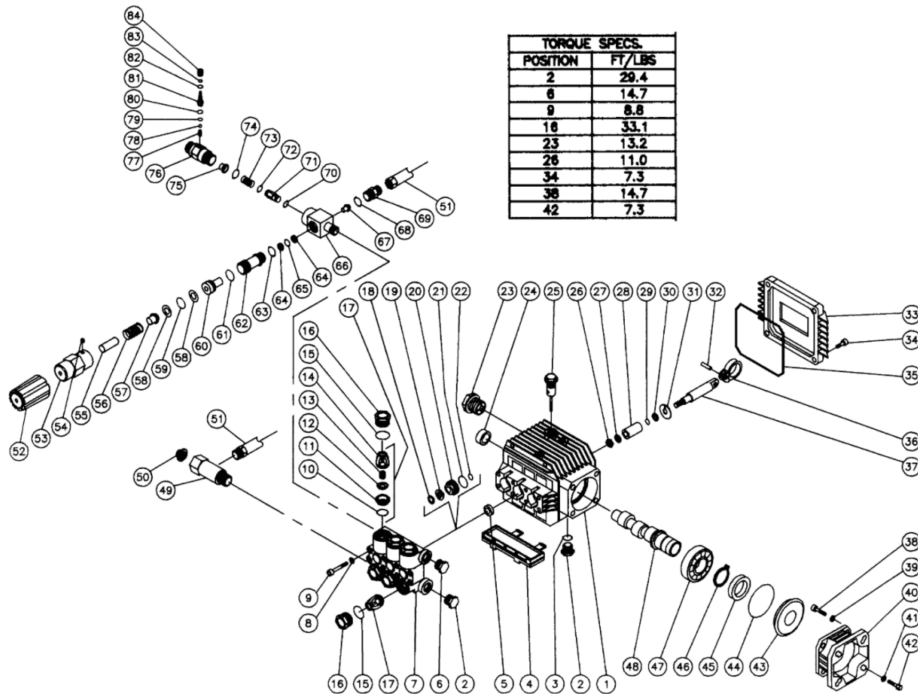

CD-1504-0MVB / CD-1504-0MVB (sn:226471-99999999)

FRAME ASSEMBLY

Id	Item #	Description	Quantity	Rev	Comments
1	852-0003	BASE PLATE ASSEMBLY (INC. 8-22)	1		
2	34-0498	DECAL- WARNING/CAUTION	1		
3	34-0185	DECAL- MI-T-M STRIPE	1		
4	34-0048	DECAL- 1504 DIE CUT	1		

Id	Item #	Description	Quantity	Rev	Comments
4	34-0522	DECAL- 2003 DIE CUT	1		
5	N/A	DECAL- CLEAR LAMINATE	1		
6	N/A	DECAL- DATA PLATE	1		
7	N/A	DECAL- SERIAL NUMBER	1		
8	5-0062	BASE PLATE	1		
9	27-3062	SCREW	2		
10	62-0085	WAND HOLDER	1		
11	7-0100	FRONT HANDLE	1		
12	28-0003	WASHER	16		
13	30-0157	LOCKNUT	14		
14	13-0002	UNDERBRACKET	1		
15	14-0008	ISOLATOR	2		
16	27-0068	BOLT	6		
17	5-0108	SUPPORT BRACKET	1		
18	33-0002	GROMMET	5		
19	30-0117	JAM NUT	2		
20	14-0017	WHEEL	2		
21	27-0067	BOLT	4		
22	7-0103	REAR HANDLE	1		
23	27-0071	BOLT	4		
24	34-0584	DECAL- OPERATING INSTRUCTIONS	1		
25	34-0130	DECAL- WARNING: MUFFLER HOT	1		
26	34-0588	DECAL- CAUTION: ALLOW TO COOL	1		
27	34-0190	DECAL- CD SERIES	1		
28	1-0013	ENGINE- 5.5 H.P. HONDA (CD-1504/2003-0MHB)	1		
28	1-0069	ENGINE- 6.0 H.P. VANGUARD (CD-1504/2003-0MVB)	1		
29	43-0073	KEY	1		
30	29-0155	LOCKWASHER	4		
31	27-0846	BOLT W/ PUMP	4		
32	34-0437	DECAL- IMPORTANT INSTRUCTIONS	1		
33	22-0114	HEAT DUMP VALVE	1		
34	3-0128	PUMP (CD-1504-0MHB/OMHV)	1		
34	3-0122	PUMP (CD-2003-0MHB/OMHV)	1		
35	34-0097	TAG- WATER INLET SUPPLY	1		
36	19-0001	FILTER W/ PUMP	1		
37	17-0004	QUICK CONNECT SOCKET	2		
38	25-0123	O-RING (REPLACEMENT)	-		
39	15-0021	DETERGENT HOSE *(FOUR FEET REQUIRED)	1		
40	19-0050	DETERGENT STRAINER	1		

CD-1504-0MVB / CD-1504-0MVB (sn:226471-99999999)

OLD PUMP ASSEMBLY

Id	Item #	Description	Quantity	Rev	Comments
1	46-0221	CRANKCASE	1		
2	39-0018	HEX PLUG	1		
3	25-0052	O-RING	1		
4	46-0229	DRIP PAN	1		
5	26-0111	OIL SEAL	3		
6	39-0017	HEX PLUG	1		
7	46-0163	MANIFOLD- BRASS	1		
8	29-0153	LOCKWASHER	8		
9	27-8406	BOLT	8		
10	N/A Sep.	O-RING (SEE 70-0009)	6		
11	N/A SEP.	VALVE SEAT (SEE 70-0009)	6		
12	N/A SEP.	VALVE PLATE (SEE 70-0009)	6		