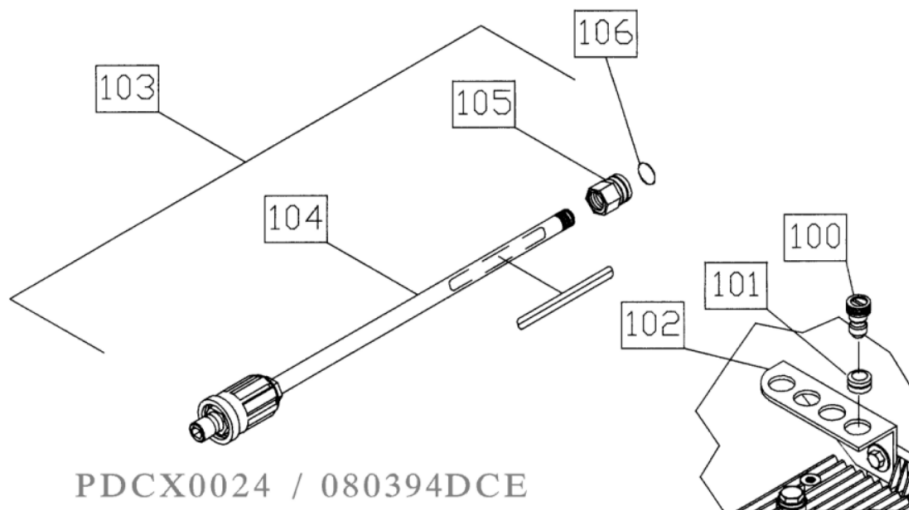

CD-1504-0MVB / CD-1504-0MVB (sn:226471-99999999)

CX-0024

Id	Item #	Description	Quantity	Rev	Comments
100	18-0035	SPRAY NOZZLE-00055	1		
100	18-0041	SPRAY NOZZLE-15055	1		
100	18-0062	SPRAY NOZZLE-25055	1		
100	18-0148	SPRAY NOZZLE-6540	1