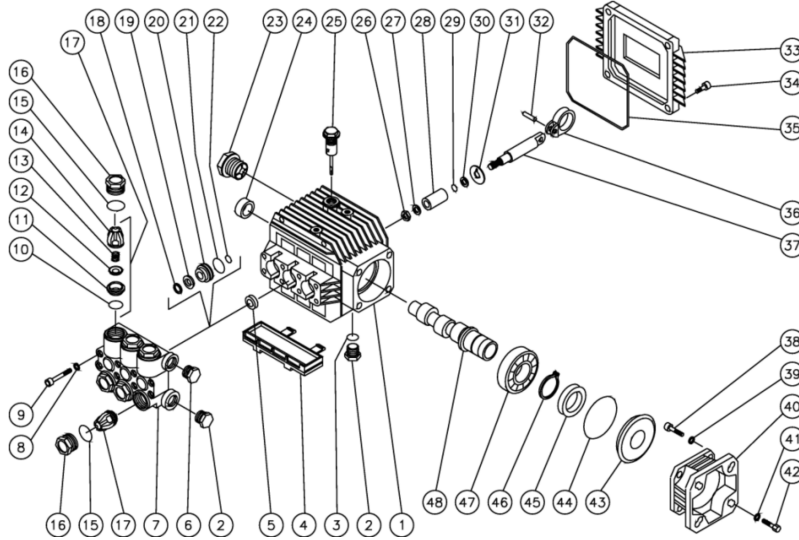

CD-1504-0MVB / CD-1504-0MVB (sn:226471-99999999)

OLD PUMP ASSEMBLY

Id	Item #	Description	Quantity	Rev	Comments
1	46-0221	CRANKCASE	1		
2	39-0018	HEX PLUG	1		
3	25-0052	O-RING	1		
4	46-0229	DRIP PAN	1		
5	26-0111	OIL SEAL	3		
6	39-0017	HEX PLUG	1		
7	46-0163	MANIFOLD- BRASS	1		
8	29-0153	LOCKWASHER	8		
9	27-8406	BOLT	8		
10	N/A Sep.	O-RING (SEE 70-0009)	6		
11	N/A SEP.	VALVE SEAT (SEE 70-0009)	6		
12	N/A SEP.	VALVE PLATE (SEE 70-0009)	6		

CD-1504-0MVB / CD-1504-0MVB (sn:226471-99999999)

NEW PUMP ASSEMBLY

TORQUE SPECS.	
POSITION	FT-LBS
2	29.4
6	14.7
9	8.8
16	33.1
23	13.2
26	11.0
34	7.3
38	14.7
42	7.3

Id	Item #	Description	Quantity	Rev	Comments
1	46-0221	CRANKCASE	1		
2	39-0018	PLUG	2		
3	25-0052	O-RING	1		
4	46-0229	DRIP PAN	1		
5	26-0111	OIL SEAL	3		
6	39-0017	PLUG	1		
7	46-0163	MANIFOLD	1		
8	29-0153	LOCKWASHER	12		
9	27-8406	HEAD BOLT	8		
10	N/A Sep.	O-RING (SEE 70-0009)	6		
11	N/A SEP.	VALVE SEAT (SEE 70-0009)	6		
12	N/A SEP.	VALVE PLATE (SEE 70-0009)	6		
13	N/A Sep.	VALVE SPRING (SEE 70-0009)	6		
14	N/A SEP.	VALVE CAGE (SEE 70-0009)	6		
15	25-0012	O-RING	6		
16	39-0035	VALVE CAP	6		
17	N/A Sep.	VALVE ASSEMBLY (INCLUDES 10-14) (SEE 70-0009)	6		
18	N/A Sep.	HEAD RING (SEE 70-0024)	3		