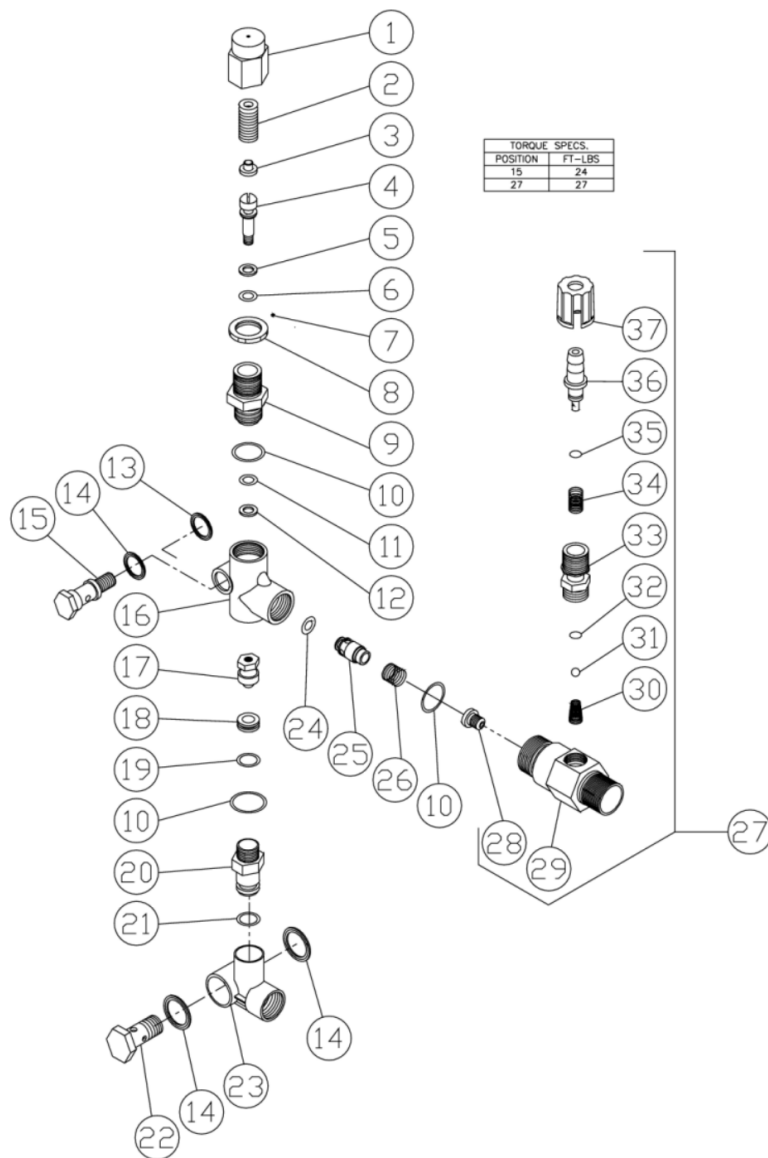

CD-1504-0MVB / CD-1504-0MVB (sn:226471-99999999)

UNLOADER ASSEMBLY

Id	Item #	Description	Quantity	Rev	Comments
1	39-00092	ADJUSTING CAP	1		
2	49-0120	SPRING	1		
3	8-0421	SPRING RETAINER	1		
4	46-0324	PISTON STEM	1