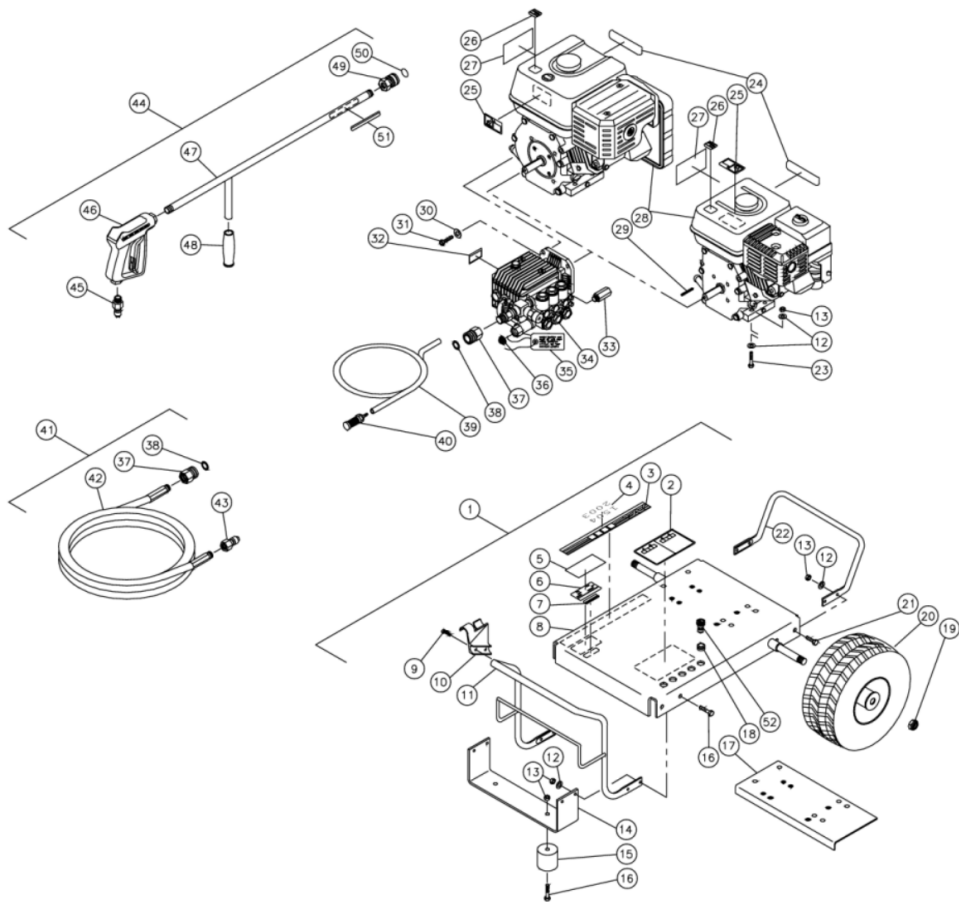

CD-1504-0MVB / CD-1504-0MVB (sn:226471-99999999)

FRAME ASSEMBLY

Id	Item #	Description	Quantity	Rev	Comments
1	852-0003	BASE PLATE ASSEMBLY (INC. 8-22)	1		
2	34-0498	DECAL- WARNING/CAUTION	1		
3	34-0185	DECAL- MI-T-M STRIPE	1		
4	34-0048	DECAL- 1504 DIE CUT	1		

Id	Item #	Description	Quantity	Rev	Comments
4	34-0522	DECAL- 2003 DIE CUT	1		
5	N/A	DECAL- CLEAR LAMINATE	1		
6	N/A	DECAL- DATA PLATE	1		
7	N/A	DECAL- SERIAL NUMBER	1		
8	5-0062	BASE PLATE	1		
9	27-3062	SCREW	2		
10	62-0085	WAND HOLDER	1		
11	7-0100	FRONT HANDLE	1		
12	28-0003	WASHER	16		
13	30-0157	LOCKNUT	14		
14	13-0002	UNDERBRACKET	1		
15	14-0008	ISOLATOR	2		
16	27-0068	BOLT	6		
17	5-0108	SUPPORT BRACKET	1		
18	33-0002	GROMMET	5		
19	30-0117	JAM NUT	2		
20	14-0017	WHEEL	2		
21	27-0067	BOLT	4		
22	7-0103	REAR HANDLE	1		
23	27-0071	BOLT	4		
24	34-0584	DECAL- OPERATING INSTRUCTIONS	1		
25	34-0130	DECAL- WARNING: MUFFLER HOT	1		
26	34-0588	DECAL- CAUTION: ALLOW TO COOL	1		
27	34-0190	DECAL- CD SERIES	1		
28	1-0013	ENGINE- 5.5 H.P. HONDA (CD-1504/2003-0MHB)	1		
28	1-0069	ENGINE- 6.0 H.P. VANGUARD (CD-1504/2003-0MVB)	1		
29	43-0073	KEY	1		
30	29-0155	LOCKWASHER	4		
31	27-0846	BOLT W/ PUMP	4		
32	34-0437	DECAL- IMPORTANT INSTRUCTIONS	1		
33	22-0114	HEAT DUMP VALVE	1		
34	3-0128	PUMP (CD-1504-0MHB/OMHV)	1		
34	3-0122	PUMP (CD-2003-0MHB/OMHV)	1		
35	34-0097	TAG- WATER INLET SUPPLY	1		
36	19-0001	FILTER W/ PUMP	1		
37	17-0004	QUICK CONNECT SOCKET	2		
38	25-0123	O-RING (REPLACEMENT)	-		
39	15-0021	DETERGENT HOSE *(FOUR FEET REQUIRED)	1		
40	19-0050	DETERGENT STRAINER	1		

CD-1504-0MVB / CD-1504-0MVB (sn:226471-99999999)

OLD PUMP ASSEMBLY

Id	Item #	Description	Quantity	Rev	Comments
1	46-0221	CRANKCASE	1		
2	39-0018	HEX PLUG	1		
3	25-0052	O-RING	1		
4	46-0229	DRIP PAN	1		
5	26-0111	OIL SEAL	3		
6	39-0017	HEX PLUG	1		
7	46-0163	MANIFOLD- BRASS	1		
8	29-0153	LOCKWASHER	8		
9	27-8406	BOLT	8		
10	N/A Sep.	O-RING (SEE 70-0009)	6		
11	N/A SEP.	VALVE SEAT (SEE 70-0009)	6		
12	N/A SEP.	VALVE PLATE (SEE 70-0009)	6		