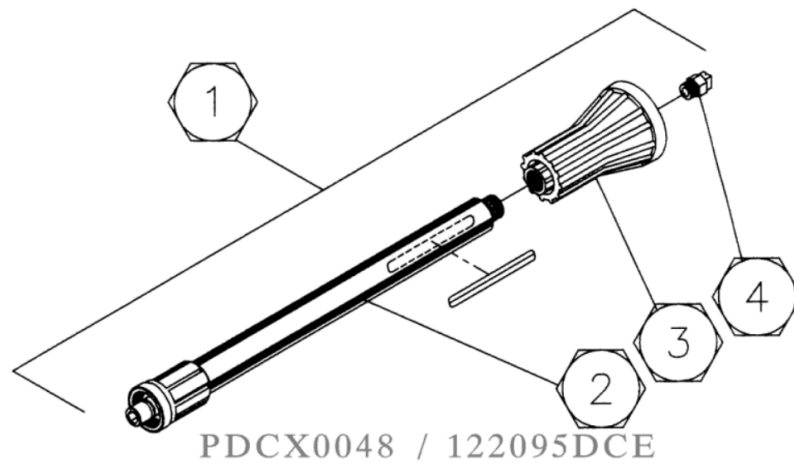

CD-1504-0MVB / CD-1504-0MVB (sn:226471-99999999)

CX-0048 & CX-0049

Id	Item #	Description	Quantity	Rev	Comments
1	851-0267	ASSEMBLY LANCE	1		
2	16-0310	LANCE	1		
3	16-0305	ADJUSTING NOZZLE CONE	1		
4	18-0011	SPRAY NOZZLE-15055 (CD-1504)(CX-48)	1