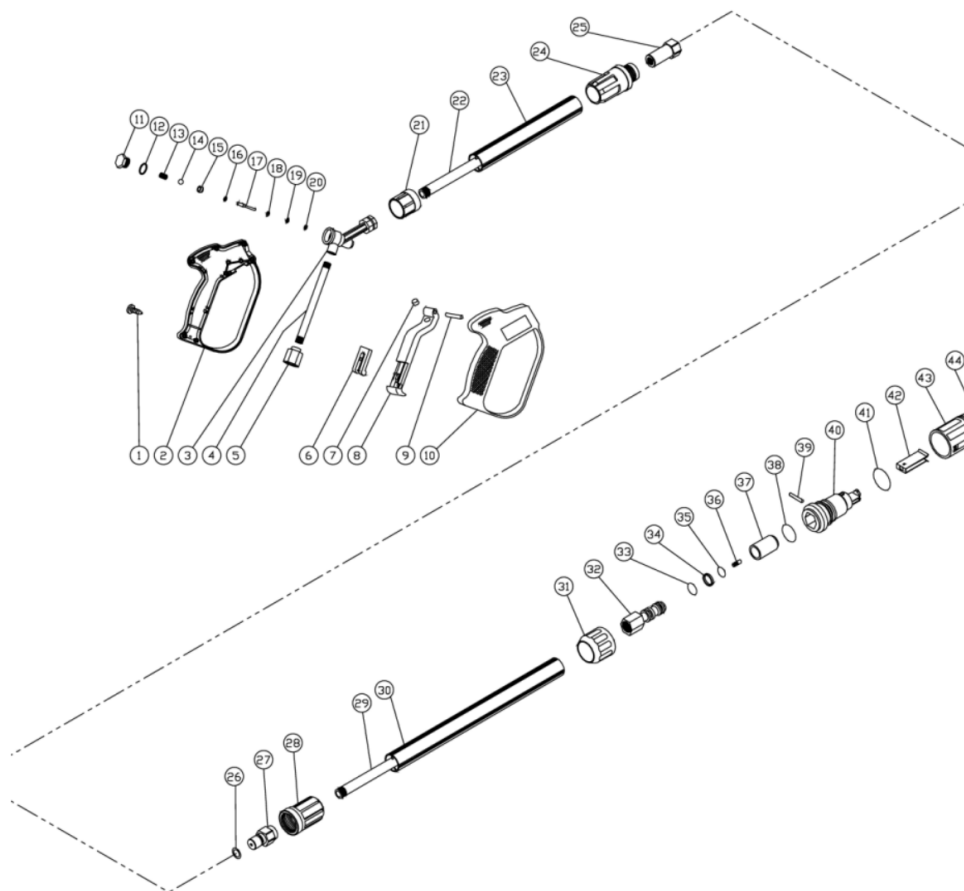

CD-1504-0MVB / CD-1504-0MVB (sn:226471-99999999)

GUN AND LANCE ASSEMBLY

Id	Item #	Description	Quantity	Rev	Comments
1	27-8382	SCREW	7		
2	16-0189	PLASTIC HOUSING (LEFT SIDE)	1		
3	23-0183	HOUSING-BRASS	1		
4	21-0095	PIPE	1