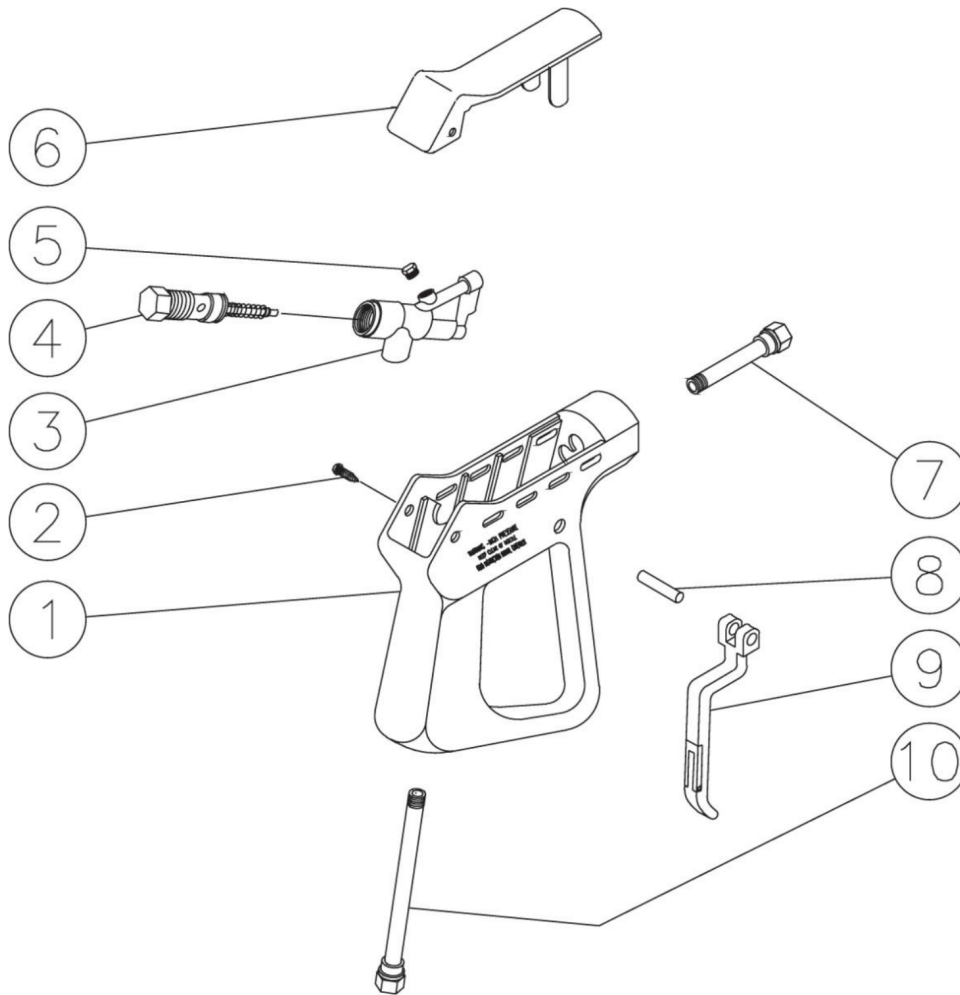

CD-1504-0MVB / CD-1504-0MVB (sn:226471-99999999)

GUN ASSEMBLY

Id	Item #	Description	Quantity	Rev	Comments
1	16-0008	PLASTIC HOUSING	1		
2	27-3230	SCREW	2		
3	16-0012	BRASS HOUSING	1		
4	70-0055	GUN REPAIR KIT	1		
5	39-0024	BRASS PLUG	1		
6	16-0009	PLASTIC COVER	1		
7	16-0013	PIPE ASSEMBLY	1		
8	16-0063	TRIGGER PIN	1		
9	16-0010	TRIGGER/SAFETY LOCK-OFF	1