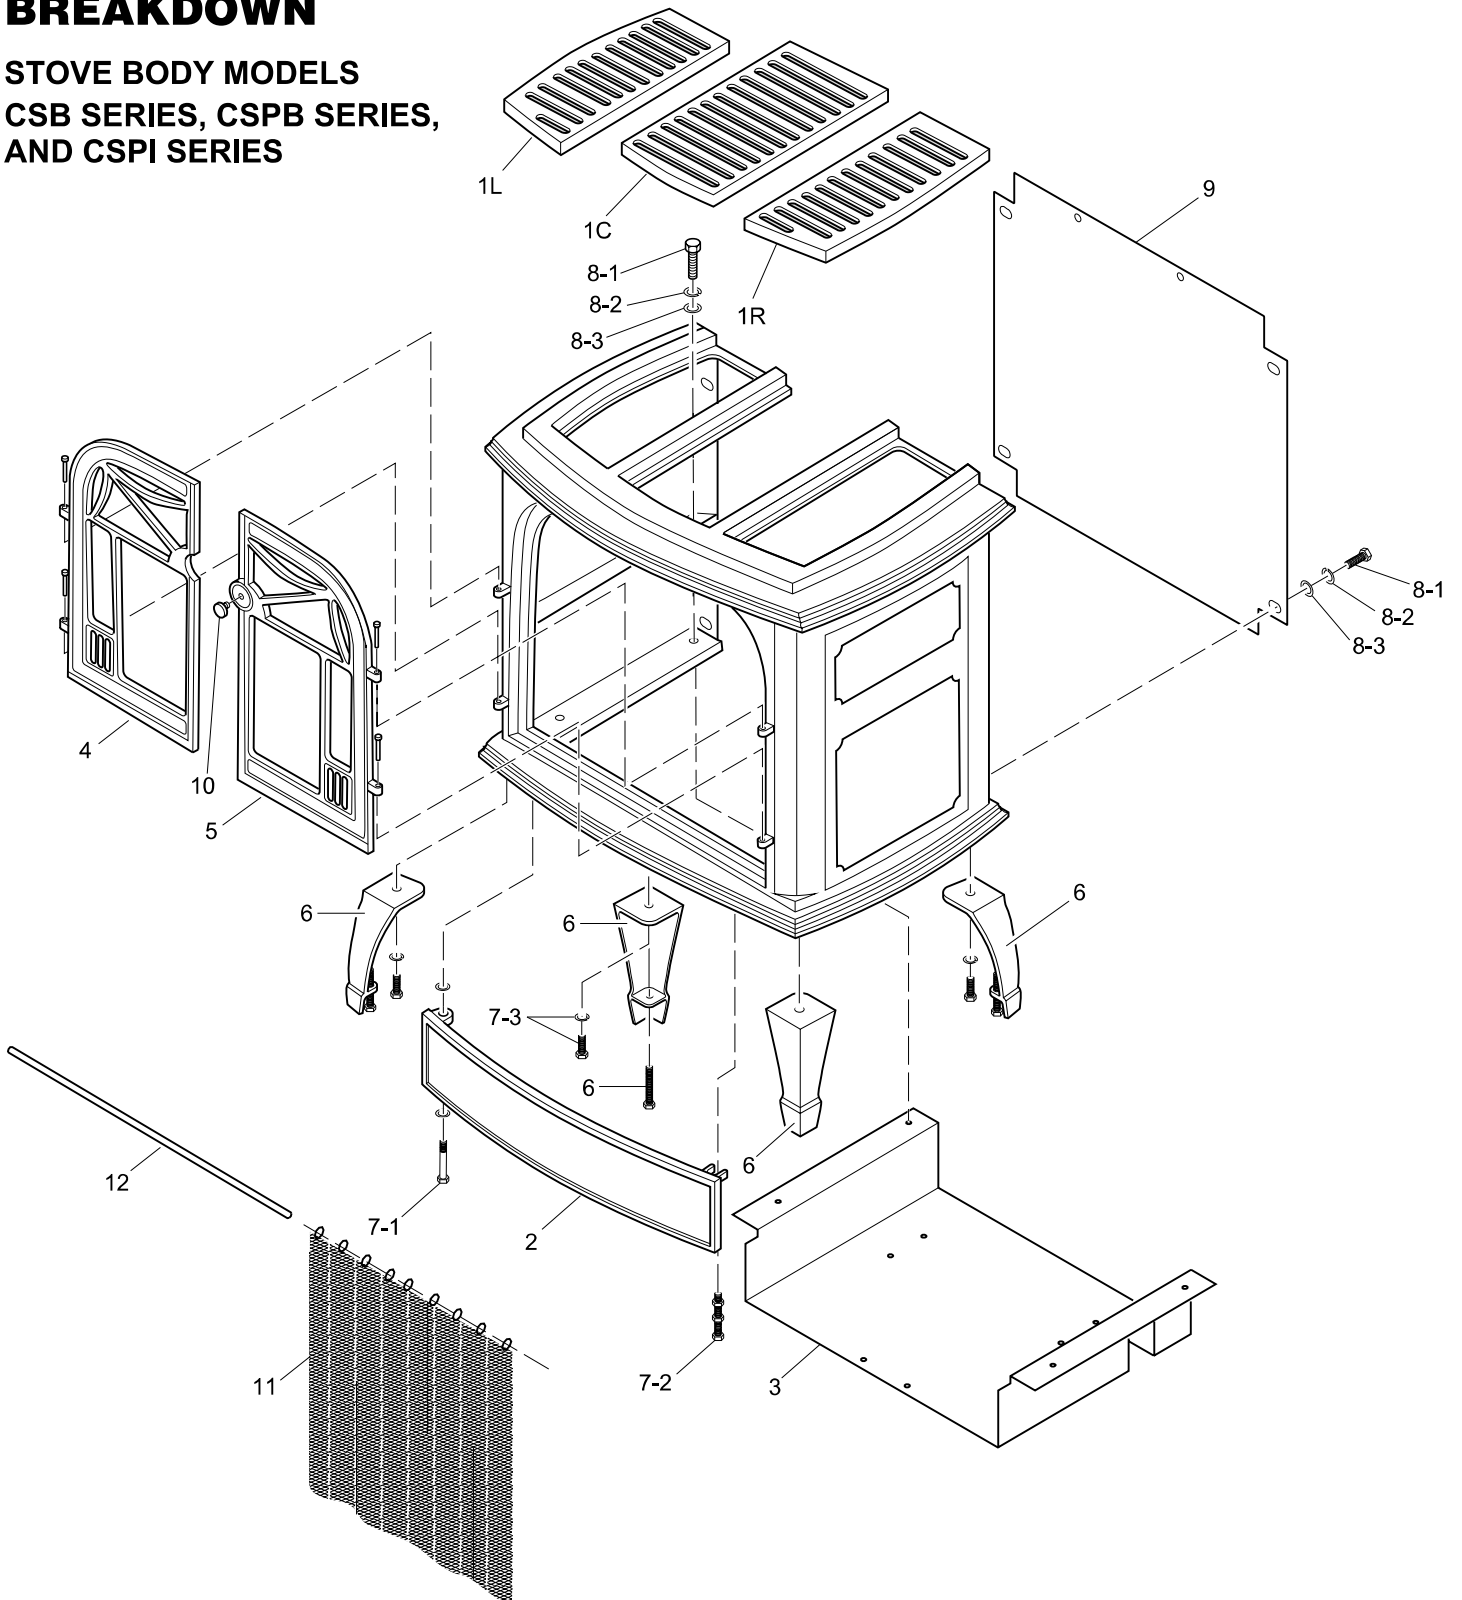

ILLUSTRATED PARTS BREAKDOWN

STOVE BODY MODELS
CSB SERIES, CSPB SERIES,
AND CSPI SERIES

PARTS LIST

This list contains replaceable parts used in your stove. For replacement parts see *Replacement Parts* on page 17 of this manual.

KEY NO.	PART NUMBER			DESCRIPTION	QTY.
	CSB Series (Black)	CSPB Series (Porcelain Black)	CSPI Series (Porcelain Ivory)		
1L	111698-01	111698-02	111698-03	Top Grate - Left	1
1C	111698-07	111698-08	111698-09	Top Grate - Center	1
1R	111698-04	111698-05	111698-06	Top Grate - Right	1
2	111698-11	111698-12	111698-13	Bottom Door	1
3	111531-01CK	111531-01CK	111531-01CK	Stove Dropped Pan (Black Only)	1
4	111698-14	111698-15	111698-16	Left Stove Door	1
5	111698-17	111698-18	111698-19	Right Stove Door	1
6	111698-20	111698-21	111698-22	Stove Leg	4
7	111764-01	111764-01	111764-01	Hardware Kit	1
7-1	*	*	*	Door Hinge Step Bolt With Shoulder (1 Per Unit) With Two M8 Washers	1
7-2	*	*	*	Door Catch Bolt M8 x 1.25 - 55mm Long With Two M8 Hex Nuts	1
7-3	*	*	*	Leg Attachment Bolt M10 x 1.5 - 40mm Long	4
8-1	111732-01	111732-01	111732-01	Back Panel Bolts M6 x 20mm Long	4
8-2	111733-01	111733-01	111733-01	M6 Washer	4
8-3	111733-02	111733-02	111733-02	M8 Washer	4
9	111532-01CK	111532-01CK	111532-01CK	Stove Back Panel (Black Only)	1
10	111698-23	111698-23	111698-23	Door Knob	1
11	103297-04	103297-04	103297-04	Screen	1
12	111533-01	111533-01	111533-01	Screen Rod	1
PARTS AVAILABLE — NOT SHOWN					
	104108-08	—	—	Touch-up Spray Paint 12 oz Can, Black	1

* Included In Hardware Kit