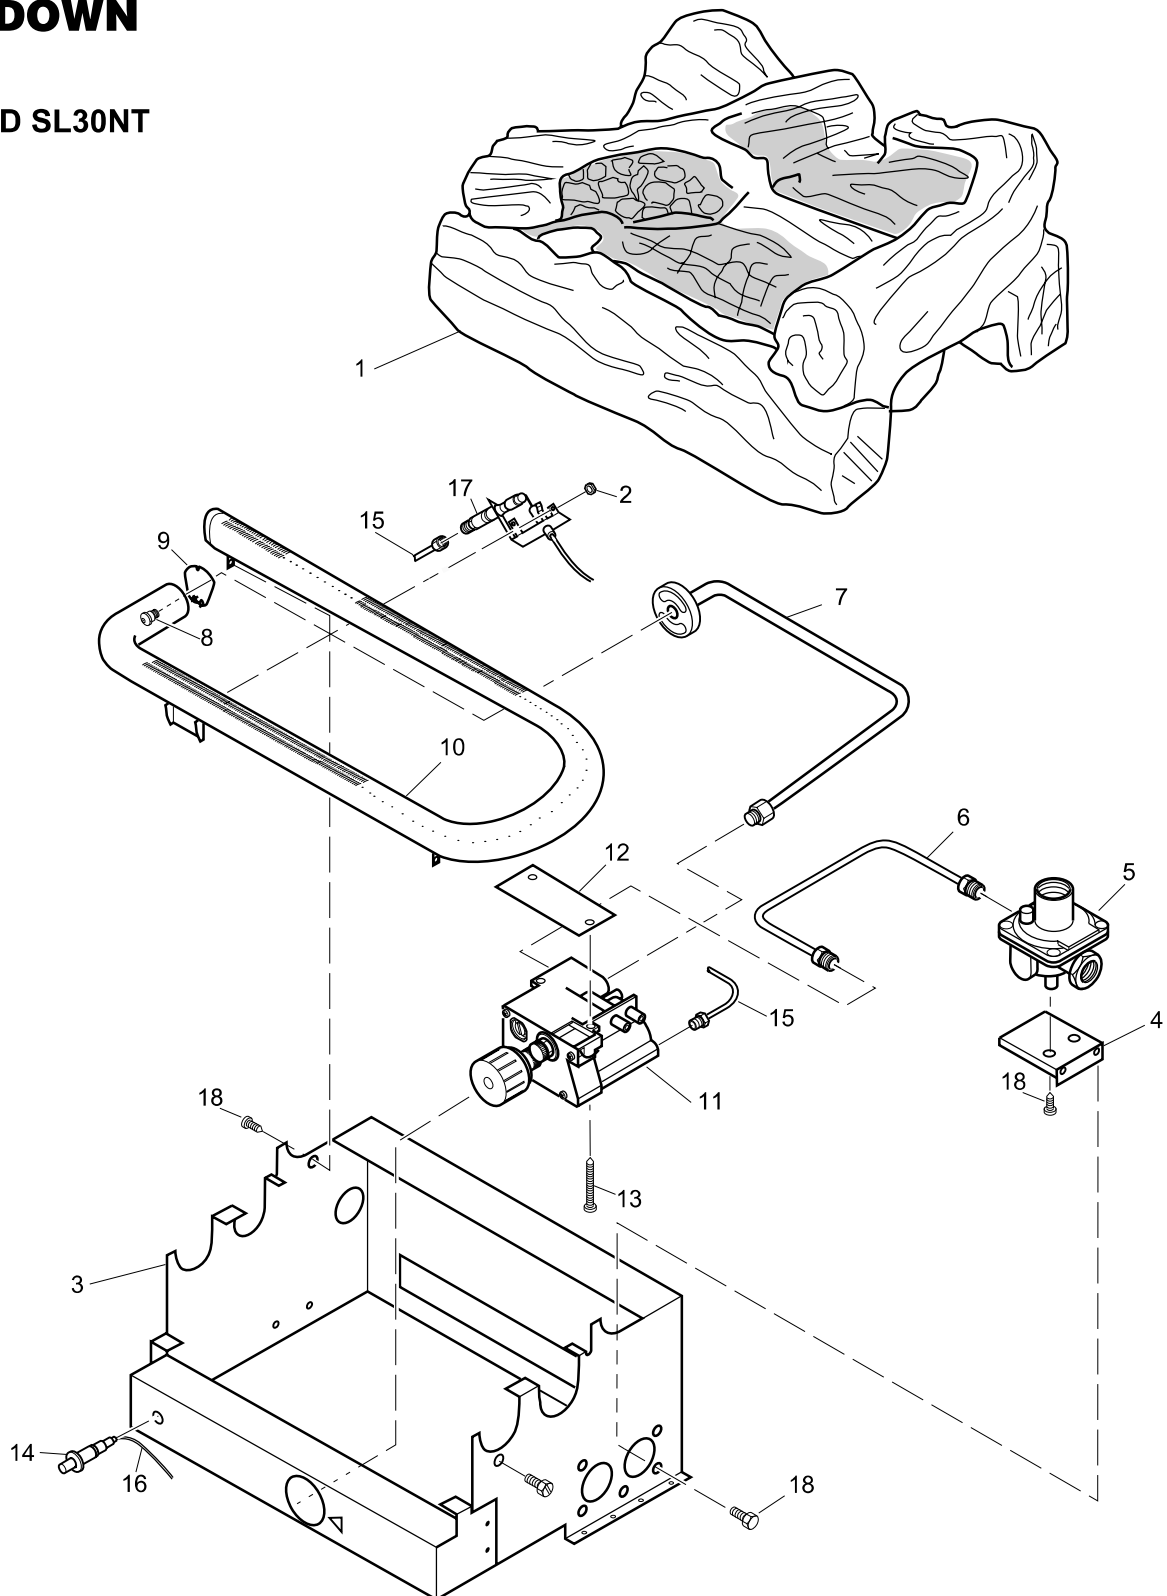

**ILLUSTRATED PARTS
BREAKDOWN**

MODELS
SL30PT AND SL30NT

PARTS LIST

This list contains replaceable parts used in your stove. For replacement parts see *Replacement Parts* on page 17 of this manual.

KEY NO.	PART NUMBER		DESCRIPTION	QTY.
	SL30PT	SL30NT		
1	104026-02	104026-02	Stove Log	1
2	098249-01	098249-01	Nut, M5	2
3	**		Painted Base Assembly	1
4	104454-01	104454-01	Bracket, Regulator	1
5	098867-10	098867-14	Gas Regulator	1
6	104425-01	104425-01	Inlet Tube	1
7	104422-02	104424-01	Outlet Burner Tube	1
8	099056-19	099056-26	Burner Orifice Injector	1
9	111124-01	111124-01	Burner Retainer Spring	1
10	102980-01	102980-01	Burner	1
11	101329-22	101329-21	Control Valve	1
12	104472-01	104472-01	Bracket	1
13	099211-01	099211-01	Screw	2
14	102445-01	102445-01	Piezo Ignitor	1
15	099387-13	099387-13	Pilot Tube	1
16	098271-10	098271-10	Ignitor Cable	1
17	104286-01	104285-01	ODS Pilot	1
18	M11084-38	M11084-38	Screw, Hex Head (#8-18 x .38)	7
PARTS AVAILABLE — NOT SHOWN				
	100563-01	100563-01	Warning Plate	1
	101054-01	101054-01	Lighting Instructions Plate	1
	100565-01	100565-01	Warning Plate Fastener	1
	101137-04	101137-04	Hardware Kit	1

** Not a field replaceable part.