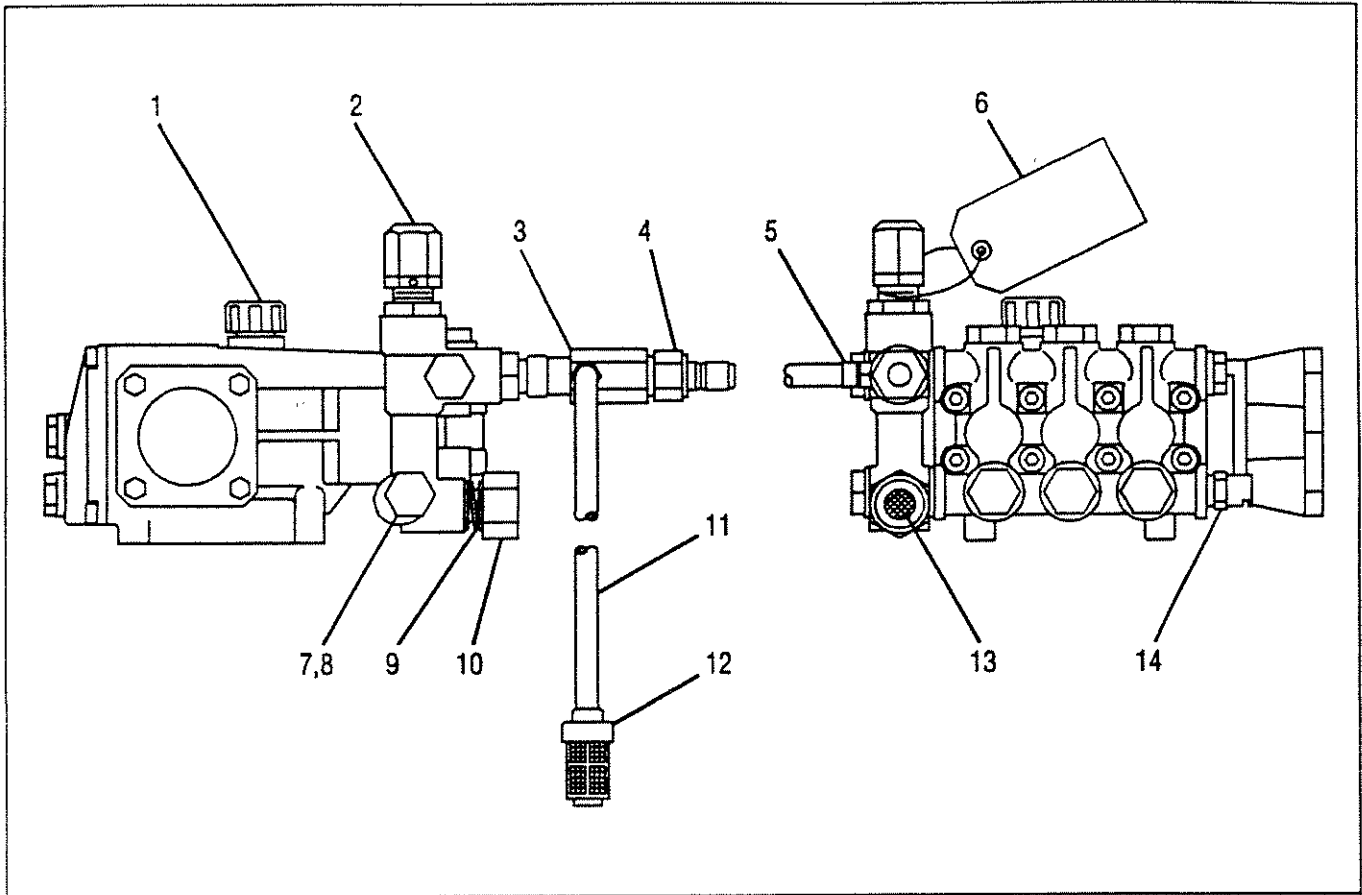

Figure 7 - Machine Assembly, Side View

Ref. No.	Part No.	Description	Qty.
1	646112	Decal Operating Instructions	1
2	859815	Grommet (Nozzle Holder)	3
3	646111	Decal Shark Logo	1
4	857511	Handle Grip	1
5	646026	Decal Carbon Monoxide	1
6	661229	Engine 5.5 HP	1
7	753166	Key 3/16" x 3/16" x 2"	1
8	■	Bolt 5/16" - 18 x 1-1/2"	2
9	■	Locknut 5/16" - 18	2
10	■	Flat Washer 5/16"	10

Ref. No.	Part No.	Description	Qty.
11	220374	Bumper Mounting Plate	1
12	■	Bolt 5/16" - 24 x 3/4"	4
13	375340	Chassis	1
14	■	Bolt 8 MM x 16 MM	2
15	■	Lockwasher 5/16"	2
16	615527	Bumper	4
17	■	Bolt 3/8" - 16 x 1-1/4"	4
18	■	Locknut 3/8" - 16	4
19	■	Flat Washer 3/8"	8
■ Common Hardware Item Available Locally.			

Figure 8 - Pump Assembly

Ref. No.	Part No.	Description	Qty.
1	HS335R	Pump, Fig. 9	1
2	● 921375	Unloader Valve	1
3	722431	Detergent Injector	1
4	844806	Quick Disconnect Plug	1
5	823989	Hose Clamp	1
6	890769	Unloader Warning Tag	1
7	651485	Bolt Unloader Valve Mounting	2
8	936633	Flat Washer w/Seal	4
9	875575	Garden Hose Connector Spring	1

Figure 9 - Pump, Exploded View

Ref. No.	Part No.	Description	Qty.
1	636683	Crankcase	1
2	860361	Plunger Guide	3
3	■ ▼	Plunger Seal	3
4	■ ●	Pressure Ring O-Ring	3
5	■	Pressure Ring (15 mm)	3
6	■ ●	V-Sleeve (15 mm)	6
7	■ ●	Support Ring (15 mm)	6
8	■	Intermediate Ring (15 mm)	3
9	915360	Plug, 3/8"	3
10	780565	Copper Washer, 3/8"	2
11	783854	Manifold Housing	1
12	780560	Washer	8
13	875571	Manifold Stud Bolt	8
14	▲	Valve Seat O-Ring	6
15	▲	Valve Seat	6
16	▲	Valve Plate	6
17	▲	Valve Spring	6
18	▲	Valve Cage	6
19	▲	Manifold Plug O-Ring	6
20	823335	Manifold Plug	6
21	875572	Hex Screw	4
22	615488	Bearing Cover	1
23	615489	Bearing Protector	1
24	860141	Crankshaft Snap Ring	1
25	808895	Ball Bearing	1
26	814210	Oil Dipstick	1