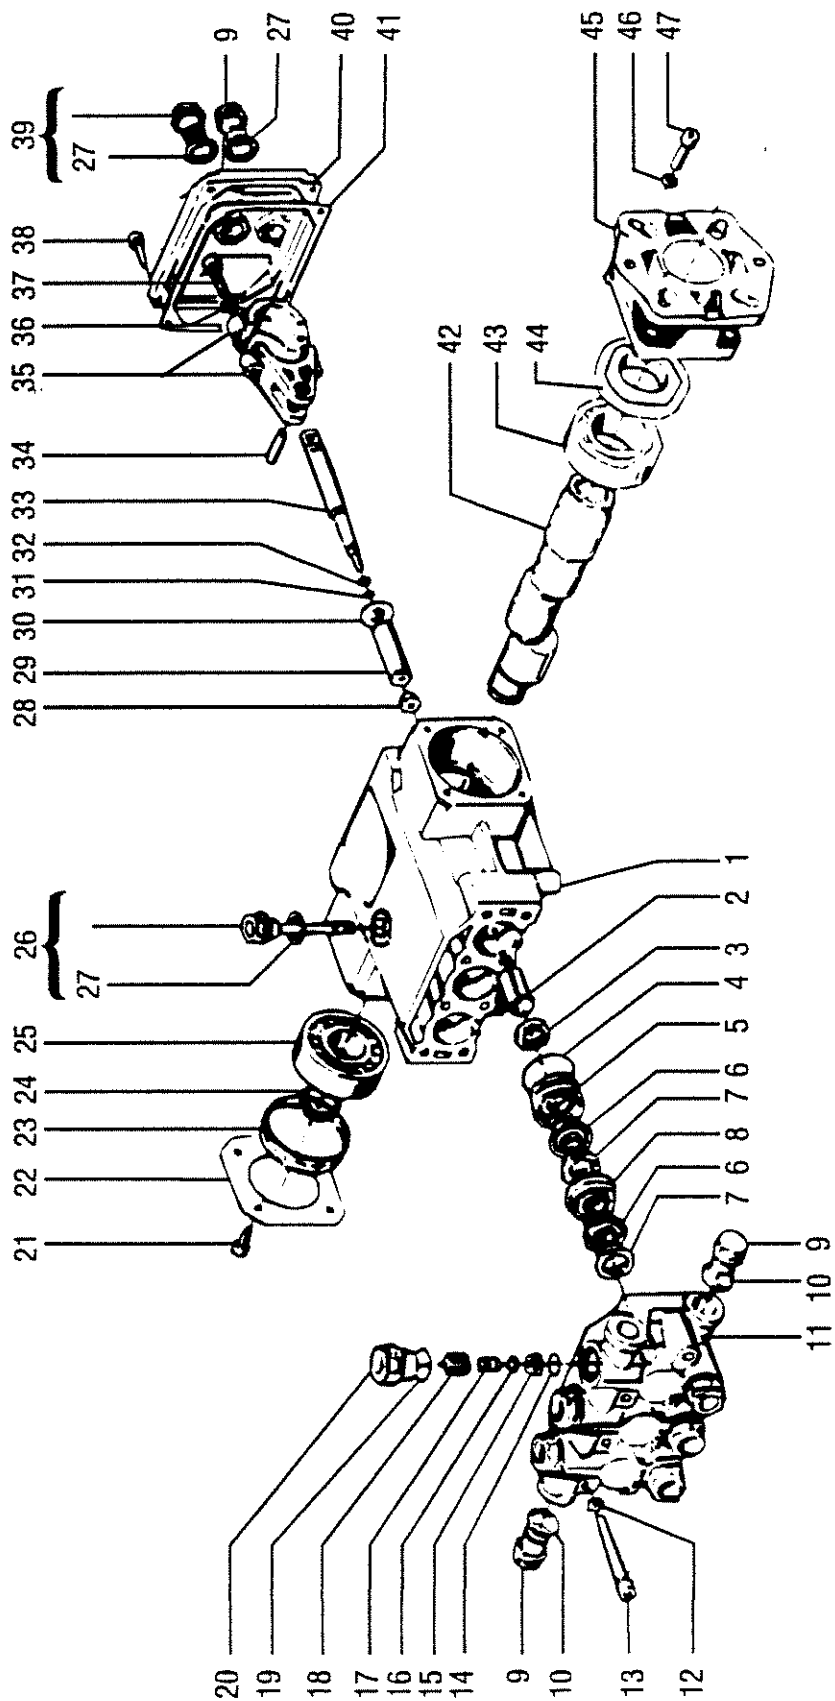

Figure 7 - Machine Assembly, Side View

Ref. No.	Part No.	Description	Qty.
1	646112	Decal Operating Instructions	1
2	859815	Grommet (Nozzle Holder)	3
3	646111	Decal Shark Logo	1
4	857511	Handle Grip	1
5	646026	Decal Carbon Monoxide	1
6	661229	Engine 5.5 HP	1
7	753166	Key 3/16" x 3/16" x 2"	1
8	■	Bolt 5/16" - 18 x 1-1/2"	2
9	■	Locknut 5/16" - 18	2
10	■	Flat Washer 5/16"	10

Ref. No.	Part No.	Description	Qty.
11	220374	Bumper Mounting Plate	1
12	■	Bolt 5/16" - 24 x 3/4"	4
13	375340	Chassis	1
14	■	Bolt 8 MM x 16 MM	2
15	■	Lockwasher 5/16"	2
16	615527	Bumper	4
17	■	Bolt 3/8" - 16 x 1-1/4"	4
18	■	Locknut 3/8" - 16	4
19	■	Flat Washer 3/8"	8
■ Common Hardware Item Available Locally.			

Figure 9 - Pump, Exploded View

Ref. No.	Part No.	Description	Qty.
1	636683	Crankcase	1
2	860361	Plunger Guide	3
3	■ ▼	Plunger Seal	3
4	■ ●	Pressure Ring O-Ring	3
5	■	Pressure Ring (15 mm)	3
6	■ ●	V-Sleeve (15 mm)	6
7	■ ●	Support Ring (15 mm)	6
8	■	Intermediate Ring (15 mm)	3
9	915360	Plug, 3/8"	3
10	780565	Copper Washer, 3/8"	2
11	783854	Manifold Housing	1
12	780560	Washer	8
13	875571	Manifold Stud Bolt	8
14	▲	Valve Seat O-Ring	6
15	▲	Valve Seat	6
16	▲	Valve Plate	6
17	▲	Valve Spring	6
18	▲	Valve Cage	6
19	▲	Manifold Plug O-Ring	6
20	823335	Manifold Plug	6
21	875572	Hex Screw	4
22	615488	Bearing Cover	1
23	615489	Bearing Protector	1
24	860141	Crankshaft Snap Ring	1
25	808895	Ball Bearing	1
26	814210	Oil Dipstick	1

Ref. No.	Part No.	Description	Qty.
14	●	Plunger Seat	1
15	914141	Trigger Pin	1
16	860495	Left Gun Shell	1
17	735316	Phillips Screw	6
18	914142	Trigger Lock Pin	1
19	960271	Trigger	1
20	881941	Trigger Lock Lever	1
21	936460	Inlet Pipe Seat	2
22	914285	Inlet Pipe	1
23	851190	Inlet Fitting	1
24	860496	Right Gun Shell	1
Replacement Kits			
	● 877471	Trigger Gun Repair Kit	