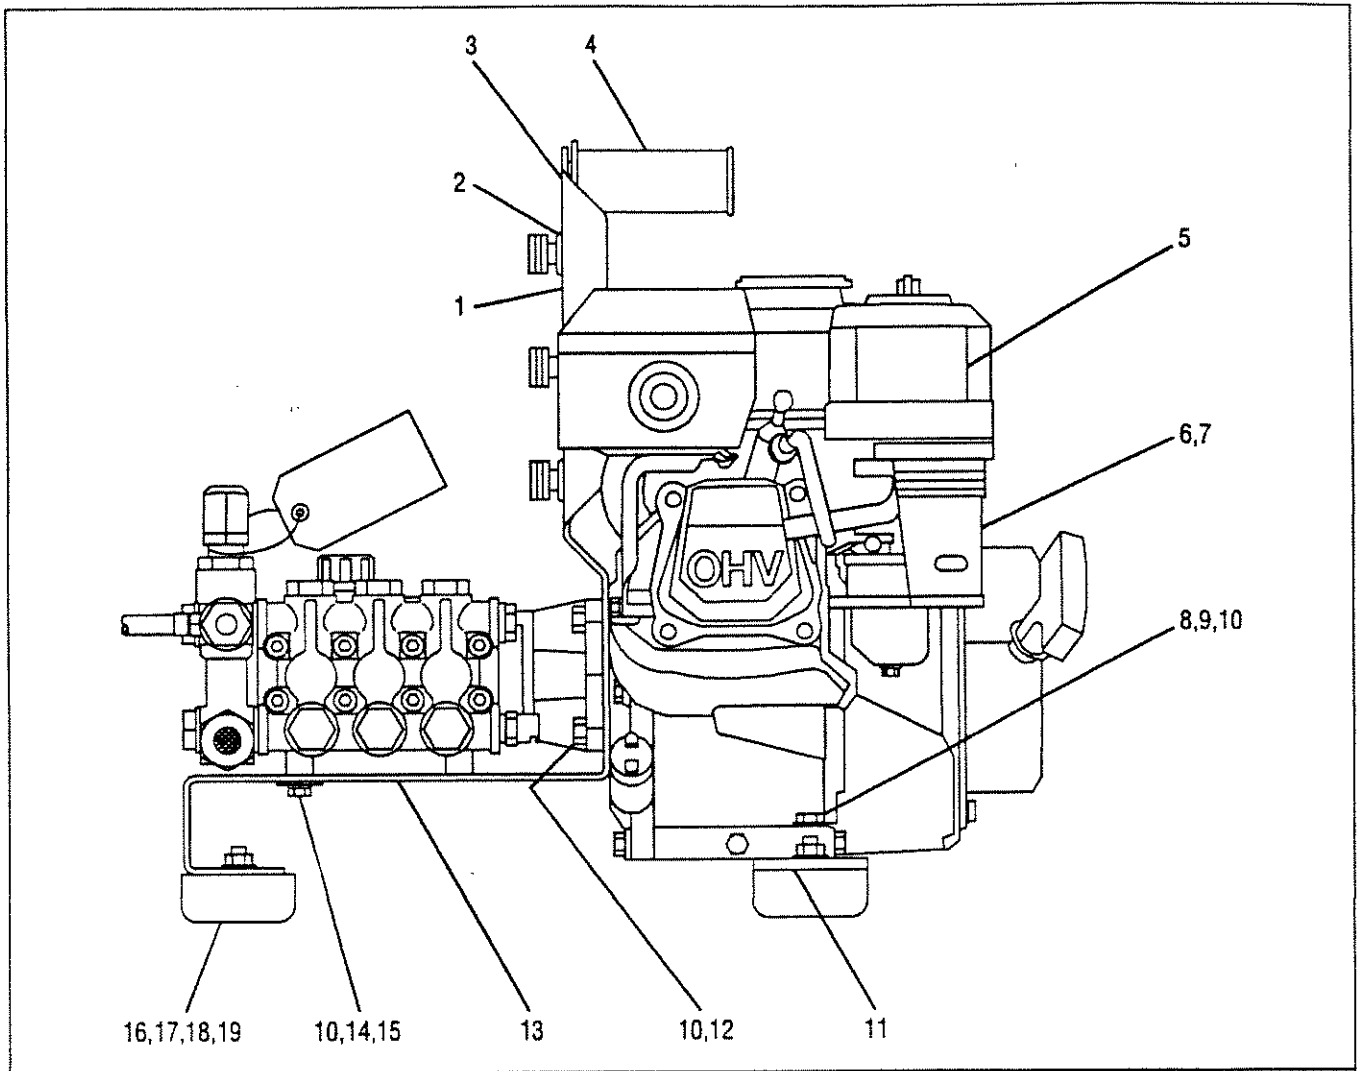

Figure 6 - Machine Assembly, Top View

Ref. No.	Part No.	Description	Qty.
1	444469	Decal Shark Detergents	1
2	834154	Decal Winterize	1
3	707228	Pressure Hose	1
4	Fig. 8	Pump Assembly	1

Ref. No.	Part No.	Description	Qty.
5	Fig. 10	Trigger Gun/Wand Assembly	1
6	890783	Tag Gasoline Engine	1
7	444462	Decal Caution Gasoline	1
8	826176	Quick Disconnect	1

Figure 7 - Machine Assembly, Side View

Ref. No.	Part No.	Description	Qty.
1	646112	Decal Operating Instructions	1
2	859815	Grommet (Nozzle Holder)	3
3	646111	Decal Shark Logo	1
4	857511	Handle Grip	1
5	646026	Decal Carbon Monoxide	1
6	661229	Engine 5.5 HP	1
7	753166	Key 3/16" x 3/16" x 2"	1
8	■	Bolt 5/16" - 18 x 1-1/2"	2
9	■	Locknut 5/16" - 18	2
10	■	Flat Washer 5/16"	10

Ref. No.	Part No.	Description	Qty.
11	220374	Bumper Mounting Plate	1
12	■	Bolt 5/16" - 24 x 3/4"	4
13	375340	Chassis	1
14	■	Bolt 8 MM x 16 MM	2
15	■	Lockwasher 5/16"	2
16	615527	Bumper	4
17	■	Bolt 3/8" - 16 x 1-1/4"	4
18	■	Locknut 3/8" - 16	4
19	■	Flat Washer 3/8"	8
■ Common Hardware Item Available Locally.			

Figure 9 - Pump, Exploded View

Ref. No.	Part No.	Description	Qty.
1	636683	Crankcase	1
2	860361	Plunger Guide	3
3	■ ▼	Plunger Seal	3
4	■ ●	Pressure Ring O-Ring	3
5	■	Pressure Ring (15 mm)	3
6	■ ●	V-Sleeve (15 mm)	6
7	■ ●	Support Ring (15 mm)	6
8	■	Intermediate Ring (15 mm)	3
9	915360	Plug, 3/8"	3
10	780565	Copper Washer, 3/8"	2
11	783854	Manifold Housing	1
12	780560	Washer	8
13	875571	Manifold Stud Bolt	8
14	▲	Valve Seat O-Ring	6
15	▲	Valve Seat	6
16	▲	Valve Plate	6
17	▲	Valve Spring	6
18	▲	Valve Cage	6
19	▲	Manifold Plug O-Ring	6
20	823335	Manifold Plug	6
21	875572	Hex Screw	4
22	615488	Bearing Cover	1
23	615489	Bearing Protector	1
24	860141	Crankshaft Snap Ring	1
25	808895	Ball Bearing	1
26	814210	Oil Dipstick	1