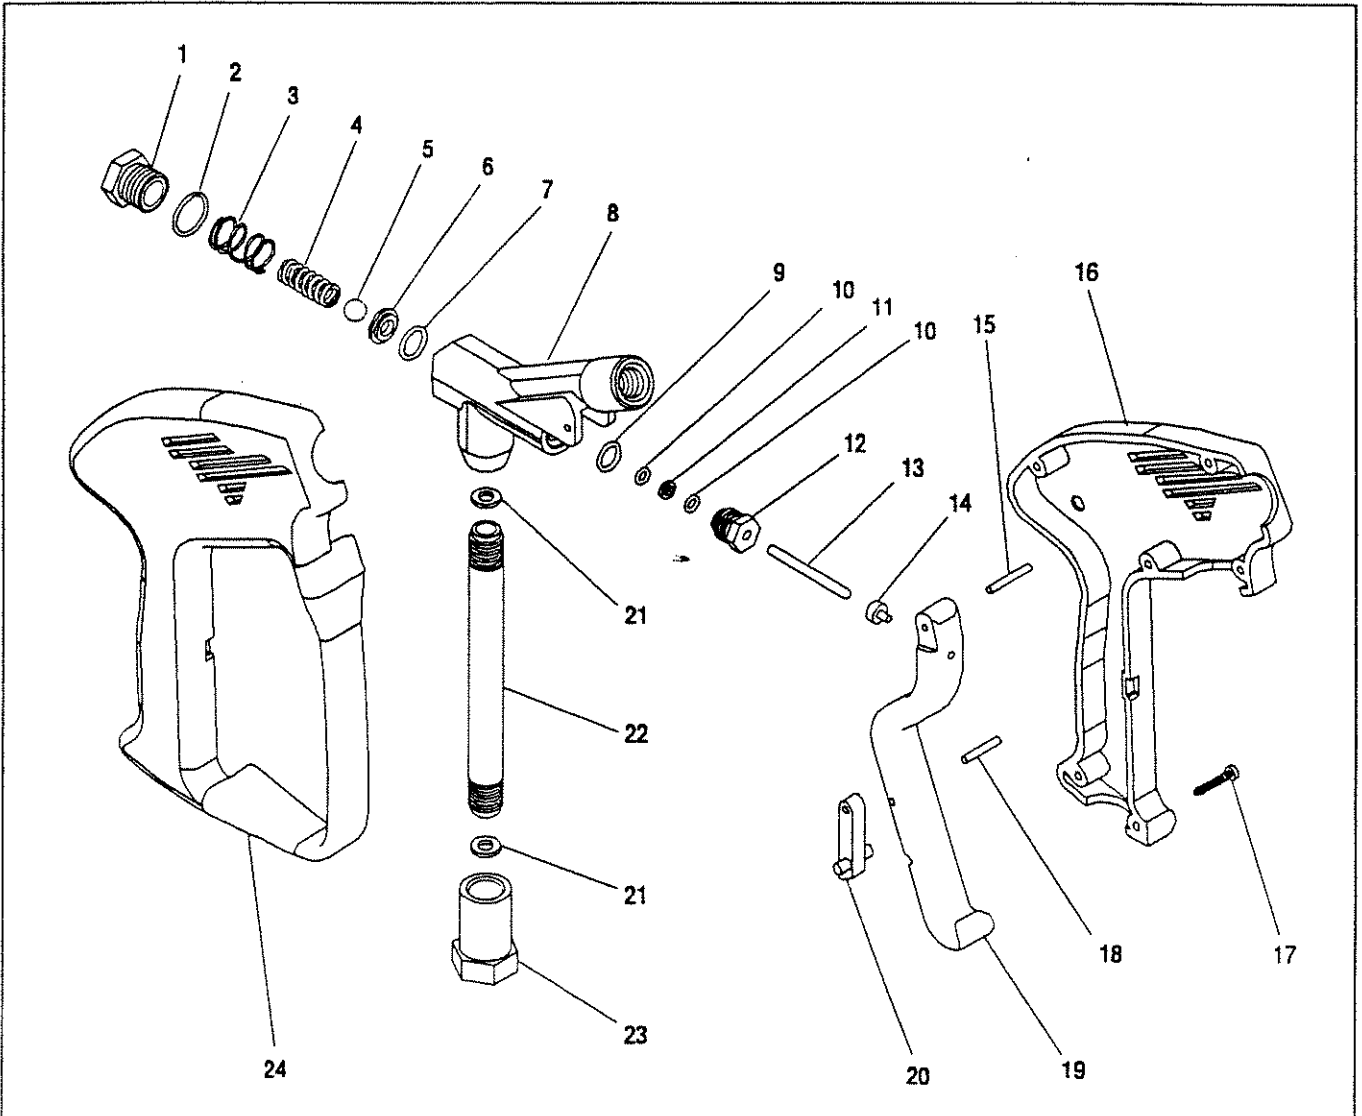

Figure 9 - Pump, Exploded View

Ref. No.	Part No.	Description	Qty.
1	636683	Crankcase	1
2	860361	Plunger Guide	3
3	■ ▼	Plunger Seal	3
4	■ ●	Pressure Ring O-Ring	3
5	■	Pressure Ring (15 mm)	3
6	■ ●	V-Sleeve (15 mm)	6
7	■ ●	Support Ring (15 mm)	6
8	■	Intermediate Ring (15 mm)	3
9	915360	Plug, 3/8"	3
10	780565	Copper Washer, 3/8"	2
11	783854	Manifold Housing	1
12	780560	Washer	8
13	875571	Manifold Stud Bolt	8
14	▲	Valve Seat O-Ring	6
15	▲	Valve Seat	6
16	▲	Valve Plate	6
17	▲	Valve Spring	6
18	▲	Valve Cage	6
19	▲	Manifold Plug O-Ring	6
20	823335	Manifold Plug	6
21	875572	Hex Screw	4
22	615488	Bearing Cover	1
23	615489	Bearing Protector	1
24	860141	Crankshaft Snap Ring	1
25	808895	Ball Bearing	1
26	814210	Oil Dipstick	1

Figure 10 - Trigger Gun/Wand Assembly

Ref. No.	Part No.	Description	Qty.
1	860447	Trigger Gun, Fig. 11	1
2	697699	Wand	1
3	826169	Quick Disconnect	1

Ref. No.	Part No.	Description	Qty.
4	799024	Pressure Nozzle (White)	1
5	799012	Pressure Nozzle (Yellow)	1
6	799130	Detergent Nozzle (Black)	1

Figure 11 - Trigger Gun, Exploded View

Ref. No.	Part No.	Description	Qty.
1	817320	Valve Cap	1
2	●	Valve Cap O-Ring	1
3	●	Valve Seat Spring	1
4	●	Valve Spring	1
5	●	Ball	1
6	●	Valve Seat	1
7	●	Valve Seat O-Ring	1
8	812801	Valve Body	1
9	●	Plunger Guide Seat O-Ring	1
10	●	Plunger Guide Backring	2
11	●	Plunger Guide O-Ring	1
12	●	Plunger Guide	1
13	●	Plunger Rod	1

Ref. No.	Part No.	Description	Qty.
14	●	Plunger Seat	1
15	914141	Trigger Pin	1
16	860495	Left Gun Shell	1
17	735316	Phillips Screw	6
18	914142	Trigger Lock Pin	1
19	960271	Trigger	1
20	881941	Trigger Lock Lever	1
21	936460	Inlet Pipe Seat	2
22	914285	Inlet Pipe	1
23	851190	Inlet Fitting	1
24	860496	Right Gun Shell	1
Replacement Kits			
	● 877471	Trigger Gun Repair Kit	