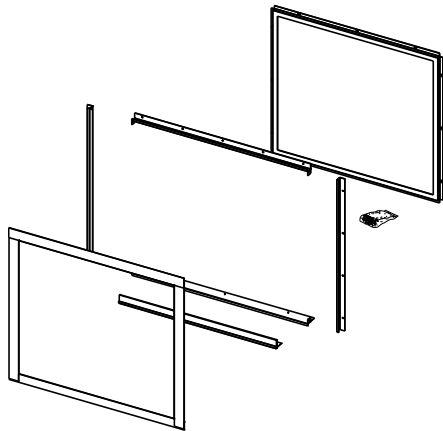

ACCESSORY COMPONENTS

(continued)

Outdoor Kit

When installing this appliance in an indoor / outdoor configuration, this outdoor kit is required to be installed on the outdoor side.

Outdoor Kit		
Cat. No.	Model	Description
H7940	LSM40STODK	Outdoor Kit (light-tint glass)
H8061	LSM40ST-ODKT	Outdoor Kit (dark-tint glass)

(Outdoor Kit Instructions P/N 506019-20)

Arch Screen Kits

These decorative freestanding firescreen panels are designed to enhance the beauty of the fireplace and create a barrier to prevent direct contact with the hot glass.