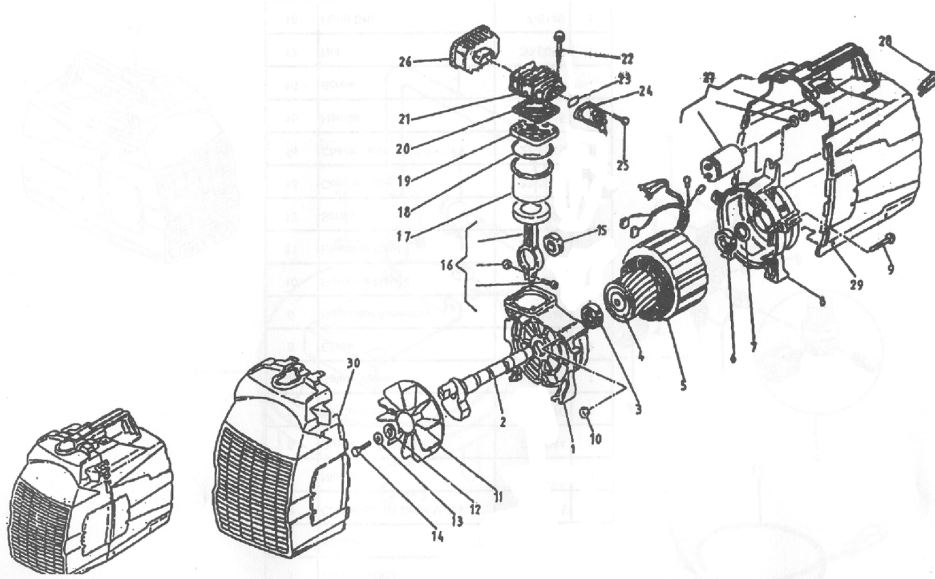

AO1-HE15-04M / AO1-HE15-04M (sn:0-99999999)

## COMPRESSOR/MOTOR ASSEMBLY

Id	Item #	Description	Quantity
1	N/A	FRONT MOTOR FLANGE	1
2	N/A	CRANKSHAFT	1
3	N/A	BALL BEARING	1
4	N/A	ROTOR	1
5	52-0046	STATOR	1
6	N/A	BALL BEARING	1
7	N/A	COMPENSATION RING	1
8	52-0050	REAR MOTOR FLANGE	1
9	27-8905	SCREW	3
10	30-0059	NUT	3
11	52-0051	MOTOR FAN	1
12	28-0651	WASHER	1
13	28-0652	WASHER	1
14	27-8906	SCREW	1
15	48-0067	CONNECTING ROD BEARING	1
16	46-0765	CONNECTING ROD/PISTON ASSEMBLY	1

<b>Id</b>	<b>Item #</b>	<b>Description</b>	<b>Quantity</b>
17	46-0766	CYLINDER	1
18	25-0428	O-RING	1
19	46-0767	VALVE PLATE	1
20	26-0203	HEAD GASKET	1
21	46-0768	HEAD	1
22	27-8907	SCREW	4
23	25-0429	O-RING	1
24	46-0769	OUTLET FITTING	1
25	27-8908	SCREW	2
26	19-0077	FILTER ASSEMBLY	1
27	32-0460	CAPACITOR	1
28	22-0255	MOTOR PROTECTOR	1
29	62-0106	BACK COVER	1
30	62-0107	FRONT COVER	1