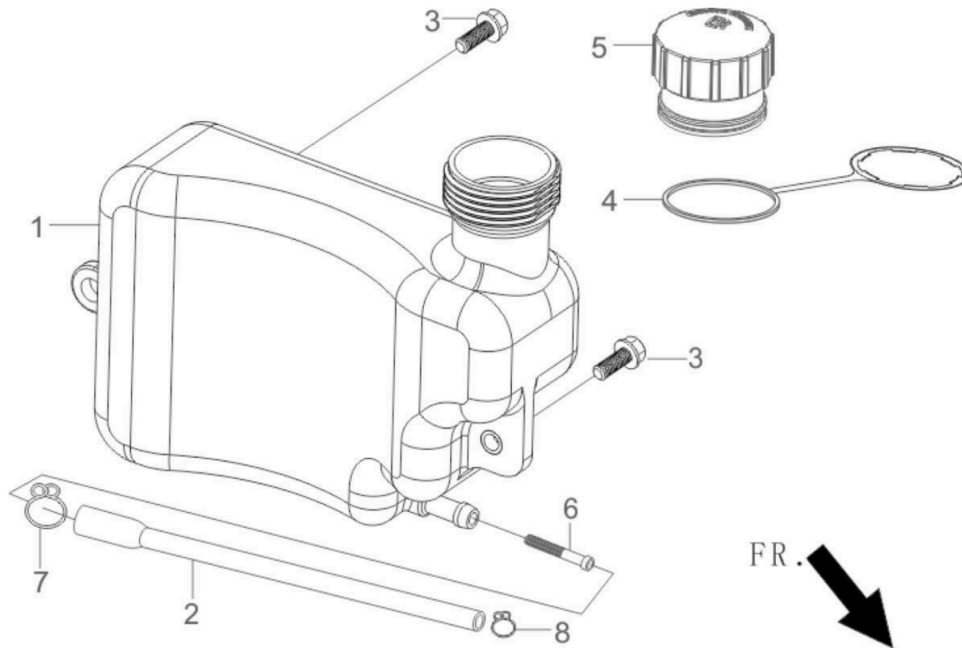

Mi-T-M Corporation / Engines / 1-0222 / 1-0222 / 1-0222 (sn:0-99999999)

Fuel Tank Assembly

Id	Item #	Description	Quantity	Rev	Comments
1	45-0683	FUEL TANK - 170CC	1		
2	45-0646	TUBE-FUEL	1		
3	45-0643	BOLT-FUEL TANK	2		
4	45-0689	FUEL TANK CHAIN	1		
5	45-0690	FUEL TANK CAP- 170CC	1		
6	45-0644	STRAINER-FUEL	1		
7	45-0645	CLIP-HOSE	1		
8	45-0517	CLAMP	1