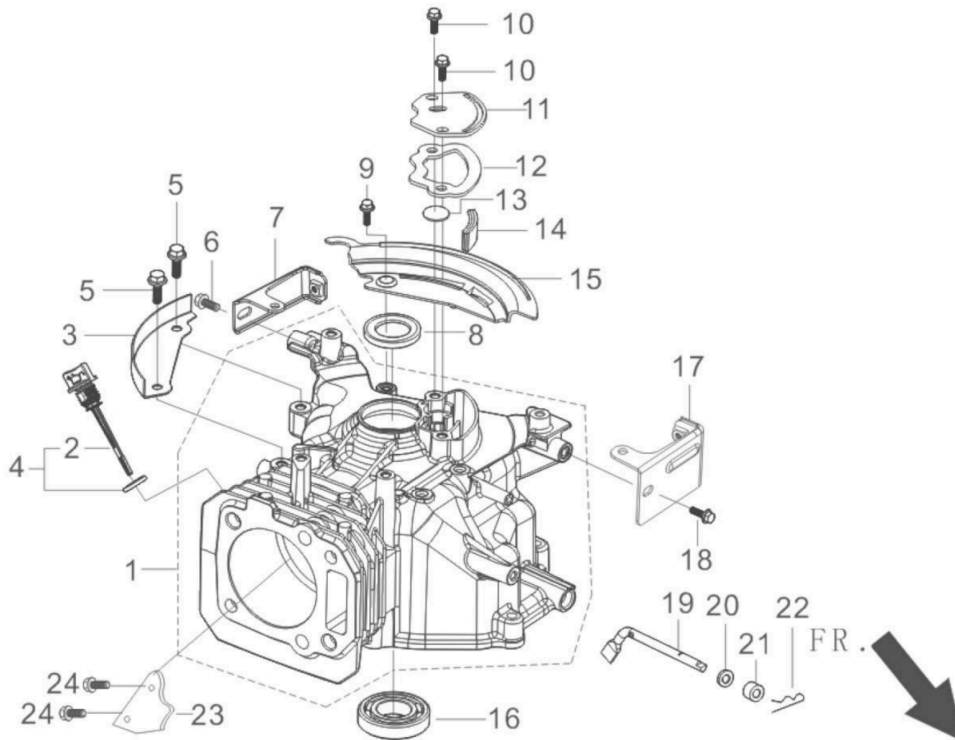

Mi-T-M Corporation / Engines / 1-0222 / 1-0222 / 1-0222 (sn:0-99999999)

Cylinder Head Subassembly

Id	Item #	Description	Quantity	Rev	Comments
1	45-0190	CYLINDER HEAD COVER SUBASSY	1		
2	45-0191	GASKET- CYLINDER HEAD COVER	1		
3	45-0687	CYLINDER HEAD SUBASSY	1		
4	45-0599	GASKET-CYLINDER HEAD	1		
5	80-0060	BOLT-STOPPER BRACKET	4		
6	45-0676	SPARK PLUG	1		
7	45-0600	BOLT- CYLINDER HEAD	4		
8	45-0601	STUD-CARBURETOR	2		
9	45-0602	PIN-CYLINDER HEAD	2		

Mi-T-M Corporation / Engines / 1-0222 / 1-0222 / 1-0222 (sn:0-99999999)

Crankcase/governor gear Assembly

Id	Item #	Description	Quantity	Rev	Comments
1	45-0688	CRANKCASE SUBASSY	1		
3	45-0604	CRANKCASE SHIELD	1		
4	45-0194	OIL DIPSTICK SUBASSY	1		
5	45-0315	BOLT-LOW OIL SHUT DOWN	2		
6	80-0060	BOLT-STOPPER BRACKET	1		
7	45-0675	BRACKET-FUEL TANK	1		
8	45-0195	SEAL-OIL	1		
9	45-0316	BOLT- ENGINE OIL SENSOR	1		
10	45-0315	BOLT- LOW OIL SHUT DOWN	2		
11	45-0692	PLATE-BREATHER GROOVE COVER	1		
12	45-0693	GASKET-BREATHER GROOVE	1		
13	45-0694	BREATHER RING	1		
14	45-0695	STRAINER	1		
15	45-0696	SHIELD-CRANKCASE REAR	1		

Id	Item #	Description	Quantity	Rev	Comments
16	45-0699	BALL BEARING	1		
17	45-0706	BRACKET-CRANKCASE FRONT	1		
18	80-0060	BOLT-STOPPER BRACKET	1		
19	45-0613	GOVERNOR ARM	1		
20	45-0480	WASHER-GOVERNOR ARM	1		
21	45-0614	OIL-SEAL	1		
22	45-0328	PIN	1		
23	N/A	PLATE-OIL RECYCLING	1		
24	N/A	Bolt	2		

Mi-T-M Corporation / Engines / 1-0222 / 1-0222 / 1-0222 (sn:0-99999999)

Crankcase Cover Subassembly

Id	Item #	Description	Quantity	Rev	Comments
1	45-0196	GASKET-CRANKCASE	1		
2	45-0570	PIN - GASKET	2		
3	45-0616	WASHER-CRANKCASE COVER	1		
4	45-0617	BLOCK-RETURNING OIL	1		
5	45-0315	BOLT- LOW OIL SHUT DOWN	1		
6	45-0618	GOVENOR PLATE SPINDLE	1		
8	45-0197	SEAL-OIL	1		
9	45-0707	BOLT-CRANKCASE M8x1.25x 50mm	6		
16	45-0620	GOVERNOR GEAR ASSY	1		
17	45-0621	CRANKCASE COVER	1		