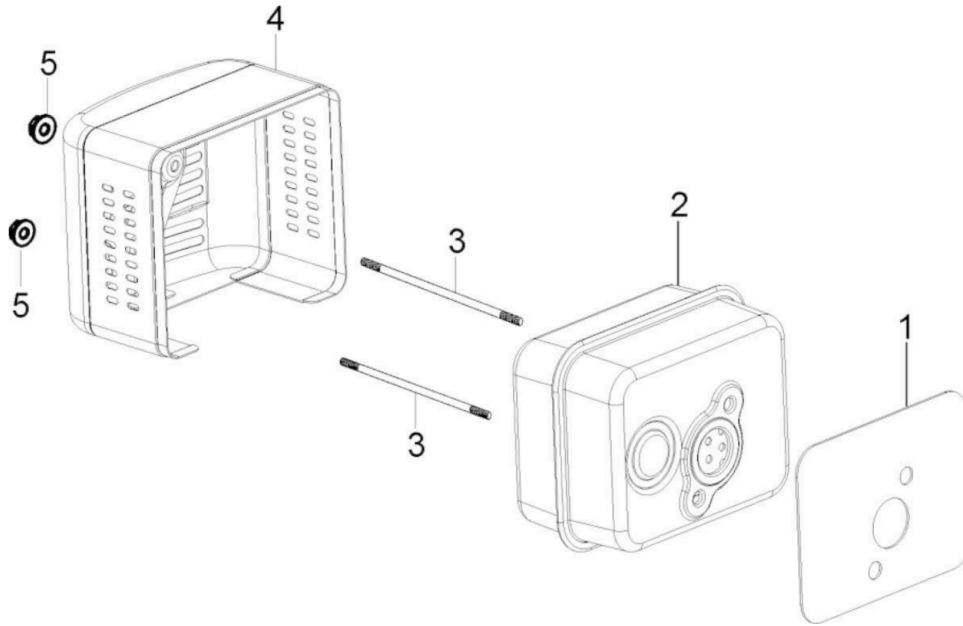

Mi-T-M Corporation / Engines / 1-0222 / 1-0222 / 1-0222 (sn:0-99999999)

Muffler Assembly

Id	Item #	Description	Quantity	Rev	Comments
1	45-0682	GASKET-EXHAUST OUTLET	1		
2	45-0681	MUFFLER COVER SUBASSY	1		
3	45-0714	STUD-MUFFLER M6x1x96.52mm OAL	2		
4	45-0680	MUFFLER COVER	1		
5	45-0324	MUFFLER-NUT	2