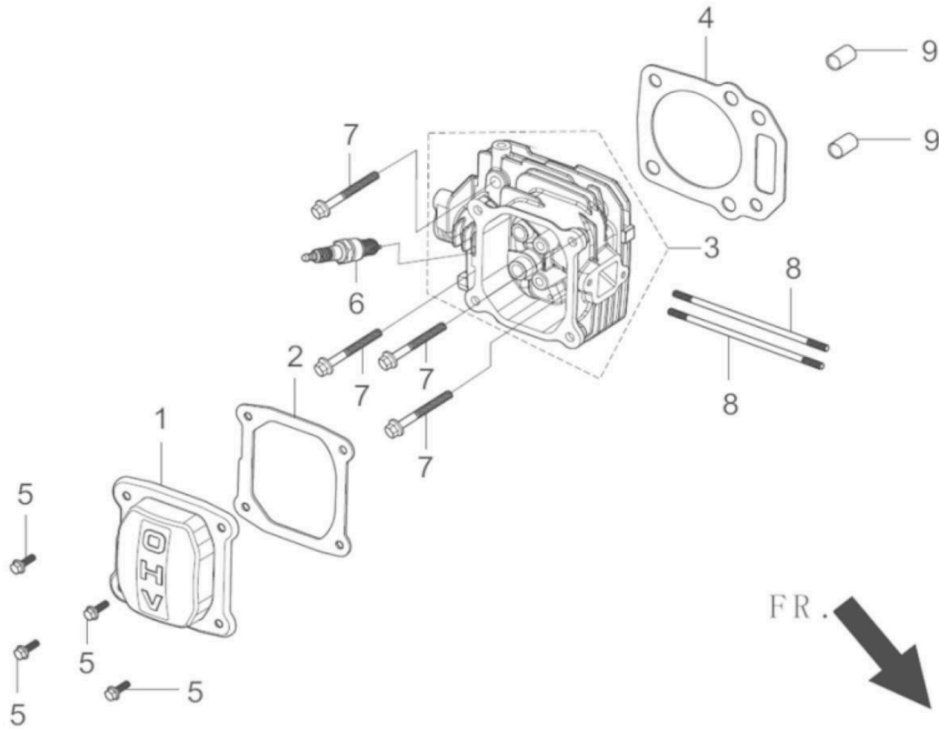

Mi-T-M Corporation / Engines / 1-0222 / 1-0222 / 1-0222 (sn:0-99999999)

Cylinder Head Subassembly

Id	Item #	Description	Quantity	Rev	Comments
1	45-0190	CYLINDER HEAD COVER SUBASSY	1		
2	45-0191	GASKET- CYLINDER HEAD COVER	1		
3	45-0687	CYLINDER HEAD SUBASSY	1		
4	45-0599	GASKET-CYLINDER HEAD	1		
5	80-0060	BOLT-STOPPER BRACKET	4		
6	45-0676	SPARK PLUG	1		
7	45-0600	BOLT- CYLINDER HEAD	4		
8	45-0601	STUD-CARBURETOR	2		
9	45-0602	PIN-CYLINDER HEAD	2		

Mi-T-M Corporation / Engines / 1-0222 / 1-0222 / 1-0222 (sn:0-99999999)

Crankcase/governor gear Assembly

Id	Item #	Description	Quantity	Rev	Comments
1	45-0688	CRANKCASE SUBASSY	1		
3	45-0604	CRANKCASE SHIELD	1		
4	45-0194	OIL DIPSTICK SUBASSY	1		
5	45-0315	BOLT-LOW OIL SHUT DOWN	2		
6	80-0060	BOLT-STOPPER BRACKET	1		
7	45-0675	BRACKET-FUEL TANK	1		
8	45-0195	SEAL-OIL	1		
9	45-0316	BOLT- ENGINE OIL SENSOR	1		
10	45-0315	BOLT- LOW OIL SHUT DOWN	2		
11	45-0692	PLATE-BREATHER GROOVE COVER	1		
12	45-0693	GASKET-BREATHER GROOVE	1		
13	45-0694	BREATHER RING	1		
14	45-0695	STRAINER	1		
15	45-0696	SHIELD-CRANKCASE REAR	1		

Id	Item #	Description	Quantity	Rev	Comments
16	45-0699	BALL BEARING	1		
17	45-0706	BRACKET-CRANKCASE FRONT	1		
18	80-0060	BOLT-STOPPER BRACKET	1		
19	45-0613	GOVERNOR ARM	1		
20	45-0480	WASHER-GOVERNOR ARM	1		
21	45-0614	OIL-SEAL	1		
22	45-0328	PIN	1		
23	N/A	PLATE-OIL RECYCLING	1		
24	N/A	Bolt	2		