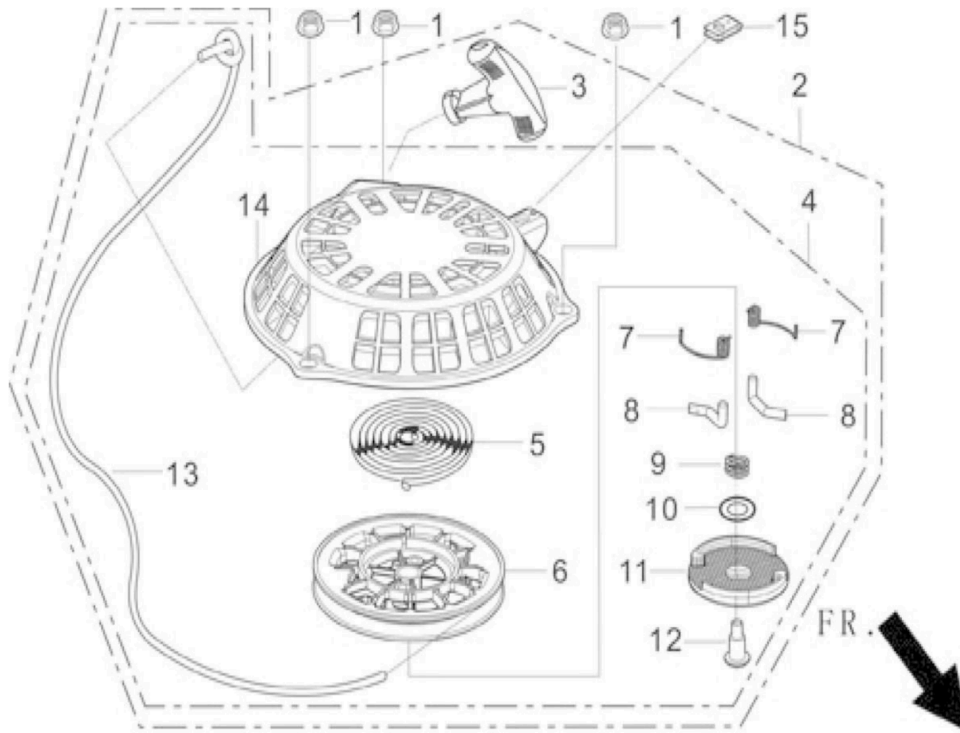

Mi-T-M Corporation / Engines / 1-0222 / 1-0222 / 1-0222 (sn:0-99999999)

Recoil Starter

Id	Item #	Description	Quantity	Rev	Comments
1	45-0324	NUT	3		
2	45-0711	RECOIL STARTER ASSY	1