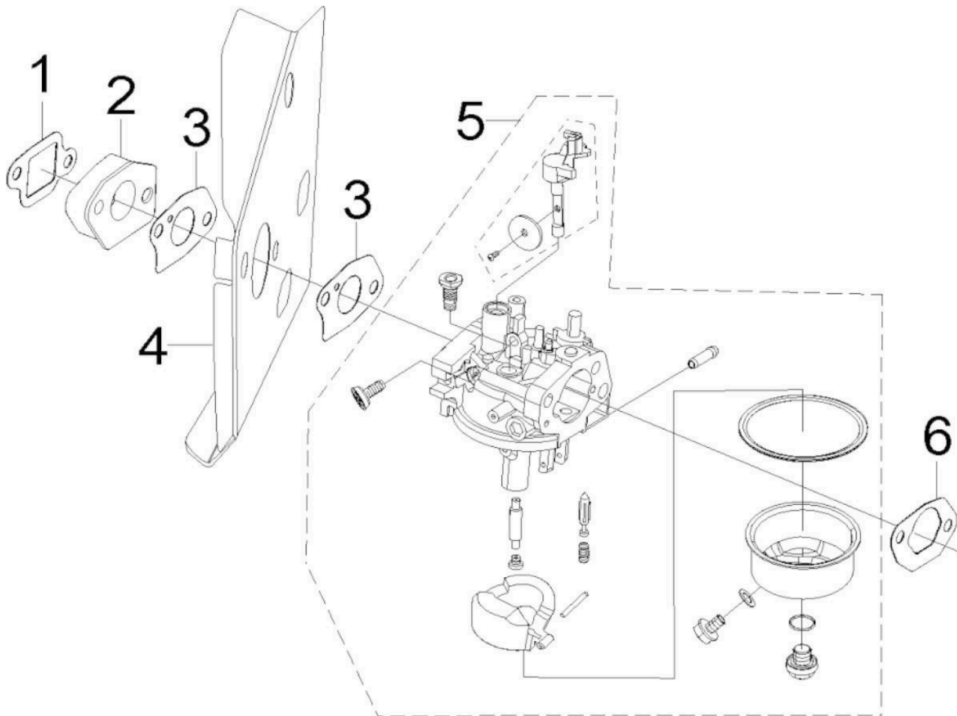

Mi-T-M Corporation / Engines / 1-0222 / 1-0222 / 1-0222 (sn:0-99999999)

Carburetor Assembly

Id	Item #	Description	Quantity	Rev	Comments
1	45-0200	GASKET-INSULATOR PLATE	1		
2	45-0639	PLATE-CARBURETOR INSULATOR	1		
3	45-0201	GASKET-CARBURETOR	2		
4	45-0712	GASKET-CARBURETOR INSULATOR	1		
5	45-0677	CARBURETOR ASSY	1		
6	45-0203	GASKET-AIR CLEANER	1