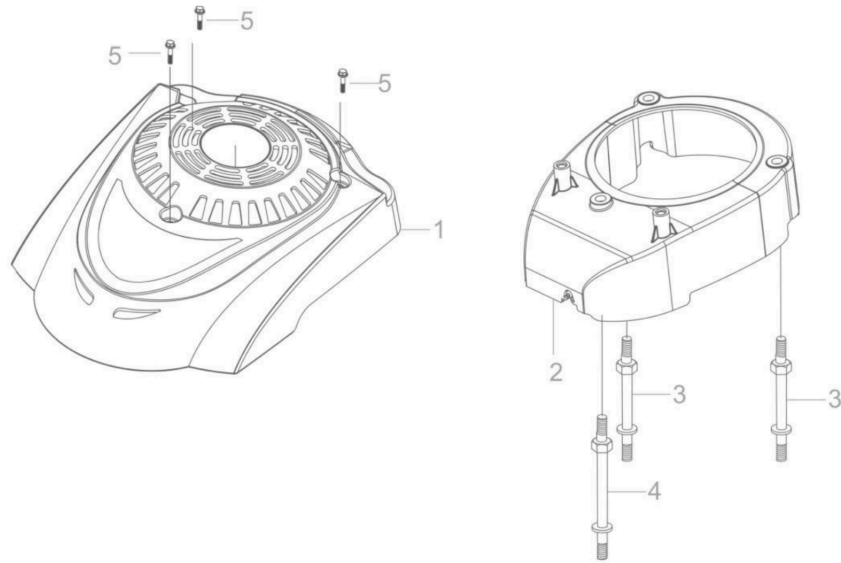

Mi-T-M Corporation / Engines / 1-0222 / 1-0222 / 1-0222 (sn:0-99999999)

Shrouds

Id	Item #	Description	Quantity	Rev	Comments
1	45-0199	ENGINE HOUSING- 170CC	1		
2	45-0636	SHROUD- INNER	1		
3	45-0637	STUD- SHROUD MOUNTING	2		
4	45-0638	STUD- LONG- SHROUD MOUNTING	1		
5	45-0315	BOLT-LOW OIL SHUT DOWN	3