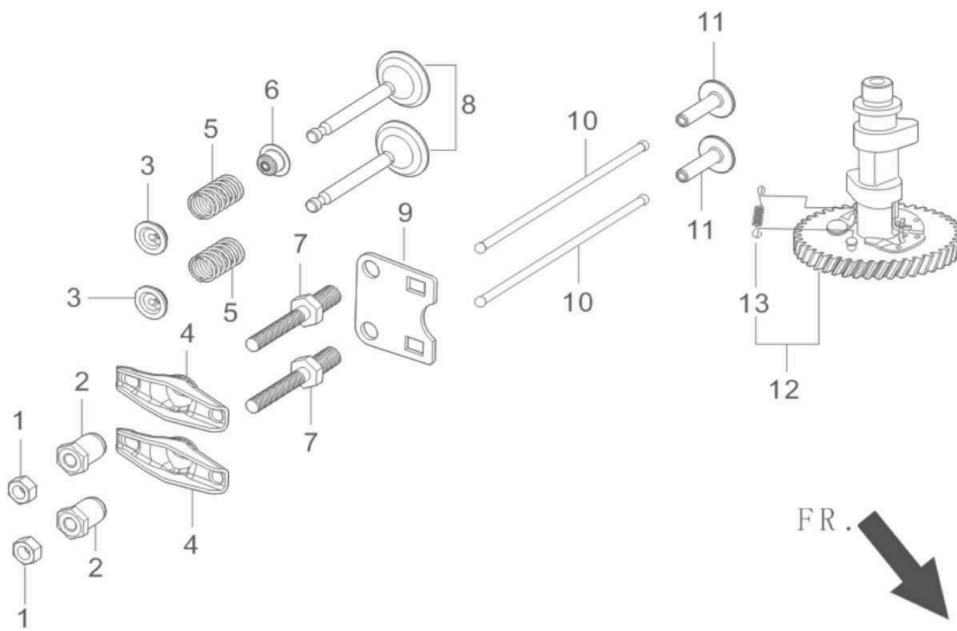

Mi-T-M Corporation / Engines / 1-0222 / 1-0222 / 1-0222 (sn:0-99999999)

Piston Subassembly

Id	Item #	Description	Quantity	Rev	Comments
3	45-0708	PISTON RING SET	1		
4	45-0625	PISTON	1		
5	45-0350	PISTON-RING	2		
6	45-0486	PIN-PISTON	1		
7	45-0626	ROD-CONNECTING	1		
12	45-0627	CRANKSHAFT ASSY	1		

Mi-T-M Corporation / Engines / 1-0222 / 1-0222 / 1-0222 (sn:0-99999999)

Valve Train//Camshaft Subassembly

Id	Item #	Description	Quantity	Rev	Comments
1	45-0269	NUT-VALVE LOCK	2		
2	45-0271	NUT-VALVE ADJUSTING	2		
3	45-0628	RETAINER-VALVE SRPING	2		
4	45-0500	VALVE-ROCKER	2		
5	N/A	VALVE-SPRING	2		
6	45-0629	GUIDE-SEAL	1		
7	45-0270	BOLT-VALVE ADJUSTING	2		
8	45-0709	VALVE SET	1		
9	45-0631	LIFTER STOPPER PLATE SUBASSY	1		
10	45-0632	VALVE-LIFTER	2		
11	45-0633	VALVE-TAPPET	2		
12	45-0710	CAMSHAFT ASSY	1		