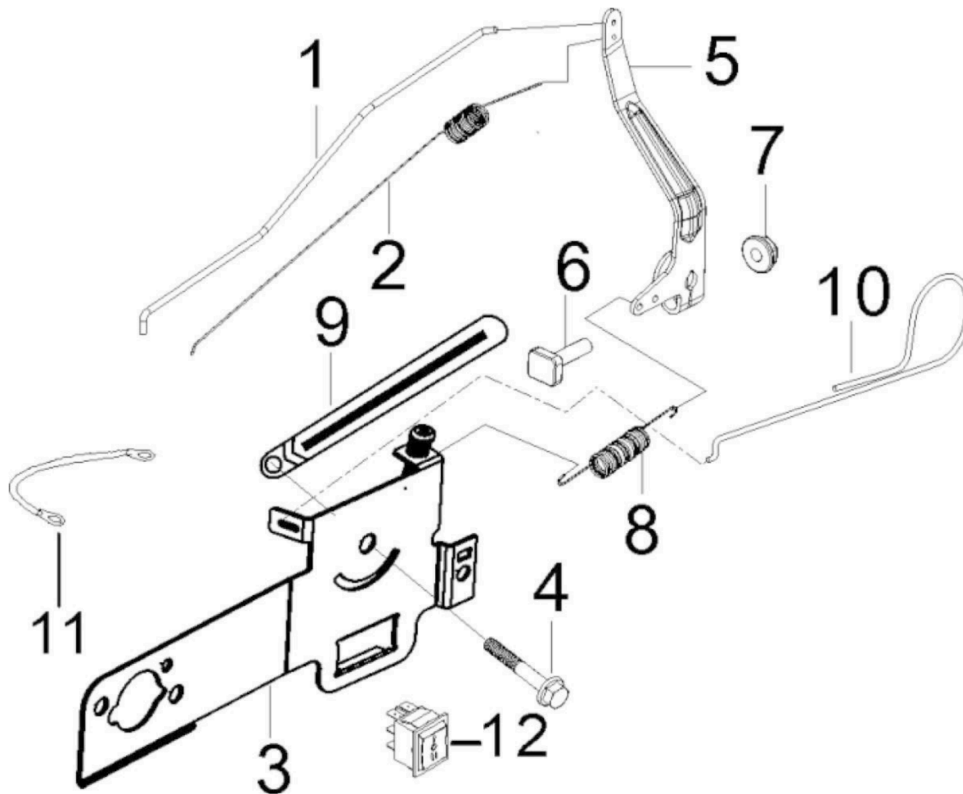

Mi-T-M Corporation / Engines / 1-0222 / 1-0222 / 1-0222 (sn:0-99999999)

Throttle Control Assembly

Id	Item #	Description	Quantity	Rev	Comments
1	45-0660	ROD-GOVERNEOR	1		
2	45-0661	SPRING-THROTTLE VALVE RETURN	1		
3	45-0663	THROTTLE CONTROL ASSY	1		
4	45-0666	BOLT-GOVERNOR PLATE	1		
5	45-0664	GOVERNOR SUPPORT SUBASSY	1		
6	45-0282	BOLT-GOVERNOR SUPPORT	1		
7	45-0324	NUT	1		
8	45-0665	SPRING-GOVERNOR	1		
9	45-0335	CLIP	1		
10	45-0662	ROD-CHOKE	1		
11	45-0659	WIRE-GROUND	1		
12	45-0212	STOP ENGINE SWITCH	1