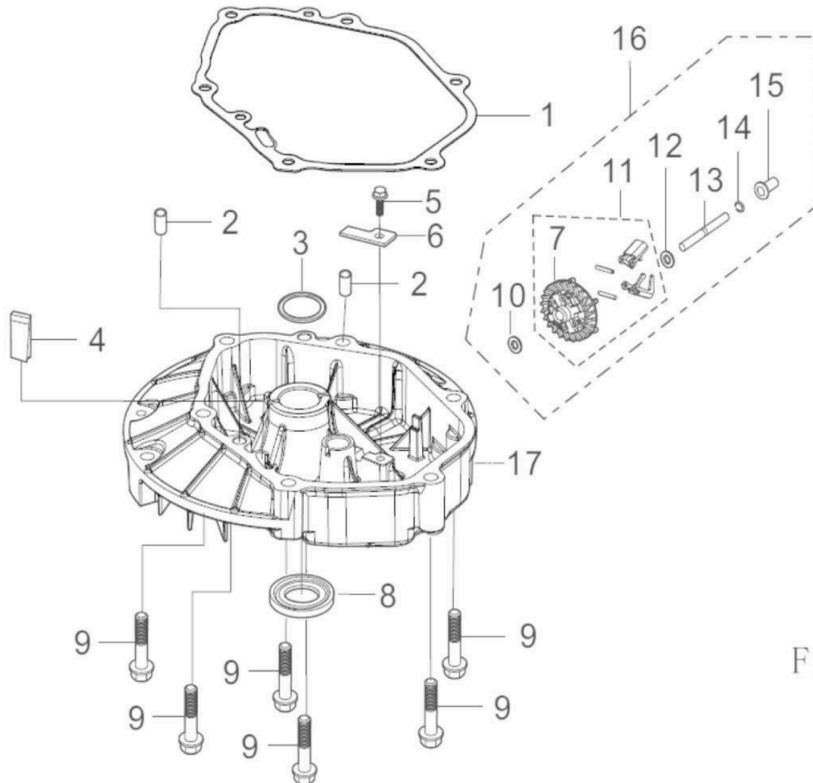

Mi-T-M Corporation / Engines / 1-0222 / 1-0222 / 1-0222 (sn:0-99999999)

Cylinder Head Subassembly

Id	Item #	Description	Quantity	Rev	Comments
1	45-0190	CYLINDER HEAD COVER SUBASSY	1		
2	45-0191	GASKET- CYLINDER HEAD COVER	1		
3	45-0687	CYLINDER HEAD SUBASSY	1		
4	45-0599	GASKET-CYLINDER HEAD	1		
5	80-0060	BOLT-STOPPER BRACKET	4		
6	45-0676	SPARK PLUG	1		
7	45-0600	BOLT- CYLINDER HEAD	4		
8	45-0601	STUD-CARBURETOR	2		
9	45-0602	PIN-CYLINDER HEAD	2		

Mi-T-M Corporation / Engines / 1-0222 / 1-0222 / 1-0222 (sn:0-99999999)

Crankcase/governor gear Assembly

Id	Item #	Description	Quantity	Rev	Comments
1	45-0688	CRANKCASE SUBASSY	1		
3	45-0604	CRANKCASE SHIELD	1		
4	45-0194	OIL DIPSTICK SUBASSY	1		
5	45-0315	BOLT-LOW OIL SHUT DOWN	2		
6	80-0060	BOLT-STOPPER BRACKET	1		
7	45-0675	BRACKET-FUEL TANK	1		
8	45-0195	SEAL-OIL	1		
9	45-0316	BOLT- ENGINE OIL SENSOR	1		
10	45-0315	BOLT- LOW OIL SHUT DOWN	2		
11	45-0692	PLATE-BREATHER GROOVE COVER	1		
12	45-0693	GASKET-BREATHER GROOVE	1		
13	45-0694	BREATHER RING	1		
14	45-0695	STRAINER	1		
15	45-0696	SHIELD-CRANKCASE REAR	1		

Id	Item #	Description	Quantity	Rev	Comments
16	45-0699	BALL BEARING	1		
17	45-0706	BRACKET-CRANKCASE FRONT	1		
18	80-0060	BOLT-STOPPER BRACKET	1		
19	45-0613	GOVERNOR ARM	1		
20	45-0480	WASHER-GOVERNOR ARM	1		
21	45-0614	OIL-SEAL	1		
22	45-0328	PIN	1		
23	N/A	PLATE-OIL RECYCLING	1		
24	N/A	Bolt	2		

Mi-T-M Corporation / Engines / 1-0222 / 1-0222 / 1-0222 (sn:0-99999999)

Crankcase Cover Subassembly

Id	Item #	Description	Quantity	Rev	Comments
1	45-0196	GASKET-CRANKCASE	1		
2	45-0570	PIN - GASKET	2		
3	45-0616	WASHER-CRANKCASE COVER	1		
4	45-0617	BLOCK-RETURNING OIL	1		
5	45-0315	BOLT- LOW OIL SHUT DOWN	1		
6	45-0618	GOVENOR PLATE SPINDLE	1		
8	45-0197	SEAL-OIL	1		
9	45-0707	BOLT-CRANKCASE M8x1.25x 50mm	6		
16	45-0620	GOVERNOR GEAR ASSY	1		
17	45-0621	CRANKCASE COVER	1		