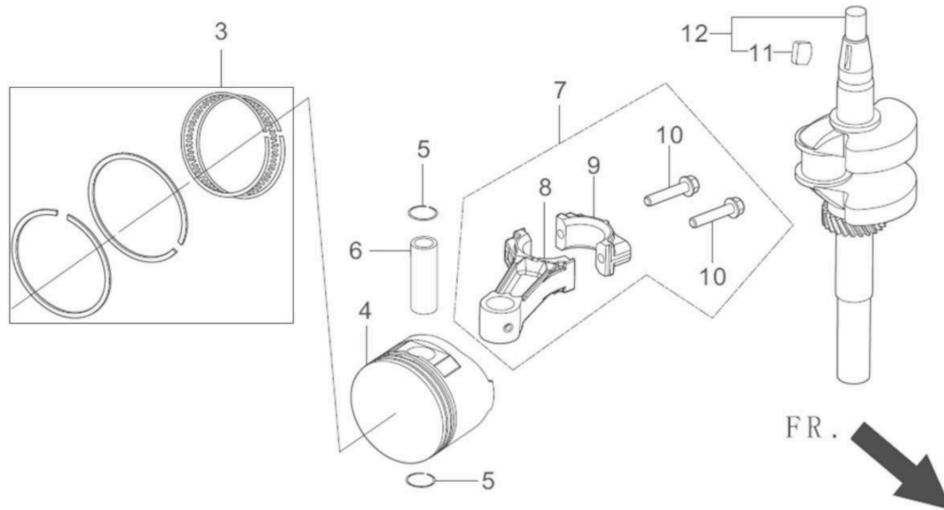

Mi-T-M Corporation / Engines / 1-0222 / 1-0222 / 1-0222 (sn:0-99999999)

Piston Subassembly

Id	Item #	Description	Quantity	Rev	Comments
3	45-0708	PISTON RING SET	1		
4	45-0625	PISTON	1		
5	45-0350	PISTON-RING	2		
6	45-0486	PIN-PISTON	1		
7	45-0626	ROD-CONNECTING	1		
12	45-0627	CRANKSHAFT ASSY	1