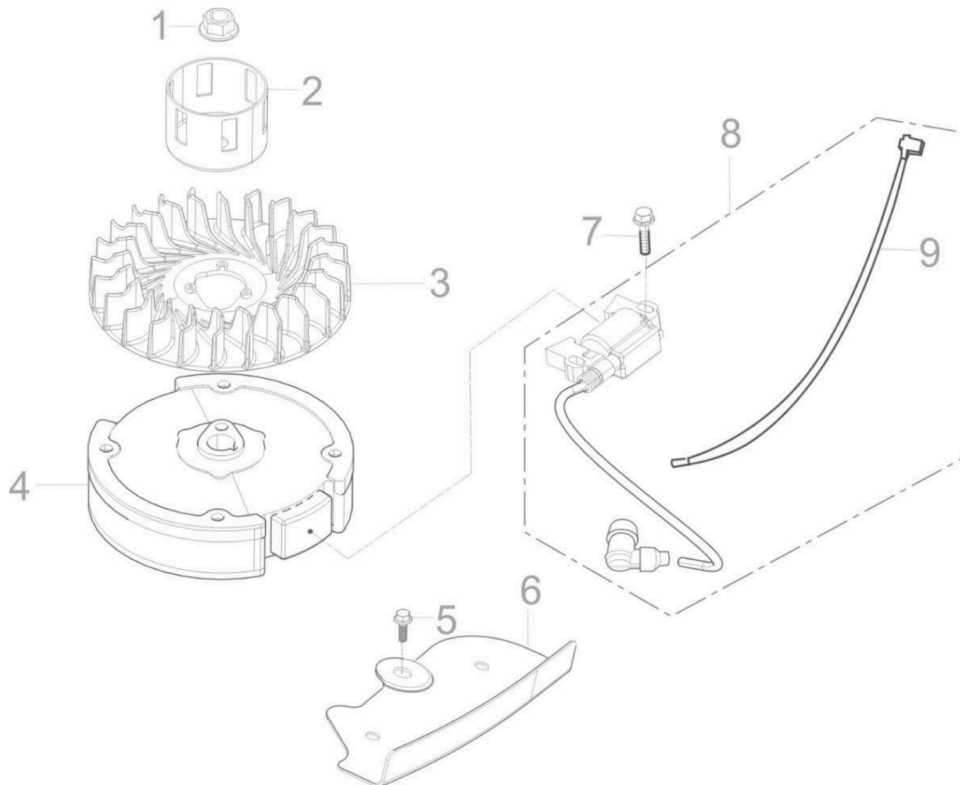

Mi-T-M Corporation / Engines / 1-0222 / 1-0222 / 1-0222 (sn:0-99999999)

Flywheel//Impeller/Starter Pulley/Ignition Coil

Id	Item #	Description	Quantity	Rev	Comments
1	45-0520	NUT-FLYWHEEL	1		
2	45-0654	PULLEY-STARTER	1		
3	45-0655	IMPELLER	1		
4	45-0656	FLYWHEEL SUBASSY	1		
5	45-0315	BOLT-LOW OIL SHUT DOWN	1		
6	45-0715	SHIELD-FUEL TANK LEFT	1		
7	45-0657	BOLT-IGNITION COIL	1		
8	45-0213	COIL-IGNITION	1		
9	SEE 12-08	IGNITION COIL WIRE	1