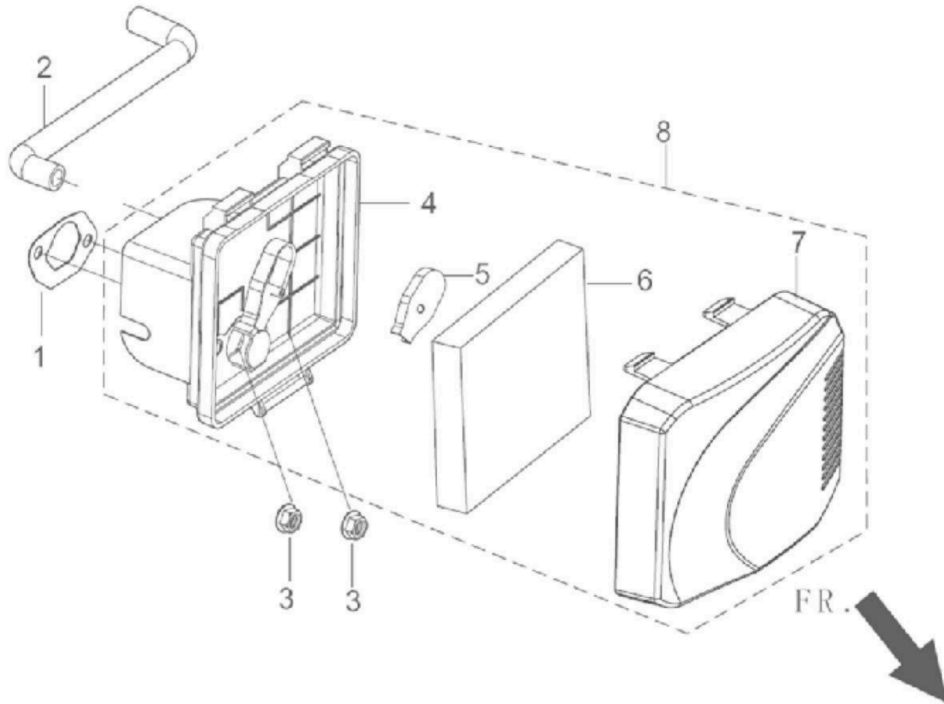

Mi-T-M Corporation / Engines / 1-0222 / 1-0222 / 1-0222 (sn:0-99999999)

Air Cleaner

Id	Item #	Description	Quantity	Rev	Comments
1	45-0203	GASKET-AIR CLEANER	1		
2	45-0204	BREATHER- TUBE	1		
3	45-0324	NUT- GOVERNOR SUPPORT	2		
6	45-0206	AIR FILTER ELEMENT- 170CC	1		
8	45-0713	AIR CLEANER ASSY	1