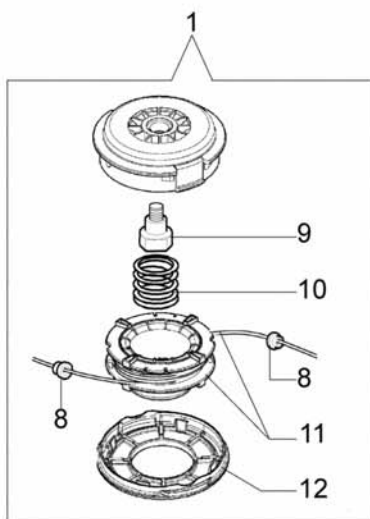

Ref.Nu	Qty	Part number	Description	Validity from	Validity till	Notes	Bulletin
1	1	63019001C	Tap'n go head with 2 nylon lines				
2	2	3960040R	Screw				
3	1	61240161R	Plate				
4	4	3801011	Screw				
5	1	4179113A	Skirt w/blade				
6	1	4174275R	Blade				
7	1	4161506A	Guard				
8	2	4199005A	Bushing				
9	1	4199008B	Insert				
10	1	4199004	Spring				
11	1	4199014A	Nylon spool Ø2.4				
12	1	4199046	Cover				
13	1	4095673AR	Disk 3t				
14	1	61052031	Tool kit				
15	1	4160463AR	Single harness				
16	1	61032054	Labels kit				
17	1	4160236R	Band				
18	4	3914003	Nut				
19	4	3819006	Washer				