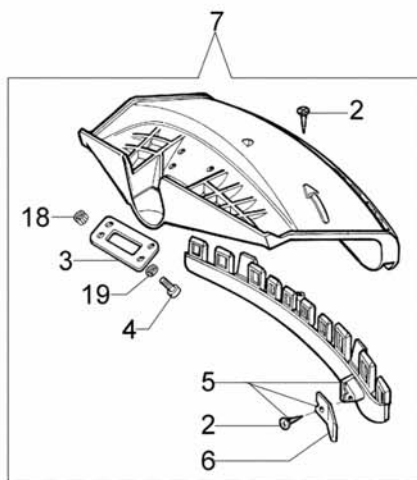

Ref.Nu	Qty	Part number	Description	Validity from	Validity till	Notes	Bulletin
1	1	63019001C	Tap'n go head with 2 nylon lines				
2	2	3960040R	Screw				
3	1	61240161R	Plate				
4	4	3801011	Screw				
5	1	4179113A	Skirt w/blade				
6	1	4174275R	Blade				
7	1	4161506A	Guard				
8	2	4199005A	Bushing				
9	1	4199008B	Insert				
10	1	4199004	Spring				
11	1	4199014A	Nylon spool Ø2.4				
12	1	4199046	Cover				
13	1	4095673AR	Disk 3t				
14	1	61052031	Tool kit				
15	1	4160463AR	Single harness				
16	1	61032054	Labels kit				
17	1	4160236R	Band				
18	4	3914003	Nut				
19	4	3819006	Washer				