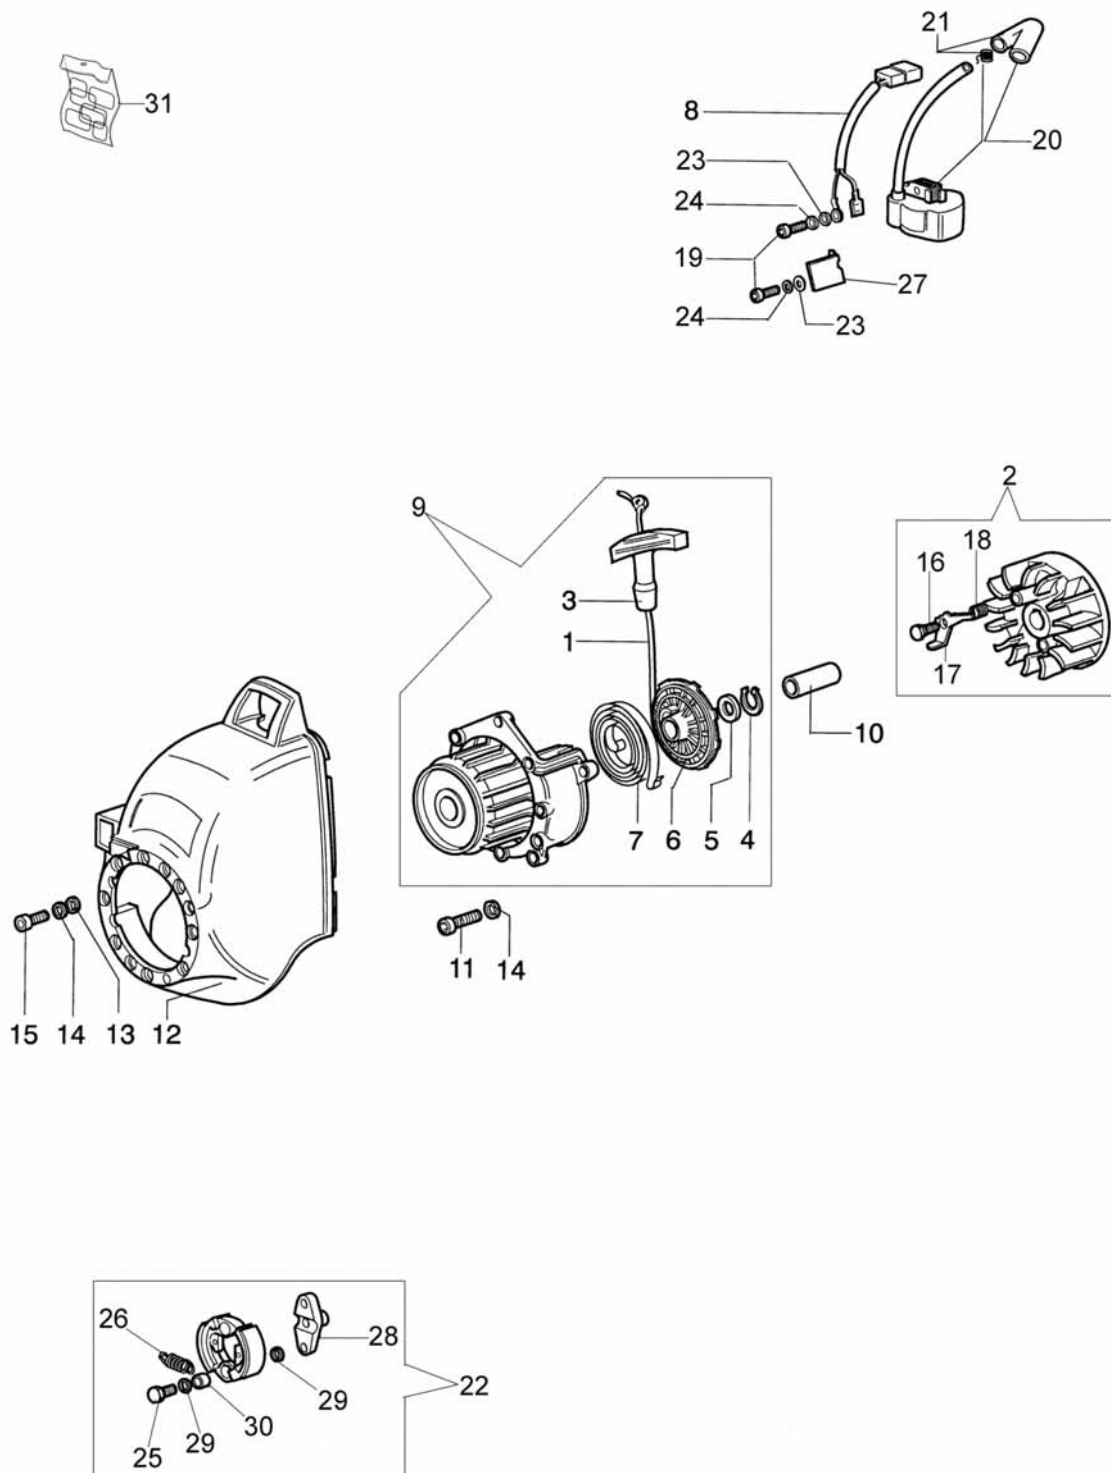

8270 S - Starter assy and clutch

Ref.Nu	Qty	Part number	Description	Validity from	Validity till	Notes	Bulletin
1	1	4160125R	Starter rope				
2	1	4161264BR	Flywheel				
3	1	4191020A	Handle				
4	1	3024018R	Ring				
5	1	4161150R	Ring				
6	1	4161148AR	Pulley				
7	1	004000132R	Spring				
8	1	4162266A	Cable				
9	1	4161160AR	Starter assy				
10	2	4160072R	Spacer				
11	1	3801010R	Screw				
12	1	61010027R	Cover				
13	4	3916005	Washer				
14	4	3916006	Washer				
15	4	3801009	Screw				
16	1	4161151	Pin				
17	1	4138441	Pawl				
18	1	4161186A	Spring				
19	2	3801003	Screw				
20	1	4138722R	Ignition coil				
21	1	4098064R	Spark plug cap				
22	1	4161202R	Clutch				
23	2	3916004	Washer				
24	2	3819005	Washer				
25	2	3806035	Screw				
26	1	4161200	Spring				
27	1	4160146AR	Deflector				
28	1	4161199	Clutch driver				
29	2	3918007	Washer				
30	2	4161201	Bushing				
31	1	61032054	Labels kit