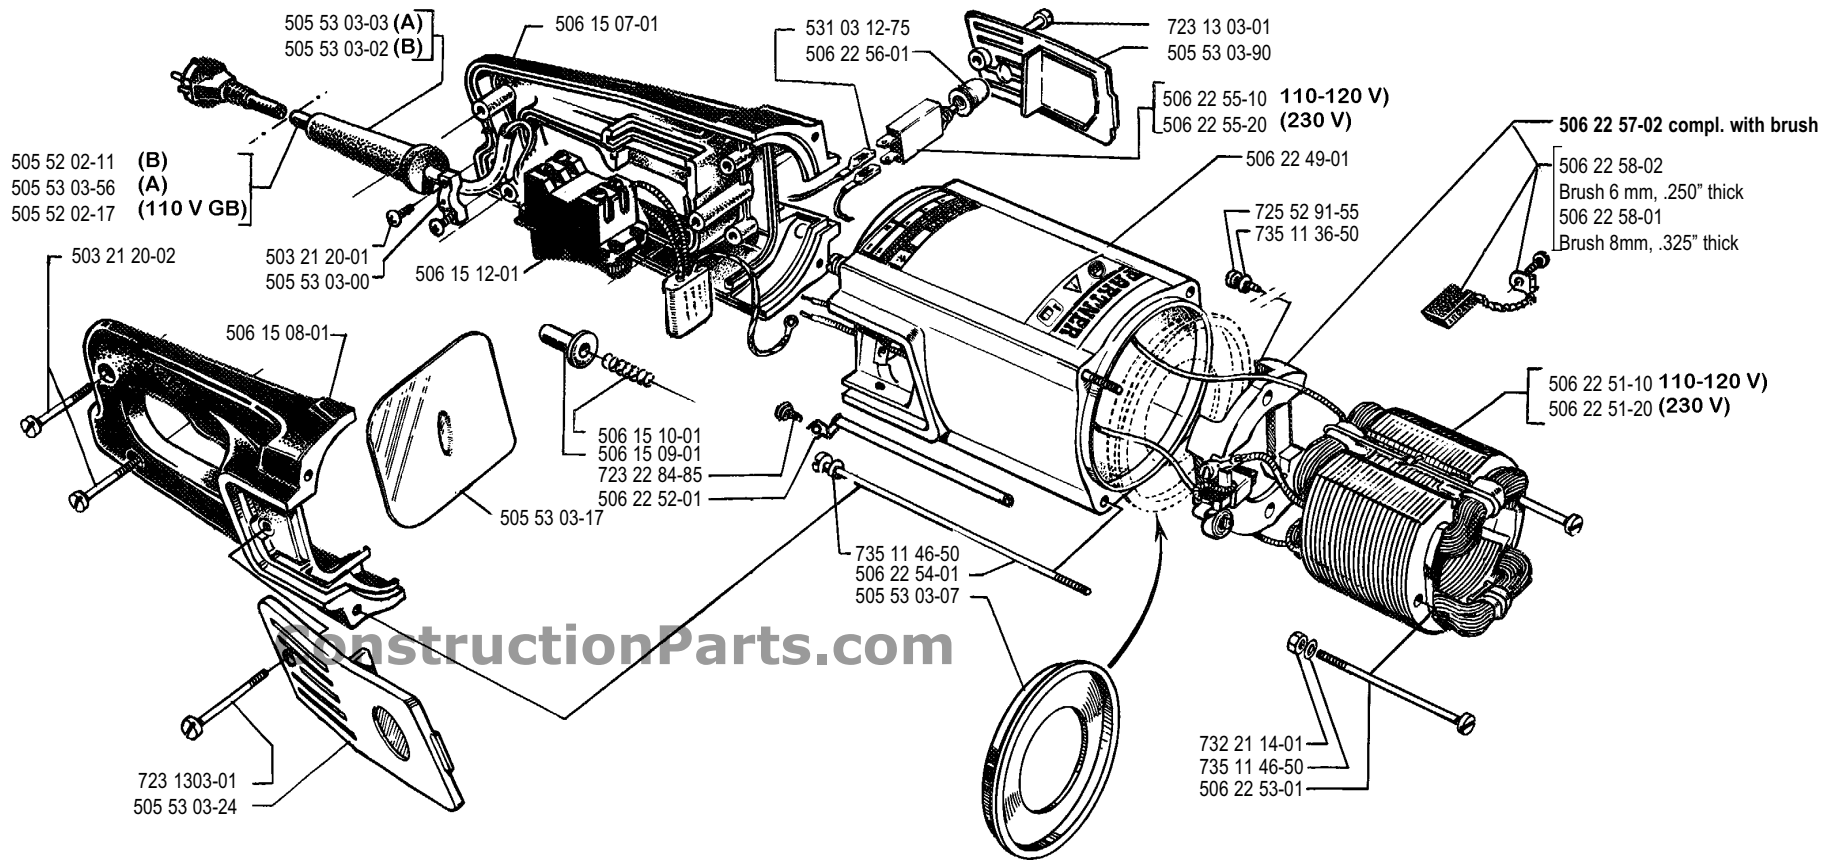

PARTNER

888-634-4289

Illustrated Parts List 2000-05 CD

K2300 EL - 12" 1993 - 2000

K2300 EL - 14" 1997 - 2000

108 30 01-12

ConstructionParts.com

888-634-4289 **PARTNER**[®]

ConstructionParts.com

A = 100-120 V
 B = 230 V
 C = 100 V Japan
 D = 115 V USA
 E = 120 V CSA/Canada

ConstructionParts.com