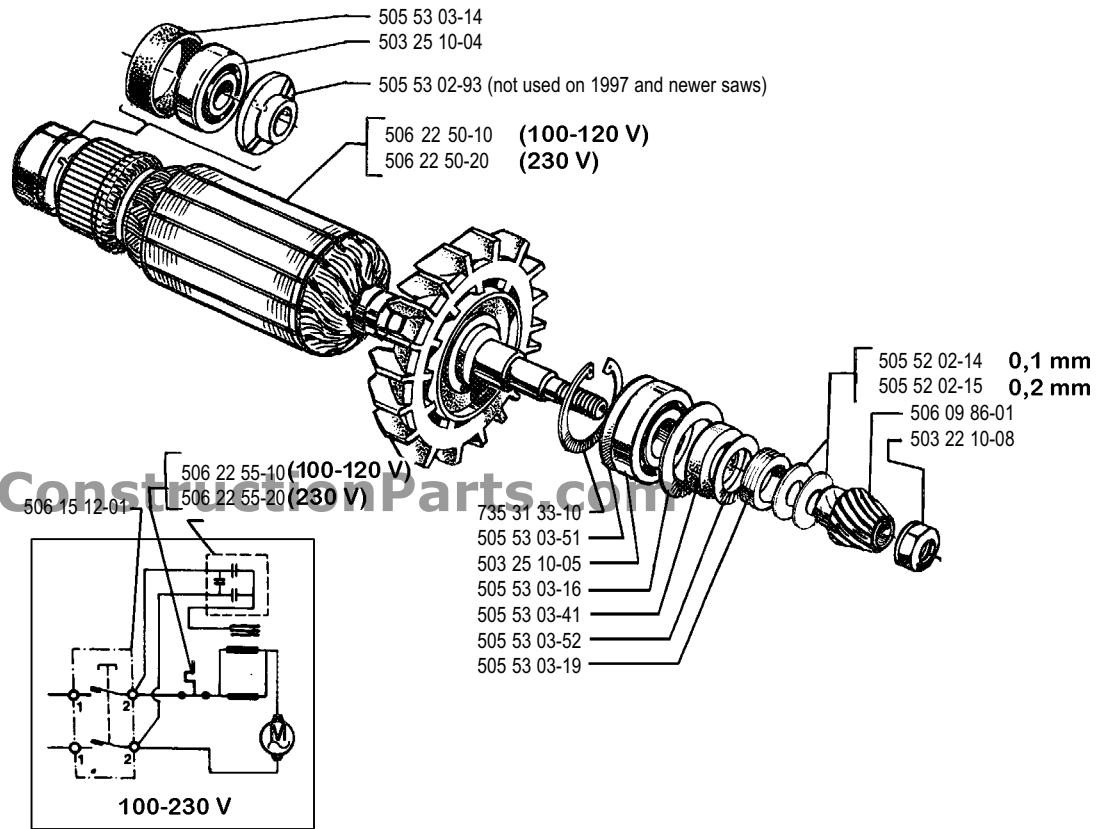

PARTNER

888-634-4289

Illustrated Parts List 2000-05 CD

K2300 EL - 12" 1993 - 2000

K2300 EL - 14" 1997 - 2000

108 30 01-12

ConstructionParts.com

888-634-4289 **PARTNER**[®]

ConstructionParts.com

A = 100-120 V
 B = 230 V
 C = 100 V Japan
 D = 115 V USA
 E = 120 V CSA/Canada

ConstructionParts.com