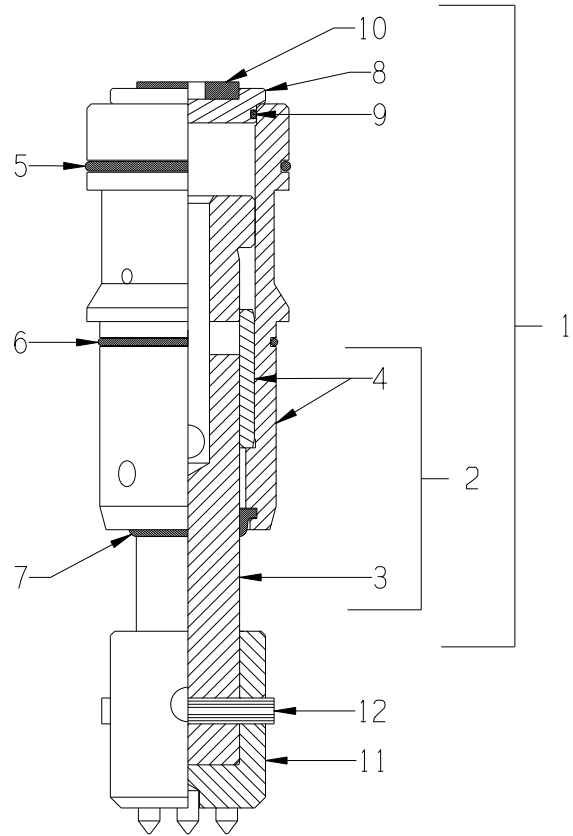

ILLUSTRATION 4: PISTON & CYLINDER ASSEMBLY

ITEM #	PART #	DESCRIPTION	QTY.*
1	63010	PISTON & CYLINDER ASSY. (ITEMS 2 - 10)	3
2	63010S	PISTON & CYLINDER SET (ITEMS 3 & 4)	1
3	63018	PISTON	1
4	63070	CYLINDER & LINER ASSEMBLY	1
5	63016	O-RING #231, 1/8 X 2-5/8"ID	1
6	63013	O-RING #133, 3/32 X 1-13/16"ID	1
7	63019	WIPER RING, PISTON	1
8	63012	CAP, CYLINDER TOP	1
9	63017	O-RING #141, 3/32 X 2-5/16"ID	1
10	63011	INSERT, TOP CAP	1
11	18810 18820	TUNGSTEN CARBIDE BIT W/ PIN (ITEM 12) UNIVERSAL BIT W/ PIN, 5-POINT UNIVERSAL BIT W/ PIN, 9-POINT	1
12	63056	PIN, H.D. COILED SPRING 3/8 X 2-1/2 (INCLUDED W/ ITEM 11)	1

*NOTE: THERE ARE 3 TOTAL ASSEMBLIES (ITEM 1) PER SCABBLER.
QUANTITIES FOR ITEMS 2 THRU 10 ARE BASED ON 1 ASSEMBLY.
ITEMS 11 & 12 ARE NOT INCLUDED WITH THE 63010 ASSEMBLY.