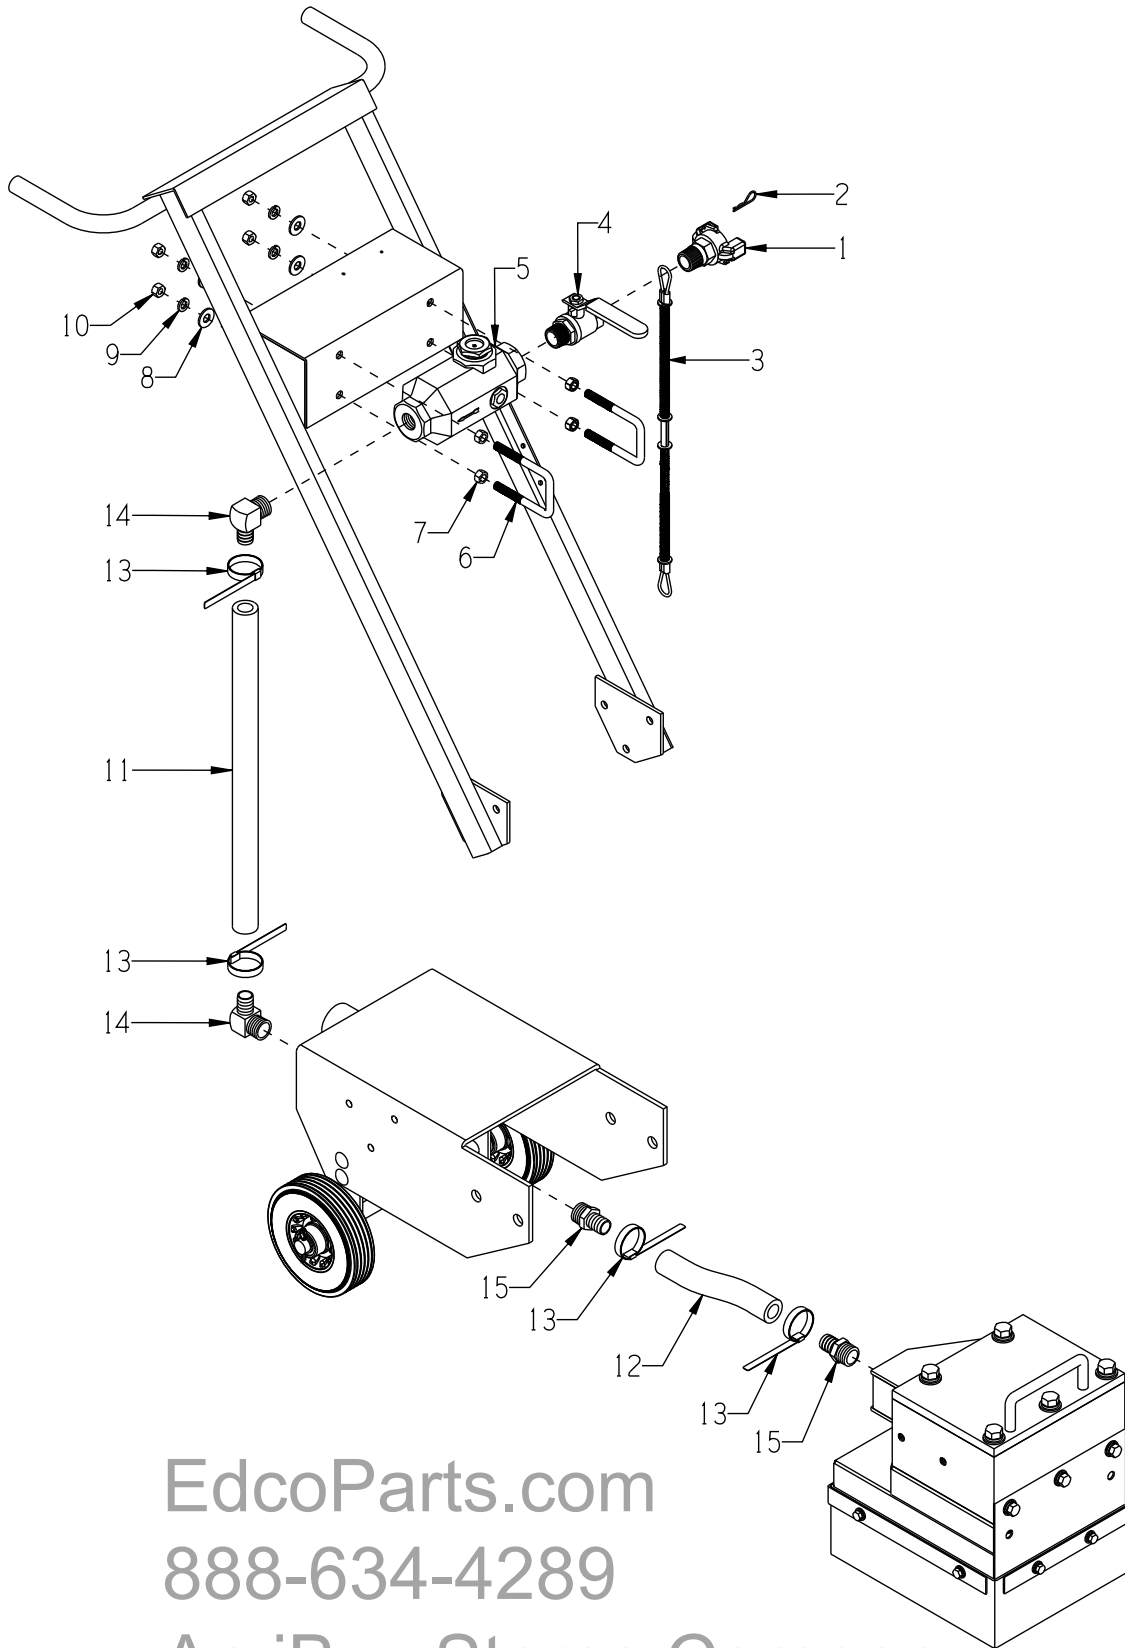

ILLUSTRATION 2: LUBRICATOR & AIR HOSE GROUPING

EdcoParts.com

888-634-4289

An iBuy Stores Company

PARTS LISTING - ILLUSTRATION 2: LUBRICATOR & AIR HOSE GROUPING			
ITEM #	PART #	DESCRIPTION	QTY.
1	63067	COUPLER, AIR HOSE, 3/4 MPT	1
2	61066	PIN, HAIR COTTER .080" X 1-9/16"OAL	1
3	63040	CABLE, WHIPCHEK SAFETY 1/8 X 20-1/4	1
4	63213	VALVE, BALL 3/4FPT X 3/4MPT, CD-3	1
5	63212	LUBRICATOR, 1/2 PINT, 3/4"NPT, CD-3	1
6	63214C	U-BOLT, SQ. BEND, 2 X 3.5, CD-3 NOTE: CUT 7/8" OFF P/N 63214	2
7	-----	NUT, HEX 3/8-16 (INCLUDED W/ U-BOLT)	4
8	-----	WASHER, FLAT 3/8 (INCLUDED W/ U-BOLT)	4
9	10025	WASHER, FLAT 3/8 SAE ZINC	4
10	10404	NUT, HEX 3/8-16 ZINC	4
11	63218	HOSE, AIR 3/4"ID X 19"L, CD-3	1
12	63219	HOSE, AIR 3/4"ID X 6-7/8"L, CD-3	1
13	63071	CLAMP, HOSE 1-3/8"ID X 3/8"W X .025	4
14	63215	BARB ELBOW 90, 3/4HOSE X 3/4MPT	2
15	63216	BARB, 3/4HOSE X 3/4MPT (BRASS)	2

EdcoParts.com

888-634-4289

An iBuy Stores Company