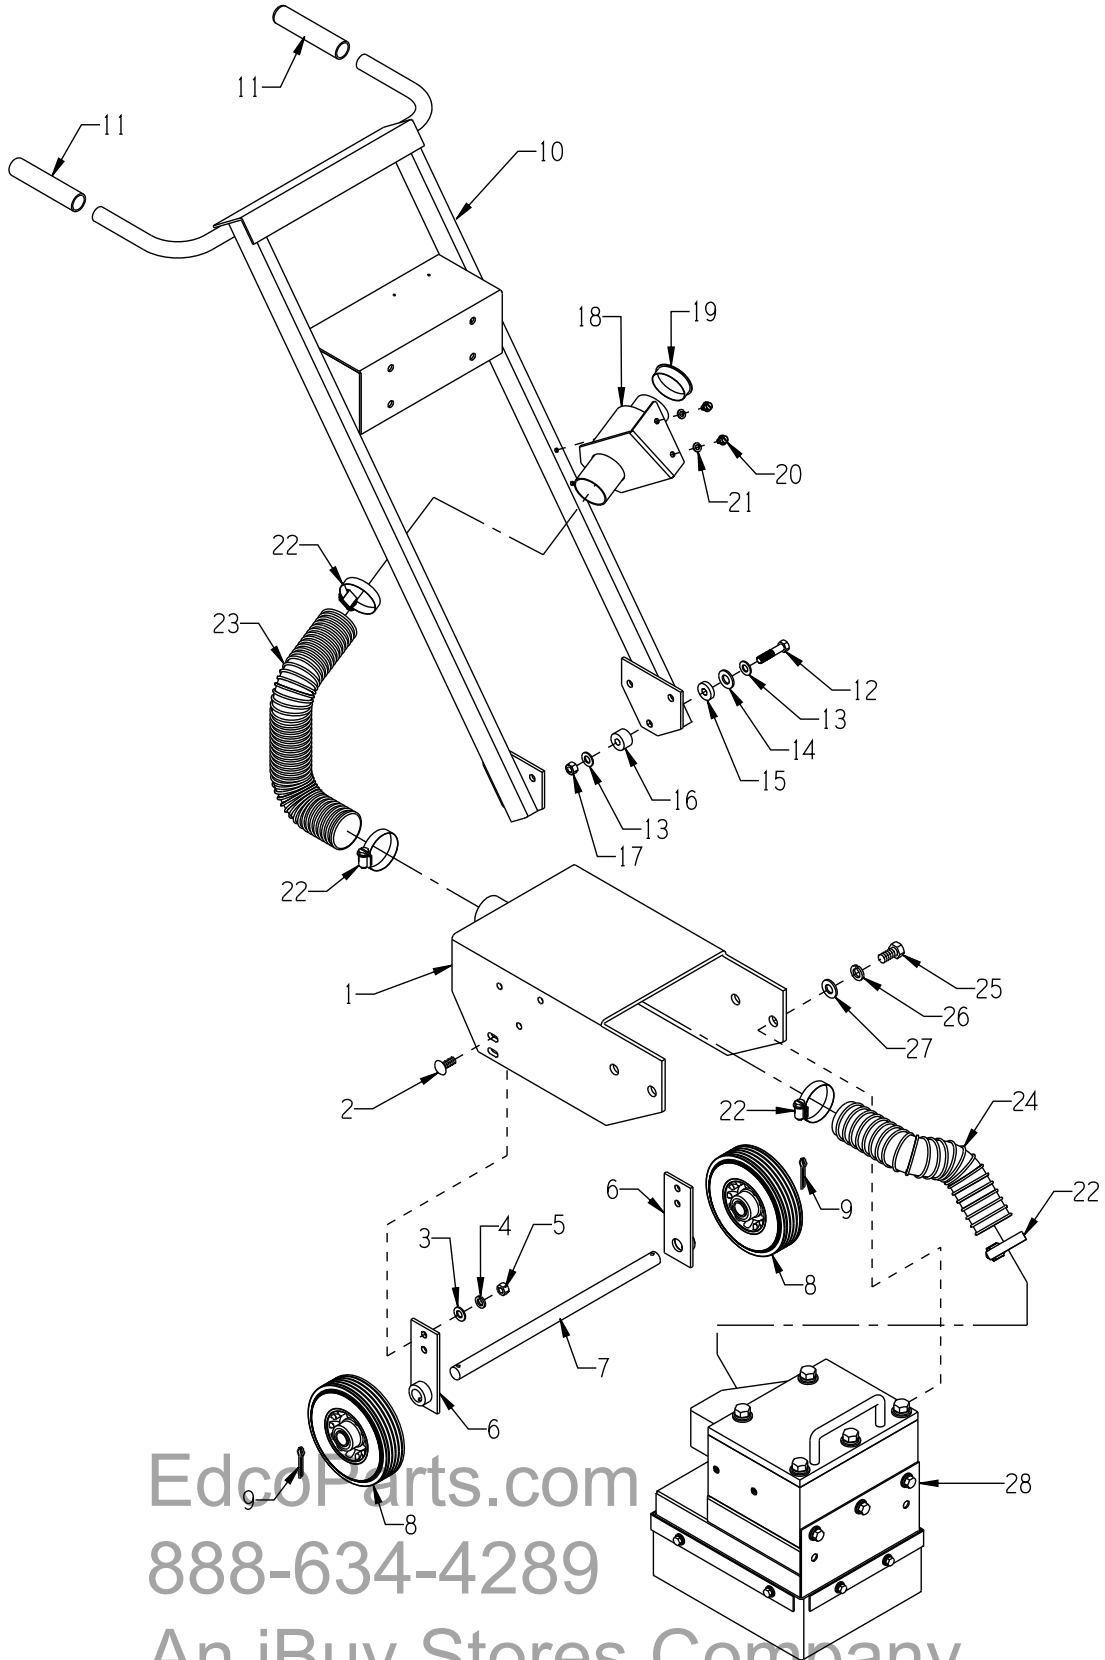

REVISED STARTING
SERIAL # 150310169

PARTS LIST MANUAL

Model CD-3

3-Head Air Powered Scabbler
EdcoParts.com
Part No. 63200

888-634-4289

An iBuy Stores Company

ILLUSTRATION 1: MAIN GROUPING

EdcoParts.com
888-634-4289
An iBuy Stores Company

PARTS LISTING - ILLUSTRATION 1: MAIN GROUPING			
ITEM #	PART #	DESCRIPTION	QTY.
1	63201	MAIN FRAME, CD-3	1
2	10802	BOLT, CARRIAGE 3/8-16 X 1 ZINC	4
3	10025	WASHER, FLAT 3/8 SAE ZINC	4
4	10811	WASHER, LOCK 3/8 ZINC	4
5	10004	NUT, HEX LOCK 3/8-24 ZINC	4
6	63217	BRACKET, AXLE SHAFT, CD-3	2
7	63207	AXLE SHAFT, CD-3, 3/4 X 15-9/32	1
8	80028	WHEEL 6 X 2 X 3/4"BRG.	2
9	10306	PIN, COTTER 3/16 X 1-1/2	2
10	63208	HANDLE BAR, CD-3	1
11	63211	GRIP, BLACK VINYL FOAM 7/8 X 4-3/4"	2
12	10029	SCREW, CAP 3/8-24 X 1-3/4	6
13	10025	WASHER, FLAT 3/8 SAE ZINC	12
14	10312	WASHER, FLAT 1/2 SAE ZINC	6
15	56018	BUSHING, RUBBER 1"OD X 3/8"ID X 1/4	6
16	10034	BUSHING, RUBBER 1"OD X 3/8ID X 5/8T	6
17	10004	NUT, HEX LOCK 3/8-24 ZINC	6
18	86347	BRACKET, MULTI-VAC PORT 2-3"	1
19	65021	CAP/PLUG 2" RED PLASTIC, FLANGED	1
20	10846	SCREW, CAP STSHW 1/4-20 X 1/2	2
21	10038	WASHER, LOCK 1/4 ZINC	2
22	10766	CLAMP, HOSE, SAE #32, ADJ. TO 2-1/2	4
23	63222	HOSE, FLEXIBLE 2"ID X 15"L, CD-3	1
24	63221	HOSE, FLEXIBLE 2"ID X 11-1/2"L,CD-3	1
25	10914	SCREW, CAP 1/2-13 X 1	4
26	10045	WASHER, LOCK 1/2 ZINC	4
27	10312	WASHER, FLAT 1/2 SAE ZINC	4
28	-----	CYLINDER BLOCK ASSEMBLY (REFER TO ILLUS. 3 FOR BREAKDOWN)	1