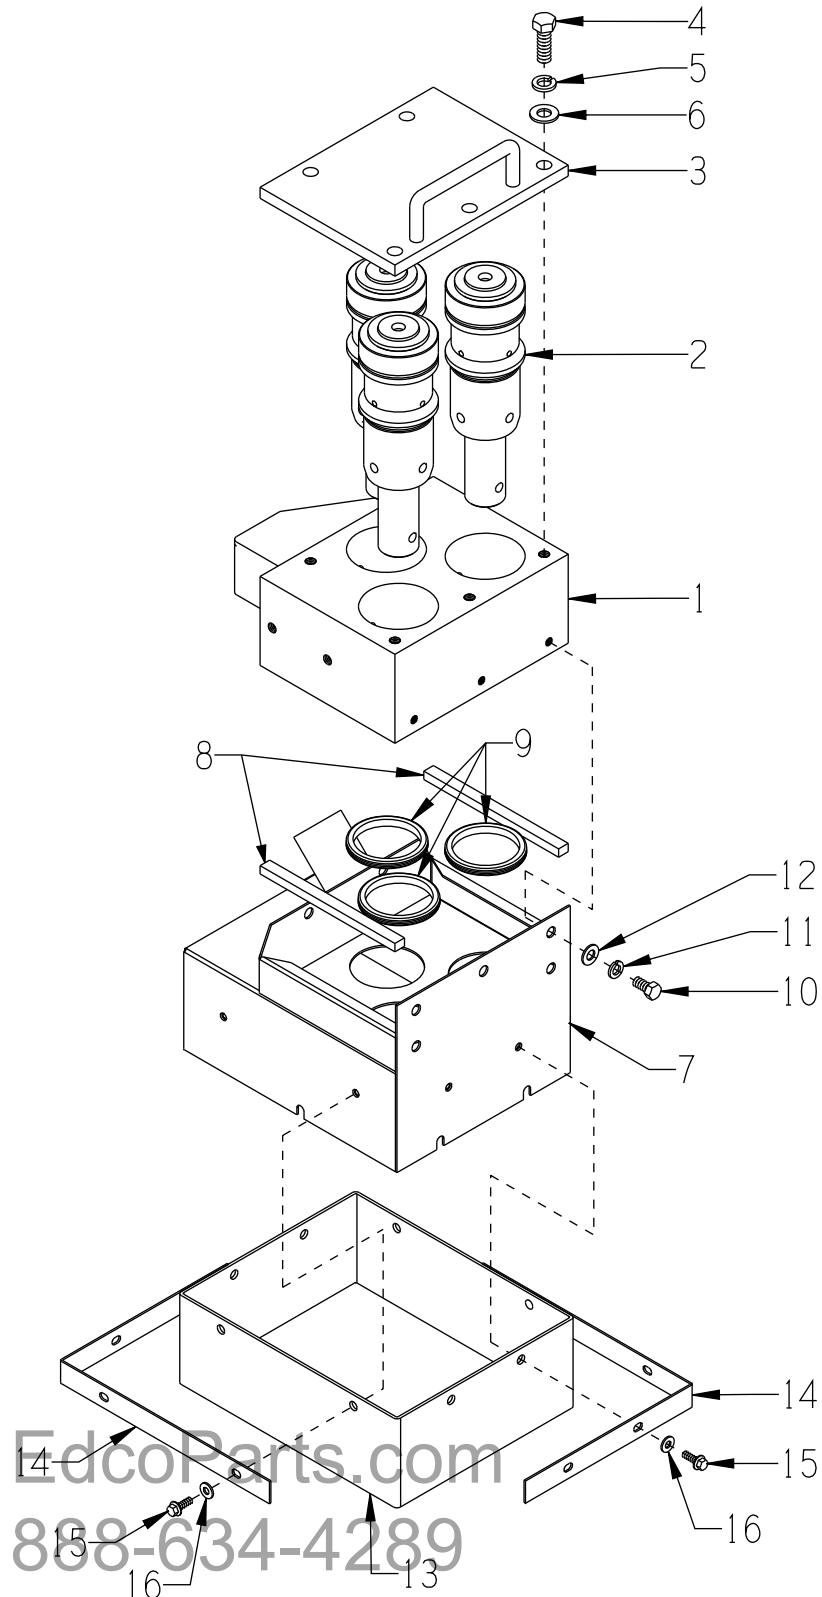

ILLUSTRATION 3: CYLINDER BLOCK GROUPING

PARTS LISTING - ILLUSTRATION 3: CYLINDER BLOCK GROUPING			
ITEM #	PART #	DESCRIPTION	QTY.
1	63203	BLOCK WELDMENT, CYLINDER, CD-3	1
2	63010	PISTON & CYLINDER ASSEMBLY, CD-3/5 (REFER TO ILLUS. 4 FOR BREAKDOWN)	3
3	63202	PLATE, CYLINDER BLOCK TOP, CD-3	1
4	10356	SCREW, CAP 1/2-13 X 1-1/2	5
5	10045	WASHER, LOCK 1/2 ZINC	5
6	10312	WASHER, FLAT 1/2 SAE ZINC	5
7	63204	EXHAUST BOX, CD-3	1
8	63224	SEALING STRIP, EXHAUST BOX 1/2"W x 3/8"THK x 7"L	2
9	63110	GROMMET 2-1/2ID X 1/16GRV.X 2-3/4GD	3
10	10907	SCREW, CAP 3/8-16 X 3/4	5
11	10811	WASHER, LOCK 3/8 ZINC	5
12	10025	WASHER, FLAT 3/8 SAE ZINC	5
13	63206	RUBBER SKIRT, 4 X 41-1/2, CD-3	1
14	63205	STRAP, RUBBER SKIRT, CD-3	2
15	11811	BOLT, FLANGE 1/4-20 X 3/4 ZINC	8
16	10602	WASHER, FLAT 1/4 SAE ZINC	8

EdcoParts.com

888-634-4289

An iBuy Stores Company