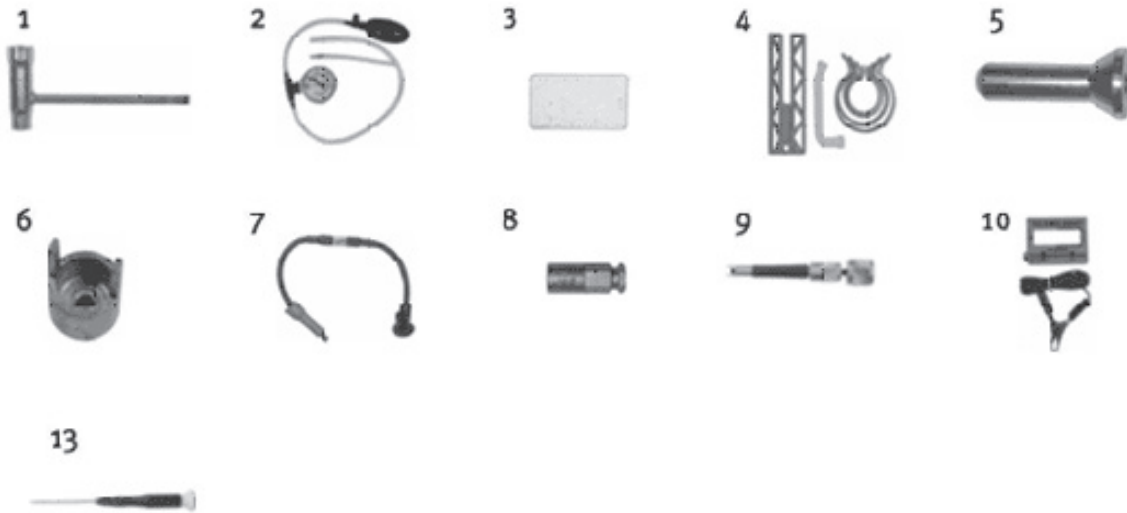

Replacement Parts & Accessories Price List

RZ60/603GC Gas Concrete Saw

Effective January 1, 2019

TABLE OF CONTENTS

RZ60/603GC Gas Saw

ITEM DESCRIPTION	KEY	PAGE
RZ60/603GC Gas Saw Service Items	n/a	4
Cylinder & Piston Assembly	A	5
Crankcase Assembly	B	6
Clutch & Crankshaft Assembly	C	7
Muffler Assembly	D	8
Carburetor Assembly	E	9
Fuel Tank Assembly	F	10
Flywheel Assembly	G	11
Ignition Assembly	H	12
Starter Assembly	I	13
Air Filter Assembly	J	14
Water Deliver System	K	15
Side Cover Assembly	L	16
Carburetor Repair Kit	M	17

SERVICE ITEMS

RZ60/603GC Gas Saw

Key #	Part No.	Description
1	71521	Scrench 13-19 mm
2	71541	Pressure Gauge Bulb
3	71542	Coil/Flywheel Timing Shim
4	71543	Cylinder Assembly Clamps & Piston Stop
5	73462	Main Bearing Driver Tool
6	71546	Shock Absorber Tool
7	71547	Spark Tester
8	71548	Flywheel Disassembly Tool
9	71550	Limiter Cap Puller
10	71565	Electronic Tachometer
13	71573	Tuning Screwdriver
Not Shown	571227	2-Stroke Oil, 50:1 Mix, 2.6 oz (6-Pack)
Not Shown	571228	2-Stroke Oil, 50:1 Mix, 2.6 oz (158 ml) (24-Pack)

Key #	Part No.	Description
A06	505403	Wrist Pin Needle Bearing
A11	73874	Cylinder Bolt
A16	505439	Cylinder Base Gasket
A17	73199	Spark Plug
A25	505428	Complete Cylinder & Piston Assembly
A60	71642	Decompression Valve

Key #	Part No.	Description
C08	505434	Clutch Spring
C10	505423	Crankcase Seal Retainer
C11	540139	Crankshaft Retainer Seal
C14	505421	Clutch Spacer
C16	505442	Clutch
C17	505436	Clutch Spacer Inside
C20	505378	Clutch Bearing
C21	70949	8T Rim Sprocket Kit
C23	73940	Bolt
C24	73285	Washer
C26	505422	Clutch Cup with Splined Adaptor