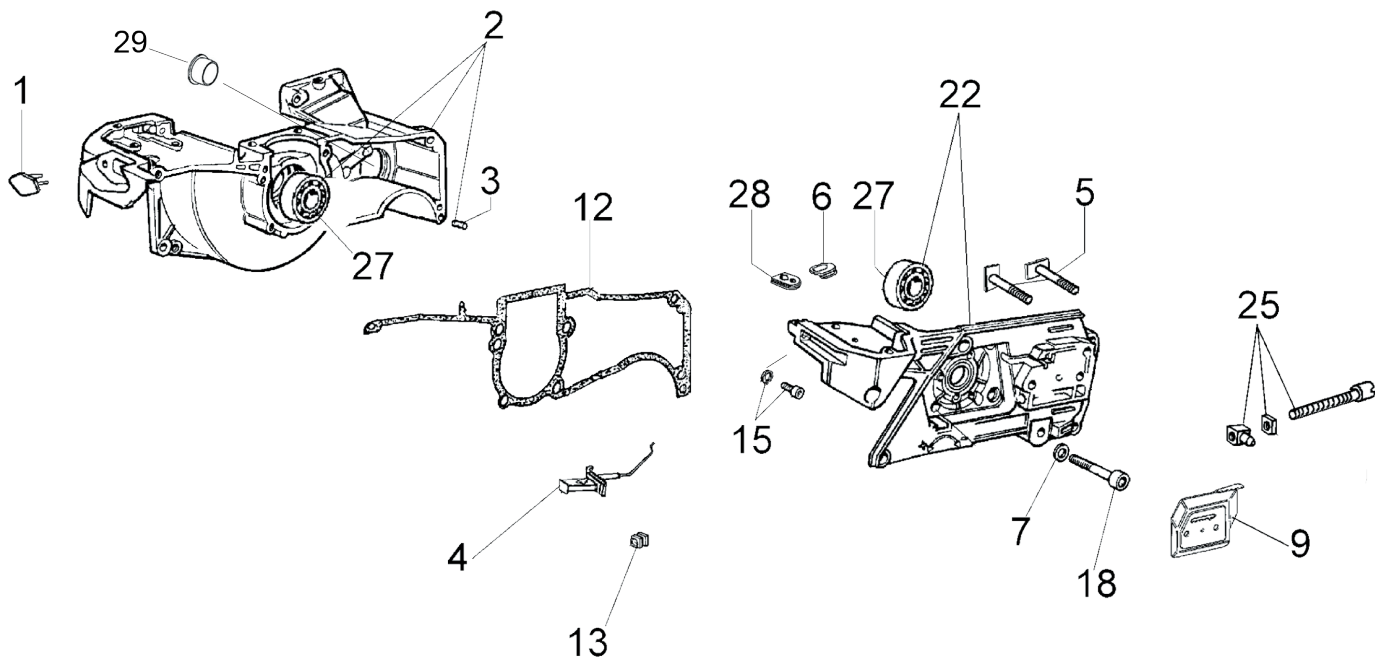

SERVICE ITEMS

RZ60/603GC Gas Saw

Key #	Part No.	Description
1	71521	Scrench 13-19 mm
2	71541	Pressure Gauge Bulb
3	71542	Coil/Flywheel Timing Shim
4	71543	Cylinder Assembly Clamps & Piston Stop
5	73462	Main Bearing Driver Tool
6	71546	Shock Absorber Tool
7	71547	Spark Tester
8	71548	Flywheel Disassembly Tool
9	71550	Limiter Cap Puller
10	71565	Electronic Tachometer
13	71573	Tuning Screwdriver
Not Shown	571227	2-Stroke Oil, 50:1 Mix, 2.6 oz (6-Pack)
Not Shown	571228	2-Stroke Oil, 50:1 Mix, 2.6 oz (158 ml) (24-Pack)

Key #	Part No.	Description
A06	505403	Wrist Pin Needle Bearing
A11	73874	Cylinder Bolt
A16	505439	Cylinder Base Gasket
A17	73199	Spark Plug
A25	505428	Complete Cylinder & Piston Assembly
A60	71642	Decompression Valve

Key #	Part No.	Description
B01	505407	Crankcase Plug
B02	505410	Crankcase
B03	73281	Crankcase Dowel Pin
B04	505409	Choke Lever
B05	509555	Bar Mounting Stud
B06	505408	Crankcase Grommet
B07	73897	Washer
B09	505467	Bar Mount Pad Cover Plate
B12	505440	Crankcase Gasket
B13	73955	Choke Lever Bushing
B15	73930	Crankcase Bolt
B18	509709	Screw, 5 x 50 mm
B22	505427	Crankcase
B25	505393	Tensioner
B27	505375	Crankshaft Bearing
B28	505627	Fuel Line Grommet
B29	512461	Tank Plug

Key #	Part No.	Description
C08	505434	Clutch Spring
C10	505423	Crankcase Seal Retainer
C11	540139	Crankshaft Retainer Seal
C14	505421	Clutch Spacer
C16	505442	Clutch
C17	505436	Clutch Spacer Inside
C20	505378	Clutch Bearing
C21	70949	8T Rim Sprocket Kit
C23	73940	Bolt
C24	73285	Washer
C26	505422	Clutch Cup with Splined Adaptor