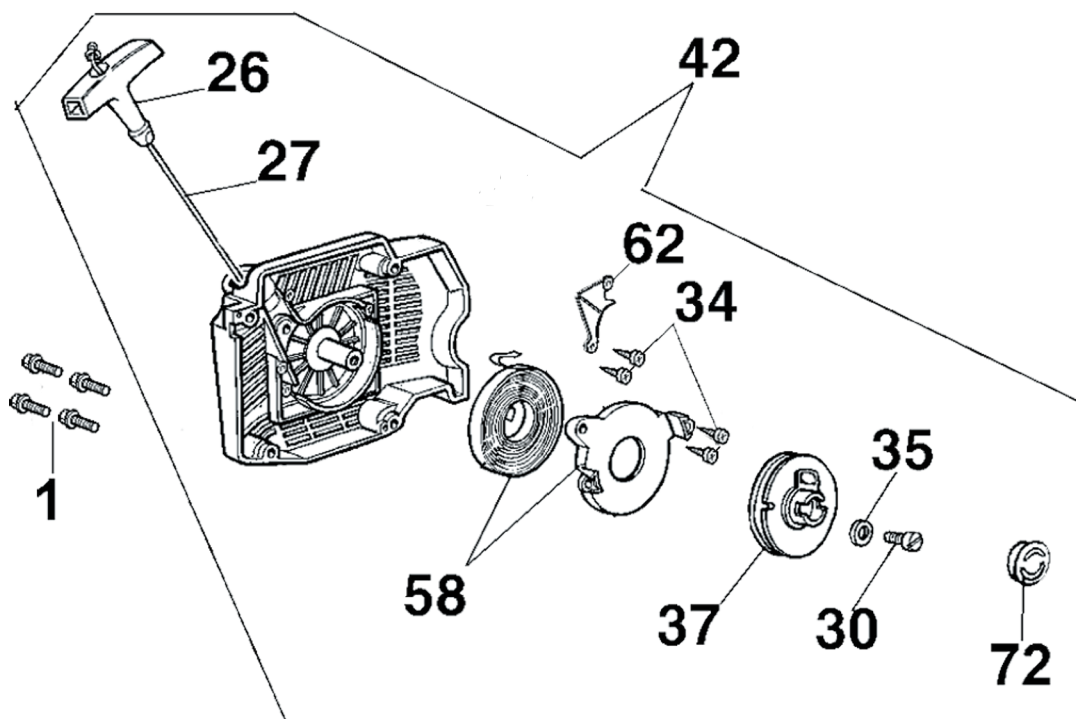

Key #	Part No.	Description
C08	505434	Clutch Spring
C10	505423	Crankcase Seal Retainer
C11	540139	Crankshaft Retainer Seal
C14	505421	Clutch Spacer
C16	505442	Clutch
C17	505436	Clutch Spacer Inside
C20	505378	Clutch Bearing
C21	70949	8T Rim Sprocket Kit
C23	73940	Bolt
C24	73285	Washer
C26	505422	Clutch Cup with Splined Adaptor

Key #	Part No.	Description
C01	505381	Crankshaft Seal Flywheel Side
C02	505375	Crankshaft Bearing
C04	505381	Crankshaft Seal
C05	509487	Crankshaft Bushing
C06	505403	Wrist Pin Needle Bearing
C07	505397	Crankshaft Assembly

Key #	Part No.	Description
E01	73866	Screw
E02	73867	Intake Manifold Clamp
E03	505383	Intake Manifold
E21	73898	Carburetor Pulse Tube
E32	73888	Carburetor Spring
E36	73897	Washer
E38	505469	Screw & Washer
E49	73901	Outer Intake Manifold Flange Screw
E54	505411	Carburetor Mounting Bracket
E55	517742	Carburetor, Walbro
E63	505384	Outer Intake Manifold Flange
E64	507427	Outer Intake Manifold
E65	505391	Adjustment Guide
E69	71751	Breather Tube Body

Key #	Part No.	Description
G31	505438	Flywheel Shroud
G45	505399	Flywheel
G48	73891	Nut
G51	73911	Washer
G57	73912	Washer
G71	508852	Starter Pawl Assembly

Key #	Part No.	Description
H39	73285	Washer
H40	73241	Spark Plug Boot w/ Spring
H41	73917	Spark Plug Spring
H43	73919	Ignition Toggle Cable
H44	505426	Ignition Coil
H47	73237	Ignition Toggle Switch
H53	73914	Screw
H56	73890	Washer
H59	73239	Ignition Toggle Switch Nut
H61	73238	Ignition Toggle Plate On/Off
H66	71449	Toggle Switch Connecting Plate