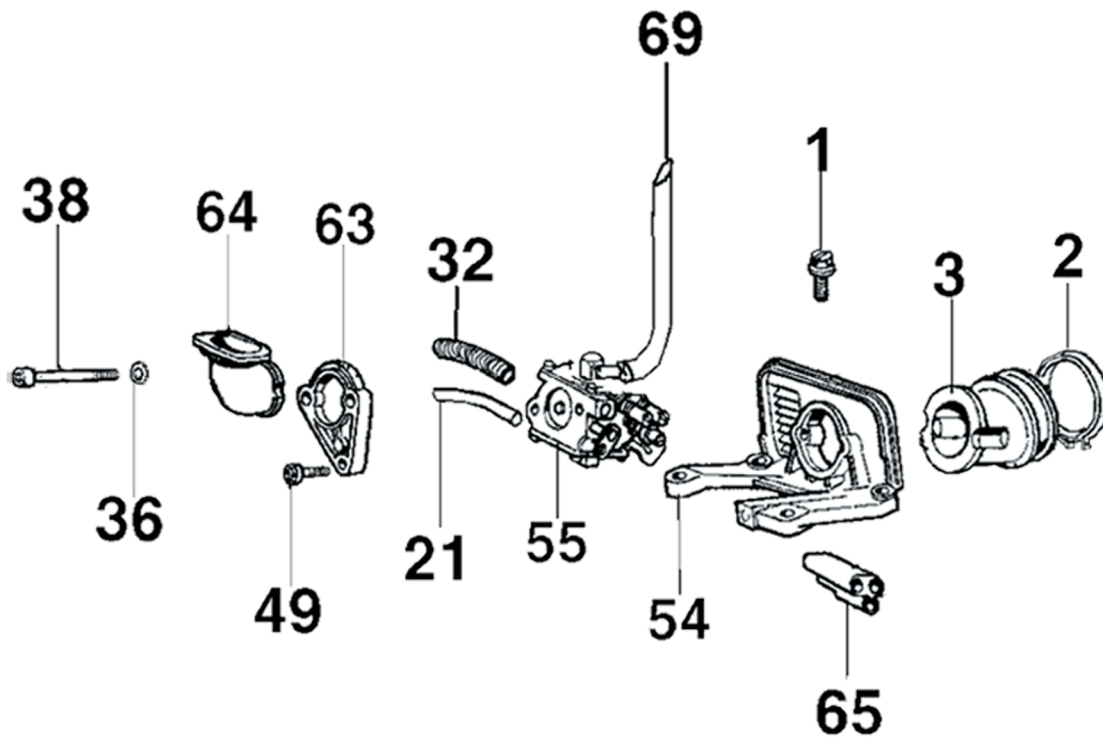

Key #	Part No.	Description
E01	73866	Screw
E02	73867	Intake Manifold Clamp
E03	505383	Intake Manifold
E21	73898	Carburetor Pulse Tube
E32	73888	Carburetor Spring
E36	73897	Washer
E38	505469	Screw & Washer
E49	73901	Outer Intake Manifold Flange Screw
E54	505411	Carburetor Mounting Bracket
E55	517742	Carburetor, Walbro
E63	505384	Outer Intake Manifold Flange
E64	507427	Outer Intake Manifold
E65	505391	Adjustment Guide
E69	71751	Breather Tube Body