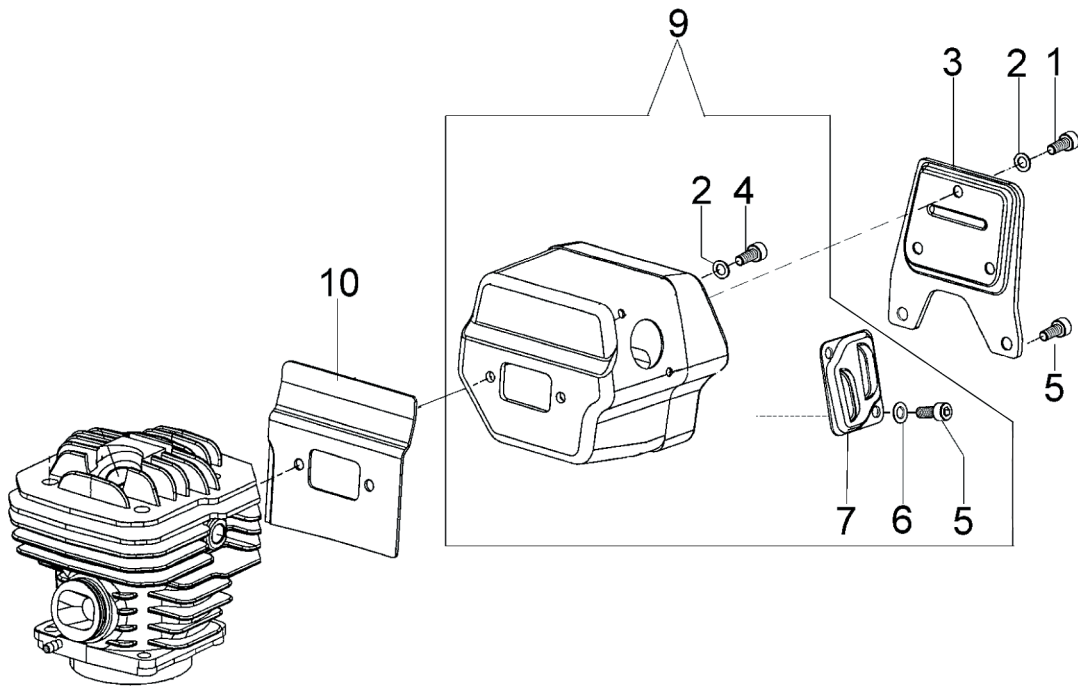

Key #	Part No.	Description
A06	505403	Wrist Pin Needle Bearing
A11	73874	Cylinder Bolt
A16	505439	Cylinder Base Gasket
A17	73199	Spark Plug
A25	505428	Complete Cylinder & Piston Assembly
A60	71642	Decompression Valve

Key #	Part No.	Description
B01	505407	Crankcase Plug
B02	505410	Crankcase
B03	73281	Crankcase Dowel Pin
B04	505409	Choke Lever
B05	509555	Bar Mounting Stud
B06	505408	Crankcase Grommet
B07	73897	Washer
B09	505467	Bar Mount Pad Cover Plate
B12	505440	Crankcase Gasket
B13	73955	Choke Lever Bushing
B15	73930	Crankcase Bolt
B18	509709	Screw, 5 x 50 mm
B22	505427	Crankcase
B25	505393	Tensioner
B27	505375	Crankshaft Bearing
B28	505627	Fuel Line Grommet
B29	512461	Tank Plug

Key #	Part No.	Description
C08	505434	Clutch Spring
C10	505423	Crankcase Seal Retainer
C11	540139	Crankshaft Retainer Seal
C14	505421	Clutch Spacer
C16	505442	Clutch
C17	505436	Clutch Spacer Inside
C20	505378	Clutch Bearing
C21	70949	8T Rim Sprocket Kit
C23	73940	Bolt
C24	73285	Washer
C26	505422	Clutch Cup with Splined Adaptor

Key #	Part No.	Description
C01	505381	Crankshaft Seal Flywheel Side
C02	505375	Crankshaft Bearing
C04	505381	Crankshaft Seal
C05	509487	Crankshaft Bushing
C06	505403	Wrist Pin Needle Bearing
C07	505397	Crankshaft Assembly