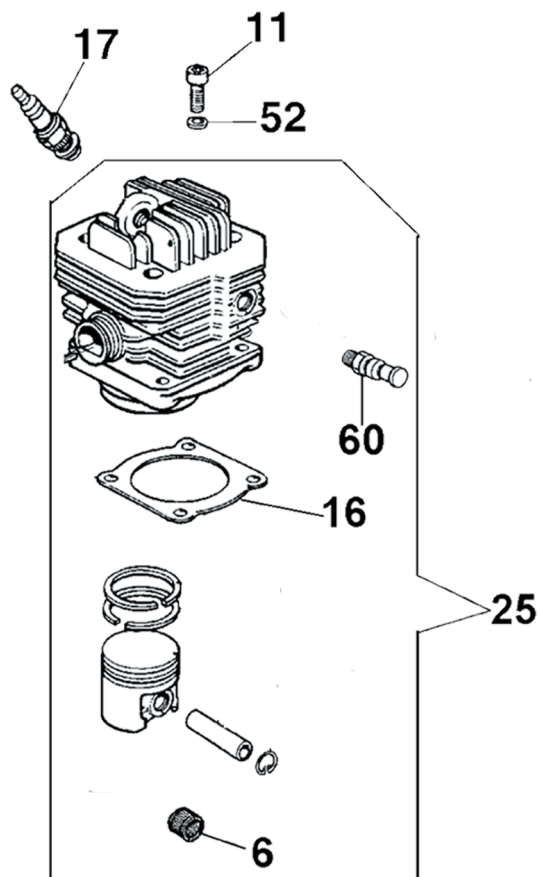

SERVICE ITEMS

RZ60/603GC Gas Saw

Key #	Part No.	Description
1	71521	Scrench 13-19 mm
2	71541	Pressure Gauge Bulb
3	71542	Coil/Flywheel Timing Shim
4	71543	Cylinder Assembly Clamps & Piston Stop
5	73462	Main Bearing Driver Tool
6	71546	Shock Absorber Tool
7	71547	Spark Tester
8	71548	Flywheel Disassembly Tool
9	71550	Limiter Cap Puller
10	71565	Electronic Tachometer
13	71573	Tuning Screwdriver
Not Shown	571227	2-Stroke Oil, 50:1 Mix, 2.6 oz (6-Pack)
Not Shown	571228	2-Stroke Oil, 50:1 Mix, 2.6 oz (158 ml) (24-Pack)

Key #	Part No.	Description
A06	505403	Wrist Pin Needle Bearing
A11	73874	Cylinder Bolt
A16	505439	Cylinder Base Gasket
A17	73199	Spark Plug
A25	505428	Complete Cylinder & Piston Assembly
A60	71642	Decompression Valve

Key #	Part No.	Description
B01	505407	Crankcase Plug
B02	505410	Crankcase
B03	73281	Crankcase Dowel Pin
B04	505409	Choke Lever
B05	509555	Bar Mounting Stud
B06	505408	Crankcase Grommet
B07	73897	Washer
B09	505467	Bar Mount Pad Cover Plate
B12	505440	Crankcase Gasket
B13	73955	Choke Lever Bushing
B15	73930	Crankcase Bolt
B18	509709	Screw, 5 x 50 mm
B22	505427	Crankcase
B25	505393	Tensioner
B27	505375	Crankshaft Bearing
B28	505627	Fuel Line Grommet
B29	512461	Tank Plug

Key #	Part No.	Description
C08	505434	Clutch Spring
C10	505423	Crankcase Seal Retainer
C11	540139	Crankshaft Retainer Seal
C14	505421	Clutch Spacer
C16	505442	Clutch
C17	505436	Clutch Spacer Inside
C20	505378	Clutch Bearing
C21	70949	8T Rim Sprocket Kit
C23	73940	Bolt
C24	73285	Washer
C26	505422	Clutch Cup with Splined Adaptor