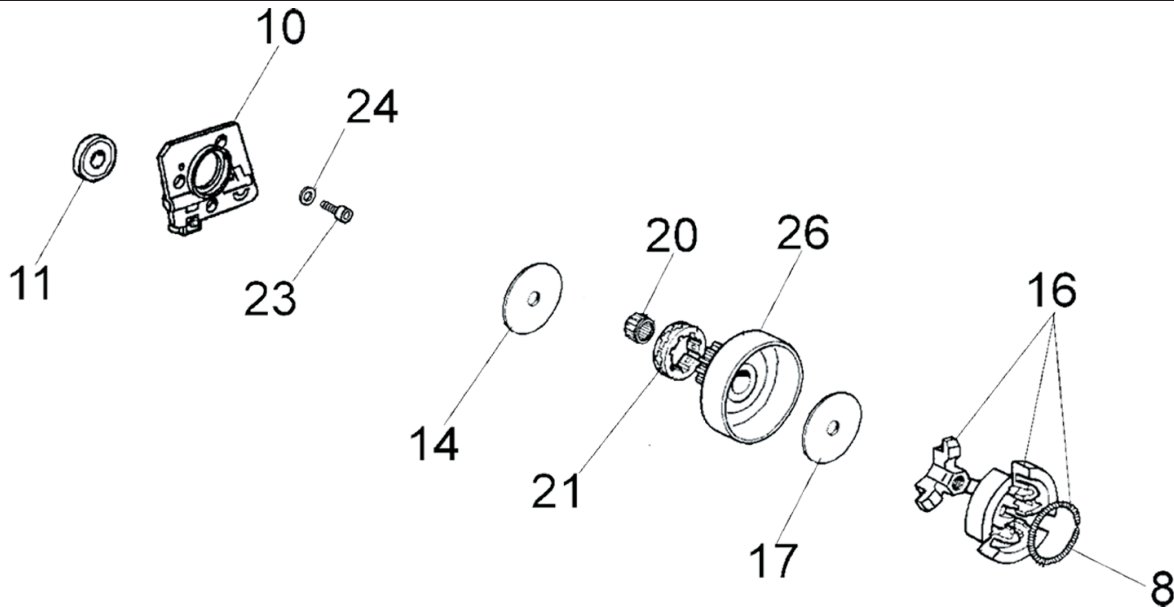

SERVICE ITEMS

RZ60/603GC Gas Saw

Key #	Part No.	Description
1	71521	Scrench 13-19 mm
2	71541	Pressure Gauge Bulb
3	71542	Coil/Flywheel Timing Shim
4	71543	Cylinder Assembly Clamps & Piston Stop
5	73462	Main Bearing Driver Tool
6	71546	Shock Absorber Tool
7	71547	Spark Tester
8	71548	Flywheel Disassembly Tool
9	71550	Limiter Cap Puller
10	71565	Electronic Tachometer
13	71573	Tuning Screwdriver
Not Shown	571227	2-Stroke Oil, 50:1 Mix, 2.6 oz (6-Pack)
Not Shown	571228	2-Stroke Oil, 50:1 Mix, 2.6 oz (158 ml) (24-Pack)

Key #	Part No.	Description
A06	505403	Wrist Pin Needle Bearing
A11	73874	Cylinder Bolt
A16	505439	Cylinder Base Gasket
A17	73199	Spark Plug
A25	505428	Complete Cylinder & Piston Assembly
A60	71642	Decompression Valve

Key #	Part No.	Description
C08	505434	Clutch Spring
C10	505423	Crankcase Seal Retainer
C11	540139	Crankshaft Retainer Seal
C14	505421	Clutch Spacer
C16	505442	Clutch
C17	505436	Clutch Spacer Inside
C20	505378	Clutch Bearing
C21	70949	8T Rim Sprocket Kit
C23	73940	Bolt
C24	73285	Washer
C26	505422	Clutch Cup with Splined Adaptor

Key #	Part No.	Description
C01	505381	Crankshaft Seal Flywheel Side
C02	505375	Crankshaft Bearing
C04	505381	Crankshaft Seal
C05	509487	Crankshaft Bushing
C06	505403	Wrist Pin Needle Bearing
C07	505397	Crankshaft Assembly