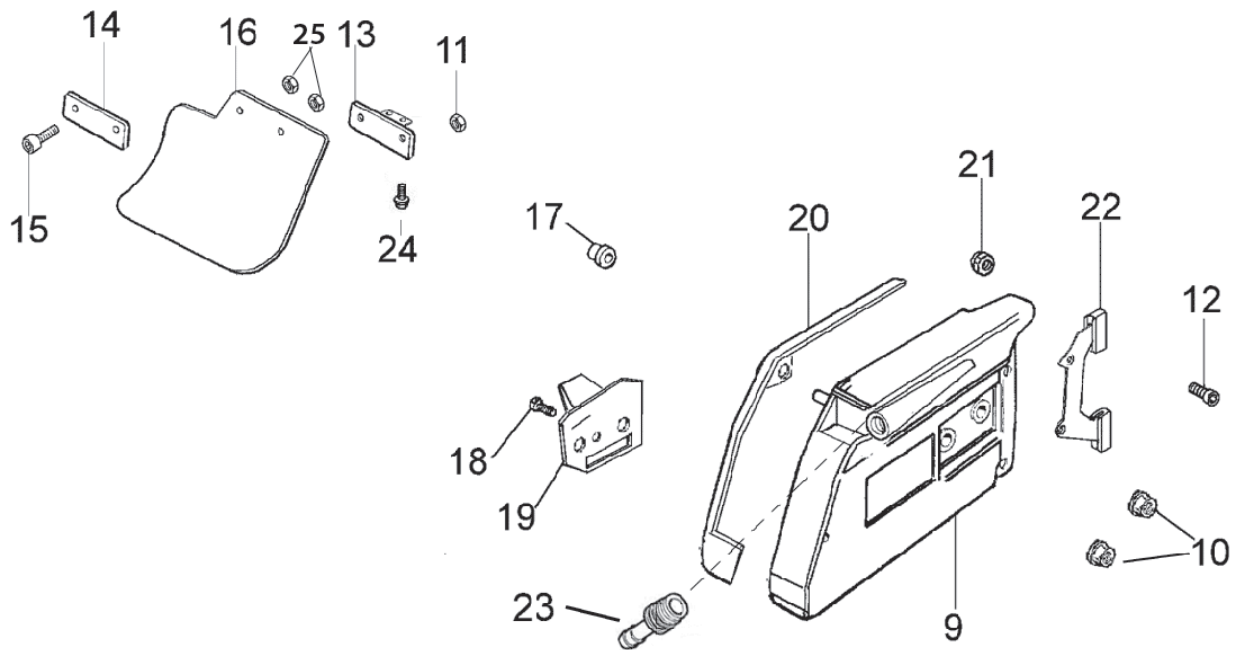

Key #	Part No.	Description
L09	505415	Side Cover
L10	73958	Side Cover Nut
L11	505468	Guard Flap Nut
L12	73982	Screw
L13	505490	Guard Flap Mounting Bracket, Back
L14	505491	Guard Flap Mounting Bracket, Front
L15	71479	Guard Flap Screw
L16	505492	Guard Flap
L17	73310	Rubber Bumper Cover
L18	71487	Screw
L19	505419	Side Cover Plate
L20	505417	Side Cover Gasket
L21	509852	Mounting Nut
L22	505493	Rubber WallWalker
L23	71454	Fitting
L24	73983	Front Handle Bolt