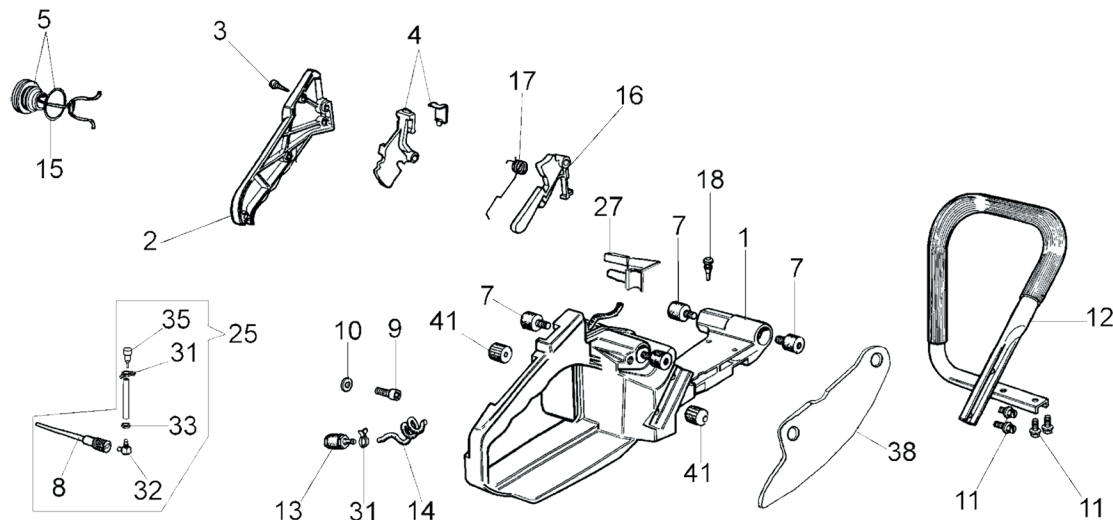

Key #	Part No.	Description
F01	505655	Fuel Tank
F02	505389	Rear Handle Half
F03	73976	Screw
F04	71749	Throttle Lever
F05	71739	Fuel Cap Assembly, with Outer Seal Ring
F07	505658	Shock Absorber with Screw
F08	71751	Breather Tube Body
F09	73982	Screw
F10	73897	Washer
F11	73983	Front Handle Bolt
F12	505424	Front Handle
F13	73459	Fuel Filter
F14	73375	Fuel Line
F15	73448	Fuel Cap O-Ring
F16	73987	Trigger Lockout Lever
F17	73988	Trigger Lockout Lever Spring
F18	73270	Bumper, Shock Absorber, Fuel Tank Top
F25	71748	Fuel Breather Complete
F27	505425	Rear Handle Shock Absorber
F31	71588	Fuel Filter Clip
F32	71759	Breather Tube Elbow
F33	71760	Tube Clamp
F35	71761	Fuel Breather, Remote
F38	505445	Rubber Water Deflector
F41	505387	Shock Absorber