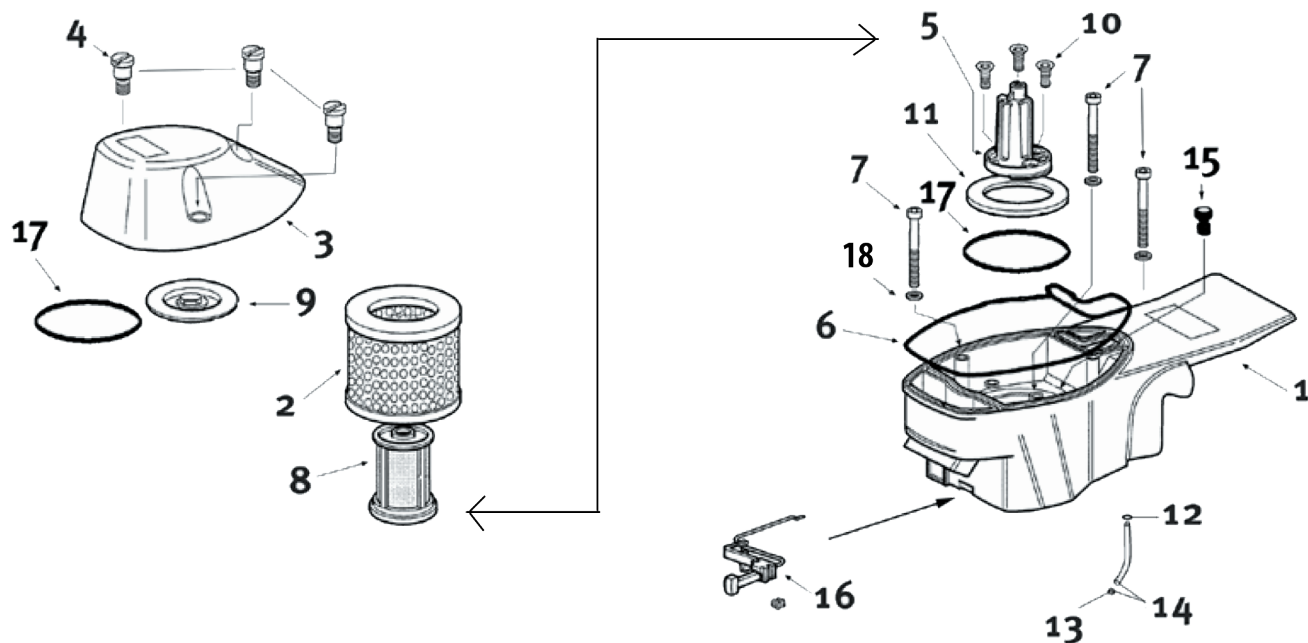

Key #	Part No.	Description
J01	505691	Cylinder Cover
J02	71752	Air Filter Canister, Polyester
J03	530473	Air Filter Cover Assembly, 3 Screw
J04	73992	Filter Cover Screw
J05	73338	Filter Support
J06	71756	Filter Cover Gasket
J07	505429	Cylinder Cover Screw
J08	73336	Prefilter Plastic, Secondary Filter
J09	71758	Air Filter Flange
J10	505437	Filter Support Screw
J11	73335	Filter Canister Gasket
J12	71472	O-Ring
J13	71760	Tube Clamp
J14	505382	Compensator Tube
J15	71763	Breather Grommet
J16	71750	Throttle Assembly
J17	73331	Air Filter O-Ring
J18	73897	Washer