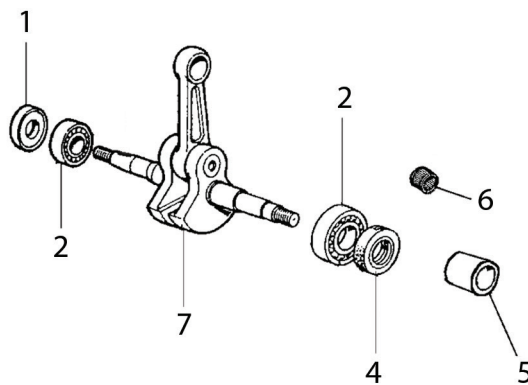

SERVICE ITEMS

RZ60/603GC Gas Saw

Key #	Part No.	Description
1	71521	Scrench 13-19 mm
2	71541	Pressure Gauge Bulb
3	71542	Coil/Flywheel Timing Shim
4	71543	Cylinder Assembly Clamps & Piston Stop
5	73462	Main Bearing Driver Tool
6	71546	Shock Absorber Tool
7	71547	Spark Tester
8	71548	Flywheel Disassembly Tool
9	71550	Limiter Cap Puller
10	71565	Electronic Tachometer
13	71573	Tuning Screwdriver
Not Shown	571227	2-Stroke Oil, 50:1 Mix, 2.6 oz (6-Pack)
Not Shown	571228	2-Stroke Oil, 50:1 Mix, 2.6 oz (158 ml) (24-Pack)

Key #	Part No.	Description
A06	505403	Wrist Pin Needle Bearing
A11	73874	Cylinder Bolt
A16	505439	Cylinder Base Gasket
A17	73199	Spark Plug
A25	505428	Complete Cylinder & Piston Assembly
A60	71642	Decompression Valve

Key #	Part No.	Description
C08	505434	Clutch Spring
C10	505423	Crankcase Seal Retainer
C11	540139	Crankshaft Retainer Seal
C14	505421	Clutch Spacer
C16	505442	Clutch
C17	505436	Clutch Spacer Inside
C20	505378	Clutch Bearing
C21	70949	8T Rim Sprocket Kit
C23	73940	Bolt
C24	73285	Washer
C26	505422	Clutch Cup with Splined Adaptor

Key #	Part No.	Description
C01	505381	Crankshaft Seal Flywheel Side
C02	505375	Crankshaft Bearing
C04	505381	Crankshaft Seal
C05	509487	Crankshaft Bushing
C06	505403	Wrist Pin Needle Bearing
C07	505397	Crankshaft Assembly