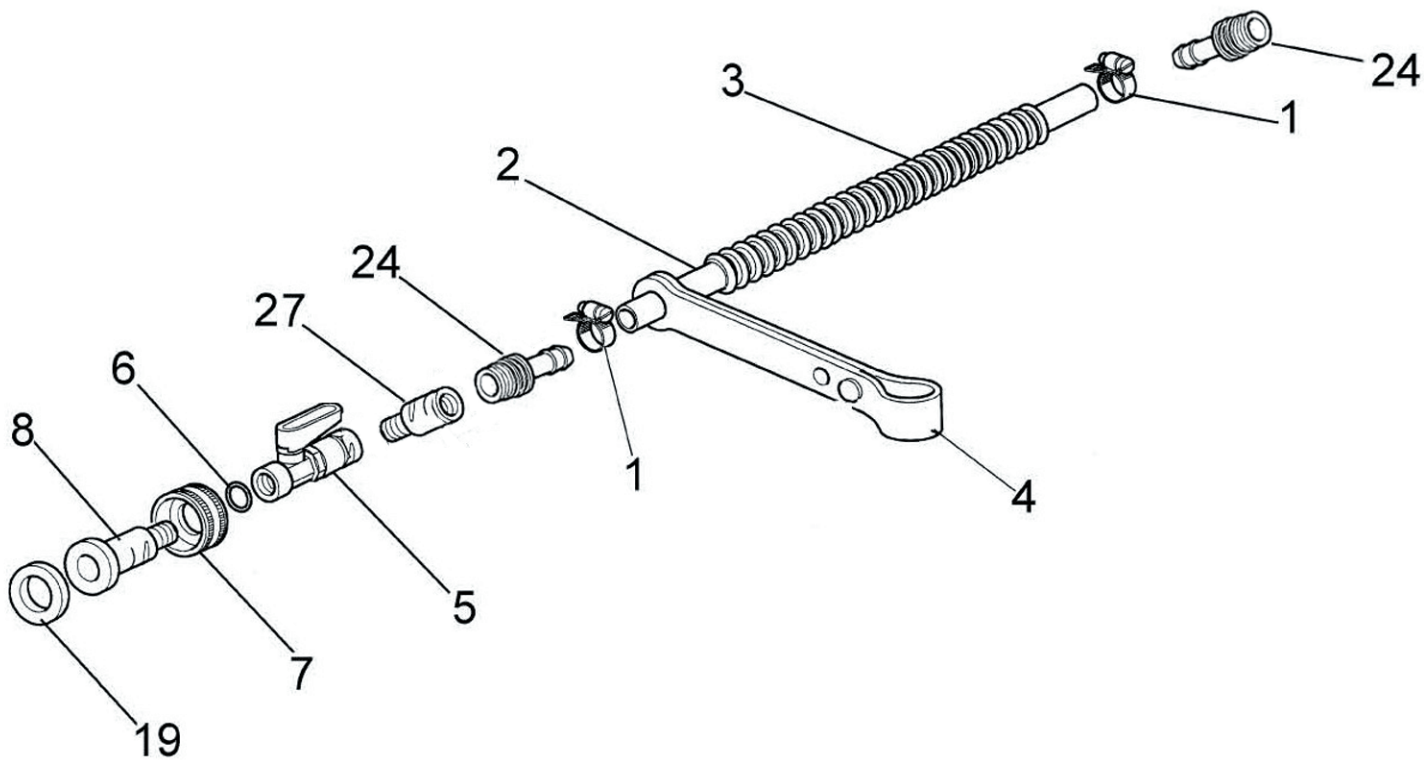

Key #	Part No.	Description
K01	71465	Hose Clamp
K02	509488	Water Hose
K03	71464	Water Hose Cover
K04	71461	Hose Hanger
K05	71458	Water Shut-Off Valve
K06	71468	Water Hose O-Ring
K07	71457	Ring Nut
K08	71467	Fitting
K19	71469	Water Hose Gasket
K24	71454	Fitting
K27	71466	Fitting