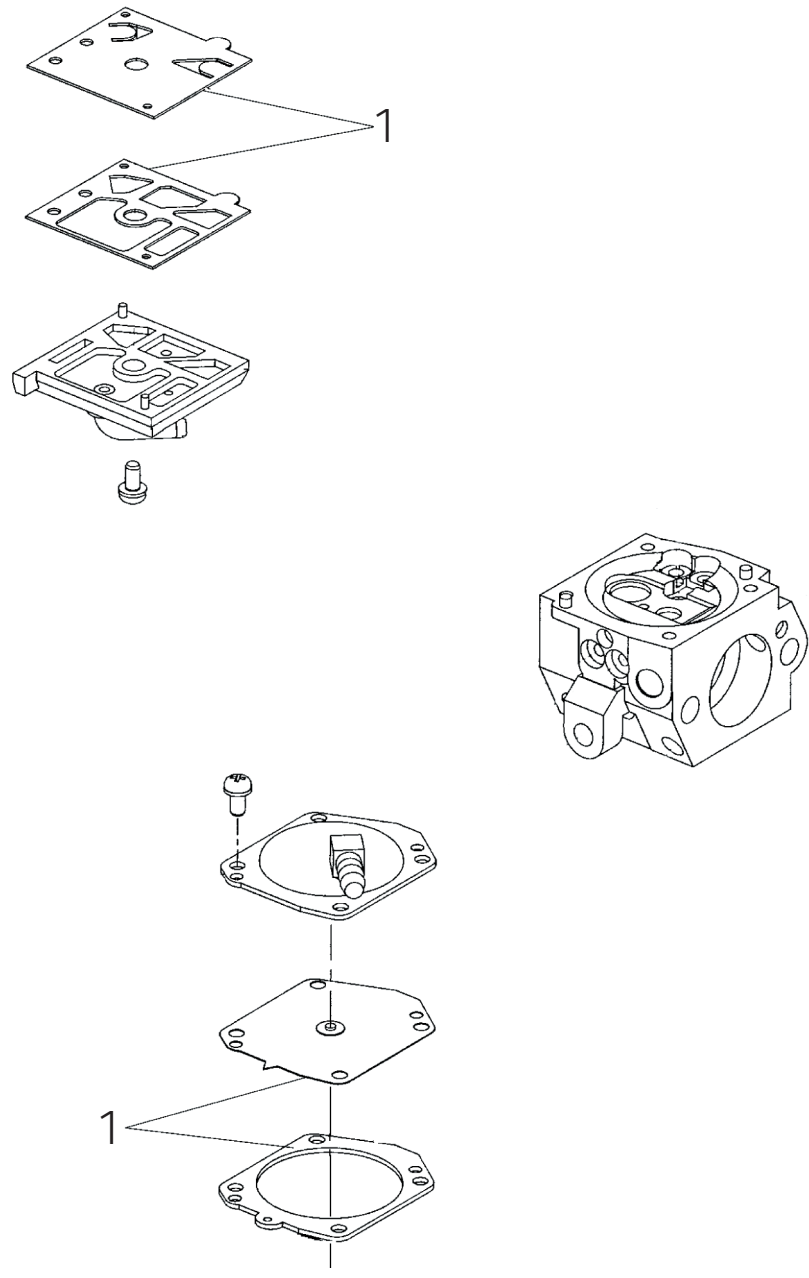

Key #	Part No.	Description
Above	517742	Carburetor, Walbro
Not Shown	548393 version "C"	Carburetor Repair Kit