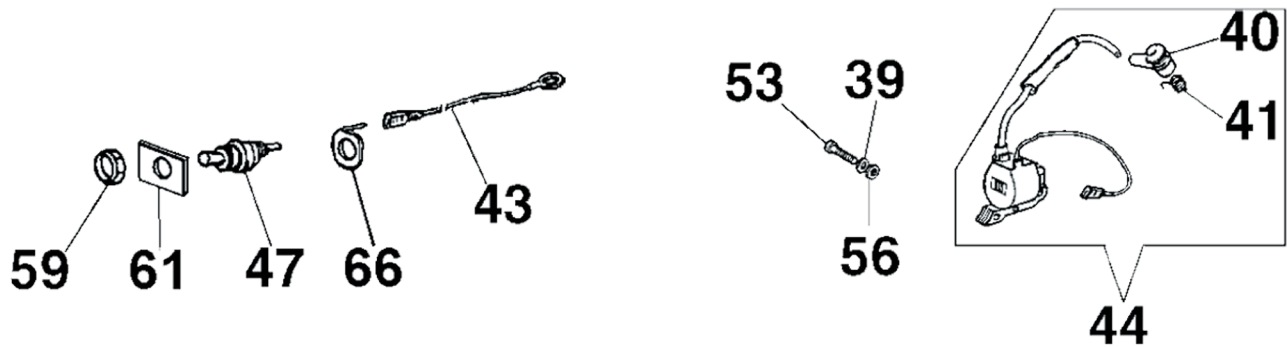

Key #	Part No.	Description
H39	73285	Washer
H40	73241	Spark Plug Boot w/ Spring
H41	73917	Spark Plug Spring
H43	73919	Ignition Toggle Cable
H44	505426	Ignition Coil
H47	73237	Ignition Toggle Switch
H53	73914	Screw
H56	73890	Washer
H59	73239	Ignition Toggle Switch Nut
H61	73238	Ignition Toggle Plate On/Off
H66	71449	Toggle Switch Connecting Plate