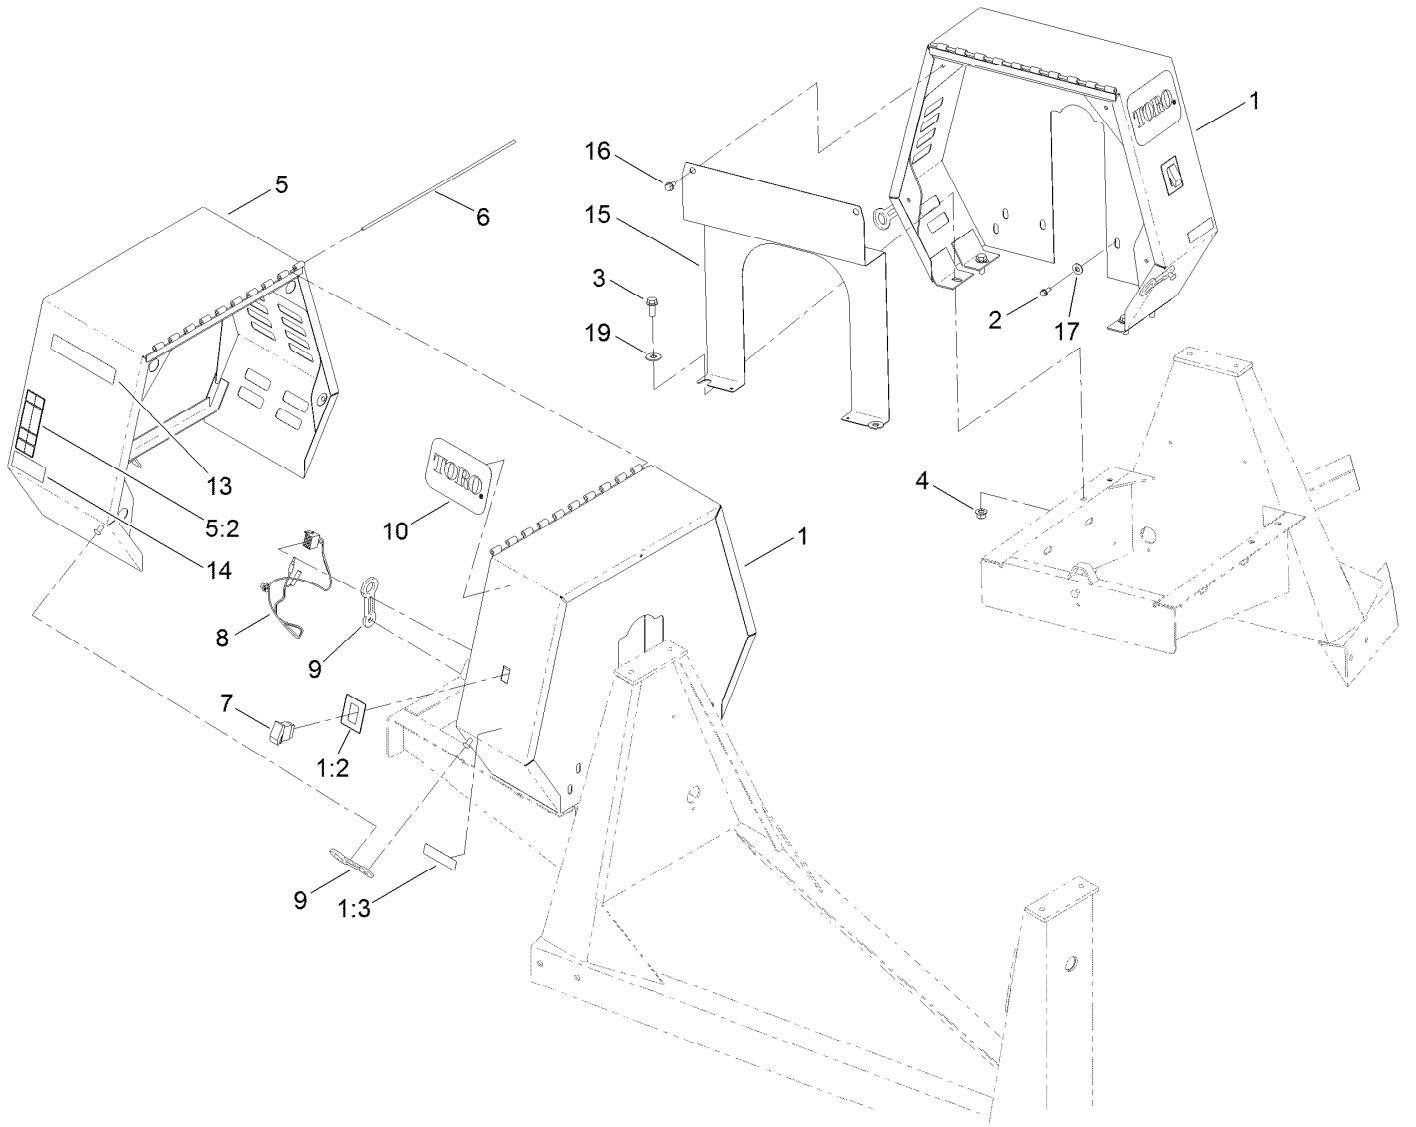

Cowl Assembly

Cowl Assembly (continued)

<i>Ref.</i>	<i>Part Number</i>	<i>Qty.</i>	<i>Description</i>	<i>Ref.</i>	<i>Part Number</i>	<i>Qty.</i>	<i>Description</i>
1	127-2811	1	Stationary Cowl ASM	8	125-4877	1	Harness-Wire, Mixer
1:2	125-4940	1	Decal-Stop, Engine	9	ST47182	3	Latch-Rubber
1:3	117-2718	1	Decal-Arrester, Spark	10	67-7320	2	Decal
2	701243	2	Screw-HWHTF	13	125-4937	2	Decal
3	3234-38	4	Screw-HHF	14	125-4942	1	Decal
4	99-5107	4	Nut-Lock	15	125-8218-03	1	Plate-Engine
5	127-1685	1	Movable Cowl ASM	16	110-9380	2	Screw-HWH
5:2	125-4939	1	Decal-Warning	17	3256-4	2	Washer-Flat
6	ST44368	1	Pin	19	3256-6	2	Washer-Flat
7	95-8999	1	Switch