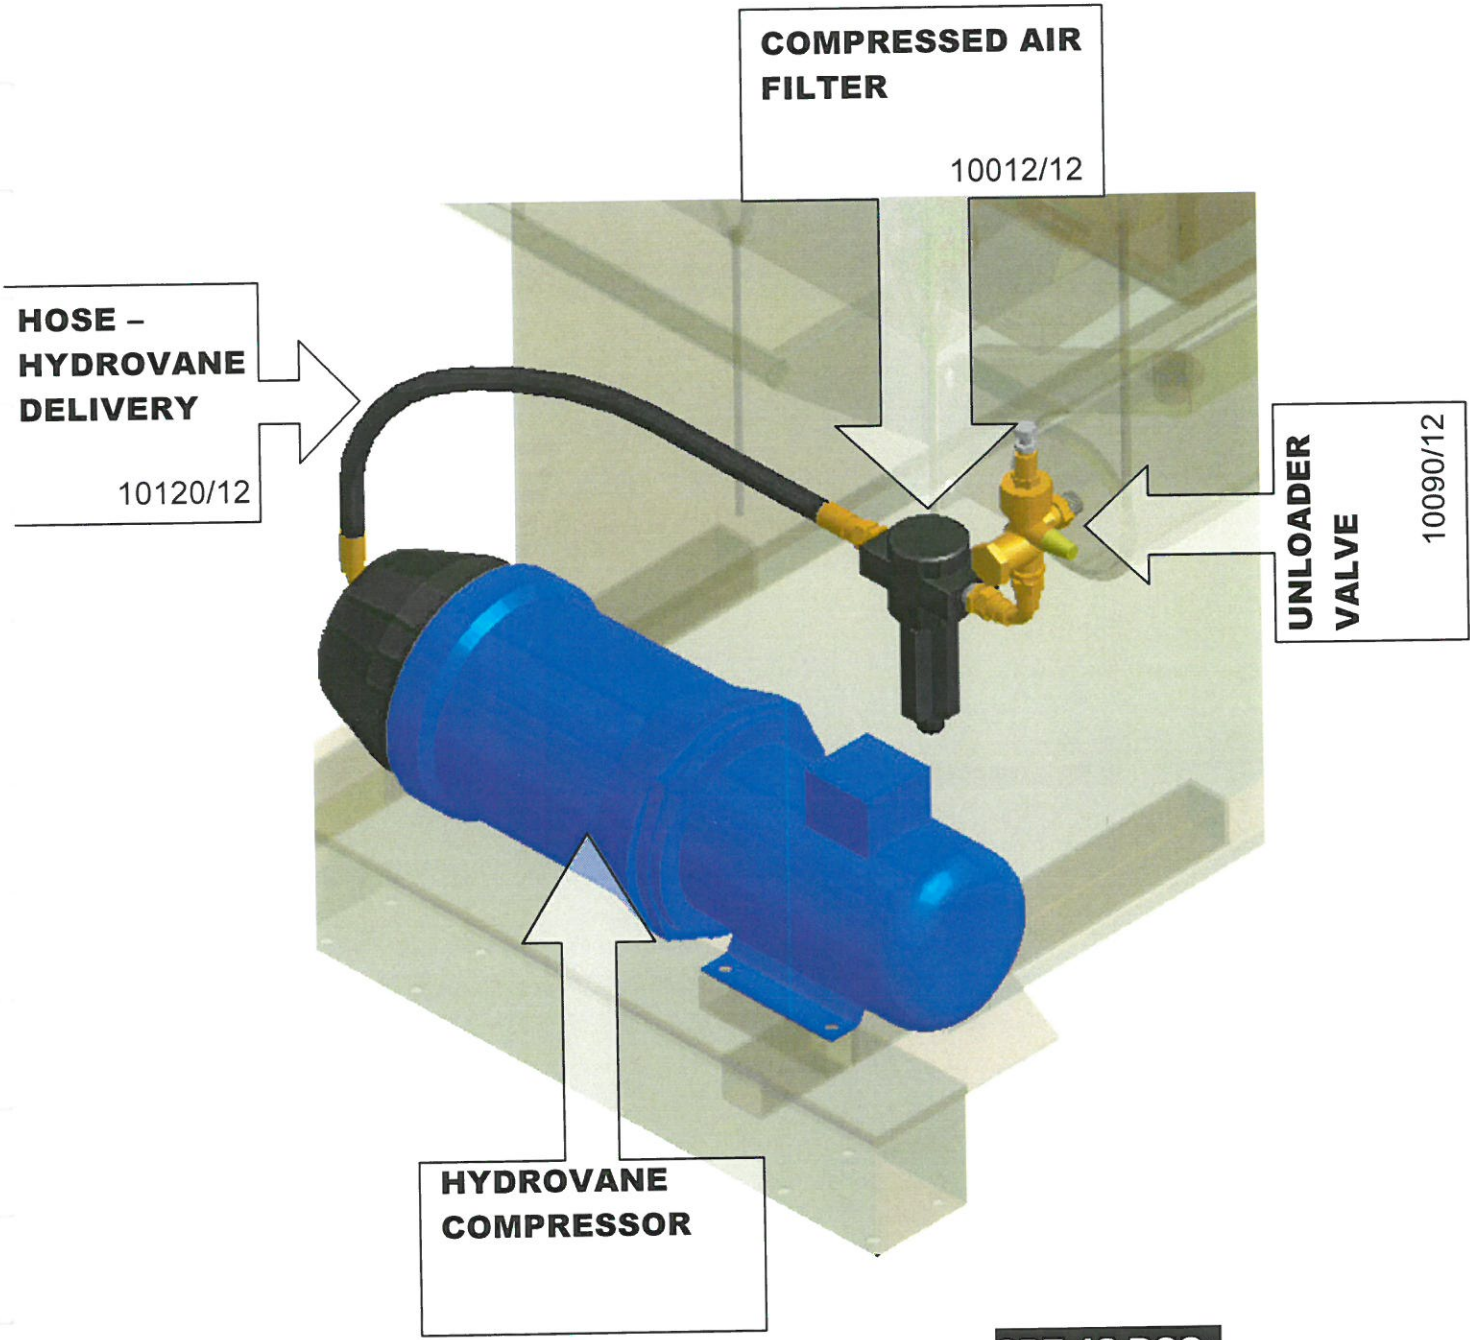

SPE12E SUPER
Operating Manual

SPE12DC **Spare Parts Breakdown**

DETAIL SHOWING AIR VALVE ASSEMBLY

DETAIL SHOWING MOTOR MOUNTING

SPE 12 DCCs
Hydrovane Adaptation

<u>Fig No</u>	<u>Part No</u>	<u>Description</u>	<u>Fig No</u>	<u>Part No</u>	<u>Description</u>
1	10059	Fan Motor	29	10080	Air Filter Assy
2	01031	Fan Casing Top Plate	30	10081	Filter Element
3	10058	Impellor	31	10082	Flywheel
4	10057	Fan Casing	32	10063	Drive Belt
5	10065	Silencer	33	10083	Pulley
6	10066	Lid	34	10062	Compressor Motor
7	10067	Guard	35	10084	Guard Upper
8	10068	Air Receiver	36	10085	Guard Lower
9	10069	Main Body	37	10012	Compressed Air Filter
10	10004	Dust Tray	38	10086	Elbow
11	10050	Castor Wheel (2)	39	10087	Copper Pipe
12	10051	Fixed Wheel (2)	40	10088	Fitting (Pipe to Filter)
13	10052	Castor Wheel (2)	41	10089	Fitting (Pipe to Tank)
14	10053	Fixed Wheel (2)	42	10090	Unload Valve
15	10056	Filter Element (8)	43	10091	Copper Pipe
16	10070	Threaded Rod (8)	44	10092	Fitting (Pipe to Valve)
17	10071	Wing Nut (8)	45	10088	Fitting (Pipe to Tank)
18	10072	Flat Washer (8)	46	10054	Pulse Panel
19	10073	Hex Nut (16)	47	10093	Push-in Connector (4)
20	10036	Diaphragm Valve (4)	48	10055	Electric Control Panel
21	10037	Valve Repair Kit	49	10094	Electric Socket
22	10074	M-M Adaptor (4)	50	10095	Handle
23	70075	Hose Clip (8)	51	10096	Pin and Clip Assy
24	10076	Hose Connector (4)	52	10097	Pressure Gauge
25	10077	Hose (4)	53	10013	Pressure Relief Valve
26	10078	Push-in-Connector (4)	54	10098	Tee Piece
27	10079	Semi Rigid Piping	55	10064	Over Centre Clip (4)
28	10061	Compressor Pump	56	10099	Internal Baffle Plate