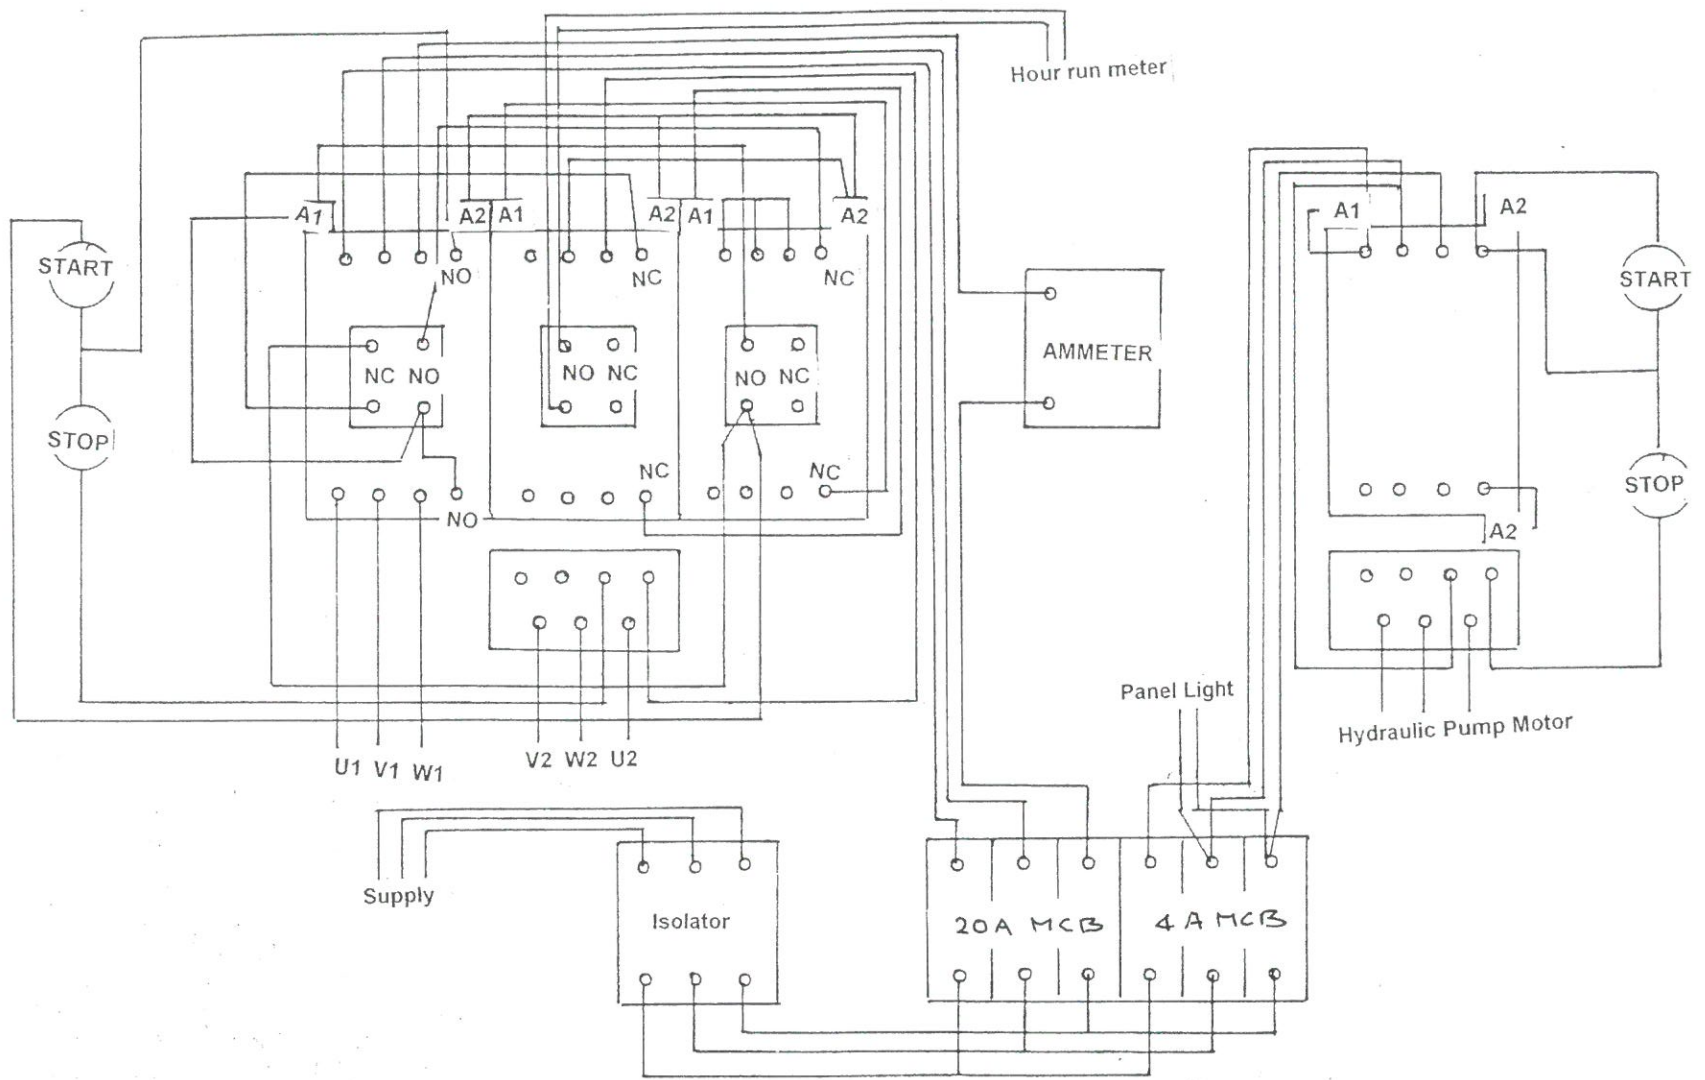

SPE12E SUPER

Operating Manual

<u>Fig No.</u>	<u>Part No.</u>	<u>Description</u>	<u>Fig No.</u>	<u>Part No.</u>	<u>Description</u>
1	08000/12	Blast Wheel	50	07022	Hub
2	08001	Blast Wheel Blades (7 per set)	51	07021	Bearing Upper
3	08002/12	Control Cage	52	07032	Bearing Lower
4	08003/12	Impellor	53	07033	Castleated Nut
5	08004/12	Impellor Bolt & Spring Washer	54	07034	Drive Wheel (2)
6	08006/12	Blast Shaft	55	07035	Retaining Hub (2)
7	08032/12	Bearing Housing	56	09048	RH Wheel Motor
8	08033/12	Circlip	57	09049/12	LH Wheel Motor
9	08034/12	Bearing (2)	58	07000	Main Body
10	08035/12	Retaining Plate (Front)	59	07002/12	Separator & Hopper Assy
11	08036/12	Retaining Plate (Rear)	60	07036	Baffle
12	08029	Pulley (Blast Shaft)	61	07037	Separator Cover
13	08037	Taper Lock	62	07038	Grille
14	08028	Drive Belt (2)	63	07039	Handle
15	08038	Pulley (Blast Motor)	64	09050	Electric Drive Control Panel
16	08039/12	Taper Lock	65	09051	Enclosure (Transform)
17	08040	Belt Guard	66	07040	Handle
18	08041	Belt Guard Base Plate	67	09025	Control Panel
19	09019	Blast Motor	68	09010	Steering & Speed Control Valve
20	08042	Shot Valve Control Lever	69	09023	Hydraulic Pump Motor
21	08043	Control Cable	70	09052 /12	Motor Coupling
22	03025	Shot Valve Spindle	71	09053/12	Coupling Spider
23	08044	Shot Valve Butterfly	72	09054/54	Pump Coupling
24	08045	Shot Valve Liner	73	09055	Bell Housing
25	08046	Shot Valve Body	74	09042	Hydraulic Pump
26	08047	Oilite Bush (2)	75	09056	Port Connector (Inlet)
27	08031/12	Feed Spout (Hopper End)	76	09057	Port Connector (Outlet)
28	08048/12	Hose Clip (2)	77	09013	Hydraulic Hose (2) (R/H Wheel Motor)
29	08049/12	Shot Tube	78	09014	Hydraulic Hose (2) (L/H Wheel Motor)
30	08030/12	Feed Spout (Cage End)	79	09009	Wheel Motor (2)
31	08010	Hood Liner (Cast Manganise)	80	09015	Hydraulic Hose (Tank to Pump)
32	08050	Hood Liner Cover	81	09016	Hydraulic Return Hose (Valve to Tank)
33	08008	R/H Side Liner	82	09017	Hydraulic Hose (Pump to Valve)
34	08009	L/H Side Liner	83	09058	½" B.S.P.M-M Adaptor (10)
35	08011/12	Steel Side Seal (2) c/w Tension Bar, Spring and Clip	84	09059	½"x¾" B.S.P.M-M Adaptor
36	08012	Inner Front Seal	85	09060	Hydraulic Tank
37	08013	Intermediate Front Seal	86	09007	Sight Level Guage
38	08014	Outer Front Seal	87	09006	Filter (In Tank Suction)
39	08015/12	Side Skirt Seal (2)	88	09011	Diffuser (In Tank Return)
40	07015/12	Side Skirt Retaining Bar (2)	89	09008	Tank Breather Tap
41	07016	Front Seal Retaining Bar (Outer)	90	09061	¾" B.S.P.M-M Adaptor (3)
42	08052	Inner Seal Retaining Bar (Drilled)			
43	08053/12	Inner Seal Retaining Bar (Plain)			
44	08017	Rear Brush			
45	08054	Rear Brush Retaining Bar			
46	07018/12	Front Wheel			
47	07019/12	Stub Axle Assy			