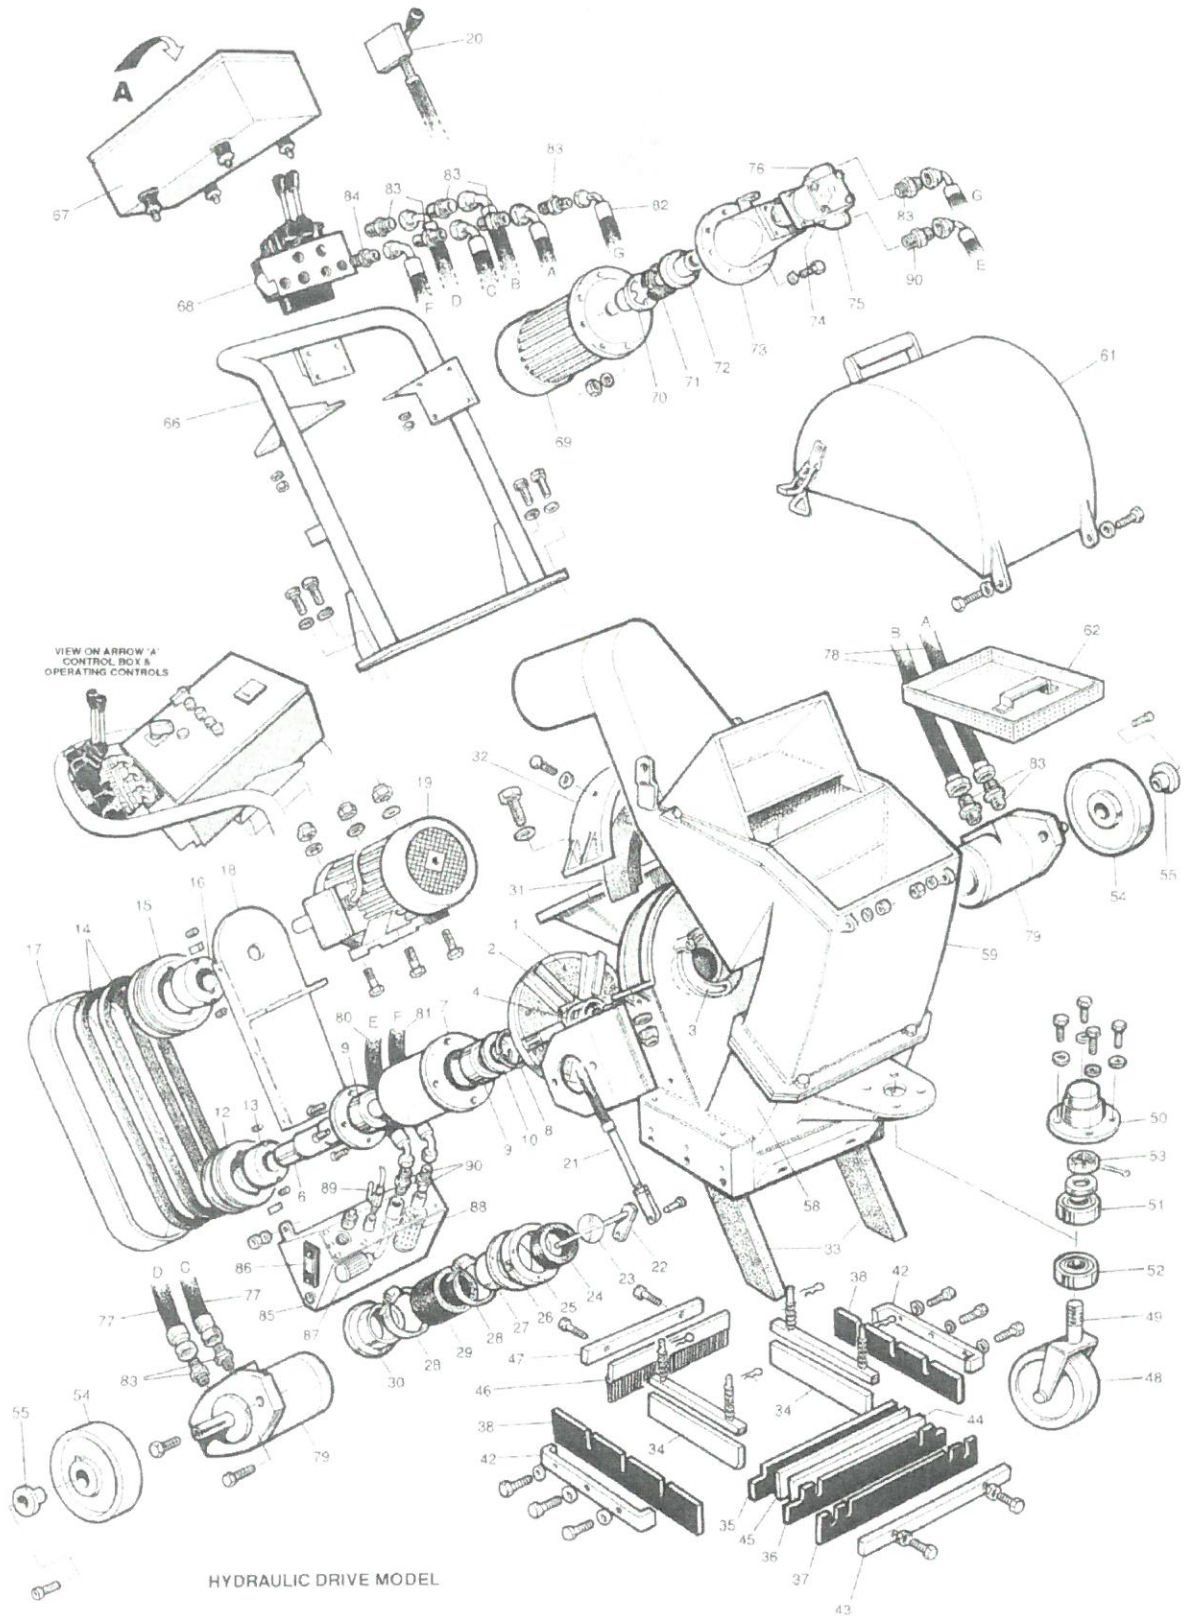

SPE12E SUPER

Operating Manual

<u>Fig No.</u>	<u>Part No.</u>	<u>Description</u>	<u>Fig No.</u>	<u>Part No.</u>	<u>Description</u>
1	08000/12	Blast Wheel	50	07022	Hub
2	08001	Blast Wheel Blades (7 per set)	51	07021	Bearing Upper
3	08002/12	Control Cage	52	07032	Bearing Lower
4	08003/12	Impellor	53	07033	Castleated Nut
5	08004/12	Impellor Bolt & Spring Washer	54	07034	Drive Wheel (2)
6	08006/12	Blast Shaft	55	07035	Retaining Hub (2)
7	08032/12	Bearing Housing	56	09048	RH Wheel Motor
8	08033/12	Circlip	57	09049/12	LH Wheel Motor
9	08034/12	Bearing (2)	58	07000	Main Body
10	08035/12	Retaining Plate (Front)	59	07002/12	Separator & Hopper Assy
11	08036/12	Retaining Plate (Rear)	60	07036	Baffle
12	08029	Pulley (Blast Shaft)	61	07037	Separator Cover
13	08037	Taper Lock	62	07038	Grille
14	08028	Drive Belt (2)	63	07039	Handle
15	08038	Pulley (Blast Motor)	64	09050	Electric Drive Control Panel
16	08039/12	Taper Lock	65	09051	Enclosure (Transform)
17	08040	Belt Guard	66	07040	Handle
18	08041	Belt Guard Base Plate	67	09025	Control Panel
19	09019	Blast Motor	68	09010	Steering & Speed Control Valve
20	08042	Shot Valve Control Lever	69	09023	Hydraulic Pump Motor
21	08043	Control Cable	70	09052 /12	Motor Coupling
22	03025	Shot Valve Spindle	71	09053/12	Coupling Spider
23	08044	Shot Valve Butterfly	72	09054/54	Pump Coupling
24	08045	Shot Valve Liner	73	09055	Bell Housing
25	08046	Shot Valve Body	74	09042	Hydraulic Pump
26	08047	Oilite Bush (2)	75	09056	Port Connector (Inlet)
27	08031/12	Feed Spout (Hopper End)	76	09057	Port Connector (Outlet)
28	08048/12	Hose Clip (2)	77	09013	Hydraulic Hose (2) (R/H Wheel Motor)
29	08049/12	Shot Tube	78	09014	Hydraulic Hose (2) (L/H Wheel Motor)
30	08030/12	Feed Spout (Cage End)	79	09009	Wheel Motor (2)
31	08010	Hood Liner (Cast Manganise)	80	09015	Hydraulic Hose (Tank to Pump)
32	08050	Hood Liner Cover	81	09016	Hydraulic Return Hose (Valve to Tank)
33	08008	R/H Side Liner	82	09017	Hydraulic Hose (Pump to Valve)
34	08009	L/H Side Liner	83	09058	½" B.S.P.M-M Adaptor (10)
35	08011/12	Steel Side Seal (2) c/w Tension Bar, Spring and Clip	84	09059	½"x¾" B.S.P.M-M Adaptor
36	08012	Inner Front Seal	85	09060	Hydraulic Tank
37	08013	Intermediate Front Seal	86	09007	Sight Level Guage
38	08014	Outer Front Seal	87	09006	Filter (In Tank Suction)
39	08015/12	Side Skirt Seal (2)	88	09011	Diffuser (In Tank Return)
40	07015/12	Side Skirt Retaining Bar (2)	89	09008	Tank Breather Tap
41	07016	Front Seal Retaining Bar (Outer)	90	09061	¾" B.S.P.M-M Adaptor (3)
42	08052	Inner Seal Retaining Bar (Drilled)			
43	08053/12	Inner Seal Retaining Bar (Plain)			
44	08017	Rear Brush			
45	08054	Rear Brush Retaining Bar			
46	07018/12	Front Wheel			
47	07019/12	Stub Axle Assy			