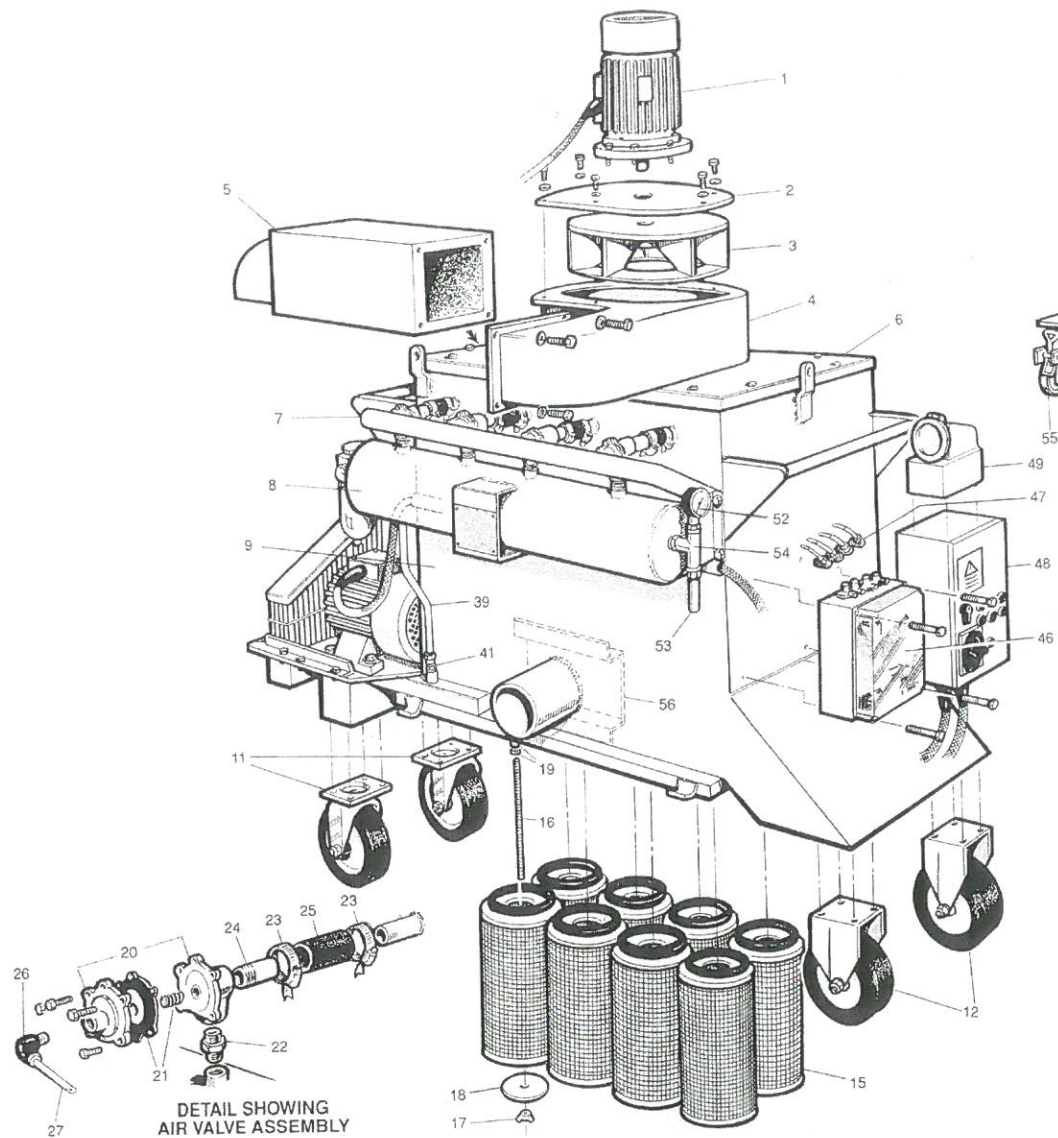

DETAIL SHOWING AIR VALVE ASSEMBLY