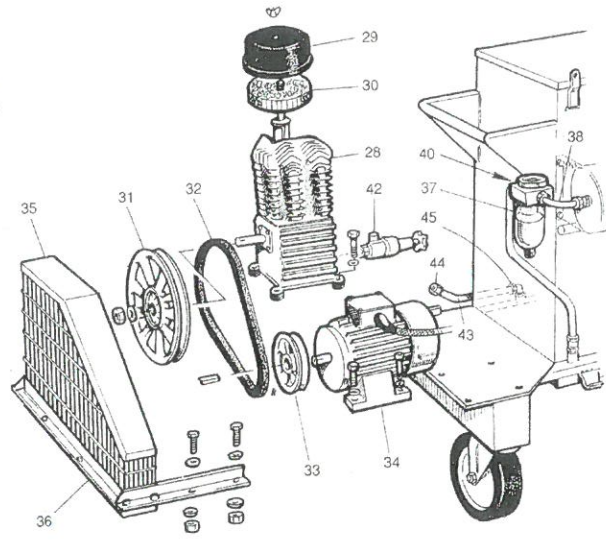

DETAIL SHOWING MOTOR MOUNTING