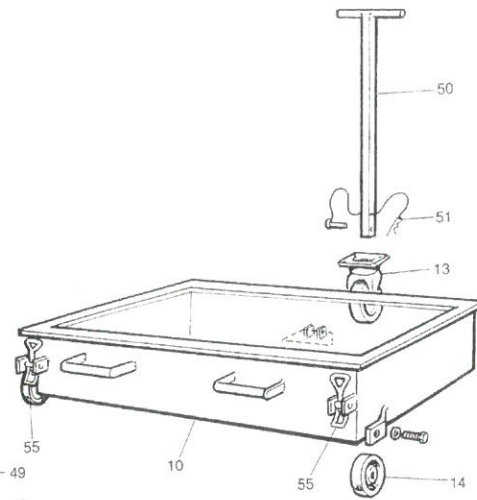

DETAIL SHOWING MOTOR MOUNTING