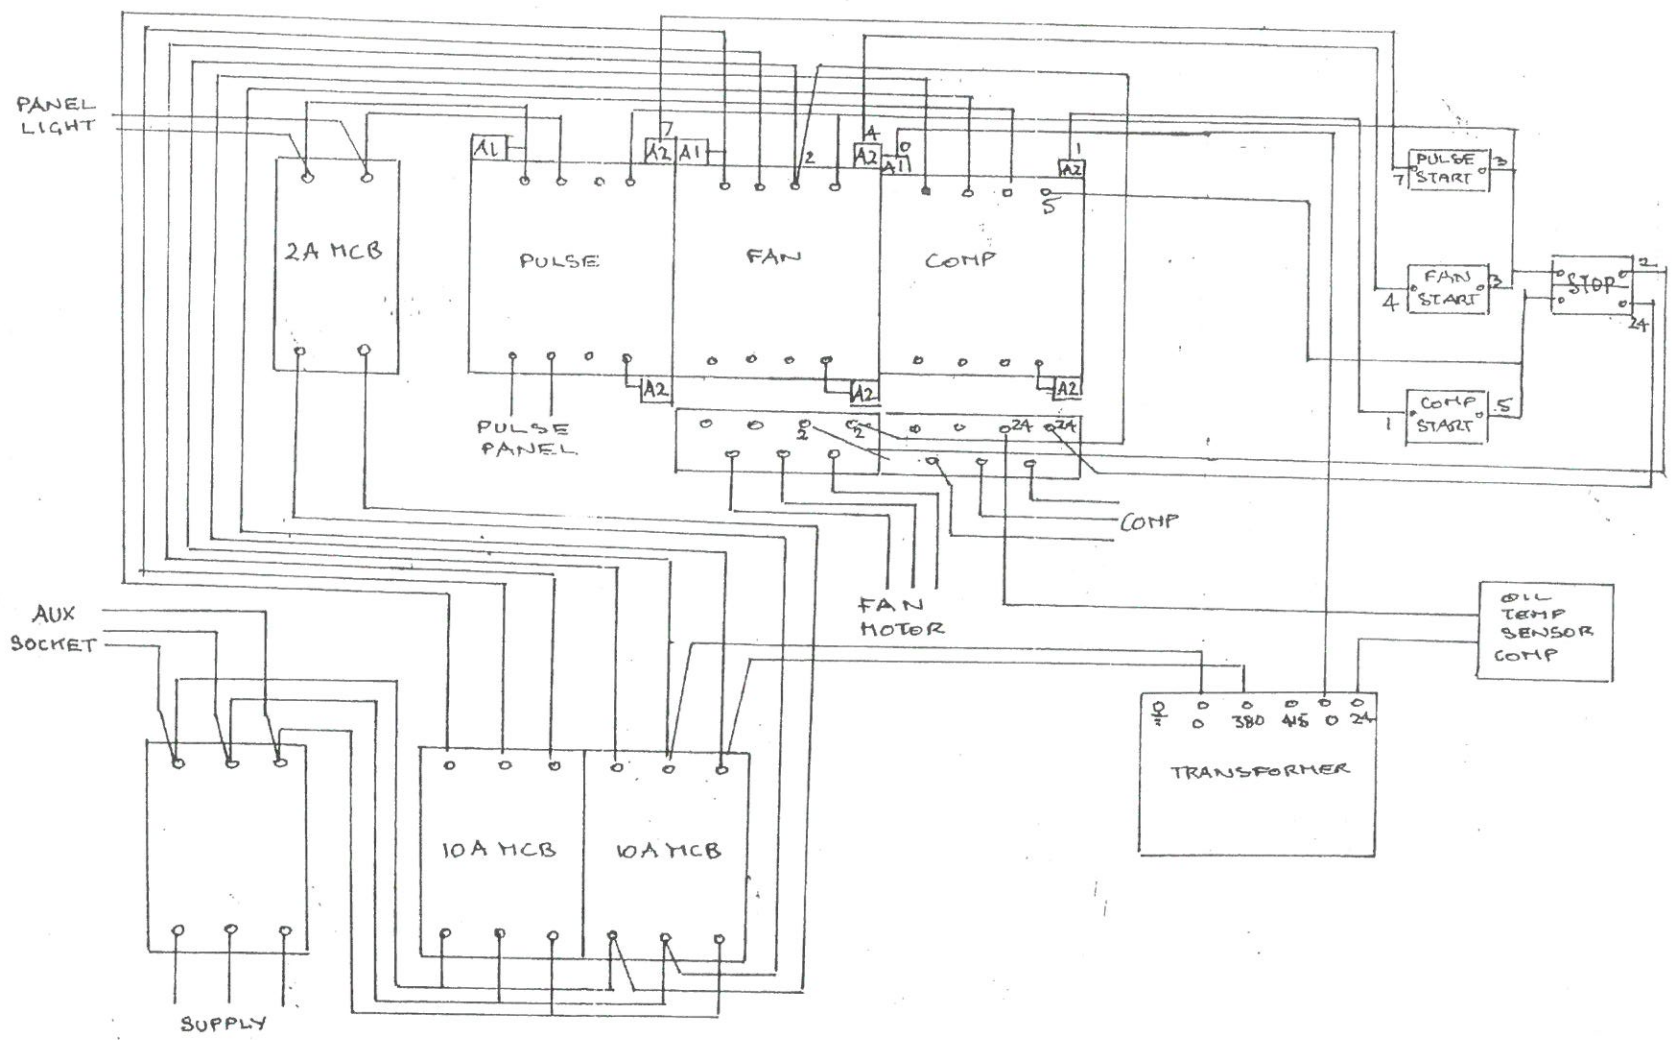

SPE12E SUPER
Operating Manual

SPE12DC **Spare Parts Breakdown**

DETAIL SHOWING AIR VALVE ASSEMBLY

DETAIL SHOWING MOTOR MOUNTING

SPE 12 DCCs
Hydrovane Adaptation

<u>Fig No</u>	<u>Part No</u>	<u>Description</u>	<u>Fig No</u>	<u>Part No</u>	<u>Description</u>
1	10059	Fan Motor	29	10080	Air Filter Assy
2	01031	Fan Casing Top Plate	30	10081	Filter Element
3	10058	Impellor	31	10082	Flywheel
4	10057	Fan Casing	32	10063	Drive Belt
5	10065	Silencer	33	10083	Pulley
6	10066	Lid	34	10062	Compressor Motor
7	10067	Guard	35	10084	Guard Upper
8	10068	Air Receiver	36	10085	Guard Lower
9	10069	Main Body	37	10012	Compressed Air Filter
10	10004	Dust Tray	38	10086	Elbow
11	10050	Castor Wheel (2)	39	10087	Copper Pipe
12	10051	Fixed Wheel (2)	40	10088	Fitting (Pipe to Filter)
13	10052	Castor Wheel (2)	41	10089	Fitting (Pipe to Tank)
14	10053	Fixed Wheel (2)	42	10090	Unload Valve
15	10056	Filter Element (8)	43	10091	Copper Pipe
16	10070	Threaded Rod (8)	44	10092	Fitting (Pipe to Valve)
17	10071	Wing Nut (8)	45	10088	Fitting (Pipe to Tank)
18	10072	Flat Washer (8)	46	10054	Pulse Panel
19	10073	Hex Nut (16)	47	10093	Push-in Connector (4)
20	10036	Diaphragm Valve (4)	48	10055	Electric Control Panel
21	10037	Valve Repair Kit	49	10094	Electric Socket
22	10074	M-M Adaptor (4)	50	10095	Handle
23	70075	Hose Clip (8)	51	10096	Pin and Clip Assy
24	10076	Hose Connector (4)	52	10097	Pressure Gauge
25	10077	Hose (4)	53	10013	Pressure Relief Valve
26	10078	Push-in-Connector (4)	54	10098	Tee Piece
27	10079	Semi Rigid Piping	55	10064	Over Centre Clip (4)
28	10061	Compressor Pump	56	10099	Internal Baffle Plate