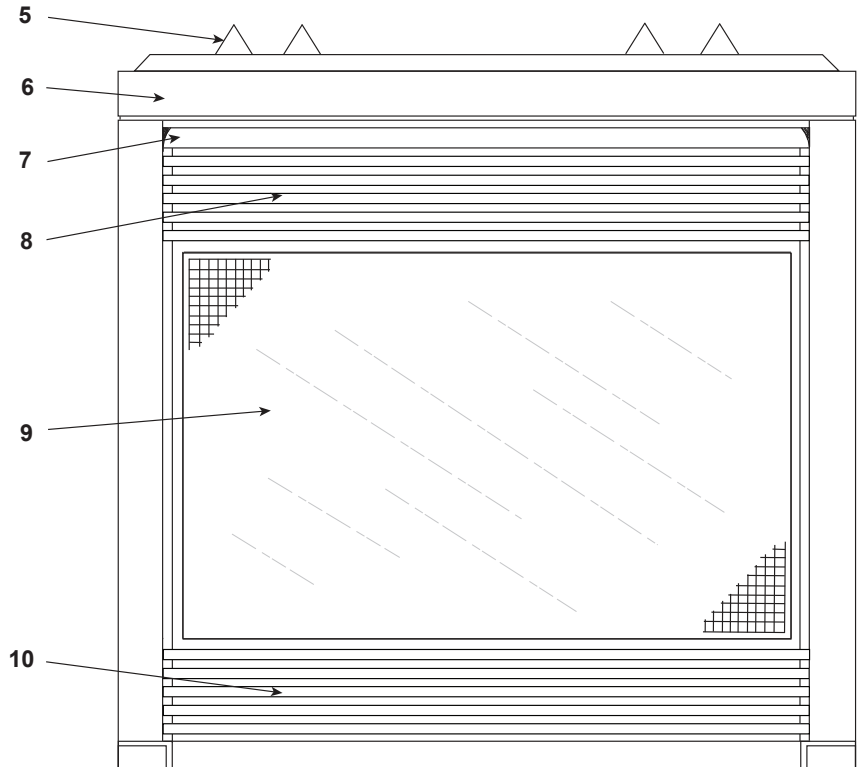

Log Set Assembly

IMPORTANT: THIS IS DATED INFORMATION. Parts must be ordered from a dealer or distributor. **Hearth and Home Technologies does not sell directly to consumers.** Provide model number and serial number when requesting service parts from your dealer or distributor.

Stocked at Depot

ITEM	DESCRIPTION	COMMENTS	PART NUMBER	
	Log Assembly	No longer available	22352	
1	Front Log	No longer available	SRV22902	
2	Back Log	No longer available	SRV22186	
3	Side Log	No longer available	SRV21445	
4	Middle Log	No longer available	SRV21444	
5	Top Standoff	Qty 4 req	11864i	
6	Face, Top Front	No longer available	12698G	
7	Hood	No longer available	19160	
8	Grille Assembly, 42 in. Upper		21165B	
9	Glass Bracket (Pre 47/94)	No longer available	22348B	
	Glass Panel Only	Pre 47/95	SRV17522	
	Glass Assembly	Post 48/95	24937A	
10	Grille Assembly, 42 in. Lower		21167