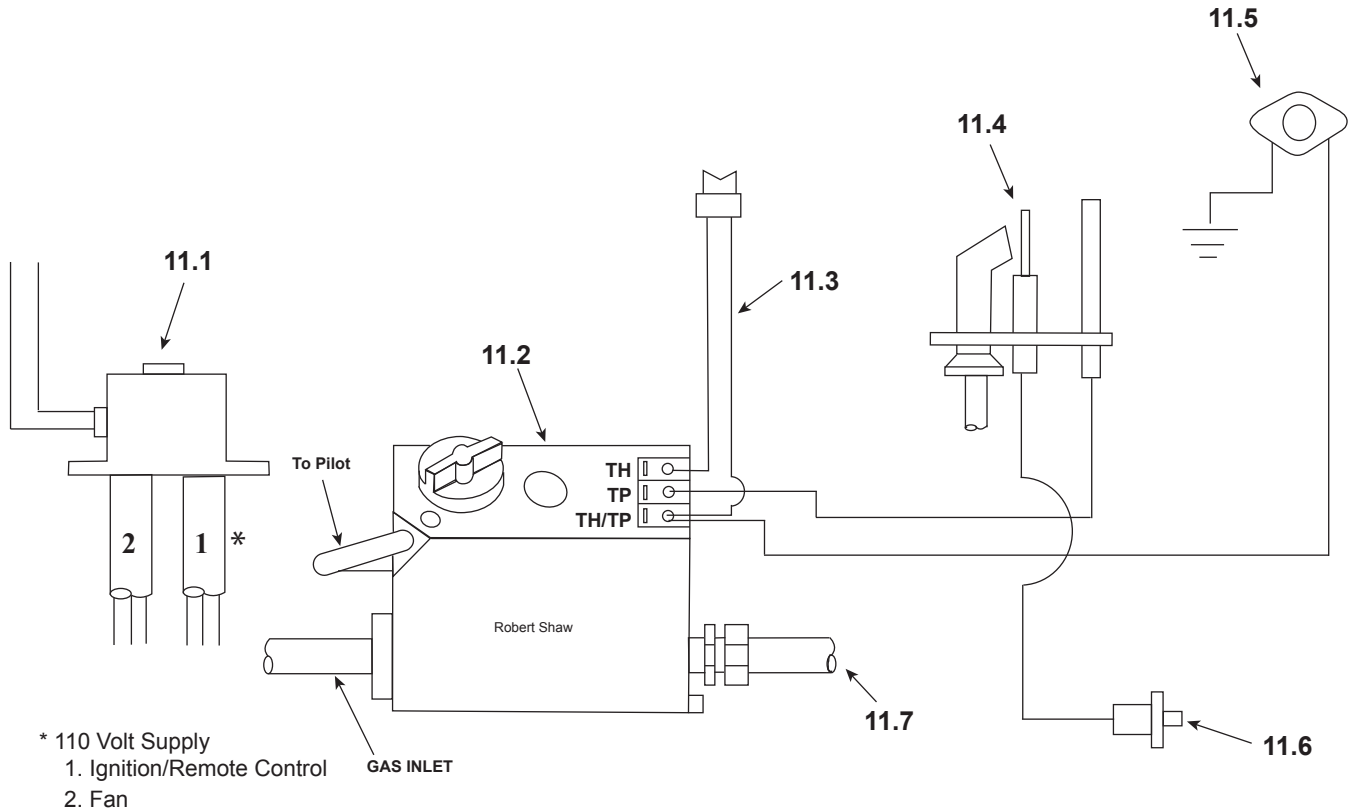

#11 Valve Assembly

IMPORTANT: THIS IS DATED INFORMATION. Parts must be ordered from a dealer or distributor. **Hearth and Home Technologies does not sell directly to consumers.** Provide model number and serial number when requesting service parts from your dealer or distributor.

Stocked at Depot

ITEM	DESCRIPTION	COMMENTS	PART NUMBER	STOCKED AT DEPOT
11.1	Junction Box Kit		22130	Y
	Junction Box		21878	Y
11.2	Valve	NG	060-500	Y
		LP	060-501	Y
11.3	Wall Switch Wire Assembly	No longer available	14720	
11.4	Pilot Assembly - with Thermopile - NG		4021-728	Y
	Pilot Assembly - with Thermopile - LP		4021-729	Y
11.5	High Limit Switch		25267A	Y
11.6	Push Button Ignitor		291-513	Y
11.7	Burner Supply Tube	No longer available	22517B	
	Burner Orifice (.110) - NG		SRV17235	Y
	Burner Orifice (.067) - LP		SRV17812	Y

Additional service part numbers appear on following page.