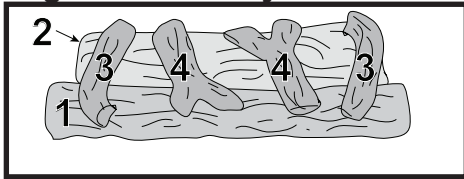

Log Set Assembly

IMPORTANT: THIS IS DATED INFORMATION. Parts must be ordered from a dealer or distributor. **Hearth and Home Technologies does not sell directly to consumers.** Provide model number and serial number when requesting service parts from your dealer or distributor.

Stocked at Depot

| ITEM | DESCRIPTION | COMMENTS | PART NUMBER | |
|------|------------------------------------|----------------------------|-------------|--|
| | Log Assembly | No longer available | 22352 | |
| 1 | Front Log | No longer available | SRV22902 | |
| 2 | Back Log | No longer available | SRV22186 | |
| 3 | Side Log | No longer available | SRV21445 | |
| 4 | Middle Log | No longer available | SRV21444 | |
| 5 | Top Standoff | Qty 4 req | 11864i | |
| 6 | Face, Top Front | No longer available | 12698G | |
| 7 | Hood | No longer available | 19160 | |
| 8 | Grille Assembly, 42 in. Upper | | 21165B | |
| 9 | Glass Bracket (Pre 47/94) | No longer available | 22348B | |
| | Glass Panel Only | Pre 47/95 | SRV17522 | |
| | Glass Assembly | Post 48/95 | 24937A | |
| 10 | Grille Assembly, 42 in. Lower | | 21167 | |