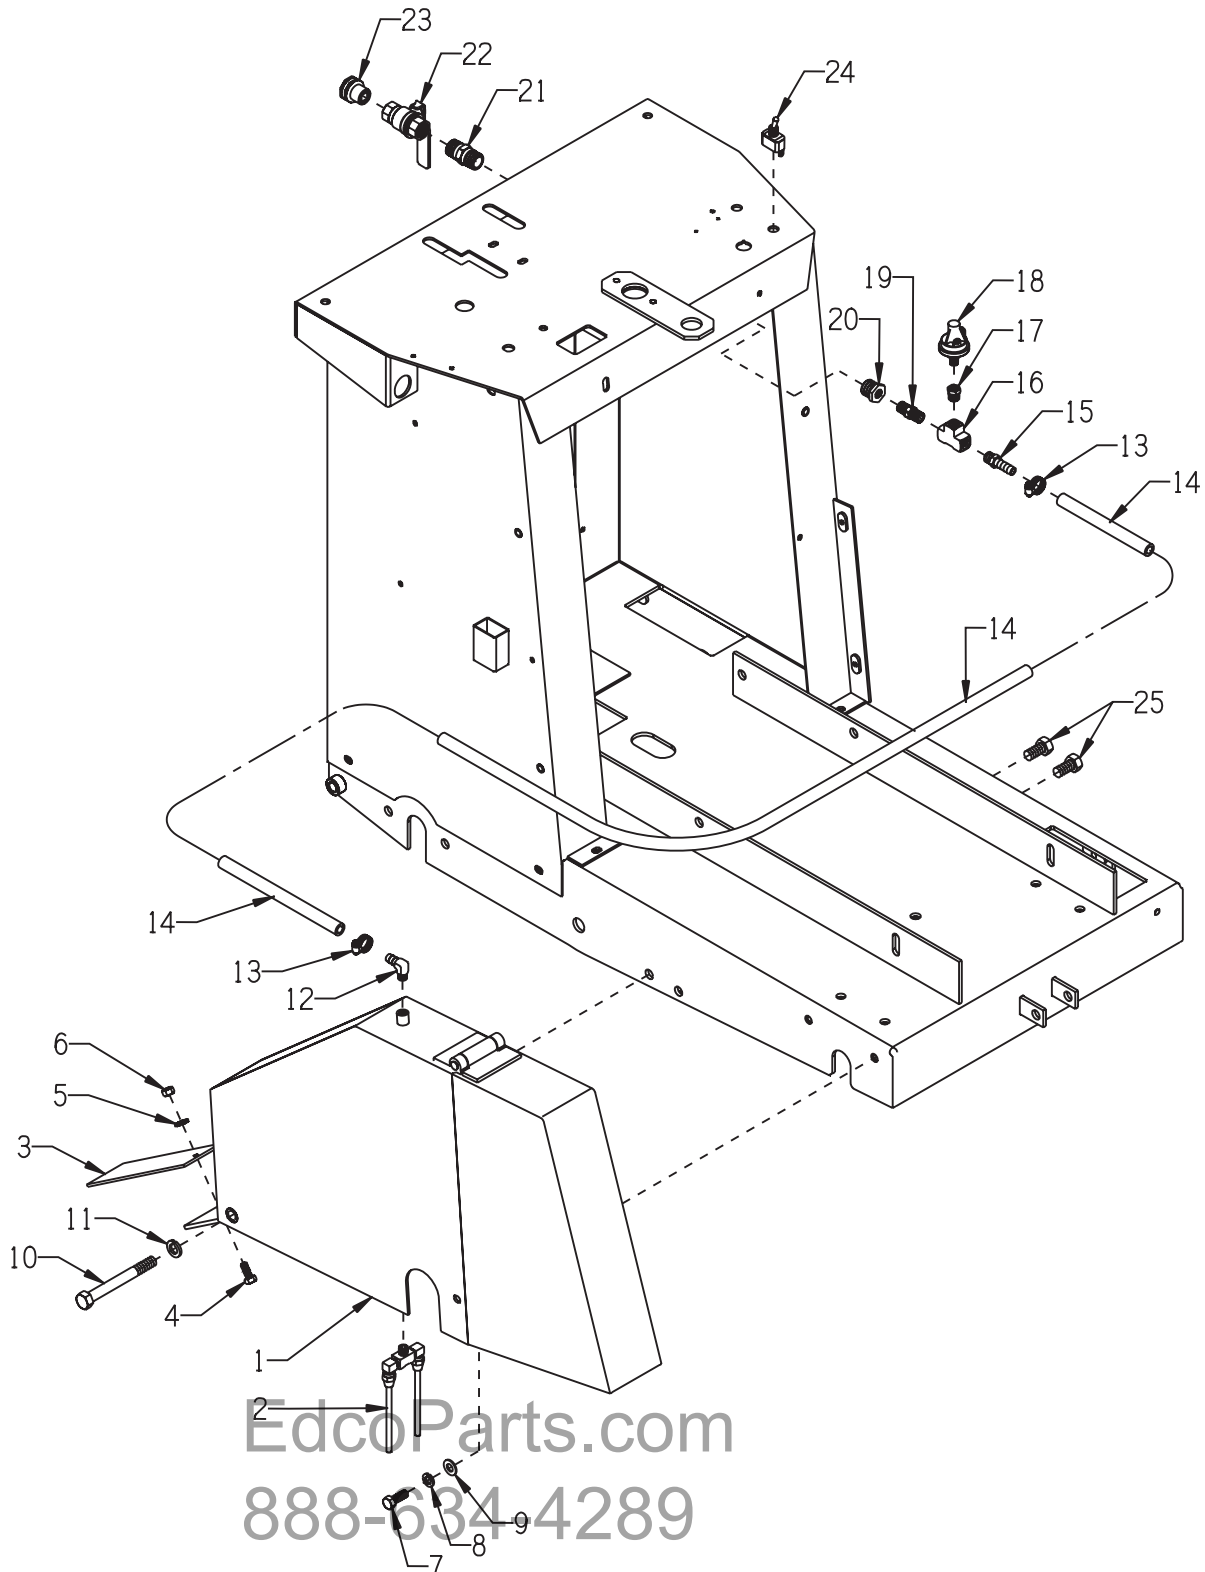

ILLUSTRATION 3:
BLADE GUARD & WATER HOOK-UP GROUPING

EdcoParts.com

888-634-4289

An iBuy Stores Company

PARTS LISTING - ILLUSTRATION 3: BLADE GUARD & WATER HOOK-UP GROUPING			
ITEM #	PART #	DESCRIPTION	QTY.
1	51407	GUARD, BLADE 24", SS-24	1
2	51026	NOZZLE, COOLANT 1/8MPT W/ 6" TUBES	1
3	41115	FLAP, RUBBER 2-1/2 X 8	1
4	10053	SCREW, CAP 5/16-18 X 3/4	1
5	10213	WASHER, FLAT 5/16 SAE	1
6	10151	NUT, HEX NYLON LOCK 5/16-18	1
7	10055	SCREW, CAP 3/8-16 X 1	1
8	10811	WASHER, LOCK 3/8	1
9	10025	WASHER, FLAT 3/8 SAE	1
10	10409	SCREW, CAP 1/2-20 X 4-1/2	1
11	10045	WASHER, LOCK 1/2	1
12	11562	BARB ELBOW 90, 3/8 HOSE X 1/8 MPT	1
13	50069	CLAMP, HOSE, SAE #6, ADJ. TO 13/16	2
14	51424	HOSE, WATER 3/8" ID X 66" L	1
15	50075	BARB, 3/8 HOSE X 1/4 MPT (BRASS)	1
16	10719	PIPE TEE, FEMALE 1/4 NPT (BRASS)	1
17	10718	BUSHING, HEX 1/4 X 1/8 NPT (BRASS)	1
18	51030	SWITCH, PRESSURE, MAG. IGN., N.C.	1
19	10717	NIPPLE, HEX 1/4 NPT (BRASS)	1
20	51236	BUSHING, HEX 1/2 X 1/4 NPT (BRASS)	1
21	10679	NIPPLE, HEX 1/2 NPT (BRASS)	1
22	10711	VALVE, BALL 1/2 FPT	1
23	80021	CONN., SWIVEL FEM. 3/4 HOSE X 1/2 MPT	1
24	10633	SWITCH, TOGGLE SPST 15/10A-115/250V	1
25	10304	SCREW, CAP 1/2-20 X 1	2

EdcoParts.com

888-634-4289

An iBuy Stores Company