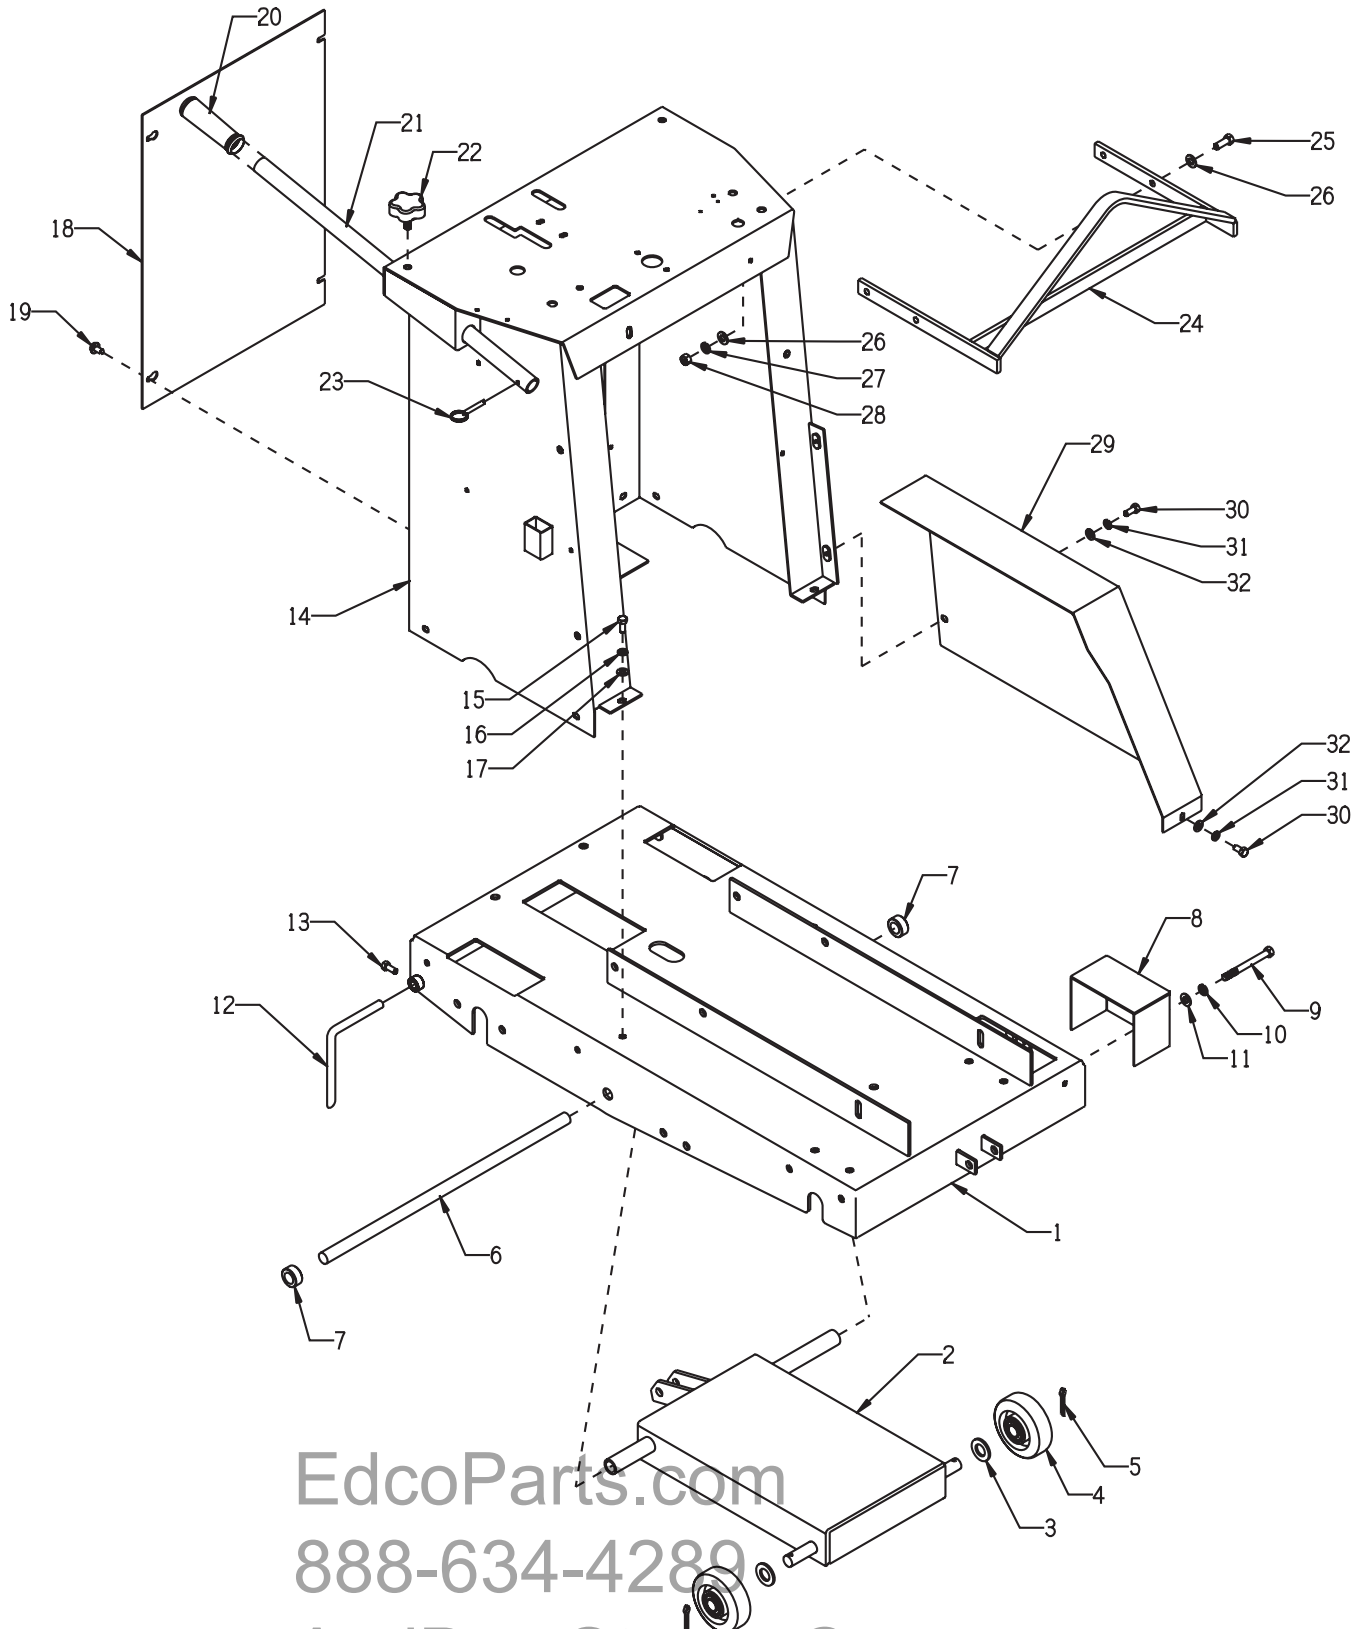

ILLUSTRATION 1: FRAME GROUPING

EdcoParts.com

888-634-4289

An iBuy Stores Company

PARTS LISTING - ILLUSTRATION 1: FRAME GROUPING			
ITEM #	PART #	DESCRIPTION	QTY.
1	51401	MAIN FRAME, SS-24	1
2	51402	FORK, SS-24	1
3	10009	WASHER, FLAT 3/4 SAE	2
4	52001	WHEEL 4 X 1-1/2 X 3/4"BRG.	2
5	10306	PIN, COTTER 3/16 X 1-1/2	2
6	51403	SHAFT, FORK PIVOT, SS-24 3/4"DIA. X 21"L	1
7	10428	COLLAR, LOCKING 3/4"ID	2
8	51206	COVER, ARBOR, SS-16A/20/24	1
9	10318	SCREW, CAP 3/8-16 X 3-3/4	2
10	10811	WASHER, LOCK 3/8	2
11	10025	WASHER, FLAT 3/8 SAE	2
12	51011	GUIDE POINTER, REAR, SS MODELS	1
13	10018	SCREW, CAP 1/4-20 X 3/4	1
14	51404	CONSOLE, SS-24	1
15	10053	SCREW, CAP 5/16-18 X 3/4	8
16	10801	WASHER, LOCK 5/16	8
17	10213	WASHER, FLAT 5/16 SAE	8
18	51408	CONSOLE REAR PANEL, SS-24	1
19	10846	SCREW, CAP STSHW 1/4-20 X 1/2	4
20	10608	GRIP, HAND 1" MODEL AT	2
21	51024	HANDLE BAR 24", ZINC PLATED	2
22	51230	KNOB, STAR CLAMPING 3/8-16 X 1"STUD	2
23	10145	PIN, DETENT RING 3/16 X 1-5/16 E.L.	2
24	51405	LIFTING BAIL, SS-24	1
25	10021	SCREW, CAP 3/8-24 X 1	4
26	10025	WASHER, FLAT 3/8 SAE	8
27	10811	WASHER, LOCK 3/8	4
28	10014	NUT 3/8-24	4
29	51406	COVER, BELT, SS-24	1
30	10018	SCREW, CAP 1/4-20 X 3/4	3
31	10038	WASHER, LOCK 1/4	3
32	10602	WASHER, FLAT 1/4 SAE	3

EdcoParts.com
888-634-4289

An iBuy Stores Company