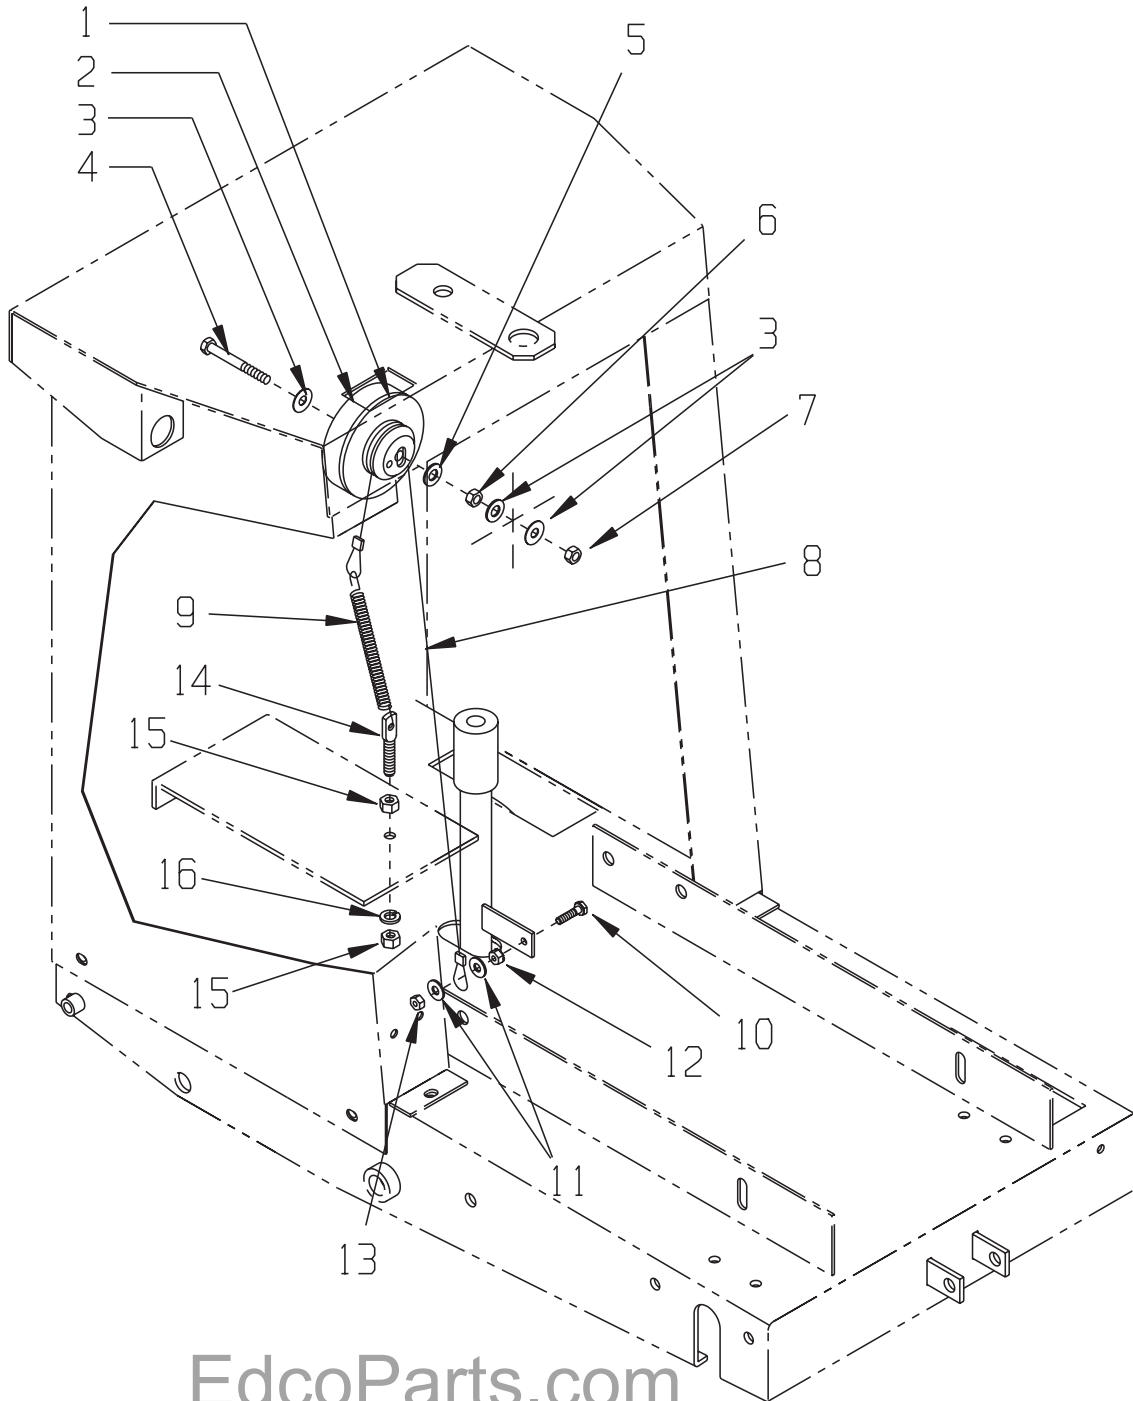

EdcoParts.com

888-634-4289

An iBuy Stores Company

ILLUSTRATION 12: GUIDE BAR GROUPING

EdcoParts.com

888-634-4289

An iBuy Stores Company

PARTS LISTING - ILLUSTRATION 12: GUIDE BAR GROUPING			
ITEM #	PART #	DESCRIPTION	QTY.
1	56304	GUIDE BAR	1
2	51012	GUIDE POINTER, FRONT	1
3	51078	PLUG, SQ. TUBE 1 X 14 GA., BLACK	1
4	50024	WHEEL 4 X 1-3/8 X 3/8"BORE	1
5	10025	WASHER, FLAT 3/8 SAE	2
6	10156	NUT, HEX NYLON LOCK 3/8-16	1
7	10499	SCREW, CAP 1/2-13 X 3	1
8	10155	NUT, HEX NYLON LOCK 1/2-13	1
9	51430	ROPE, GUIDE BAR, SS-24	1
10	11591	ROPE CLEAT, NYLON JAM 3/16"-5/16"	1
11	11594	SCREW, MACHINE 10-32 X 5/8, SLT.FLT	2
12	10831	WASHER, LOCK, INT. TOOTH #10	2
13	10832	NUT, KEPS 10-32	2

EdcoParts.com

888-634-4289

An iBuy Stores Company

ILLUSTRATION 13: DEPTH GAUGE GROUPING

EdcoParts.com

888-634-4289

An iBuy Stores Company

PARTS LISTING - ILLUSTRATION 13: DEPTH GAUGE GROUPING			
ITEM #	PART #	DESCRIPTION	QTY.
1	57132	WHEEL, DEPTH GAUGE	1
2	N/A	DECAL (PART OF DECAL KIT # 92007)	-
3	10025	WASHER, FLAT 3/8 SAE	3
4	10336	SCREW, CAP 3/8-24 X 2-1/4	1
5	64159	SHIM 3/8 X 5/8 X .031	1
6	10004	NUT, LOCK 3/8-24	1
7	10152	NUT, HEX NYLON LOCK 3/8-24	1
8	51240	CABLE, DEPTH GAUGE 3/32 X 25"L	1
9	3636	SPRING, EXT. 6"L	1
10	10031	SCREW, CAP 1/4-20 X 1	1
11	10602	WASHER, FLAT 1/4 SAE	2
12	10861	NUT, KEPS 1/4-20	1
13	10150	NUT, HEX NYLON LOCK 1/4-20	1
14	10843	BOLT, SPADE 3/8-16 X 1-5/8	1
15	10404	NUT 3/8-16	2
16	10811	WASHER, LOCK 3/8	1