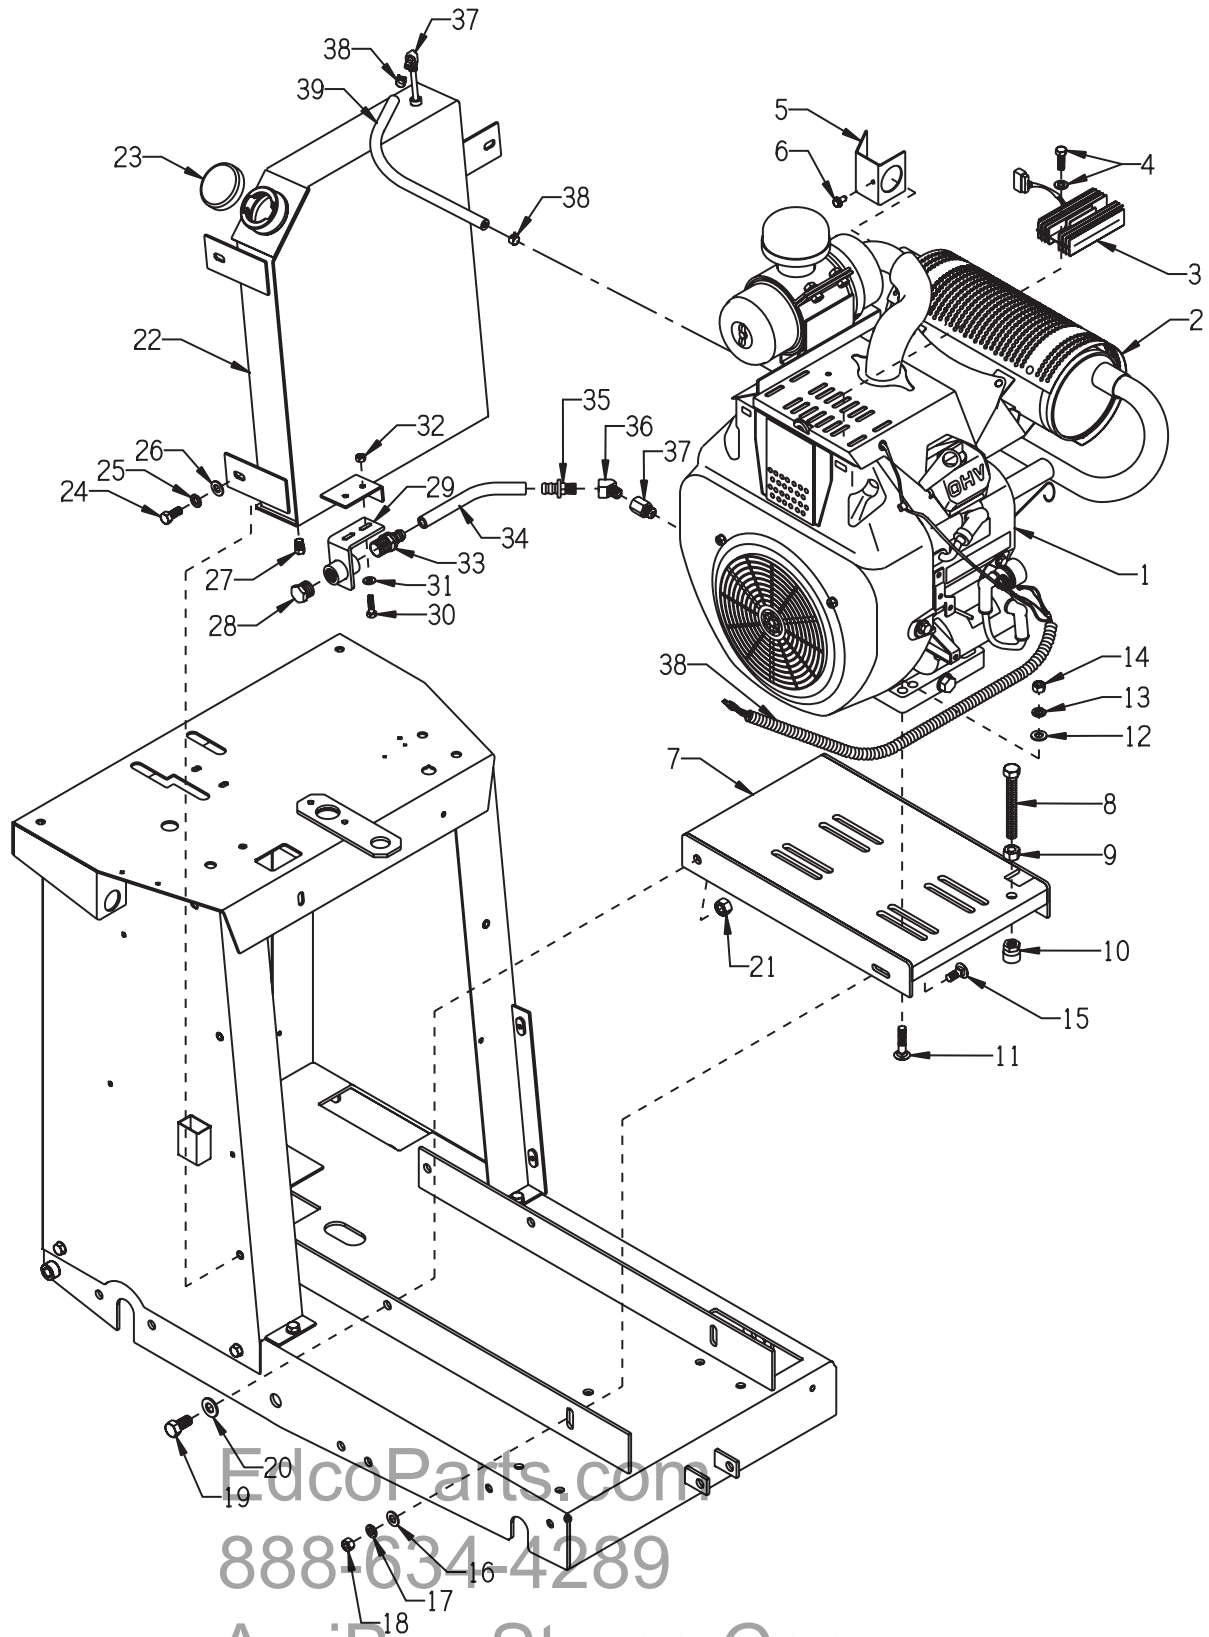

ILLUSTRATION 8 : ENGINE & FUEL TANK GROUPING

PARTS LISTING - ILLUSTRATION 8: ENGINE & FUEL TANK GROUPING			
ITEM #	PART #	DESCRIPTION	QTY.
1	15055	ENGINE, HONDA GX670-TXA2	1
2	15165	MUFFLER, HONDA VHRM4	1
3	----	RECTIFIER/REGULATOR (INCLUDE W/ ENGINE)	-
4	10031	SCREW, CAP 1/4-20 X 1	2
	10602	WASHER, FLAT 1/4 SAE	2
	10150	NUT, HEX NYLON LOCK 1/4-20 (NOT SHOWN)	2
5	51418	DEFLECTOR, EXHAUST	1
6	10877	SCREW, CAP STSHW 10-24 X 1/2	1
7	51208	MOUNT, ENGINE	1
8	10392	BOLT, TAP 1/2-13 X 4 (FULL THREAD)	1
9	10417	NUT 1/2-13	1
10	50710	TOGGLE PAD 7/8"D X 15/16"H X 1/2-13	1
11	10087	BOLT, CARRIAGE 3/8-16 X 1-3/4 F.T.	4
12	10025	WASHER, FLAT 3/8 SAE	4
13	10811	WASHER, LOCK 3/8	4
14	10404	NUT 3/8-16	4
15	10802	BOLT, CARRIAGE 3/8-16 X 1 FULL THD.	2
16	10025	WASHER, FLAT 3/8 SAE	2
17	10811	WASHER, LOCK 3/8	2
18	10404	NUT 3/8-16	2
19	10304	SCREW, CAP 1/2-20 X 1	2
20	10312	WASHER, FLAT 1/2 SAE	2
21	10205	NUT, LOCK 1/2-20	2
22	51416	TANK, FUEL	1
23	61056	CAP, FUEL TANK	1
24	10907	SCREW, CAP 3/8-16 X 3/4	3
25	10811	WASHER, LOCK 3/8	3
26	10025	WASHER, FLAT 3/8 SAE	3
27	11650	PIPE PLUG 1/8 NPT (BRASS)	1
28	50552	PIPE PLUG 1/2 NPT (BRASS)	1
29	57159	BRACKET, OIL DRAIN	1
30	10018	SCREW, CAP 1/4-20 X 3/4	2
31	10602	WASHER, FLAT 1/4 SAE	2
32	10861	NUT, KEPS 1/4-20	2
33	80061	BARB, PUSH-ON 1/2HOSE X 1/2MPT	1
34	51237	HOSE, PUSH-ON 1/2"ID X 7"L	1
35	11579	BARB, PUSH-ON 1/2HOSE X 1/4 MPT	1
36	10716	ELBOW, STREET 1/4NPT X 45 (BRASS)	1
37	11533	FITTING, ADPTR 6-M14X1.5 TO1/4-18MPT	1
38	51429	LOOM, FLEX 5/8 X 50"L	1
39	51427	HOSE, FUEL 1/4"ID X 13"L	1

EdcoParts.com

888-634-4289

An iBuy Stores Company