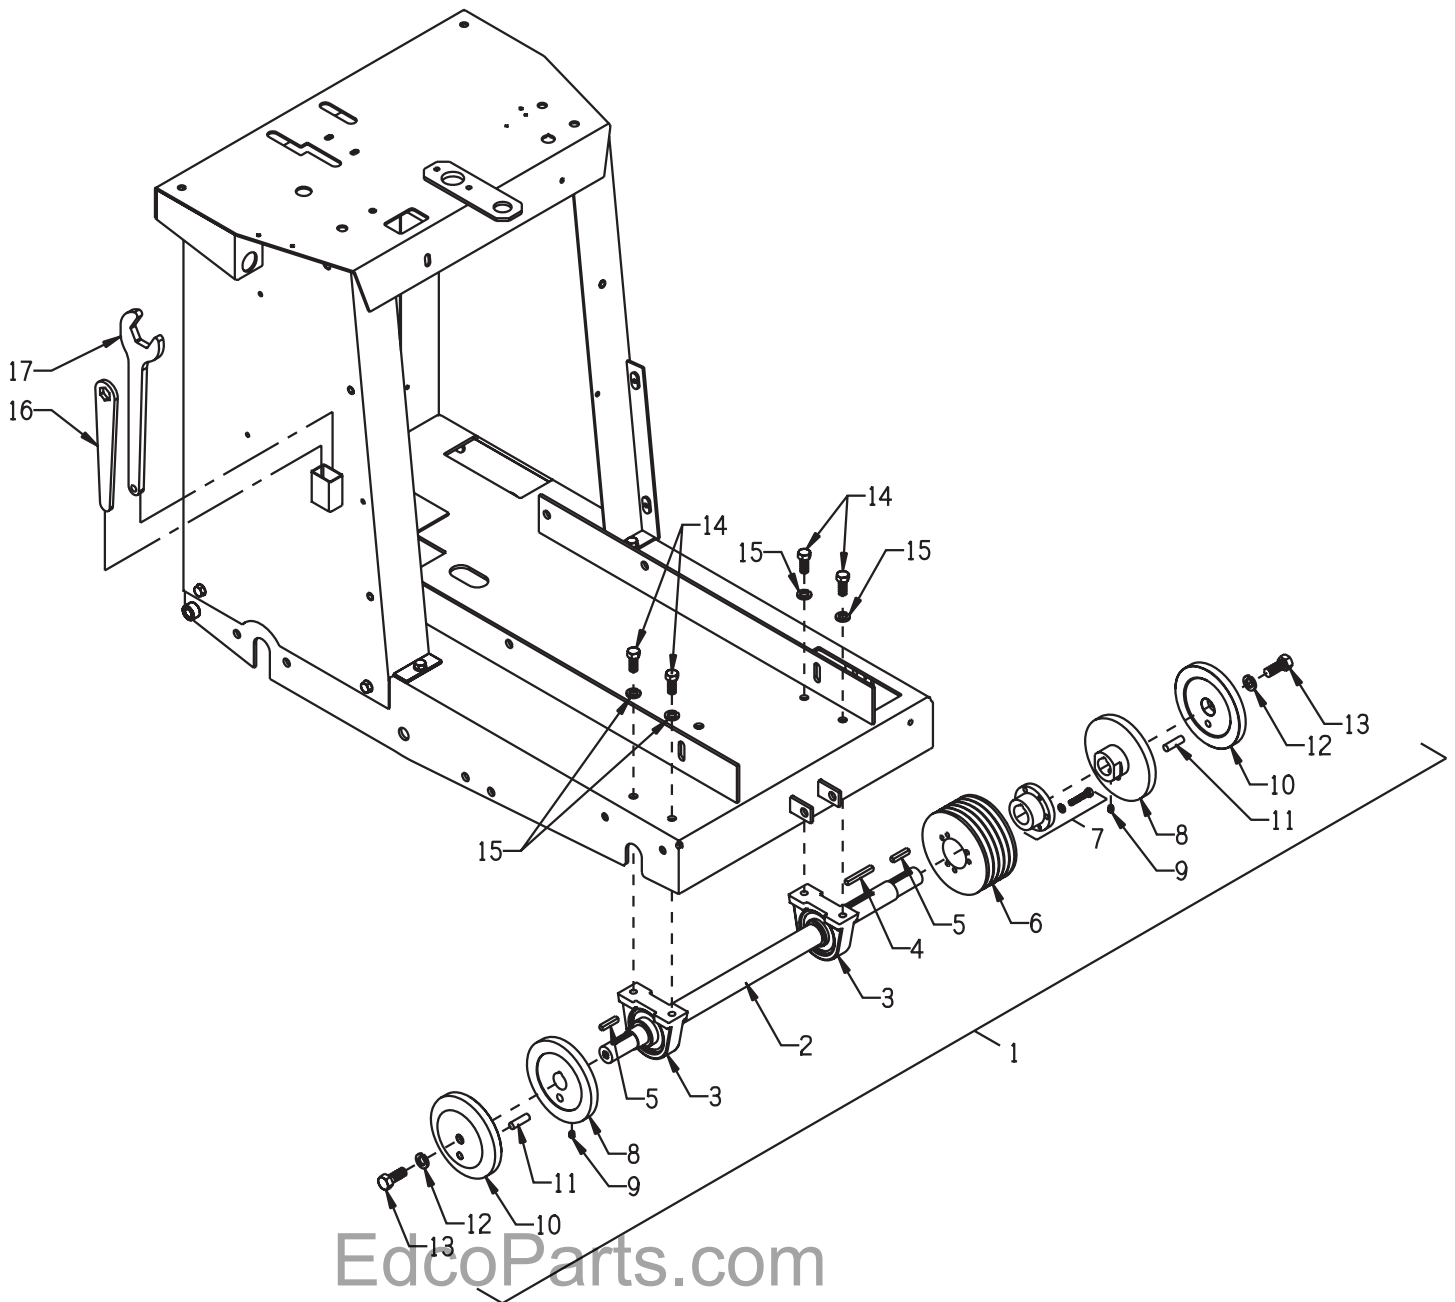

ILLUSTRATION 4: ARBOR ASSEMBLY

EdcoParts.com

888-634-4289

An iBuy Stores Company

PARTS LISTING			
ILLUSTRATION 4: ARBOR ASSEMBLY			
ITEM #	PART #	DESCRIPTION	QTY.
1	51413A	ARBOR ASSEMBLY, SS-24 (INCLUDES ITEMS 2 THRU 13)	1
2	51413	ARBOR SHAFT, SS-24	1
3	53020	BEARING, BALL 1-1/8" TPB	2
4	10115	KEY 1/4SQ X 2	1
5	10305	KEY 1/4SQ X 1-1/4	2
*6	51420	SHEAVE 5"OD X 5GR.3V X SDS	1
*7	10558	BUSHING, SHEAVE SDS X 1-1/8"BORE	1
8	50427	ARBOR BACKING PLATE 5"	2
9	10161	SCREW, SET 1/4-28 X 5/16	2
10	51415	ARBOR BLADE RETAINING CAP 5", SS-24	2
11	10129	PIN, SHEAR PROOF 3/8 X 1-1/4	2
12	10045	WASHER, LOCK 1/2	2
13	10321	SCREW, CAP 1/2-20 X 1-1/4	2
14	53033	SCREW, CAP 7/16-14 X 7/8	4
15	10450	WASHER, LOCK 7/16	4
16	53021	WRENCH, ARBOR, 3/4" BOX END	1
17	50445	WRENCH, ARBOR, 1-1/2" OPEN END	1
*NOTE: ITEMS 6 & 7 WERE REVISED IN JAN. 2010. THE SHEAVE (ITEM 6) WAS AN SH STYLE AND REQUIRED AN SH STYLE BUSHING (ITEM 7) PART # 10547.			

EdcoParts.com

888-634-4289

An iBuy Stores Company