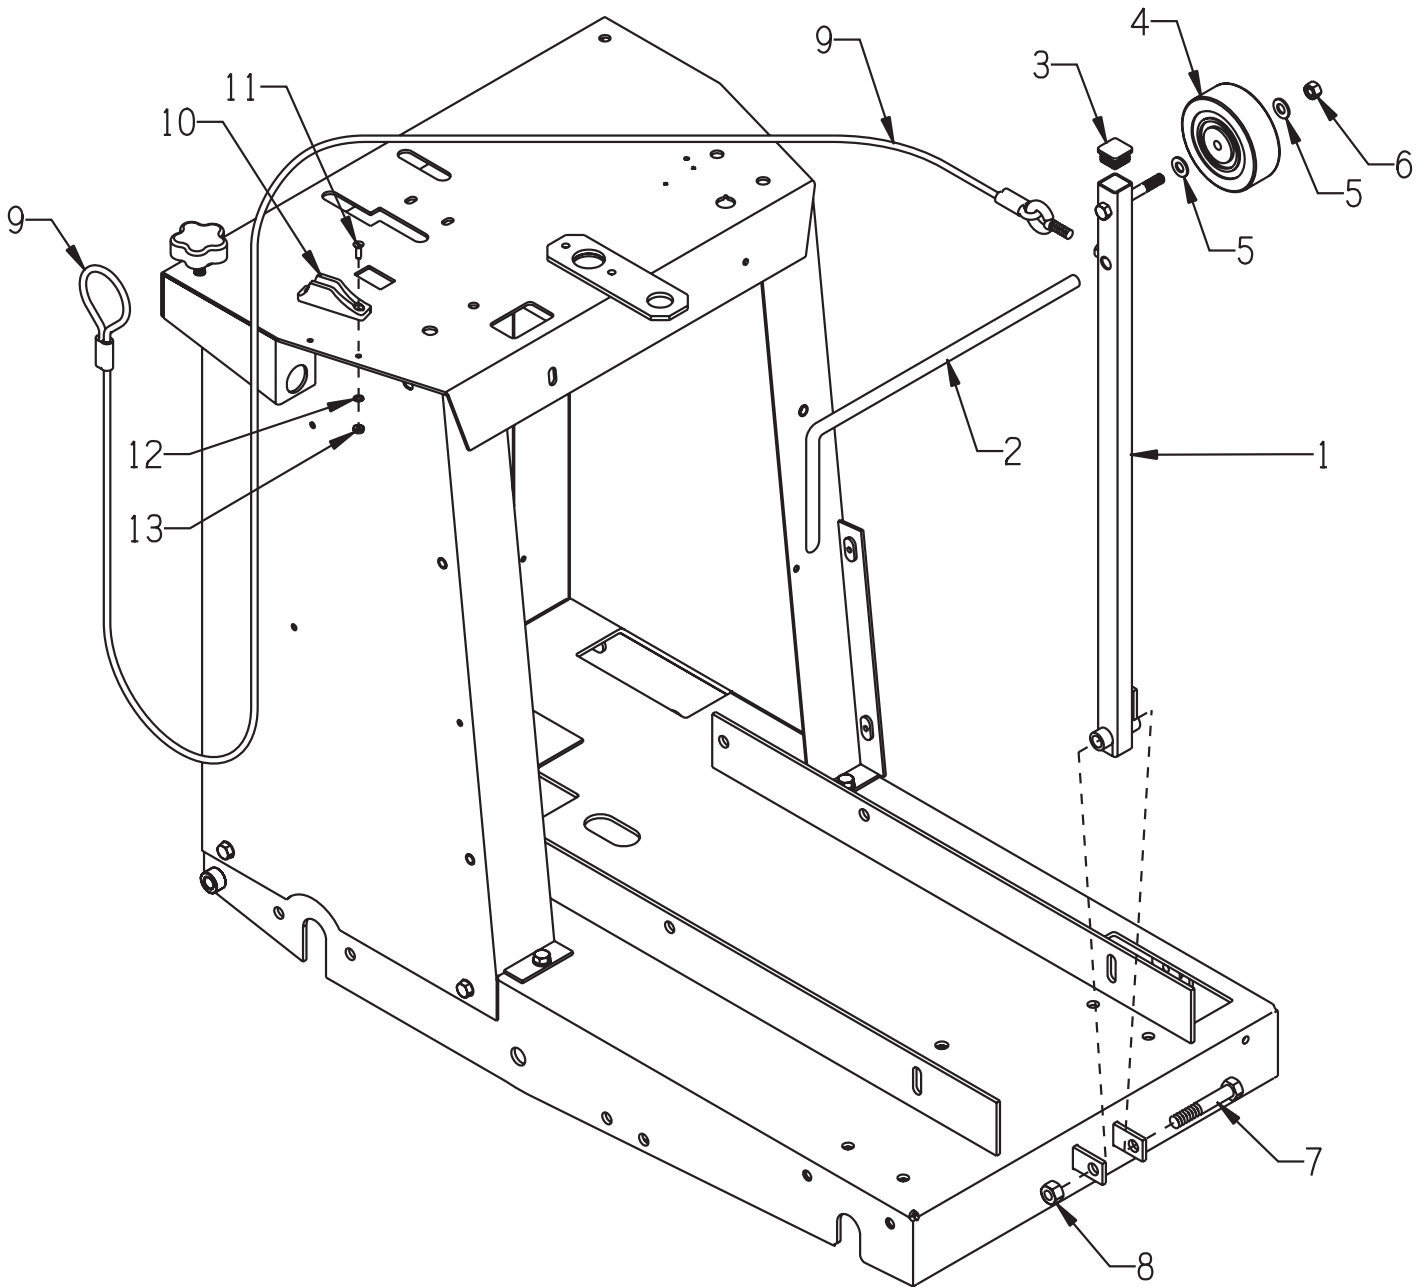

ILLUSTRATION 11: BELT DRIVE GROUPING

EdcoParts.com

888-634-4289

An iBuy Stores Company

PARTS LISTING - ILLUSTRATION 11: BELT DRIVE GROUPING			
ITEM #	PART #	DESCRIPTION	QTY.
1	10528	SHEAVE 4.15"OD X 1GR.AB X TPR-LOCK	1
2	10529	BUSHING, SHEAVE TAPER-LOCK 1-1/8"B	1
3	10267	BELT AP-57 OR A-57	1
4	10139	SCREW, SET 1/4-20 X 5/16	2
5	51419	SHEAVE 2.8"OD X 5GR.3V X 1-1/8"B	1
6	10071	KEY 1/4SQ X 2-1/2	1
7	10115	KEY 1/4SQ X 2	1
8	51420	SHEAVE 5"OD X 5GR.3V X SH	1
9	10547	BUSHING, SHEAVE SH X 1-1/8"BORE (INCLUDES HARDWARE)	1
10	10276	BELT 3VX-355	5
11	51052	IDLER ARM	1
12	10308	SCREW, CAP 1/2-20 X 1-1/2	1
13	10312	WASHER, FLAT 1/2 SAE	5
14	10205	NUT, LOCK 1/2-20	1
15	10336	SCREW, CAP 3/8-24 X 2-1/4	1
16	51226	IDLER PULLEY 2.75 X 3/4FLAT X 3/8	1
17	10014	NUT 3/8-24	1
18	10025	WASHER, FLAT 3/8 SAE	2
19	50074	SPRING, EXT. 1"OD X 3-15/16	1
20	10113	SPACER, STEEL 9/16OD X 3/8ID X 7/32	1
21	10004	NUT, LOCK 3/8-24	1
22	50062	SHEAVE, TRANS. 4"OD X 1GR. X .671"B	1

EdcoParts.com

888-634-4289

An iBuy Stores Company

ILLUSTRATION 12: GUIDE BAR GROUPING

EdcoParts.com

888-634-4289

An iBuy Stores Company

PARTS LISTING - ILLUSTRATION 12: GUIDE BAR GROUPING			
ITEM #	PART #	DESCRIPTION	QTY.
1	56304	GUIDE BAR	1
2	51012	GUIDE POINTER, FRONT	1
3	51078	PLUG, SQ. TUBE 1 X 14 GA., BLACK	1
4	50024	WHEEL 4 X 1-3/8 X 3/8"BORE	1
5	10025	WASHER, FLAT 3/8 SAE	2
6	10156	NUT, HEX NYLON LOCK 3/8-16	1
7	10499	SCREW, CAP 1/2-13 X 3	1
8	10155	NUT, HEX NYLON LOCK 1/2-13	1
9	51430	ROPE, GUIDE BAR, SS-24	1
10	11591	ROPE CLEAT, NYLON JAM 3/16"-5/16"	1
11	11594	SCREW, MACHINE 10-32 X 5/8, SLT.FLT	2
12	10831	WASHER, LOCK, INT. TOOTH #10	2
13	10832	NUT, KEPS 10-32	2