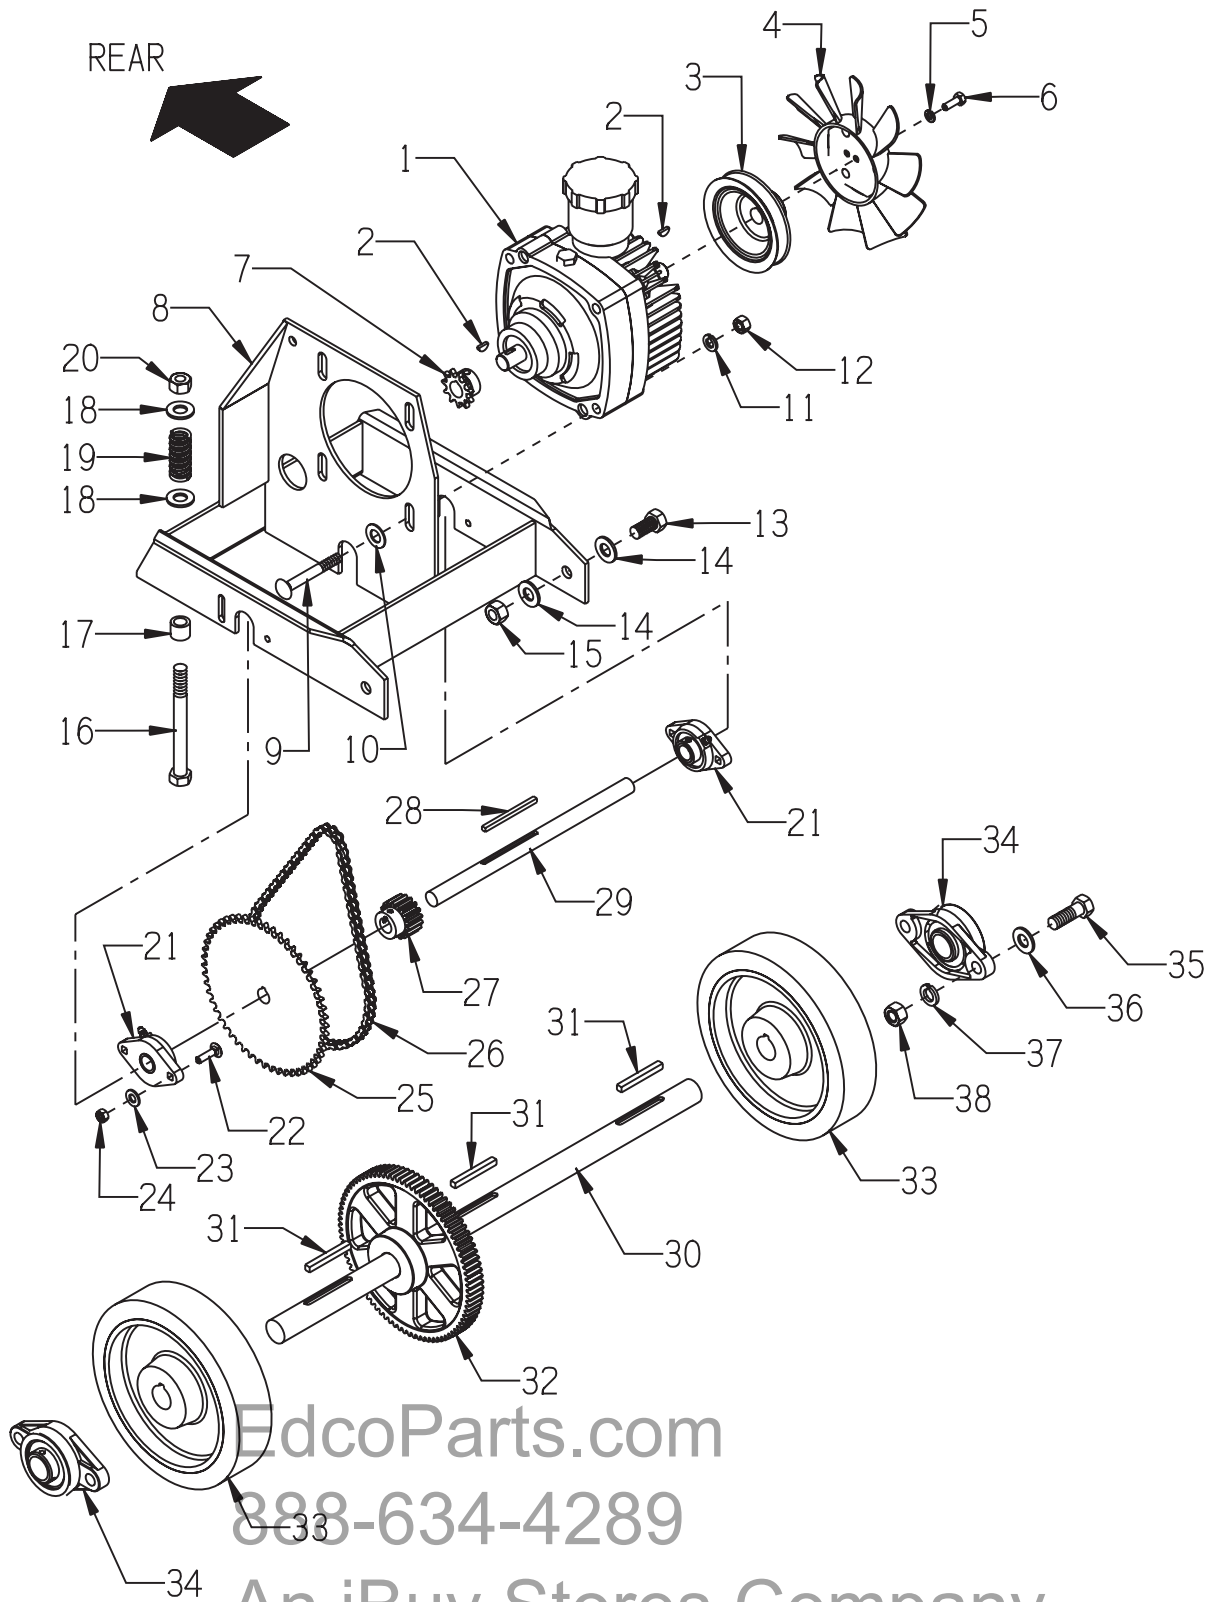

ILLUSTRATION 5:
TRANSMISSION, JACKSHAFT & REAR AXLE GROUPING

EdcoParts.com

888-634-4289

An iBuy Stores Company

PARTS LISTING - ILLUSTRATION 5: TRANSMISSION, JACKSHAFT & REAR AXLE GROUPING			
ITEM #	PART #	DESCRIPTION	QTY.
1	50061	TRANSMISSION, HYDROSTATIC	1
2	50071	KEY, WOODRUFF 1/8 X 1/2 (#404)	2
3	50062	SHEAVE, TRANS. 4"OD X 1GR. X .671"B	1
4	50266	FAN BLADE W/ PLATE 7", TRANSMISSION	1
5	10038	WASHER, LOCK 1/4	1
6	10018	SCREW, CAP 1/4-20 X 3/4	1
7	50048	SPROCKET #3511 X .67"BORE	1
8	51409	MOUNT, TRANSMISSION, SS-24	1
9	10909	BOLT, CARRIAGE 3/8-16 X 3 FULL THD	4
10	10040	WASHER, GARRET 17/32 X 1 X .054	4
11	10811	WASHER, LOCK 3/8	4
12	10404	NUT 3/8-16	4
13	10304	SCREW, CAP 1/2-20 X 1 (1 SIDE ONLY, SEE ILLUS. 11)	1
14	10312	WASHER, FLAT 1/2 SAE (1 SIDE ONLY, SEE ILLUS. 11)	2
15	10205	NUT, LOCK 1/2-20 (1 SIDE ONLY, SEE ILLUS. 11)	1
16	81001	SCREW, CAP 1/2-13 X 4	1
	10376	SCREW, CAP 1/2-13 X 5	1
17	41045	SPACER 3/4"OD X 1/2"ID X 5/8"L	2
18	10312	WASHER, FLAT 1/2 SAE	4
19	51035	SPRING, COMP. .828"OD X 2"FL	2
20	10155	NUT, HEX NYLON LOCK 1/2-13	2
21	80009G	BEARING, BALL 5/8" 2-HOLE (W/ G.F.)	2
22	10412	BOLT, CARRIAGE 1/4-20 X 1 FULL THD.	4
23	10602	WASHER, FLAT 1/4 SAE	4
24	10861	NUT, KEPS 1/4-20	4
25	51421	SPROCKET #35B54 X 5/8"BORE W/ KW	1
26	51428	CHAIN #35 X 25" + CL	1
27	51417M	GEAR, SPUR 17 TOOTH, SS-24	1
28	10088	KEY 3/16SQ X 2-1/2	1
29	51410	JACKSHAFT, SS-24 5/8 X 10-3/4	1
30	51411	AXLE, REAR, SS-24 1 X 22-3/4	1
31	10307	KEY 1/4SQ X 2-1/4	3
32	78005M	GEAR, SPUR 84 TOOTH, SS-24	1
33	50098	WHEEL 8 X 2 X 1"BORE	2
34	62022	BEARING, BALL 1" 2-HOLE FLANGE	2
35	10321	SCREW, CAP 1/2-20 X 1-1/4	4
36	10312	WASHER, FLAT 1/2	4
37	10045	WASHER, LOCK 1/2	4
38	10072	NUT 1/2-20	4