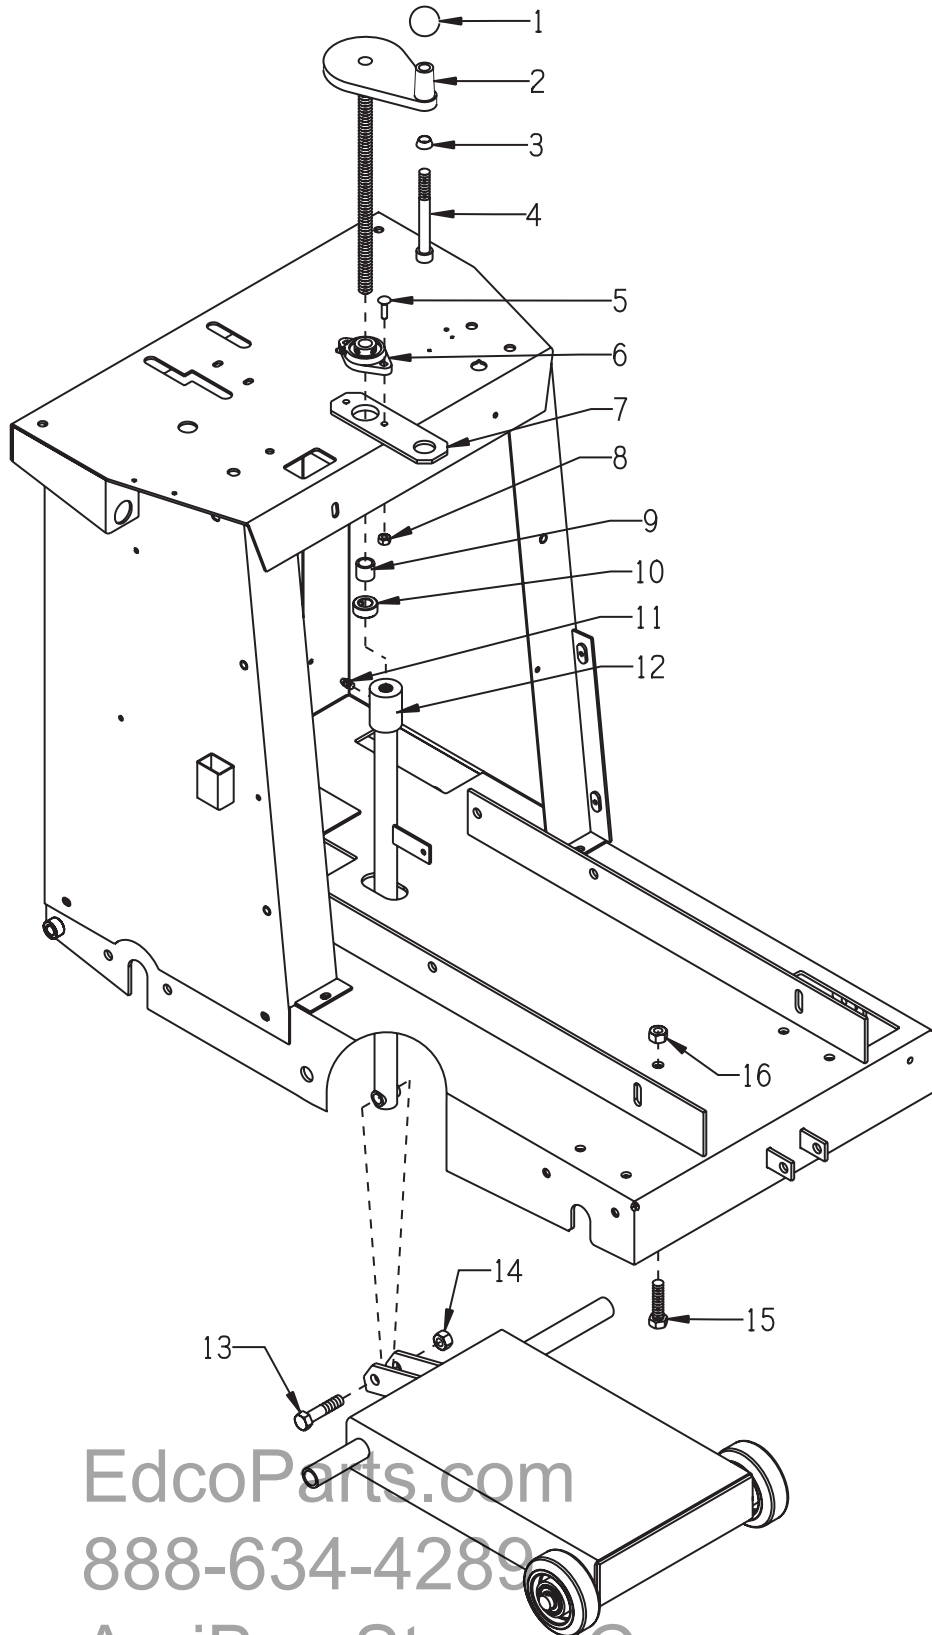

ILLUSTRATION 2 : DEPTH CONTROL & LINKAGE GROUPING

PARTS LISTING - ILLUSTRATION 2 : DEPTH CONTROL & LINKAGE GROUPING			
ITEM #	PART #	DESCRIPTION	QTY.
1	14023	KNOB, BALL 1-3/8 W/ 1/2-13THD, BLK.	1
2	51075	HANDWHEEL, LARGE W/ 5/8-8 X 13"ROD	1
3	50550	SLEEVE, BRASS 1/2" TAPERED	1
4	10346	SCREW, SKT. HD. CAP 1/2-13 X 4-1/2	1
5	10412	BOLT, CARRIAGE 1/4-20 X 1 FULL THD.	2
6	80009	BEARING, BALL 5/8" 2-HOLE (NO G.F.)	1
7	51426	DEPTH LOCK	1
8	10861	NUT, KEPS 1/4-20	2
9	55010	SPACER, HANDWHEEL 5/8"ID X 3/4"L	1
10	10096	COLLAR, LOCKING 5/8"ID	1
11	10808	FITTING, GREASE 1/4-28 STRAIGHT	1
12	51412	LINKAGE, CUT CONTROL, SS-24	1
13	10347	SCREW, CAP 1/2-20 X 2-1/4	1
14	10154	NUT, HEX NYLON LOCK 1/2-20	1
15	11718	BOLT, TAP 1/2-13 X 2-1/2 (FULL THD)	1
16	10417	NUT 1/2-13	1

EdcoParts.com

888-634-4289

An iBuy Stores Company