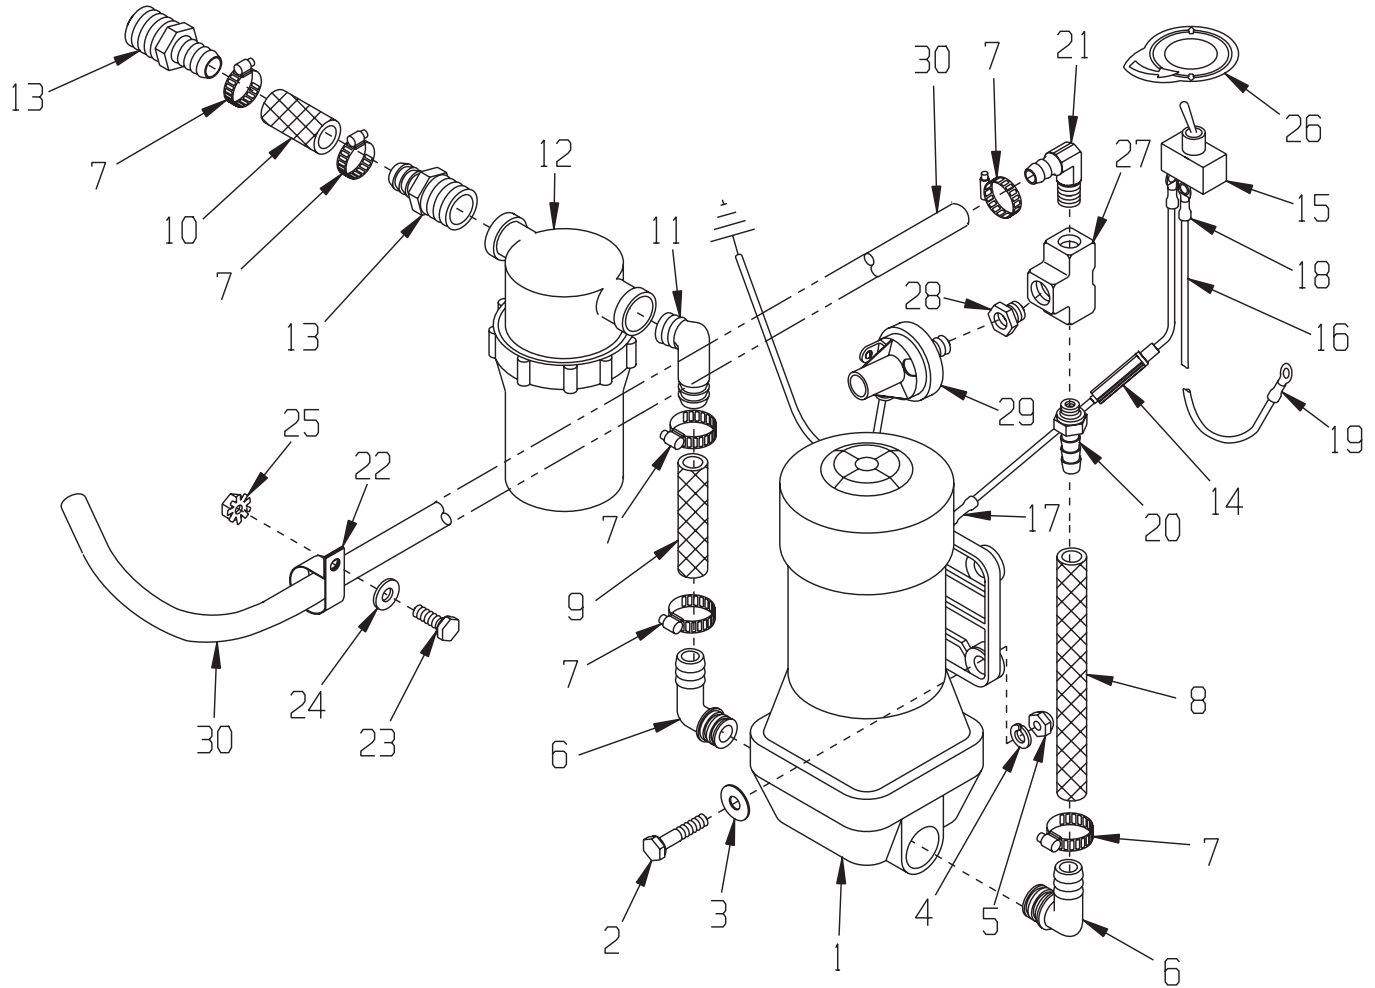

**ILLUSTRATION 14:
OPTIONAL
WATER PUMP KIT
PART # 51270**

EdcoParts.com

888-634-4289

An iBuy Stores Company

**PARTS LISTING - ILLUSTRATION 14:
OPTIONAL WATER PUMP KIT
PART # 51270**

ITEM #	PART #	DESCRIPTION	QTY.
1	50470	PUMP, WATER, 12VDC, FLOJET QUAD	1
2	10905	SCREW, CAP 1/4-20 X 1-1/4	4
3	10602	WASHER, FLAT 1/4 SAE	4
4	10038	WASHER, LOCK 1/4	4
5	10876	NUT, ACORN 1/4-20	4
6	50469	PUMP QUAD PORT BARB ELBOW 1/2"	2
7	50069	CLAMP, HOSE, SAE #6, ADJ. TO 13/16	5
8	57168	HOSE, WATER 1/2"ID X 4-7/8"L	1
9	51261	HOSE, WATER 1/2"ID X 4"L	1
10	50532	HOSE, WATER 1/2"ID X 2"L	1
11	50471	BARB ELBOW 90, 1/2HOSE X 1/2MPT	1
12	57170	STRAINER, NYLON T-STYLE 1/2FPT	1
13	10680	BARB, 1/2HOSE X 1/2MPT (PLASTIC)	1
14	50447	FUSE & HOLDER, 10 AMP	1
15	10633	SWITCH, TOGGLE SPST 15/10A-115/250V	1
16	51262	WIRE, RED 14AWG X 30"L	1
17	10938	CONNECTOR, BUTT 16-14GA. INSULATED	1
18	50084	TERM., RING #10 16-14GA. INSULATED	2
19	10968	TERM., RING 5/16 16-14GA. INSULATED	1
*20	11579	BARB, PUSH-ON 1/2HOSE X 1/4 MPT	1
*21	10799	BARB ELBOW 90, 3/8HOSE X 1/4MPT	1
*22	11565	CLAMP, LOOM, 5/8" (SAE SIZE 10)	1
*23	10018	SCREW, CAP 1/4-20 X 3/4	1
*24	10602	WASHER, FLAT 1/4 SAE	1
*25	10861	NUT, KEPS 1/4-20	1
*26	-----	DECAL, WATER PUMP ON-OFF (PART OF DECAL KIT # 92007)	-
**27	10719	PIPE TEE, FEMALE 1/4 NPT (BRASS)	1
**28	10718	BUSHING, HEX 1/4 X 1/8 NPT (BRASS)	1
**29	51030	SWITCH, PRESSURE, MAG. IGN., N.C.	1
***30	51222	HOSE, WATER 3/8"ID X 46"L	1
1-19 THESE ITEMS ARE PRE-ASSEMBLED			
*20-26 THESE ITEMS ARE NOT PRE-ASSEMBLED			
**27-29 THESE ITEMS ARE REUSED FROM THE EXISTING UNIT. THEY ARE SHOWN FOR ASSEMBLY PURPOSES ONLY			
***30 THIS ITEM IS REUSED FROM THE EXISTING UNIT. TRIM OFF TO THE APPROPRIATE LENGTH