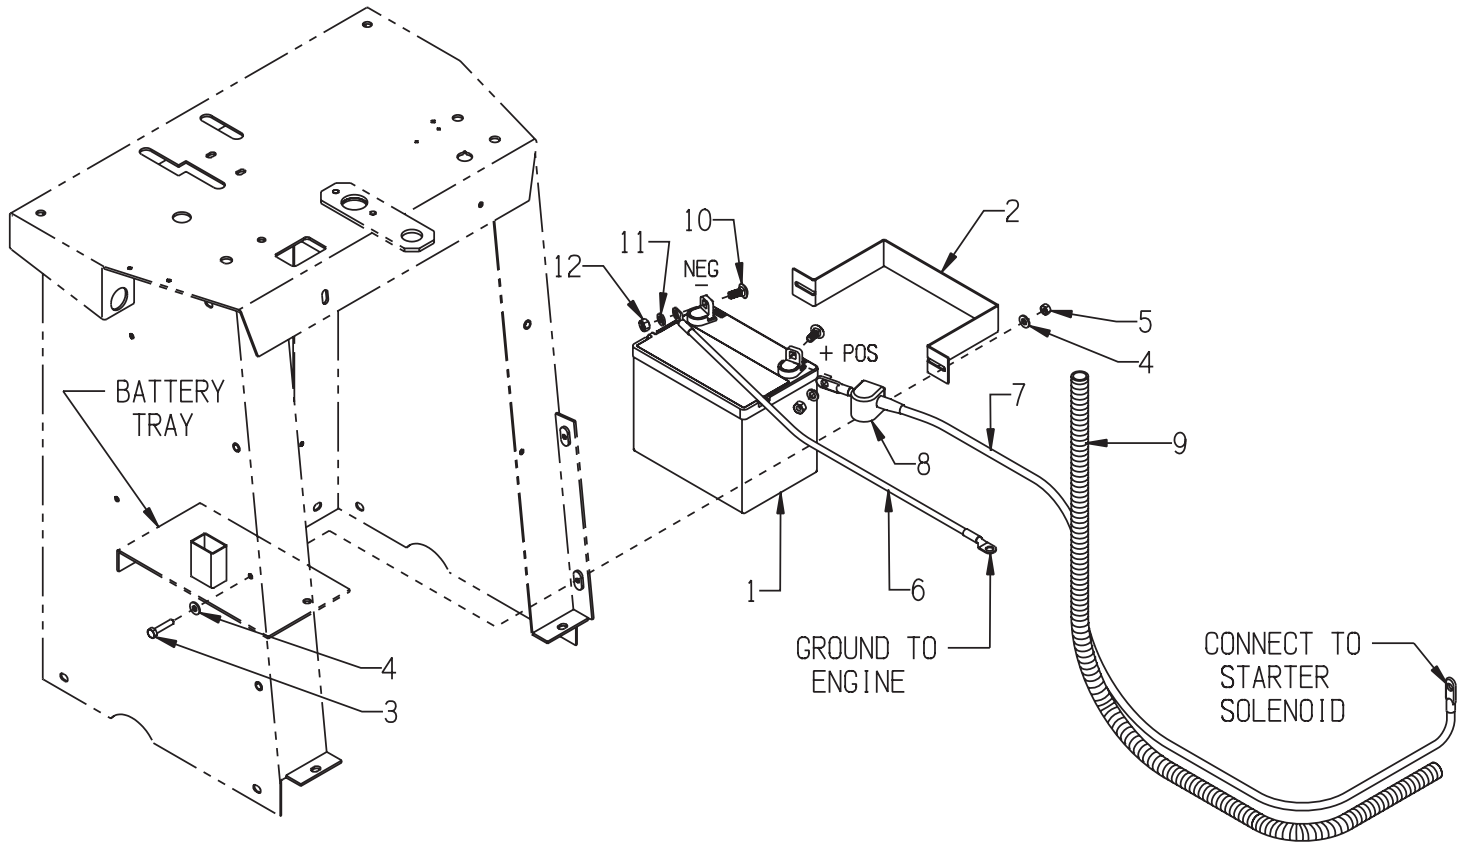

ILLUSTRATION 9 : BATTERY GROUPING

ITEM #	PART #	DESCRIPTION	QTY.
1	84011	BATTERY 12 VOLT/300 CCA(SMALL ENG.)	1
2	50091	CLAMP, BATTERY HOLD DOWN	1
3	10905	SCREW, CAP 1/4-20 X 1-1/4	2
4	10602	WASHER, FLAT 1/4 SAE	4
5	10150	NUT, HEX NYLON LOCK 1/4-20	2
6	50117B	CABLE, EYE-EYE 4GA. X 24" (BLACK)	1
7	51425	CABLE, EYE-EYE 4GA. X 50" (RED)	1
8	11583	INSULATOR, BAT.TERM. U-1 STYLE(RED)	1
9	10926	LOOM, FLEX 5/8" (U/M = FT.)	5 FT.
10	10818	BOLT, CARRIAGE 5/16-18 X 3/4 F.T.	2
11	10801	WASHER, LOCK 5/16	2
12	10054	NUT 5/16-18	2