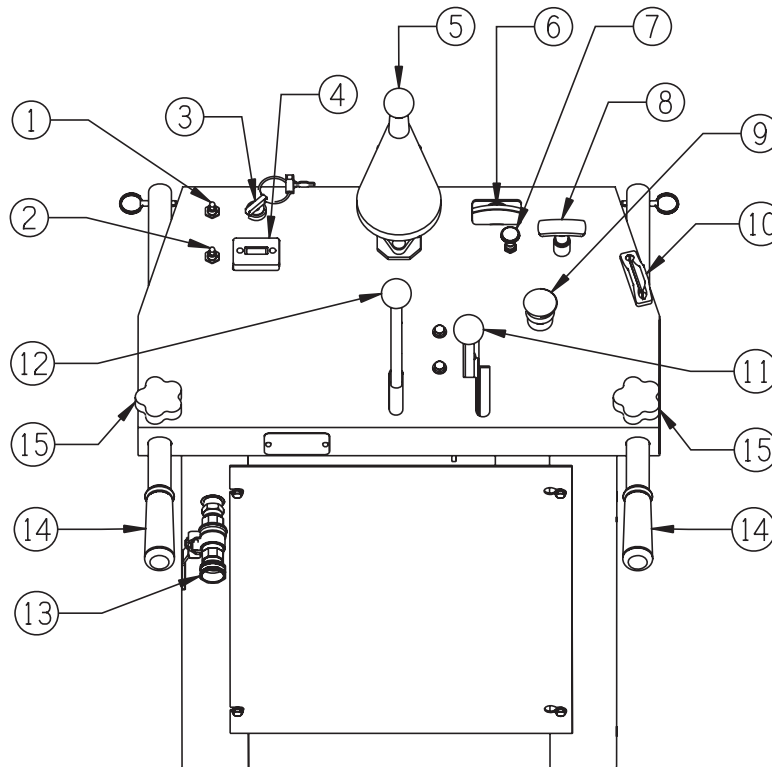

EdcoParts.com

888-634-4289

An iBuy Stores Company

ILLUSTRATION 9 : BATTERY GROUPING

ITEM #	PART #	DESCRIPTION	QTY.
1	84011	BATTERY 12 VOLT/300 CCA(SMALL ENG.)	1
2	50091	CLAMP, BATTERY HOLD DOWN	1
3	10905	SCREW, CAP 1/4-20 X 1-1/4	2
4	10602	WASHER, FLAT 1/4 SAE	4
5	10150	NUT, HEX NYLON LOCK 1/4-20	2
6	50117B	CABLE, EYE-EYE 4GA. X 24" (BLACK)	1
7	51425	CABLE, EYE-EYE 4GA. X 50" (RED)	1
8	11583	INSULATOR, BAT.TERM. U-1 STYLE(RED)	1
9	10926	LOOM, FLEX 5/8" (U/M = FT.)	5 FT.
10	10818	BOLT, CARRIAGE 5/16-18 X 3/4 F.T.	2
11	10801	WASHER, LOCK 5/16	2
12	10054	NUT 5/16-18	2

ILLUSTRATION 10 : OPERATING CONTROLS

ITEM #	PART #	DESCRIPTION	QTY.
1	10633	BLADE SAVER SWITCH (ILLUS. 3, ITEM 24)	1
2	10633	WATER PUMP SWITCH (OPTIONAL, ILLUS. 14)	1
3	15163 15137	IGNITION SWITCH (INCLUDED W/ ENGINE) KEY (2 INCLUDED W/ ENGINE OR SWITCH)	1
4	15138	METER, HOUR, REDINGTON INDUCTIVE	1
5	-----	DEPTH CONTROL (ILLUS. 2)	1
6	-----	DEPTH GAUGE (ILLUS. 13)	1
7	15129	CHOKE CONTROL, CABLE (CUT 44"LOA)	1
8	51081	THROTTLE CONTROL CABLE (CUT 43"LOA)	1
9	15147 15148 15167	SWITCH PUSHBUTTON ONLY, E-STOP SWITCH ASSY. CLIP ONLY, E-STOP SWITCH CONTACT BLOCK, N.C. E-STOP	1 1 1
10	11591	GUIDE ROPE CLEAT (ILLUS. 12, ITEM 10)	1
11	-----	DRIVE CONTROL LEVER (ILLUS. 6)	1
12	-----	CLUTCH CONTROL LEVER (ILLUS. 7)	1
13	-----	WATER HOOK-UP & VALVE (ILLUS. 3)	1
14	-----	EXTENDABLE HANDLES (ILLUS. 1)	2
15	51230	HANDLE LOCK (ILLUS. 1)	2