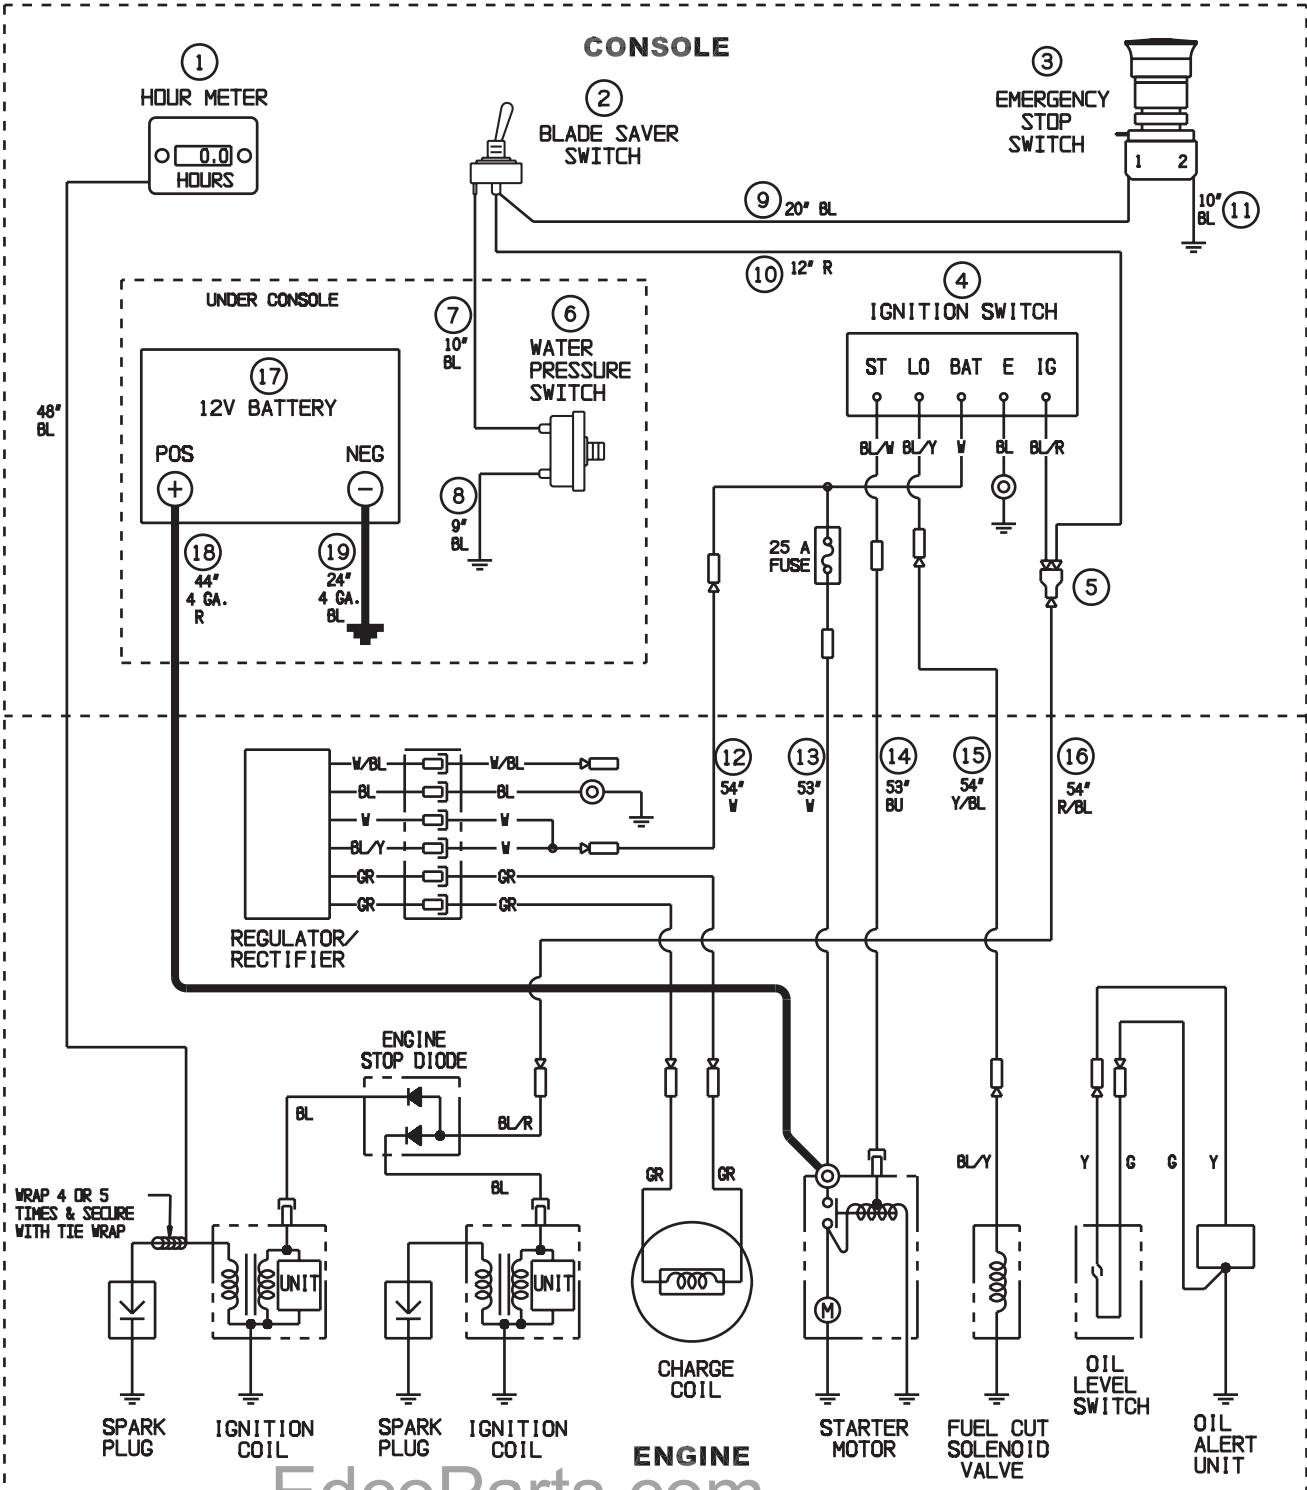

ILLUSTRATION 15: WIRING DIAGRAM

COLOR CODES

- BL = BLACK
- BU = BLUE
- G = GREEN
- GR = GRAY
- R = RED
- W = WHITE
- Y = YELLOW
- BL/BL = BLUE / BLACK STRIPE
- BL/R = BLACK / RED STRIPE
- BL/W = BLACK / WHITE STRIPE
- BL/Y = BLACK / YELLOW STRIPE
- R/BL = RED / BLACK STRIPE
- Y/BL = YELLOW / BLACK STRIPE

IGNITION SWITCH CHART

	IG	E	BAT	LO	ST
OFF	○	○			
ON			○	○	
START			○	○	○