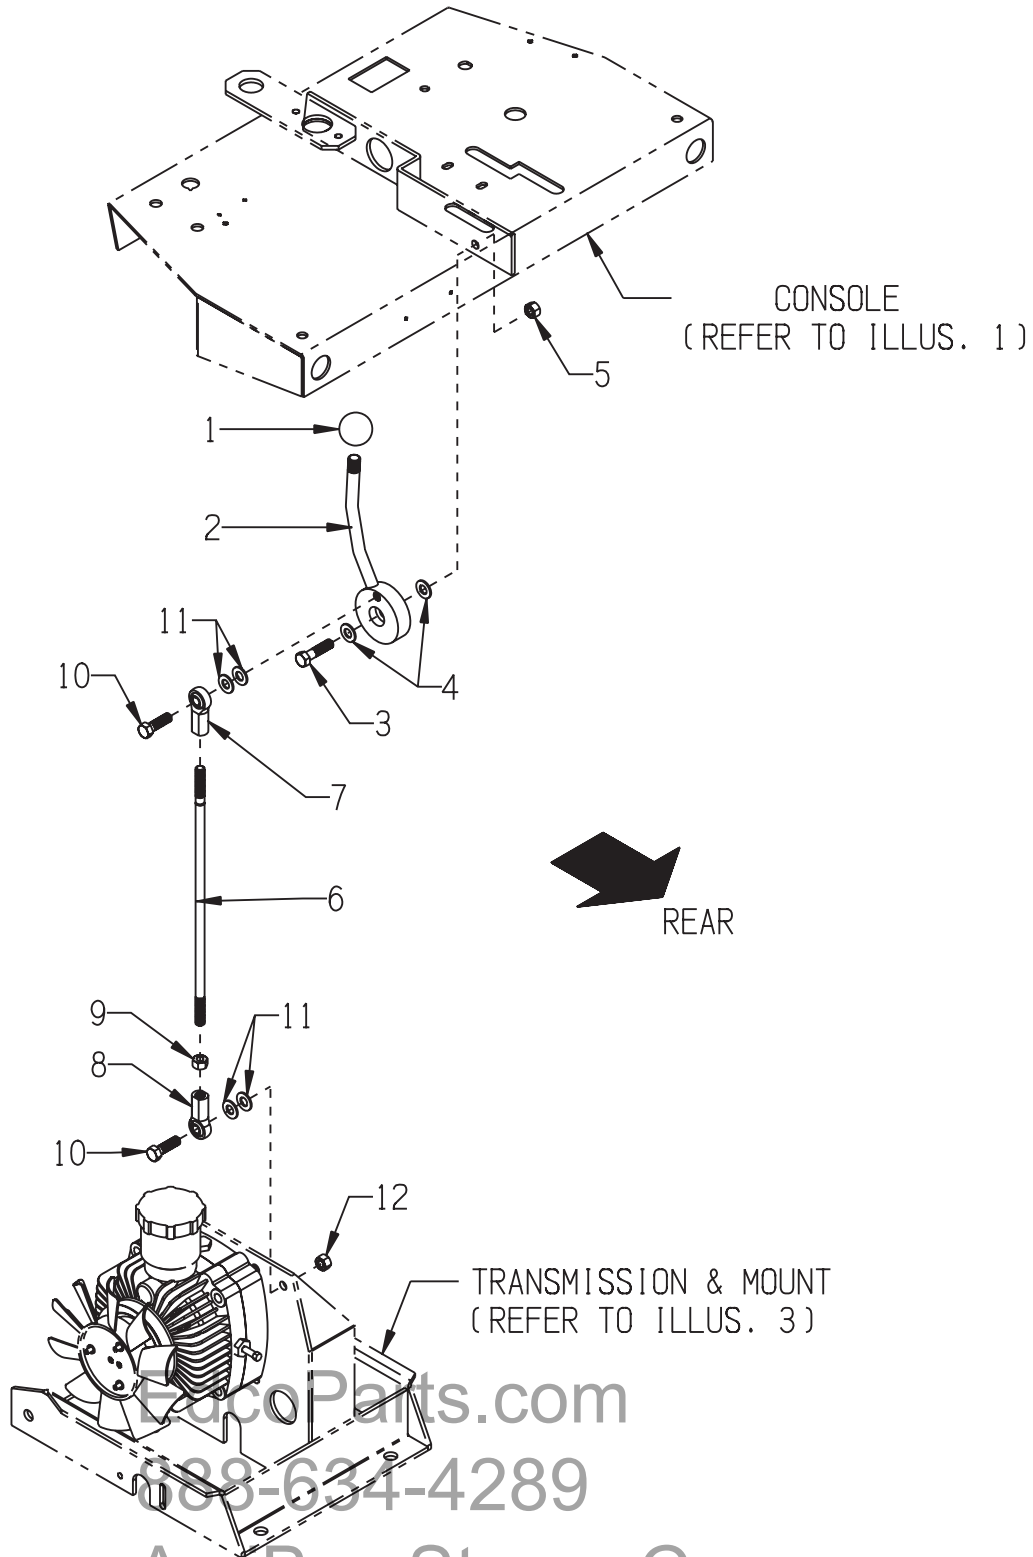

ILLUSTRATION 6:
DRIVE LEVER & LINKAGE GROUPING

PARTS LISTING - ILLUSTRATION 6:
DRIVE LEVER & LINKAGE GROUPING

ITEM #	PART #	DESCRIPTION	QTY.
1	14023	KNOB, BALL 1-3/8 W/ 1/2-13THD, BLK.	1
2	51210	LEVER, DRIVE	1
3	51235	PLATE, DRIVE LEVER PRESSURE	1
4	10315	SCREW, CAP 1/4-20 X 1-1/2	2
5	10602	WASHER, FLAT 1/4 SAE	2
6	57471	SPRING, COMP. .468"OD X 1.25"FL	2
7	10150	NUT, HEX NYLON LOCK 1/4-20	2
8	51211	MOUNT BRKT., DRIVE LEVER	1
9	10018	SCREW, CAP 1/4-20 X 3/4	2
10	10602	WASHER, FLAT 1/4 SAE	2
11	10150	NUT, HEX NYLON LOCK 1/4-20	2
12	10321	SCREW, CAP 1/2-20 X 1-1/4	1
13	10426	WASHER, BELLEVILLE 1/2ID X 3/64THK	2
14	50428	WASHER, FIBER 2-1/4OD X 1/2ID X 1/8	1
15	10312	WASHER, FLAT 1/2 SAE	1
16	10205	NUT, LOCK 1/2-20	1
17	10424	NUT 5/16-24	4
18	10801	WASHER, LOCK 5/16	4
19	10840	BALL JOINT ASSY. 5/16-24 R.H. THRD.	3
20	10424	NUT 5/16-24	3
21	51212	LINKAGE, ROD 5/16 X 13"L	1
22	51214	BELL CRANK, DRIVE LINKAGE	1
23	10382	SCREW, CAP 3/8-24 X 3-1/2	1
24	10025	WASHER, FLAT 3/8 SAE	2
25	10004	NUT, LOCK 3/8-24	1
26	10840L	BALL JOINT ASSY. 5/16-24 L.H. THRD.	1
27	51213	LINKAGE, ROD 5/16 X 9"L	1
28	50071	KEY, WOODRUFF 1/8 X 1/2 (#404)	1
29	51223	TRANS. CONTROL ARM	1
30	10811	WASHER, LOCK 3/8	1
31	10404	NUT 3/8-16	1

EcoParts.com
888-634-4289

ILLUSTRATION 7:
CLUTCH LEVER & LINKAGE GROUPING

PARTS LISTING - ILLUSTRATION 7: CLUTCH LEVER & LINKAGE GROUPING			
ITEM #	PART #	DESCRIPTION	QTY.
1	14023	KNOB, BALL 1-3/8 W/ 1/2-13THD, BLK.	1
2	51215	LEVER, CLUTCH, SS-20/24	1
3	10816	SCREW, CAP 3/8-24 X 1-1/2	1
4	10025	WASHER, FLAT 3/8 SAE	2
5	10004	NUT, LOCK 3/8-24	1
6	51216	LINKAGE, ROD 3/8 X 13"L, SS-20/24	1
7	10919L	ROD END, FEMALE 3/8-24 L.H. THREAD	1
8	10919	ROD END, FEMALE 3/8-24 R.H. THREAD	1
9	10014	NUT 3/8-24	1
10	10309	SCREW, CAP 3/8-24 X 1-1/4	2
11	10025	WASHER, FLAT 3/8 SAE	2
12	10004	NUT, LOCK 3/8-24	1