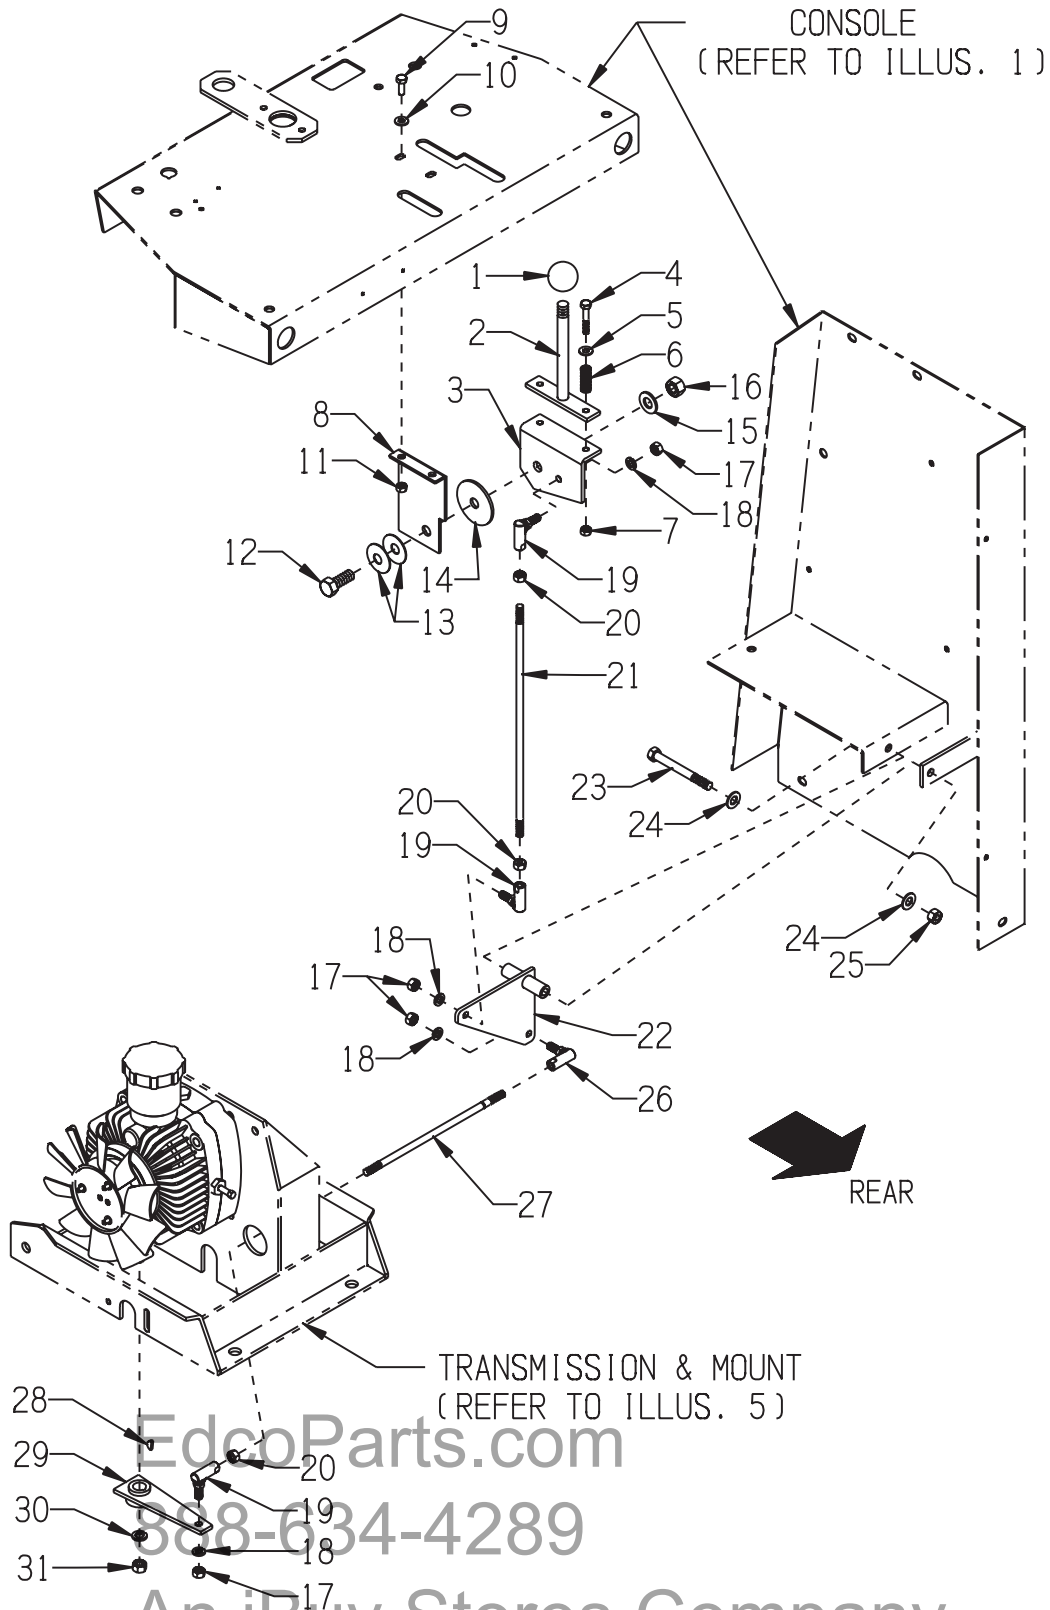

ILLUSTRATION 6:
DRIVE LEVER & LINKAGE GROUPING

PARTS LISTING - ILLUSTRATION 6:
DRIVE LEVER & LINKAGE GROUPING

ITEM #	PART #	DESCRIPTION	QTY.
1	14023	KNOB, BALL 1-3/8 W/ 1/2-13THD, BLK.	1
2	51210	LEVER, DRIVE	1
3	51235	PLATE, DRIVE LEVER PRESSURE	1
4	10315	SCREW, CAP 1/4-20 X 1-1/2	2
5	10602	WASHER, FLAT 1/4 SAE	2
6	57471	SPRING, COMP. .468"OD X 1.25"FL	2
7	10150	NUT, HEX NYLON LOCK 1/4-20	2
8	51211	MOUNT BRKT., DRIVE LEVER	1
9	10018	SCREW, CAP 1/4-20 X 3/4	2
10	10602	WASHER, FLAT 1/4 SAE	2
11	10150	NUT, HEX NYLON LOCK 1/4-20	2
12	10321	SCREW, CAP 1/2-20 X 1-1/4	1
13	10426	WASHER, BELLEVILLE 1/2ID X 3/64THK	2
14	50428	WASHER, FIBER 2-1/4OD X 1/2ID X 1/8	1
15	10312	WASHER, FLAT 1/2 SAE	1
16	10205	NUT, LOCK 1/2-20	1
17	10424	NUT 5/16-24	4
18	10801	WASHER, LOCK 5/16	4
19	10840	BALL JOINT ASSY. 5/16-24 R.H. THRD.	3
20	10424	NUT 5/16-24	3
21	51212	LINKAGE, ROD 5/16 X 13"L	1
22	51214	BELL CRANK, DRIVE LINKAGE	1
23	10382	SCREW, CAP 3/8-24 X 3-1/2	1
24	10025	WASHER, FLAT 3/8 SAE	2
25	10004	NUT, LOCK 3/8-24	1
26	10840L	BALL JOINT ASSY. 5/16-24 L.H. THRD.	1
27	51213	LINKAGE, ROD 5/16 X 9"L	1
28	50071	KEY, WOODRUFF 1/8 X 1/2 (#404)	1
29	51223	TRANS. CONTROL ARM	1
30	10811	WASHER, LOCK 3/8	1
31	10404	NUT 3/8-16	1

EcoParts.com
888-634-4289