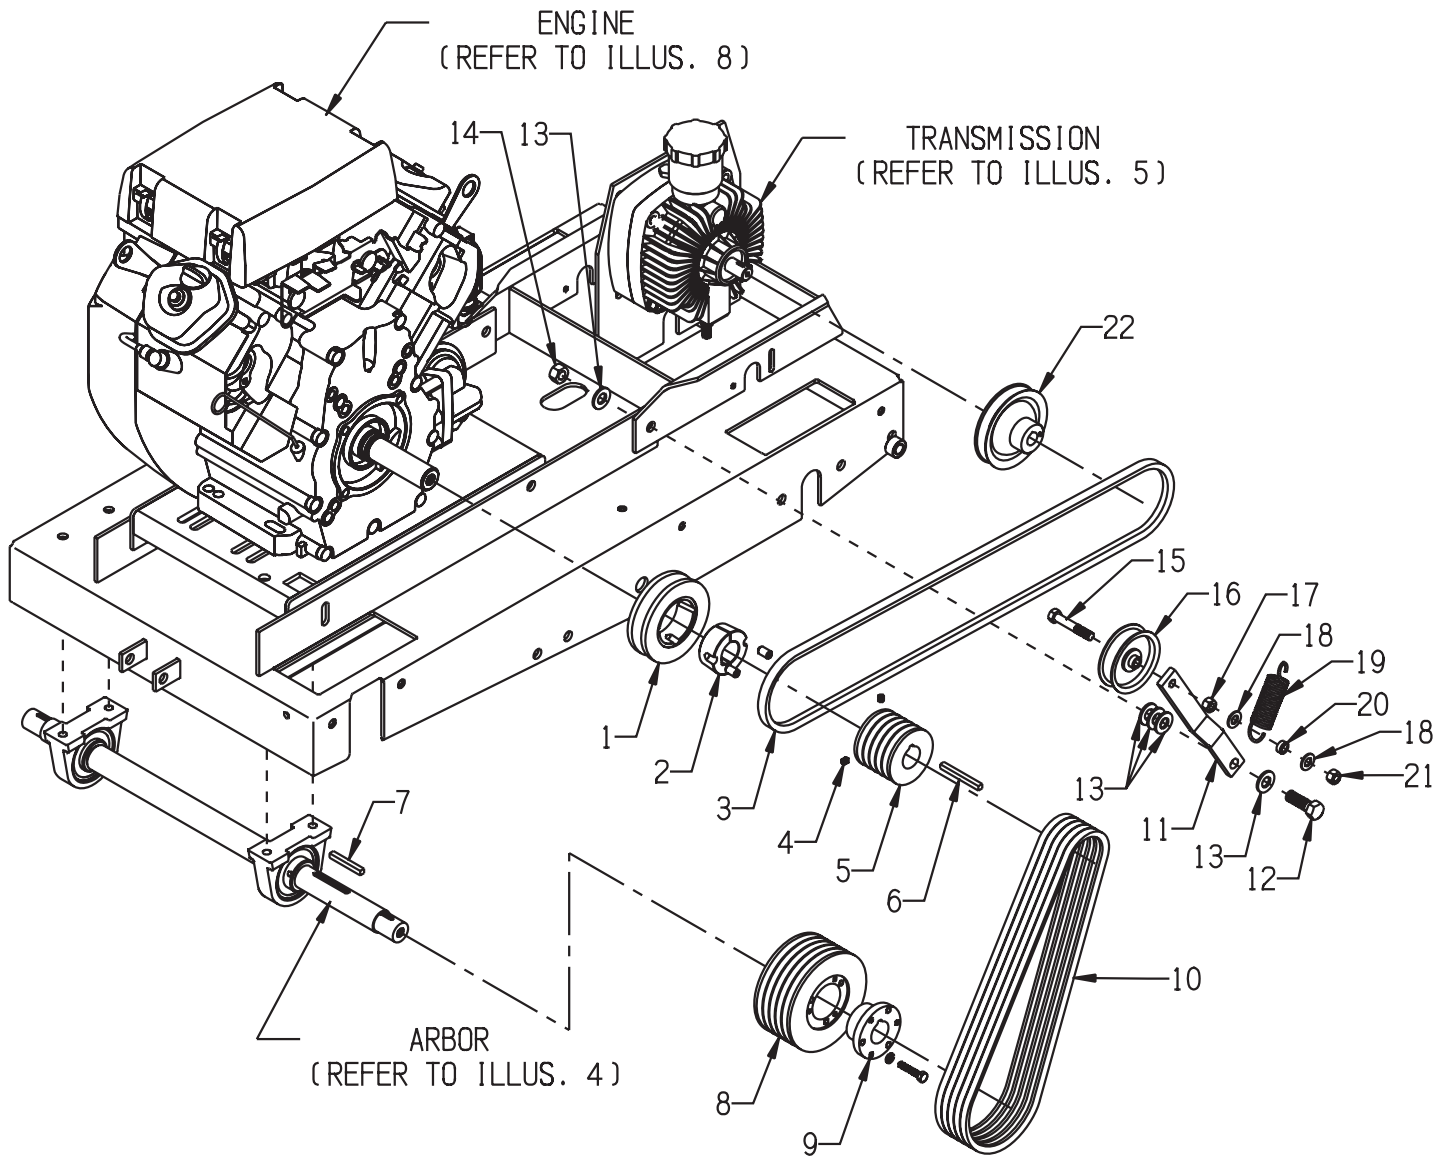

ILLUSTRATION 11: BELT DRIVE GROUPING

EdcoParts.com

888-634-4289

An iBuy Stores Company

PARTS LISTING - ILLUSTRATION 11: BELT DRIVE GROUPING			
ITEM #	PART #	DESCRIPTION	QTY.
1	10528	SHEAVE 4.15"OD X 1GR.AB X TPR-LOCK	1
2	10529	BUSHING, SHEAVE TAPER-LOCK 1-1/8"B	1
3	10267	BELT AP-57 OR A-57	1
4	10139	SCREW, SET 1/4-20 X 5/16	2
5	51419	SHEAVE 2.8"OD X 5GR.3V X 1-1/8"B	1
6	10071	KEY 1/4SQ X 2-1/2	1
7	10115	KEY 1/4SQ X 2	1
8	51420	SHEAVE 5"OD X 5GR.3V X SH	1
9	10547	BUSHING, SHEAVE SH X 1-1/8"BORE (INCLUDES HARDWARE)	1
10	10276	BELT 3VX-355	5
11	51052	IDLER ARM	1
12	10308	SCREW, CAP 1/2-20 X 1-1/2	1
13	10312	WASHER, FLAT 1/2 SAE	5
14	10205	NUT, LOCK 1/2-20	1
15	10336	SCREW, CAP 3/8-24 X 2-1/4	1
16	51226	IDLER PULLEY 2.75 X 3/4FLAT X 3/8	1
17	10014	NUT 3/8-24	1
18	10025	WASHER, FLAT 3/8 SAE	2
19	50074	SPRING, EXT. 1"OD X 3-15/16	1
20	10113	SPACER, STEEL 9/16OD X 3/8ID X 7/32	1
21	10004	NUT, LOCK 3/8-24	1
22	50062	SHEAVE, TRANS. 4"OD X 1GR. X .671"B	1

EdcoParts.com

888-634-4289

An iBuy Stores Company