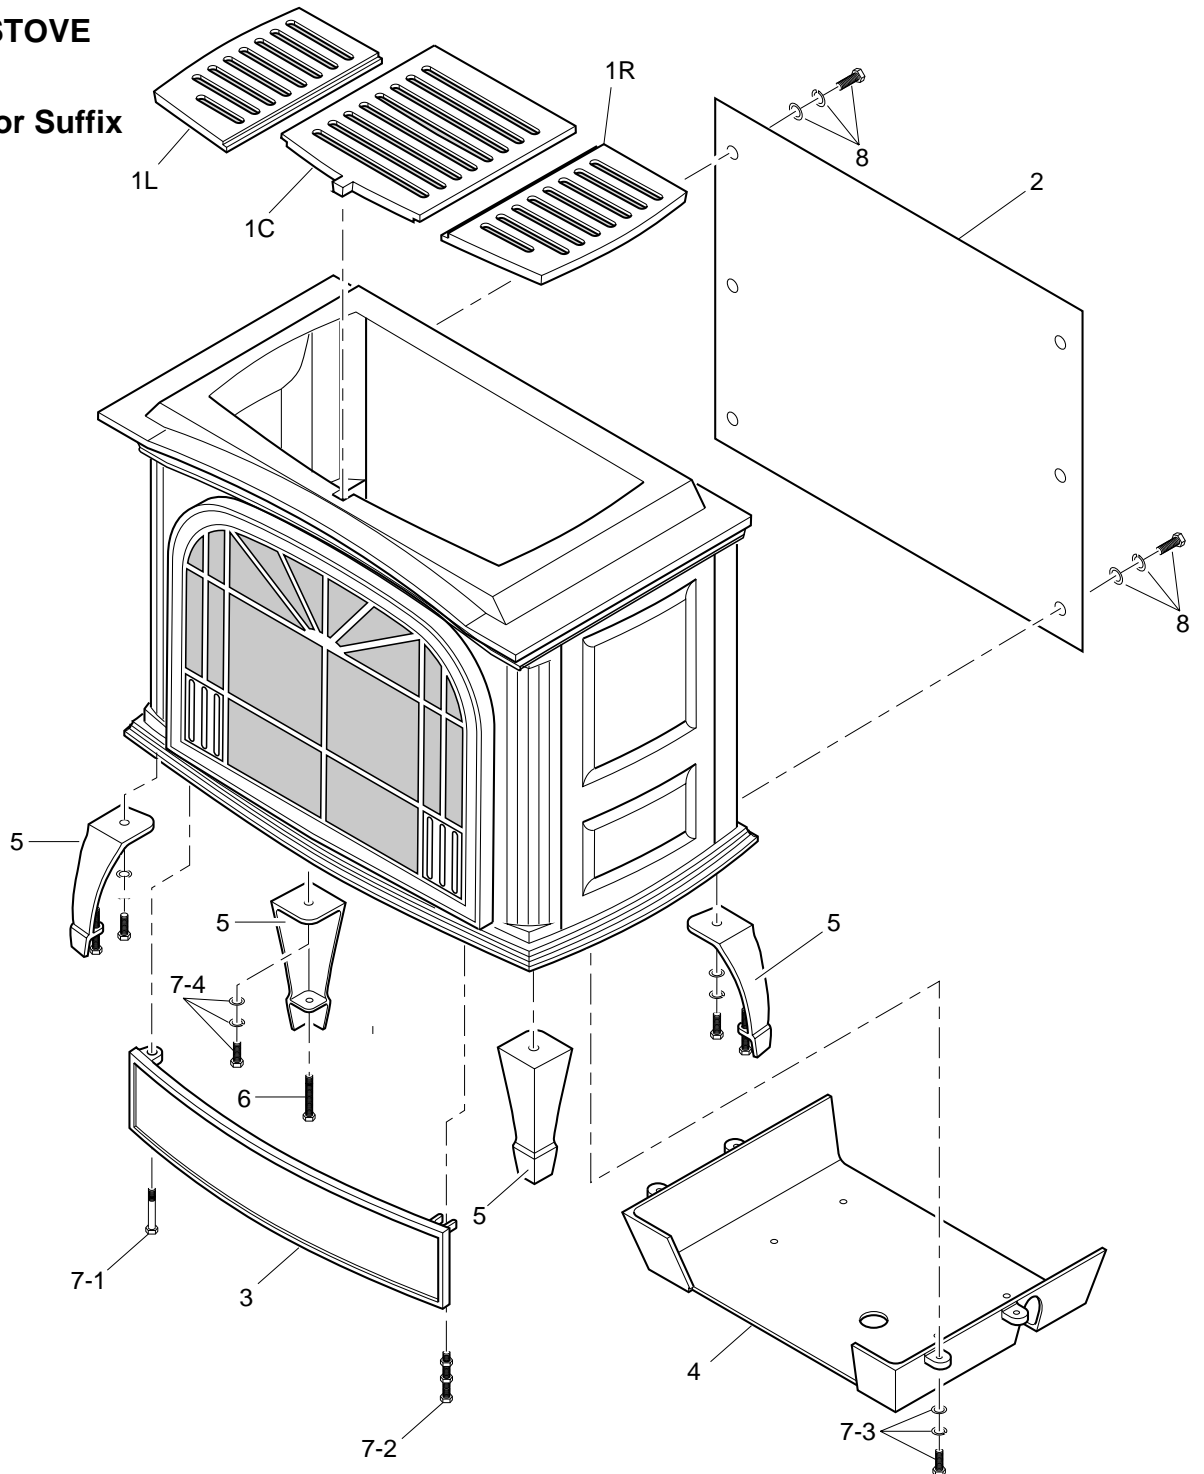

OWNER'S MANUAL

PARTS LIST

This list contains replaceable parts used in your heater. When ordering parts, follow the instructions listed under *Replacement Parts* on page 22 of this manual.

MSVFBP

KEY NO.	PART NO.	DESCRIPTION	QTY.
1	104026-01	Stove Log	1
2	098276-01	Hex Head Plug, 1/8" NPT	1
3	098249-01	Nut, M5	2
4	102776-05CK	Painted Base Assembly	1
5	102844-02	Lower Bracket	1
6	102966-02	Upper Bracket	1
7	098867-10	Gas Regulator	1
8	102798-01	Inlet Tube	1
9	102779-04	Outlet Burner Tube	1
10	099056-19	Burner Orifice Injector	1
11	102843-01	Burner Clip	1
12	102980-01	Burner	1
13	102568-08	Control Valve	1
14	098508-01	Valve Retainer Nut	1
15	099393-03	Control Knob	1
16	102445-01	Piezo Ignitor	1
17	099387-08	Pilot Tube	1
18	098271-07	Ignitor Cable	1
19	104286-01	ODS Pilot (LP)	1
20	M11084-38	Screw, Hex Head (#8-18 x .38)	15
21	098325-01	Roll Pin	1
22	098462-04	Control Rod Assembly	1
23	104055-01CK	Extension Base	1
PARTS AVAILABLE — NOT SHOWN			
	100563-01	Warning Plate	1
	101055-02	Lighting Instructions Plate	1
	100565-01	Warning Plate Fastener	1
	101449-06	Control Position Decal	1
	101137-04	Hardware Kit	1

SUN VALLEY STOVE COMPANY

VENT-FREE PROPANE/LP GAS STOVE HEATER

ILLUSTRATED PARTS BREAKDOWN

**SUN VALLEY STOVE
MC(*) SERIES**
(*Indicates Color Suffix
Designation)