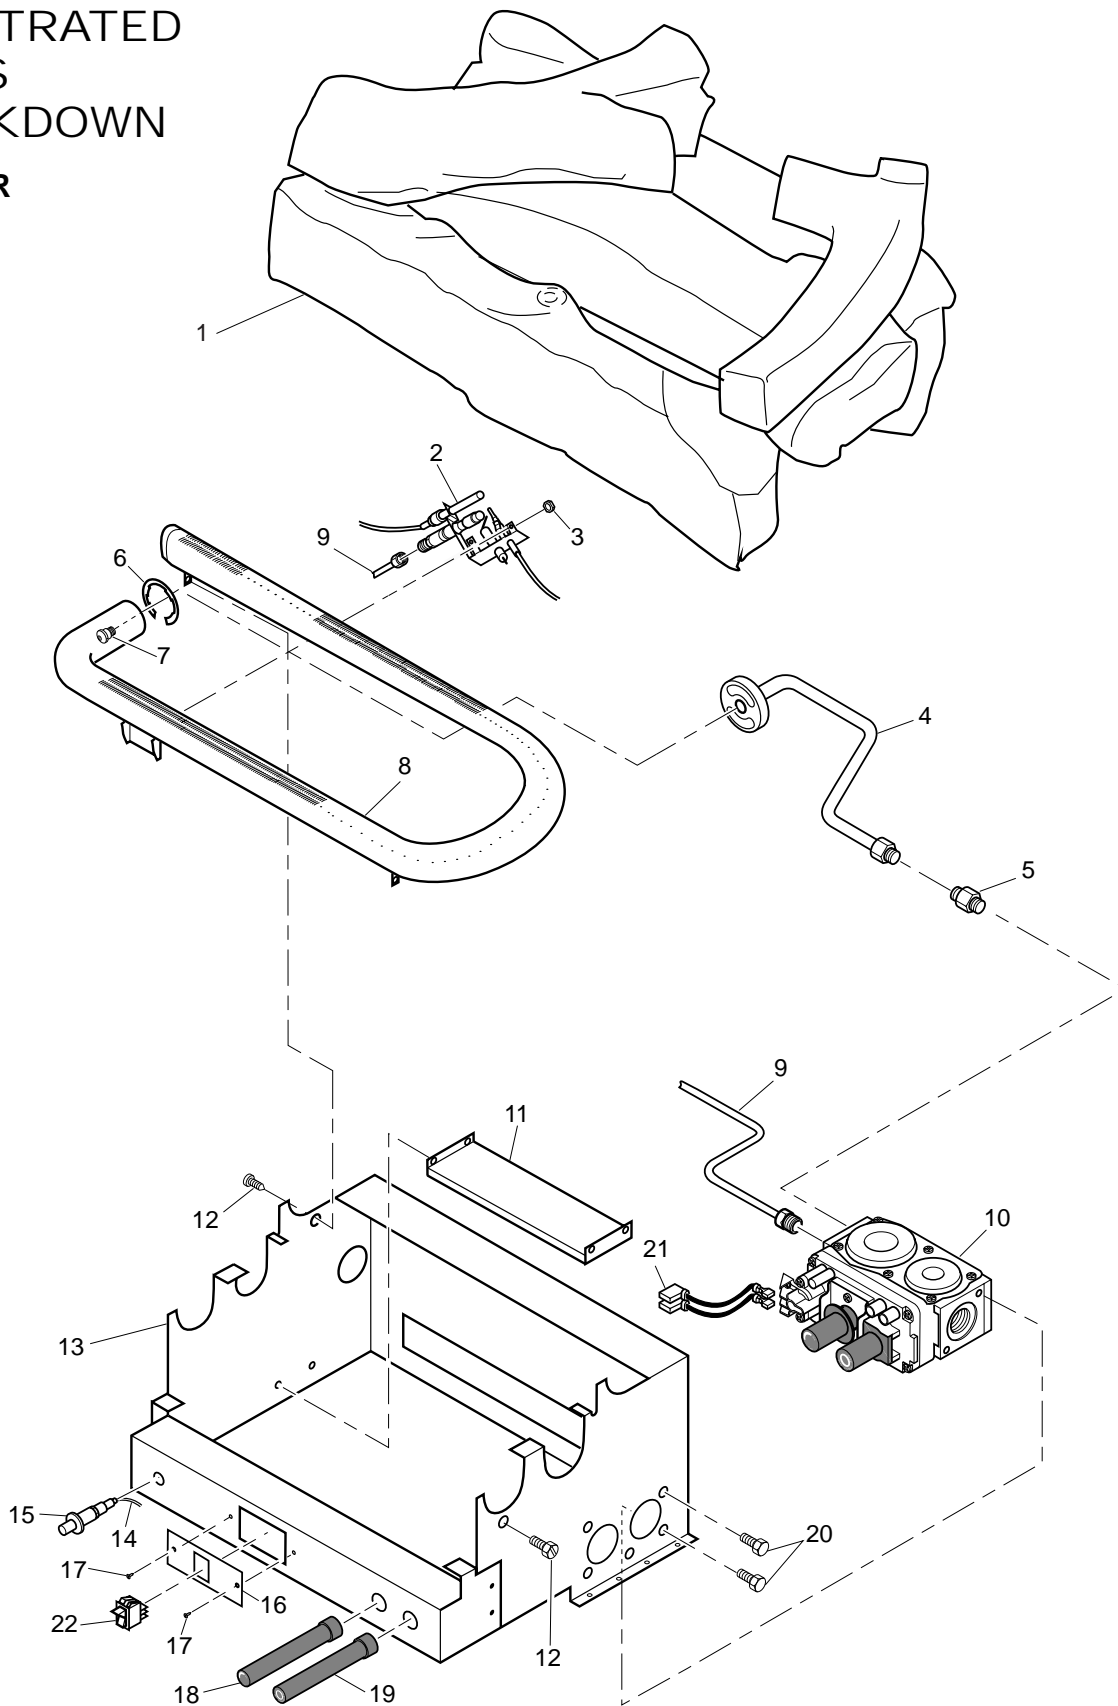

SUN VALLEY STOVE COMPANY VENT-FREE PROPANE/LP GAS STOVE HEATER

ILLUSTRATED
PARTS
BREAKDOWN

MSVFBPR

OWNER'S MANUAL

PARTS LIST

This list contains replaceable parts used in your heater. When ordering parts, follow the instructions listed under *Replacement Parts* on page 22 of this manual.

MSVFBPR

KEY NO.	PART NUMBER	DESCRIPTION	QTY.
1	104026-01	Stove Log	1
2	103778-01	ODS Pilot (LP)	1
3	098249-01	ODS Nut	2
4	104423-02	Burner Outlet Tube	1
5	098264-02	Male Connector	1
6	102843-01	Burner Clip	1
7	099056-19	Burner Orifice Injector	1
8	102980-01	Burner	1
9	099387-13	Pilot Tube	1
10	103781-02	Gas Control Valve	1
11	103345-02	Lower Bracket	1
12	M11084-38	Screw, #8 x .38	7
13	104383-02CK	Painted Base Assy	1
14	098271-07	Ignitor Cable	1
15	102445-01	Piezo Ignitor	1
16	103587-02CK	Plate, Switch	1
17	098304-01	Screw	2
18	103784-04	Flame Adjustment Knob	1
19	103784-03	Off-Pilot-On Knob	1
20	M12461-26	Screw, Hex Slit Wsr 10-32 x .38	4
21	103284-02	Wiring Harness	1
22	099998-01	Switch	1
PARTS AVAILABLE — NOT SHOWN			
	100563-01	Warning Plate	1
	103877-01	Lighting Instructions Plate	1
	100565-01	Warning Plate Fastener	1
	101137-04	Hardware Kit	1