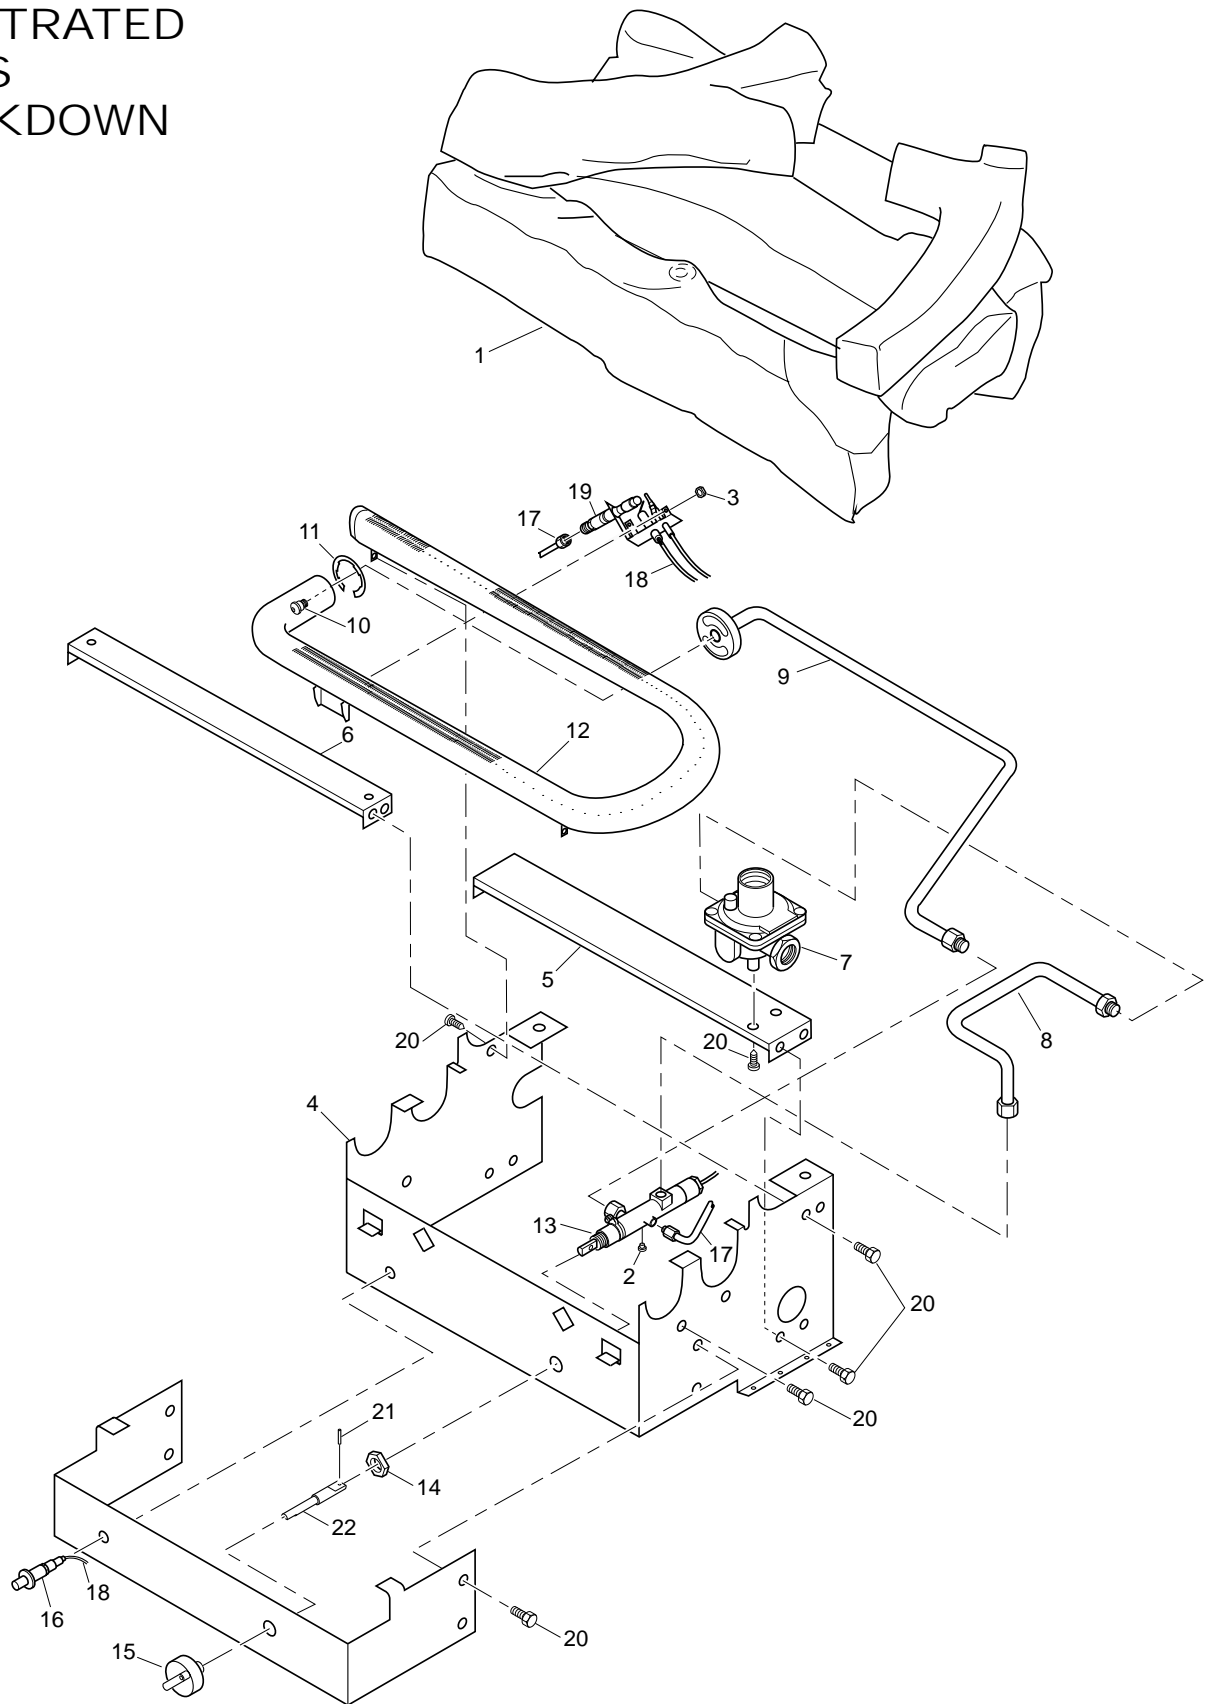

SUN VALLEY STOVE COMPANY VENT-FREE PROPANE/LP GAS STOVE HEATER

ILLUSTRATED
PARTS
BREAKDOWN

MSVFBP

OWNER'S MANUAL

PARTS LIST

This list contains replaceable parts used in your heater. When ordering parts, follow the instructions listed under *Replacement Parts* on page 22 of this manual.

MSVFBP

KEY NO.	PART NO.	DESCRIPTION	QTY.
1	104026-01	Stove Log	1
2	098276-01	Hex Head Plug, 1/8" NPT	1
3	098249-01	Nut, M5	2
4	102776-05CK	Painted Base Assembly	1
5	102844-02	Lower Bracket	1
6	102966-02	Upper Bracket	1
7	098867-10	Gas Regulator	1
8	102798-01	Inlet Tube	1
9	102779-04	Outlet Burner Tube	1
10	099056-19	Burner Orifice Injector	1
11	102843-01	Burner Clip	1
12	102980-01	Burner	1
13	102568-08	Control Valve	1
14	098508-01	Valve Retainer Nut	1
15	099393-03	Control Knob	1
16	102445-01	Piezo Ignitor	1
17	099387-08	Pilot Tube	1
18	098271-07	Ignitor Cable	1
19	104286-01	ODS Pilot (LP)	1
20	M11084-38	Screw, Hex Head (#8-18 x .38)	15
21	098325-01	Roll Pin	1
22	098462-04	Control Rod Assembly	1
23	104055-01CK	Extension Base	1
PARTS AVAILABLE — NOT SHOWN			
	100563-01	Warning Plate	1
	101055-02	Lighting Instructions Plate	1
	100565-01	Warning Plate Fastener	1
	101449-06	Control Position Decal	1
	101137-04	Hardware Kit	1