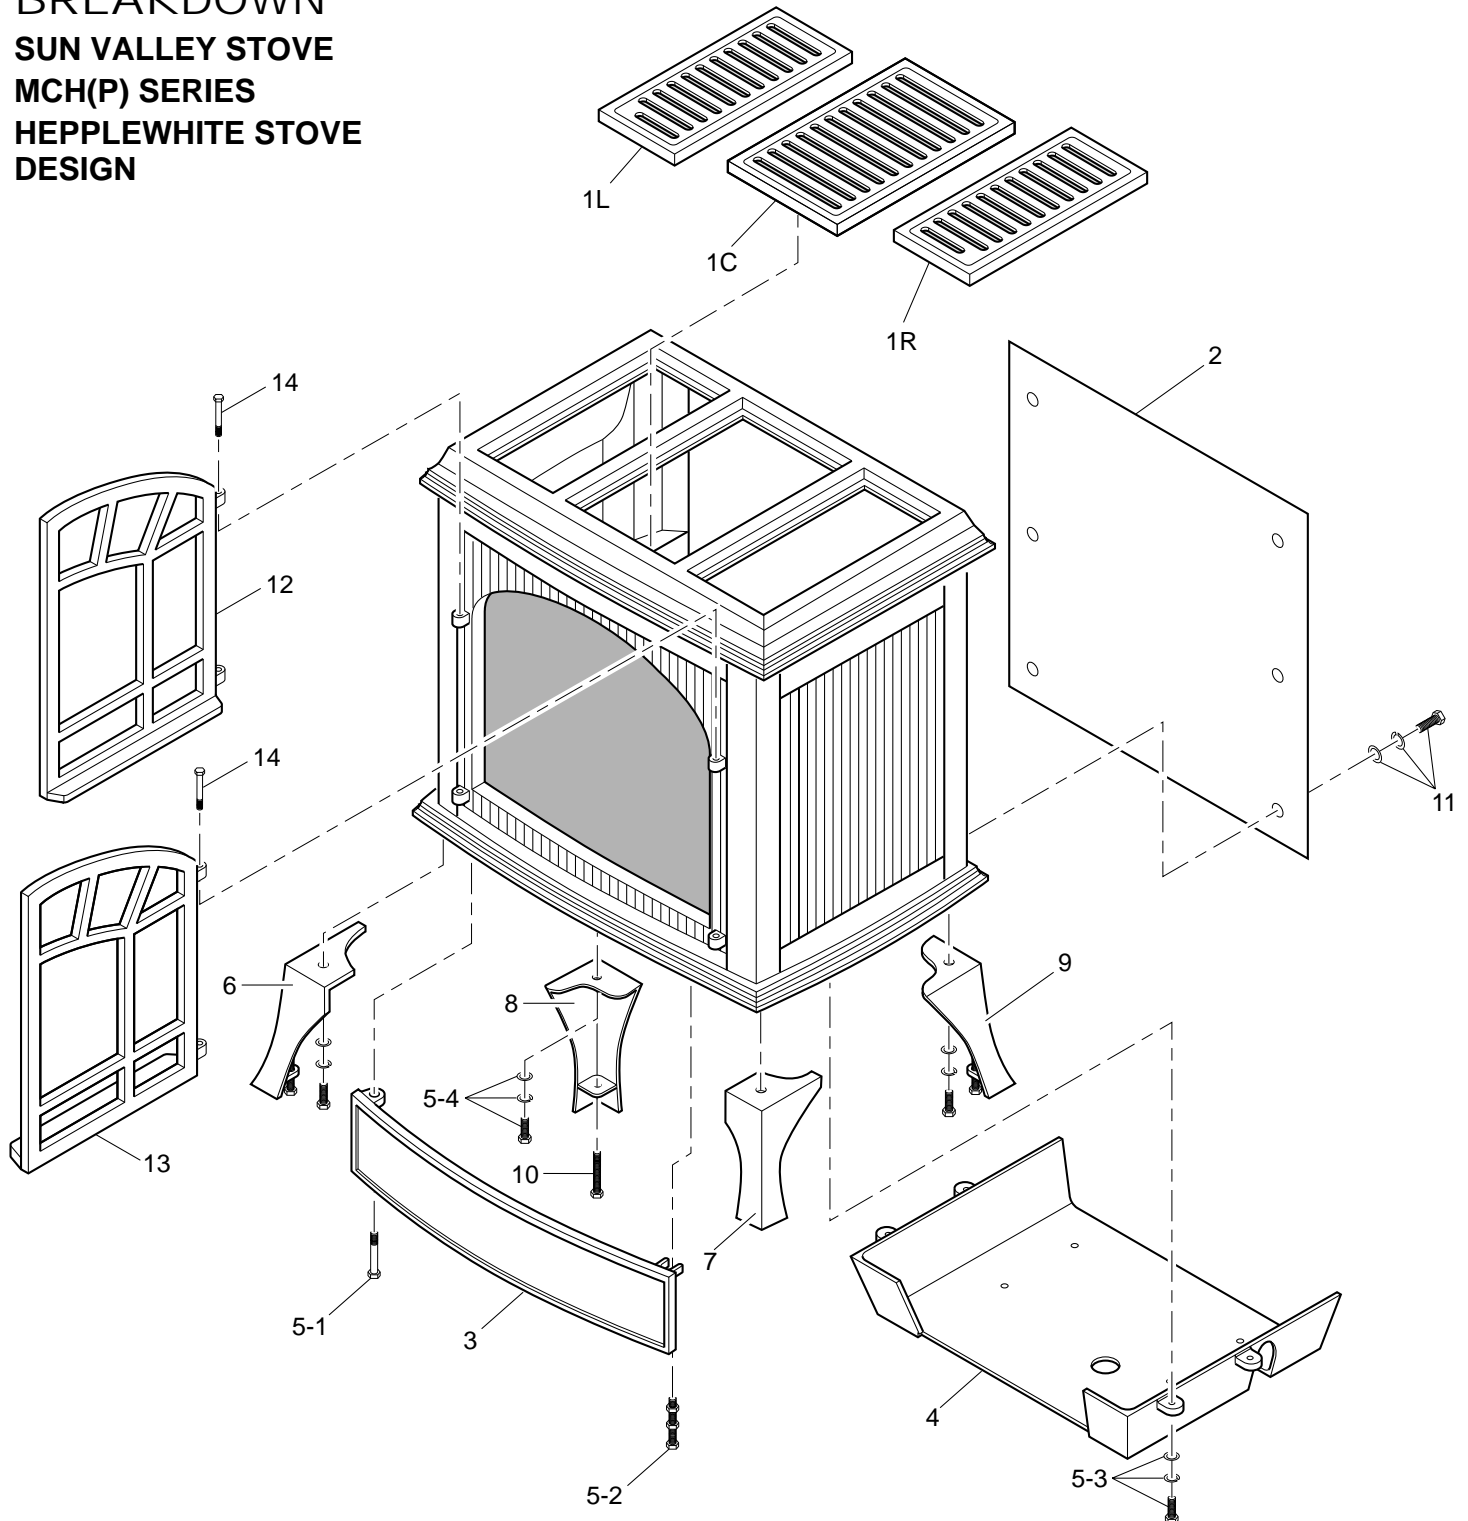

SUN VALLEY STOVE COMPANY

VENT-FREE PROPANE/LP GAS STOVE HEATER

ILLUSTRATED
PARTS
BREAKDOWN
SUN VALLEY STOVE
MCH(P) SERIES
HEPPLEWHITE STOVE
DESIGN