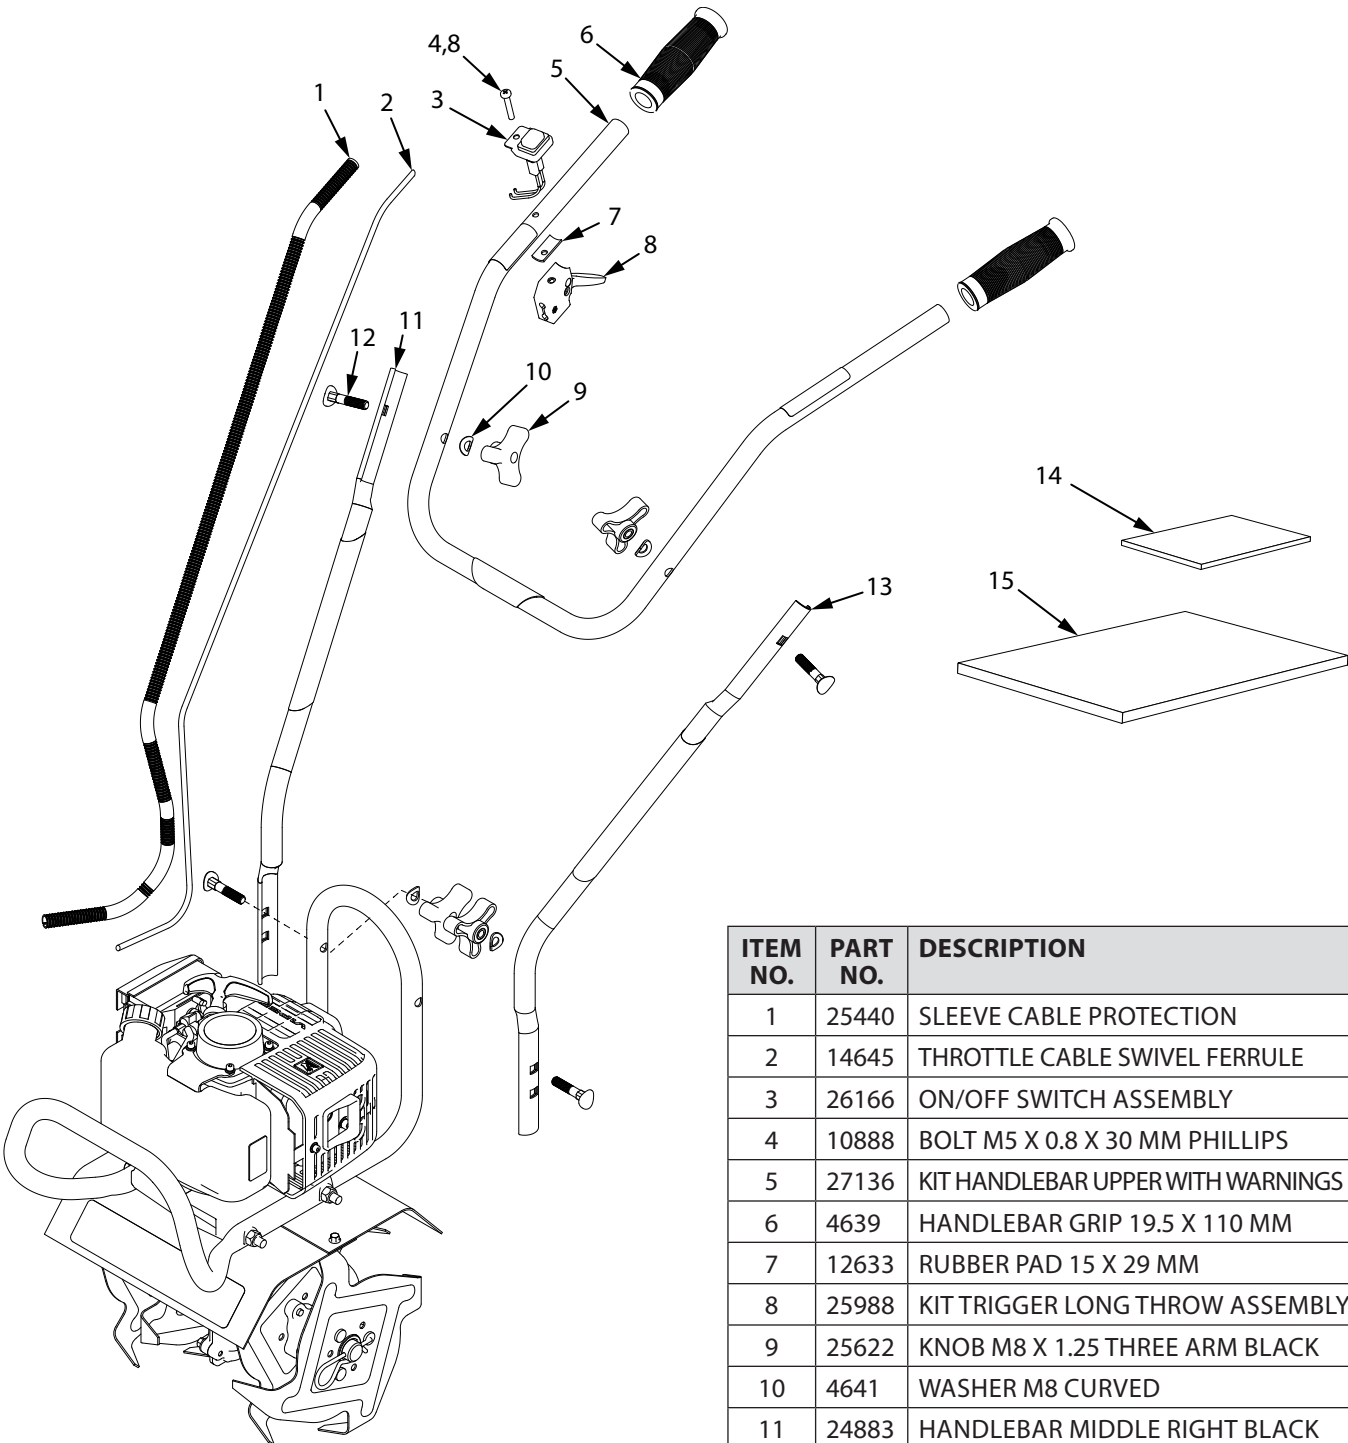

ILLUSTRATED PARTS BREAKDOWN - Handlebar Parts Explosion

ITEM NO.	PART NO.	DESCRIPTION	QTY.
1	25440	SLEEVE CABLE PROTECTION	1
2	14645	THROTTLE CABLE SWIVEL FERRULE	1
3	26166	ON/OFF SWITCH ASSEMBLY	1
4	10888	BOLT M5 X 0.8 X 30 MM PHILLIPS	1
5	27136	KIT HANDLEBAR UPPER WITH WARNINGS	1
6	4639	HANDLEBAR GRIP 19.5 X 110 MM	2
7	12633	RUBBER PAD 15 X 29 MM	1
8	25988	KIT TRIGGER LONG THROW ASSEMBLY	1
9	25622	KNOB M8 X 1.25 THREE ARM BLACK	4
10	4641	WASHER M8 CURVED	4
11	24883	HANDLEBAR MIDDLE RIGHT BLACK	1
12	4642	BOLT M8 X 1.25 X 35 SADDLE HEAD	4
13	24884	HANDLEBAR MIDDLE LEFT BLACK	1
14	25625	PARTS BAG HARDWARE	1
15	22262	PARTS BAG MANUAL	1