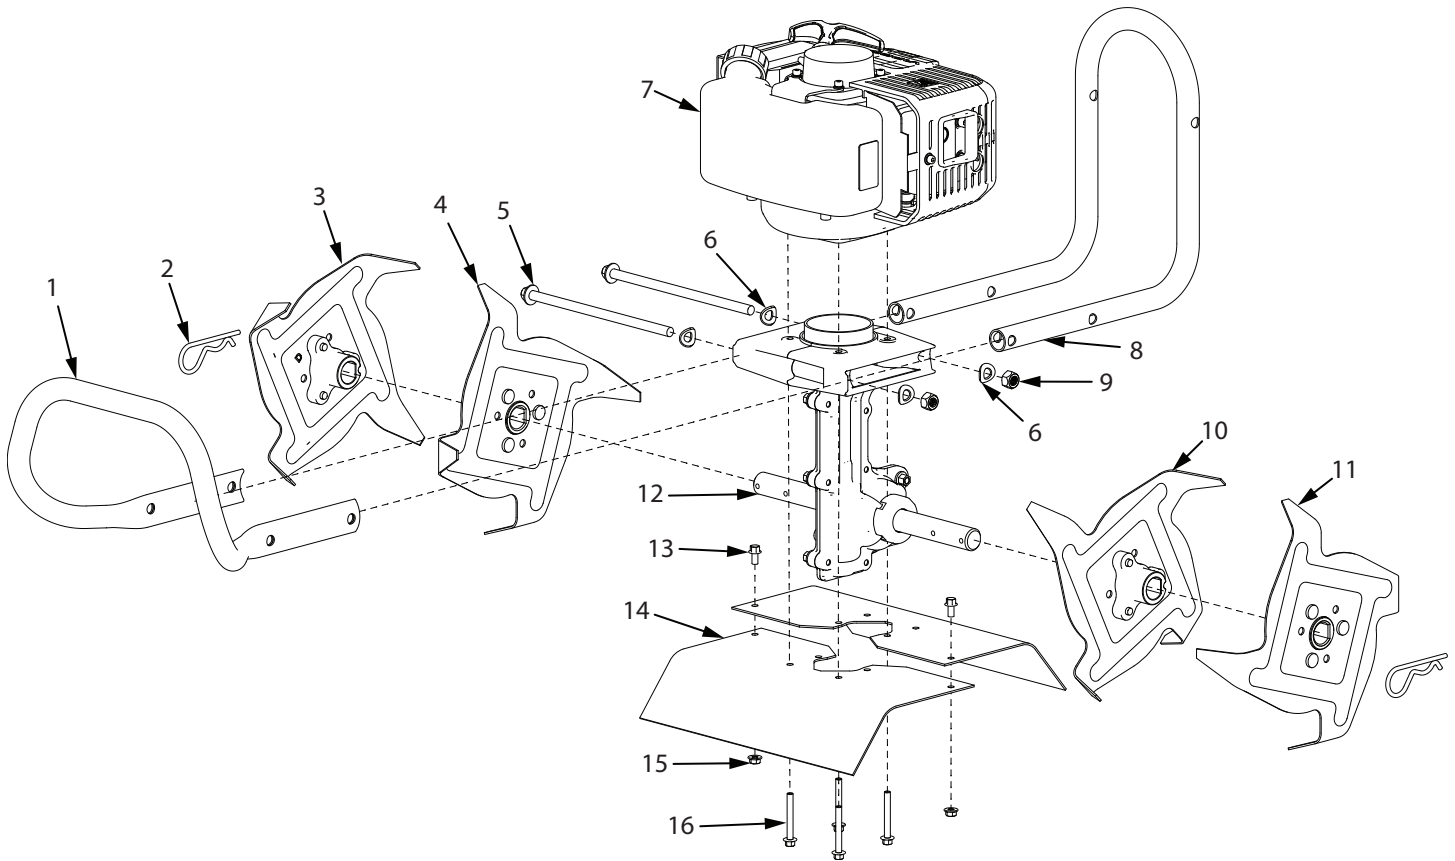

## ILLUSTRATED PARTS BREAKDOWN - Engine Assembly

**ILLUSTRATED PARTS BREAKDOWN - Engine Assembly**

ITEM NO.	PART NO.	DESCRIPTION	QTY.
1	26119	AIR FILTER COVER	1
2	26116	FOAM AIR FILTER ELEMENT	1
3	26114	ELEMENT REINFORCEMENT PLATE	1
4	26209	BOLT M5 X 0.8 X 55 MM	2
5	26075	KIT AIR FILTER HOUSING	1
6	27127	KIT CARBURETOR	1
7	26110	GASKET CARBURETOR	1
8	26208	BOLT M5 X 0.8 X 25 MM	2
9	26108	WINDPIPE CARBURETOR	1
10	26107	GASKET WINDPIPE	1
11	27128	KIT ENGINE SHROUD	1
12	26103	GROMMET ENGINE SHROUD	1
13	26104	CAP ENGINE SHROUD	1
14	26213	SPACER FIBER 5.5 X 12.5 X 4 MM	1
15	26207	BOLT M5 X 0.8 X 20 MM	3
16	26202	BOLT M4 X 0.7 X 12 MM	1
17	26095	RECOIL ASSEMBLY	1
18	26203	BOLT M4 X 0.7 X 16 MM	4
19	26098	CUP RECOIL CLUTCH	1
20	26210	BOLT M5 X 0.8 X 55 MM BLK OX	2
21	26129	CAP MUFFLER	1
22	27129	KIT MUFFLER	1
23	26105	GASKET MUFFLER MOUNT	1

## ILLUSTRATED PARTS BREAKDOWN - Hood & Tines Parts Explosion

ITEM NO.	PART NO.	DESCRIPTION	QTY.
1	24808	FRONT BUMPER BLACK	1
2	4652	COTTER PIN 5/8 X 3/4 IN	2
3	4604	TINE "D" ASSEMBLY	1
4	4602	TINE "C" ASSEMBLY	1
5	24513	BOLT M8 X 1.25 X 165 HEX HEAD	2
6	4641	WASHER M8 CURVED	4
7	22254	ENGINE 25CC VIPER	1
8	26794	HANDLEBAR LOWER BLACK	1
9	400023	NUT M8 X 1.25 NYLOCK	2
10	4603	TINE "B" ASSEMBLY	1
11	4601	TINE "A" ASSEMBLY	1
12	22256	TRANSMISSION ASSEMBLY 32:1	1
13	176	BOLT M5 X 0.8 X 10 HEX FLANGE	2
14	27134	TINE SHIELD WITH WARNING	2
15	400020	NUT M5 X 0.8 NYLOCK FLANGE	2
16	25188	BOLT M5 X 0.8 X 40 HEX FLANGE	4

## ILLUSTRATED PARTS BREAKDOWN - Transmission Parts Explosion

ITEM NO.	PART NO.	DESCRIPTION	QTY.
1	22256	TRANSMISSION ASSEMBLY 32:1	1
2	25186	BOLT M6 X 1.0 X 18 HEX FLANGE	6
3	18250	BOLT M6 X 1.0 X 20 HEX FLANGE	2
4	46144	DUST CAP	2
5	4606	WASHER FIBER 19 X 38 X 4 MM	2
6	4646	SEAL 19 X 32 MM TINE SHAFT	2
7	25159	BUSHING M19 X 25.5 MM D SHAPE	2
8	4610	SHIM 32 X 19 X 2.2 MM TINE SHAFT	2
9	25173	DRIVE SHAFT WORM	1
10	4616	SPACER 22 X 11 X 2.2 MM BUSHING	1
11	4614	BUSHING M11 X 19 MM D SHAPE	2