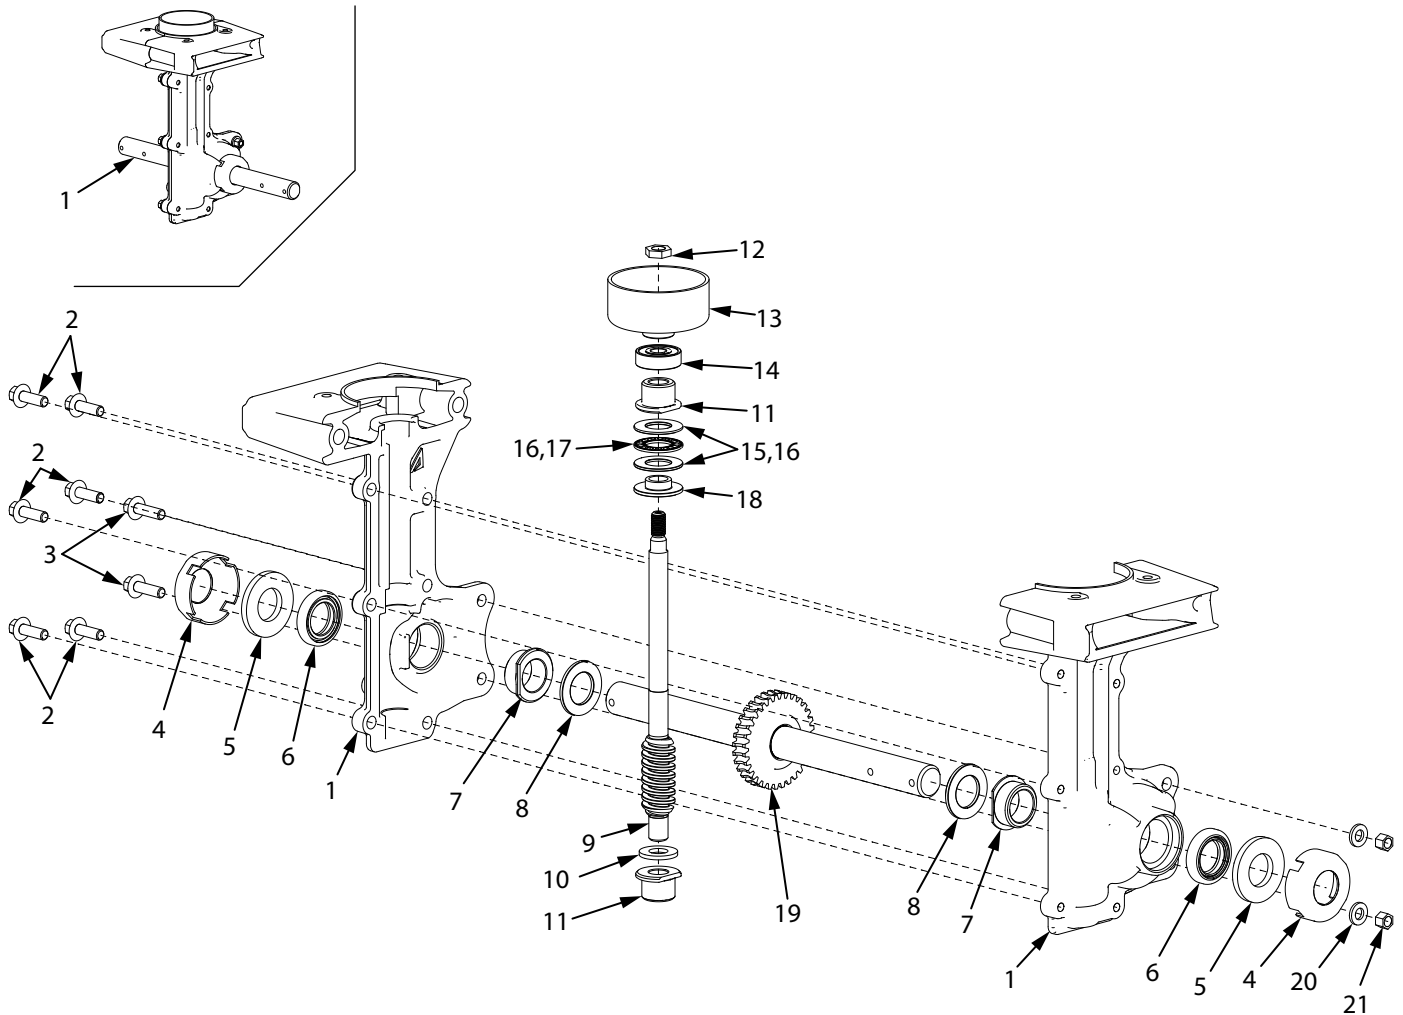

## ILLUSTRATED PARTS BREAKDOWN - Engine Assembly

**ILLUSTRATED PARTS BREAKDOWN - Engine Assembly**

ITEM NO.	PART NO.	DESCRIPTION	QTY.
1	26119	AIR FILTER COVER	1
2	26116	FOAM AIR FILTER ELEMENT	1
3	26114	ELEMENT REINFORCEMENT PLATE	1
4	26209	BOLT M5 X 0.8 X 55 MM	2
5	26075	KIT AIR FILTER HOUSING	1
6	27127	KIT CARBURETOR	1
7	26110	GASKET CARBURETOR	1
8	26208	BOLT M5 X 0.8 X 25 MM	2
9	26108	WINDPIPE CARBURETOR	1
10	26107	GASKET WINDPIPE	1
11	27128	KIT ENGINE SHROUD	1
12	26103	GROMMET ENGINE SHROUD	1
13	26104	CAP ENGINE SHROUD	1
14	26213	SPACER FIBER 5.5 X 12.5 X 4 MM	1
15	26207	BOLT M5 X 0.8 X 20 MM	3
16	26202	BOLT M4 X 0.7 X 12 MM	1
17	26095	RECOIL ASSEMBLY	1
18	26203	BOLT M4 X 0.7 X 16 MM	4
19	26098	CUP RECOIL CLUTCH	1
20	26210	BOLT M5 X 0.8 X 55 MM BLK OX	2
21	26129	CAP MUFFLER	1
22	27129	KIT MUFFLER	1
23	26105	GASKET MUFFLER MOUNT	1

## ILLUSTRATED PARTS BREAKDOWN - Hood & Tines Parts Explosion

ITEM NO.	PART NO.	DESCRIPTION	QTY.
1	24808	FRONT BUMPER BLACK	1
2	4652	COTTER PIN 5/8 X 3/4 IN	2
3	4604	TINE "D" ASSEMBLY	1
4	4602	TINE "C" ASSEMBLY	1
5	24513	BOLT M8 X 1.25 X 165 HEX HEAD	2
6	4641	WASHER M8 CURVED	4
7	22254	ENGINE 25CC VIPER	1
8	26794	HANDLEBAR LOWER BLACK	1
9	400023	NUT M8 X 1.25 NYLOCK	2
10	4603	TINE "B" ASSEMBLY	1
11	4601	TINE "A" ASSEMBLY	1
12	22256	TRANSMISSION ASSEMBLY 32:1	1
13	176	BOLT M5 X 0.8 X 10 HEX FLANGE	2
14	27134	TINE SHIELD WITH WARNING	2
15	400020	NUT M5 X 0.8 NYLOCK FLANGE	2
16	25188	BOLT M5 X 0.8 X 40 HEX FLANGE	4

## ILLUSTRATED PARTS BREAKDOWN - Transmission Parts Explosion

ITEM NO.	PART NO.	DESCRIPTION	QTY.
1	22256	TRANSMISSION ASSEMBLY 32:1	1
2	25186	BOLT M6 X 1.0 X 18 HEX FLANGE	6
3	18250	BOLT M6 X 1.0 X 20 HEX FLANGE	2
4	46144	DUST CAP	2
5	4606	WASHER FIBER 19 X 38 X 4 MM	2
6	4646	SEAL 19 X 32 MM TINE SHAFT	2
7	25159	BUSHING M19 X 25.5 MM D SHAPE	2
8	4610	SHIM 32 X 19 X 2.2 MM TINE SHAFT	2
9	25173	DRIVE SHAFT WORM	1
10	4616	SPACER 22 X 11 X 2.2 MM BUSHING	1
11	4614	BUSHING M11 X 19 MM D SHAPE	2