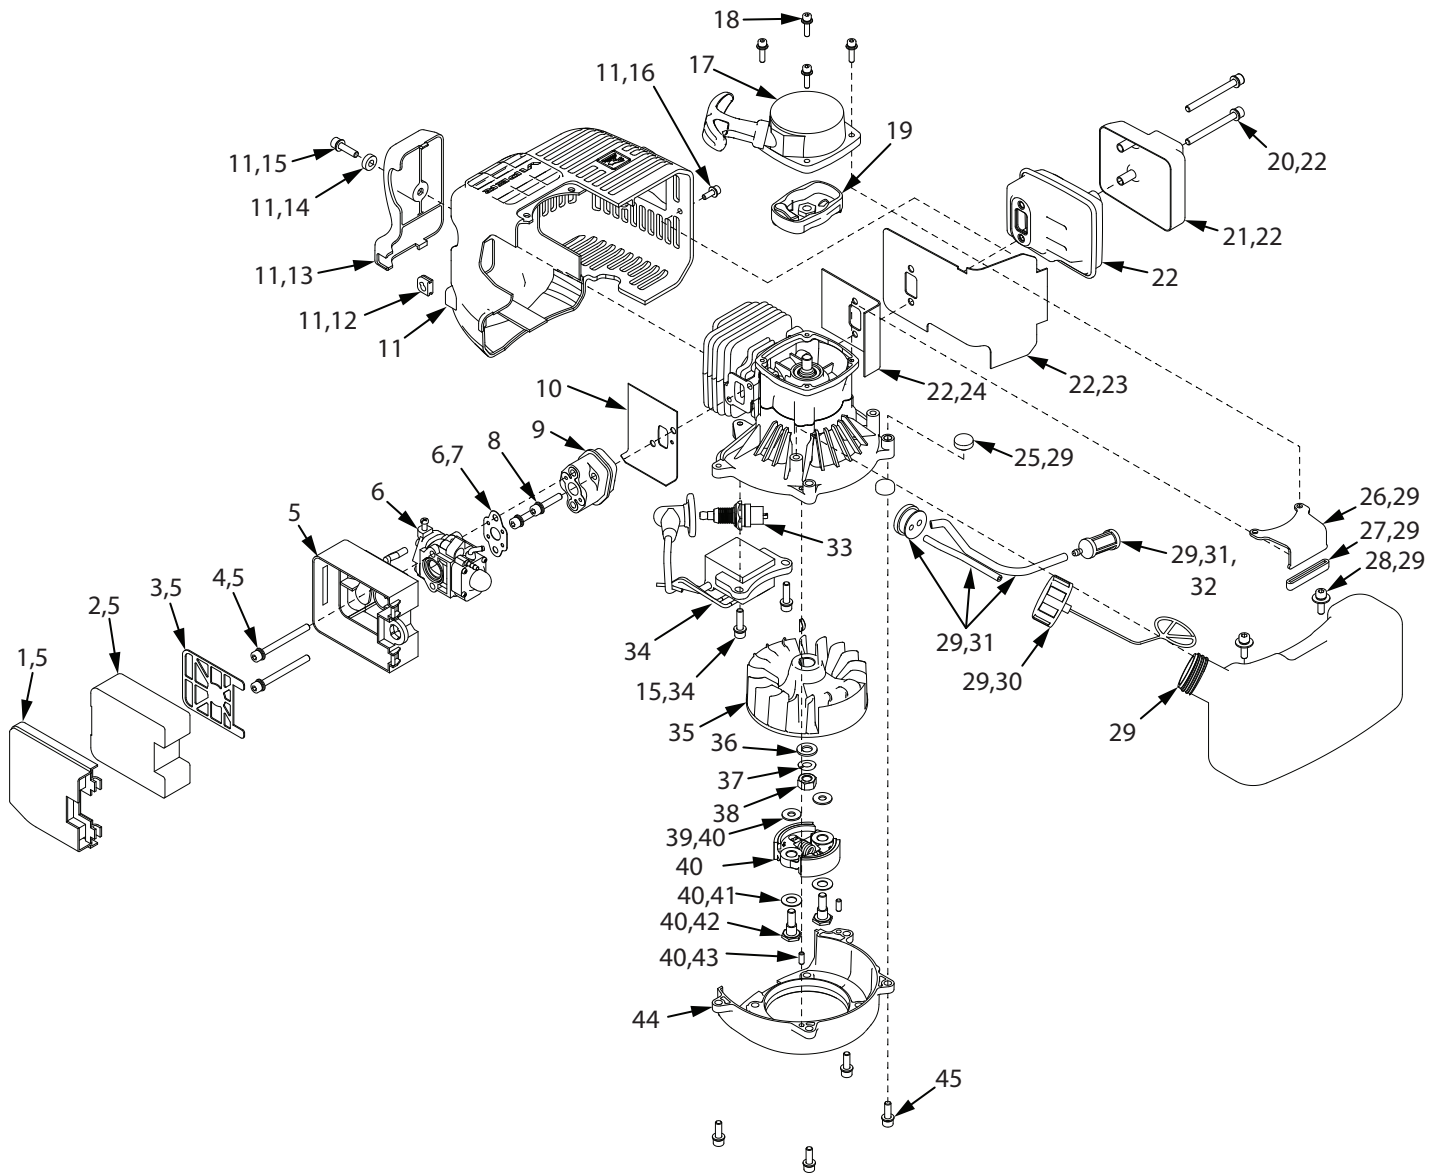

## ILLUSTRATED PARTS BREAKDOWN - Engine Assembly

**ILLUSTRATED PARTS BREAKDOWN - Engine Assembly**

ITEM NO.	PART NO.	DESCRIPTION	QTY.
1	26119	AIR FILTER COVER	1
2	26116	FOAM AIR FILTER ELEMENT	1
3	26114	ELEMENT REINFORCEMENT PLATE	1
4	26209	BOLT M5 X 0.8 X 55 MM	2
5	26075	KIT AIR FILTER HOUSING	1
6	27127	KIT CARBURETOR	1
7	26110	GASKET CARBURETOR	1
8	26208	BOLT M5 X 0.8 X 25 MM	2
9	26108	WINDPIPE CARBURETOR	1
10	26107	GASKET WINDPIPE	1
11	27128	KIT ENGINE SHROUD	1
12	26103	GROMMET ENGINE SHROUD	1
13	26104	CAP ENGINE SHROUD	1
14	26213	SPACER FIBER 5.5 X 12.5 X 4 MM	1
15	26207	BOLT M5 X 0.8 X 20 MM	3
16	26202	BOLT M4 X 0.7 X 12 MM	1
17	26095	RECOIL ASSEMBLY	1
18	26203	BOLT M4 X 0.7 X 16 MM	4
19	26098	CUP RECOIL CLUTCH	1
20	26210	BOLT M5 X 0.8 X 55 MM BLK OX	2
21	26129	CAP MUFFLER	1
22	27129	KIT MUFFLER	1
23	26105	GASKET MUFFLER MOUNT	1

## ILLUSTRATED PARTS BREAKDOWN - Hood & Tines Parts Explosion

ITEM NO.	PART NO.	DESCRIPTION	QTY.
1	24808	FRONT BUMPER BLACK	1
2	4652	COTTER PIN 5/8 X 3/4 IN	2
3	4604	TINE "D" ASSEMBLY	1
4	4602	TINE "C" ASSEMBLY	1
5	24513	BOLT M8 X 1.25 X 165 HEX HEAD	2
6	4641	WASHER M8 CURVED	4
7	22254	ENGINE 25CC VIPER	1
8	26794	HANDLEBAR LOWER BLACK	1
9	400023	NUT M8 X 1.25 NYLOCK	2
10	4603	TINE "B" ASSEMBLY	1
11	4601	TINE "A" ASSEMBLY	1
12	22256	TRANSMISSION ASSEMBLY 32:1	1
13	176	BOLT M5 X 0.8 X 10 HEX FLANGE	2
14	27134	TINE SHIELD WITH WARNING	2
15	400020	NUT M5 X 0.8 NYLOCK FLANGE	2
16	25188	BOLT M5 X 0.8 X 40 HEX FLANGE	4

## ILLUSTRATED PARTS BREAKDOWN - Transmission Parts Explosion

ITEM NO.	PART NO.	DESCRIPTION	QTY.
1	22256	TRANSMISSION ASSEMBLY 32:1	1
2	25186	BOLT M6 X 1.0 X 18 HEX FLANGE	6
3	18250	BOLT M6 X 1.0 X 20 HEX FLANGE	2
4	46144	DUST CAP	2
5	4606	WASHER FIBER 19 X 38 X 4 MM	2
6	4646	SEAL 19 X 32 MM TINE SHAFT	2
7	25159	BUSHING M19 X 25.5 MM D SHAPE	2
8	4610	SHIM 32 X 19 X 2.2 MM TINE SHAFT	2
9	25173	DRIVE SHAFT WORM	1
10	4616	SPACER 22 X 11 X 2.2 MM BUSHING	1
11	4614	BUSHING M11 X 19 MM D SHAPE	2