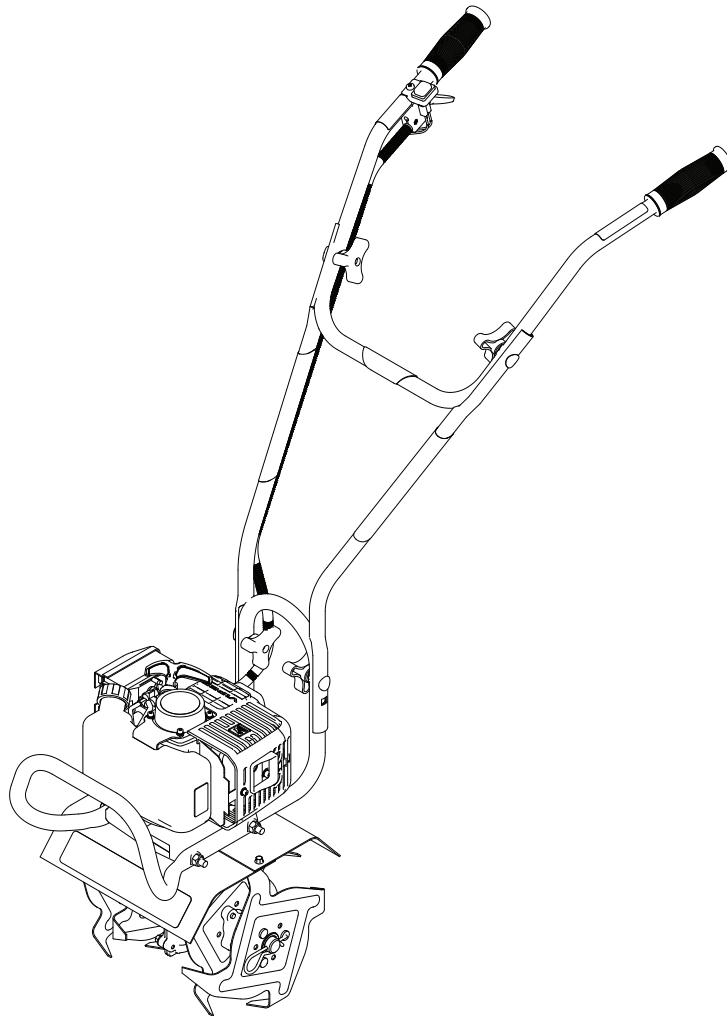

Includes Model:

22255

P/N: 22261
ECN: 11325
REV1: 10/01/16
© 2016 Ardisam, Inc.
All Rights Reserved