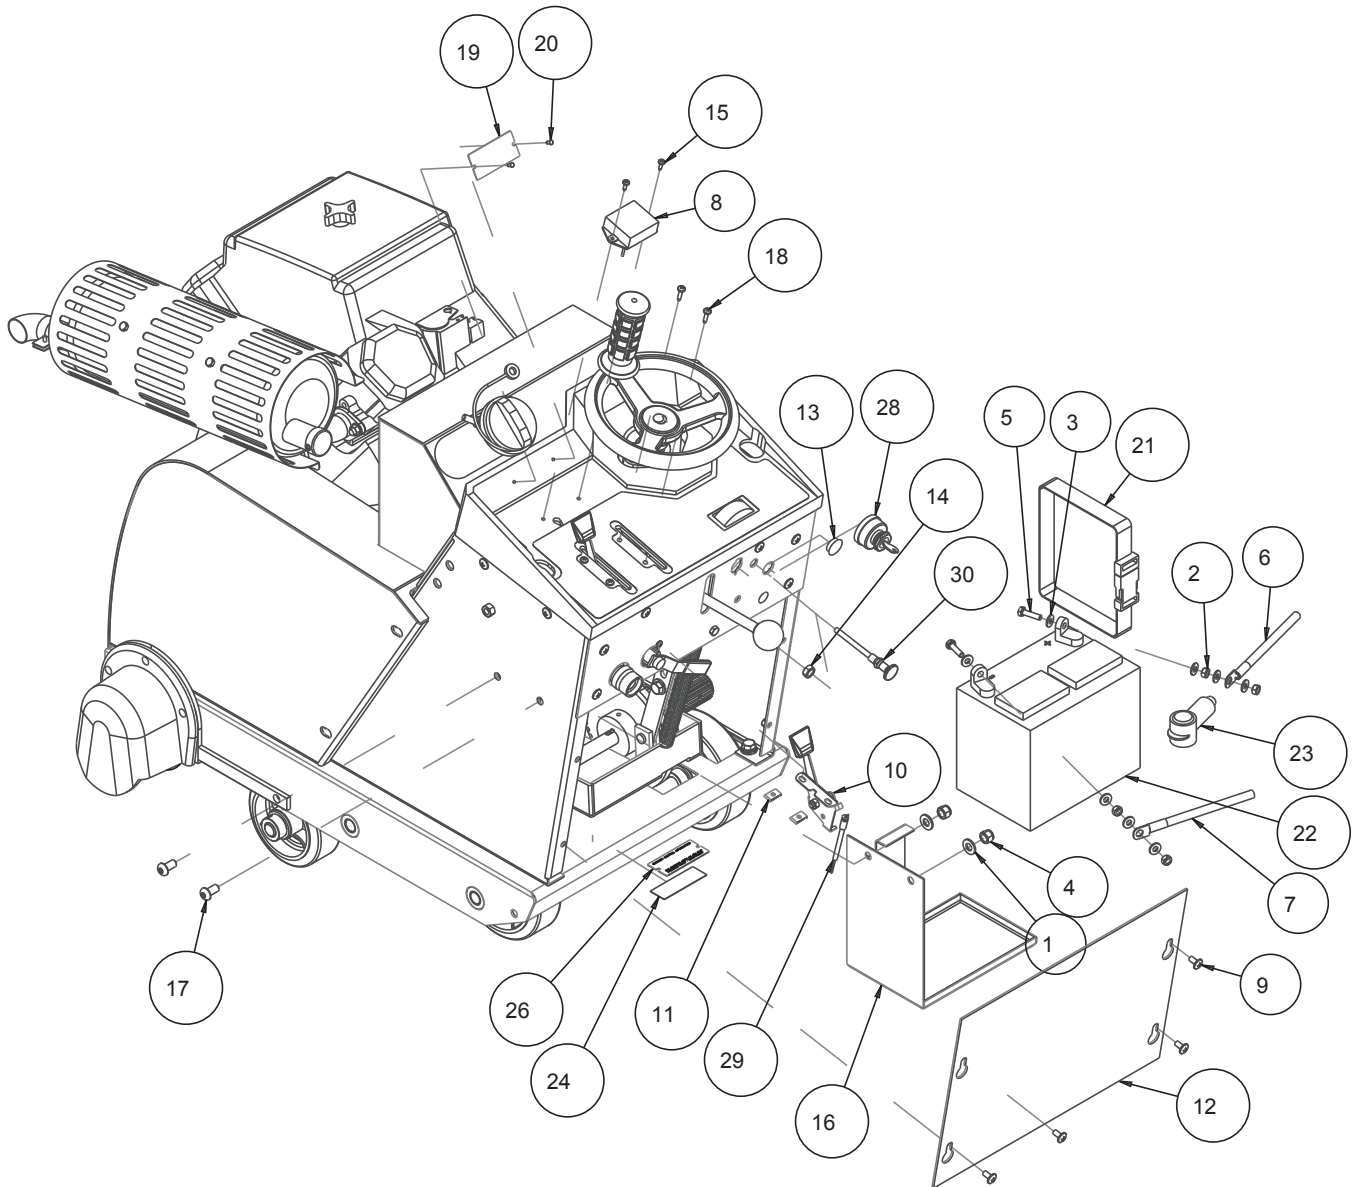

FIGURE 3 - PARTS LIST: MK-2422SSP CONCRETE SAW - P/N 170956

FIGURE 3 - PARTS LIST: MK-2422SSP CONCRETE SAW - P/N 170956

ITEM NO.	DESCRIPTION	PART #	QTY.
1	WASHER, 3/8 SAE FLAT	150923	2
2	NUT, HEX, 1/4 -20	151893	4
3	WASHER, FLAT, SAE, 1/4	151915	8
4	NUT, 3/8 -16 NYLOK HEX	152505	2
5	SCREW, HEX HD TAP, 1/4 - 20 X 1	152676	2
6	CABLE, 4GA X 48 RED BATTERY	153848	1
7	CABLE, 4GA X 24 BLACK BATTERY	153849	1
8	TACHOMETER/HOURMETER	153877	1
9	SCREW, 1/4 -20 X 1/2 TRUSS HEAD	153880	4
10	ASSY, THROTTLE CONTROL	155406	1
11	NUT, 10 -24 CLIP	155407	2
12	PANEL, TOWER LOWER	156505	1
13	PLUG, HOLE PLASTIC 3/4"	156615	1
14	NUT, 3/8 - 16 HEX	156623	1
15	SCREW, PAN HD SELF TAP 8 - 32 X 1/2	156632	2
16	BOX, BATTERY	156634	1
17	SCREW, BTN HD 3/8-16X 3/4 SOCK	156635	2
18	SCREW, PAN HD PHIL MS 10-24X3/4	156641	2
19	TAG, SERIAL NUMBER, BLANK	157500-RW	1
20	SCREW, DRIVE, RND HD, #7X5/16	157849	2
21	STRAP, NYLON, 1"	158094	1
22	BATTERY, 12V, 35AH	162589	1
23	COVER, 1" BATTERY TERMINAL, RED	163940	1
24	TAPE, VHB, 5952 (3.0")	166487	1
25	SLEEVE, SPLIT LOOM, 5/8"ID (36")	167662	1
26	TAP, EVAP, 20S, PARENT	169736-20S	1
27	WIRING HARNESS, EXTENSION, 39"	170736	1
28	KEY SWITCH, SUBARU	170737	1
29	CABLE, THROTTLE, 22HP SUBARU (COMP)	170738	1
30	CABLE, CHOKE, 22HP SUBARU (COMP)	170739	1