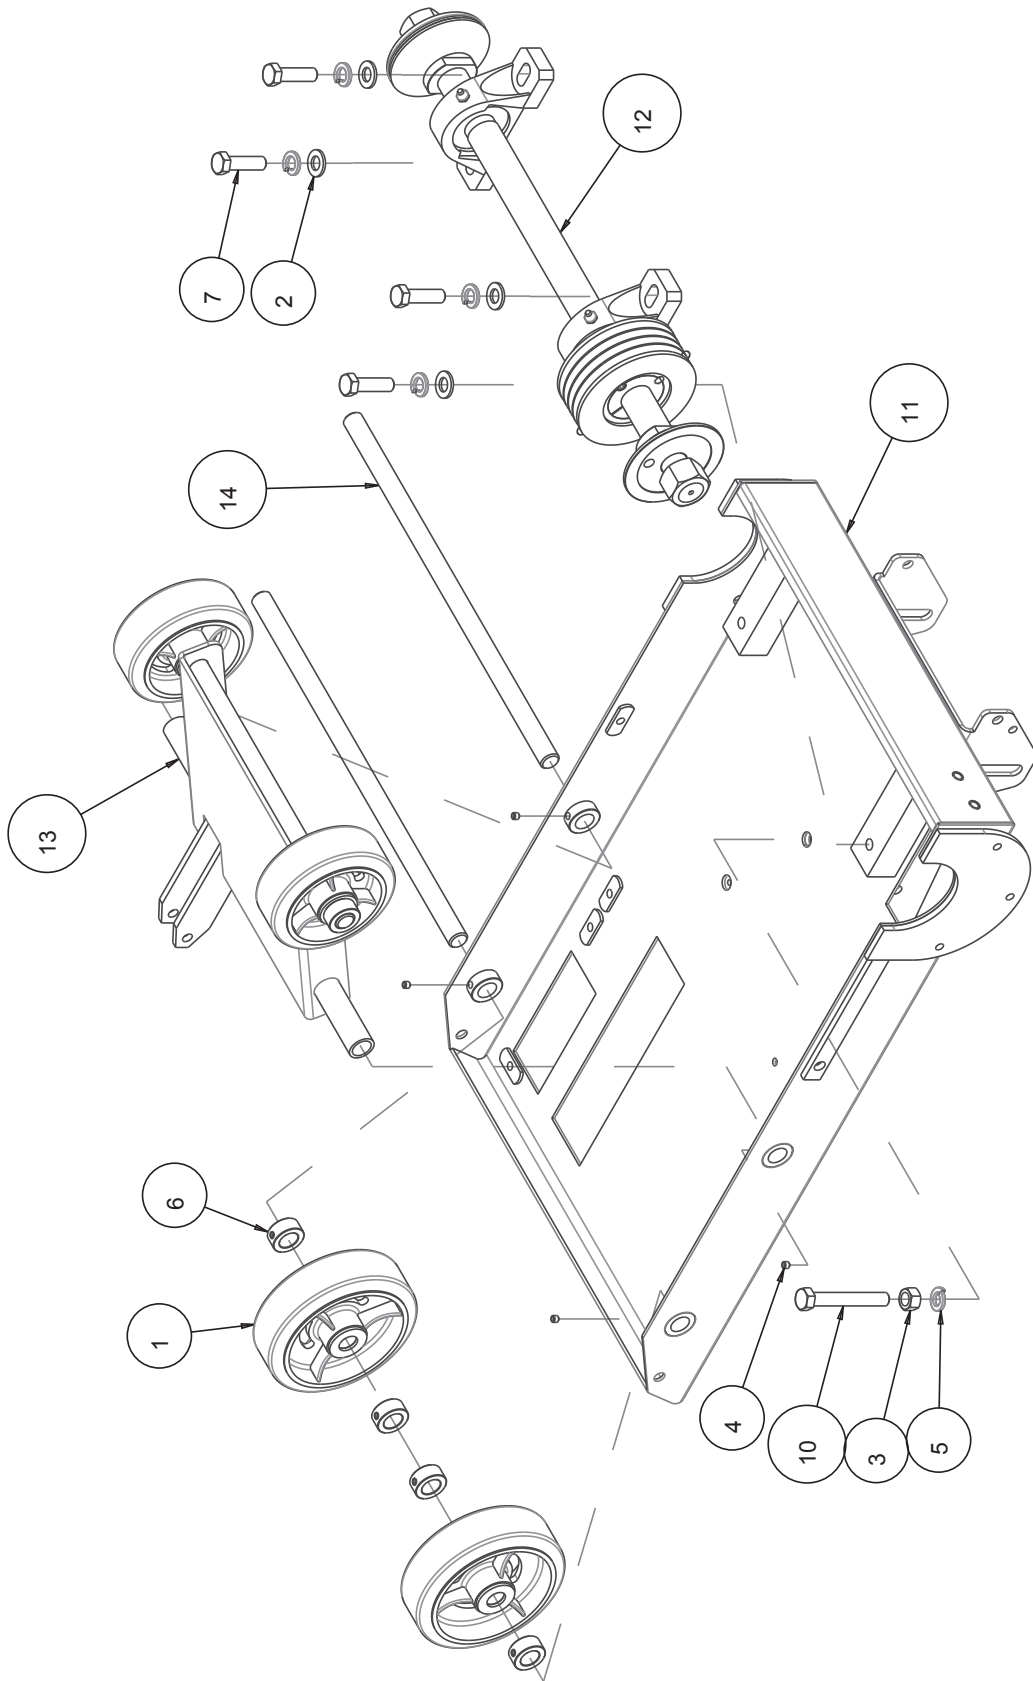

FIGURE 4 - PARTS LIST: FRAME, LESS ENGINE - P/N 170870

FIGURE 4 - PARTS LIST: FRAME, LESS ENGINE - P/N 170870

ITEM NO.	DESCRIPTION	PART #	QTY.
1	WHEEL, REAR CONCRETE SAW	138529	2
2	WASHER, 1/2 SAE FLAT	150924	4
3	NUT, 1/2-13 HEX	151282	1
4	SCREW, SET, CUP PT, 5/16-18X1/4	152607	4
5	WASHER, 1/2 SPLIT LOCK	153524	5
6	COLLAR, SET, 3/4"	153814	4
7	SCREW, 1/2-13 X 1-3/4 HEX HEAD CAP	153853	4
8	ASSY, THROTTLE CONTROL	155406	1
9	ASSY, PIN CLEVIS 3/8 X 1 - /14	156611	1
10	SCREW, HEX HD, TAP, 1/2-13X3-1/2	158284	1
11	FRAME, WELDMENT, 24"	170788	1
12	ASSY, BLADE SHAFT, 2424	170864	1
13	ASSY, TRUCK	170867	1
14	AXLE, 3/4 X 18	170869	2