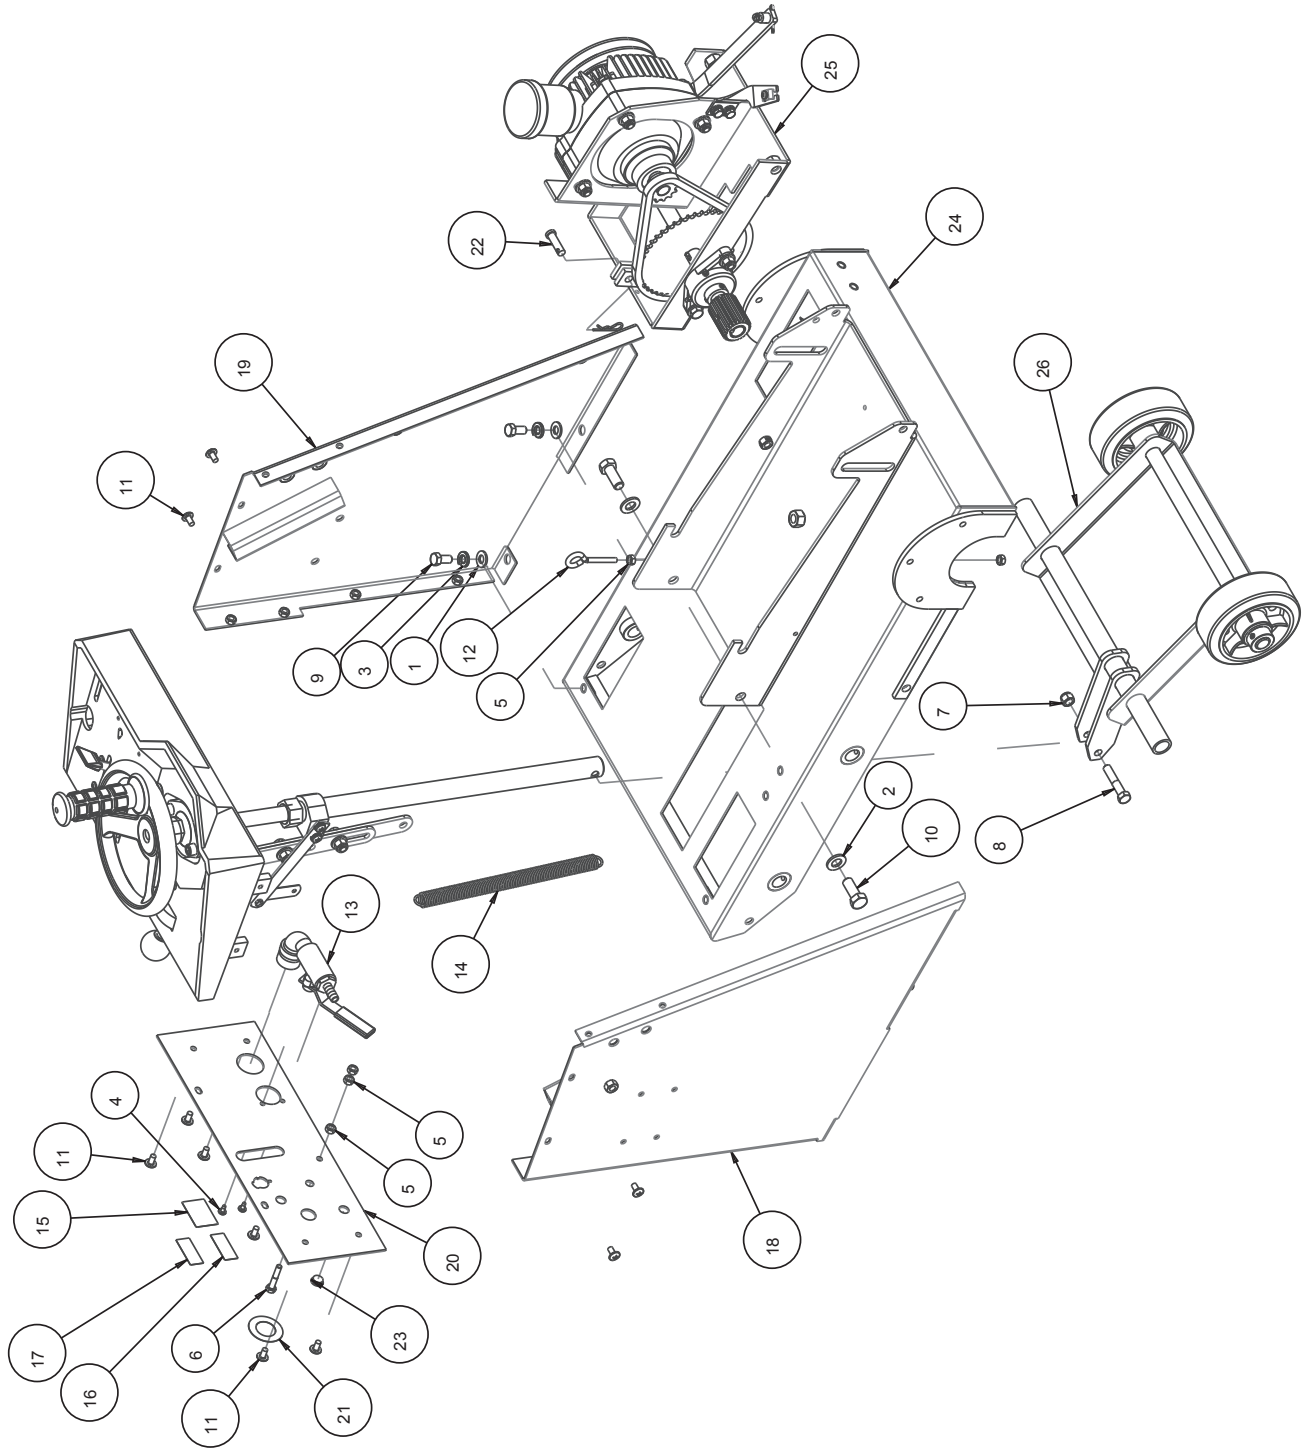

FIGURE 5 - PARTS LIST: FRAME, LESS ENGINE - P/N 170870

FIGURE 5 - PARTS LIST: FRAME, LESS ENGINE - P/N 170870

ITEM NO.	DESCRIPTION	PART #	QTY.
1	WASHER, FLAT, SAE, 3/8	150923	13
2	WASHER, 1/2 SAE FLAT	150924	2
3	WASHER, LOCK, SPLIT, 3/8	150925	4
4	SCREW, PAN HD SELF TP10-24 X 3/8	151262	2
5	NUT, HEX, 1/4 - 20	151893	6
6	SCREW, HEX HEAD 1/4 - 20 X 1 - 1/2"	151914	1
7	NUT, 3/8 - 16 NYLOK HEX	152505	6
8	SCREW, HEX HD, CAP, 3/8 - 16 X 2	153485	2
9	SCREW, HEX, 3/8 - 16 X 3/4	153527	4
10	SCREW, 1/2 - 13 X 1 - 1/4 HEX HEAD CAP	153532	2
11	SCREW, 1/4 - 20 X 1/2 TRUSS HEAD	153880	10
12	EYEBOLT, 1/4 - 20 X 2	153887	1
13	ASSY, WATER VALVE	153888	1
14	SPRING, EXTENSION	153957	1
15	LABEL, WATER SHUT OFF/ON	154404	1
16	LABEL, ENGAGE	154405	1
17	LABEL, DISENGAGE	154406	1
18	PANEL, SIDE COV R HND	156500	1
19	PANEL, SIDE COV L HND	156501	1
20	PANEL, TOWER UPPER BACK	156504	1
21	LABEL, ENGINE STOP	156601	1
22	ASSY, PIN CLEVIS 3/8 X 1-1/4	156611	1
23	PLUG, 1/2 FLUSH HEAD BUTTON	156779	1
24	FRAME, WELDMENT, 24"	170788	1
25	ASSY, TRANSMISSION	170862	1
26	ASSY, TRUCK	170867	1