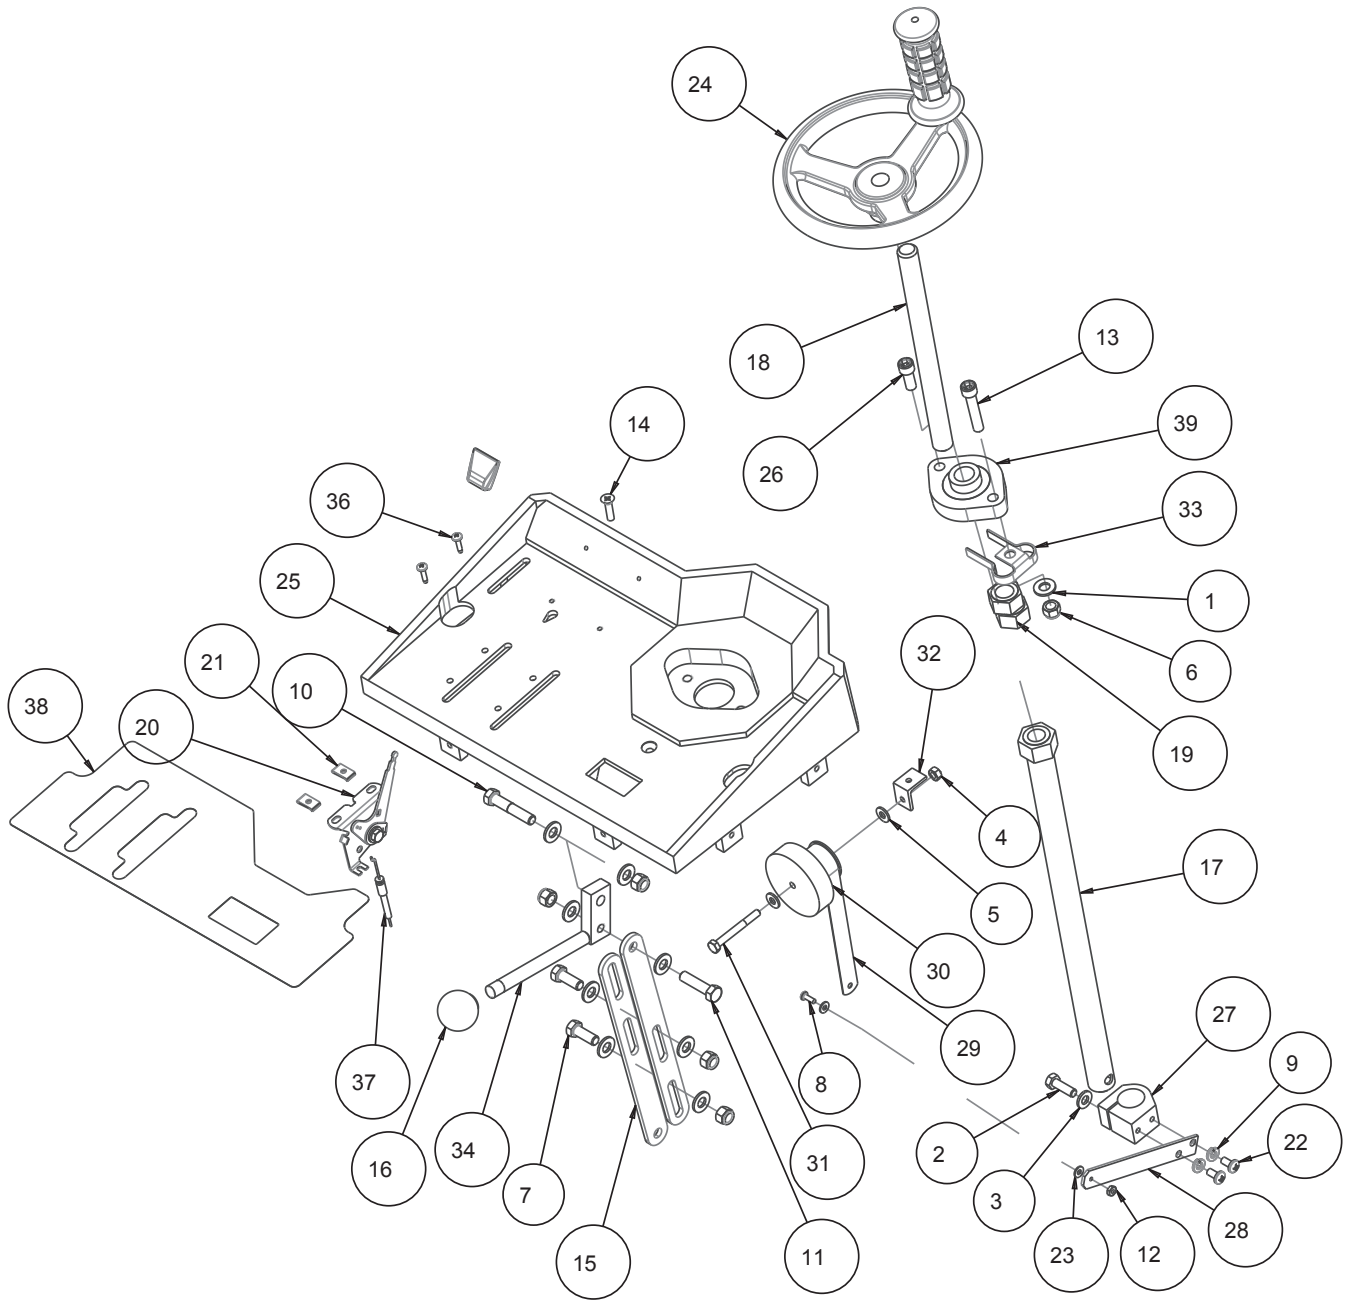

FIGURE 6 - PARTS LIST: FRAME, LESS ENGINE - P/N 170870

FIGURE 6 - PARTS LIST: FRAME, LESS ENGINE - P/N 170870

ITEM NO.	DESCRIPTION	PART #.	QTY.
1	WASHER, FLAT, SAE, 3/8	150923	9
2	SCREW, HEX HD, 5/16 - 18 X 1	151743	1
3	WASHER, FLAT, SAE, 5/16	151754	1
4	NUT, HEX, 1/4 - 20	151893	1
5	WASHER, 1/4 SAE FLAT	151915	2
6	NUT, 3/8 -16 NYLOK HEX	152505	5
7	SCREW, HEX HD CAP, 3/8 - 16 X 1	152507	2
8	SCREW, RND HD, #8 - 32 X 1/2	152517	1
9	WASHER, 1/4 SPLIT LOCK	152951	2
10	SCREW, HEX HD, 3/8 - 16 X 2	153485	1
11	SCREW, 3/8 -16 X 1-1/2 HEX HEAD	153528	1
12	NUT, HEX, 8 -32	153549	1
13	SCREW, SOC HD, CAP, 3/8 - 16 X2	153643	1
14	SCREW, FLAT HD, SOC, 1/4 -20 X 1"	153894	1
15	ARM, DRIVE ADJUSTMENT	154242	2
16	KNOB, 1/2 - 20 FEM BALL	154486	1
17	LINKAGE, DEPTH FEED 1600/9000	155049	1
18	STUD, 3/4 - 10 X 10"	155062	1
19	NUT, 3/4 - 10 HEX	155063	2
20	ASSY, THROTTLE CONTROL	155406	1
21	NUT, 10 -24 CLIP	155407	2
22	SCREW, PAN HD, CAP, 14 - 20 X 1/2	155452	2
23	WASHER, FLAT, SAE, #8	155454	2
24	ASSY, CRANK WHEEL, 3/4 - 10	155457	1
25	PANEL, CONTROL (COMP)	156305	1
26	SCREW, SOCKET HEAD CAP 3/8 - 16 X 1	156602	1
27	CLAMP, DEPTH INDICATOR	156603	1
28	ARM, DEPTH INDICATOR	156604	1
29	SPRING, DEPTH GAUGE	156605	1
30	SPOOL, 2.75 DIA DEPTH INDICATOR	156606	1
31	SCREW, HEX HD, CAP, 1/4 - 20 X 2 - 1/4	156607	1
32	BRACKET, DEPTH INDICATOR	156608	1
33	SPRING, DETENT	156609	1
34	HANDLE, ENGAGE	156610	1
35	ASSY, PIN CLEVIS 3/8 X 1 - 1/4	156611	1
36	SCREW, PAN HD PHIL MS 10 - 24 X 3/4	156641	2
37	CABLE, TRANSMIS 20 -SERIES, COMP	156643	1
38	LABEL, CONTROL PANEL	156749	1
39	BEARING, FLANGE, 3/4 ID, FD204	165971	1