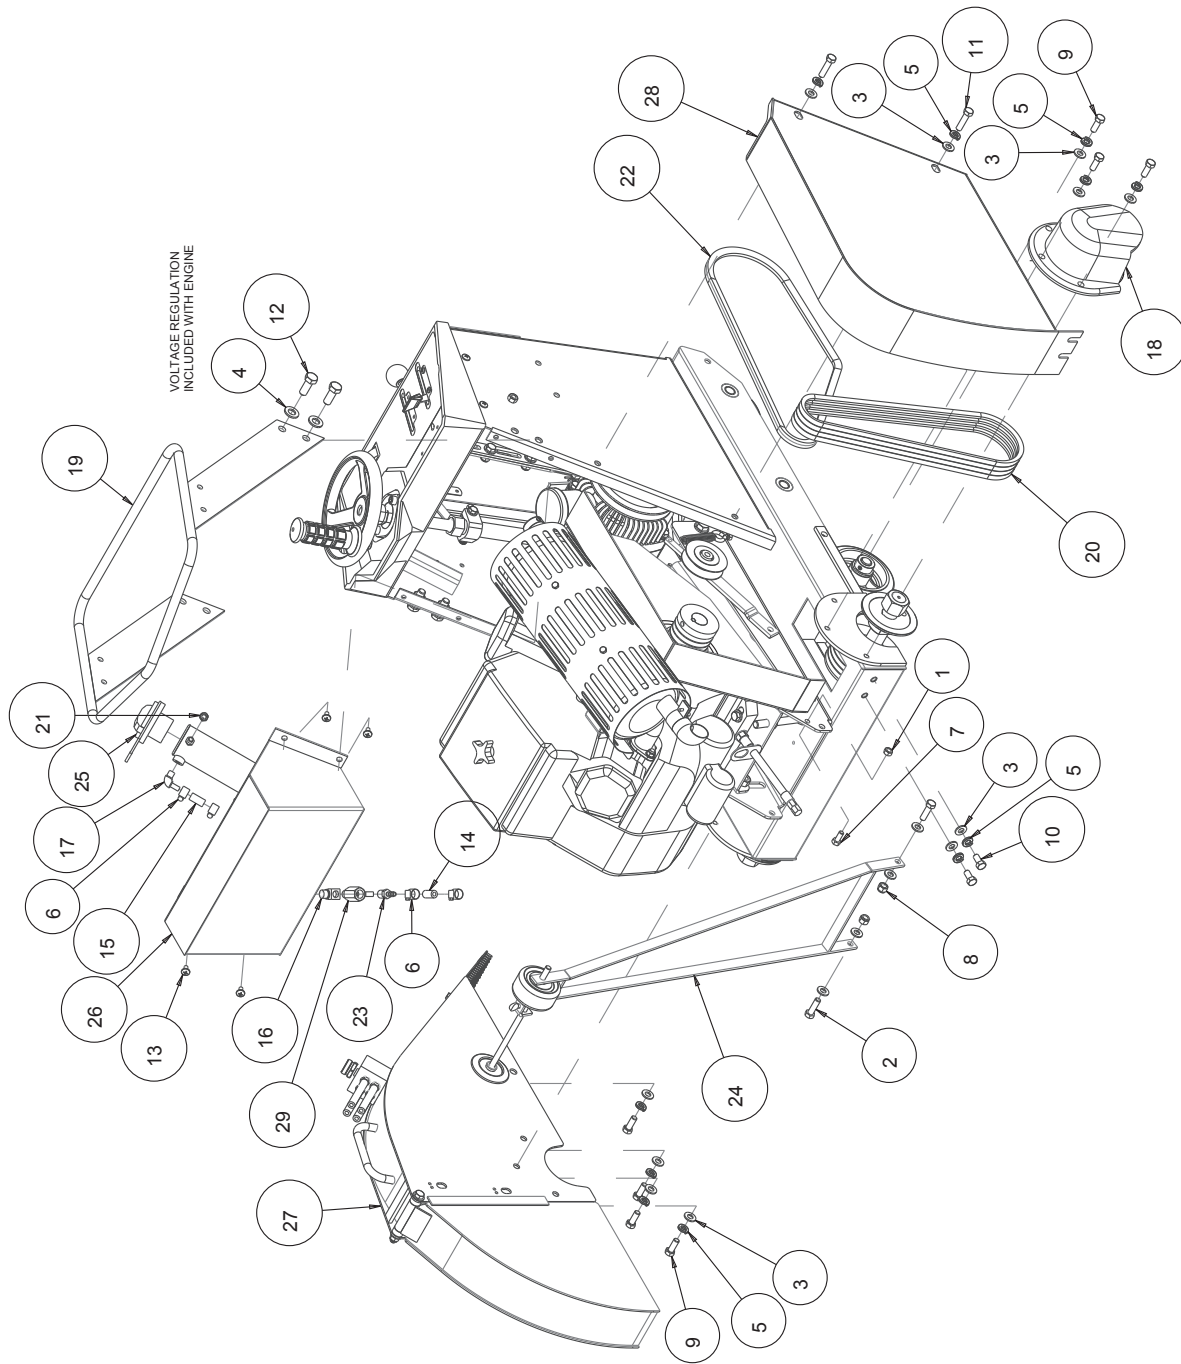

FIGURE 1 - PARTS LIST: MK-2422SSP CONCRETE SAW - P/N 170956

FIGURE 1 - PARTS LIST: MK-2422SSP CONCRETE SAW - P/N 170956

ITEM NO.	DESCRIPTION	PART #	QTY.
1	NUT, HEX, 5/16 - 18	101196	1
2	SCREW, 3/8 - 16 X 1 -1/4 HEX HEAD CAP	150774	2
3	WASHER, FLAT, SAE 3/8	150923	15
4	WASHER, 1/2 SAE FLAT	150924	4
5	WASHER, LOCK, SPLIT, 3/8	150925	11
6	CLAMP, HOSE, 5/8	151198	4
7	SCREW, HEX HD, CAP, 5/16 - 18 X 3/4	151369	1
8	NUT, HEX, NYLK, 3/8 -16	152505	2
9	SCREW, HEX HD CAP, 3/8-16 X 1	152507	7
10	SCREW, HEX, 3/8 - 16 X 3/4	153527	2
11	SCREW, 3/8-16 x 1-1/2 HEX HEAD	153528	2
12	SCREW, 1/2-13X1-1/4 HEX HEAD CAP	153532	4
13	SCREW, 1/4-20 X 1/2 TRUSS HEAD	153880	4
14	HOSE, 1/4 FUEL, 12"	154163	1
15	HOSE, 1/4 FUEL, 24"	154163	1
16	ELBOW, 1/4 MNPT STREET	154615	1
17	ELBOW, 1/8 MNPT X 1/4 BARB 90DEG	154652	1
18	BELT, AX-43	156110	1
19	GUARD, SHAFT (COMP)	156307	1
20	LIFTING BAIL	156543	1
21	BELT, V, 3VX375	157891	4
22	NUT, HEX, NYLK, 5/16 - 18	158289	1
23	FITTING, PUSH ON HOSE 1/4 X 1/4 MALE	165183	1
24	ASSY, POINTER, CONC SAW	166465	1
25	CAP, 2" FUEL FILLER	167220	1
26	TANK, FUEL, 2.5 GAL	169353	1
27	ASSY, BLD GRD, BOLT-ON, 24"	170830-24	1
28	GUARD, BELT, OUTER, 24SERIES	170952	1
29	VALVE, BALL, 1/4"M TO 1/4"F	231248	1

FIGURE 2 - PARTS LIST: MK-2422SSP CONCRETE SAW - P/N 170956

FIGURE 2 - PARTS LIST: MK-2422SSP CONCRETE SAW - P/N 170956

ITEM NO.	DESCRIPTION	PART #	QTY.
1	WRENCH, BOX END, 1-1/2 X 9/16	137976	1
2	GRIP, HANDLE, 1.0 ID	150842	2
3	WASHER, FLAT, SAE, 3/8	150923	1
4	WASHER, 1/2 SAE FLAT	150924	4
5	WASHER, LOCK, SPLIT, 3/8	150925	1
6	SCREW, HEX HD CAP, 3/8 - 16 X 1	152507	1
7	WASHER, 1/2 SPLIT LOCK	153524	2
8	SCREW, 3/8-16 X 1-1/2 HEX HEAD	153528	1
9	SCREW, 1/2-13 X 1-1/4 HEX HEAD CAP	153532	4
10	PULLEY, 1A30 X 1/2 BORE IDLER	153797	1
11	SPRING, 9/16 X 2.5 EXTENSION	153807	1
12	BRACKET, IDLER PULLEY	154244	1
13	WELDMENT, HANDLEBAR	156516	1
14	SCREW, HEX HEAD 3/8 - 16 X 1 - 1/2 LG.	156656	2
15	ASSY, FRAME, LESS ENG, 24SER	170870	1
16	ASSY, ENGINE, EH65, 24SER	170963	1