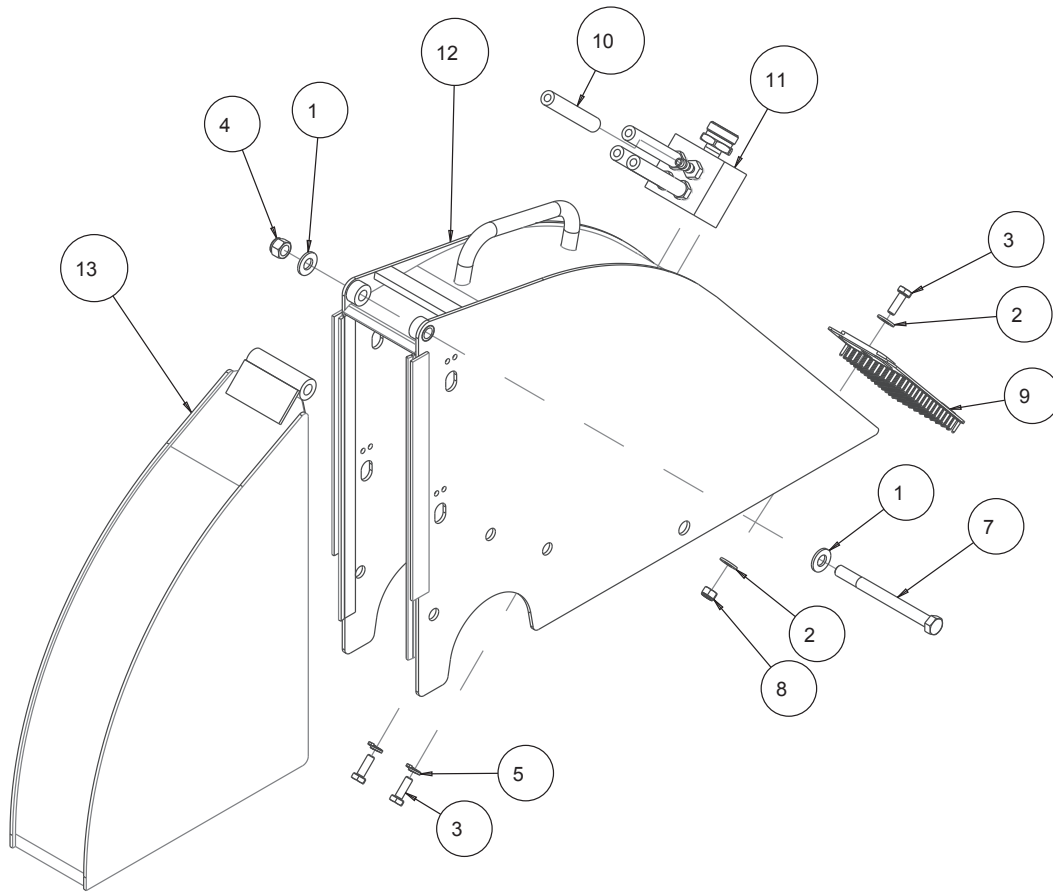

FIGURE 9 - PARTS LIST: BLADE SHAFT - P/N 170864

ITEM NO.	DESCRIPTION	PART #	QTY.
1	NUT, 1 - 14 RIGHT HAND	138693	1
2	NUT, 1 - 14 LEFT HAND	138701	1
3	FLANGE, INNER	150731	2
4	KEY, 3/16 X 3/4 WOODRUFF	150794	2
5	KEY, SQUARE, 1/4 X 1 - 3/4	150796	1
6	BUSHING, TPR-LOCK 1610X1 - 3/16"	155011	1
7	ASSY, OUTER FLANGE, 4"	155451	1
8	BEARING, 1 - 3/16X24 ID PILLOW BLOCK	155622	2
9	SHAFT, BLADE, 1 3/16 x 24	170865	1
10	PULLEY,4/3VX/4.75 X 1615TB	170866	1

FIGURE 10 - PARTS LIST: ASSY, POINTER - P/N 166465

ITEM NO.	DESCRIPTION	PART OR IDENTIFYING NO.	QTY. REQ.
1	SCREW, THUMB 1/4 - 20 X 3/4	150991	1
2	WHEEL, POINTER, 3"	155066	1
3	BUSHING, 3/8ID X 1 - 5/8L	155153	1
4	POINTER ARM, MK-1600	156544	1
5	ASSY, POINTER WHEEL	165238	1

FIGURE 11 - PARTS LIST: BLADE GUARD - P/N 170830-24

ITEM NO.	DESCRIPTION	PART OR IDENTIFYING NO.	QTY. REQ.
1	WASHER, FLAT, SAE, 3/8	150923	2
2	WASHER, FLAT, SAE, 1/4	151915	2
3	SCREW, HEX HD, 1/4-20X3/4	152370	3
4	NUT, HEX, NYLK, 3/8-16	152505	1
5	WASHER, LOCK, SPLIT, 1/4	152591	2
6	TIE, NYLON CABLE, 1/8 X 4, BLACK	158528	4
7	SCREW, HEX HD, 3/8-16X4-1/4	158604	1
8	NUT, HEX, NYLK, 1/4-20	159857	1
9	GUARD, SPLASH	160310	1
10	HOSE, VINYL, 1/4 X 1/2 (24"L)	167620	4
11	ASSY, WATER MANIFOLD, 4T	167625	1
12	GUARD, BLD, REAR, BOLT-ON, 24"	170828-24	1
13	GUARD, BLD, FRNT, BOLT-ON, 24"	170829-24	1

FIGURE 12 - PARTS LIST: WATER MANIFOLD - P/N 167625

ITEM NO.	DESCRIPTION	PART #	QTY.
1	NIPPLE, 1/4 NPT X CLOSE, BRASS	159905	1
2	FITTING, 3/4X11.5 MNH X 1/4 FNPT	163992	1
3	FITTING, PUSH ON HOSE 1/4 X 1/4 MALE	165183	4
4	MANIFOLD, WATER, 4 TUBE	167623	1