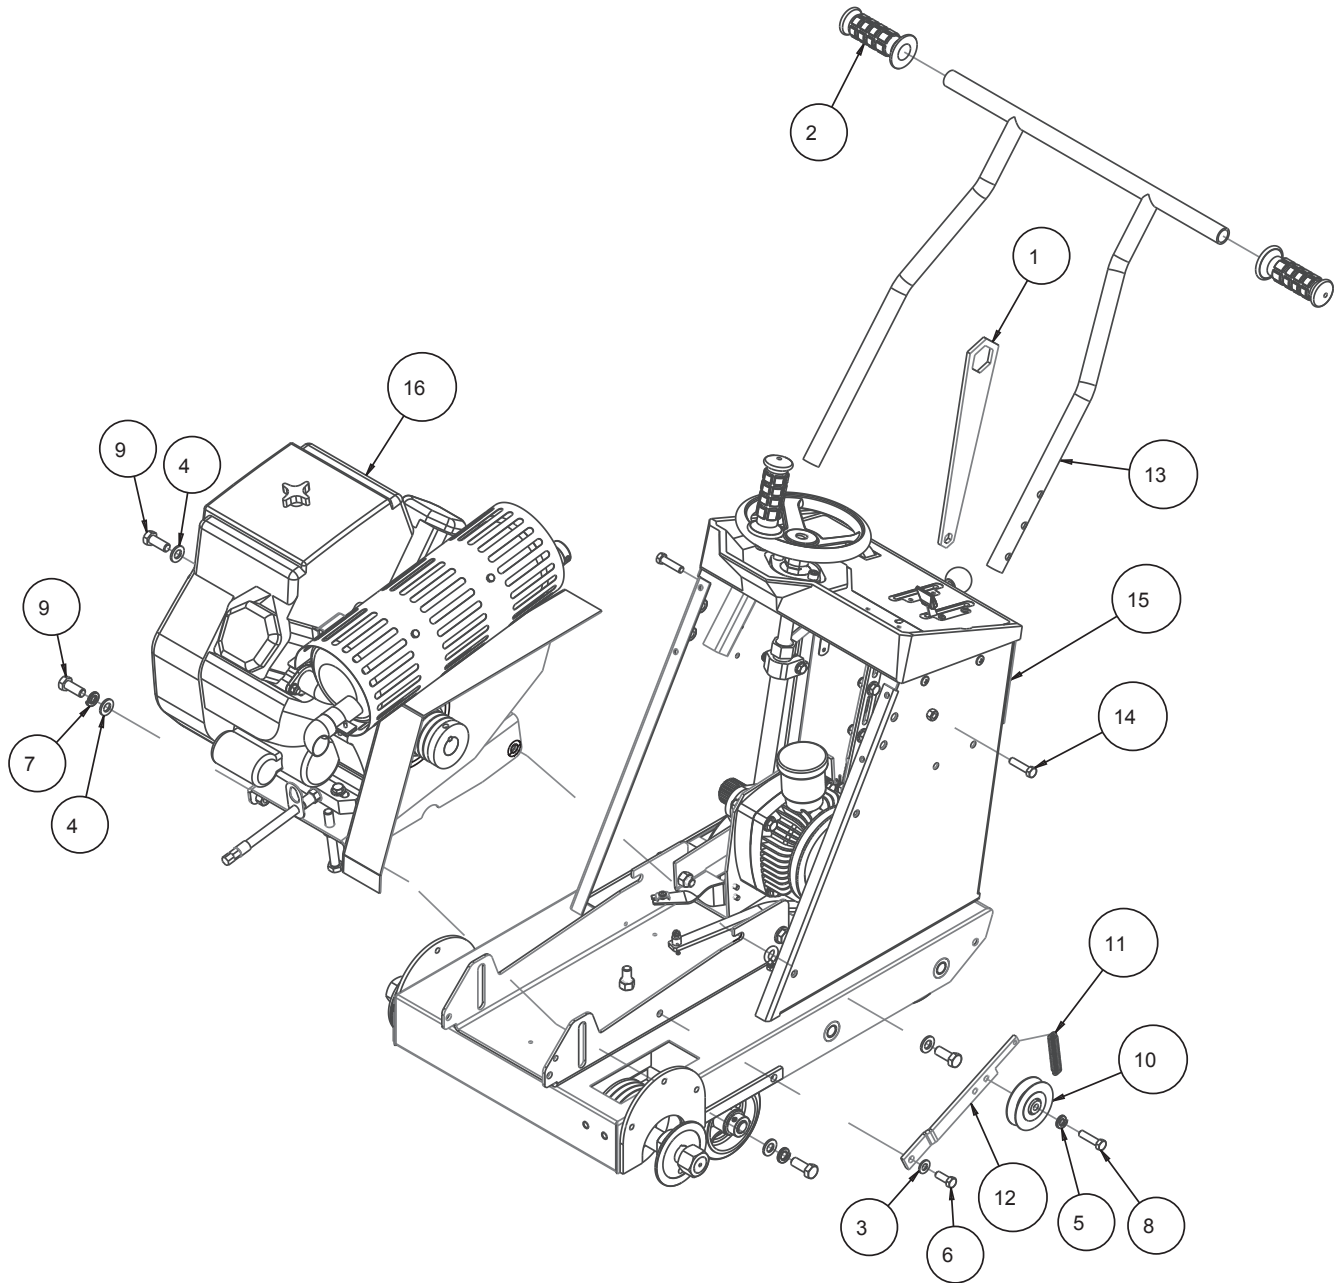

FIGURE 2 - PARTS LIST: MK-2422SSP CONCRETE SAW - P/N 170956

FIGURE 2 - PARTS LIST: MK-2422SSP CONCRETE SAW - P/N 170956

ITEM NO.	DESCRIPTION	PART #	QTY.
1	WRENCH, BOX END, 1-1/2 X 9/16	137976	1
2	GRIP, HANDLE, 1.0 ID	150842	2
3	WASHER, FLAT, SAE, 3/8	150923	1
4	WASHER, 1/2 SAE FLAT	150924	4
5	WASHER, LOCK, SPLIT, 3/8	150925	1
6	SCREW, HEX HD CAP, 3/8 - 16 X 1	152507	1
7	WASHER, 1/2 SPLIT LOCK	153524	2
8	SCREW, 3/8-16 X 1-1/2 HEX HEAD	153528	1
9	SCREW, 1/2-13 X 1-1/4 HEX HEAD CAP	153532	4
10	PULLEY, 1A30 X 1/2 BORE IDLER	153797	1
11	SPRING, 9/16 X 2.5 EXTENSION	153807	1
12	BRACKET, IDLER PULLEY	154244	1
13	WELDMENT, HANDLEBAR	156516	1
14	SCREW, HEX HEAD 3/8 - 16 X 1 - 1/2 LG.	156656	2
15	ASSY, FRAME, LESS ENG, 24SER	170870	1
16	ASSY, ENGINE, EH65, 24SER	170963	1