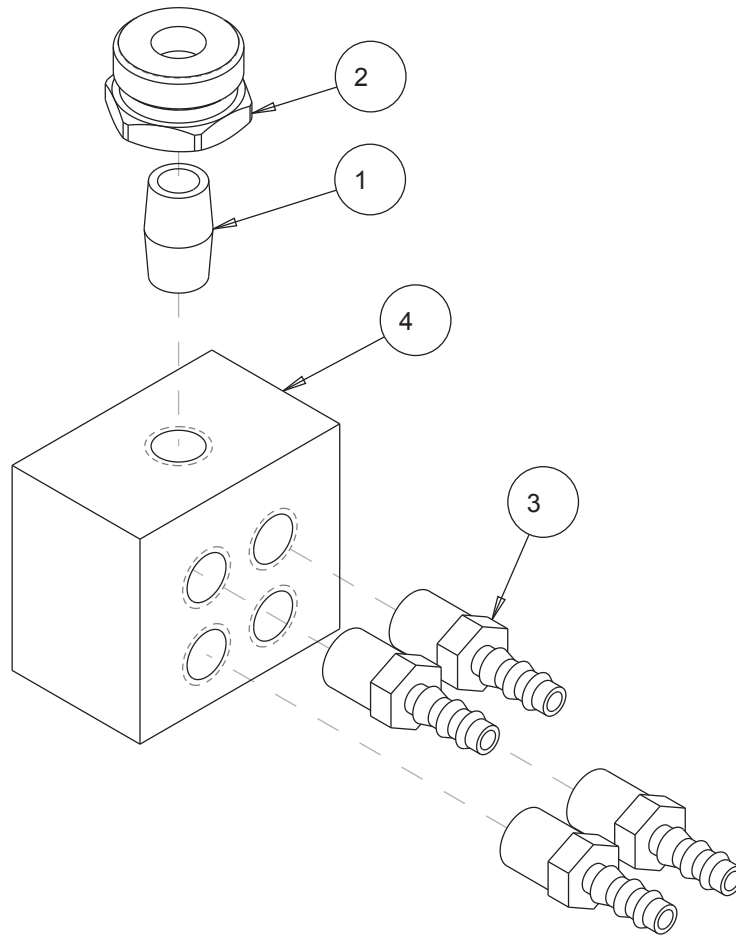

FIGURE 9 - PARTS LIST: BLADE SHAFT - P/N 170864

ITEM NO.	DESCRIPTION	PART #	QTY.
1	NUT, 1 - 14 RIGHT HAND	138693	1
2	NUT, 1 - 14 LEFT HAND	138701	1
3	FLANGE, INNER	150731	2
4	KEY, 3/16 X 3/4 WOODRUFF	150794	2
5	KEY, SQUARE, 1/4 X 1 - 3/4	150796	1
6	BUSHING, TPR-LOCK 1610X1 - 3/16"	155011	1
7	ASSY, OUTER FLANGE, 4"	155451	1
8	BEARING, 1 - 3/16X24 ID PILLOW BLOCK	155622	2
9	SHAFT, BLADE, 1 3/16 x 24	170865	1
10	PULLEY,4/3VX/4.75 X 1615TB	170866	1

FIGURE 10 - PARTS LIST: ASSY, POINTER - P/N 166465

ITEM NO.	DESCRIPTION	PART OR IDENTIFYING NO.	QTY. REQ.
1	SCREW, THUMB 1/4 - 20 X 3/4	150991	1
2	WHEEL, POINTER, 3"	155066	1
3	BUSHING, 3/8ID X 1 - 5/8L	155153	1
4	POINTER ARM, MK-1600	156544	1
5	ASSY, POINTER WHEEL	165238	1

FIGURE 11 - PARTS LIST: BLADE GUARD - P/N 170830-24

ITEM NO.	DESCRIPTION	PART OR IDENTIFYING NO.	QTY. REQ.
1	WASHER, FLAT, SAE, 3/8	150923	2
2	WASHER, FLAT, SAE, 1/4	151915	2
3	SCREW, HEX HD, 1/4-20X3/4	152370	3
4	NUT, HEX, NYLK, 3/8-16	152505	1
5	WASHER, LOCK, SPLIT, 1/4	152591	2
6	TIE, NYLON CABLE, 1/8 X 4, BLACK	158528	4
7	SCREW, HEX HD, 3/8-16X4-1/4	158604	1
8	NUT, HEX, NYLK, 1/4-20	159857	1
9	GUARD, SPLASH	160310	1
10	HOSE, VINYL, 1/4 X 1/2 (24"L)	167620	4
11	ASSY, WATER MANIFOLD, 4T	167625	1
12	GUARD, BLD, REAR, BOLT-ON, 24"	170828-24	1
13	GUARD, BLD, FRNT, BOLT-ON, 24"	170829-24	1

FIGURE 12 - PARTS LIST: WATER MANIFOLD - P/N 167625

ITEM NO.	DESCRIPTION	PART #	QTY.
1	NIPPLE, 1/4 NPT X CLOSE, BRASS	159905	1
2	FITTING, 3/4X11.5 MNH X 1/4 FNPT	163992	1
3	FITTING, PUSH ON HOSE 1/4 X 1/4 MALE	165183	4
4	MANIFOLD, WATER, 4 TUBE	167623	1