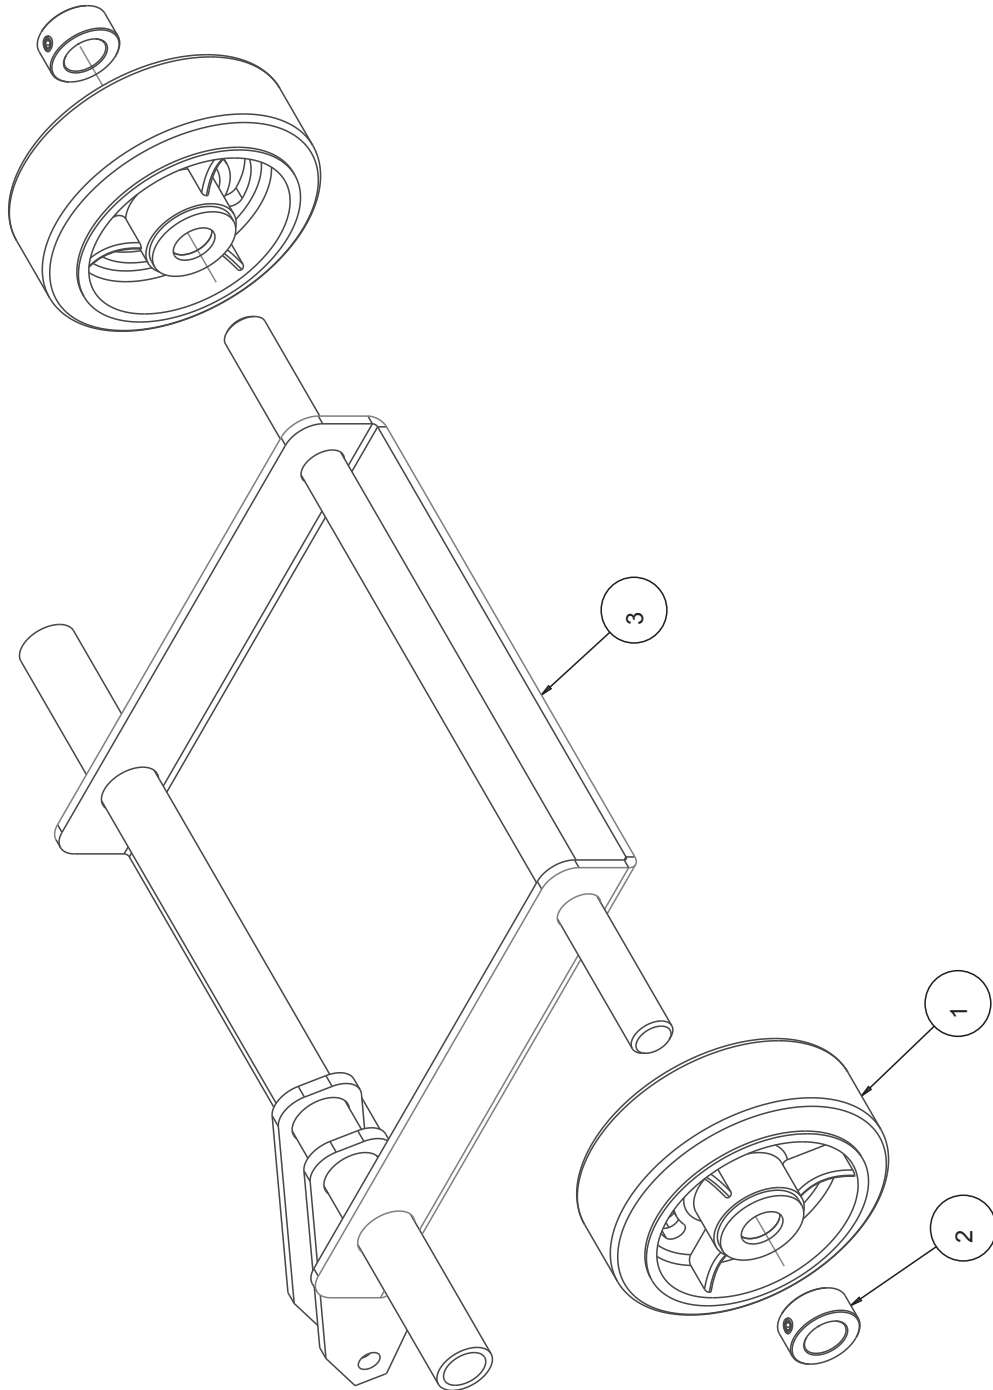

FIGURE 7 - PARTS LIST: TRUCK - P/N 170867

FIGURE 7 - PARTS LIST: TRUCK - P/N 170867

FIGURE 7 - PARTS LIST: TRUCK - P/N 170867

ITEM NO.	DESCRIPTION	PART #	QTY.
1	WHEEL, FRONT5"X2"W	138537	2
2	COLLAR, SET, 3/4"	153814	2
3	TRUCK	170868	1