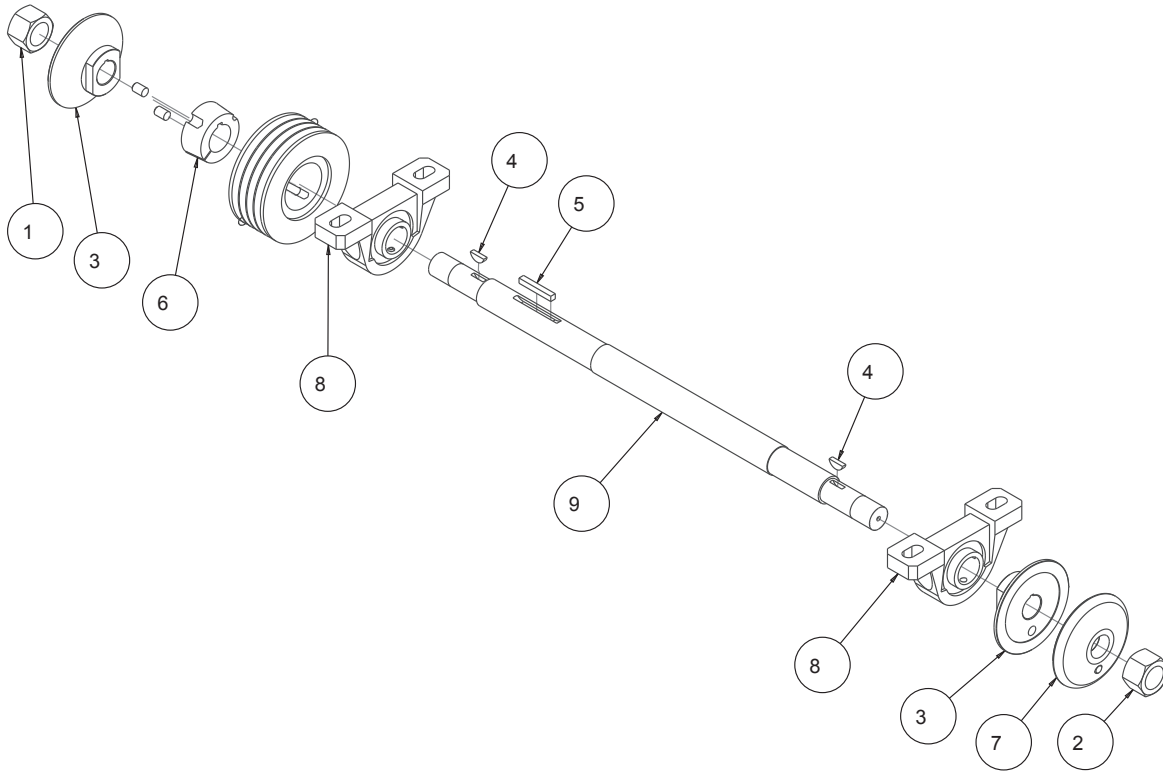

FIGURE 9 - PARTS LIST: BLADE SHAFT - P/N 170864

ITEM NO.	DESCRIPTION	PART #	QTY.
1	NUT, 1 - 14 RIGHT HAND	138693	1
2	NUT, 1 - 14 LEFT HAND	138701	1
3	FLANGE, INNER	150731	2
4	KEY, 3/16 X 3/4 WOODRUFF	150794	2
5	KEY, SQUARE, 1/4 X 1 - 3/4	150796	1
6	BUSHING, TPR-LOCK 1610X1 - 3/16"	155011	1
7	ASSY, OUTER FLANGE, 4"	155451	1
8	BEARING, 1 - 3/16X24 ID PILLOW BLOCK	155622	2
9	SHAFT, BLADE, 1 3/16 x 24	170865	1
10	PULLEY,4/3VX/4.75 X 1615TB	170866	1