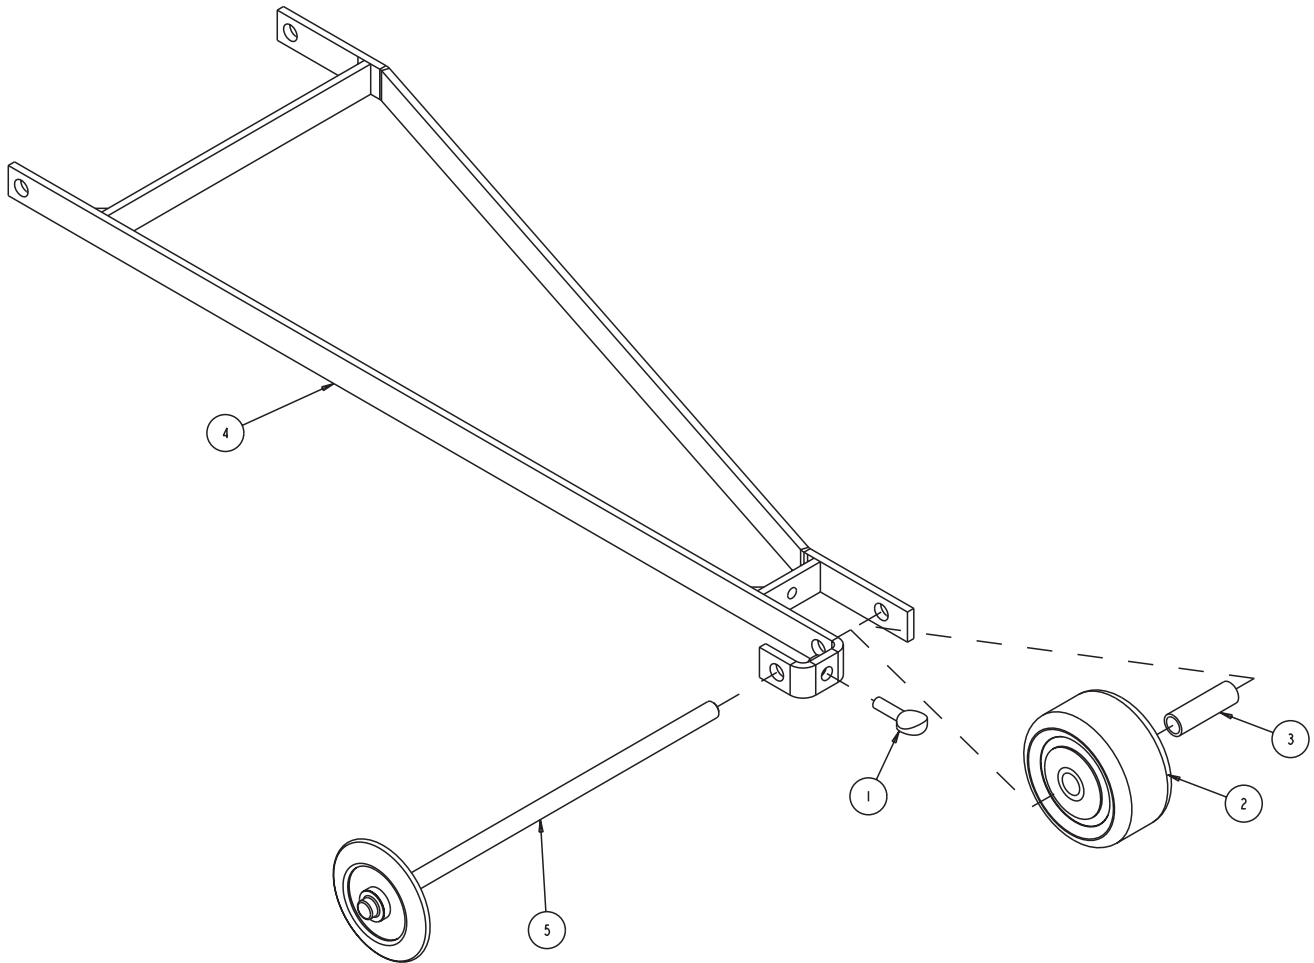

FIGURE 10 - PARTS LIST: ASSY, POINTER - P/N 166465

ITEM NO.	DESCRIPTION	PART OR IDENTIFYING NO.	QTY. REQ.
1	SCREW, THUMB 1/4 - 20 X 3/4	150991	1
2	WHEEL, POINTER, 3"	155066	1
3	BUSHING, 3/8ID X 1 - 5/8L	155153	1
4	POINTER ARM, MK-1600	156544	1
5	ASSY, POINTER WHEEL	165238	1