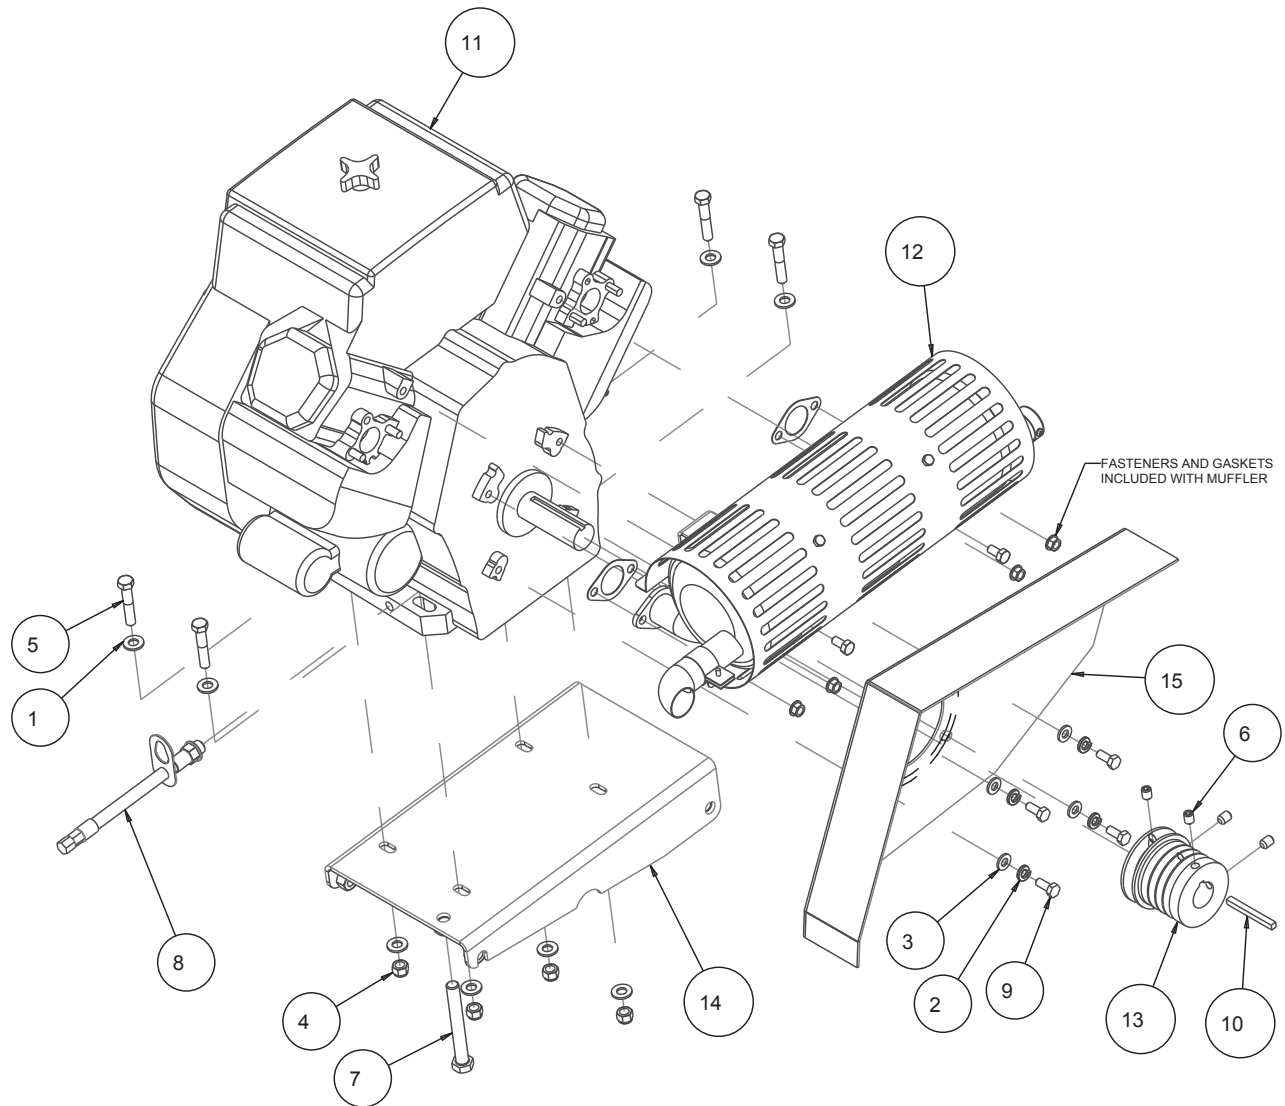

FIGURE 6 - PARTS LIST: FRAME, LESS ENGINE - P/N 170870

FIGURE 6 - PARTS LIST: FRAME, LESS ENGINE - P/N 170870

ITEM NO.	DESCRIPTION	PART #.	QTY.
1	WASHER, FLAT, SAE, 3/8	150923	9
2	SCREW, HEX HD, 5/16 - 18 X 1	151743	1
3	WASHER, FLAT, SAE, 5/16	151754	1
4	NUT, HEX, 1/4 - 20	151893	1
5	WASHER, 1/4 SAE FLAT	151915	2
6	NUT, 3/8 -16 NYLOK HEX	152505	5
7	SCREW, HEX HD CAP, 3/8 - 16 X 1	152507	2
8	SCREW, RND HD, #8 - 32 X 1/2	152517	1
9	WASHER, 1/4 SPLIT LOCK	152951	2
10	SCREW, HEX HD, 3/8 - 16 X 2	153485	1
11	SCREW, 3/8 -16 X 1-1/2 HEX HEAD	153528	1
12	NUT, HEX, 8 -32	153549	1
13	SCREW, SOC HD, CAP, 3/8 - 16 X2	153643	1
14	SCREW, FLAT HD, SOC, 1/4 -20 X 1"	153894	1
15	ARM, DRIVE ADJUSTMENT	154242	2
16	KNOB, 1/2 - 20 FEM BALL	154486	1
17	LINKAGE, DEPTH FEED 1600/9000	155049	1
18	STUD, 3/4 - 10 X 10"	155062	1
19	NUT, 3/4 - 10 HEX	155063	2
20	ASSY, THROTTLE CONTROL	155406	1
21	NUT, 10 -24 CLIP	155407	2
22	SCREW, PAN HD, CAP, 14 - 20 X 1/2	155452	2
23	WASHER, FLAT, SAE, #8	155454	2
24	ASSY, CRANK WHEEL, 3/4 - 10	155457	1
25	PANEL, CONTROL (COMP)	156305	1
26	SCREW, SOCKET HEAD CAP 3/8 - 16 X 1	156602	1
27	CLAMP, DEPTH INDICATOR	156603	1
28	ARM, DEPTH INDICATOR	156604	1
29	SPRING, DEPTH GAUGE	156605	1
30	SPOOL, 2.75 DIA DEPTH INDICATOR	156606	1
31	SCREW, HEX HD, CAP, 1/4 - 20 X 2 - 1/4	156607	1
32	BRACKET, DEPTH INDICATOR	156608	1
33	SPRING, DETENT	156609	1
34	HANDLE, ENGAGE	156610	1
35	ASSY, PIN CLEVIS 3/8 X 1 - 1/4	156611	1
36	SCREW, PAN HD PHIL MS 10 - 24 X 3/4	156641	2
37	CABLE, TRANSMIS 20 -SERIES, COMP	156643	1
38	LABEL, CONTROL PANEL	156749	1
39	BEARING, FLANGE, 3/4 ID, FD204	165971	1

FIGURE 7 - PARTS LIST: TRUCK - P/N 170867

**FIGURE 7 - PARTS LIST: TRUCK - P/N 170867**

ITEM NO.	DESCRIPTION	PART #	QTY.
1	WHEEL, FRONT5"X2"W	138537	2
2	COLLAR, SET, 3/4"	153814	2
3	TRUCK	170868	1

FIGURE 8 - PARTS LIST: ENGINE, SUBARU EH65 - P/N 170963