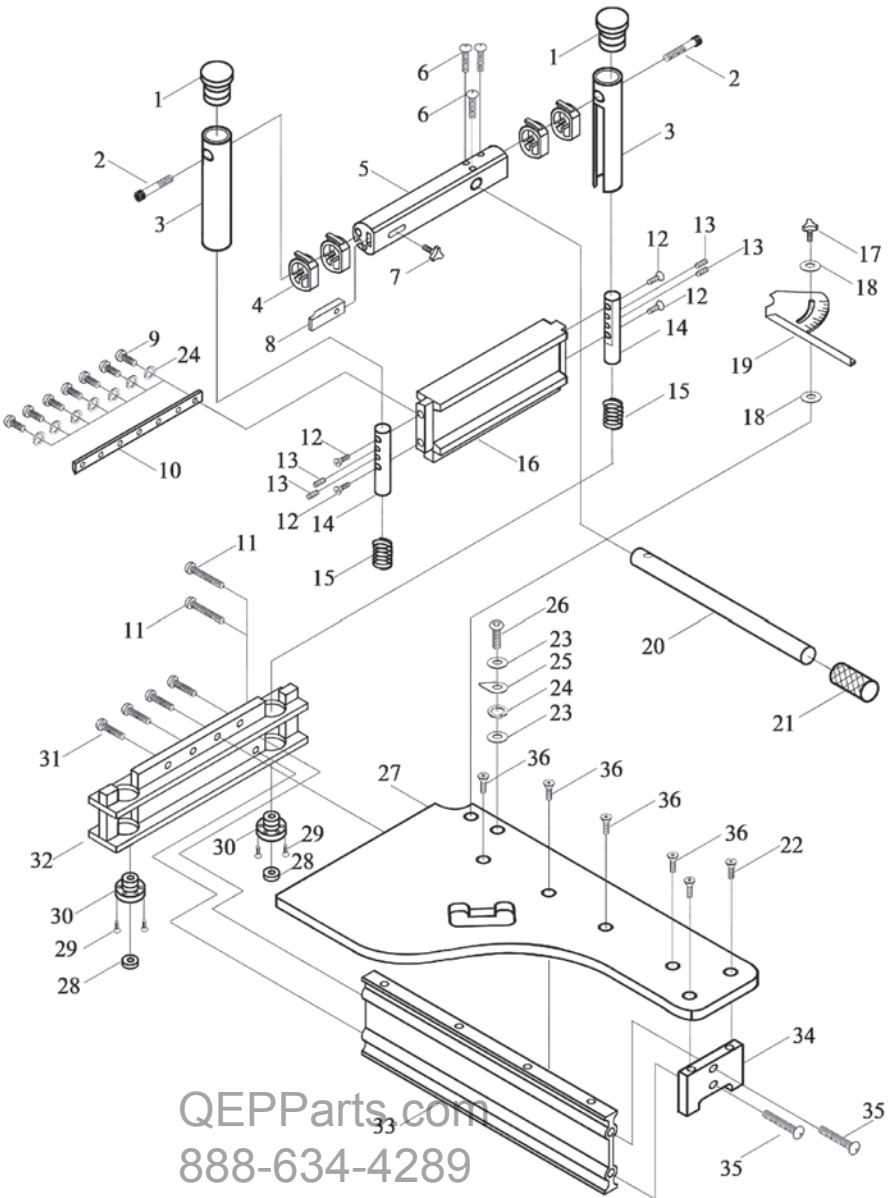

EXPLODED PARTS DIAGRAM

QEPParts.com

888-634-4289

An iBuy Stores Company

PARTS LIST

NO.	DESCRIPTION	QTY.
1	Plastic end cap	2
2	Cap screw	2
3	Guide sleeve	2
4	Cam	4
5	Camshaft	1
6	Round hd allen screw	3
7	Stop knob	1
8	Stop block	1
9	Round hd allen screw	7
10	13" HSS Blade	1
11	Pan hd screw	2
12	Countersunk screw	4
13	Set screw	4
14	Guiding rod	2
15	Spring	2
16	Upper body	1
17	Knob	1
18	Washer	2
19	Angle guage	1
20	Handle	1
21	Handle grip	1
22	Countersunk hd screw	2
23	Washer	2
24	Spring washer	8
25	Angle pointer	1
26	Round hd allen screw	1
27	Work table	1
28	Rubber foot	2
29	Countersunk hd screw	4
30	Adjustable plate	2
31	Pan hd screw	4
32	Lower body	1
33	Work table support	1
34	Work table foot	1
35	Round hd phillips screw	2
36	Countersunk hd screw	4