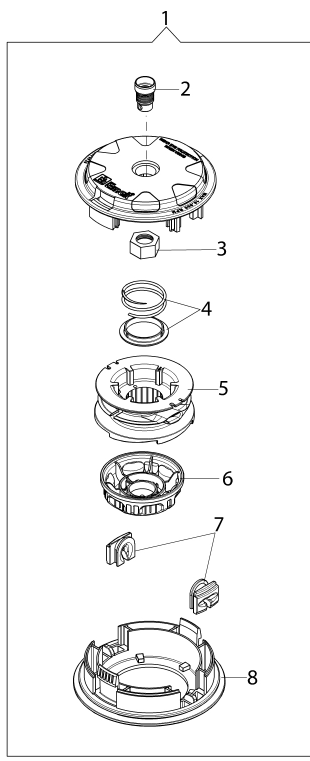

## Illustration Air filter

---

Ref.Nu	Qty	Part number	Description	Validity from	Validity till	Notes	Bulletin
1	1	58070025AR	Gasket				
2	1	61370001R	Insulator				
3	2	3891046R	Screw				
4	1	2318265R	Carburetor				
5	1	56570058R	Gasket				
6	1	61370160R	Air filter				
7	1	61370258	Filter cover kit			Grigio; Grey	
8	1	61370008R	Knob				
9	1	3891063R	Screw				
10	1	61372008R	Filter support			Grigio; Grey	
11	1	2318817R	Air purge				
12	1	61370255	Gasket set				
13	1	61200196AR	Gasket				
14	1	3073002R	Tube				
15	1	61370036R	Tube				

## Illustration Transmission

Ref.Nu	Qty	Part number	Description	Validity from	Validity till	Notes	Bulletin
1	2	3891043R	Screw				
2	1	61370052R	Clamp				
3	1	61370259	Handle			Grigio; Grey	
4	5	3893060R	Screw				
5	1	61370043R	Lever				
6	1	61370260	Lever group				
7	1	61370044AR	Throttle lever				
8	1	3891037R	Screw				
9	1	61370220AR	Throttle cable				
10	1	61370032AR	Cable	SN 9165505076			BT3-006-03/16
11	1	61370045R	Tube Ø24				
12	1	61370261	Handle kit			Grigio; Grey	
13	1	61370048R	Drive shaft				
14	1	3025026	Ring				
15	1	3024009R	Ring				
16	1	3035044	Bearing				
17	1	3035043	Bearing				
18	1	61170119AR	Gear case				
19	1	3906030	Screw				
20	1	3035045R	Bearing				
21	1	3034008R	Bearing				
22	1	3025018R	Ring				
23	1	61170134	Seal ring				
24	1	61170122	Shaft				
25	1	61170123	Hub				
26	1	61170124	Lower flange				
27	1	61110074R	Guard				
28	1	3933105	Nut				
29	1	61370262	Bevel gear set				
30	1	61370053R	Kegelradantrieb				
31	1	3891050R	Screw				