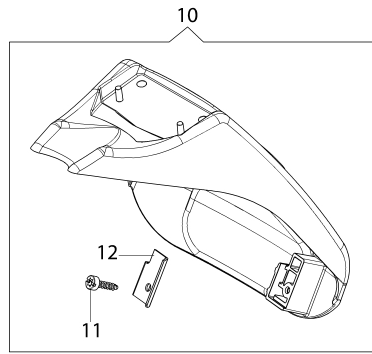

# Illustration Air filter

## Illustration Air filter

---

Ref.Nu	Qty	Part number	Description	Validity from	Validity till	Notes	Bulletin
1	1	58070025AR	Gasket				
2	1	61370001R	Insulator				
3	2	3891046R	Screw				
4	1	2318265R	Carburetor				
5	1	56570058R	Gasket				
6	1	61370160R	Air filter				
7	1	61370258	Filter cover kit			Grigio; Grey	
8	1	61370008R	Knob				
9	1	3891063R	Screw				
10	1	61372008R	Filter support			Grigio; Grey	
11	1	2318817R	Air purge				
12	1	61370255	Gasket set				
13	1	61200196AR	Gasket				
14	1	3073002R	Tube				
15	1	61370036R	Tube				

# Illustration Transmission

## Illustration Transmission

Ref.Nu	Qty	Part number	Description	Validity from	Validity till	Notes	Bulletin
1	2	3891043R	Screw				
2	1	61370052R	Clamp				
3	1	61370259	Handle			Grigio; Grey	
4	5	3893060R	Screw				
5	1	61370043R	Lever				
6	1	61370260	Lever group				
7	1	61370044AR	Throttle lever				
8	1	3891037R	Screw				
9	1	61370220AR	Throttle cable				
10	1	61370032AR	Cable	SN 9165505076			BT3-006-03/16
11	1	61370045R	Tube Ø24				
12	1	61370261	Handle kit			Grigio; Grey	
13	1	61370048R	Drive shaft				
14	1	3025026	Ring				
15	1	3024009R	Ring				
16	1	3035044	Bearing				
17	1	3035043	Bearing				
18	1	61170119AR	Gear case				
19	1	3906030	Screw				
20	1	3035045R	Bearing				
21	1	3034008R	Bearing				
22	1	3025018R	Ring				
23	1	61170134	Seal ring				
24	1	61170122	Shaft				
25	1	61170123	Hub				
26	1	61170124	Lower flange				
27	1	61110074R	Guard				
28	1	3933105	Nut				
29	1	61370262	Bevel gear set				
30	1	61370053R	Kegelradantrieb				
31	1	3891050R	Screw				