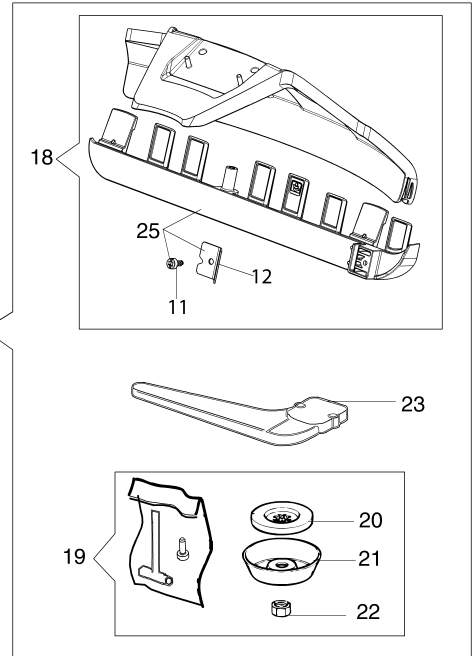

## Illustration Air filter

---

Ref.Nu	Qty	Part number	Description	Validity from	Validity till	Notes	Bulletin
1	1	58070025AR	Gasket				
2	1	61370001R	Insulator				
3	2	3891046R	Screw				
4	1	2318265R	Carburetor				
5	1	56570058R	Gasket				
6	1	61370160R	Air filter				
7	1	61370258	Filter cover kit			Grigio; Grey	
8	1	61370008R	Knob				
9	1	3891063R	Screw				
10	1	61372008R	Filter support			Grigio; Grey	
11	1	2318817R	Air purge				
12	1	61370255	Gasket set				
13	1	61200196AR	Gasket				
14	1	3073002R	Tube				
15	1	61370036R	Tube				

## Illustration Transmission

Ref.Nu	Qty	Part number	Description	Validity from	Validity till	Notes	Bulletin
1	2	3891043R	Screw				
2	1	61370052R	Clamp				
3	1	61370259	Handle			Grigio; Grey	
4	5	3893060R	Screw				
5	1	61370043R	Lever				
6	1	61370260	Lever group				
7	1	61370044AR	Throttle lever				
8	1	3891037R	Screw				
9	1	61370220AR	Throttle cable				
10	1	61370032AR	Cable	SN 9165505076			BT3-006-03/16
11	1	61370045R	Tube Ø24				
12	1	61370261	Handle kit			Grigio; Grey	
13	1	61370048R	Drive shaft				
14	1	3025026	Ring				
15	1	3024009R	Ring				
16	1	3035044	Bearing				
17	1	3035043	Bearing				
18	1	61170119AR	Gear case				
19	1	3906030	Screw				
20	1	3035045R	Bearing				
21	1	3034008R	Bearing				
22	1	3025018R	Ring				
23	1	61170134	Seal ring				
24	1	61170122	Shaft				
25	1	61170123	Hub				
26	1	61170124	Lower flange				
27	1	61110074R	Guard				
28	1	3933105	Nut				
29	1	61370262	Bevel gear set				
30	1	61370053R	Kegelradantrieb				
31	1	3891050R	Screw				