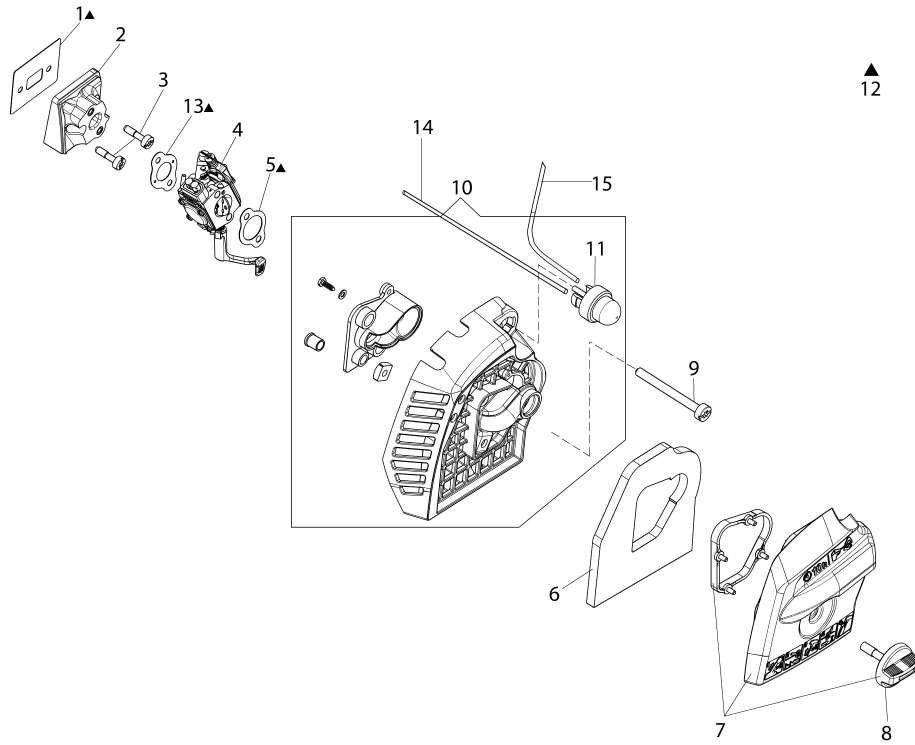

Illustration Air filter

Illustration Air filter

Ref.Nu	Qty	Part number	Description	Validity from	Validity till	Notes	Bulletin
1	1	58070025AR	Gasket				
2	1	61370001R	Insulator				
3	2	3891046R	Screw				
4	1	2318265R	Carburetor				
5	1	56570058R	Gasket				
6	1	61370160R	Air filter				
7	1	61370258	Filter cover kit			Grigio; Grey	
8	1	61370008R	Knob				
9	1	3891063R	Screw				
10	1	61372008R	Filter support			Grigio; Grey	
11	1	2318817R	Air purge				
12	1	61370255	Gasket set				
13	1	61200196AR	Gasket				
14	1	3073002R	Tube				
15	1	61370036R	Tube