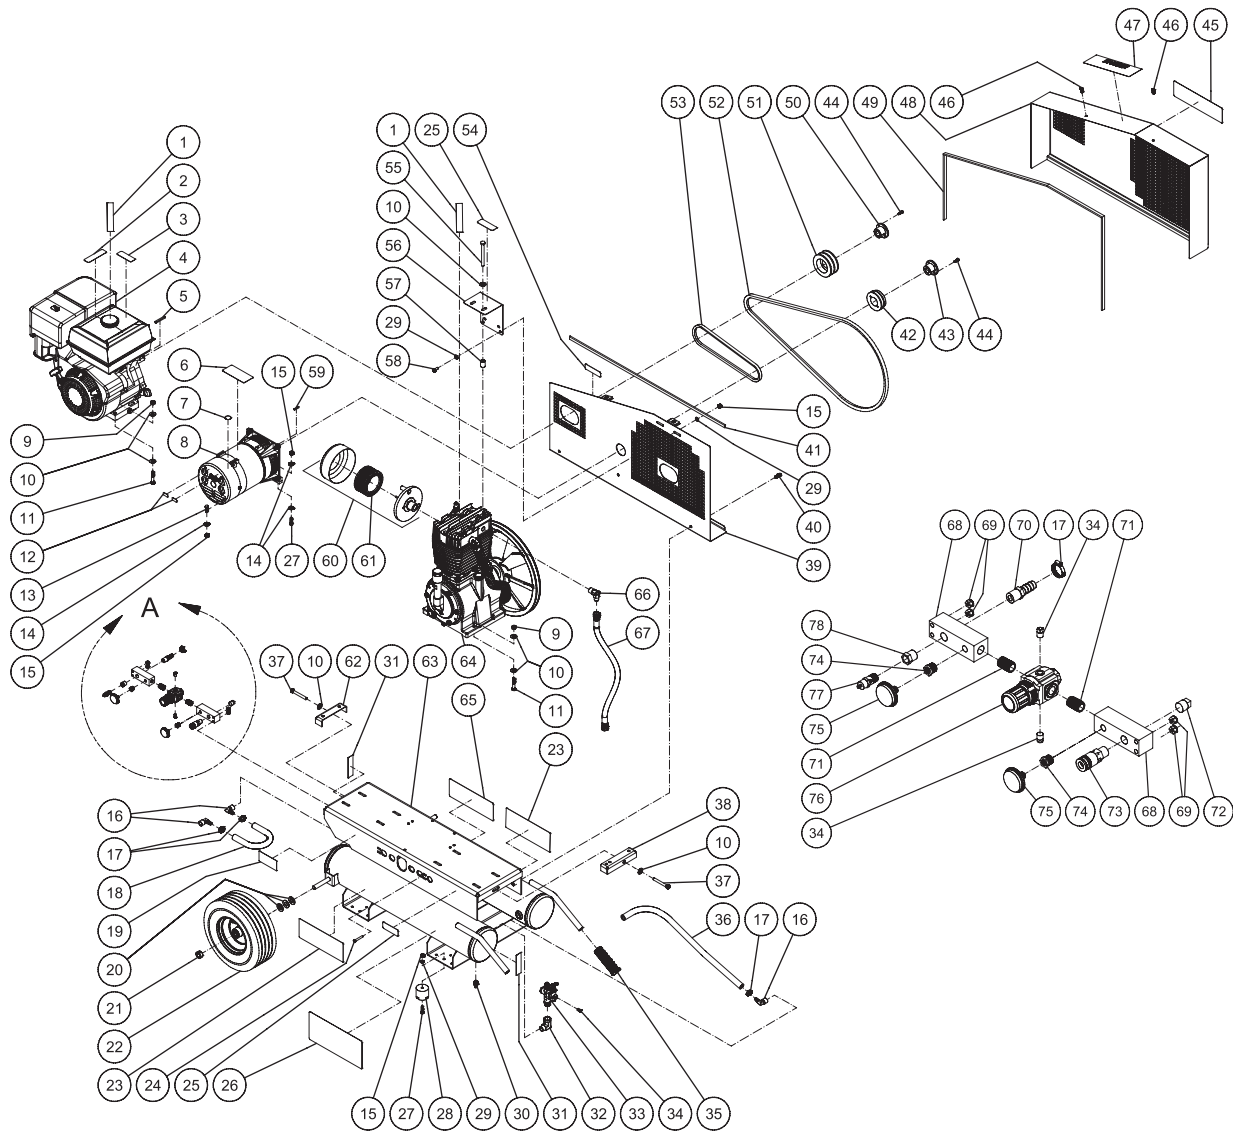

30 GALLON/3000W STATIONARY COMPRESSOR & GENERATOR

AC1330HB3000W

30 GALLON/3000W STATIONARY COMPRESSOR & GENERATOR

AC1330HB3000W

REF #	Main Description	Part #	QTY
1	Decal - "Check Oil"	N/A	2
2	Decal - "Burn Warning"	N/A	1
3	Decal - "Caution: Fire Risk"	N/A	1
4	Engine - Honda GX390	10086	1
5	Key	430078	1
6	Decal - "Warning"	N/A	1
7	Decal - "Ground Pictorial"	N/A	1
8	Generator	320872	1
9	Locknut	300159	8
10	Flatwasher	280023	20
11	Bolt	270121	8
12	Decal - 115V	N/A	2
13	Bolt	270067	1
14	Washer	280022	5
15	Locknut	300157	7
16	Elbow	230418	3
17	Hose Clamp	420011	4
18	Hose	150007	1
19	Decal - Data Plate	N/A	6
20	Washer	280008	2
21	Collar	330351	2
22	Wheel	140006	2
23	Branding Decal	340828	2
24	Bolt	270019	4
25	Warning Decal	N/A	2
26	Operation Decal	N/A	1
27	Bolt	270068	4
28	Isolator	140008	2
29	Washer	280003	6
30	Petcocks	230312	2
31	Tank Drain Decal	N/A	2
32	Elbow	240006	1
33	Pilot Valve	220270	1
34	Plug	240082	3
35	Handle Grip	70059	2
36	Hose	150007	1
37	Bolt	270576	2
38	Bracket Tightener	20812A01	1
39	Beltguard Back Assembly	60102A01	1
40	Bolt	279524	3
41	Edging	330020	1
42	Sheave	100080	1
43	Bushing	90033	1

REF #	Main Description	Part #	QTY
44	Bolt	270015	4
45	Decal	N/A	1
46	Fastener	330197	2
47	Warning Decal	N/A	1
48	Beltguard Cover	60103A01	1
49	Edging	330020	1
50	Bushing	90005	1
51	Sheave	100042	1
52	Drive Belt	110075	1
53	Drive Belt	110016	1
54	Warning Decal	N/A	1
55	Bolt	278071	2
56	Support Bracket	130189A01	1
57	Spacer	330425	2
58	Bolt	270066	2
59	Key	430085	1
60	Filter Canister	190237	1
61	Filter	190226	1
62	Belt Tightener Bracket	200650A01	1
63	Tank Assy	N/A	1
64	Pump	30298	1
65	Maintenance Decal	N/A	1
66	Elbow	240074	1
67	Hose	150275	1
68	Manifold Block	510033	2
69	Locknut	300155	4
70	Hose Barb	230105	1
71	Nipple	240175	2
72	Plug	240034	1
73	Quick Connect Socket	170068	1
74	Reducer	230111	2
75	Pressure Gauge	220071	2
76	Adjustable Regulator	220231	1
77	Safety Relief Valve	220267	1
78	Bushing	220017	1