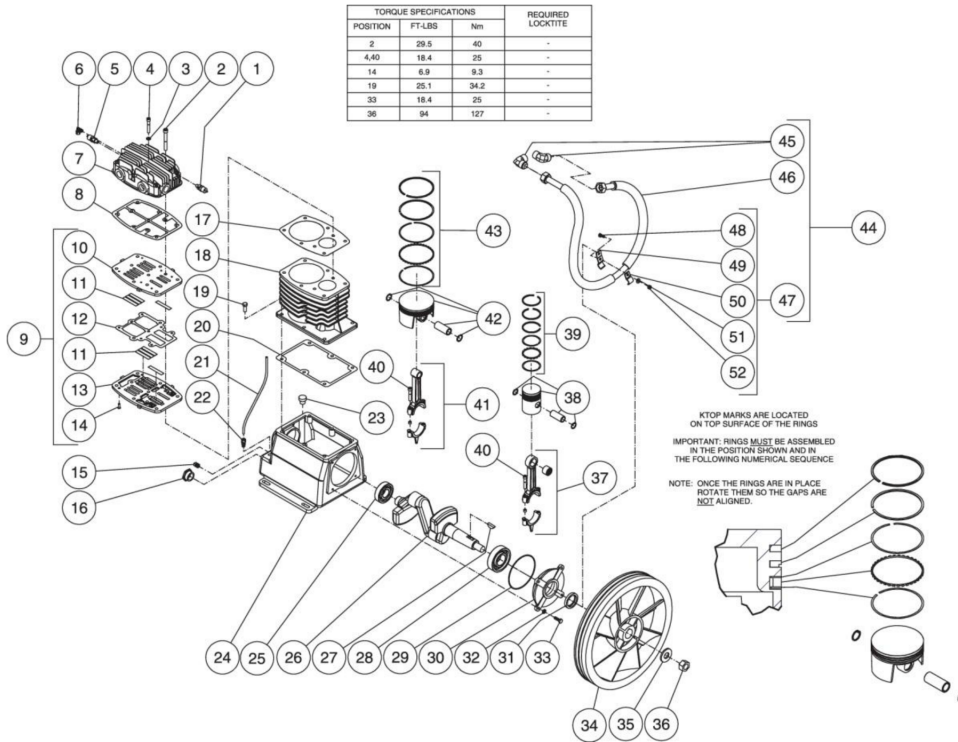

AS2-PE75-30M / AS2-PE75-30M (sn:0-99999999)

COMPRESSOR PUMP

Id	Item #	Description	Quantity	Rev	Comments
1	22-0361	HIGH PRESSURE SAFETY VALVE	1		
2	27-0880	BOLT	8		
3	N/A	WASHER	2		
4	27-0826	BOLT	2		
5	22-0362	LOW PRESSURE SAFETY VALVE	1		
6	23-0316	ELBOW	1		
7	46-1187	CYLINDER HEAD	1		
8	N/A Sep.	HEAD GASKET (SEE 70-0420 OR 70-0421)	1		
9	46-1190	VALVE PLATE ASSEMBLY	1		
10	N/A	UPPER VALVE PLATE	1		
11	N/A Sep.	VALVE PLATE (SEE 70-0421 OR 70-0431)	8		
12	N/A Sep.	VALVE PLATE GASKET (SEE 70-0420 OR 70-0421)	1		
13	N/A	BOTTOM VALVE PLATE	1		
14	N/A SEP.	SCREW	6		

Id	Item #	Description	Quantity	Rev	Comments
15	24-0009	PLUG	1		
16	46-1098	OIL SIGHT GLASS	1		
17	N/A Sep.	CYLINDER GASKET (SEE 70-0420)	1		
18	46-1191	CYLINDER	1		
19	27-0117	BOLT	6		
20	N/A Sep.	CRANKCASE GASKET (SEE 70-0420)	1		
21	54-0034	CRANKCASE BREATHER TUBE	1		
22	23-0328	ADAPTER	1		
23	46-1121	OIL FILL PLUG	1		
24	46-1188	CRANKCASE	1		
25	48-0082	BALL BEARING	1		
26	N/A	CRANKSHAFT	1		
27	43-0117	KEY	1		
28	48-0084	BALL BEARING	1		
29	N/A Sep.	O-RING (SEE 70-0420)	1		
30	46-1189	BEARING FLANGE	1		
31	26-0291	OIL SEAL	1		
32	29-0007	LOCKWASHER	4		
33	27-0067	BOLT	4		
34	10-0132	FLYWHEEL	1		
35	N/A	CRANKSHAFT WASHER	1		
36	N/A	CRANKSHAFT NUT	1		
37	70-0423	HIGH PRESSURE CONNECTING ROD ASSEMBLY	1		
38	46-1192	HIGH PRESSURE PISTON	1		
39	70-0425	HIGH PRESSURE RING SET KIT	1		
40	N/A	BOLT	4		
41	70-0424	LOW PRESSURE CONNECTING ROD ASSEMBLY	1		
42	46-1193	LOW PRESSURE PISTON	1		
43	70-0426	LOW PRESSURE RING SET KIT	1		
44	70-0427	INTERCOOLER KIT (INC. 45, 46, 48-52)	1		
45	N/A Sep.	INTERCOOLER ELBOW (SEE 70-0427)	2		
46	N/A Sep.	INTERCOOLER LINE (SEE 70-0427)	1		
47	70-0428	INTERCOOLER HOLDER KIT (INC. 48-52)	1		
48	27-0015	BOLT	1		
49	N/A Sep.	INTERCOOLER BRACKET (SEE 70-0428)	1		
50	N/A Sep.	INTERCOOLER CLAMP (SEE 70-0428)	1		
51	28-0002	WASHER	1		
52	30-0155	LOCKNUT	1		
KIT	70-0421	GASKET/VALVE PLATE (INC. 8, 11, 12, 14)			