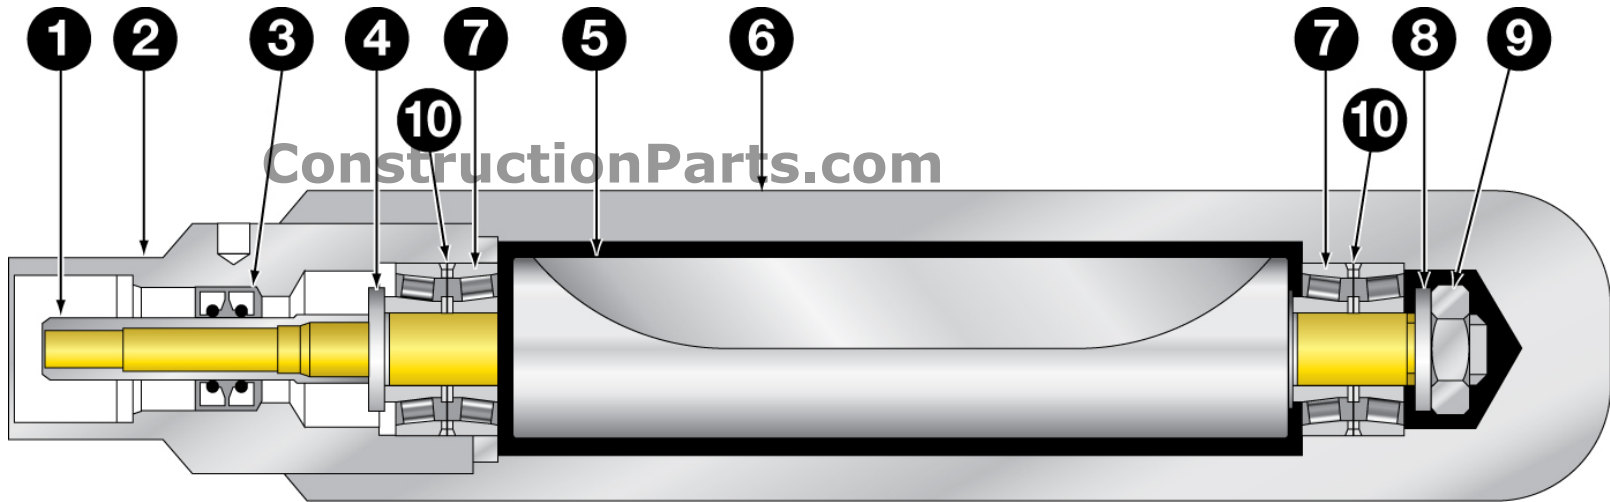

Part #W878-563, 2.00B

No.	Description	Qty	Part No.
1	Driver, Hex	1	384446
2	Assy, End Cap: W/ Seals	1	208261
3	Seal, Oil	2	*****
4	Washer, Flat	1	887016
5	Rotor	1	717360
6	Housing, Square	1	588354
7	Bearing, Ball	4	096011
8	Washer, Flat	1	887011
9	Nut, Hex Jam; L.H. Thd	1	432707
10	Shim	2	n/a

\*\*\*We recommend using End Cap Assy's with pressed in seals, however these parts are available separately upon request.